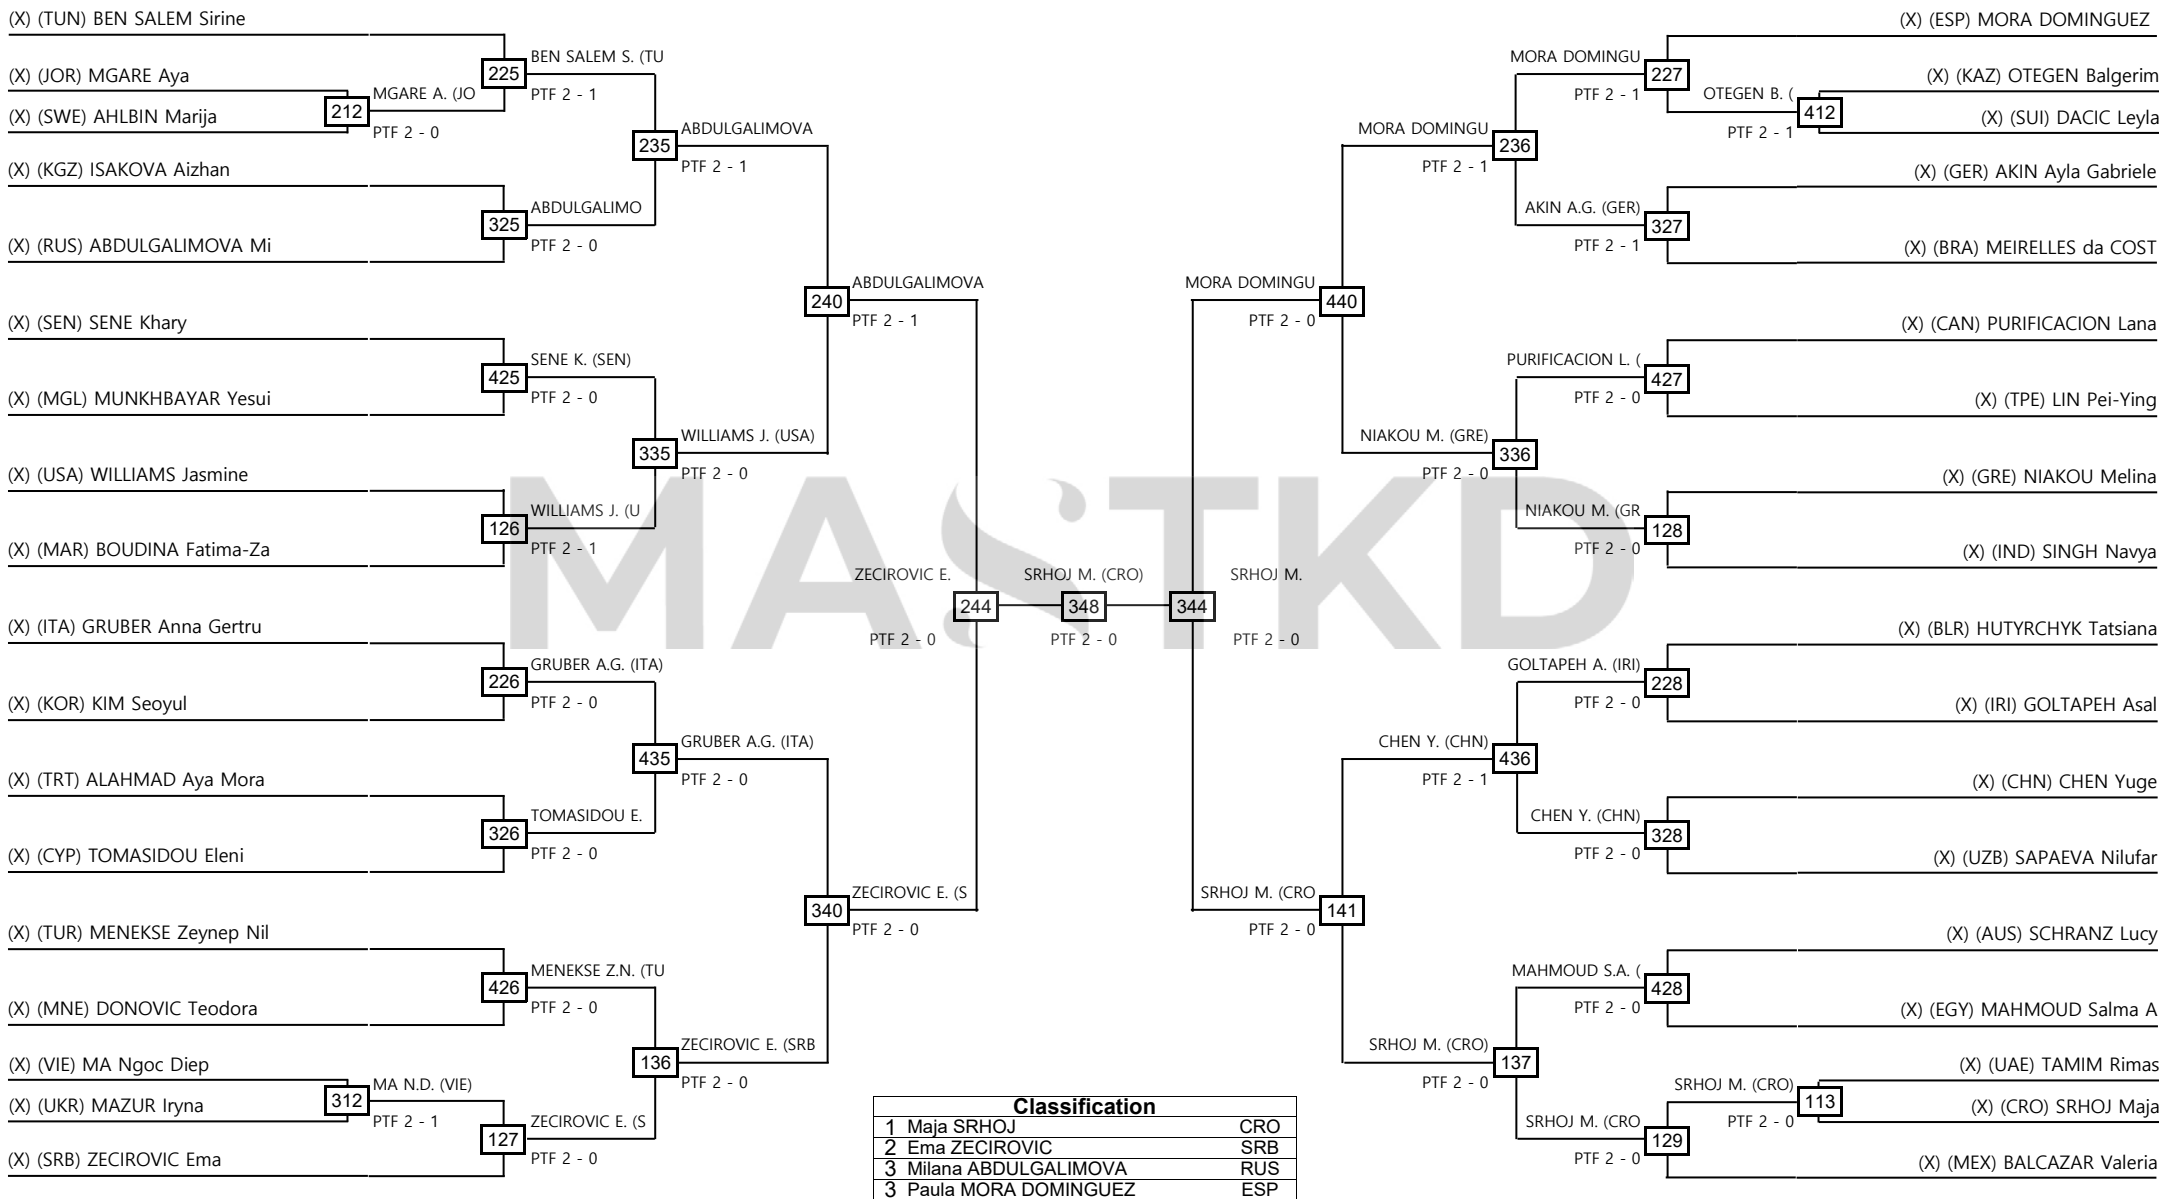

Women -44kg Contestants: 45

Round of 64 Round of 32 Round of 16 Quarterfinals Semifinals Final Semifinals Quarterfinals Round of 16 Round of 32 Round of 64

LEGEND RSC: Win by Referee Stop the contest WDR: Win by Withdrawal DQB: Win by Disqualification for unsportsmanlike behavior
 (x): Seed PTF: Win by final score DSQ: Win by disqualification R: Round

Women -68kg Contestants: 36

Round of 64 Round of 32 Round of 16 Quarterfinals Semifinals Final Semifinals Quarterfinals Round of 16 Round of 32 Round of 64

LEGEND RSC: Win by Referee Stop the contest WDR: Win by Withdrawal DQB: Win by Disqualification for unsportsmanlike behavior
 (x): Seed PTF: Win by final score DSQ: Win by disqualification R: Round

Men -59kg Contestants: 59

Round of 64 Round of 32 Round of 16 Quarterfinals Semifinals Final Semifinals Quarterfinals Round of 16 Round of 32 Round of 64

LEGEND RSC: Win by Referee Stop the contest WDR: Win by Withdrawal DQB: Win by Disqualification for unsportsmanlike behavior
 (x): Seed PTF: Win by final score DSQ: Win by disqualification R: Round

Men -78kg Contestants: 37

Round of 64 Round of 32 Round of 16 Quarterfinals Semifinals Final Semifinals Quarterfinals Round of 16 Round of 32 Round of 64

LEGEND RSC: Win by Referee Stop the contest WDR: Win by Withdrawal DQB: Win by Disqualification for unsportsmanlike behavior
 (x): Seed PTF: Win by final score DSQ: Win by disqualification R: Round