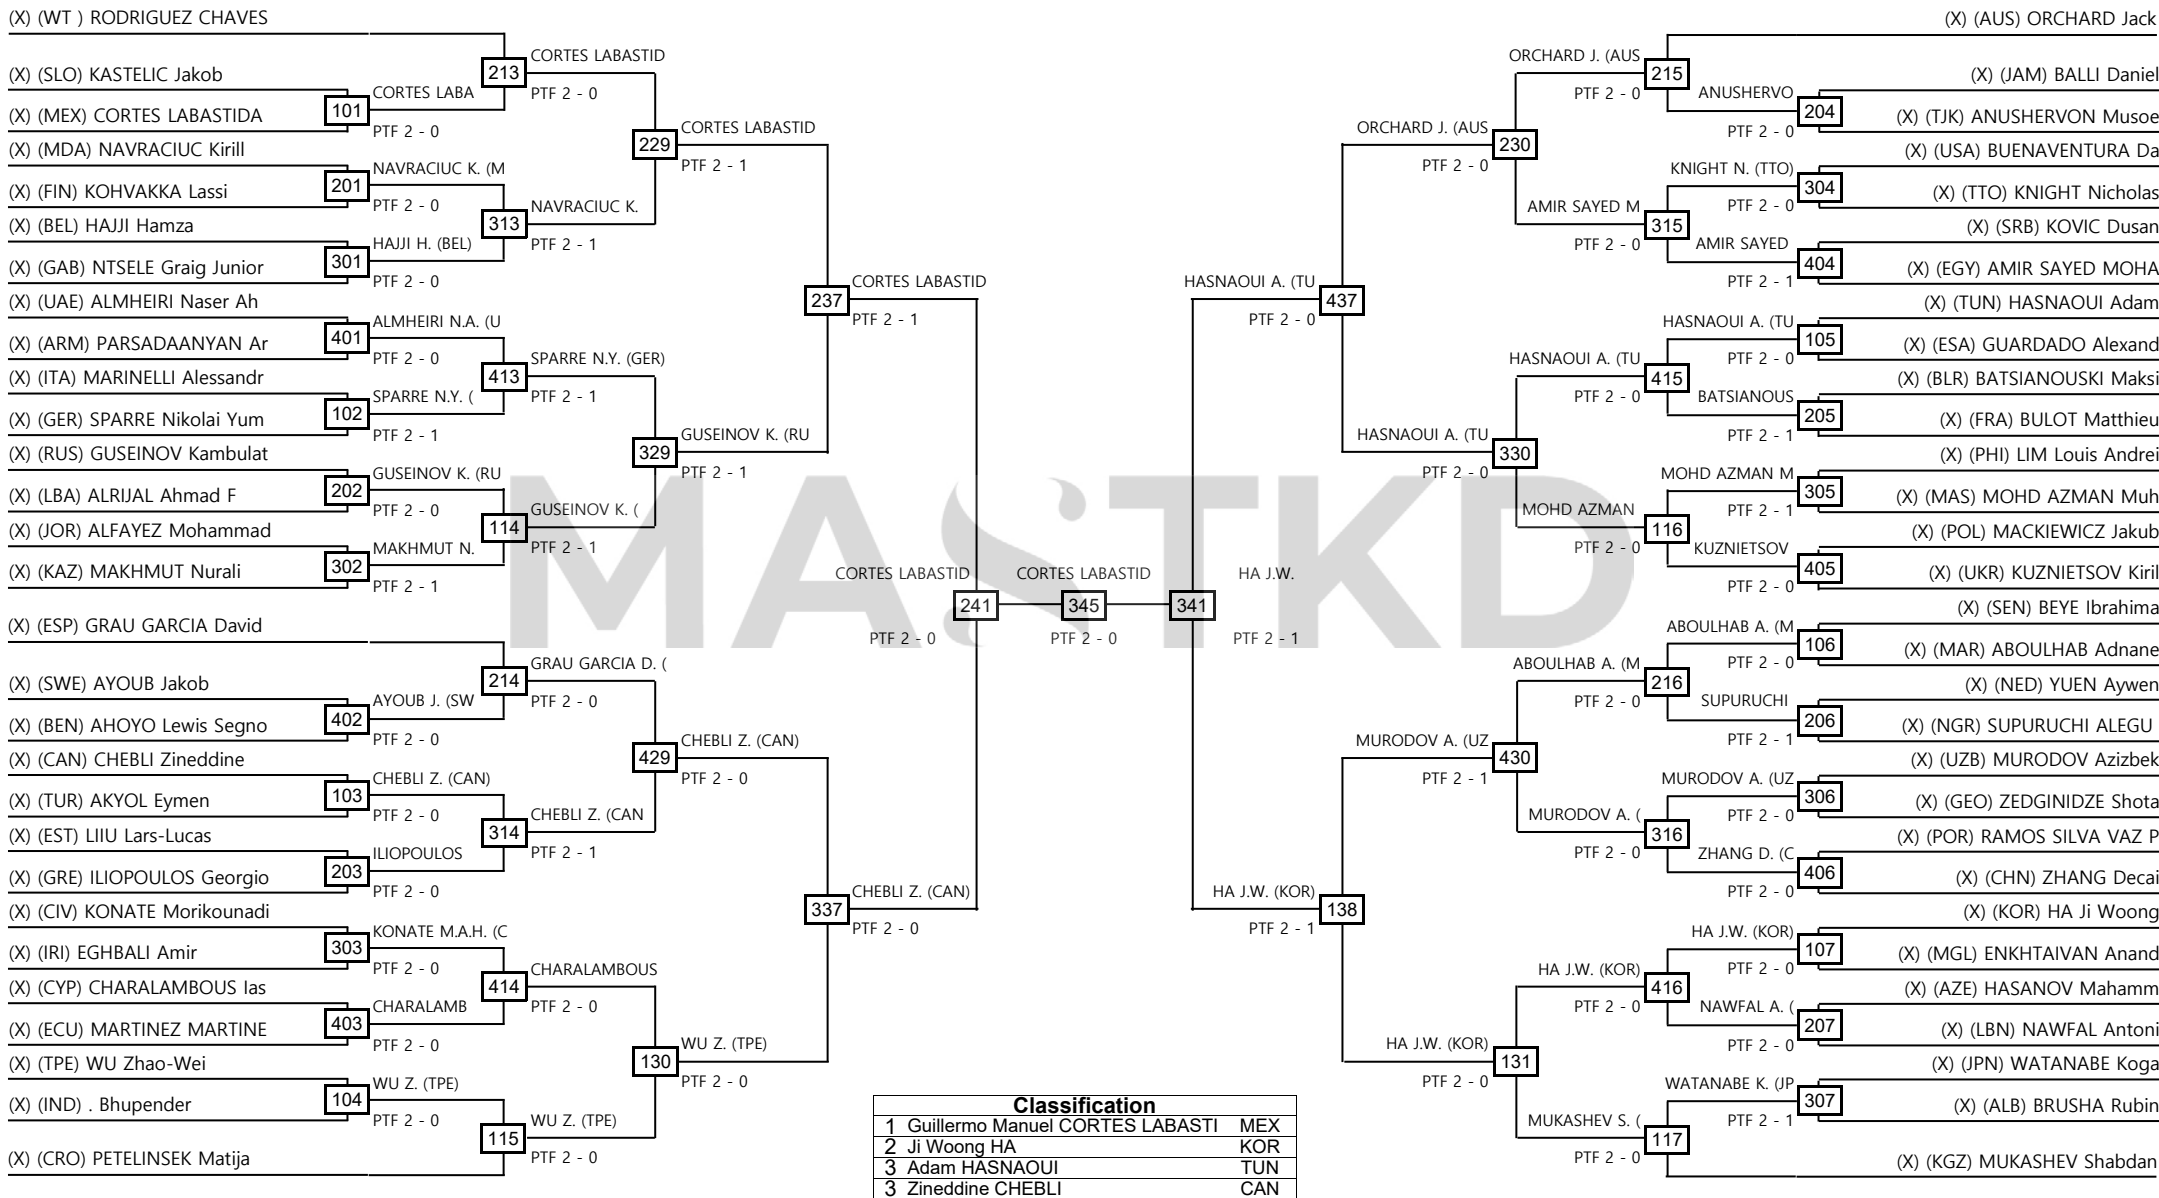

Women -44kg Contestants: 45

Round of 64 Round of 32 Round of 16 Quarterfinals Semifinals Final Semifinals Quarterfinals Round of 16 Round of 32 Round of 64

LEGEND RSC: Win by Referee Stop the contest WDR: Win by Withdrawal DQB: Win by Disqualification for unsportsmanlike behavior
 (x): Seed PTF: Win by final score DSQ: Win by disqualification R: Round

Women -68kg Contestants: 36

Round of 64 Round of 32 Round of 16 Quarterfinals Semifinals Final Semifinals Quarterfinals Round of 16 Round of 32 Round of 64

LEGEND RSC: Win by Referee Stop the contest WDR: Win by Withdrawal DQB: Win by Disqualification for unsportsmanlike behavior
 (x): Seed PTF: Win by final score DSQ: Win by disqualification R: Round

Men -59kg Contestants: 59

Round of 64 Round of 32 Round of 16 Quarterfinals Semifinals Final Semifinals Quarterfinals Round of 16 Round of 32 Round of 64

LEGEND RSC: Win by Referee Stop the contest WDR: Win by Withdrawal DQB: Win by Disqualification for unsportsmanlike behavior
 (x): Seed PTF: Win by final score DSQ: Win by disqualification R: Round

Men -78kg Contestants: 37

Round of 64 Round of 32 Round of 16 Quarterfinals Semifinals Final Semifinals Quarterfinals Round of 16 Round of 32 Round of 64

LEGEND RSC: Win by Referee Stop the contest WDR: Win by Withdrawal DQB: Win by Disqualification for unsportsmanlike behavior
 (x): Seed PTF: Win by final score DSQ: Win by disqualification R: Round