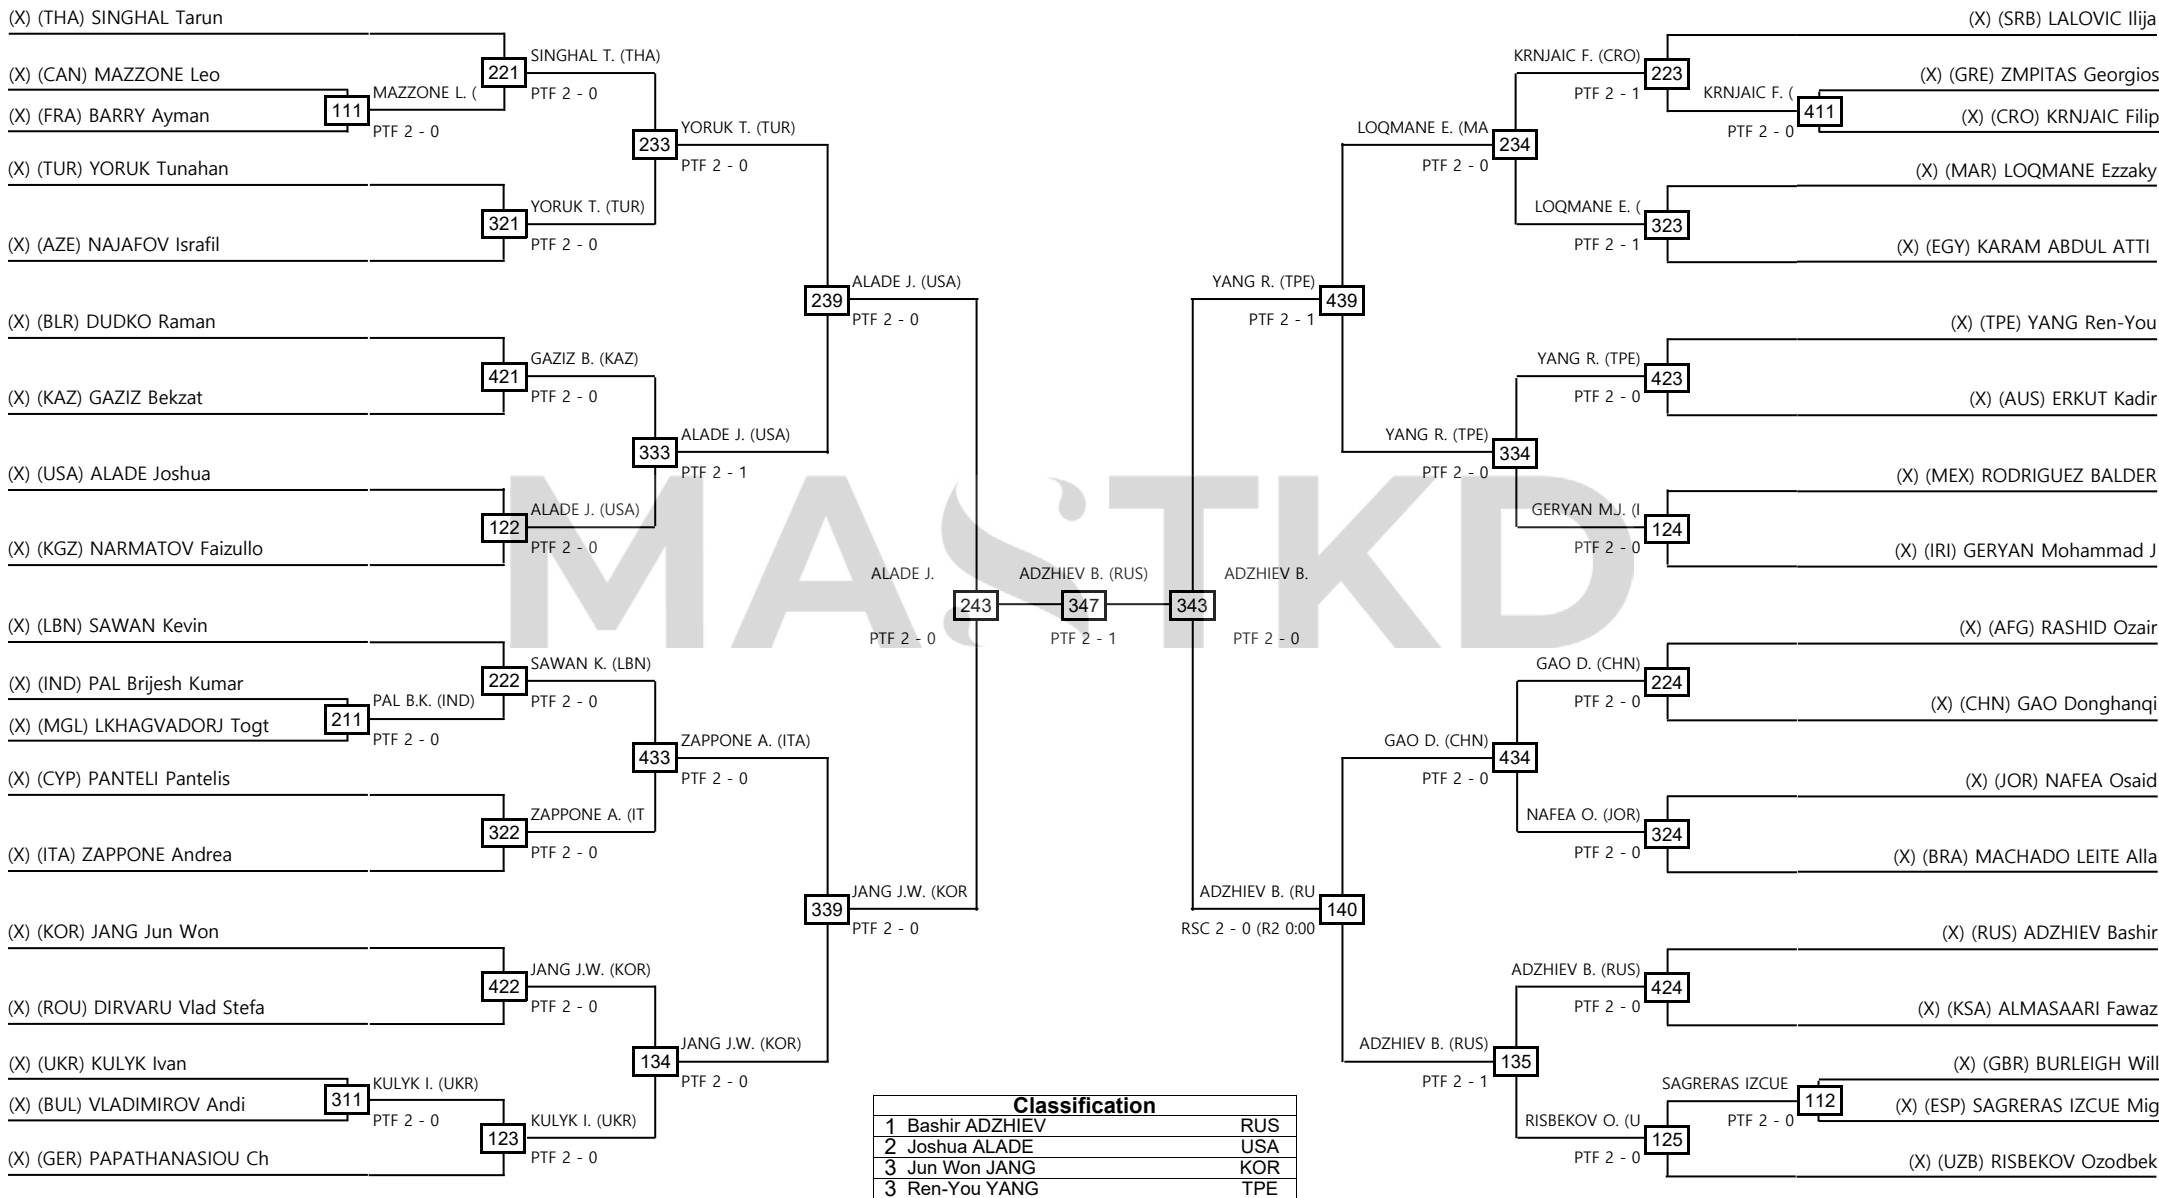

Women -68kg Contestants: 36

Round of 64 Round of 32 Round of 16 Quarterfinals Semifinals Final Semifinals Quarterfinals Round of 16 Round of 32 Round of 64

LEGEND RSC: Win by Referee Stop the contest WDR: Win by Withdrawal DQB: Win by Disqualification for unsportsmanlike behavior
 (x): Seed PTF: Win by final score DSQ: Win by disqualification R: Round

Men -59kg Contestants: 59

Round of 64 Round of 32 Round of 16 Quarterfinals Semifinals Final Semifinals Quarterfinals Round of 16 Round of 32 Round of 64

LEGEND RSC: Win by Referee Stop the contest WDR: Win by Withdrawal DQB: Win by Disqualification for unsportsmanlike behavior
 (x): Seed PTF: Win by final score DSQ: Win by disqualification R: Round

Men -78kg Contestants: 37

Round of 64 Round of 32 Round of 16 Quarterfinals Semifinals Final Semifinals Quarterfinals Round of 16 Round of 32 Round of 64

LEGEND RSC: Win by Referee Stop the contest WDR: Win by Withdrawal DQB: Win by Disqualification for unsportsmanlike behavior
 (x): Seed PTF: Win by final score DSQ: Win by disqualification R: Round