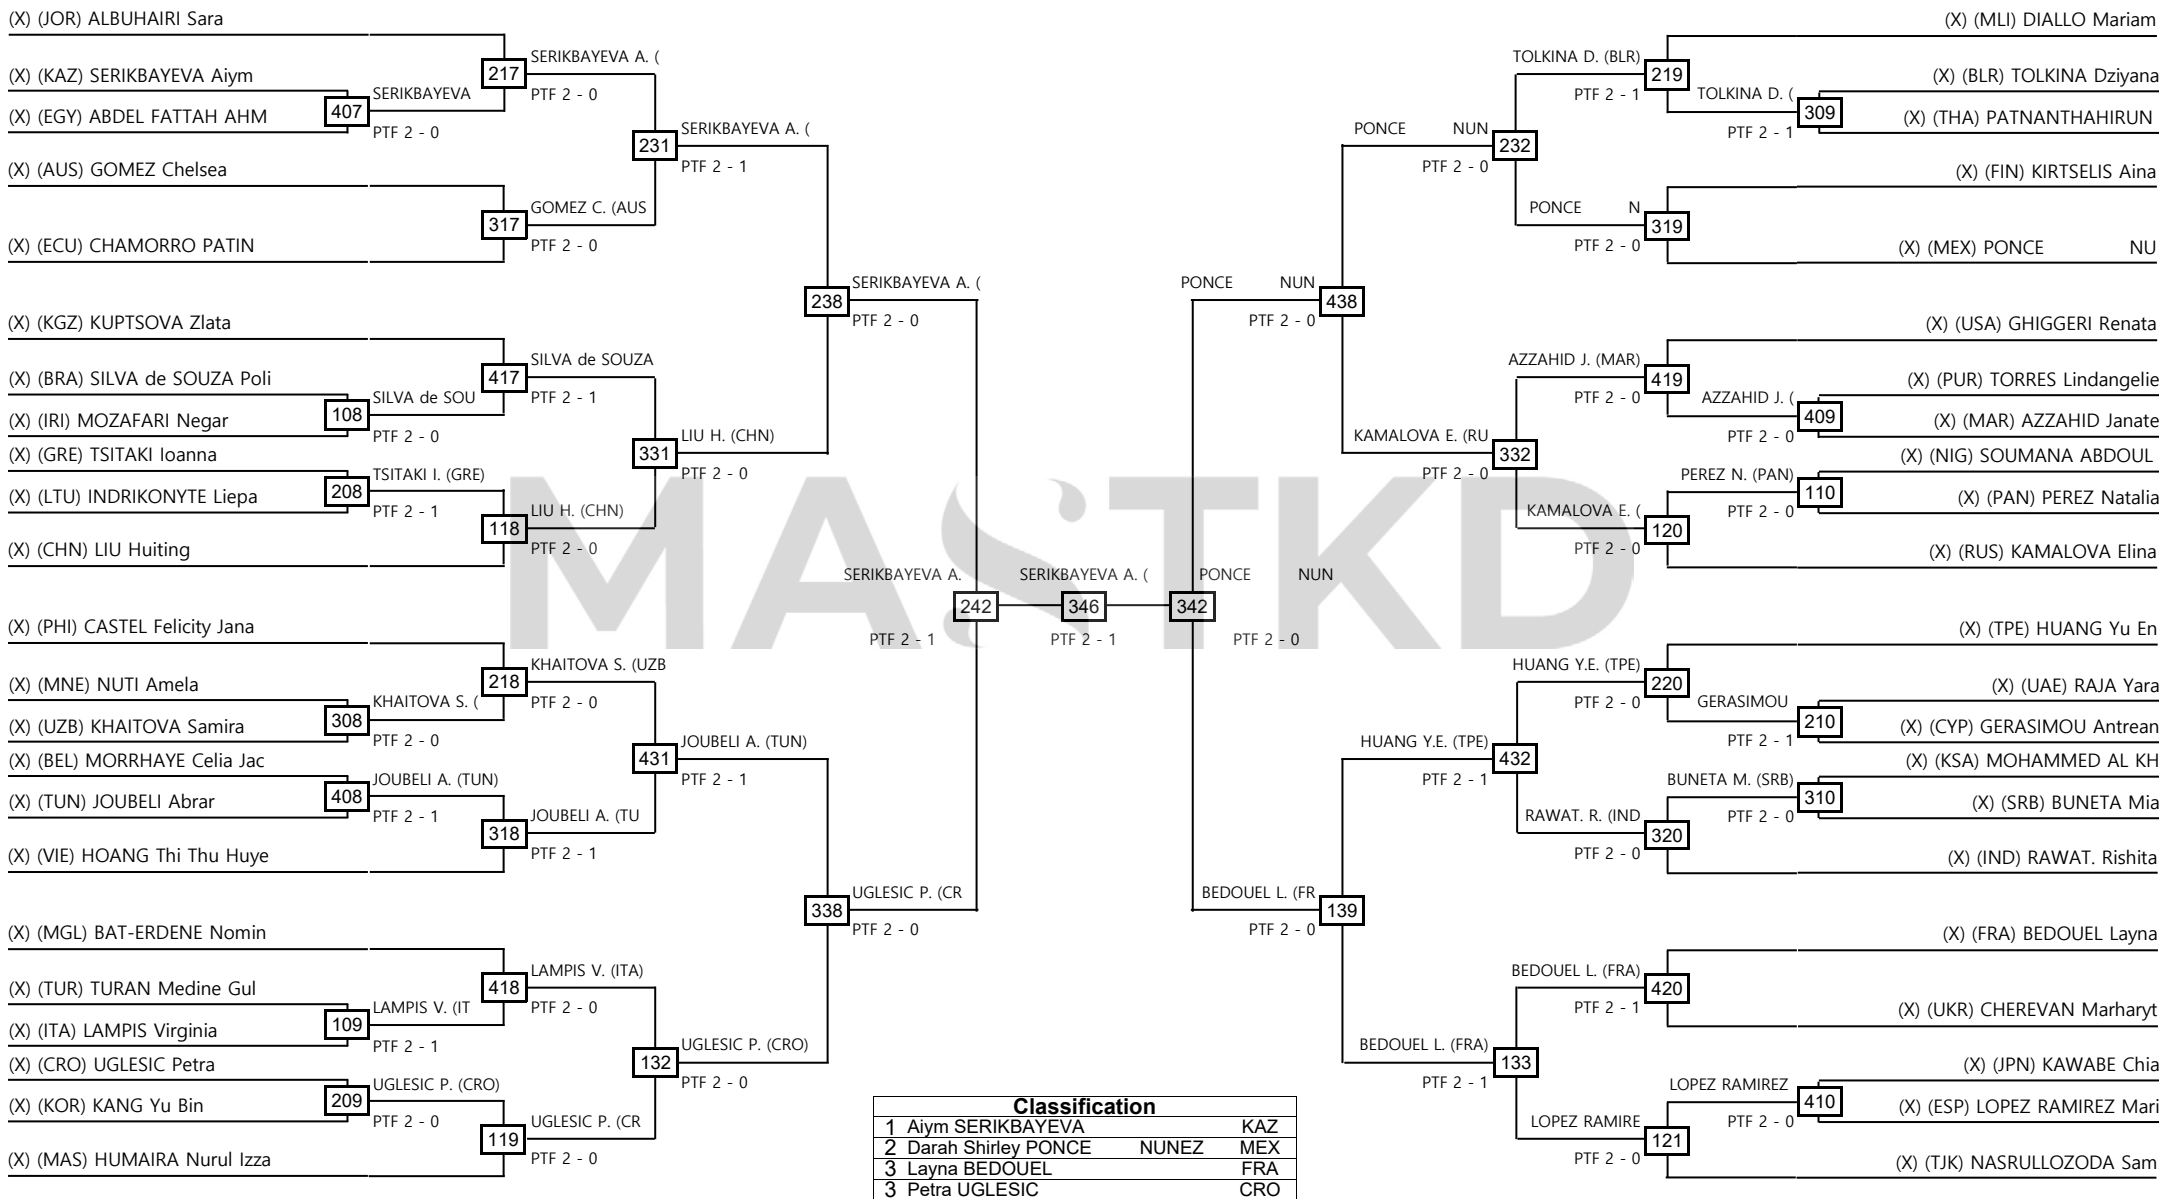

Women -44kg Contestants: 45

Round of 64 Round of 32 Round of 16 Quarterfinals Semifinals Final Semifinals Quarterfinals Round of 16 Round of 32 Round of 64

LEGEND RSC: Win by Referee Stop the contest WDR: Win by Withdrawal DQB: Win by Disqualification for unsportsmanlike behavior
 (x): Seed PTF: Win by final score DSQ: Win by disqualification R: Round

Women -68kg Contestants: 36

Round of 64 Round of 32 Round of 16 Quarterfinals Semifinals Final Semifinals Quarterfinals Round of 16 Round of 32 Round of 64

LEGEND RSC: Win by Referee Stop the contest WDR: Win by Withdrawal DQB: Win by Disqualification for unsportsmanlike behavior
 (x): Seed PTF: Win by final score DSQ: Win by disqualification R: Round

Men -59kg Contestants: 59

Round of 64 Round of 32 Round of 16 Quarterfinals Semifinals Final Semifinals Quarterfinals Round of 16 Round of 32 Round of 64

LEGEND RSC: Win by Referee Stop the contest WDR: Win by Withdrawal DQB: Win by Disqualification for unsportsmanlike behavior
 (x): Seed PTF: Win by final score DSQ: Win by disqualification R: Round

Men -78kg Contestants: 37

Round of 64 Round of 32 Round of 16 Quarterfinals Semifinals Final Semifinals Quarterfinals Round of 16 Round of 32 Round of 64

LEGEND RSC: Win by Referee Stop the contest WDR: Win by Withdrawal DQB: Win by Disqualification for unsportsmanlike behavior
 (x): Seed PTF: Win by final score DSQ: Win by disqualification R: Round