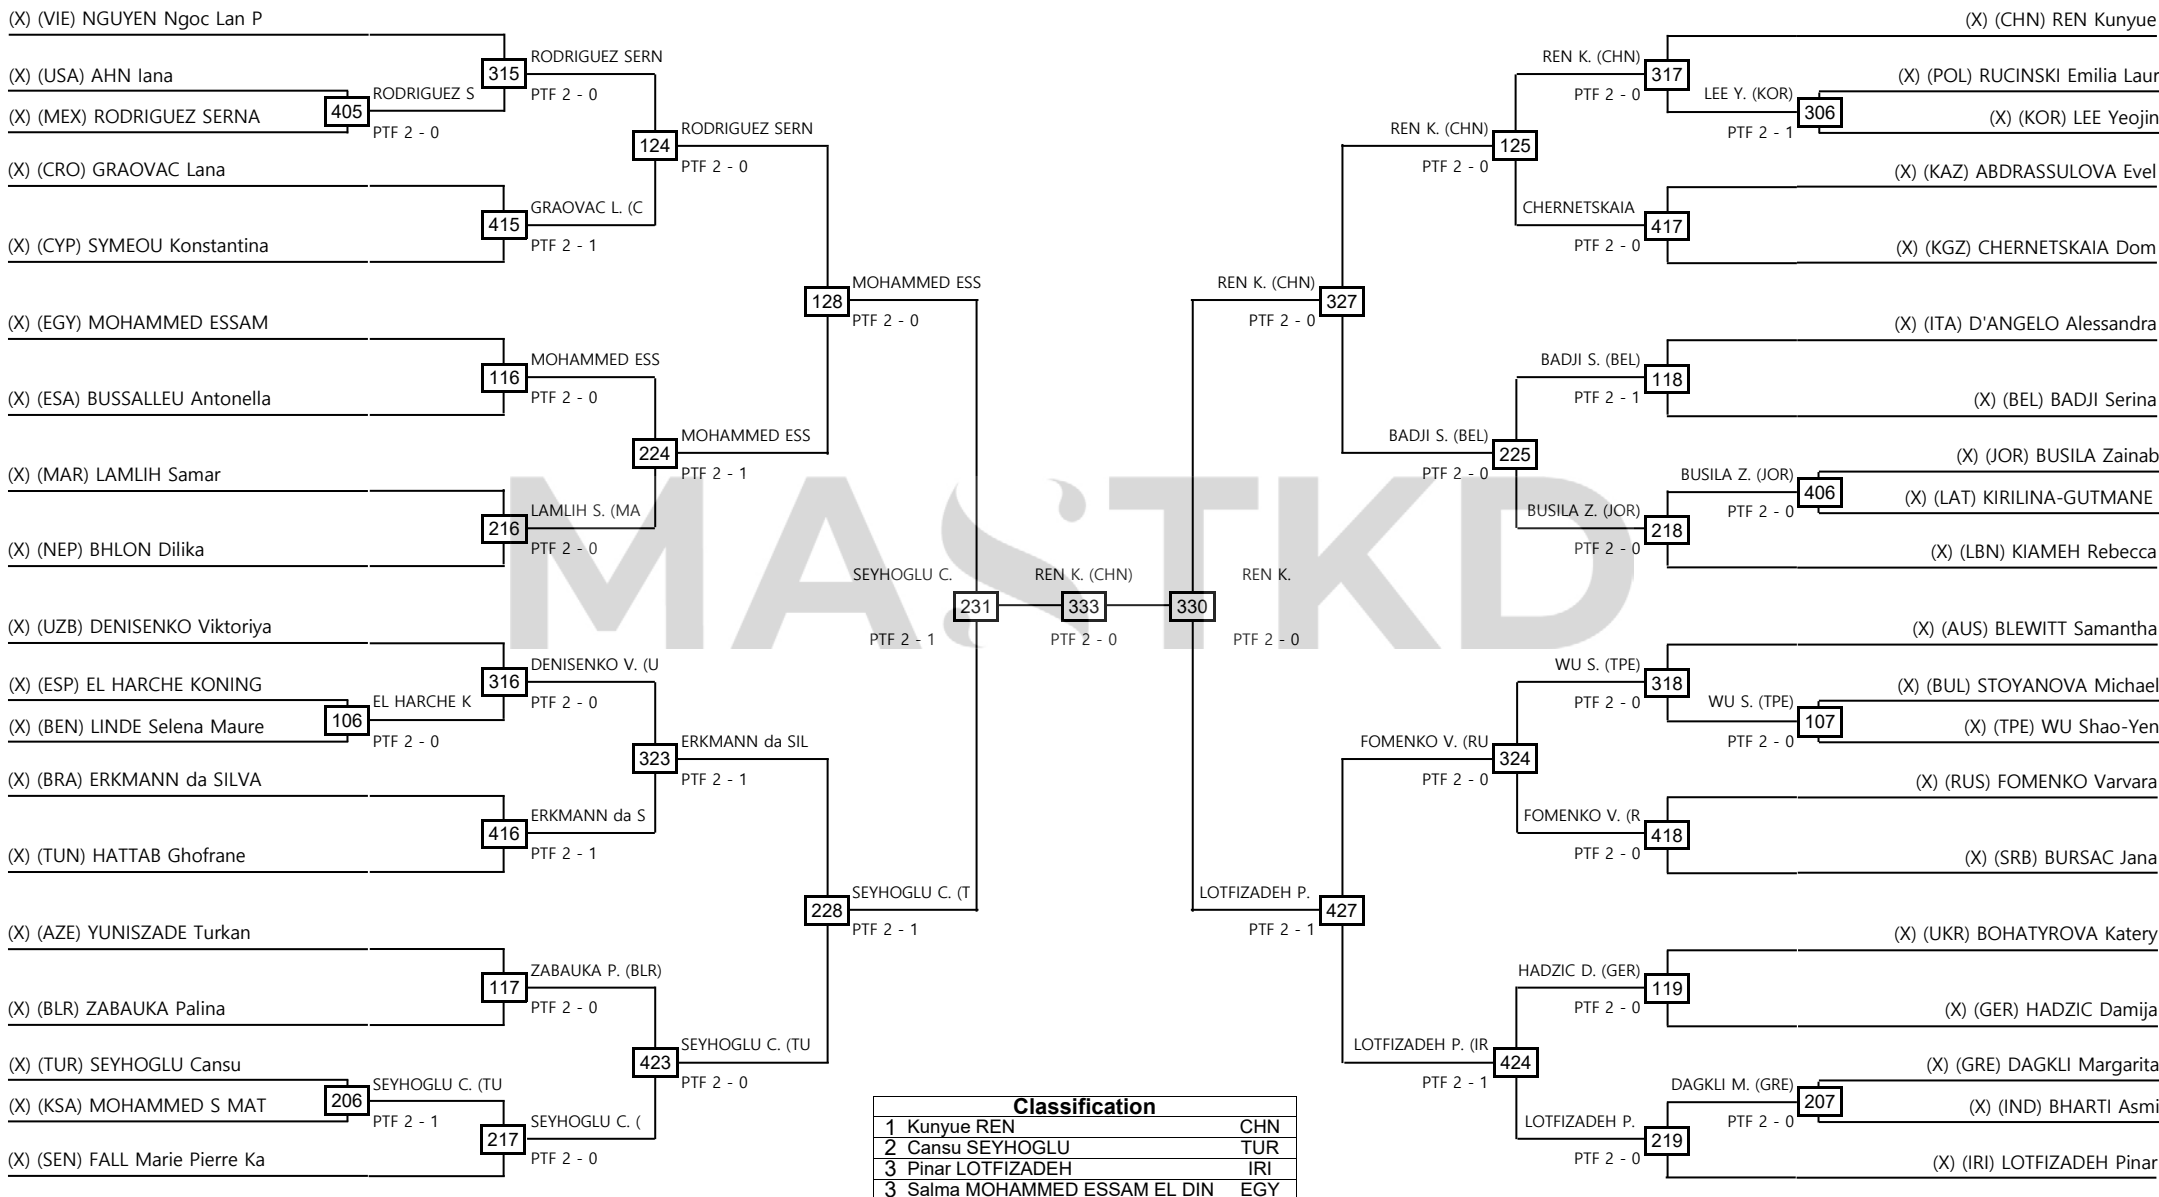

Women -46kg Contestants: 49

Round of 64 Round of 32 Round of 16 Quarterfinals Semifinals Final Semifinals Quarterfinals Round of 16 Round of 32 Round of 64

LEGEND RSC: Win by Referee Stop the contest WDR: Win by Withdrawal DQB: Win by Disqualification for unsportsmanlike behavior
 (x): Seed PTF: Win by final score DSQ: Win by disqualification R: Round

Women -59kg Contestants: 39

Round of 64 Round of 32 Round of 16 Quarterfinals Semifinals Final Semifinals Quarterfinals Round of 16 Round of 32 Round of 64

LEGEND RSC: Win by Referee Stop the contest WDR: Win by Withdrawal DQB: Win by Disqualification for unsportsmanlike behavior
 (x): Seed PTF: Win by final score DSQ: Win by disqualification R: Round

Men +78kg Contestants: 34

Round of 64 Round of 32 Round of 16 Quarterfinals Semifinals Final Semifinals Quarterfinals Round of 16 Round of 32 Round of 64

LEGEND RSC: Win by Referee Stop the contest WDR: Win by Withdrawal DQB: Win by Disqualification for unsportsmanlike behavior
 (x): Seed PTF: Win by final score DSQ: Win by disqualification R: Round