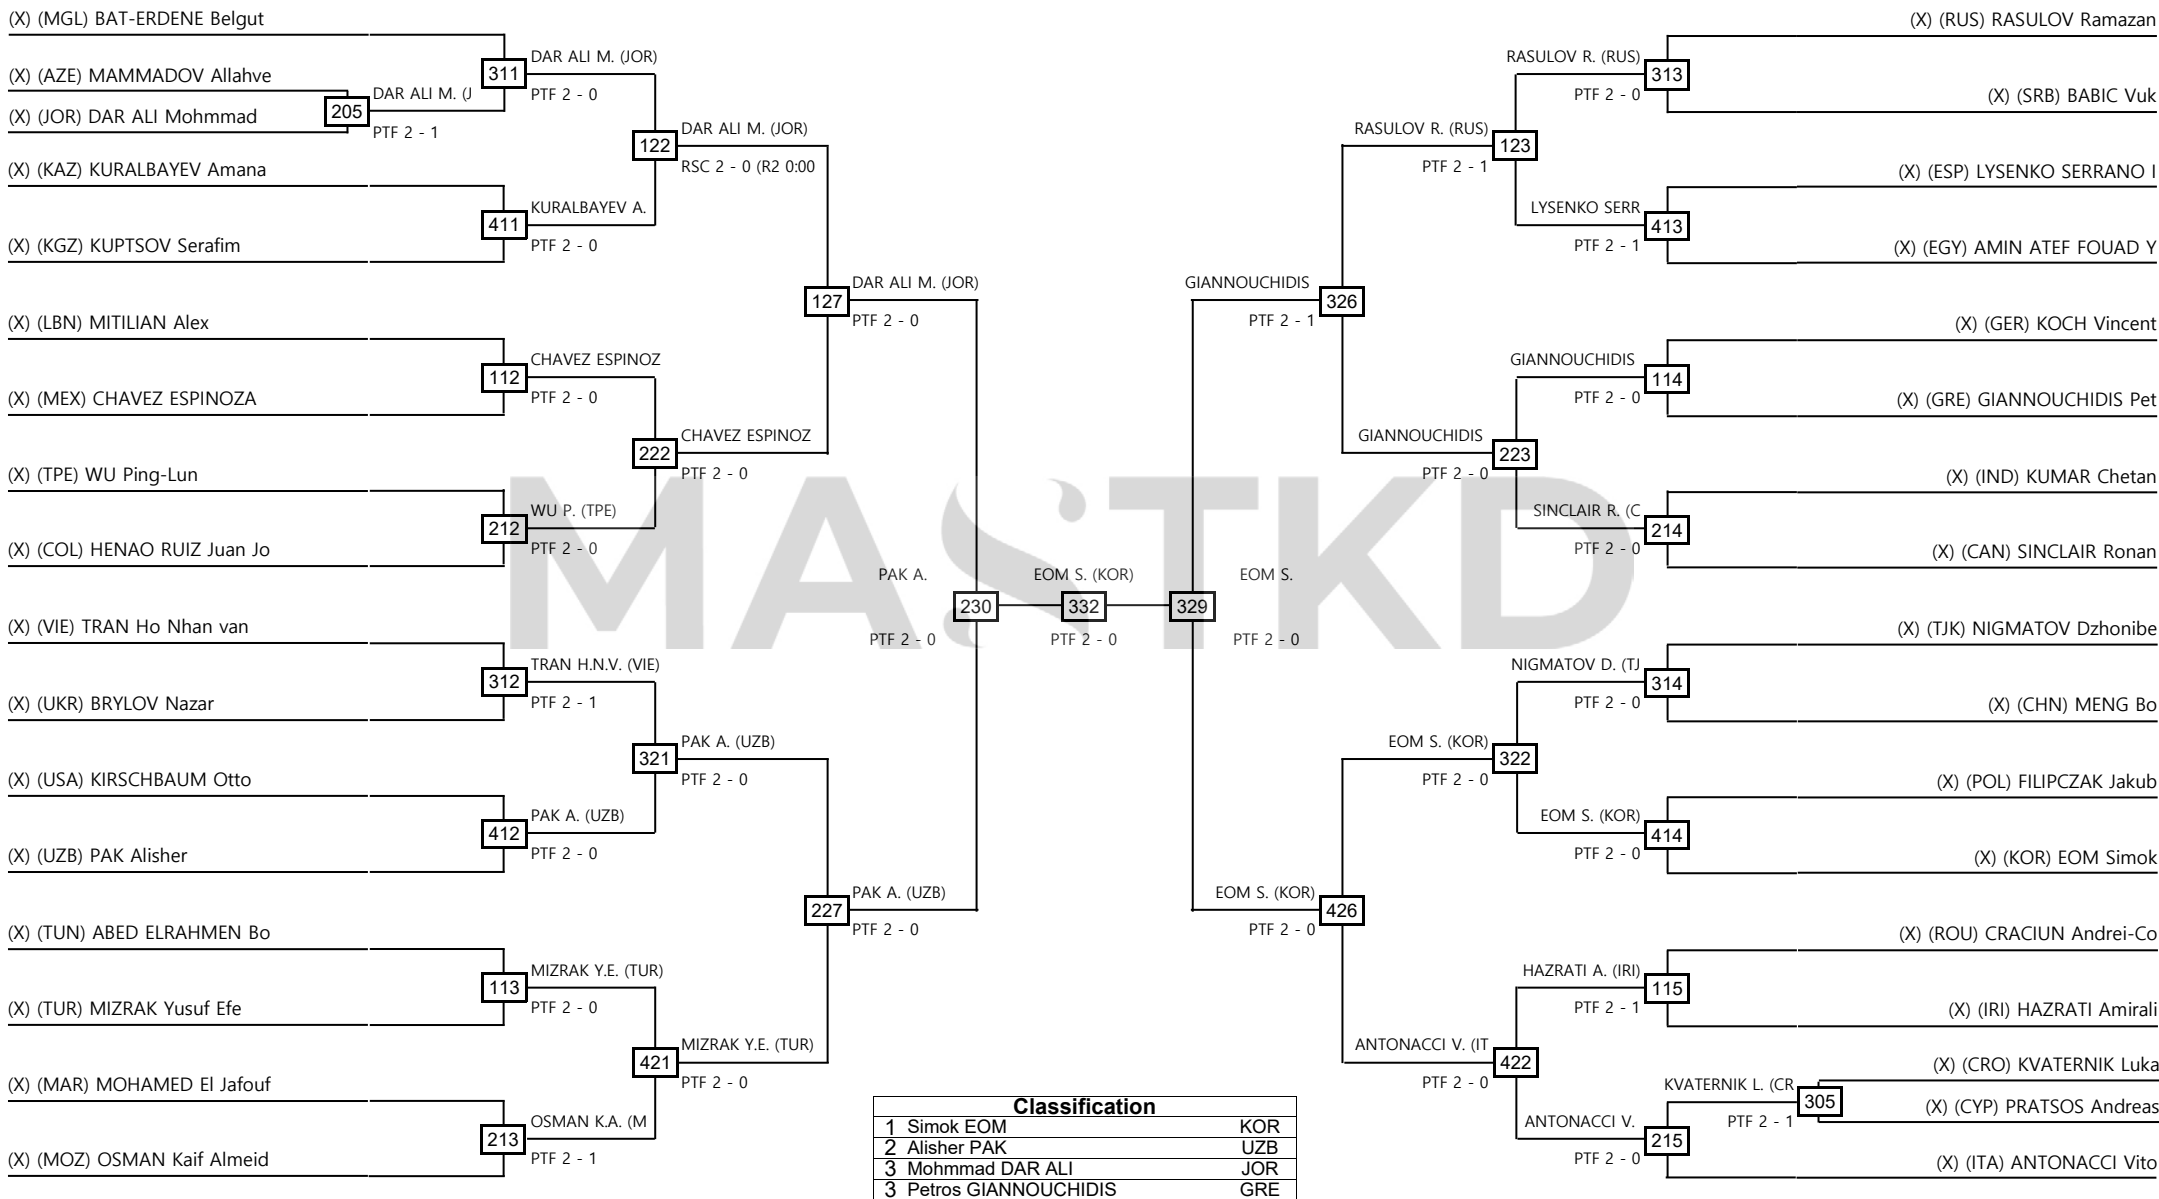

Women -46kg Contestants: 49

Round of 64 Round of 32 Round of 16 Quarterfinals Semifinals Final Semifinals Quarterfinals Round of 16 Round of 32 Round of 64

LEGEND RSC: Win by Referee Stop the contest WDR: Win by Withdrawal DQB: Win by Disqualification for unsportsmanlike behavior
 (x): Seed PTF: Win by final score DSQ: Win by disqualification R: Round

Women -59kg Contestants: 39

Round of 64 Round of 32 Round of 16 Quarterfinals Semifinals Final Semifinals Quarterfinals Round of 16 Round of 32 Round of 64

LEGEND RSC: Win by Referee Stop the contest WDR: Win by Withdrawal DQB: Win by Disqualification for unsportsmanlike behavior
 (x): Seed PTF: Win by final score DSQ: Win by disqualification R: Round

Men +78kg Contestants: 34

Round of 64 Round of 32 Round of 16 Quarterfinals Semifinals Final Semifinals Quarterfinals Round of 16 Round of 32 Round of 64

LEGEND RSC: Win by Referee Stop the contest WDR: Win by Withdrawal DQB: Win by Disqualification for unsportsmanlike behavior
 (x): Seed PTF: Win by final score DSQ: Win by disqualification R: Round