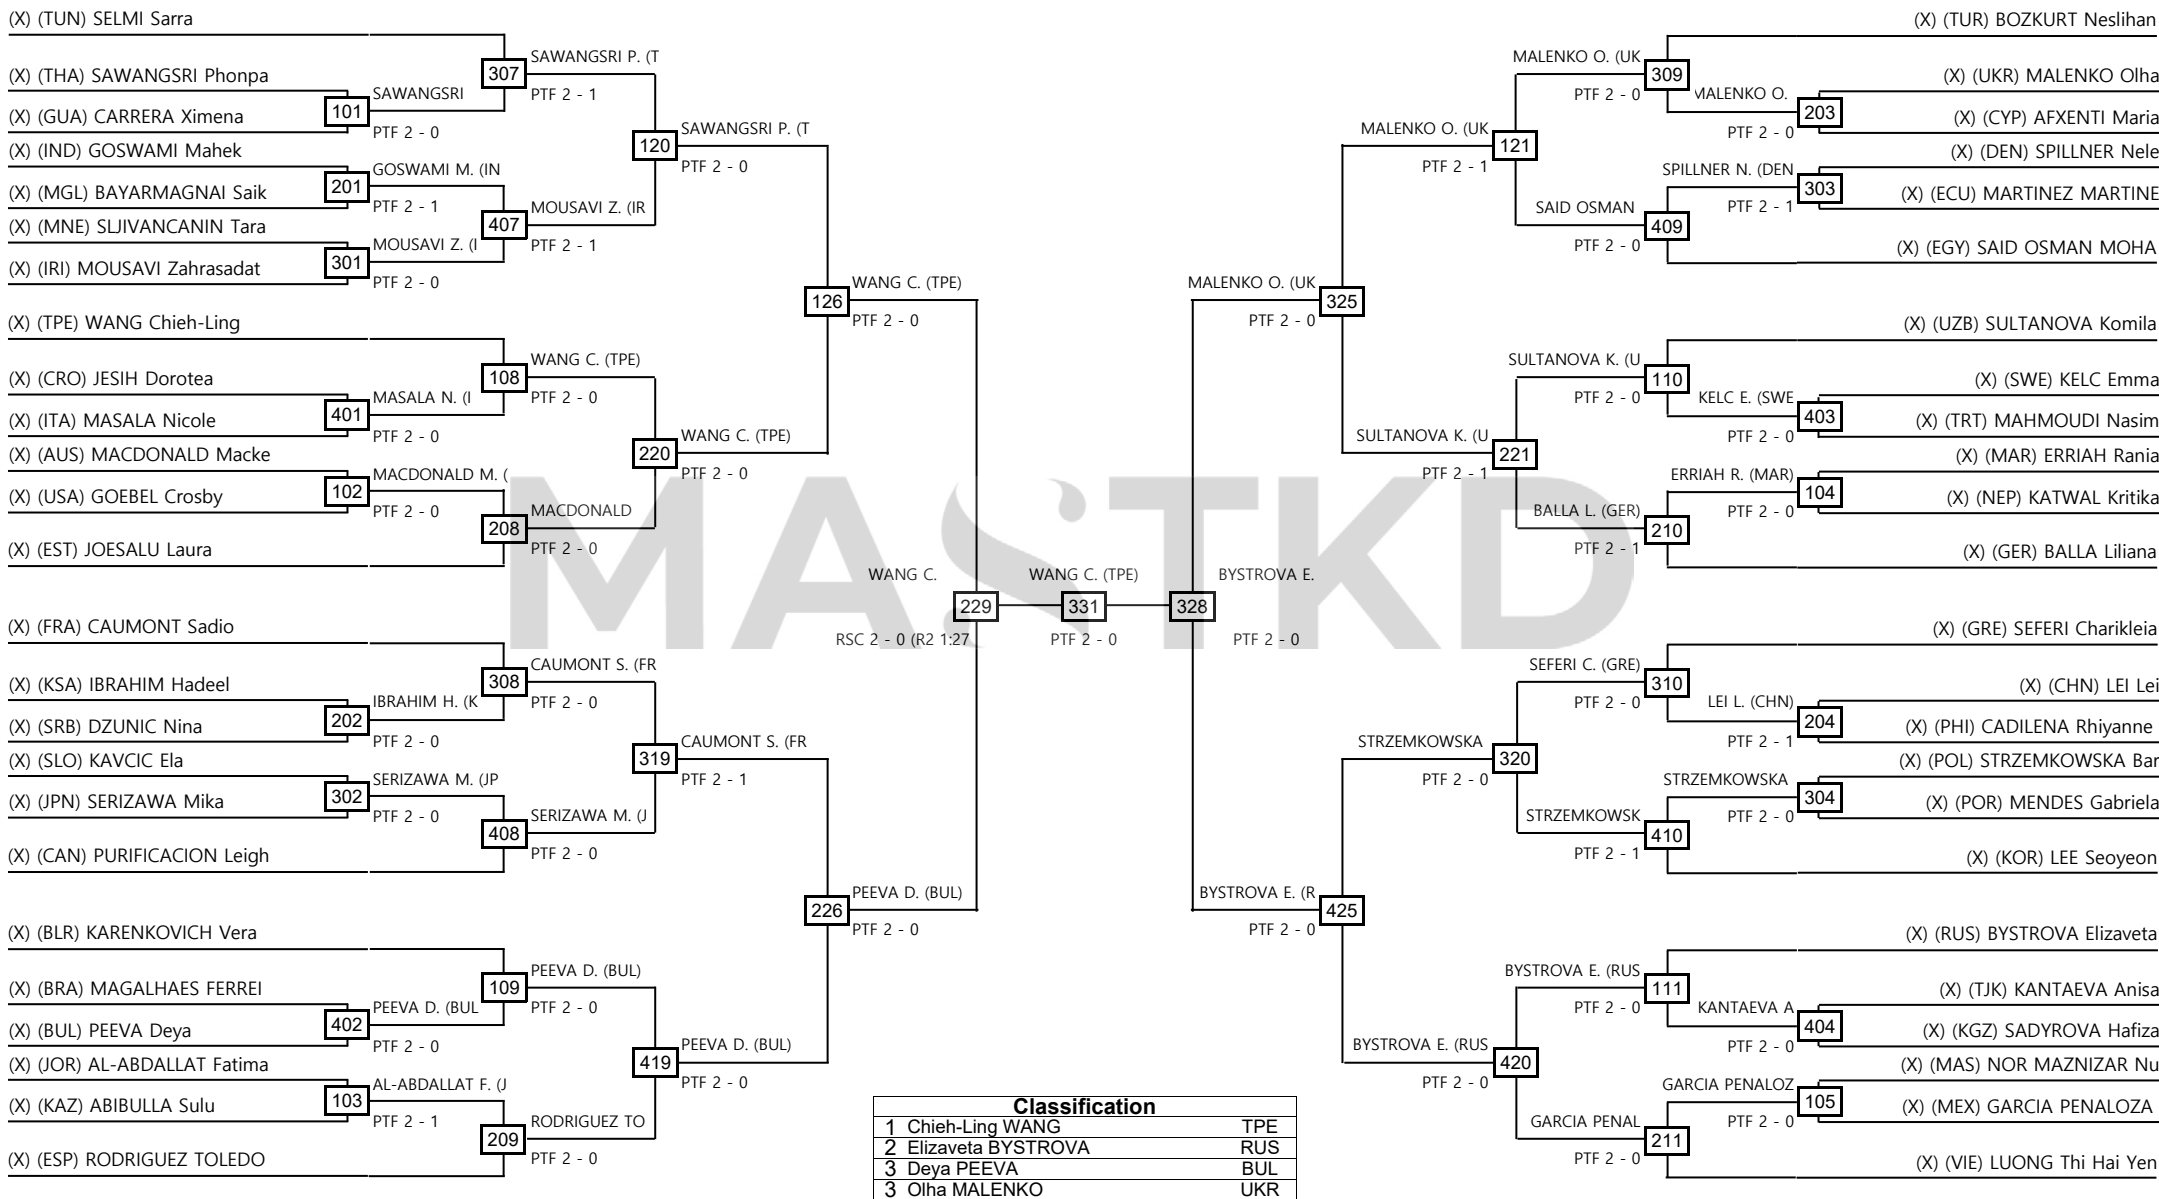

Women -46kg Contestants: 49

Round of 64 Round of 32 Round of 16 Quarterfinals Semifinals Final Semifinals Quarterfinals Round of 16 Round of 32 Round of 64

LEGEND RSC: Win by Referee Stop the contest WDR: Win by Withdrawal DQB: Win by Disqualification for unsportsmanlike behavior
 (x): Seed PTF: Win by final score DSQ: Win by disqualification R: Round

Women -59kg Contestants: 39

Round of 64 Round of 32 Round of 16 Quarterfinals Semifinals Final Semifinals Quarterfinals Round of 16 Round of 32 Round of 64

LEGEND RSC: Win by Referee Stop the contest WDR: Win by Withdrawal DQB: Win by Disqualification for unsportsmanlike behavior
 (x): Seed PTF: Win by final score DSQ: Win by disqualification R: Round

Men +78kg Contestants: 34

Round of 64 Round of 32 Round of 16 Quarterfinals Semifinals Final Semifinals Quarterfinals Round of 16 Round of 32 Round of 64

LEGEND RSC: Win by Referee Stop the contest WDR: Win by Withdrawal DQB: Win by Disqualification for unsportsmanlike behavior
 (x): Seed PTF: Win by final score DSQ: Win by disqualification R: Round