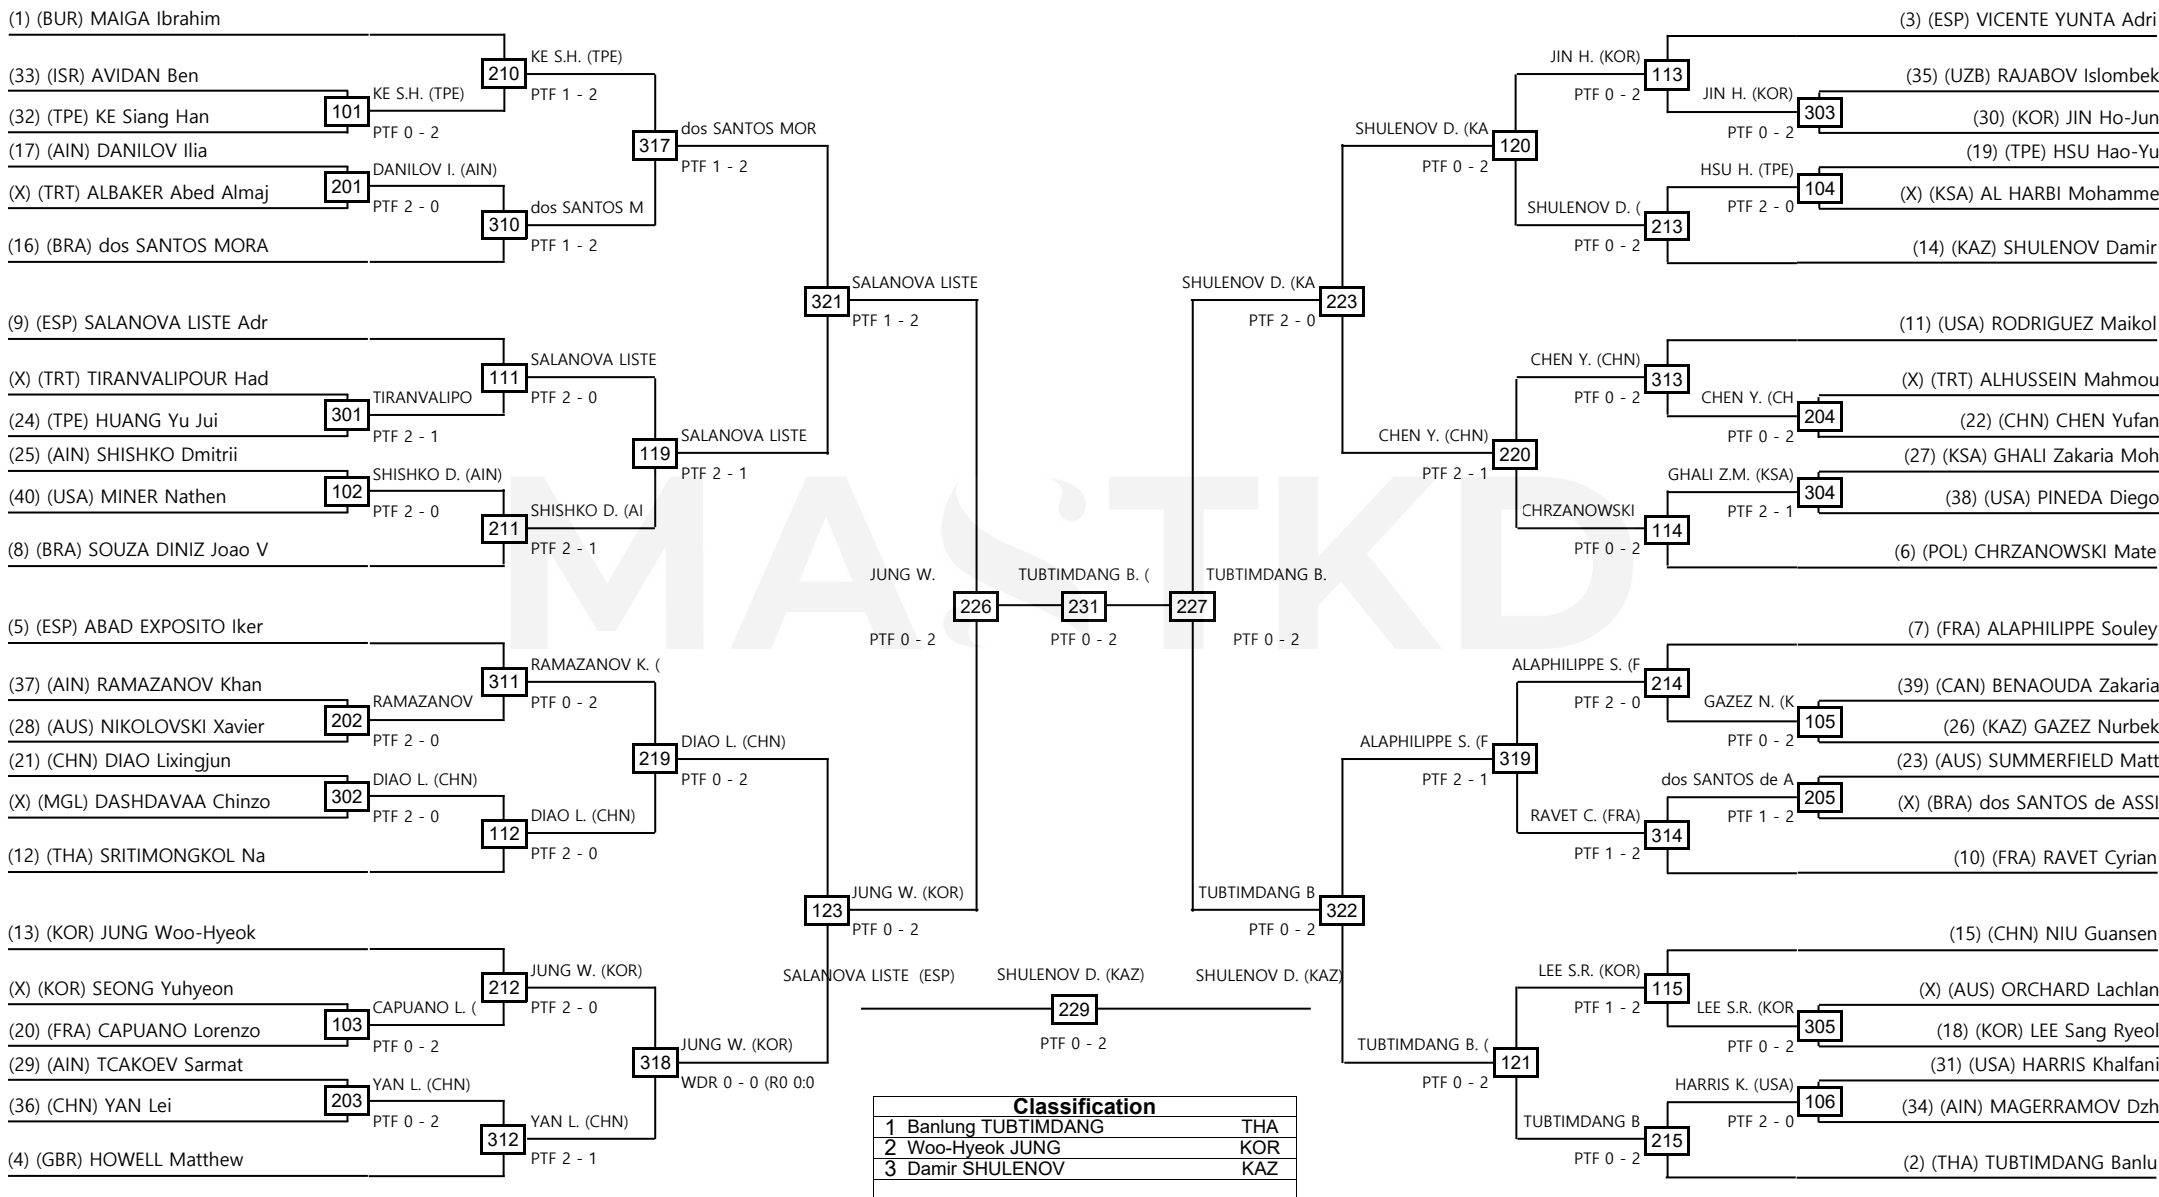

Women -57kg Contestants: 41

Round of 64 Round of 32 Round of 16 Quarterfinals Semifinals Final Semifinals Quarterfinals Round of 16 Round of 32 Round of 64

LEGEND RSC: Win by Referee Stop the contest WDR: Win by Withdrawal DQB: Win by Disqualification for unsportsmanlike behavior
 (x): Seed PTF: Win by final score DSQ: Win by disqualification R: Round

Men -68kg Contestants: 48

Round of 64 Round of 32 Round of 16 Quarterfinals Semifinals Final Semifinals Quarterfinals Round of 16 Round of 32 Round of 64

LEGEND RSC: Win by Referee Stop the contest WDR: Win by Withdrawal DQB: Win by Disqualification for unsportsmanlike behavior
 (x): Seed PTF: Win by final score DSQ: Win by disqualification R: Round

Women -67kg Contestants: 33

Round of 64 Round of 32 Round of 16 Quarterfinals Semifinals Final Semifinals Quarterfinals Round of 16 Round of 32 Round of 64

LEGEND RSC: Win by Referee Stop the contest WDR: Win by Withdrawal DQB: Win by Disqualification for unsportsmanlike behavior
 (x): Seed PTF: Win by final score DSQ: Win by disqualification R: Round

Women +67kg Contestants: 28

Round of 32 Round of 16 Quarterfinals Semifinals Final Semifinals Quarterfinals Round of 16 Round of 32

LEGEND RSC: Win by Referee Stop the contest WDR: Win by Withdrawal DQB: Win by Disqualification for unsportsmanlike behavior
(x): Seed PTF: Win by final score DSQ: Win by disqualification R: Round