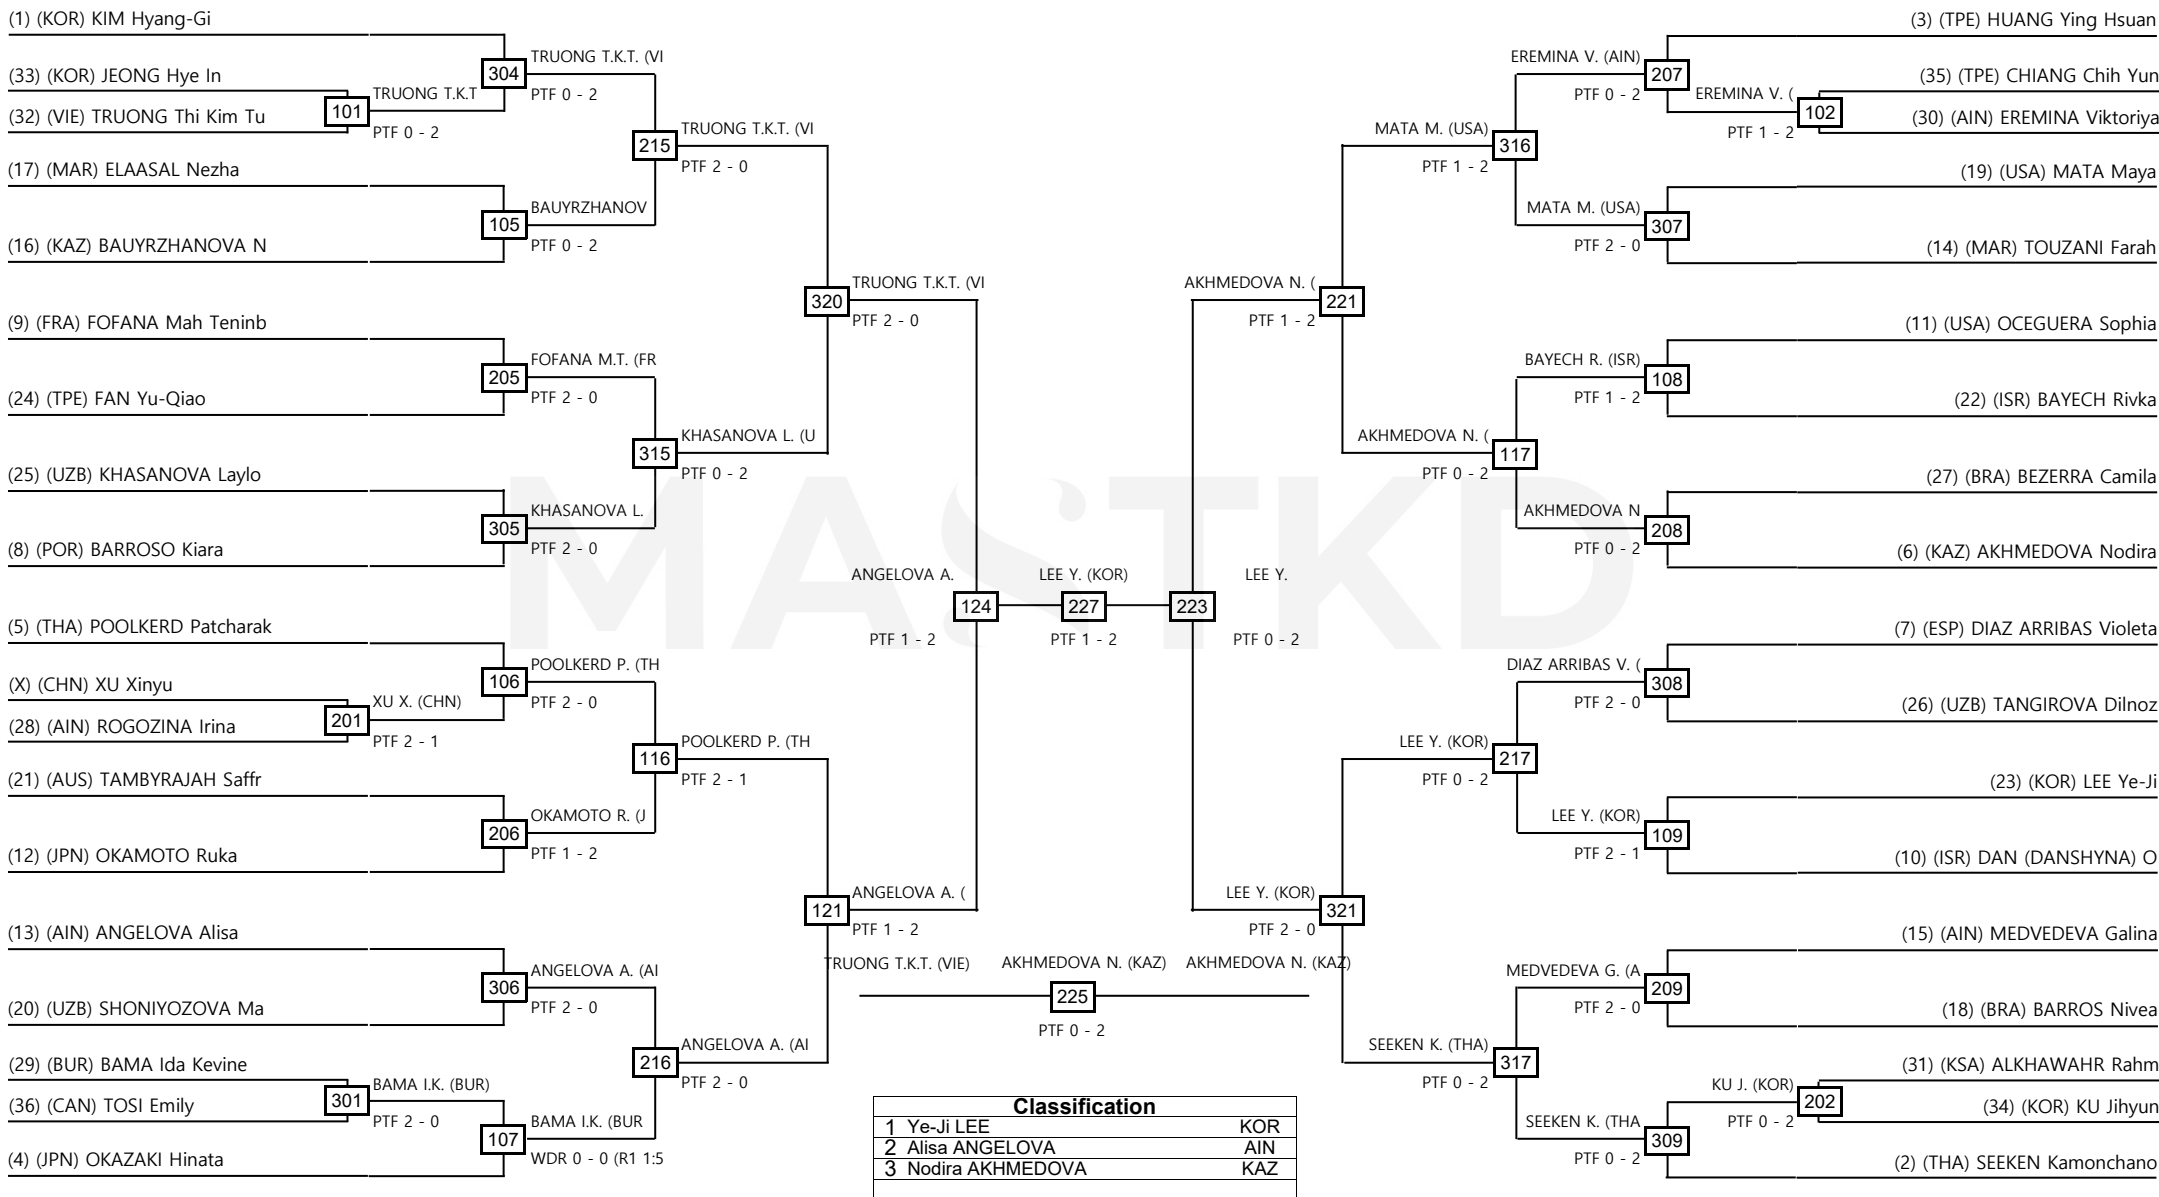

Women -49kg Contestants: 37

Round of 64 Round of 32 Round of 16 Quarterfinals Semifinals Final Semifinals Quarterfinals Round of 16 Round of 32 Round of 64

LEGEND RSC: Win by Referee Stop the contest WDR: Win by Withdrawal DQB: Win by Disqualification for unsportsmanlike behavior
 (x): Seed PTF: Win by final score DSQ: Win by disqualification R: Round

Men -58kg Contestants: 50

Round of 64 Round of 32 Round of 16 Quarterfinals Semifinals Final Semifinals Quarterfinals Round of 16 Round of 32 Round of 64

LEGEND RSC: Win by Referee Stop the contest WDR: Win by Withdrawal DQB: Win by Disqualification for unsportsmanlike behavior
 (x): Seed PTF: Win by final score DSQ: Win by disqualification R: Round

Women -67kg Contestants: 33

Round of 64 Round of 32 Round of 16 Quarterfinals Semifinals Final Semifinals Quarterfinals Round of 16 Round of 32 Round of 64

LEGEND RSC: Win by Referee Stop the contest WDR: Win by Withdrawal DQB: Win by Disqualification for unsportsmanlike behavior
 (x): Seed PTF: Win by final score DSQ: Win by disqualification R: Round

Women +67kg Contestants: 28

Round of 32 Round of 16 Quarterfinals Semifinals Final Semifinals Quarterfinals Round of 16 Round of 32

LEGEND RSC: Win by Referee Stop the contest WDR: Win by Withdrawal DQB: Win by Disqualification for unsportsmanlike behavior
(x): Seed PTF: Win by final score DSQ: Win by disqualification R: Round