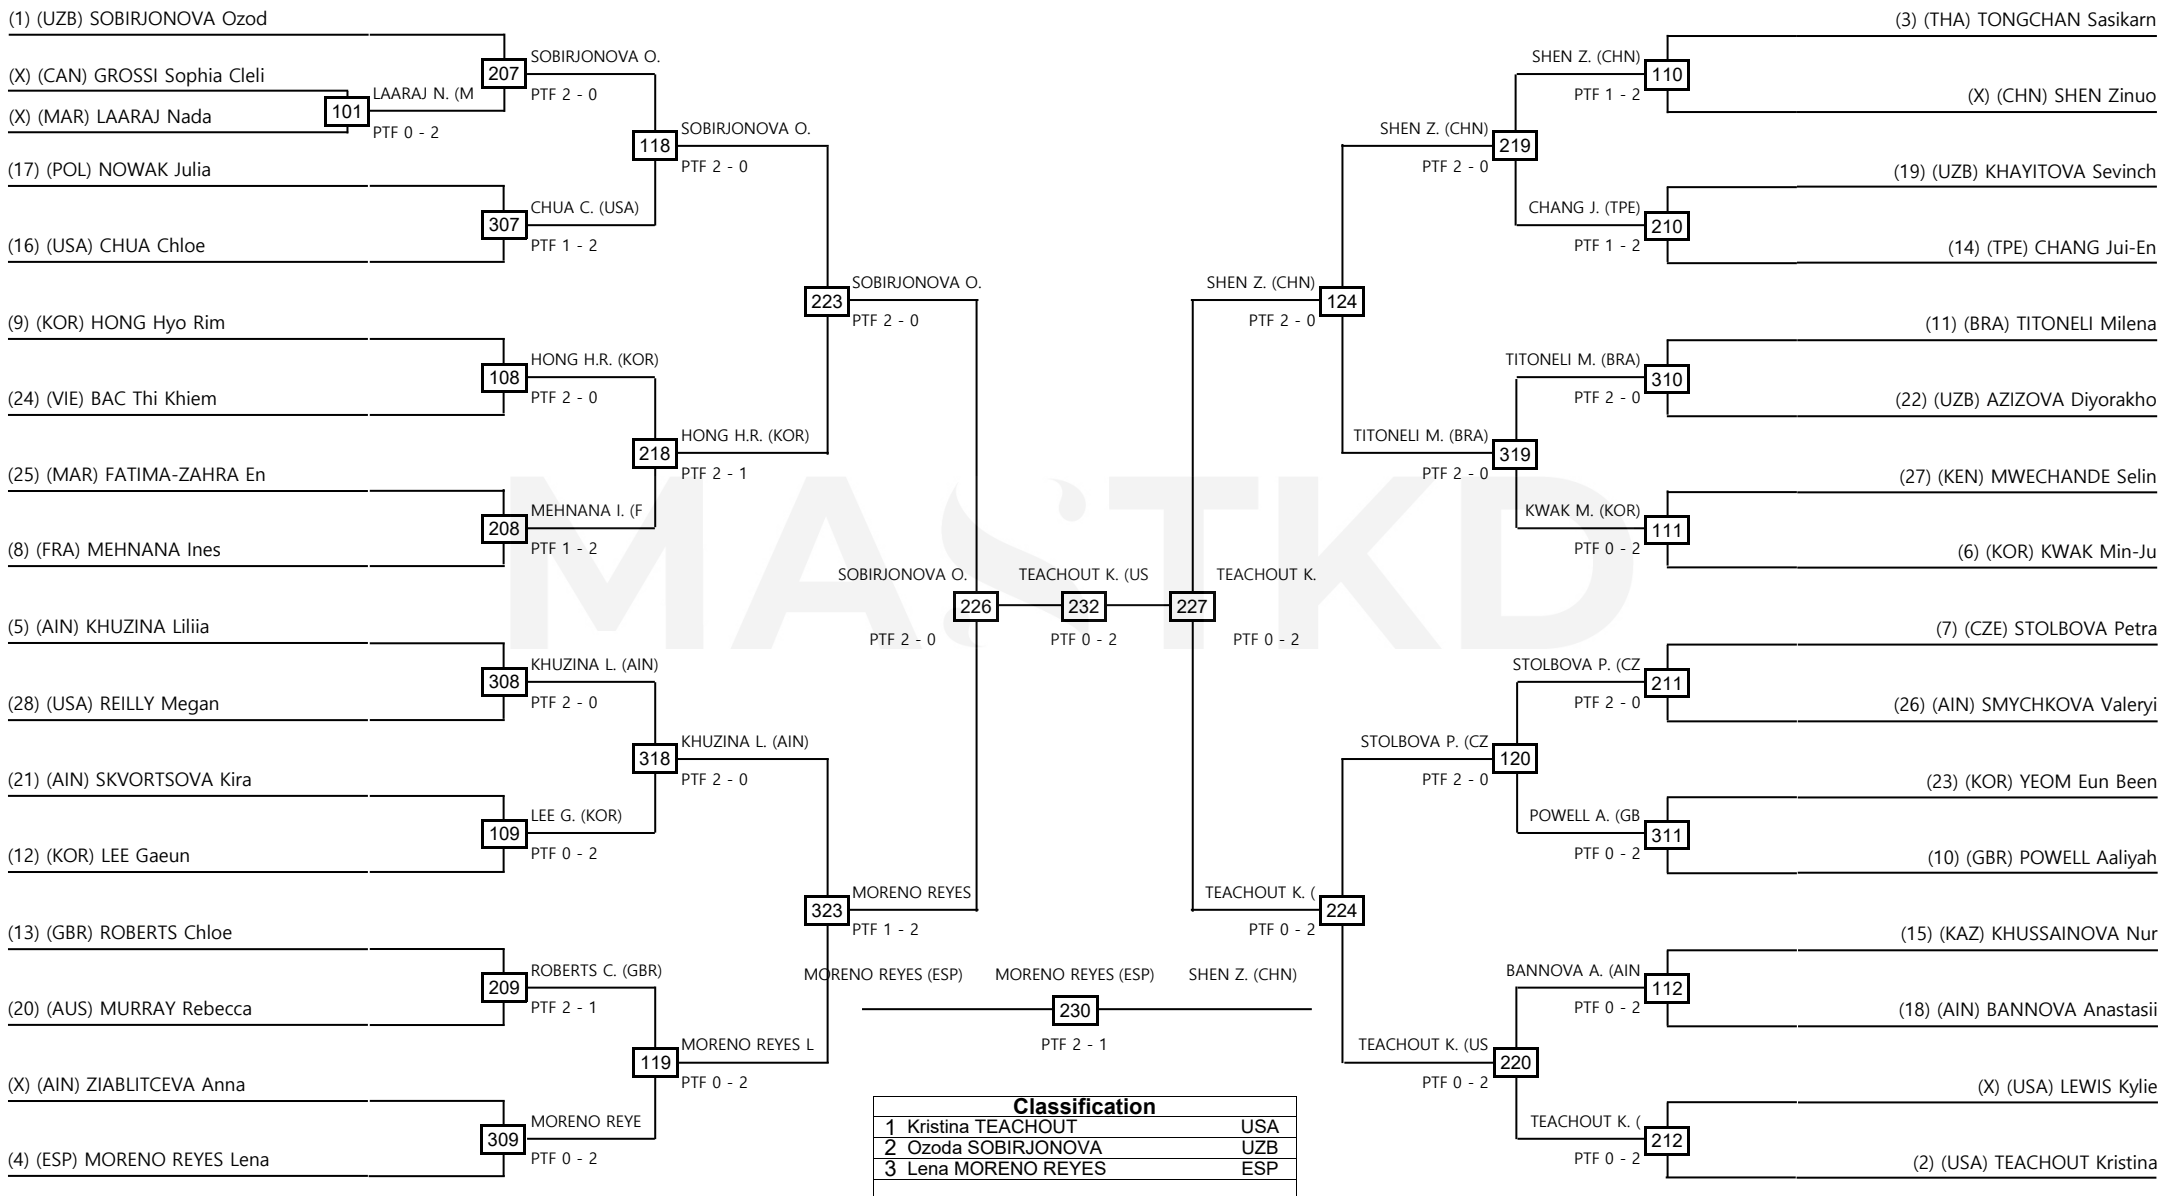

Men -68kg Contestants: 48

Round of 64 Round of 32 Round of 16 Quarterfinals Semifinals Final Semifinals Quarterfinals Round of 16 Round of 32 Round of 64

LEGEND RSC: Win by Referee Stop the contest WDR: Win by Withdrawal DQB: Win by Disqualification for unsportsmanlike behavior
 (x): Seed PTF: Win by final score DSQ: Win by disqualification R: Round

Women -67kg Contestants: 33

Round of 64 Round of 32 Round of 16 Quarterfinals Semifinals Final Semifinals Quarterfinals Round of 16 Round of 32 Round of 64

LEGEND RSC: Win by Referee Stop the contest WDR: Win by Withdrawal DQB: Win by Disqualification for unsportsmanlike behavior
 (x): Seed PTF: Win by final score DSQ: Win by disqualification R: Round