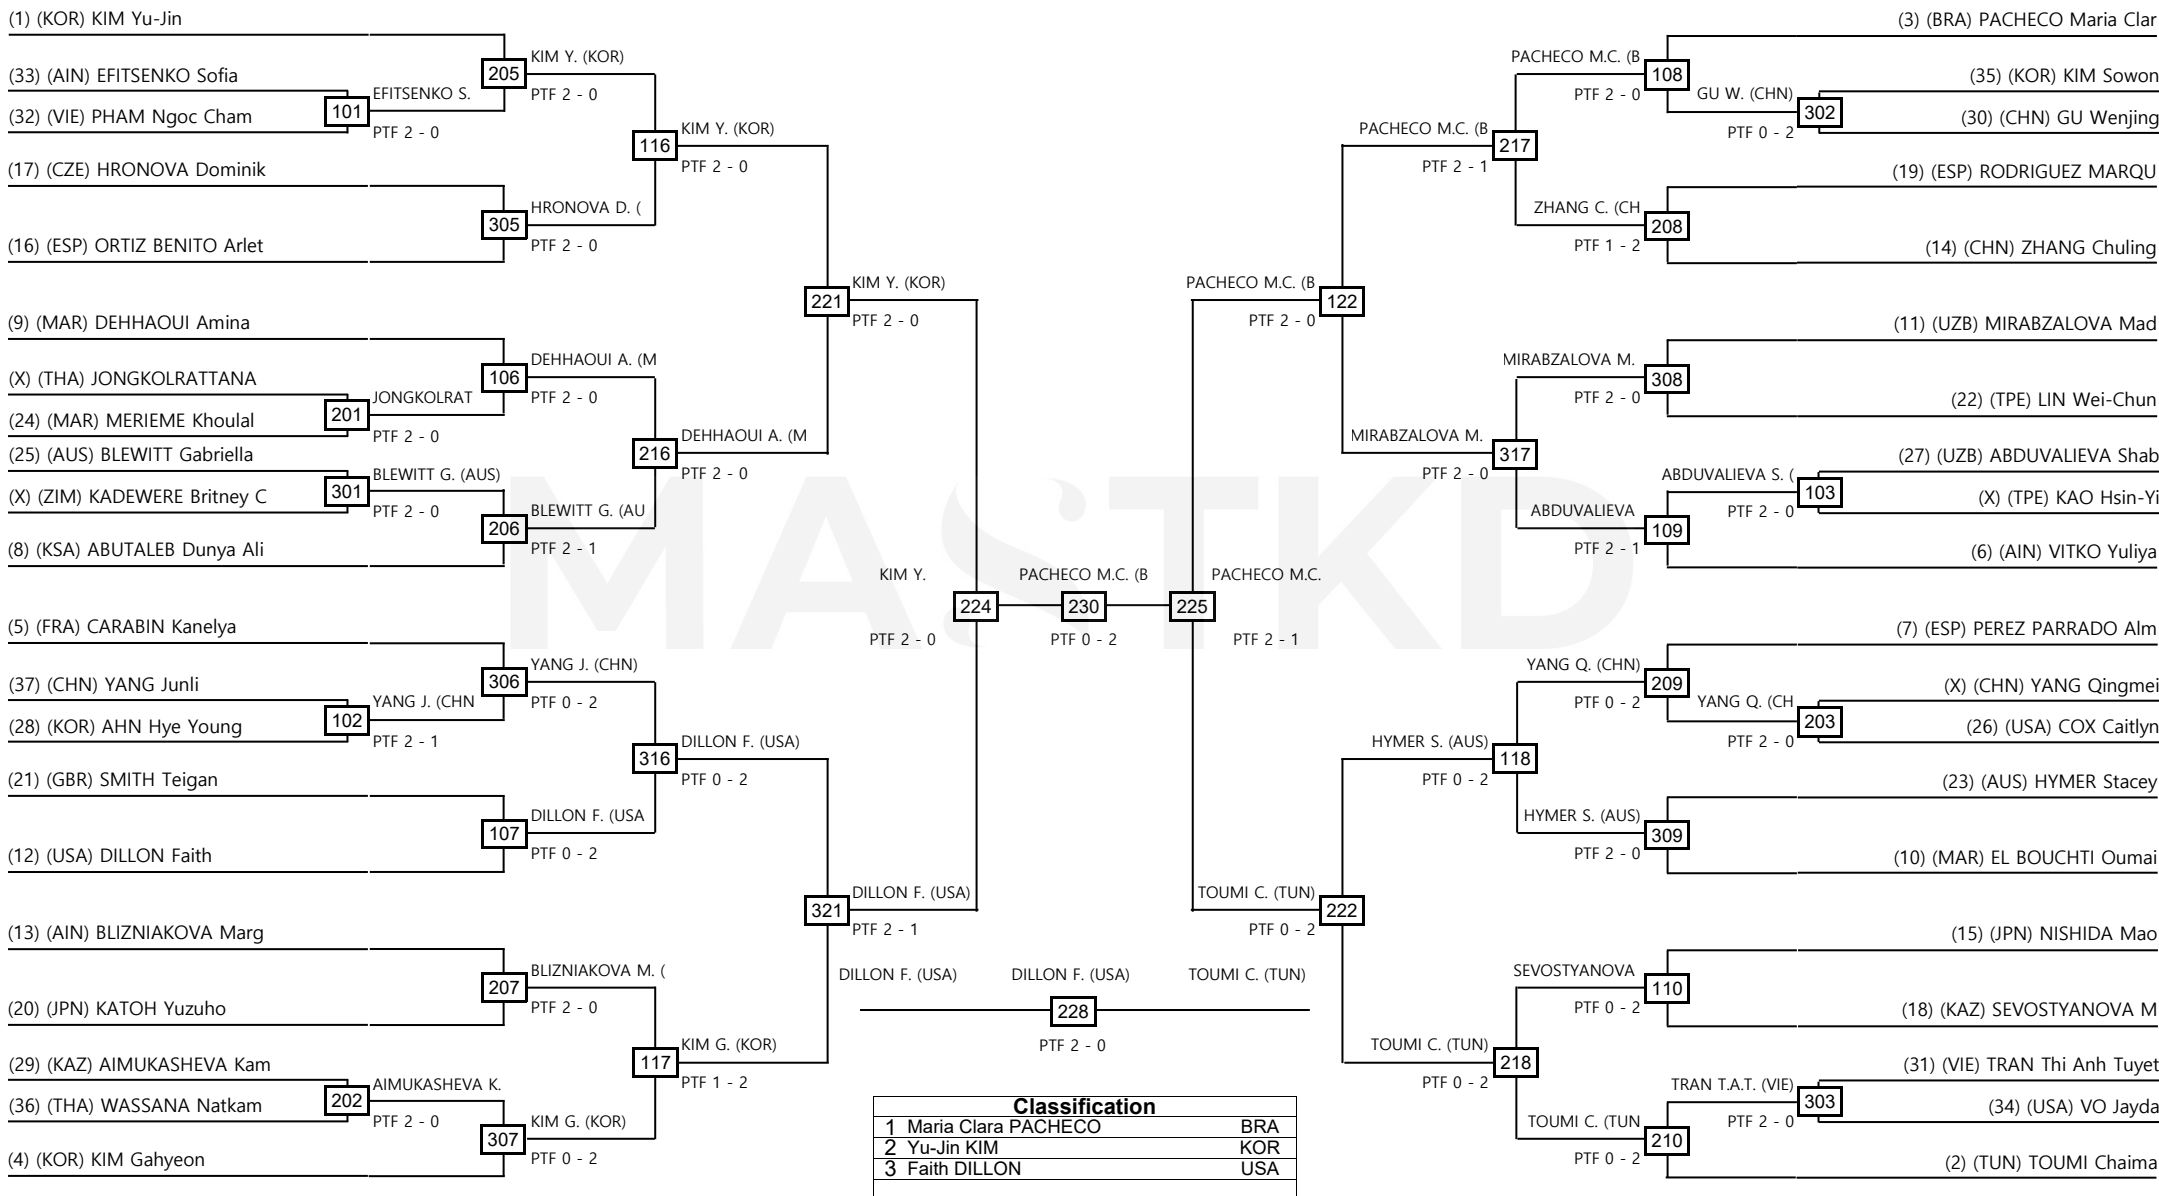

Women -49kg Contestants: 37

Round of 64 Round of 32 Round of 16 Quarterfinals Semifinals Final Semifinals Quarterfinals Round of 16 Round of 32 Round of 64

LEGEND RSC: Win by Referee Stop the contest WDR: Win by Withdrawal DQB: Win by Disqualification for unsportsmanlike behavior
 (x): Seed PTF: Win by final score DSQ: Win by disqualification R: Round

Men -58kg Contestants: 50

Round of 64 Round of 32 Round of 16 Quarterfinals Semifinals Final Semifinals Quarterfinals Round of 16 Round of 32 Round of 64

LEGEND RSC: Win by Referee Stop the contest WDR: Win by Withdrawal DQB: Win by Disqualification for unsportsmanlike behavior
 (x): Seed PTF: Win by final score DSQ: Win by disqualification R: Round

Women -57kg Contestants: 41

Round of 64 Round of 32 Round of 16 Quarterfinals Semifinals Final Semifinals Quarterfinals Round of 16 Round of 32 Round of 64

LEGEND RSC: Win by Referee Stop the contest WDR: Win by Withdrawal DQB: Win by Disqualification for unsportsmanlike behavior
 (x): Seed PTF: Win by final score DSQ: Win by disqualification R: Round

Women +67kg Contestants: 28

Round of 32 Round of 16 Quarterfinals Semifinals Final Semifinals Quarterfinals Round of 16 Round of 32

LEGEND RSC: Win by Referee Stop the contest WDR: Win by Withdrawal DQB: Win by Disqualification for unsportsmanlike behavior
(x): Seed PTF: Win by final score DSQ: Win by disqualification R: Round