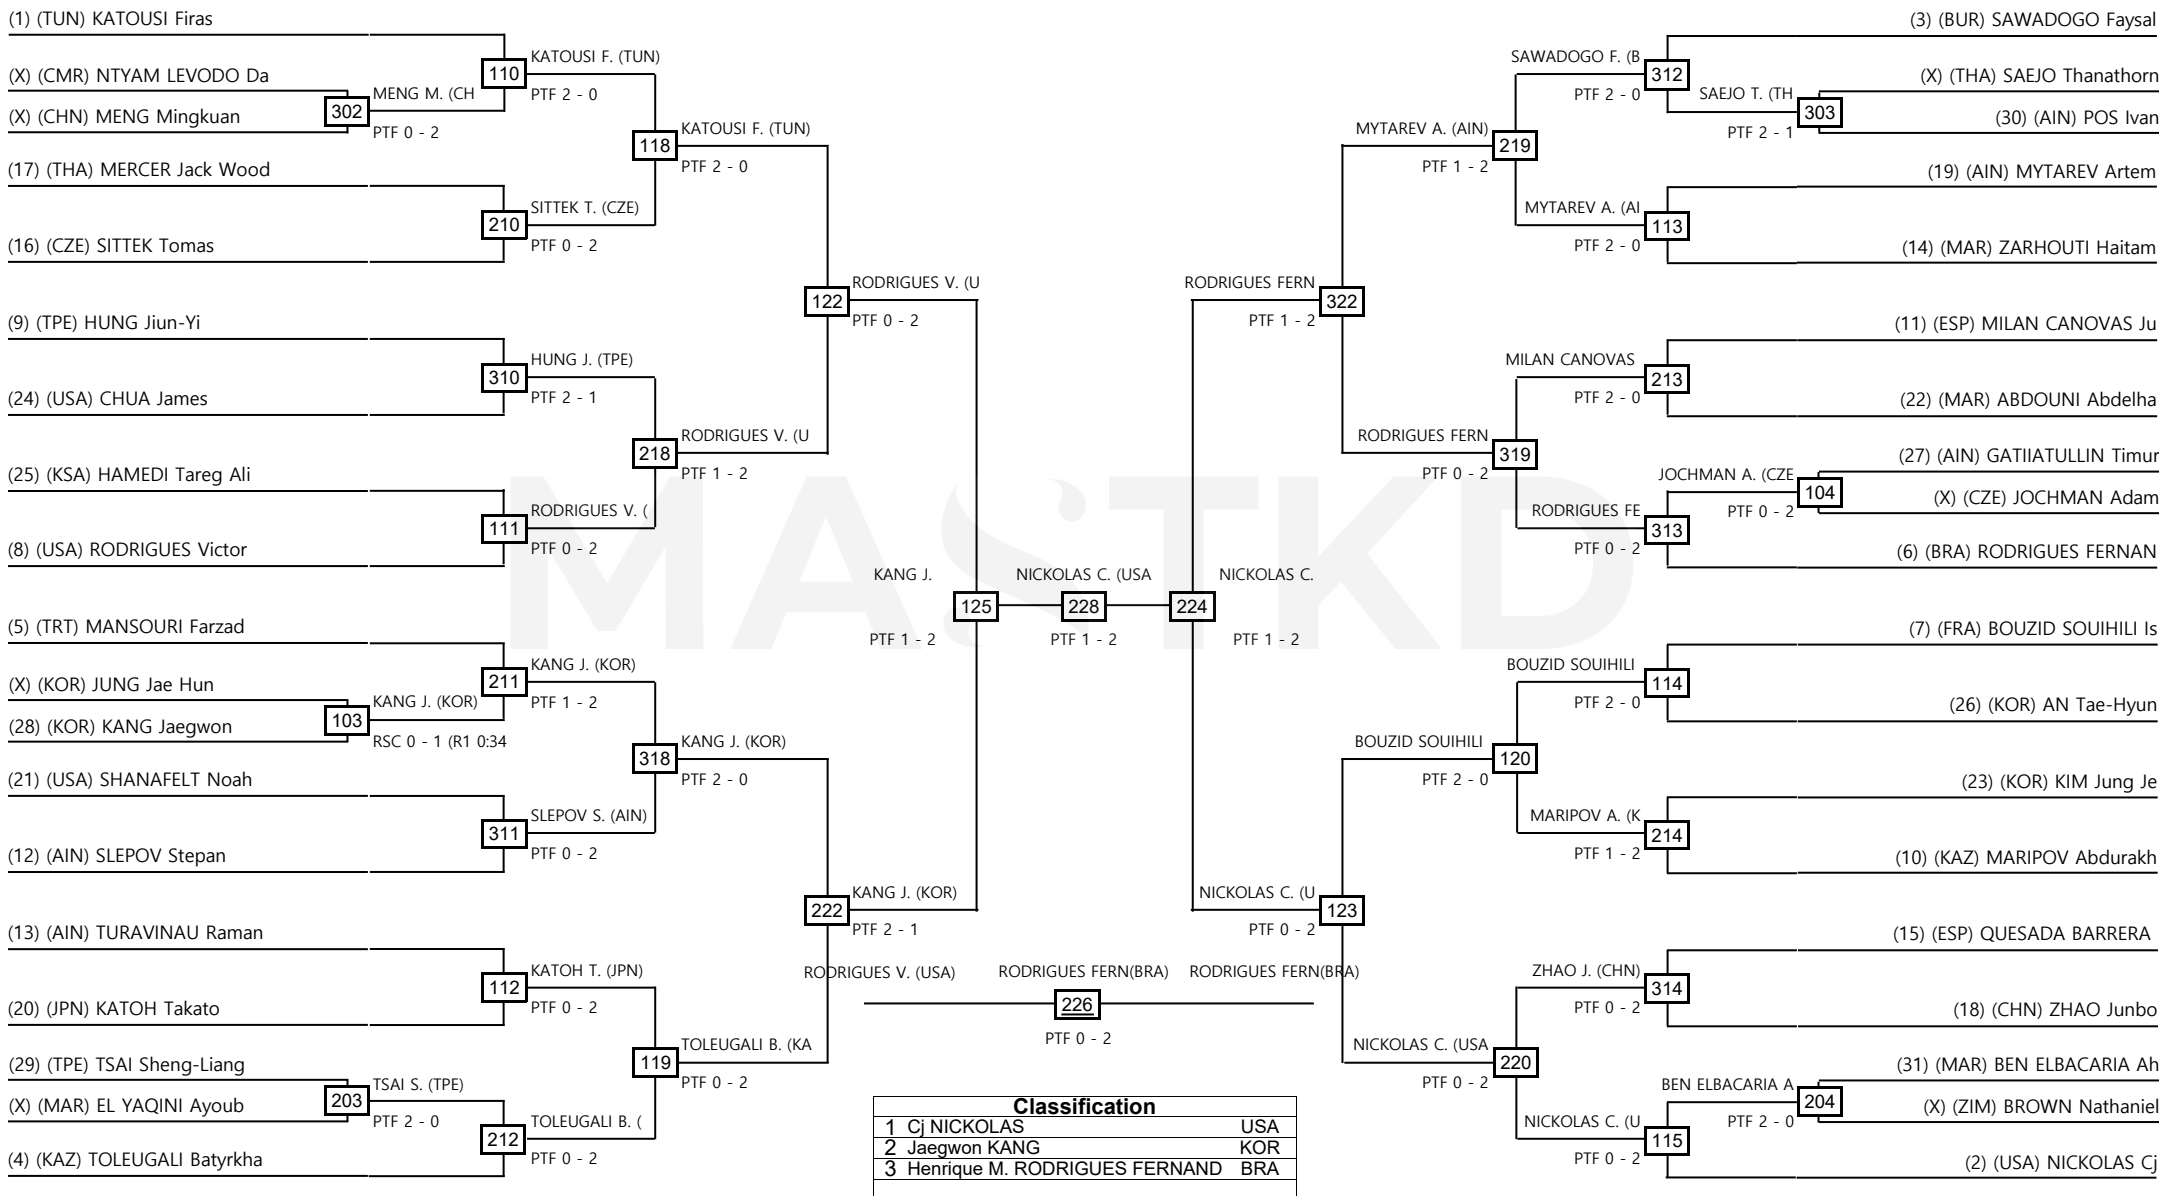

Women -67kg Contestants: 33

Round of 64 Round of 32 Round of 16 Quarterfinals Semifinals Final Semifinals Quarterfinals Round of 16 Round of 32 Round of 64

LEGEND RSC: Win by Referee Stop the contest WDR: Win by Withdrawal DQB: Win by Disqualification for unsportsmanlike behavior
 (x): Seed PTF: Win by final score DSQ: Win by disqualification R: Round

Men -80kg Contestants: 38

Round of 64 Round of 32 Round of 16 Quarterfinals Semifinals Final Semifinals Quarterfinals Round of 16 Round of 32 Round of 64

LEGEND RSC: Win by Referee Stop the contest WDR: Win by Withdrawal DQB: Win by Disqualification for unsportsmanlike behavior
 (x): Seed PTF: Win by final score DSQ: Win by disqualification R: Round

Women +67kg Contestants: 28

Round of 32 Round of 16 Quarterfinals Semifinals Final Semifinals Quarterfinals Round of 16 Round of 32

LEGEND RSC: Win by Referee Stop the contest WDR: Win by Withdrawal DQB: Win by Disqualification for unsportsmanlike behavior
(x): Seed PTF: Win by final score DSQ: Win by disqualification R: Round