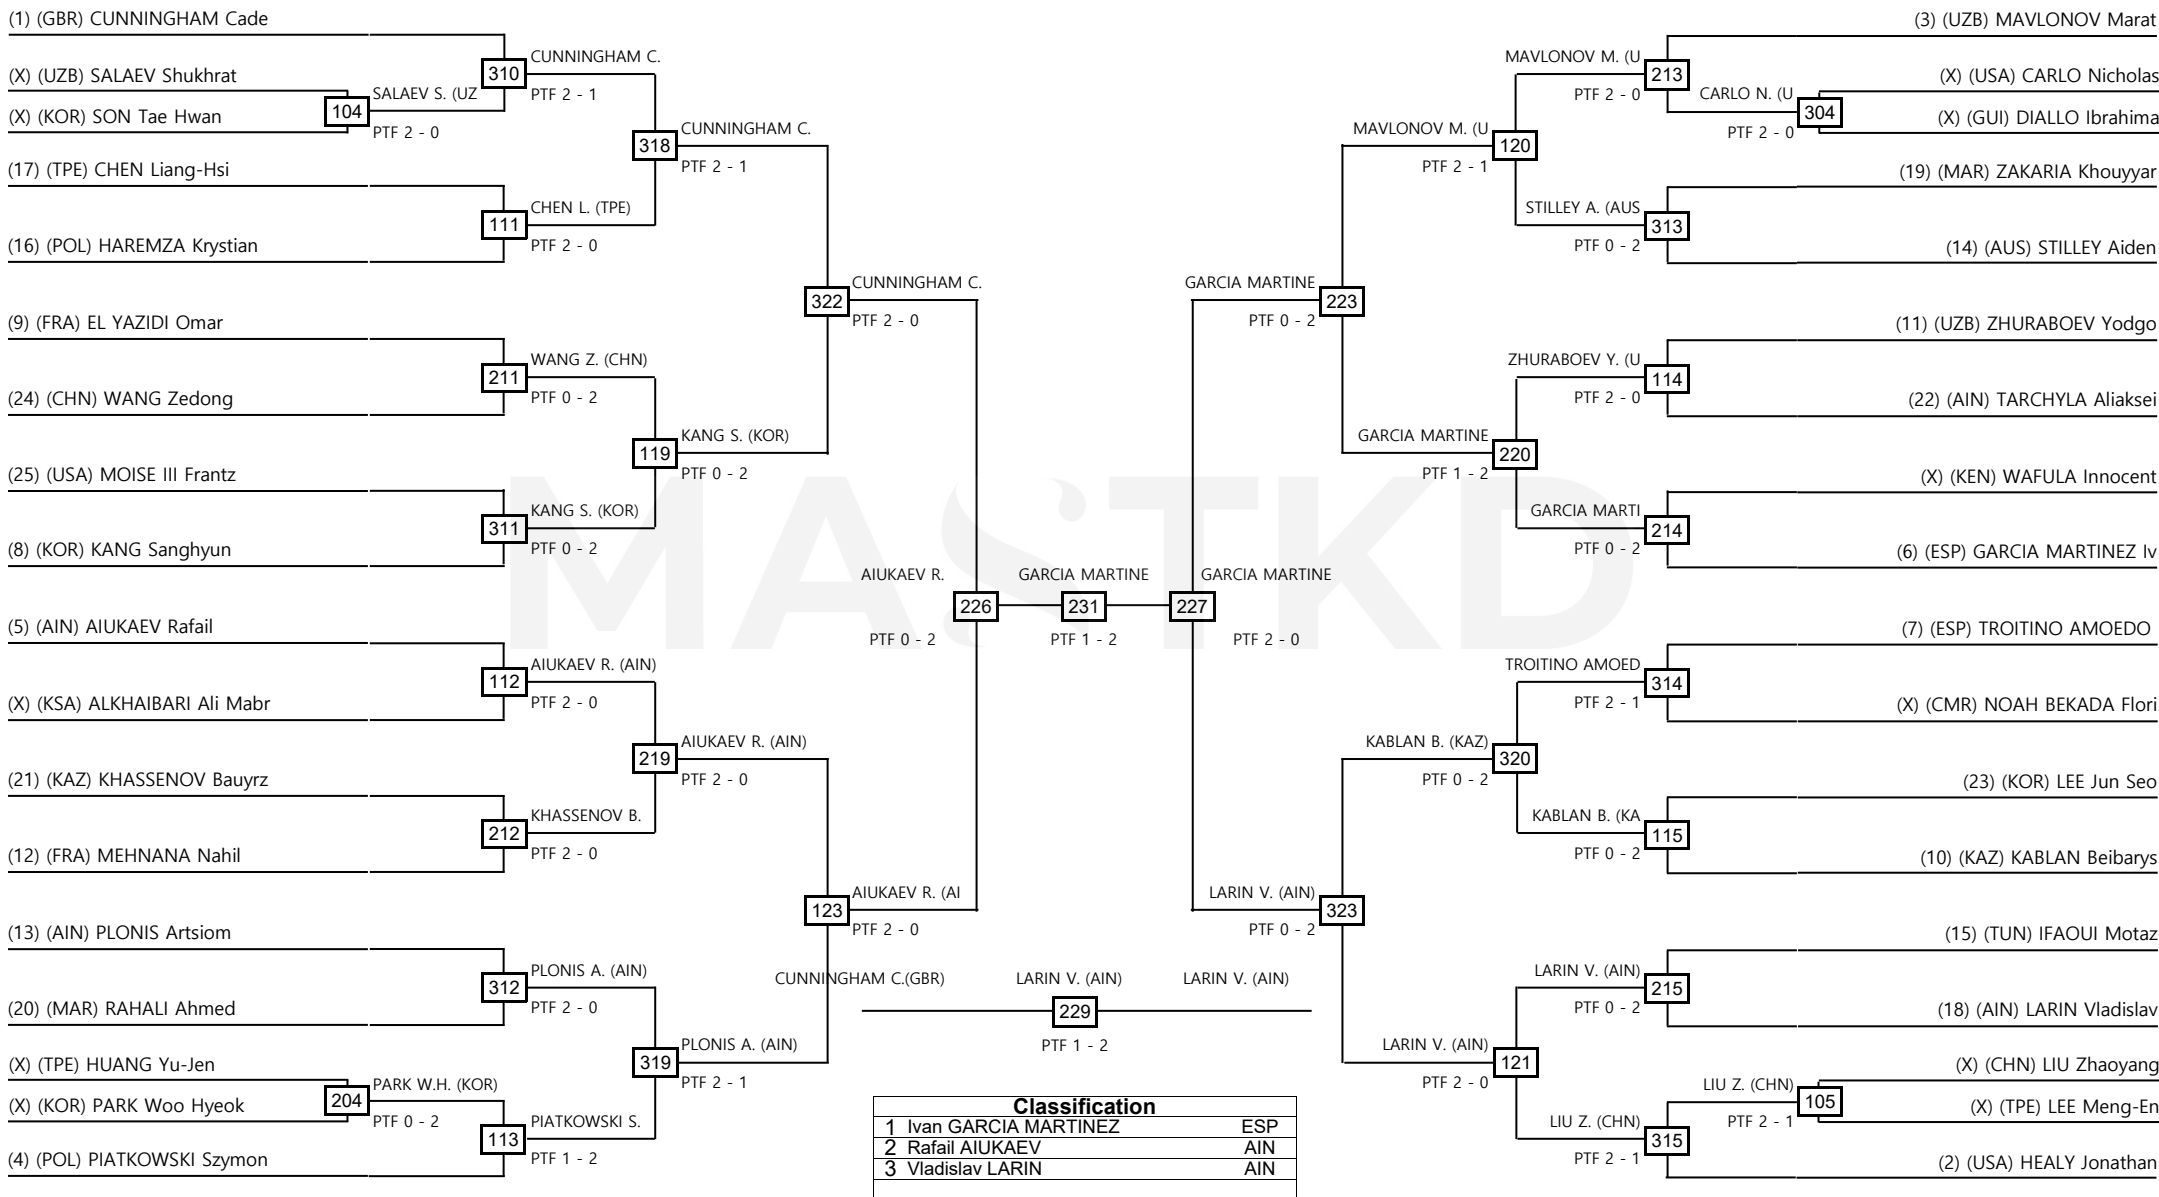

Women +67kg Contestants: 28

Round of 32 Round of 16 Quarterfinals Semifinals Final Semifinals Quarterfinals Round of 16 Round of 32

LEGEND RSC: Win by Referee Stop the contest WDR: Win by Withdrawal DQB: Win by Disqualification for unsportsmanlike behavior
(x): Seed PTF: Win by final score DSQ: Win by disqualification R: Round

Men +80kg Contestants: 36

Round of 64 Round of 32 Round of 16 Quarterfinals Semifinals Final Semifinals Quarterfinals Round of 16 Round of 32 Round of 64

LEGEND RSC: Win by Referee Stop the contest WDR: Win by Withdrawal DQB: Win by Disqualification for unsportsmanlike behavior
 (x): Seed PTF: Win by final score DSQ: Win by disqualification R: Round