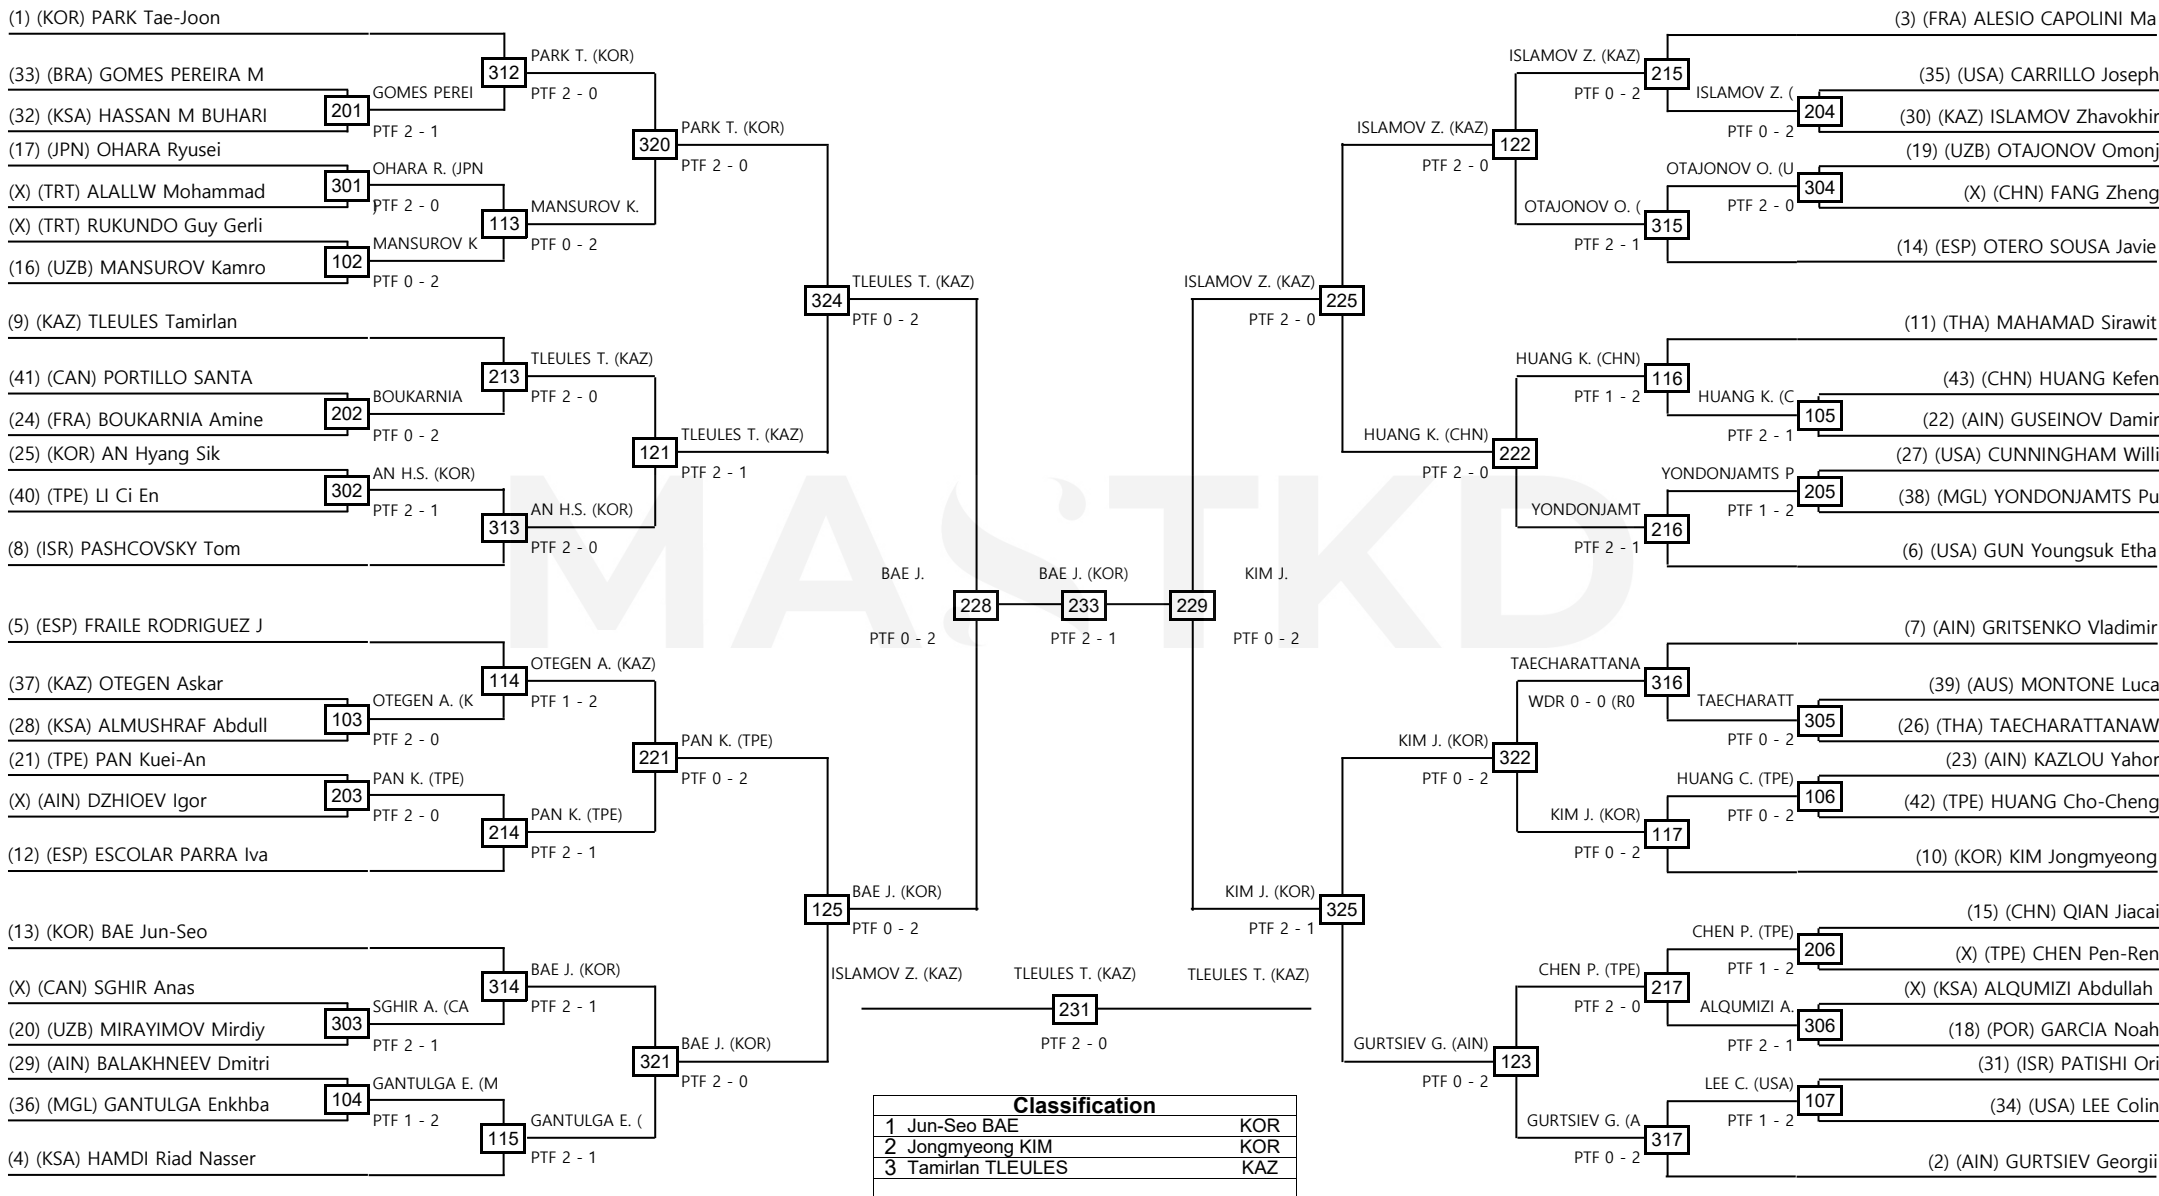

Men -58kg Contestants: 50

Round of 64   Round of 32   Round of 16   Quarterfinals   Semifinals   Final   Semifinals   Quarterfinals   Round of 16   Round of 32   Round of 64

LEGEND RSC: Win by Referee Stop the contest   WDR: Win by Withdrawal   DQB: Win by Disqualification for unsportsmanlike behavior
(x): Seed   PTF: Win by final score   DSQ: Win by disqualification R: Round