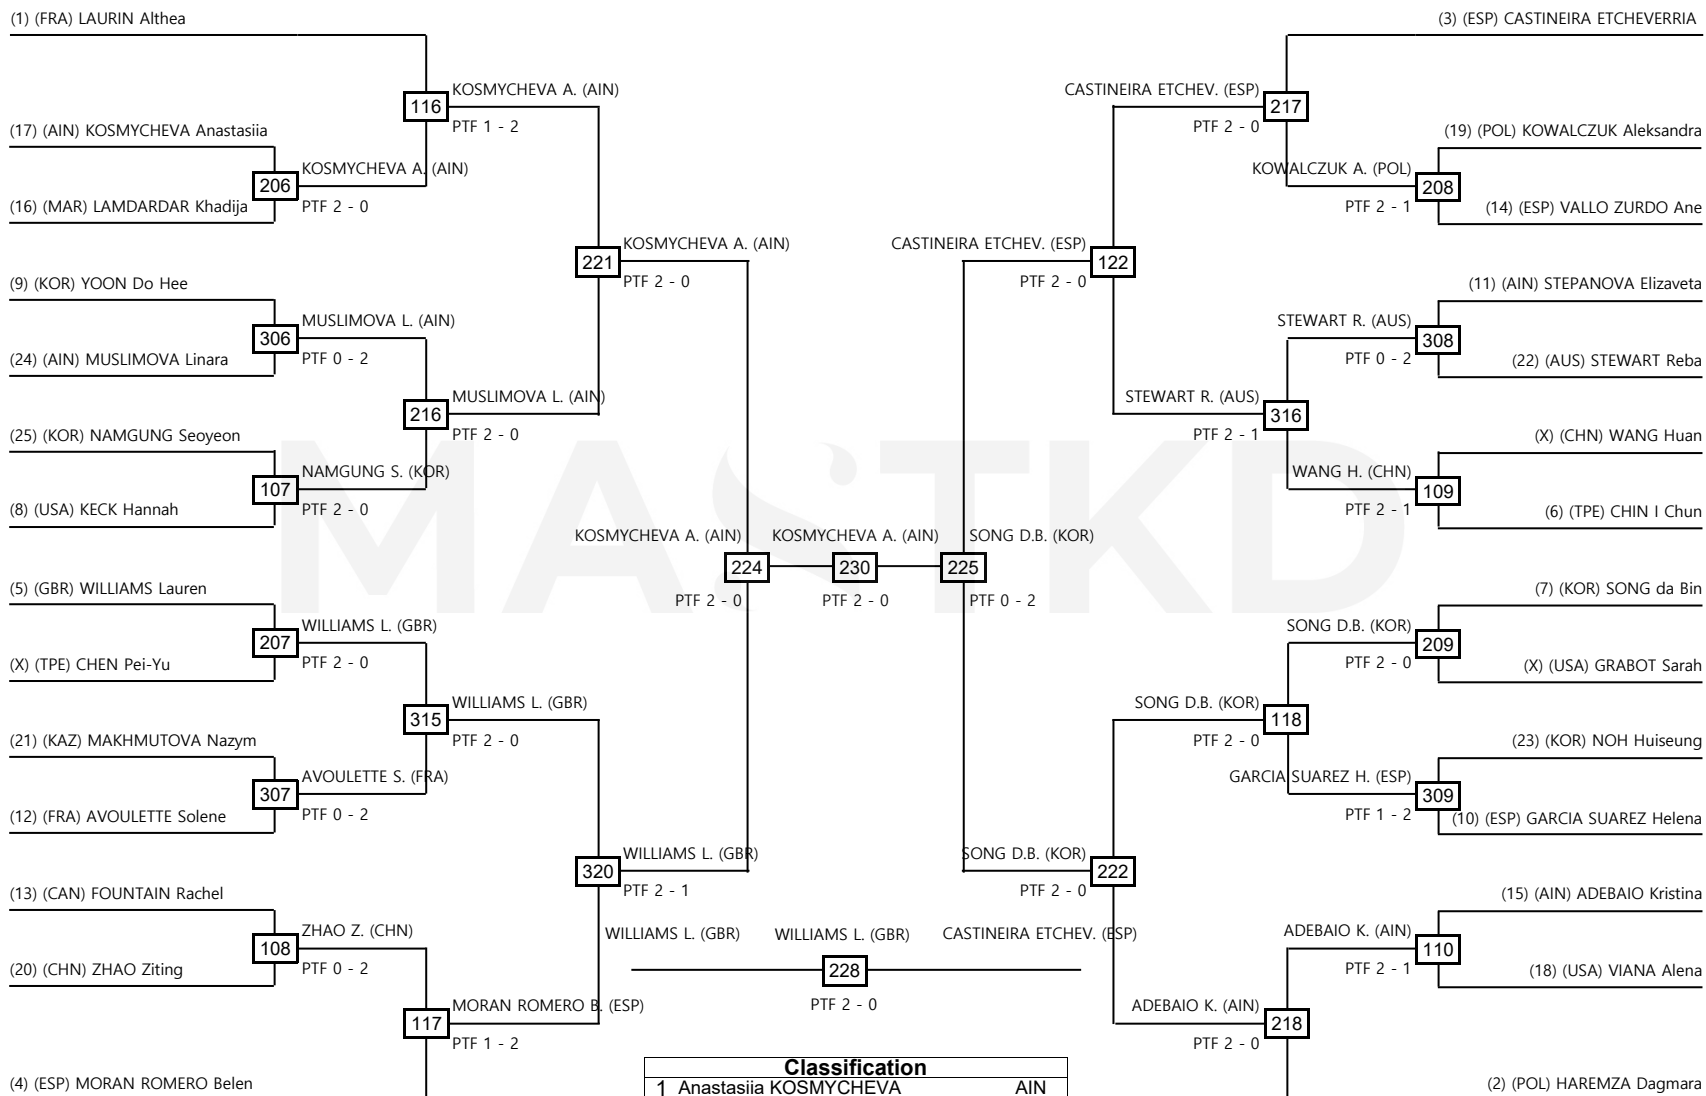

Women -67kg Contestants: 33

Round of 64 Round of 32 Round of 16 Quarterfinals Semifinals Final Semifinals Quarterfinals Round of 16 Round of 32 Round of 64

LEGEND RSC: Win by Referee Stop the contest WDR: Win by Withdrawal DQB: Win by Disqualification for unsportsmanlike behavior
 (x): Seed PTF: Win by final score DSQ: Win by disqualification R: Round

Men -80kg Contestants: 38

Round of 64 Round of 32 Round of 16 Quarterfinals Semifinals Final Semifinals Quarterfinals Round of 16 Round of 32 Round of 64

LEGEND RSC: Win by Referee Stop the contest WDR: Win by Withdrawal DQB: Win by Disqualification for unsportsmanlike behavior
 (x): Seed PTF: Win by final score DSQ: Win by disqualification R: Round

Women +67kg Contestants: 28

Round of 32 Round of 16 Quarterfinals Semifinals Final Semifinals Quarterfinals Round of 16 Round of 32

LEGEND RSC: Win by Referee Stop the contest WDR: Win by Withdrawal DQB: Win by Disqualification for unsportsmanlike behavior
(x): Seed PTF: Win by final score DSQ: Win by disqualification R: Round