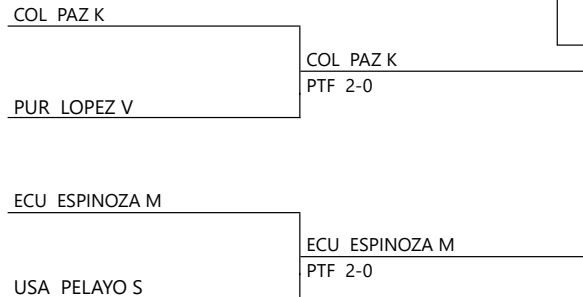

**Draw**

Draw Sheet

As of SAT 16 AUG 2025 at 19:16

**Number of Athletes:**

**Classification**

1	LEE Ava Soon	HAI
2	GARCIA Paloma	MEX
3	ESPINOZA Matvelin	ECU
3	PAZ Kiara	COL
5	LOPEZ Valeria	PUR
5	PELAYO Samantha	USA

**Bronze Contests**

**Legend:**

PTF Win by Final Score