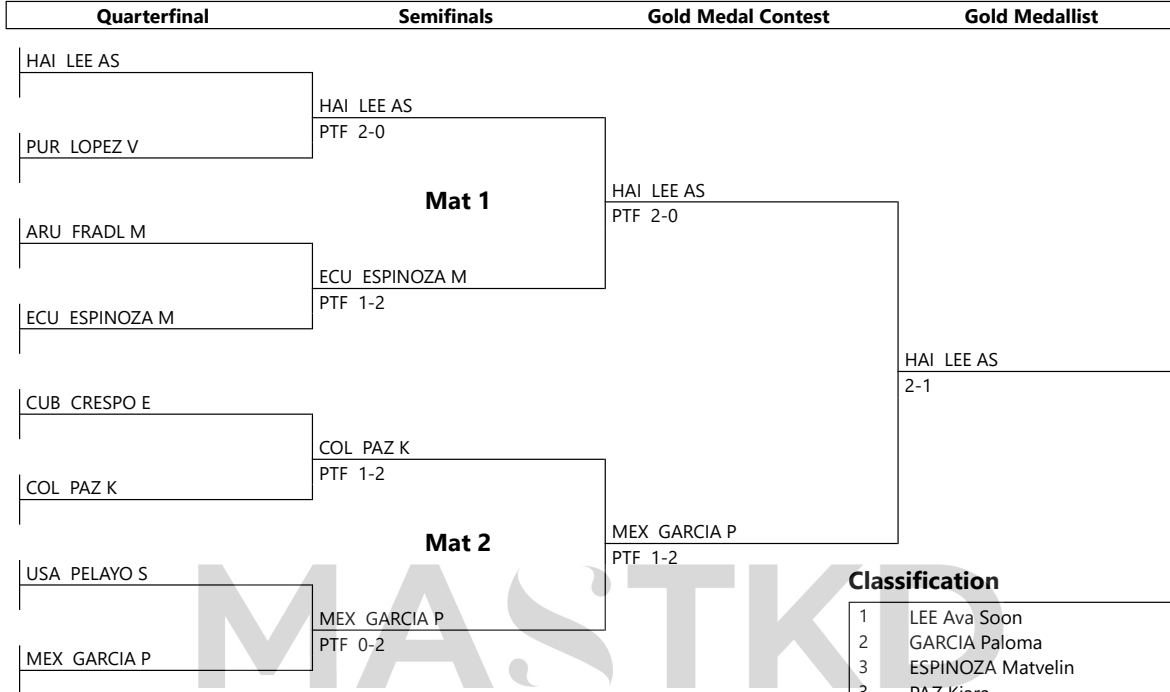

**Draw**

Draw Sheet

As of SAT 16 AUG 2025 at 19:16

**Number of Athletes:**

**Classification**

1	LEE Ava Soon	HAI
2	GARCIA Paloma	MEX
3	ESPINOZA Matvelin	ECU
3	PAZ Kiara	COL
5	LOPEZ Valeria	PUR
5	PELAYO Samantha	USA

**Bronze Contests**

**Legend:**

PTF Win by Final Score