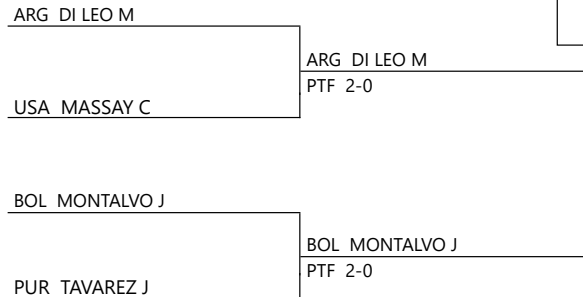

Draw

Draw Sheet

As of SAT 16 AUG 2025 at 20:03

Number of Athletes:

Classification

1	MARQUES Henrique	BRA
2	SOLIS Maicol	COL
3	DI LEO Mateo	ARG
3	MONTALVO Juan	BOL
5	TAVAREZ Jann	PUR
5	MASSAY Cameron	USA
7	CASTRO Sebastian	PER
7	MELGAREJO Mauro	PAR

Bronze Contests

Legend:

PTF Win by Final Score