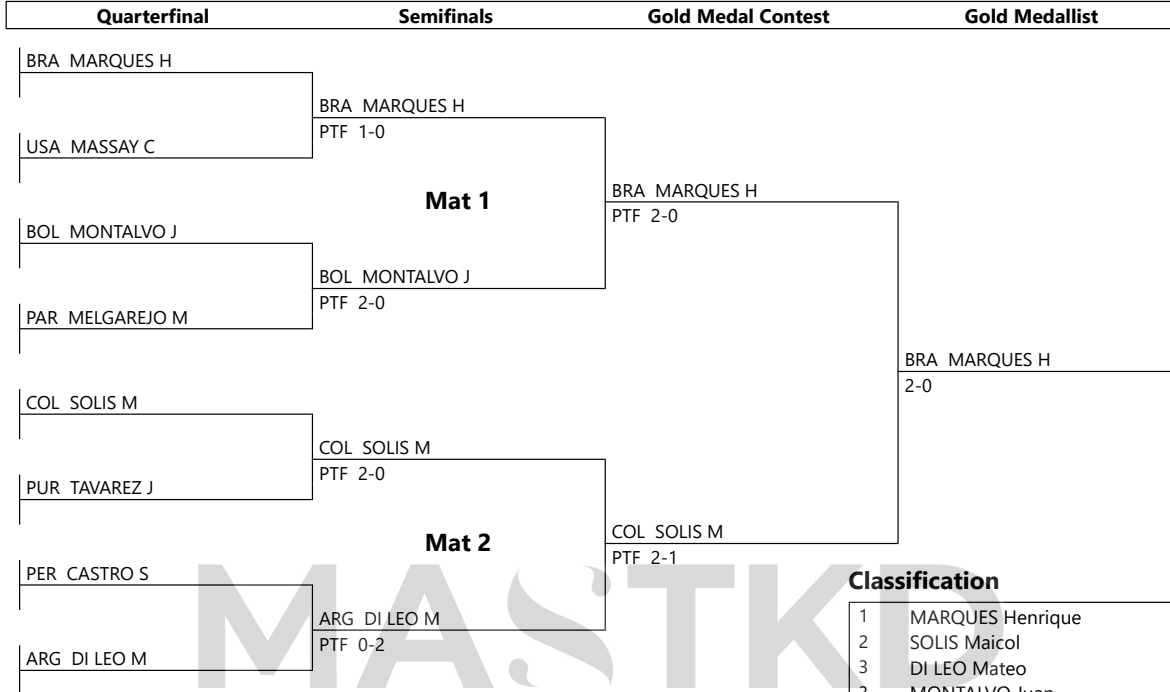

Draw

Draw Sheet

As of SAT 16 AUG 2025 at 20:03

Number of Athletes:

Classification

1	MARQUES Henrique	BRA
2	SOLIS Maicol	COL
3	DI LEO Mateo	ARG
3	MONTALVO Juan	BOL
5	TAVAREZ Jann	PUR
5	MASSAY Cameron	USA
7	CASTRO Sebastian	PER
7	MELGAREJO Mauro	PAR

Bronze Contests

Legend:

PTF Win by Final Score