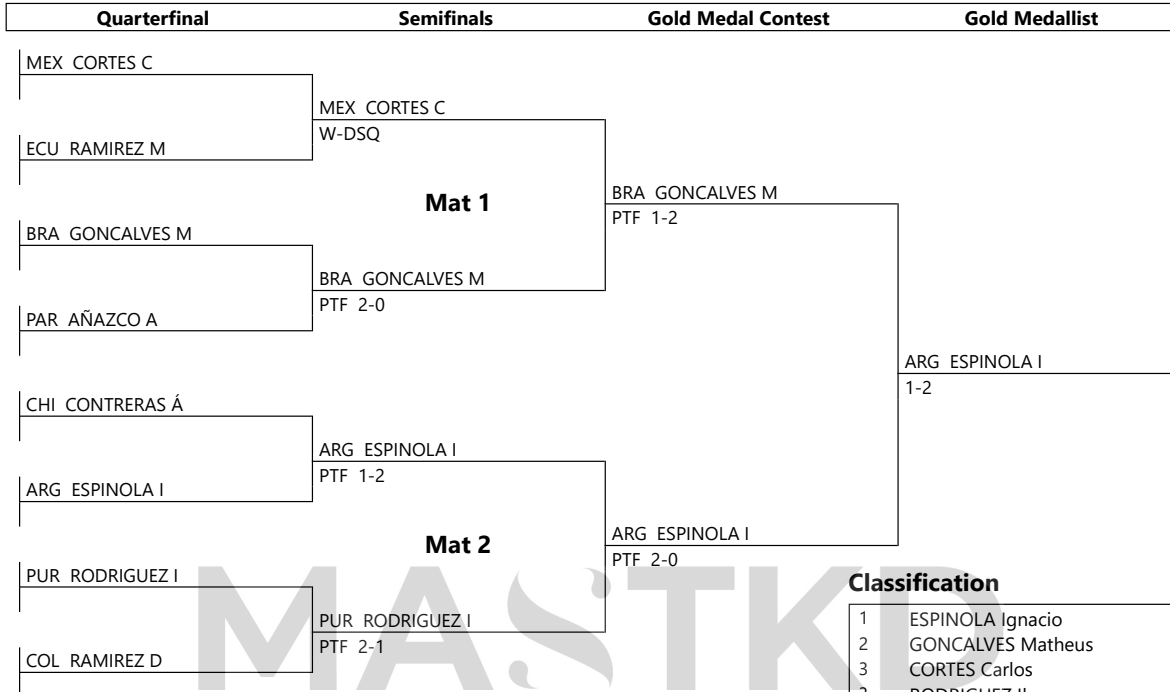

Draw

Draw Sheet

As of SAT 16 AUG 2025 at 13:05

Number of Athletes:

Classification

1	ESPINOLA Ignacio	ARG
2	GONCALVES Matheus	BRA
3	CORTES Carlos	MEX
3	RODRIGUEZ Ilay	PUR
5	AÑAZCO Alejandro	PAR
5	CONTRERAS Áaron	CHI
7	RAMIREZ Daniel	COL

Bronze Contests

Legend:

PTF Win by Final Score