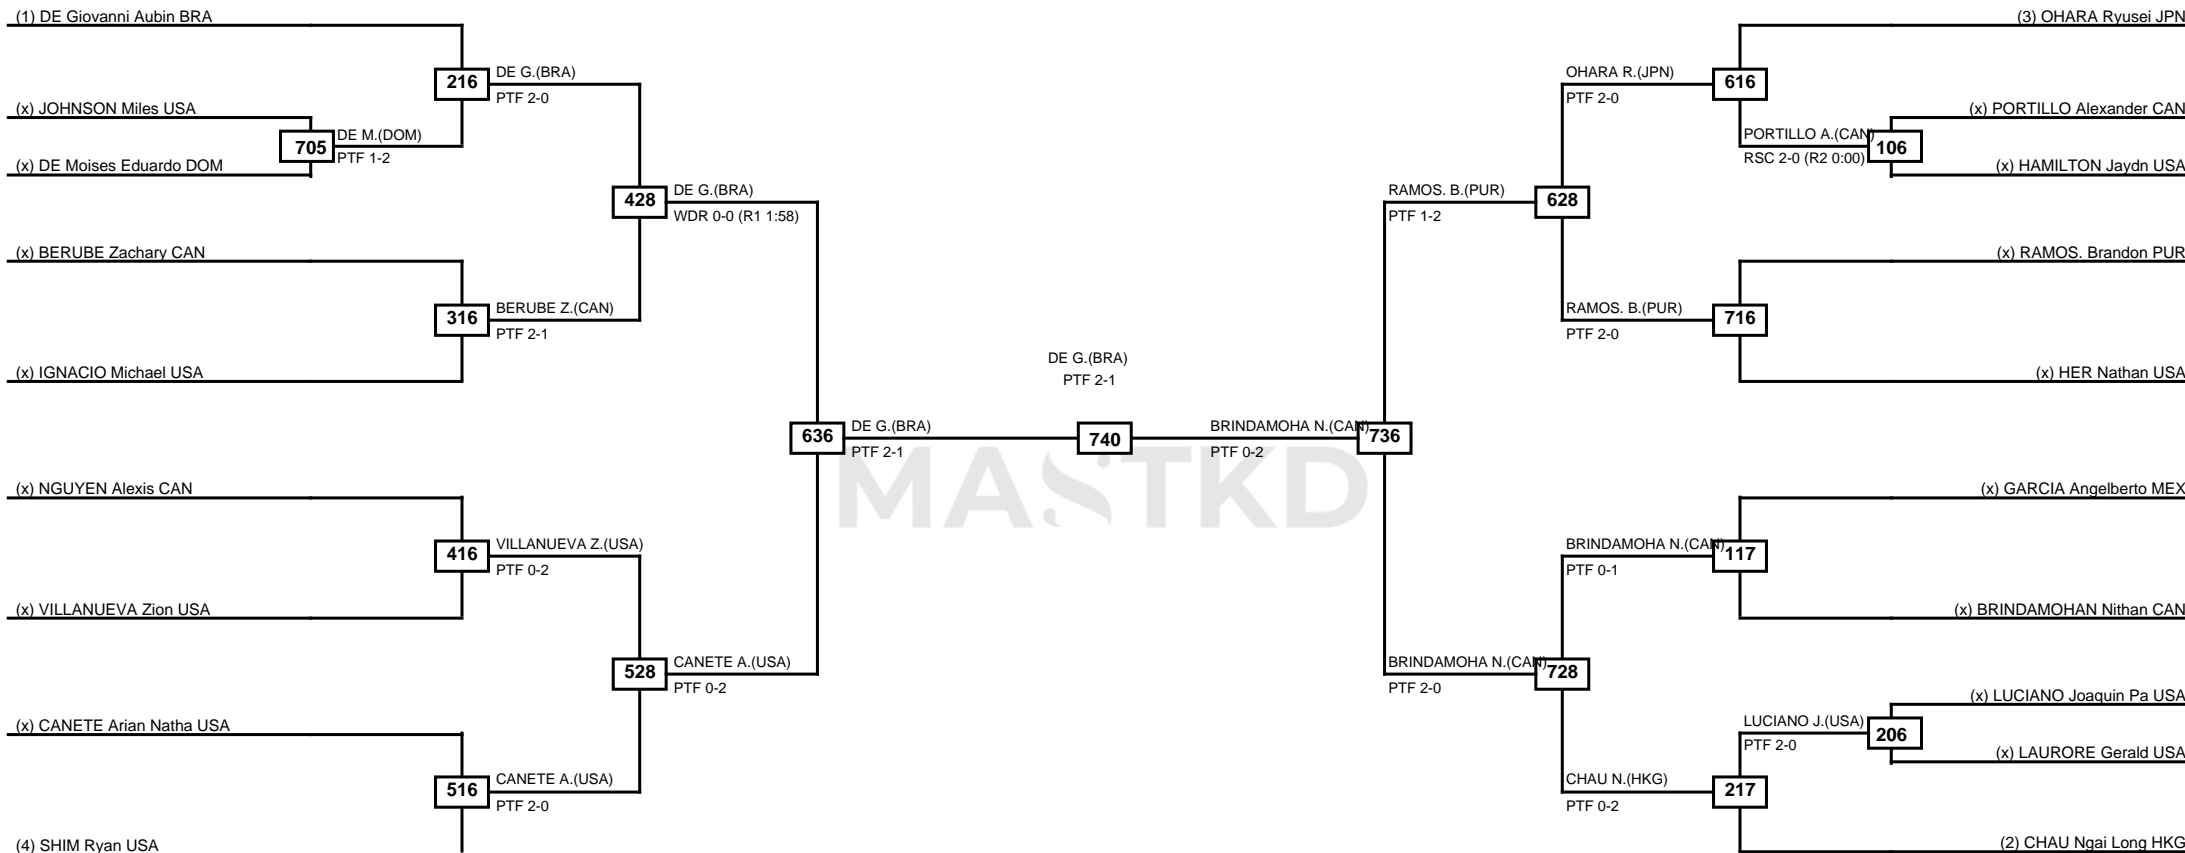

LEGEND RSC: Win by Referee stops contest WDR: Win by Withdrawal DQB: Win by Disqualification for Unsportsmanlike behavior
 (x)Seed PFT: Win by Final score DSQ: Win by Disqualification R: Round

Round of 64 Round of 32 Round of 16 Quarterfinals Semifinals Final Semifinals Quarterfinals Round of 16 Round of 32 Round of 64

LEGEND RSC: Win by Referee stops contest WDR: Win by Withdrawal DQB: Win by Disqualification for Unsportsmanlike behavior
(x)Seed PFT: Win by Final score DSQ: Win by Disqualification R: Round

Round of 32 Round of 16 Quarterfinals Semifinals Final Semifinals Quarterfinals Round of 16 Round of 32

Classification
1 CHIOK Chun Yin HKG
2 SALIM Sharif Gergely HUN
3 RODRIGUEZ Ilay PUR
3 OMAR Rayan CAN

LEGEND RSC: Win by Referee stops contest WDR: Win by Withdrawal DQB: Win by Disqualification for Unsportsmanlike behavior
(x)Seed PFT: Win by Final score DSQ: Win by Disqualification R: Round

Round of 32 Round of 16 Quarterfinals Semifinals Final Semifinals Quarterfinals Round of 16 Round of 32

Classification
1 DE Giovanni Aubin BRA
2 BRINDAMOHAN Nithan CAN
3 CANETE Arian Nathan USA
3 RAMOS. Brandon PUR