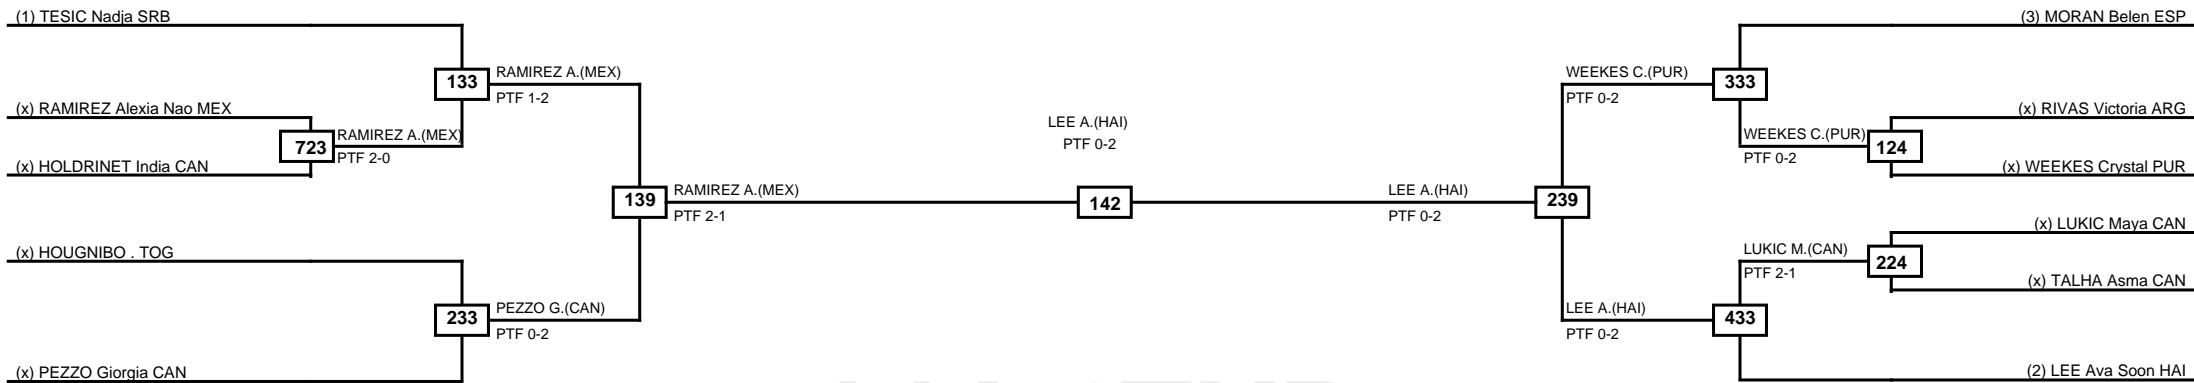

Round of 32 Round of 16 Quarterfinals Semifinals Final Semifinals Quarterfinals Round of 16 Round of 32

Classification
1 DE Giovanni Aubin BRA
2 BRINDAMOHAN Nithan CAN
3 CANETE Arian Nathan USA
3 RAMOS. Brandon PUR

LEGEND RSC: Win by Referee stops contest WDR: Win by Withdrawal DQB: Win by Disqualification for Unsportsmanlike behavior
 (x)Seed PFT: Win by Final score DSQ: Win by Disqualification R: Round

Round of 16	Quarterfinals	Semifinals	Final
-------------	---------------	------------	-------