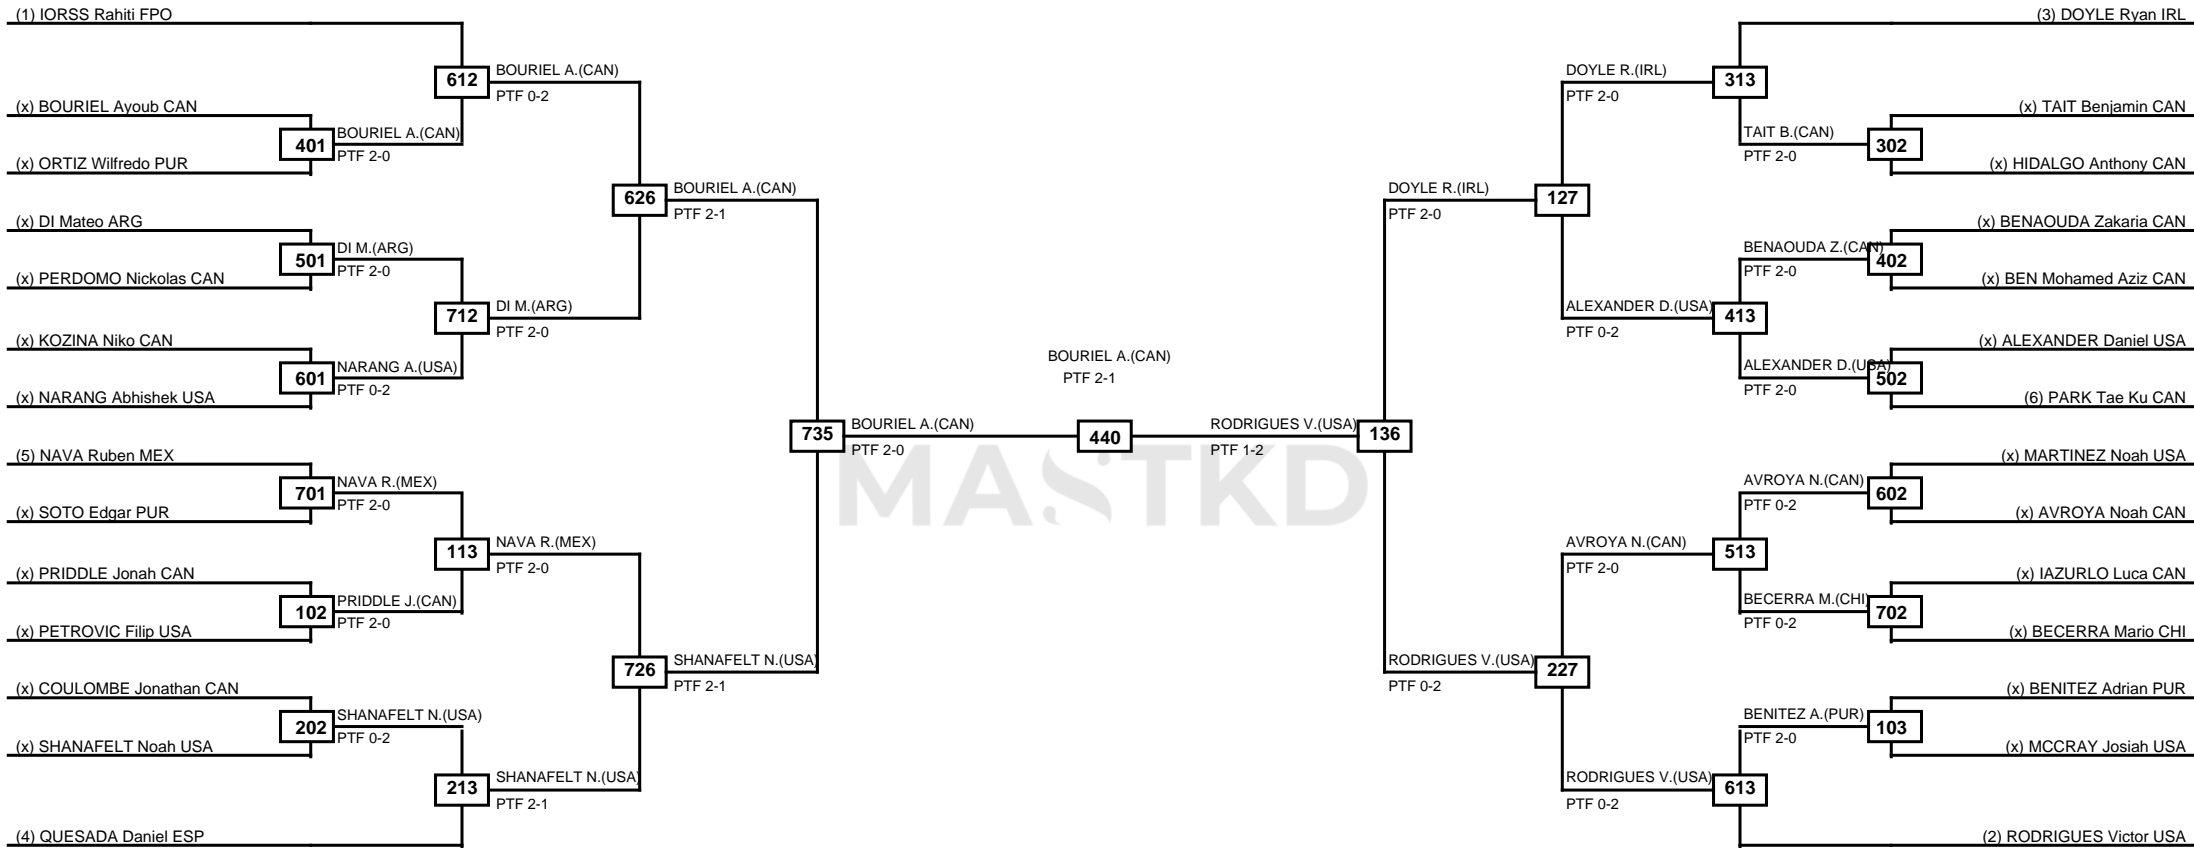

Round of 32 Round of 16 Quarterfinals Semifinals Final Semifinals Quarterfinals Round of 16 Round of 32

Classification
1 BOURIEL Ayoub CAN
2 RODRIGUES Victor USA
3 DOYLE Ryan IRL
3 SHANAFELT Noah USA

LEGEND RSC: Win by Referee stops contest WDR: Win by Withdrawal DQB: Win by Disqualification for Unsportsmanlike behavior
(x)Seed PFT: Win by Final score DSQ: Win by Disqualification R: Round

Round of 32 Round of 16 Quarterfinals Semifinals Final Semifinals Quarterfinals Round of 16 Round of 32

Classification
1 RODRIGUEZ Maikol USA
2 SOUZA Joao Victor BRA
3 JAFARZADEHPOUR Saman CAN
3 TSURUOKA Rei JPN

LEGEND RSC: Win by Referee stops contest WDR: Win by Withdrawal DQB: Win by Disqualification for Unsportsmanlike behavior
 (x)Seed PFT: Win by Final score DSQ: Win by Disqualification R: Round

Round of 64 Round of 32 Round of 16 Quarterfinals Semifinals Final Semifinals Quarterfinals Round of 16 Round of 32 Round of 64

LEGEND RSC: Win by Referee stops contest WDR: Win by Withdrawal DQB: Win by Disqualification for Unsportsmanlike behavior
(x)Seed PFT: Win by Final score DSQ: Win by Disqualification R: Round

Round of 32 Round of 16 Quarterfinals Semifinals Final Semifinals Quarterfinals Round of 16 Round of 32