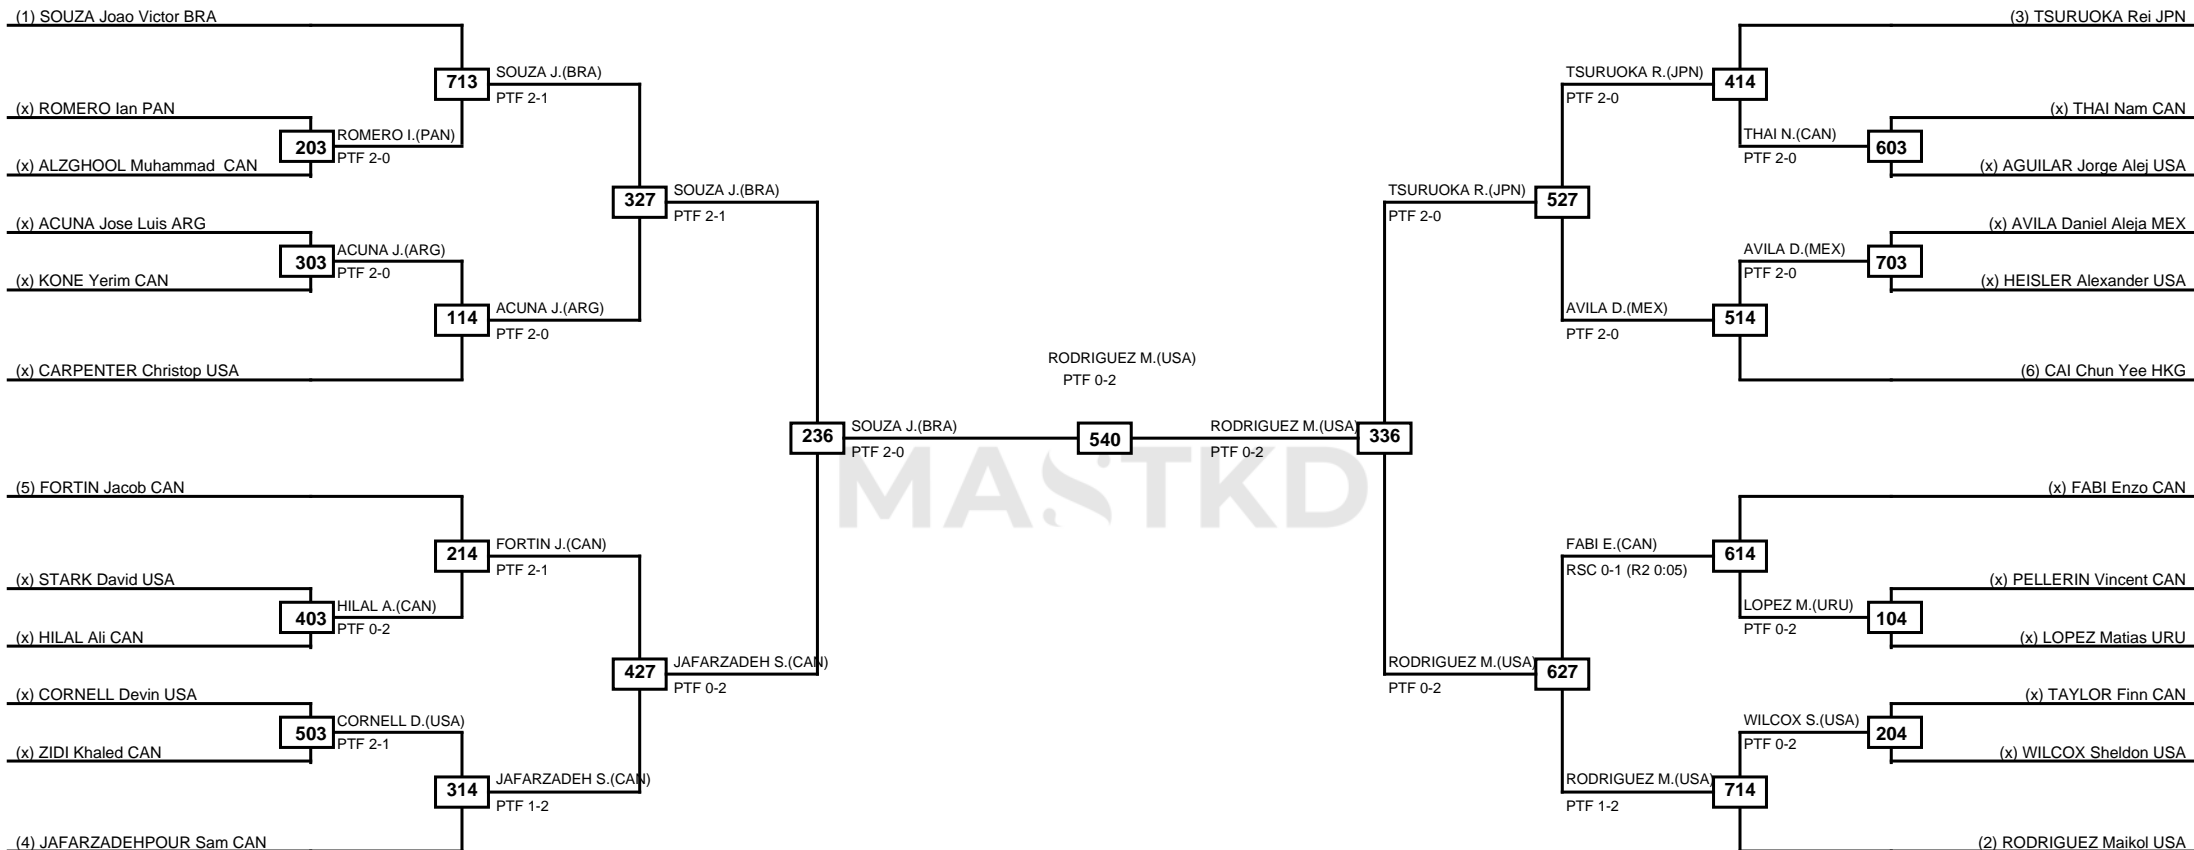

Round of 32 Round of 16 Quarterfinals Semifinals Final Semifinals Quarterfinals Round of 16 Round of 32

Classification
1 BOURIEL Ayoub CAN
2 RODRIGUES Victor USA
3 DOYLE Ryan IRL
3 SHANAFELT Noah USA

LEGEND RSC: Win by Referee stops contest WDR: Win by Withdrawal DQB: Win by Disqualification for Unsportsmanlike behavior
(x)Seed PFT: Win by Final score DSQ: Win by Disqualification R: Round

Round of 32 Round of 16 Quarterfinals Semifinals Final Semifinals Quarterfinals Round of 16 Round of 32

Classification
1 RODRIGUEZ Maikol USA
2 SOUZA Joao Victor BRA
3 JAFARZADEHPOUR Saman CAN
3 TSURUOKA Rei JPN

LEGEND RSC: Win by Referee stops contest WDR: Win by Withdrawal DQB: Win by Disqualification for Unsportsmanlike behavior
 (x)Seed PFT: Win by Final score DSQ: Win by Disqualification R: Round

Round of 64 Round of 32 Round of 16 Quarterfinals Semifinals Final Semifinals Quarterfinals Round of 16 Round of 32 Round of 64

LEGEND RSC: Win by Referee stops contest WDR: Win by Withdrawal DQB: Win by Disqualification for Unsportsmanlike behavior
(x)Seed PFT: Win by Final score DSQ: Win by Disqualification R: Round

Round of 32 Round of 16 Quarterfinals Semifinals Final Semifinals Quarterfinals Round of 16 Round of 32