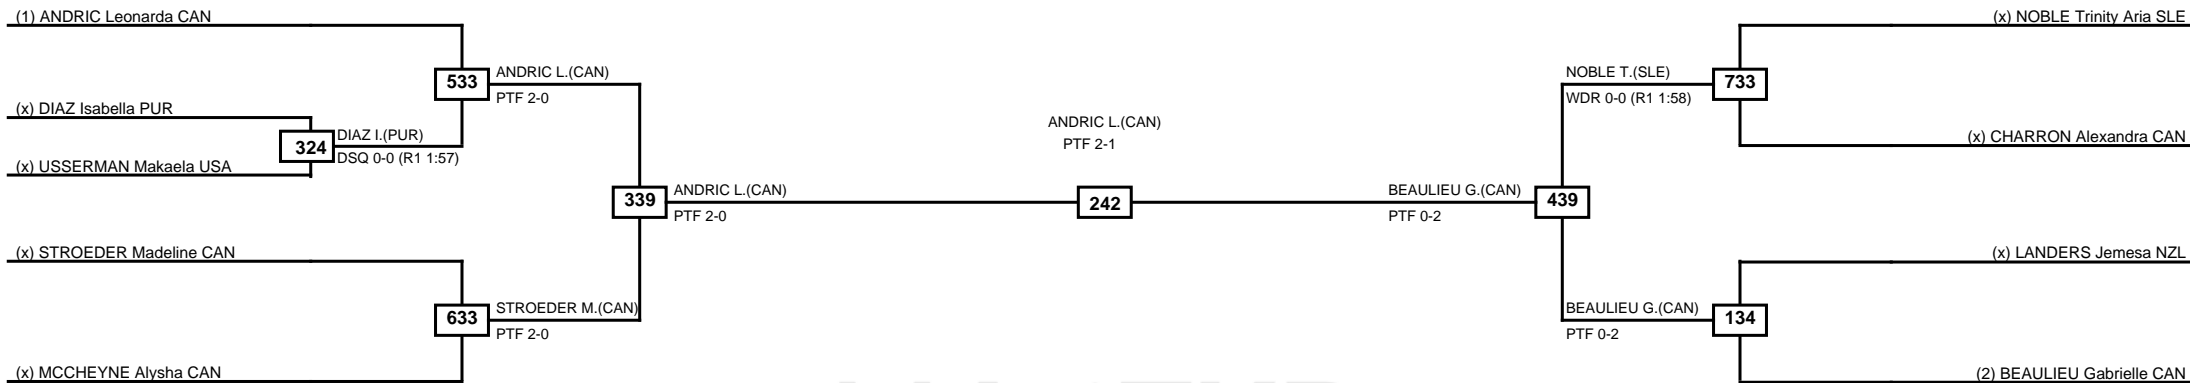

Round of 16	Quarterfinals	Semifinals	Final	Semifinals	Quarterfinals	Round of 16

Classification
1 ANDRIC Leonarda CAN
2 BEAULIEU Gabrielle CAN
3 STROEDER Madeline CAN
3 NOBLE Trinity Arianna Isabella SLE

LEGEND	RSC: Win by Referee stops contest	WDR: Win by Withdrawal	DQB: Win by Disqualification for Unsportsmanlike behavior
(x)Seed	PFT: Win by Final score	DSQ: Win by Disqualification	R: Round