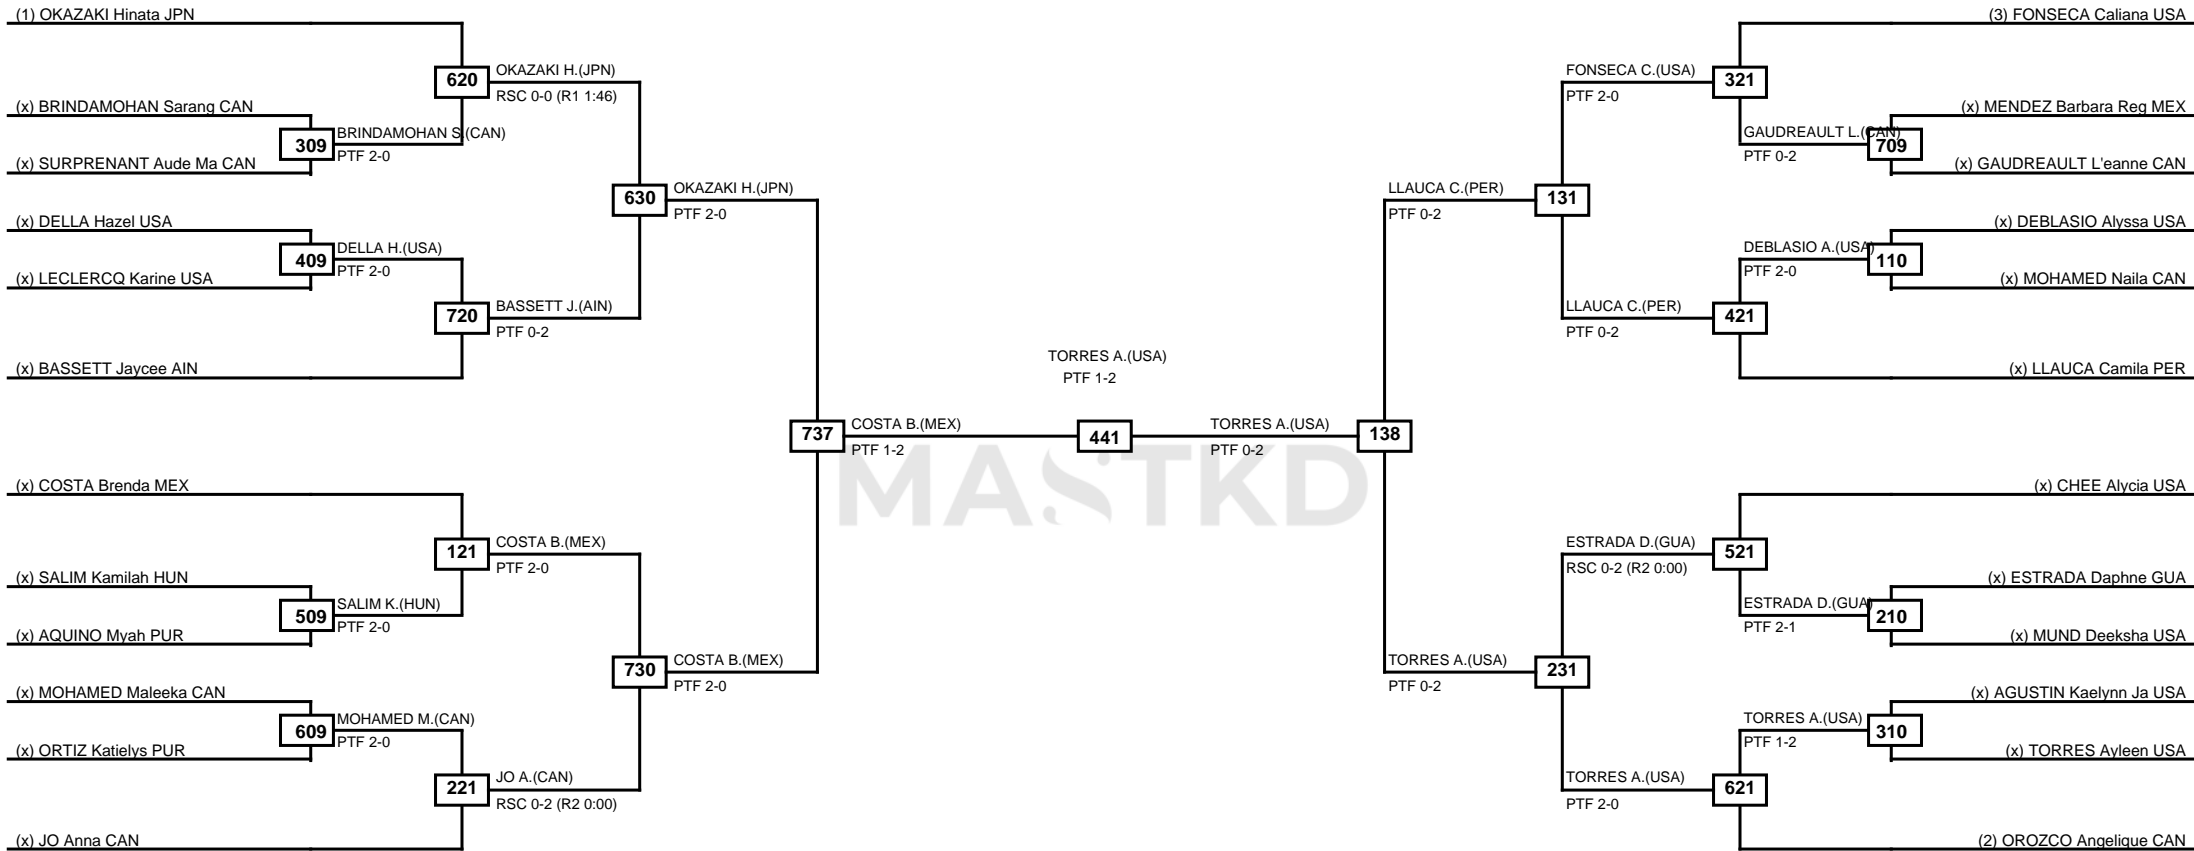

Round of 32 Round of 16 Quarterfinals Semifinals Final Semifinals Quarterfinals Round of 16 Round of 32

Classification
1 PEREZ Alma Maria ESP
2 KLAkala Magdalini GRE
3 FERRERIRA Nadia MEX
3 TATIANCHENKO Sophia CAN

LEGEND RSC: Win by Referee stops contest WDR: Win by Withdrawal DQB: Win by Disqualification for Unsportsmanlike behavior
 (x)Seed PFT: Win by Final score DSQ: Win by Disqualification R: Round

Round of 32 Round of 16 Quarterfinals Semifinals Final Semifinals Quarterfinals Round of 16 Round of 32

Round of 32 Round of 16 Quarterfinals Semifinals Final Semifinals Quarterfinals Round of 16 Round of 32

LEGEND RSC: Win by Referee stops contest WDR: Win by Withdrawal DQB: Win by Disqualification for Unsportsmanlike behavior
(x)Seed PFT: Win by Final score DSQ: Win by Disqualification R: Round