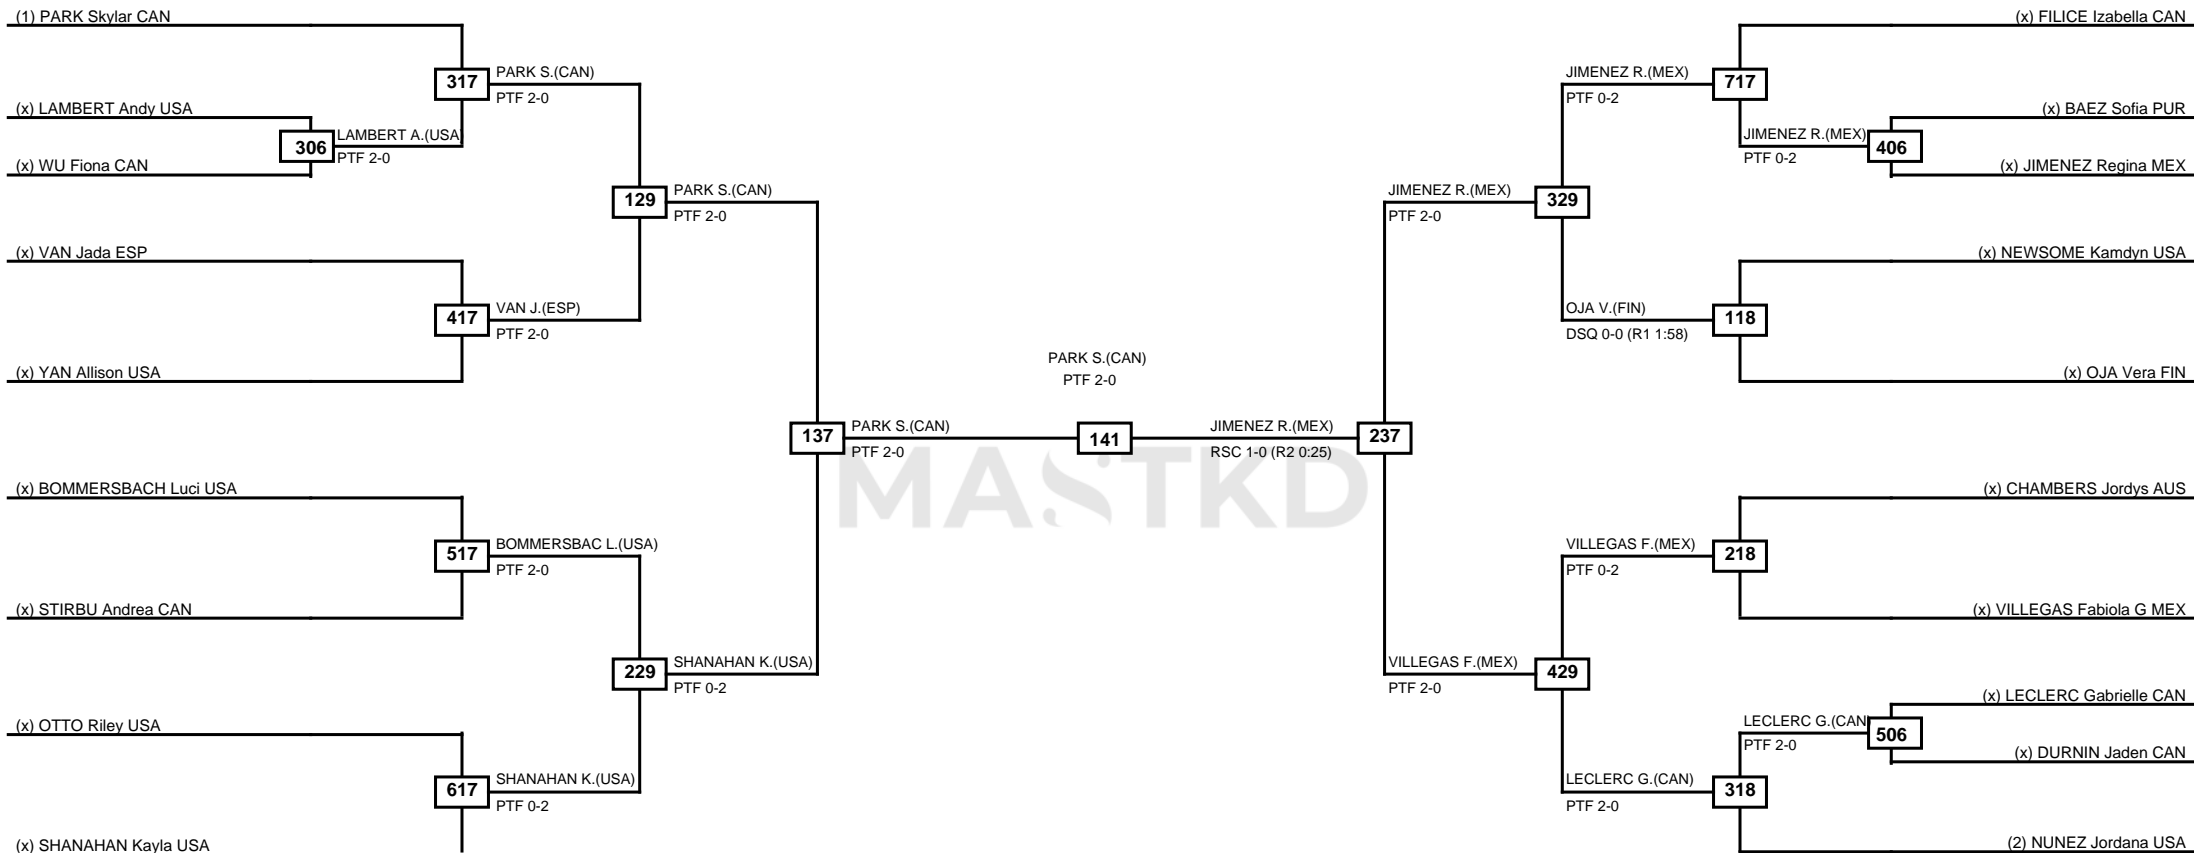

Round of 16	Quarterfinals	Semifinals	Final	Semifinals	Quarterfinals	Round of 16
-------------	---------------	------------	-------	------------	---------------	-------------

Classification
1 ANDRIC Leonarda CAN
2 BEAULIEU Gabrielle CAN
3 STROEDER Madeline CAN
3 NOBLE Trinity Arianna Isabella SLE

LEGEND	RSC: Win by Referee stops contest	WDR: Win by Withdrawal	DQB: Win by Disqualification for Unsportsmanlike behavior
(x)Seed	PFT: Win by Final score	DSQ: Win by Disqualification	R: Round

Round of 32 Round of 16 Quarterfinals Semifinals Final Semifinals Quarterfinals Round of 16 Round of 32