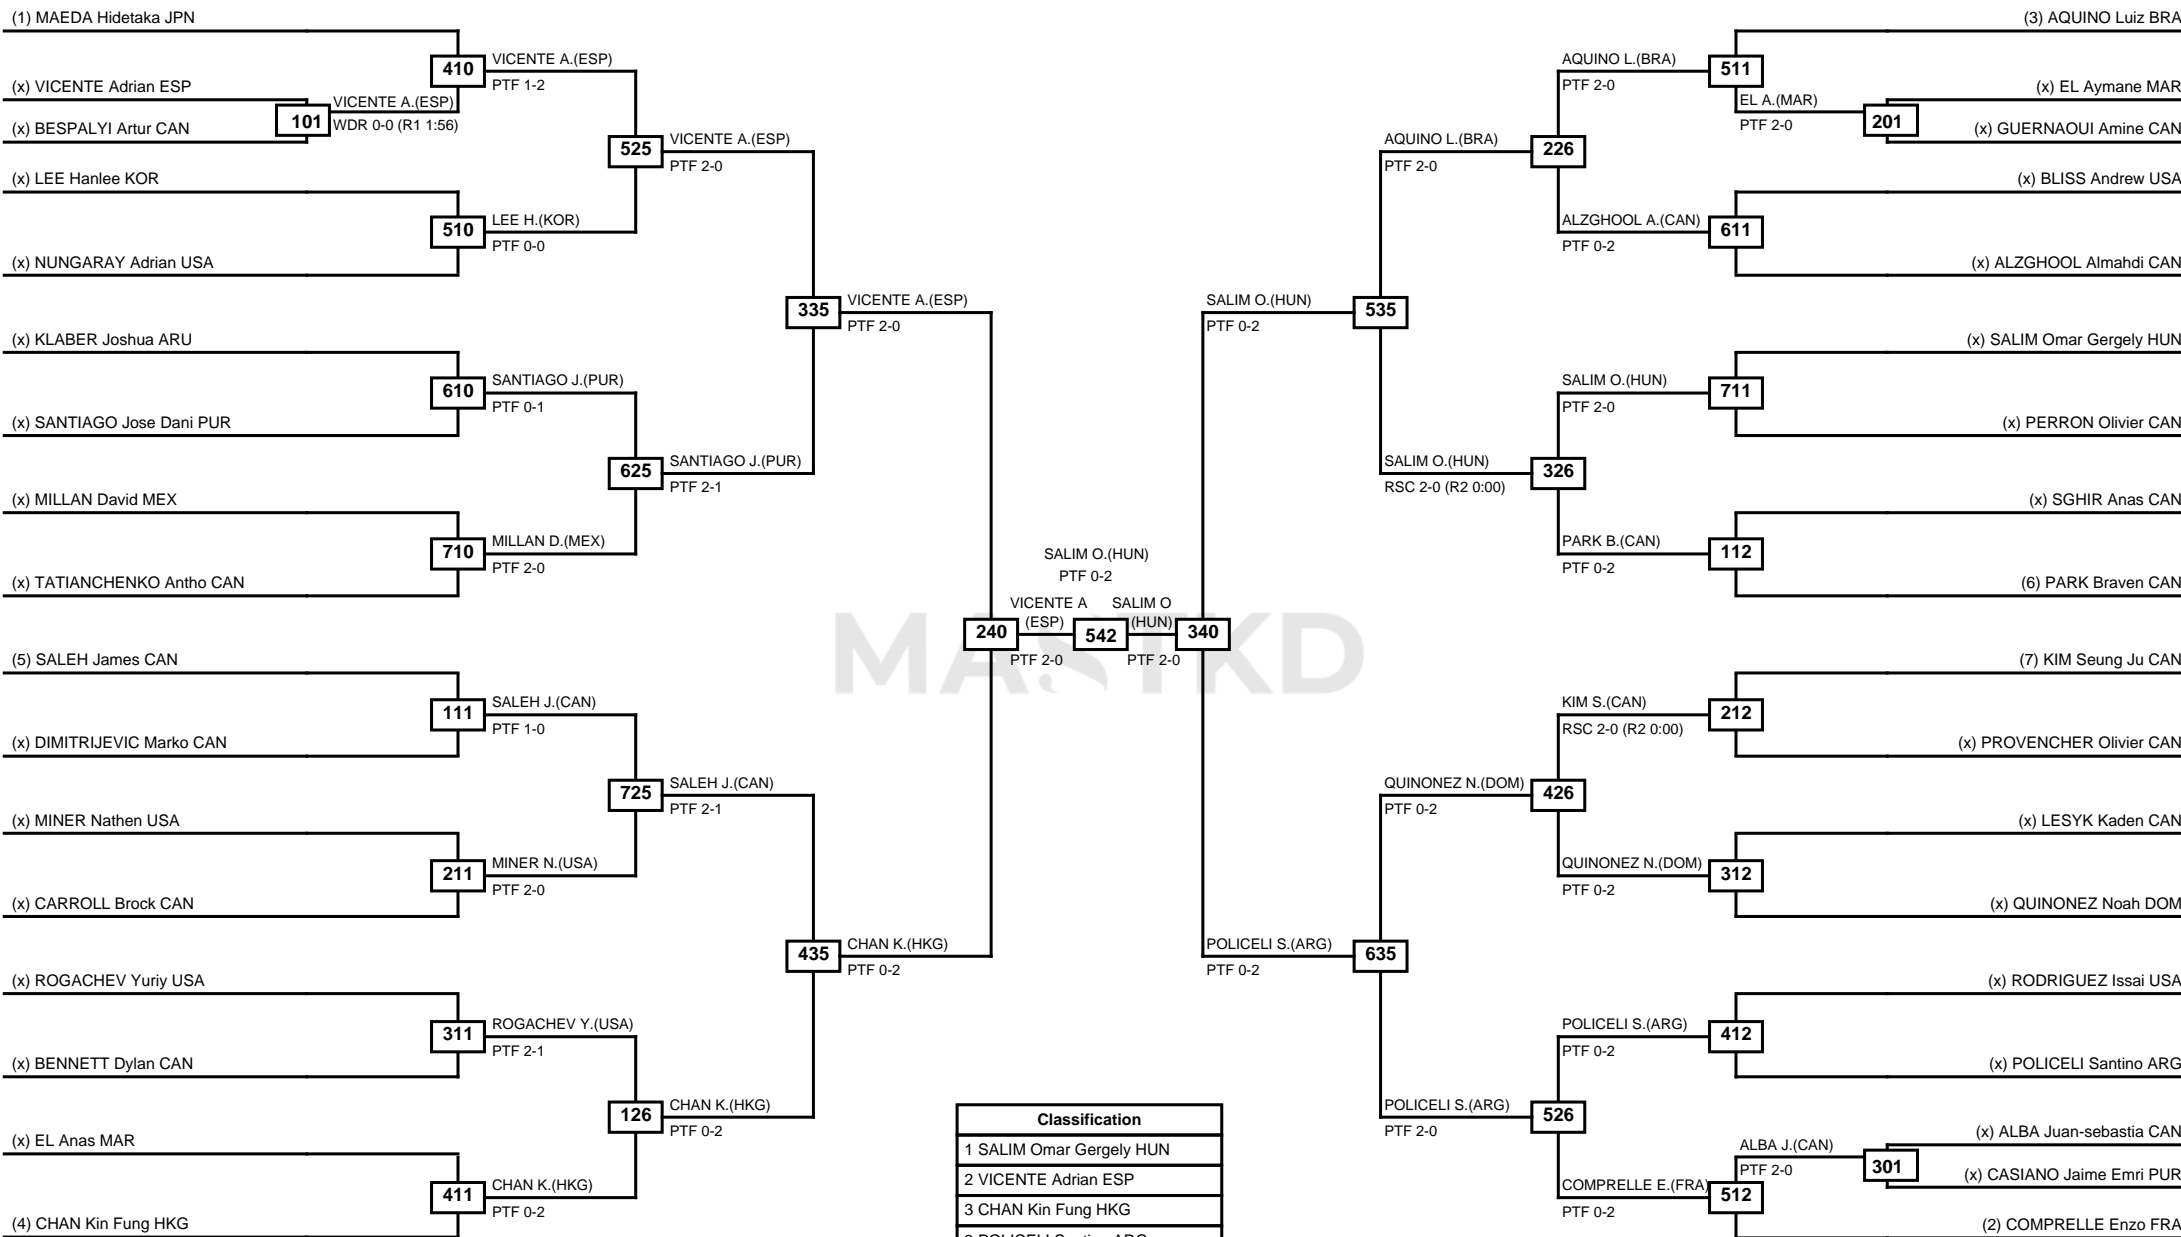

Round of 32 Round of 16 Quarterfinals Semifinals Final Semifinals Quarterfinals Round of 16 Round of 32

Classification
1 RODRIGUEZ Maikol USA
2 SOUZA Joao Victor BRA
3 JAFARZADEHPOUR Saman CAN
3 TSURUOKA Rei JPN

LEGEND RSC: Win by Referee stops contest WDR: Win by Withdrawal DQB: Win by Disqualification for Unsportsmanlike behavior
 (x)Seed PFT: Win by Final score DSQ: Win by Disqualification R: Round

Round of 64 Round of 32 Round of 16 Quarterfinals Semifinals Final Semifinals Quarterfinals Round of 16 Round of 32 Round of 64

LEGEND RSC: Win by Referee stops contest WDR: Win by Withdrawal DQB: Win by Disqualification for Unsportsmanlike behavior
(x)Seed PFT: Win by Final score DSQ: Win by Disqualification R: Round

Round of 32 Round of 16 Quarterfinals Semifinals Final Semifinals Quarterfinals Round of 16 Round of 32