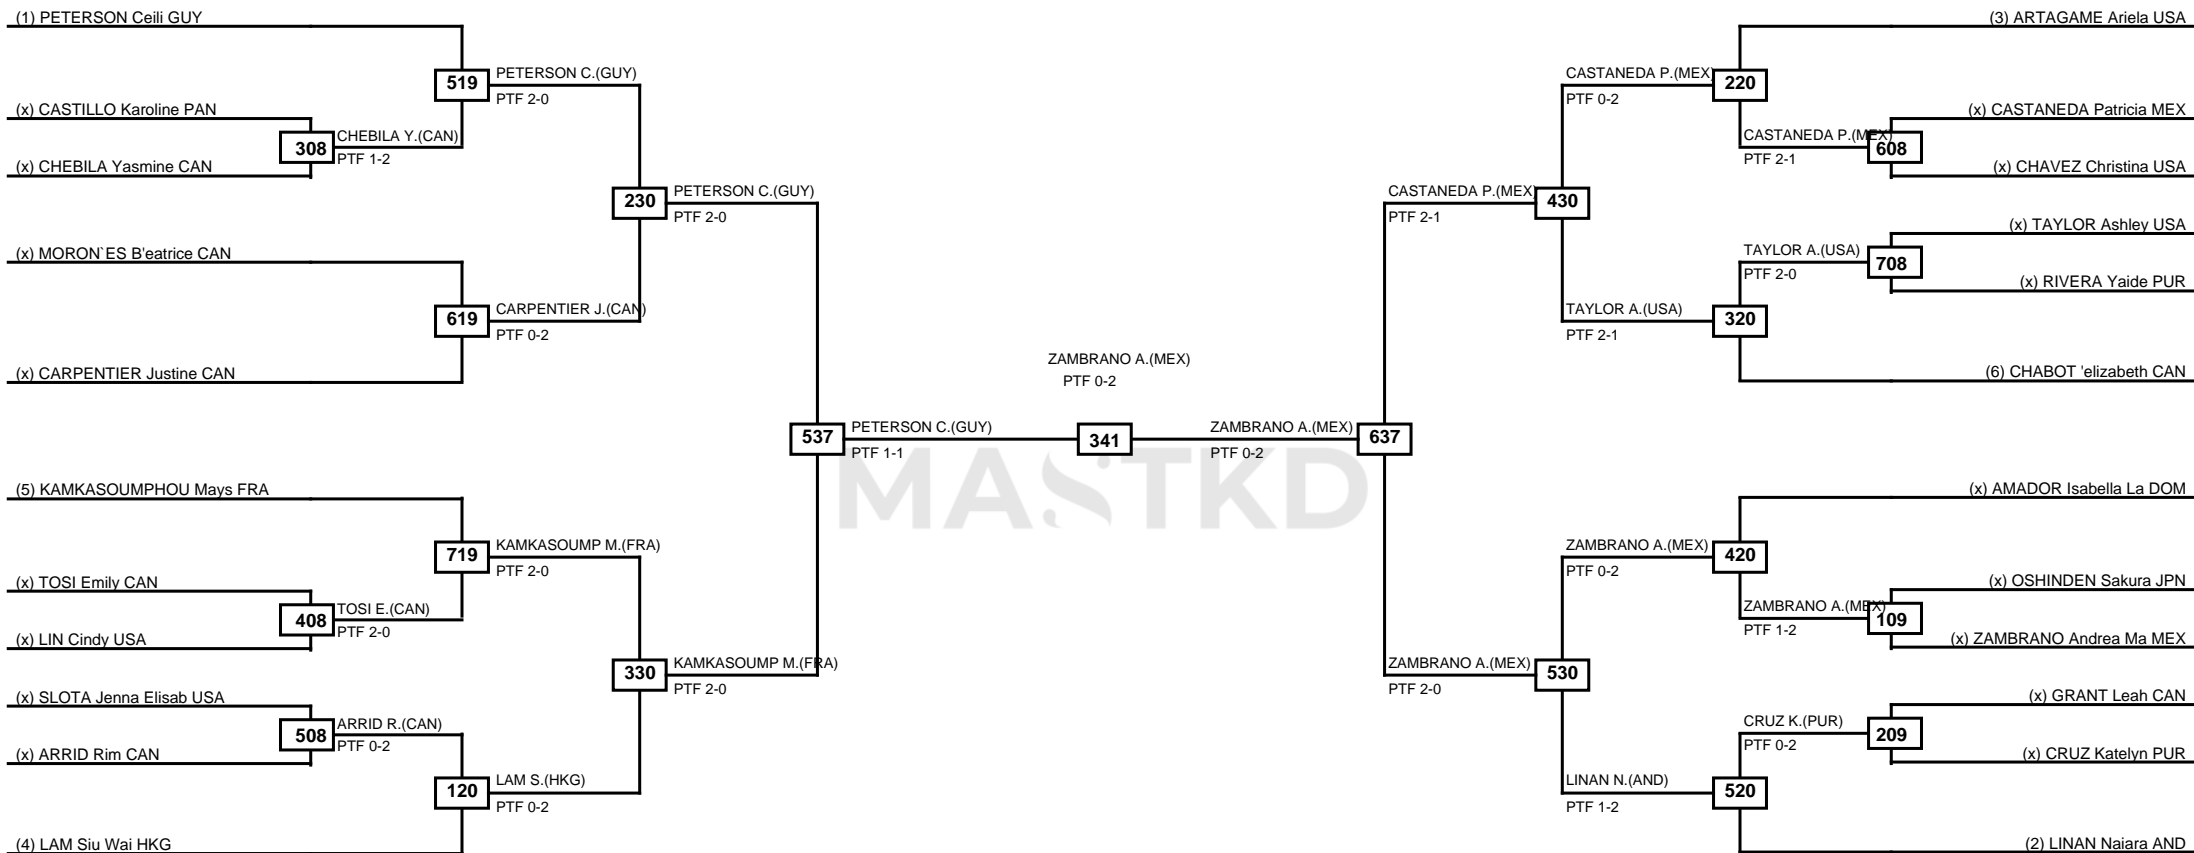

Round of 32 Round of 16 Quarterfinals Semifinals Final Semifinals Quarterfinals Round of 16 Round of 32

Classification
1 PEREZ Alma Maria ESP
2 KLAkala Magdalini GRE
3 FERRERIRA Nadia MEX
3 TATIANCHENKO Sophia CAN

LEGEND RSC: Win by Referee stops contest WDR: Win by Withdrawal DQB: Win by Disqualification for Unsportsmanlike behavior
 (x)Seed PFT: Win by Final score DSQ: Win by Disqualification R: Round

Round of 32 Round of 16 Quarterfinals Semifinals Final Semifinals Quarterfinals Round of 16 Round of 32