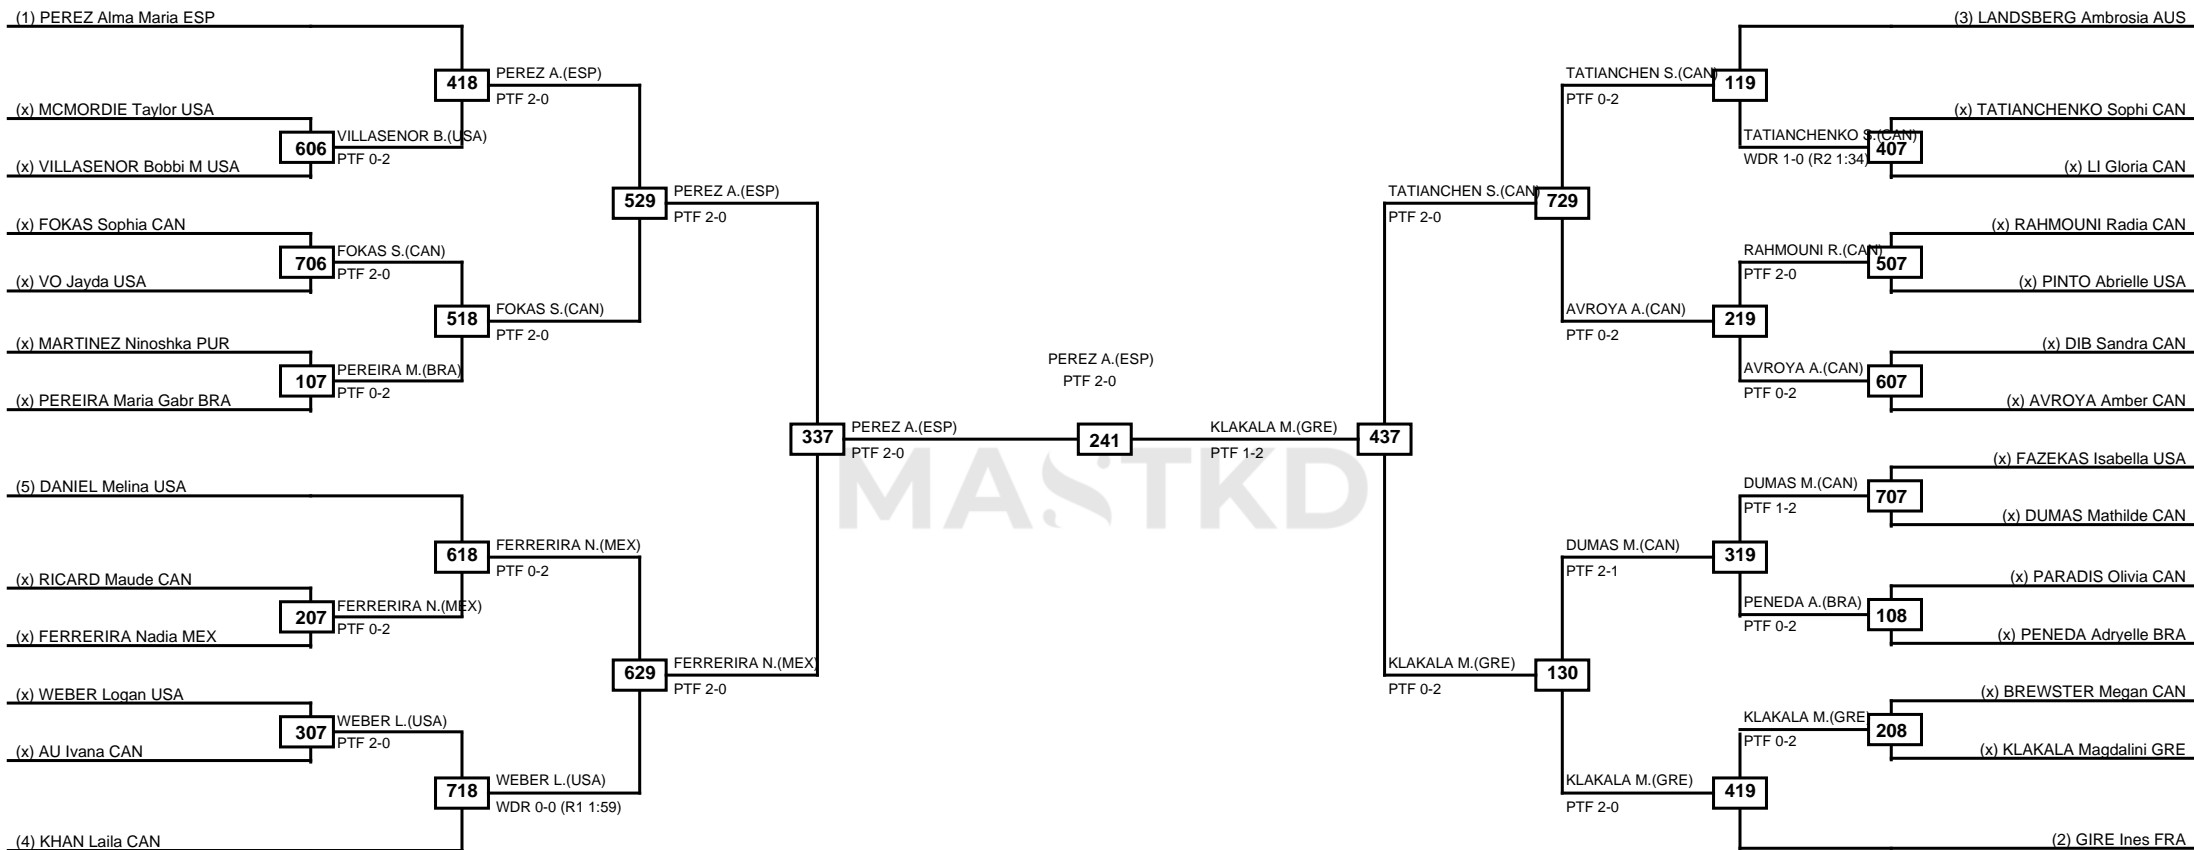

Round of 32   Round of 16   Quarterfinals   Semifinals   Final   Semifinals   Quarterfinals   Round of 16   Round of 32

Classification
1 PEREZ Alma Maria ESP
2 KLAkala Magdalini GRE
3 FERRERIRA Nadia MEX
3 TATIANCHENKO Sophia CAN

LEGEND RSC: Win by Referee stops contest   WDR: Win by Withdrawal   DQB: Win by Disqualification for Unsportsmanlike behavior
(x)Seed   PFT: Win by Final score   DSQ: Win by Disqualification   R: Round