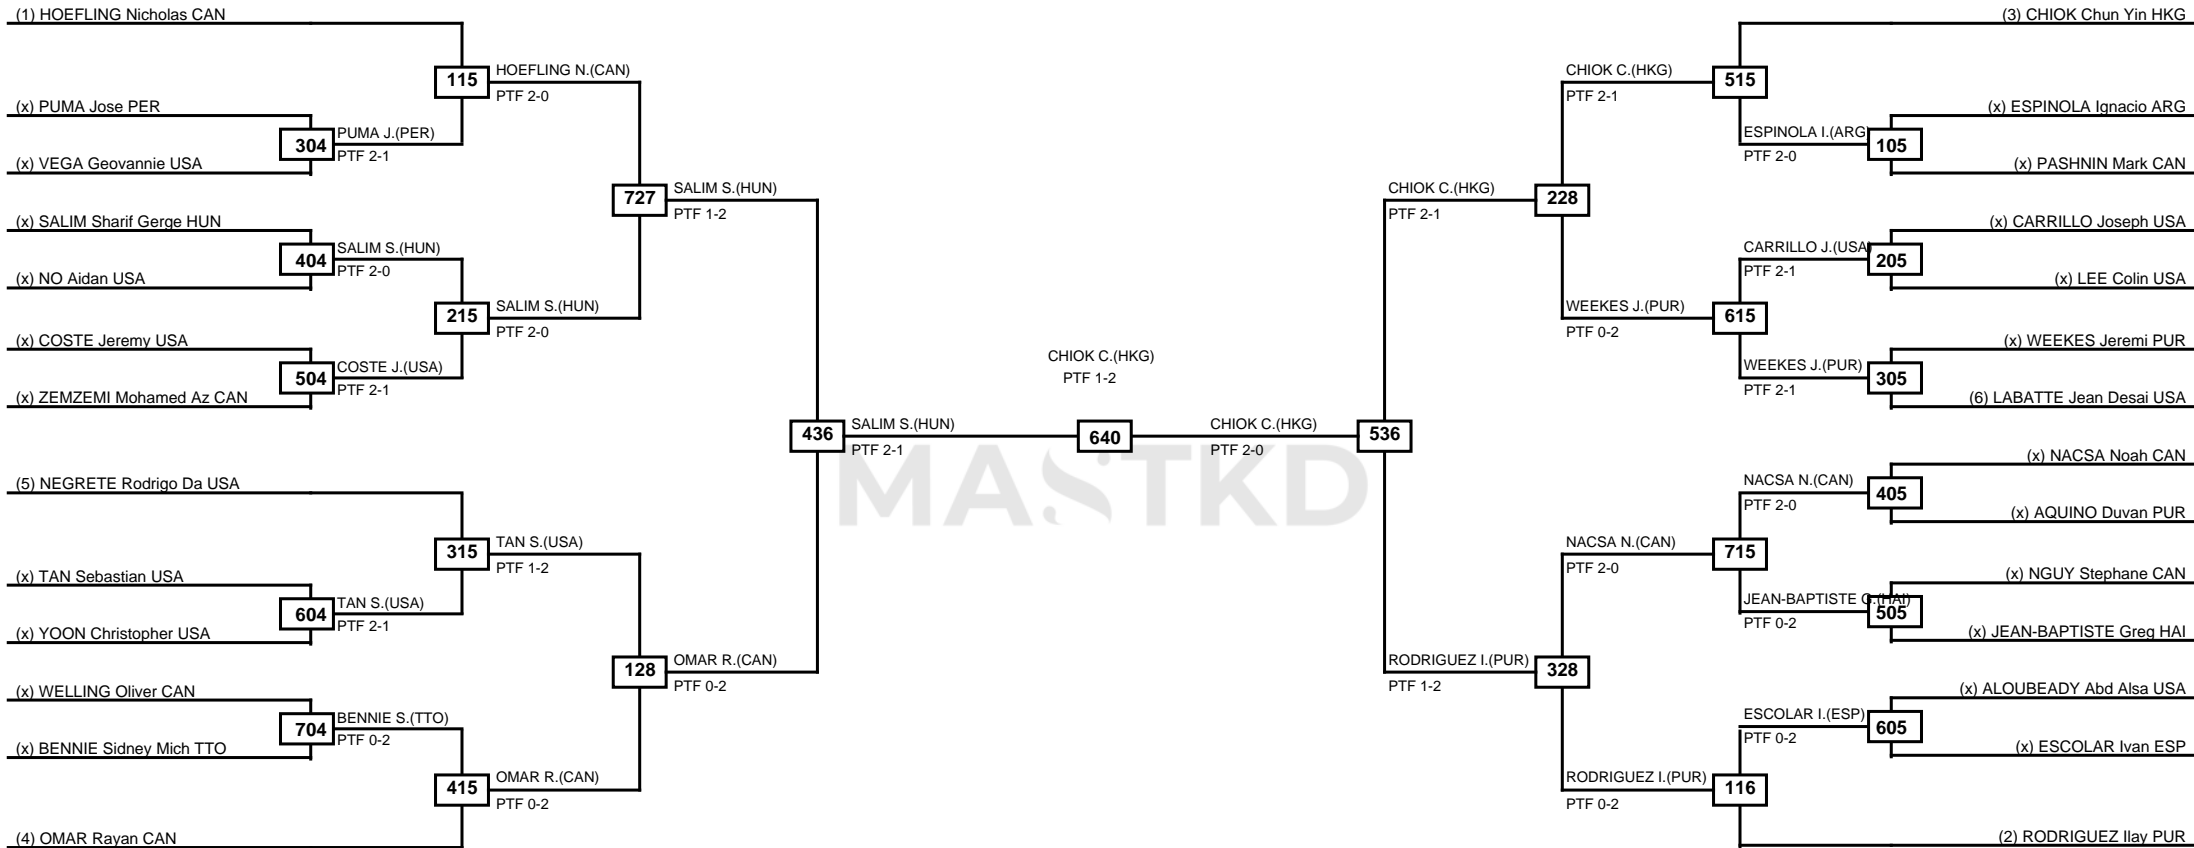

LEGEND RSC: Win by Referee stops contest WDR: Win by Withdrawal DQB: Win by Disqualification for Unsportsmanlike behavior
 (x)Seed PFT: Win by Final score DSQ: Win by Disqualification R: Round

Round of 64 Round of 32 Round of 16 Quarterfinals Semifinals Final Semifinals Quarterfinals Round of 16 Round of 32 Round of 64

LEGEND RSC: Win by Referee stops contest WDR: Win by Withdrawal DQB: Win by Disqualification for Unsportsmanlike behavior
(x)Seed PFT: Win by Final score DSQ: Win by Disqualification R: Round

Round of 32 Round of 16 Quarterfinals Semifinals Final Semifinals Quarterfinals Round of 16 Round of 32