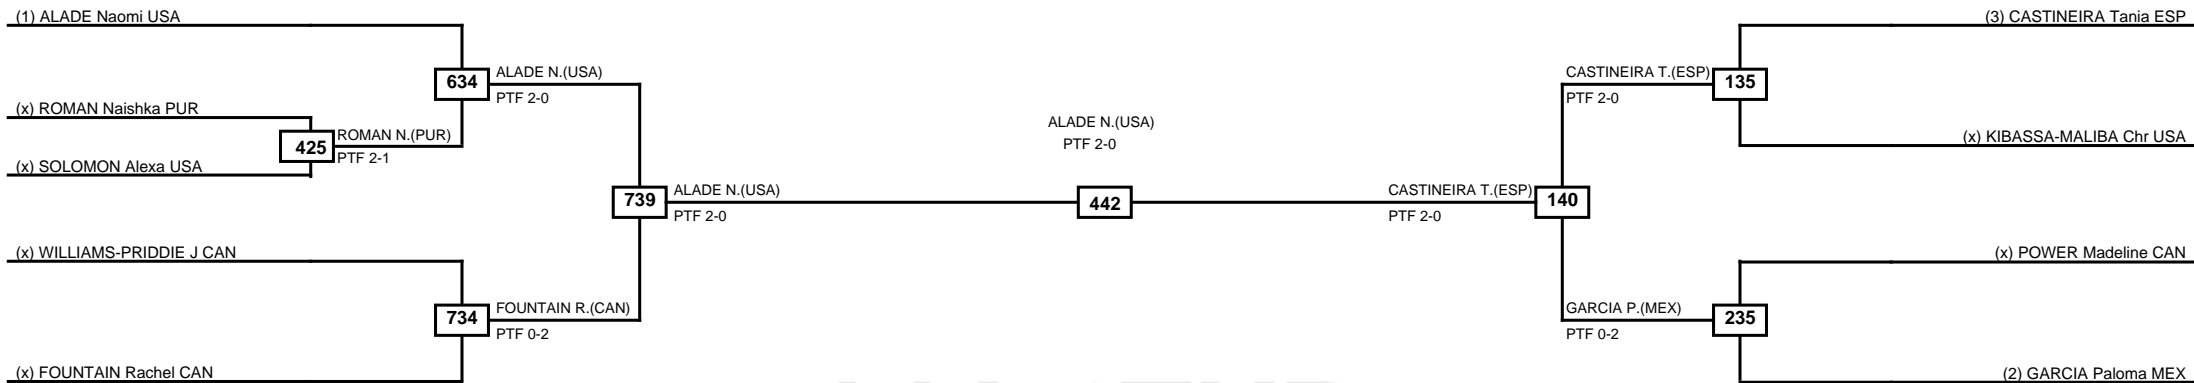

Round of 16	Quarterfinals	Semifinals	Final	Semifinals	Quarterfinals	Round of 16

MASTKD

Classification
1 ALADE Naomi USA
2 CASTINEIRA Tania ESP
3 GARCIA Paloma MEX
3 FOUNTAIN Rachel CAN

LEGEND	RSC: Win by Referee stops contest	WDR: Win by Withdrawal	DQB: Win by Disqualification for Unsportsmanlike behavior
(x)Seed	PFT: Win by Final score	DSQ: Win by Disqualification	R: Round