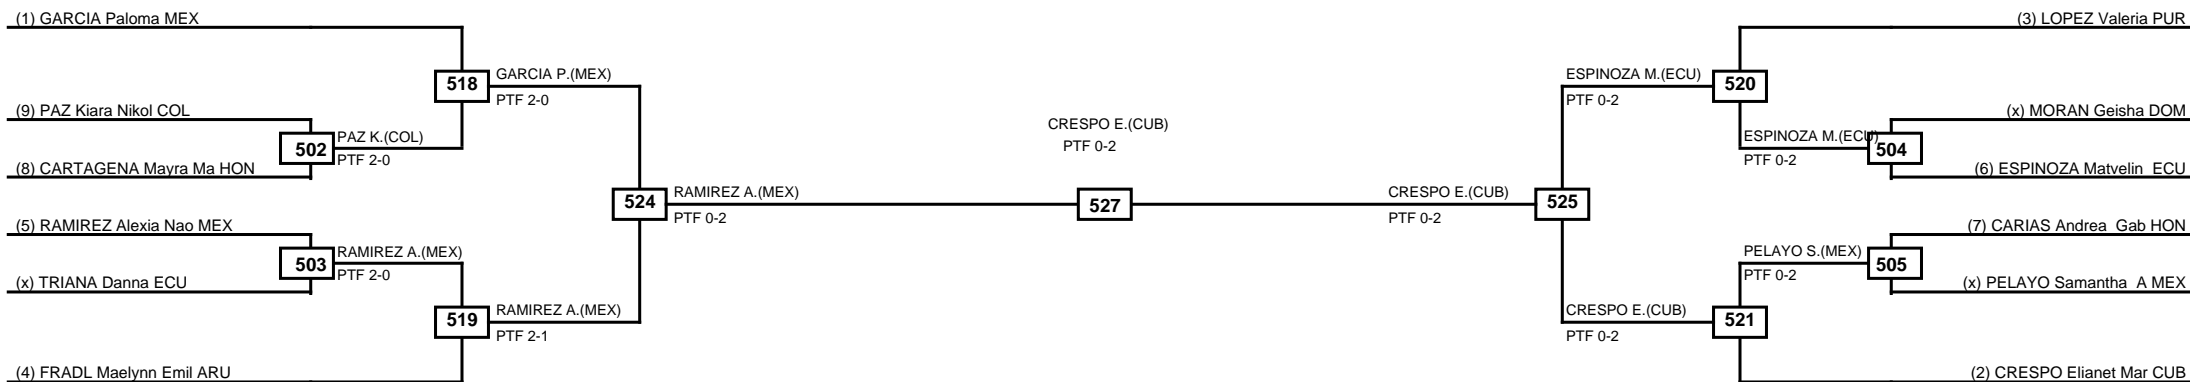

Round of 16	Quarterfinals	Semifinals	Final	Semifinals	Quarterfinals	Round of 16

MASTKD

Classification
1 CRESPO Elianet Maria CUB
2 RAMIREZ Alexia Naomi MEX
3 ESPINOZA Matvelin Daniela ECU
3 GARCIA Paloma MEX

LEGEND	RSC: Win by Referee stops contest	WDR: Win by Withdrawal	DQB: Win by Disqualification for Unsportsmanlike behavior
	(x)Seed	PFT: Win by Final score	DSQ: Win by Disqualification
			R: Round