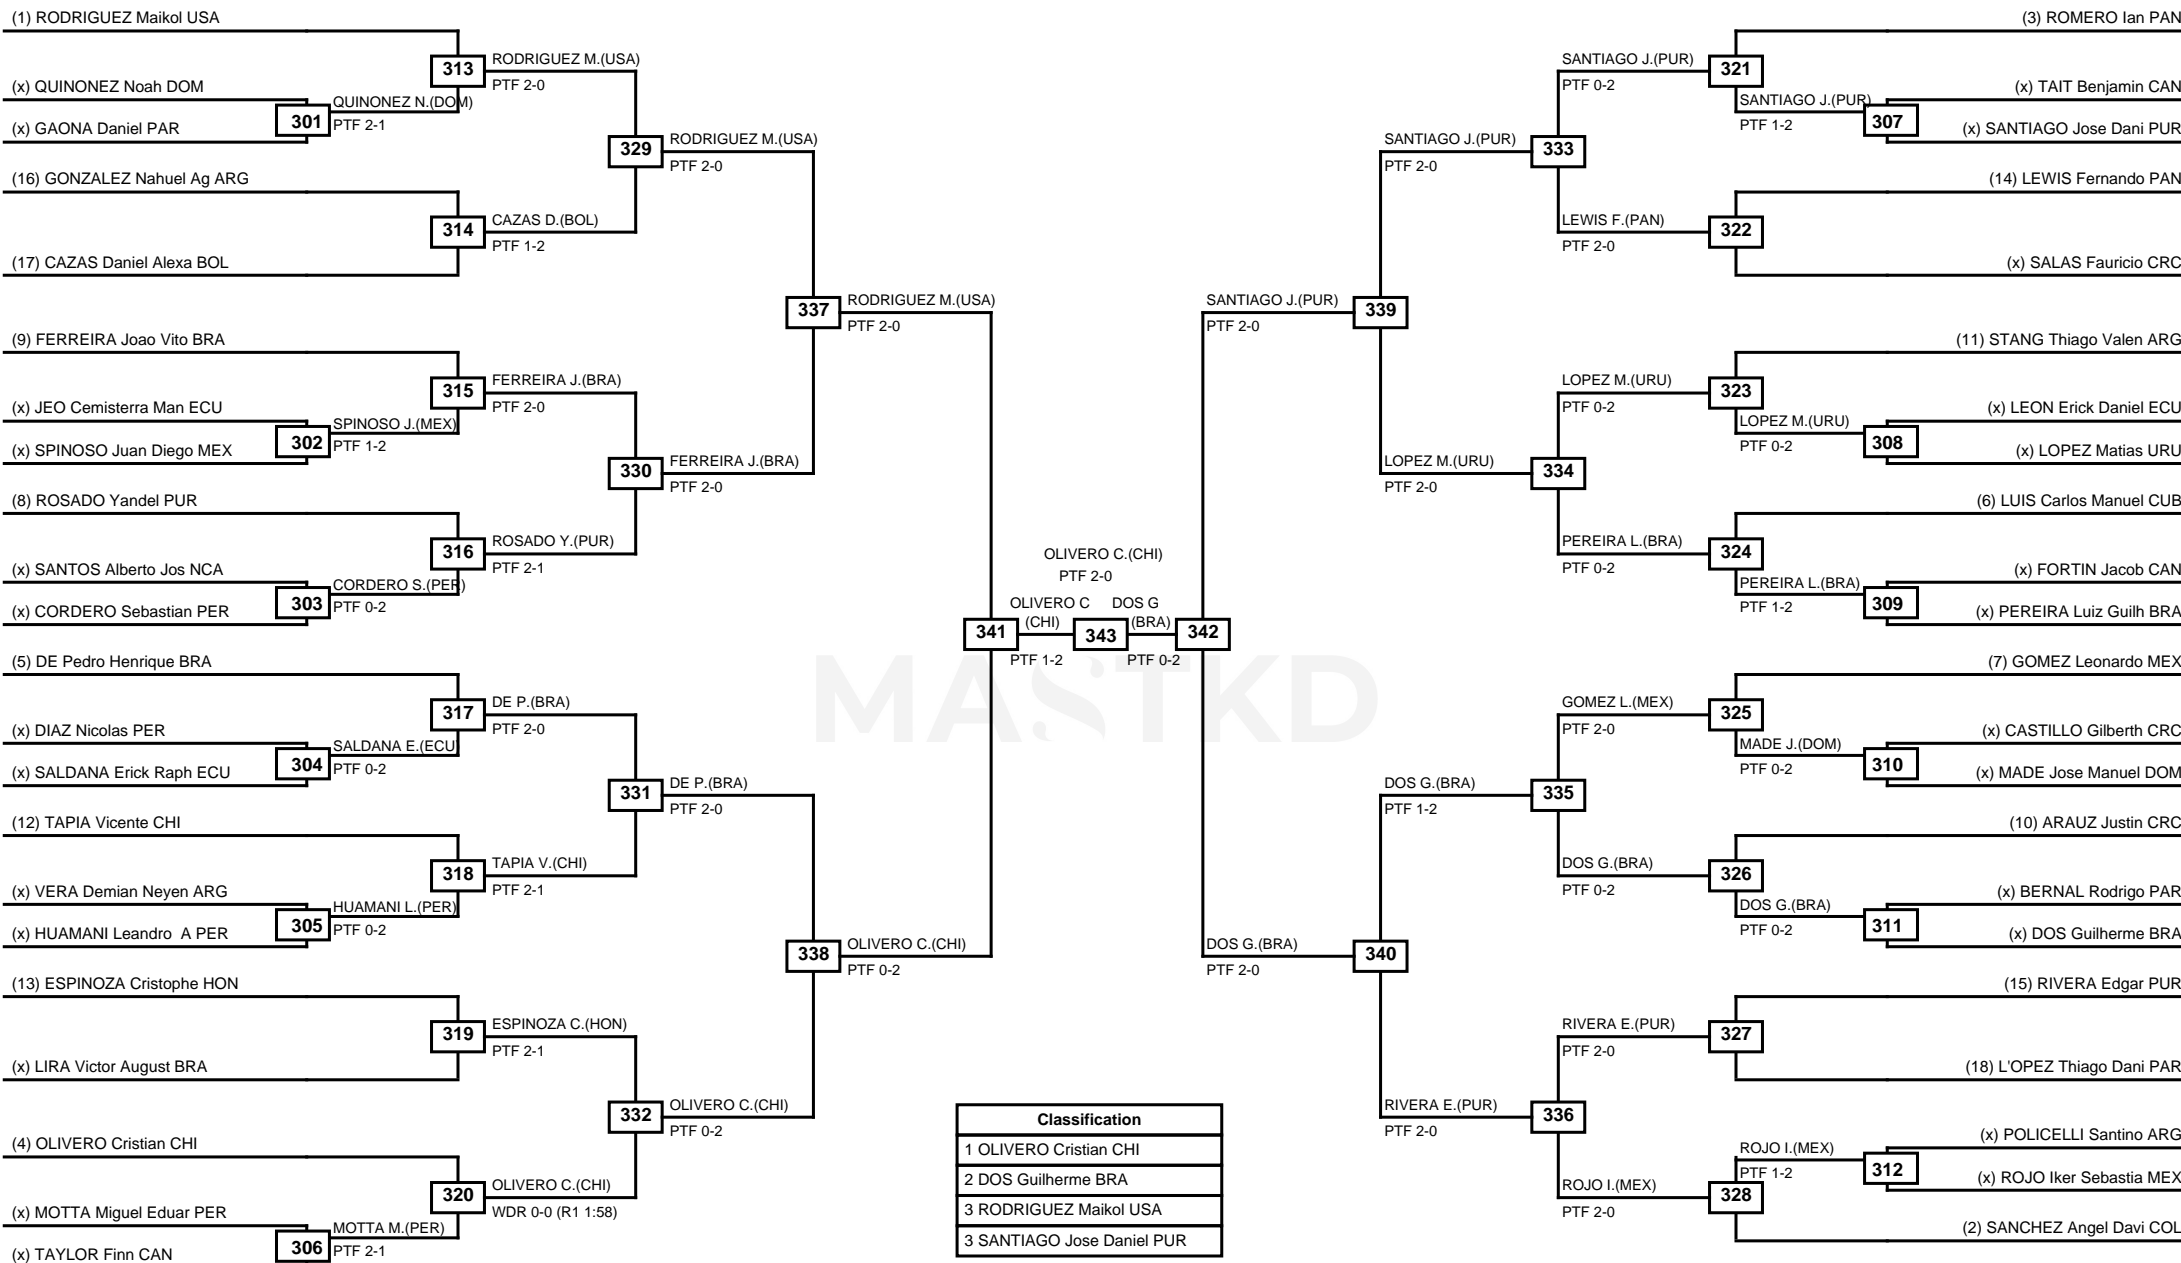

Round of 32   Round of 16   Quarterfinals   Semifinals   Final   Semifinals   Quarterfinals   Round of 16   Round of 32

Classification
1 RODRIGUES Henrique Marques BRA
2 MEIRELLES Arthur BRA
3 MONTALVO VACA Juan Pablo BOL
3 DI LEO Mateo ARG

LEGEND RSC: Win by Referee stops contest   WDR: Win by Withdrawal   DQB: Win by Disqualification for Unsportsmanlike behavior  
(x)Seed   PFT: Win by Final score   DSQ: Win by Disqualification   R: Round

Round of 64   Round of 32   Round of 16   Quarterfinals   Semifinals   Final   Semifinals   Quarterfinals   Round of 16   Round of 32   Round of 64

LEGEND   RSC: Win by Referee stops contest   WDR: Win by Withdrawal   DQB: Win by Disqualification for Unsportsmanlike behavior  
(x)Seed   PFT: Win by Final score   DSQ: Win by Disqualification   R: Round