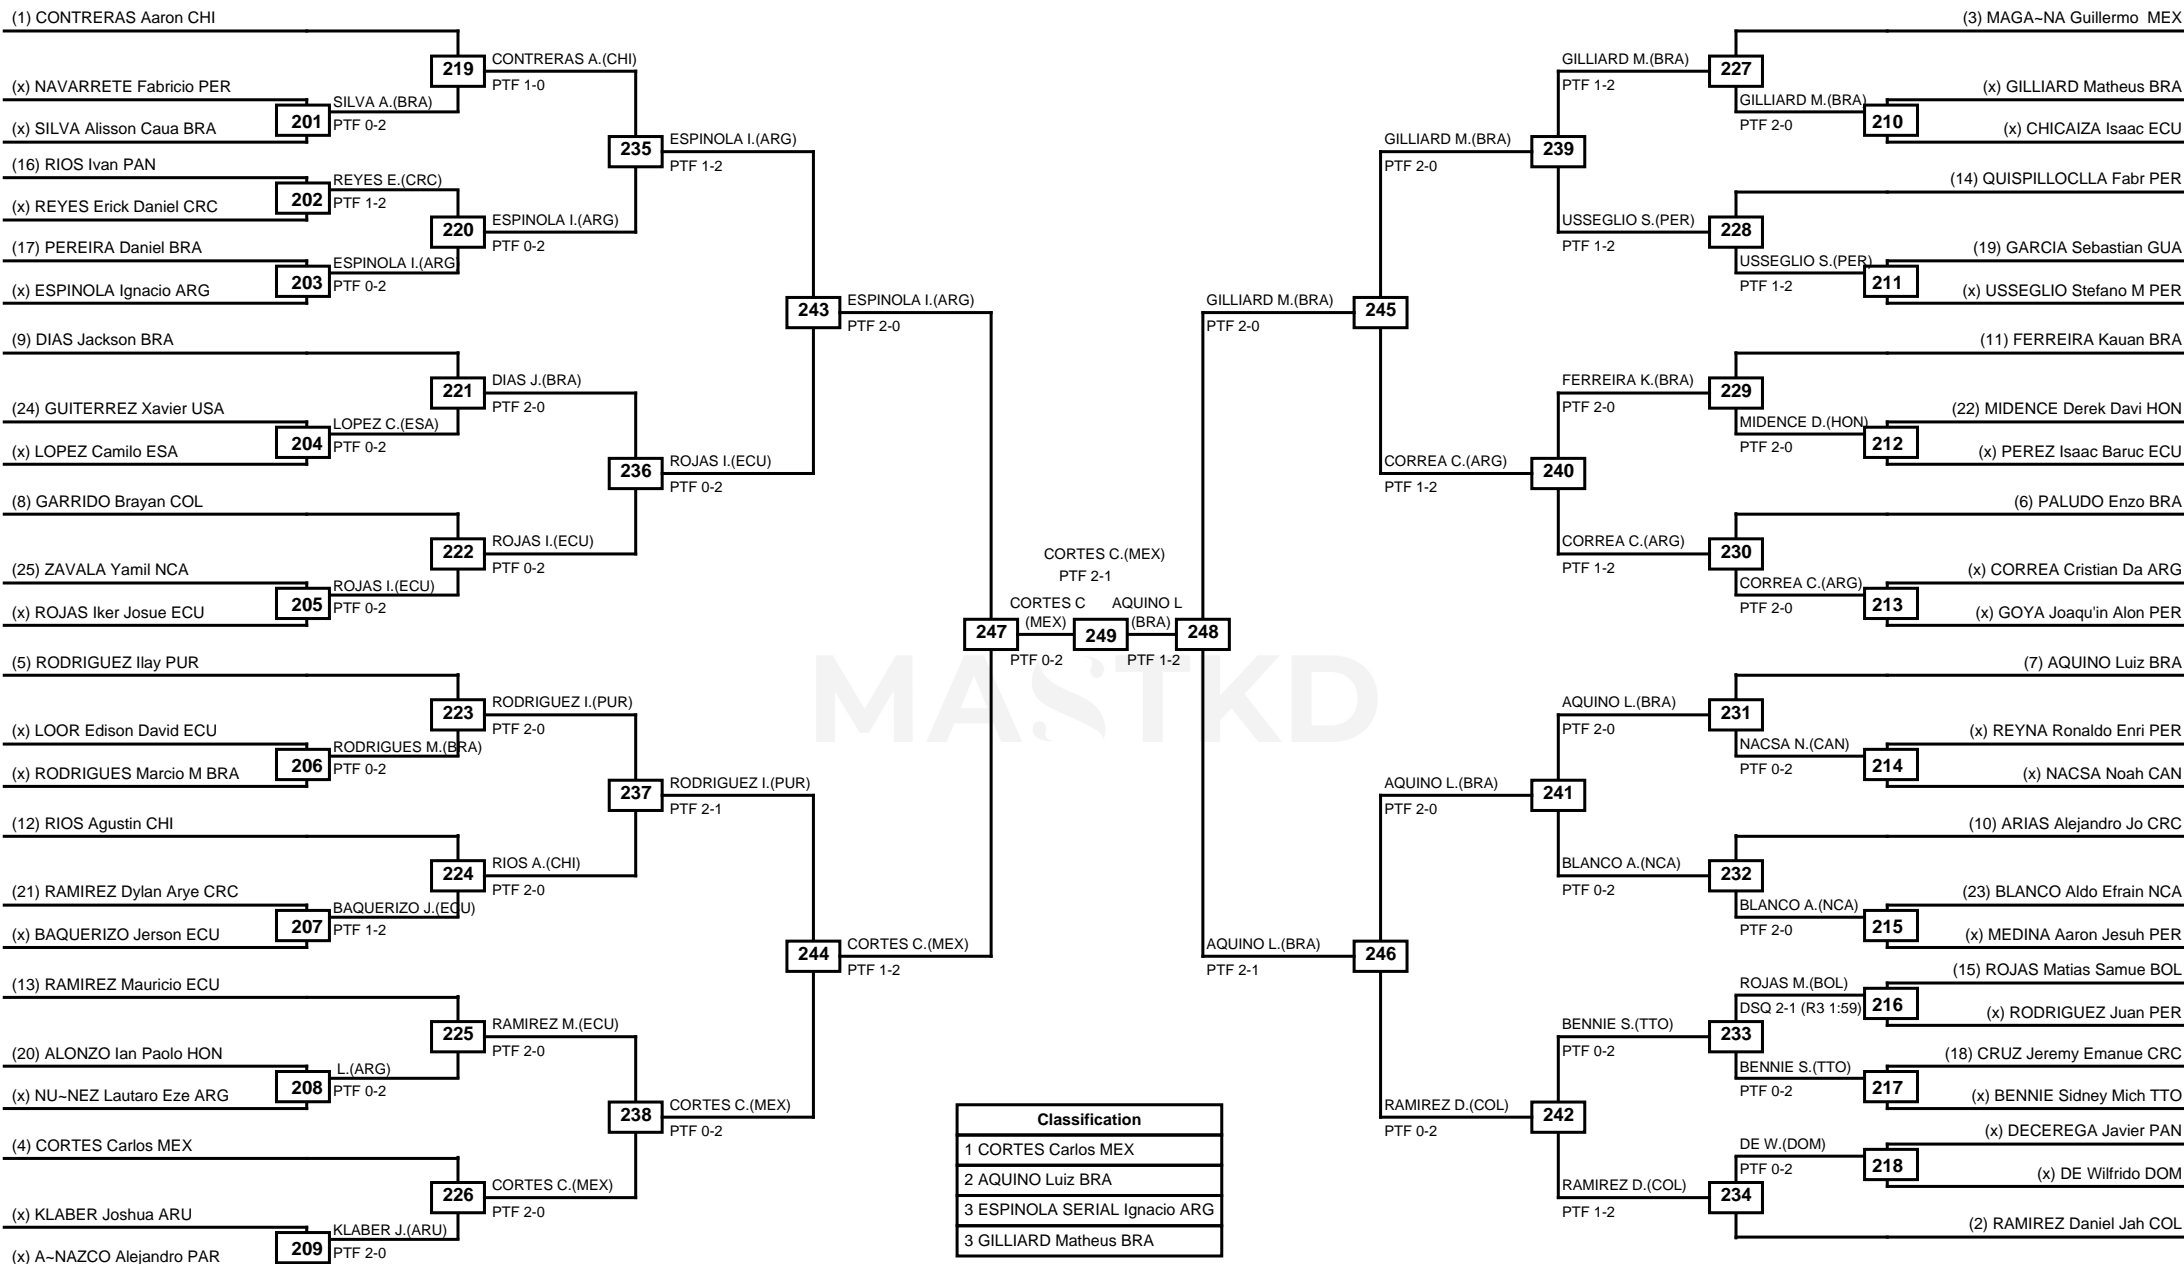

Round of 32   Round of 16   Quarterfinals   Semifinals   Final   Semifinals   Quarterfinals   Round of 16   Round of 32

Classification
1 RODRIGUES Henrique Marques BRA
2 MEIRELLES Arthur BRA
3 MONTALVO VACA Juan Pablo BOL
3 DI LEO Mateo ARG

LEGEND RSC: Win by Referee stops contest   WDR: Win by Withdrawal   DQB: Win by Disqualification for Unsportsmanlike behavior  
(x)Seed   PFT: Win by Final score   DSQ: Win by Disqualification   R: Round

Round of 64   Round of 32   Round of 16   Quarterfinals   Semifinals   Final   Semifinals   Quarterfinals   Round of 16   Round of 32   Round of 64

LEGEND   RSC: Win by Referee stops contest   WDR: Win by Withdrawal   DQB: Win by Disqualification for Unsportsmanlike behavior  
(x)Seed   PFT: Win by Final score   DSQ: Win by Disqualification   R: Round