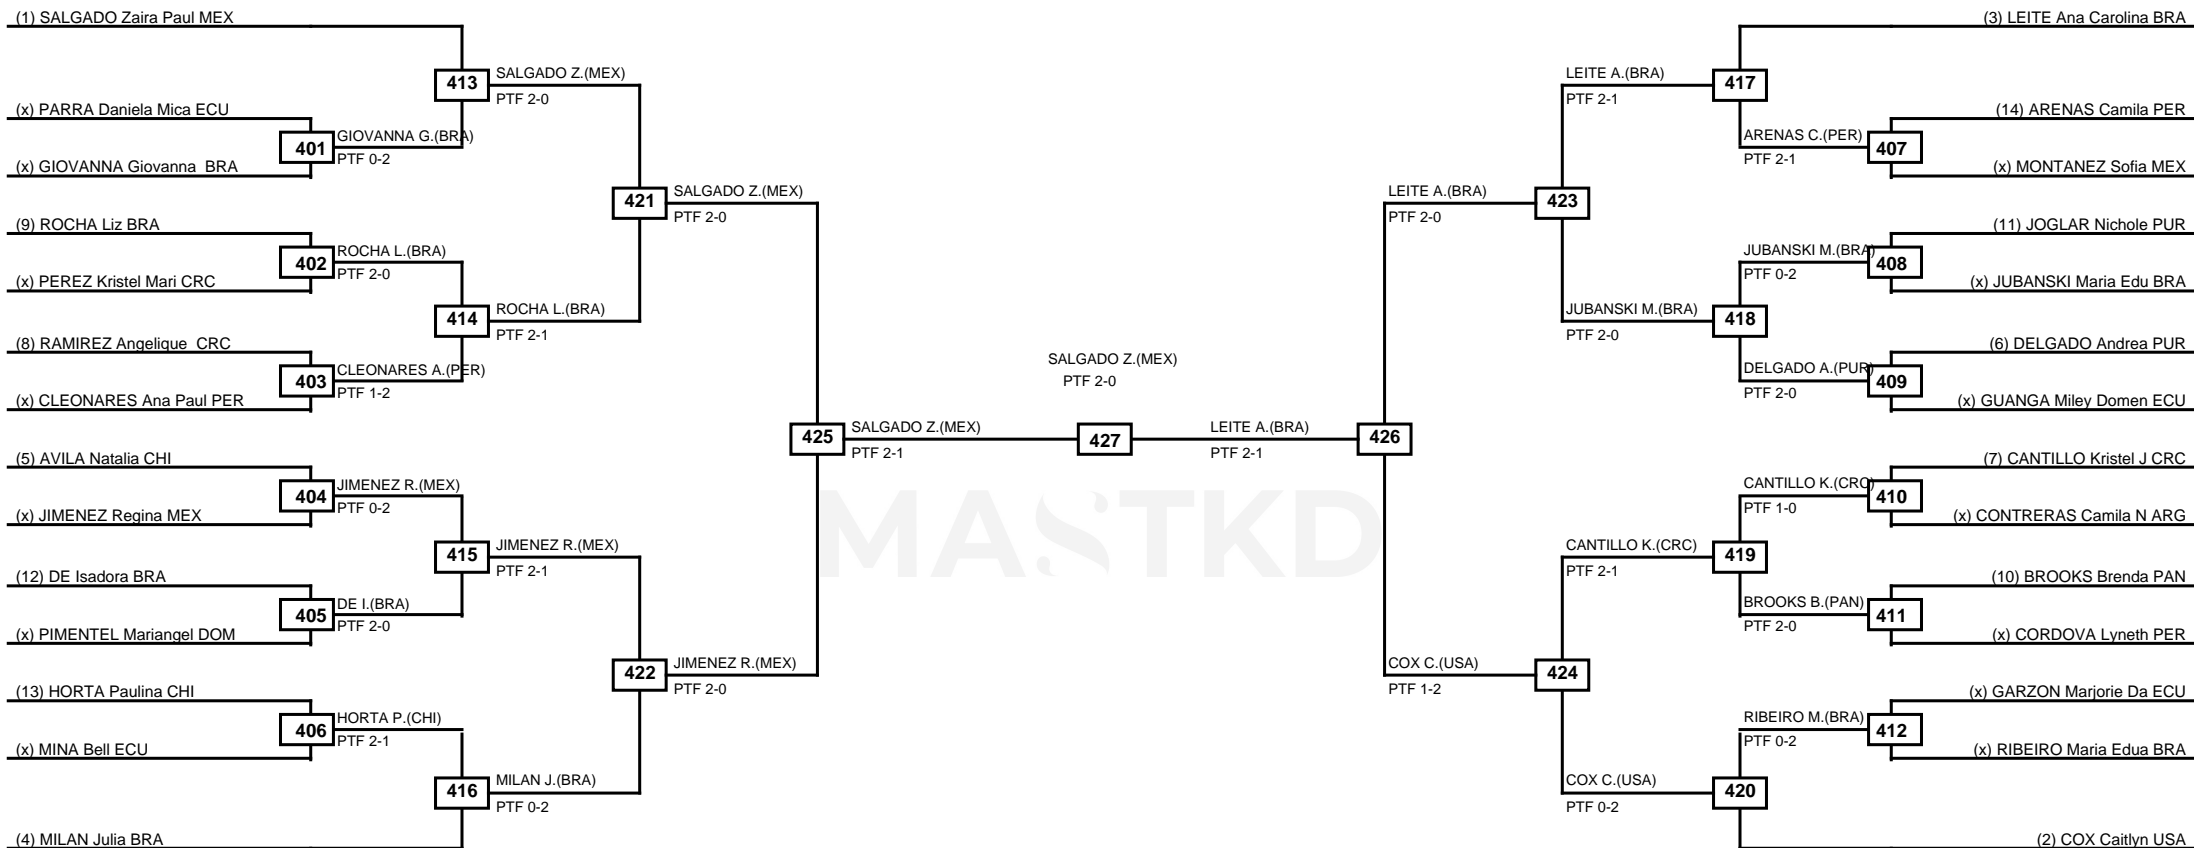

Round of 32   Round of 16   Quarterfinals   Semifinals   Final   Semifinals   Quarterfinals   Round of 16   Round of 32

Classification
1 SALGADO Zaira Paulina MEX
2 LEITE Ana Carolina BRA
3 JIMENEZ Regina MEX
3 COX Caitlyn USA

LEGEND   RSC: Win by Referee stops contest   WDR: Win by Withdrawal   DQB: Win by Disqualification for Unsportsmanlike behavior
(x)Seed   PFT: Win by Final score   DSQ: Win by Disqualification   R: Round