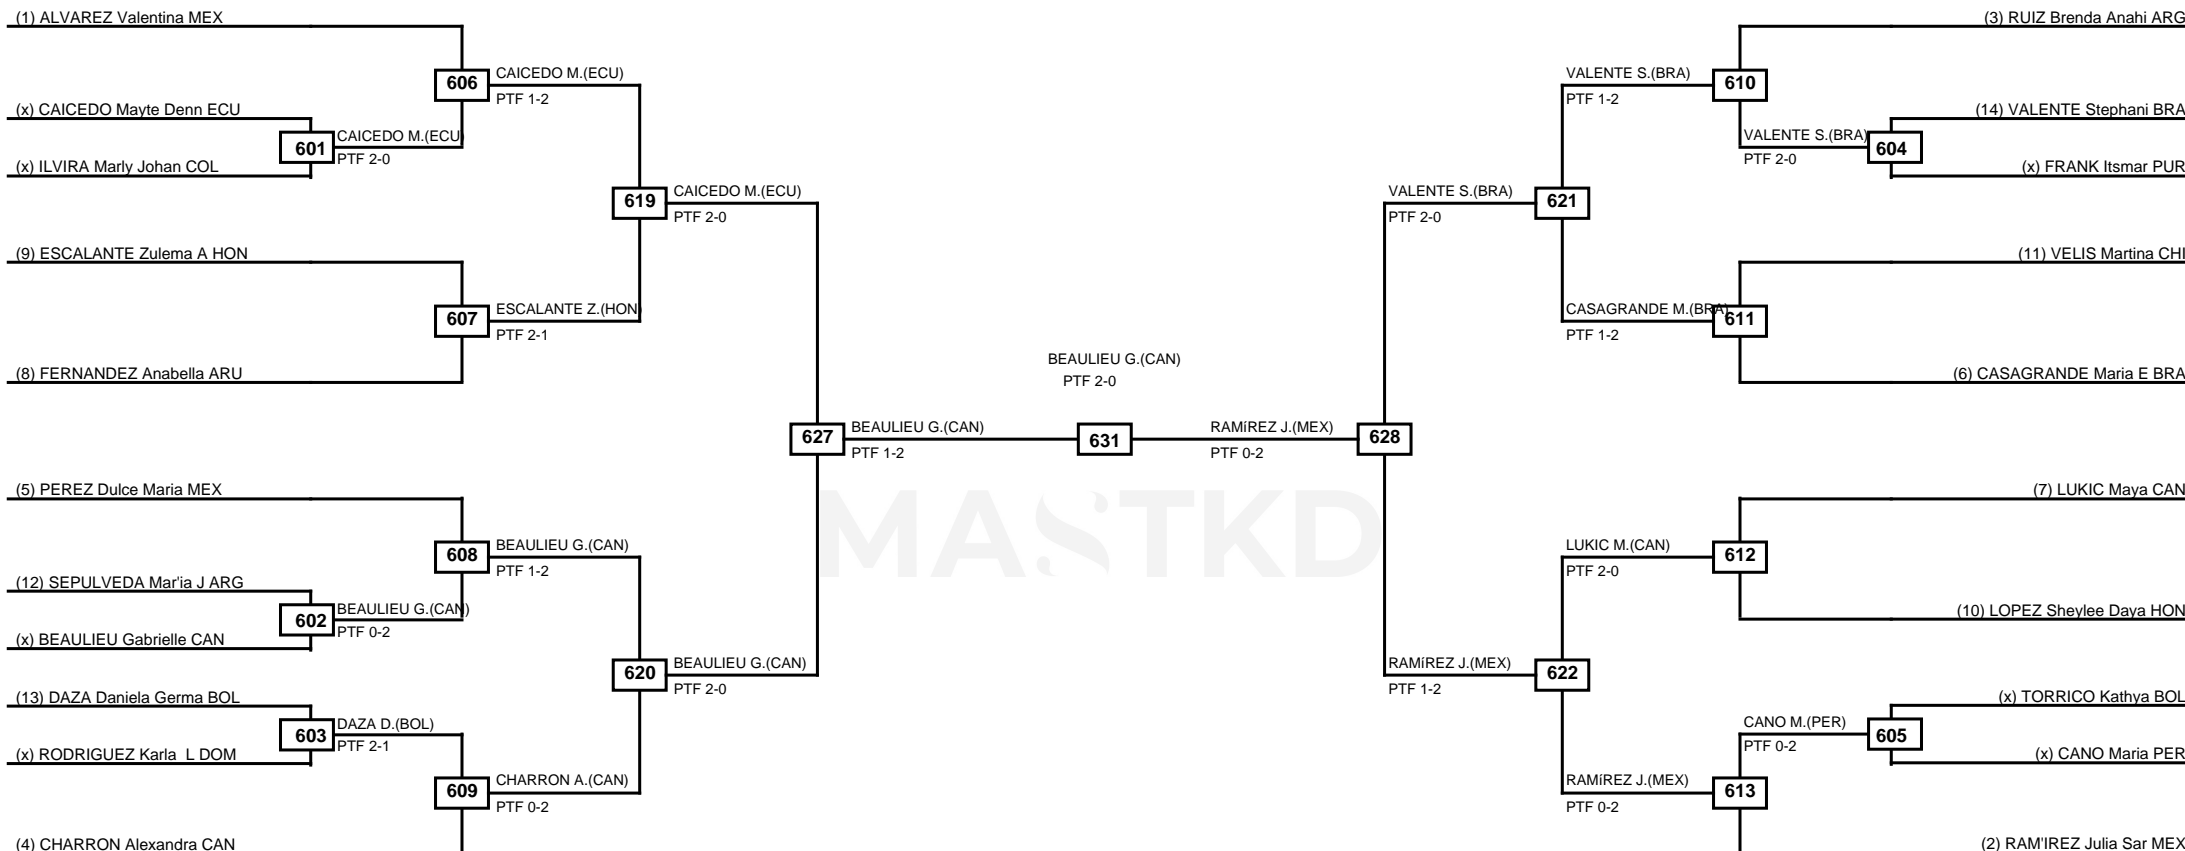

Round of 32   Round of 16   Quarterfinals   Semifinals   Final   Semifinals   Quarterfinals   Round of 16   Round of 32

Classification
1 BEAULIEU Gabrielle CAN
2 RAMÁ-REZ DE LA ROSA Julia SarahÁ- MEX
3 VALENTE Stephani BRA
3 CAICEDO Mayte Dennie ECU

LEGEND RSC: Win by Referee stops contest   WDR: Win by Withdrawal   DQB: Win by Disqualification for Unsportsmanlike behavior
(x)Seed   PFT: Win by Final score   DSQ: Win by Disqualification   R: Round