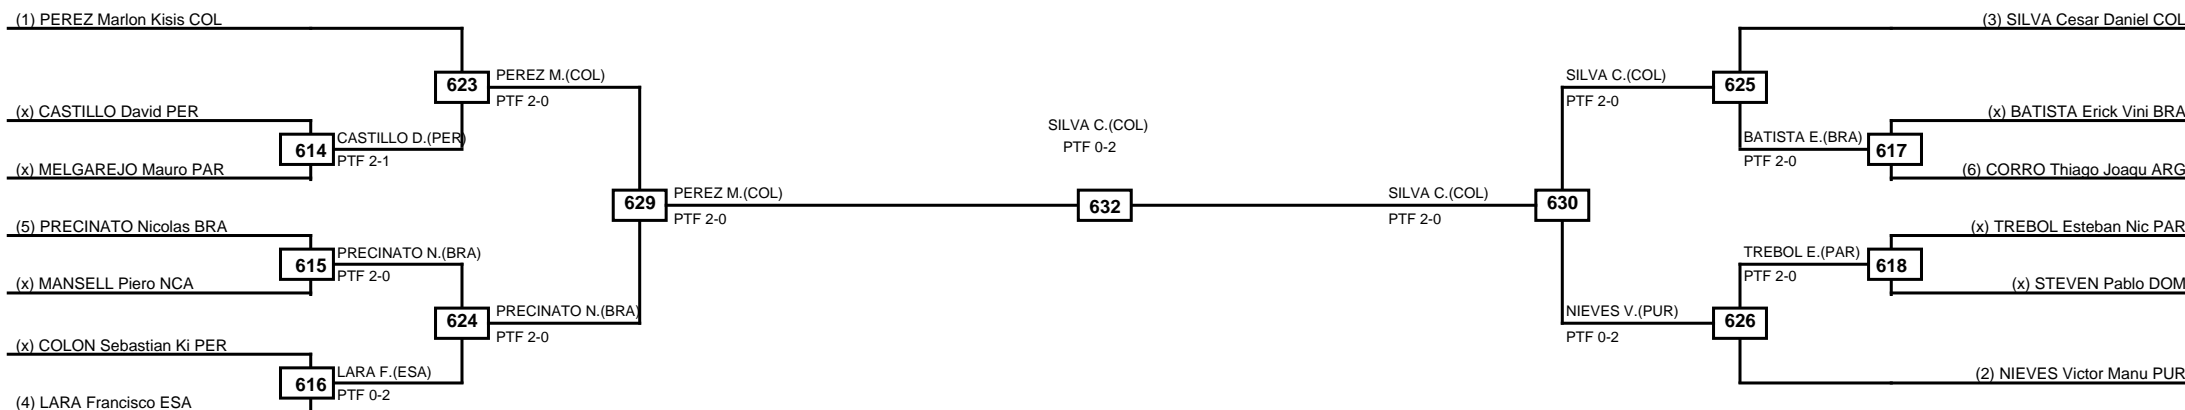

Round of 16   Quarterfinals   Semifinals   Final   Semifinals   Quarterfinals   Round of 16

MASTKD

Classification
1 SILVA Cesar Daniel COL
2 PEREZ Marlon Kisisely COL
3 PRECINATO Nicolas BRA
3 NIEVES Victor Manuel PUR

LEGEND RSC: Win by Referee stops contest   WDR: Win by Withdrawal   DQB: Win by Disqualification for Unsportsmanlike behavior
(x)Seed   PFT: Win by Final score   DSQ: Win by Disqualification   R: Round