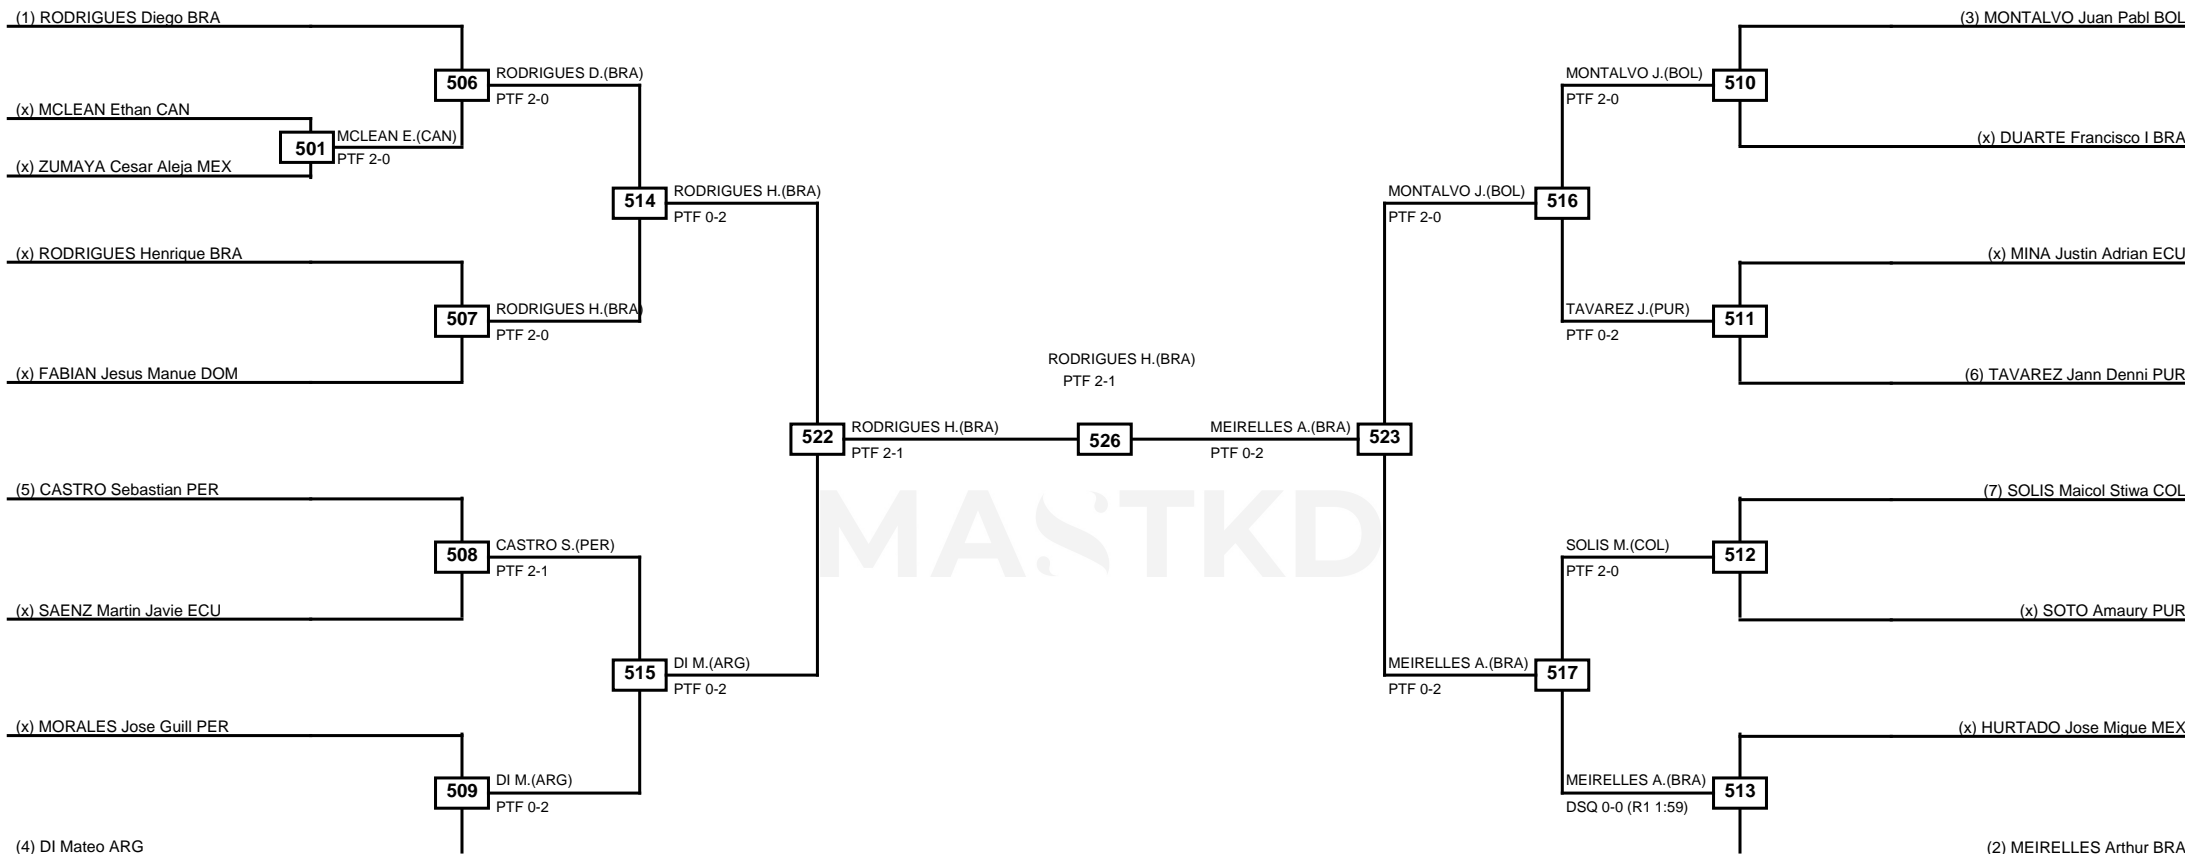

Round of 32   Round of 16   Quarterfinals   Semifinals   Final   Semifinals   Quarterfinals   Round of 16   Round of 32

Classification
1 RODRIGUES Henrique Marques BRA
2 MEIRELLES Arthur BRA
3 MONTALVO VACA Juan Pablo BOL
3 DI LEO Mateo ARG

LEGEND RSC: Win by Referee stops contest   WDR: Win by Withdrawal   DQB: Win by Disqualification for Unsportsmanlike behavior  
(x)Seed   PFT: Win by Final score   DSQ: Win by Disqualification   R: Round

Round of 64   Round of 32   Round of 16   Quarterfinals   Semifinals   Final   Semifinals   Quarterfinals   Round of 16   Round of 32   Round of 64

LEGEND   RSC: Win by Referee stops contest   WDR: Win by Withdrawal   DQB: Win by Disqualification for Unsportsmanlike behavior  
(x)Seed   PFT: Win by Final score   DSQ: Win by Disqualification   R: Round

Round of 16	Quarterfinals	Semifinals	Final	Semifinals	Quarterfinals	Round of 16
-------------	---------------	------------	-------	------------	---------------	-------------