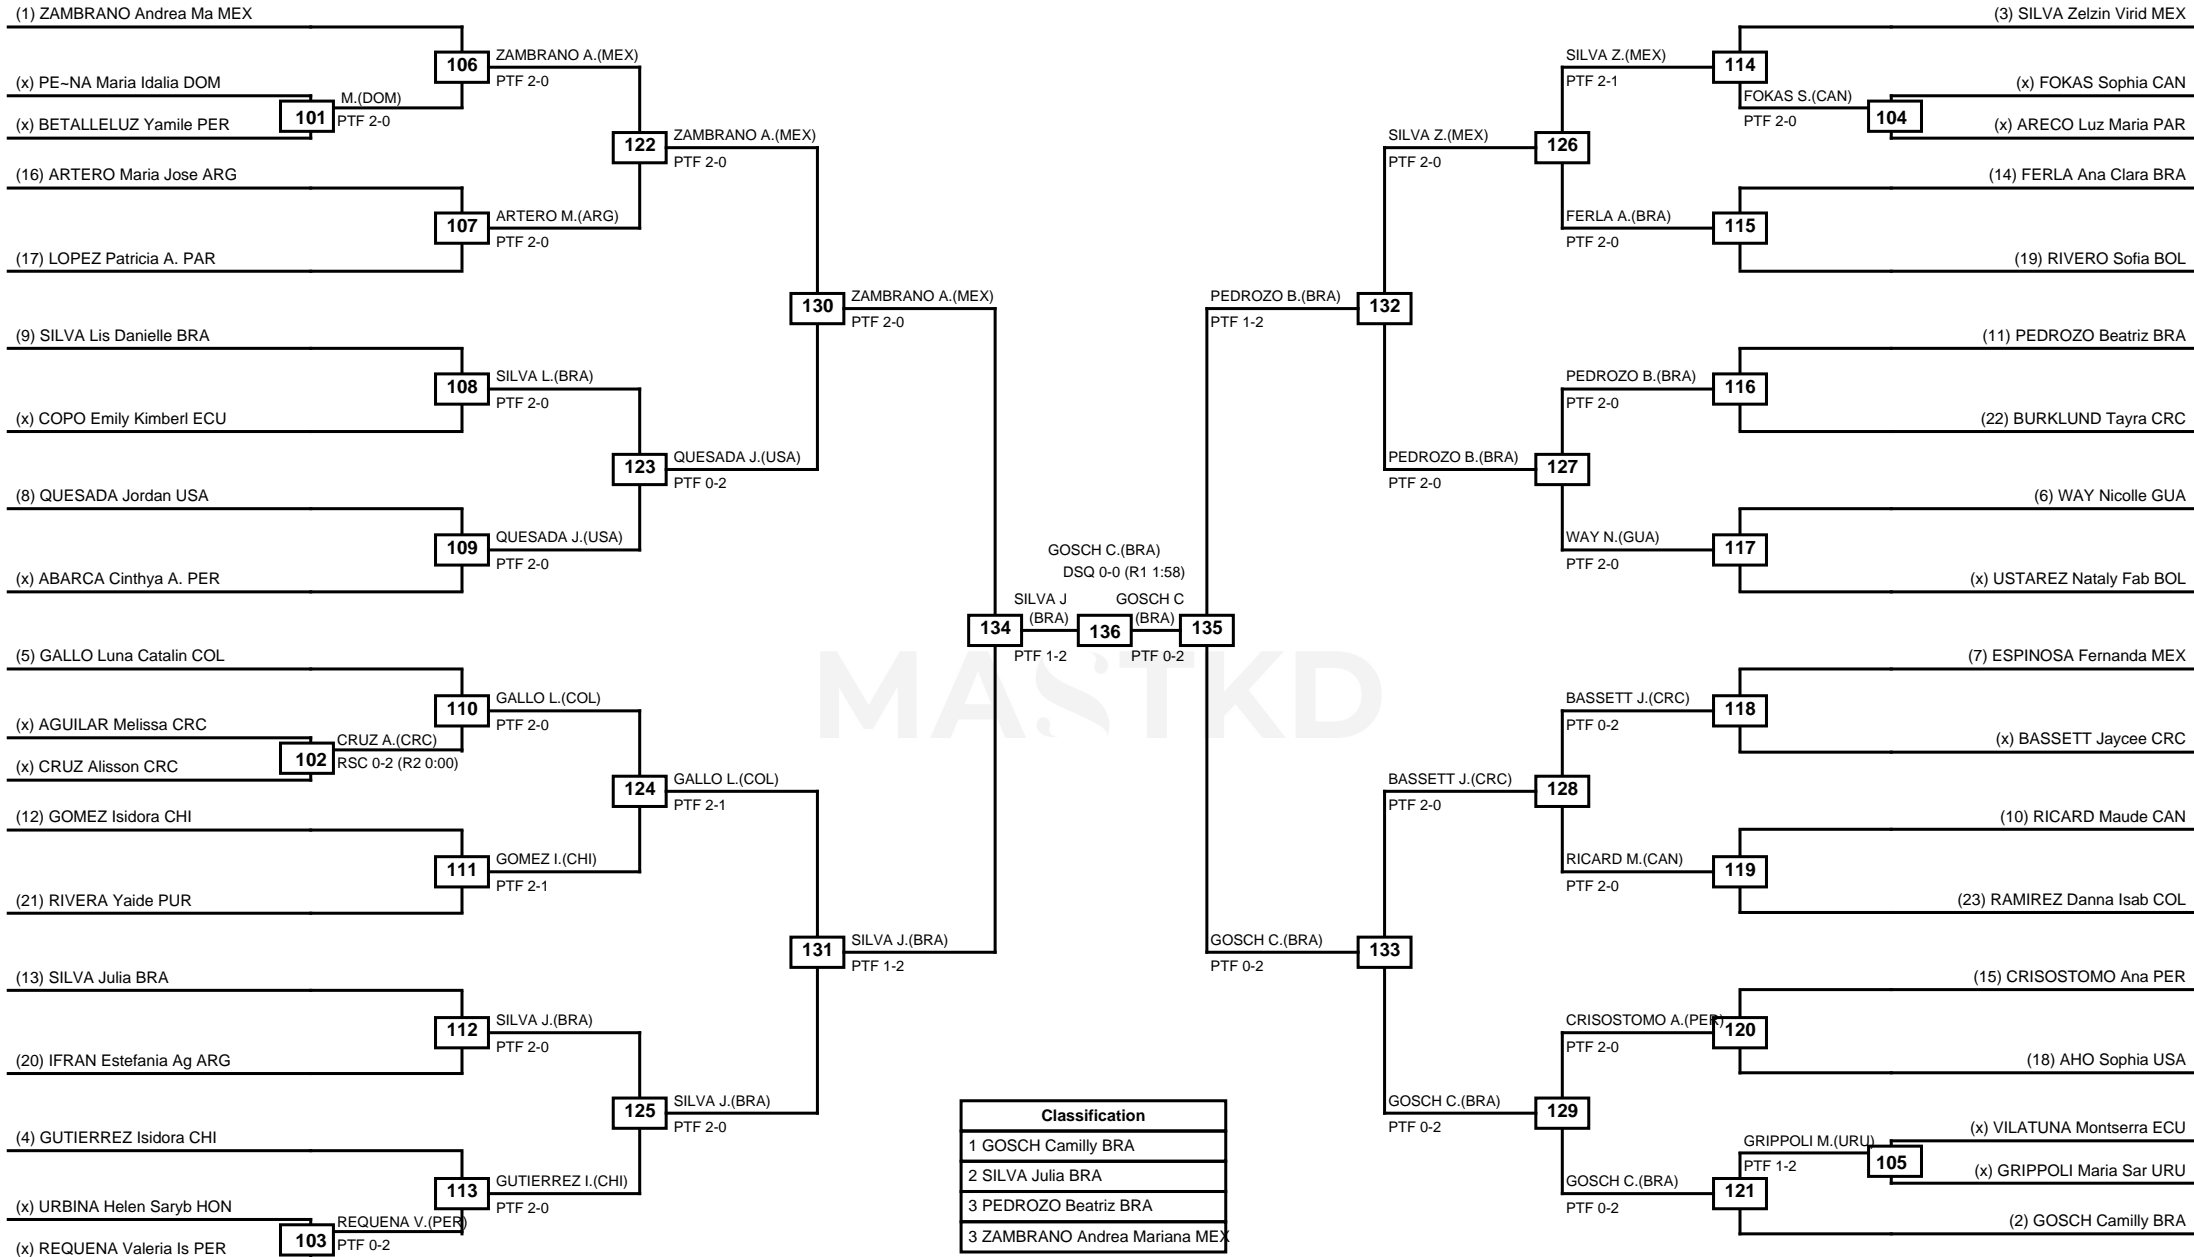

Round of 64   Round of 32   Round of 16   Quarterfinals   Semifinals   Final   Semifinals   Quarterfinals   Round of 16   Round of 32   Round of 64

LEGEND   RSC: Win by Referee stops contest   WDR: Win by Withdrawal   DQB: Win by Disqualification for Unsportsmanlike behavior
(x)Seed   PFT: Win by Final score   DSQ: Win by Disqualification   R: Round