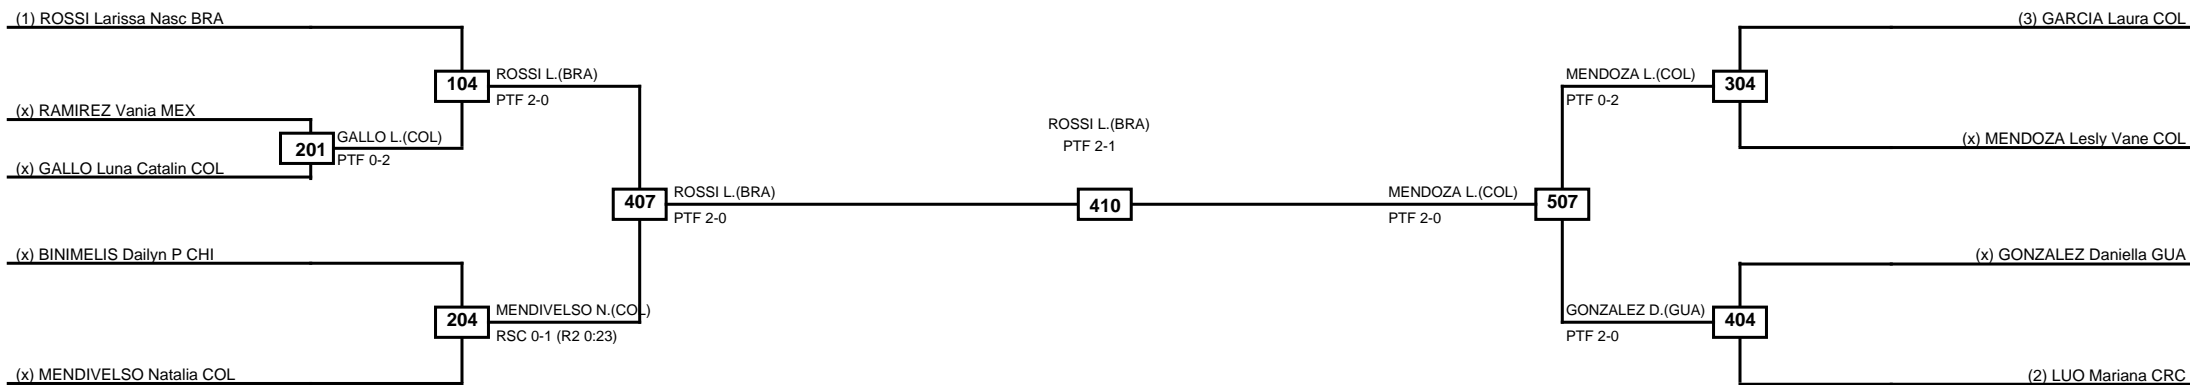

Final

ARCHILA G.(COL)
PTF 1-2

(x) RAMIREZ Laura COL

412

(x) ARCHILA Ginessa COL

MASTKD

Classification
1 ARCHILA Ginessa COL
2 RAMIREZ Laura COL

LEGEND	RSC: Win by Referee stops contest	PTG: Win by Point gap	SUP: Win by Superiority	DSQ: Win by Disqualification	DQB: Win by Disqualification for Unsportsmanlike behavior	DWR: Win by double Withdrawal	R: Round
(x)Seed	PFT: Win by Final score	GDP: Win by Golden points	WDR: Win by Withdrawal	PUN: Win by Punitive declaration	DDB: Double disqualification for Unsportsmanlike behavior	DDQ: Double Disqualification	

Semifinals

Final

Semifinals

MASTKD

Classification
1 LINDO Neshi Lee CRC
2 MUNOZ Daniela Alejandra COL
3 GOMEZ Lucero COL
3 PARRA Samira VEN

LEGEND RSC: Win by Referee stops contest PTG: Win by Point gap SUP: Win by Superiority DSQ: Win by Disqualification DQB: Win by Disqualification for Unsportsmanlike behavior DWR: Win by double Withdrawal R: Round
(x)Seed PFT: Win by Final score GDP: Win by Golden points WDR: Win by Withdrawal PUN: Win by Punitive declaration DDB: Double disqualification for Unsportsmanlike behavior DDQ: Double Disqualification

Round of 16	Quarterfinals	Semifinals	Final	Semifinals	Quarterfinals	Round of 16
-------------	---------------	------------	-------	------------	---------------	-------------

MASTKD

Classification
1 ROSSI Larissa Nascimento BRA
2 MENDOZA Lesly Vanesa COL
3 MENDIVELSO Natalia Andrea COL
3 GONZALEZ Daniella GUA