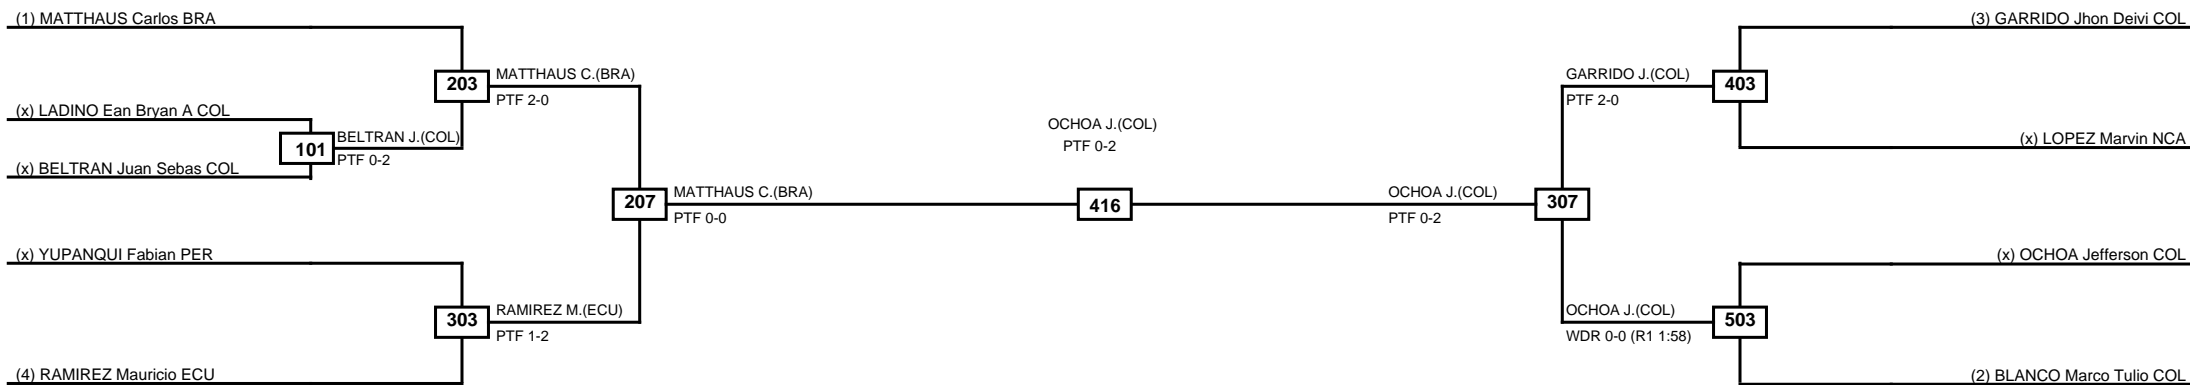

Final

SILVA C.(COL)
DSQ 0-0 (R1 2:00)

(1) SOTO Luis German COL

419

(x) SILVA Cesar Daniel COL

MASTKD

Classification
1 SILVA Cesar Daniel COL
2 SOTO Luis German COL

LEGEND	RSC: Win by Referee stops contest	PTG: Win by Point gap	SUP: Win by Superiority	DSQ: Win by Disqualification	DQB: Win by Disqualification for Unsportsmanlike behavior	DWR: Win by double Withdrawal	R: Round
(x)Seed	PFT: Win by Final score	GDP: Win by Golden points	WDR: Win by Withdrawal	PUN: Win by Punitive declaration	DDB: Double disqualification for Unsportsmanlike behavior	DDQ: Double Disqualification	

Quarterfinals Semifinals

Final

Semifinals

Quarterfinals

MASTKD

Classification
1 VALENCIA Juan Sebastian COL
2 GIL Damian Steven COL
3 SASTRE Juan Carlos PUR
3 RODRIGUEZ Osvaldo CHI

LEGEND RSC: Win by Referee stops contest PTG: Win by Point gap SUP: Win by Superiority DSQ: Win by Disqualification DQB: Win by Disqualification for Unsportsmanlike behavior DWR: Win by double Withdrawal R: Round
(x)Seed PFT: Win by Final score GDP: Win by Golden points WDR: Win by Withdrawal PUN: Win by Punitive declaration DDB: Double disqualification for Unsportsmanlike behavior DDQ: Double Disqualification

Round of 16	Quarterfinals	Semifinals	Final	Semifinals	Quarterfinals	Round of 16
-------------	---------------	------------	-------	------------	---------------	-------------

MASTKD

Classification
1 OCHOA Jefferson COL
2 MATTHAUS Carlos BRA
3 RAMIREZ Mauricio ECU
3 GARRIDO Jhon Deivi COL