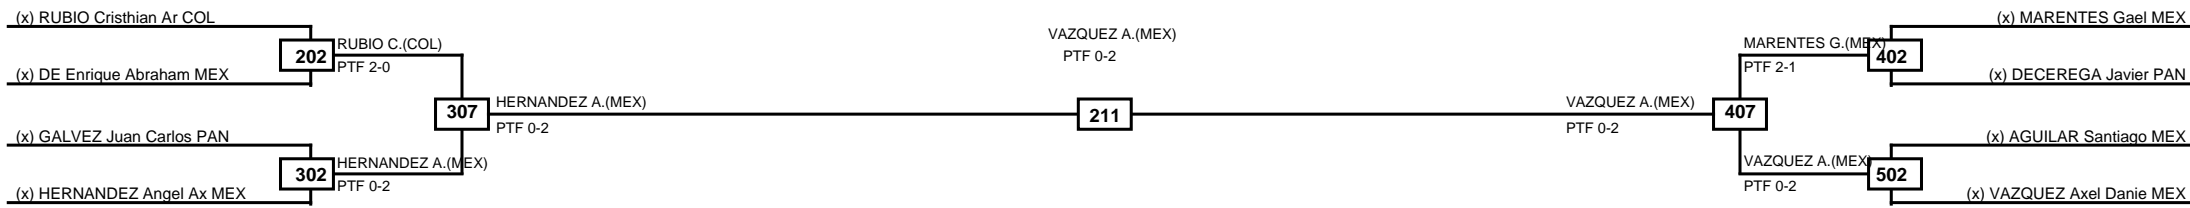

Quarterfinals	Semifinals	Final	Semifinals	Quarterfinals

MASTKD

Classification
1 VAZQUEZ Axel Daniel MEX
2 HERNANDEZ Angel Axel MEX
3 MARENTES Gael MEX
3 RUBIO Cristhian Armando COL

LEGEND	RSC: Win by Referee stops contest	PTG: Win by Point gap	SUP: Win by Superiority	DSQ: Win by Disqualification	DQB: Win by Disqualification for Unsportsmanlike behavior	DWR: Win by double Withdrawal	R: Round
(x)Seed	PFT: Win by Final score	GDP: Win by Golden points	WDR: Win by Withdrawal	PUN: Win by Punitive declaration	DDB: Double disqualification for Unsportsmanlike behavior	DDQ: Double Disqualification