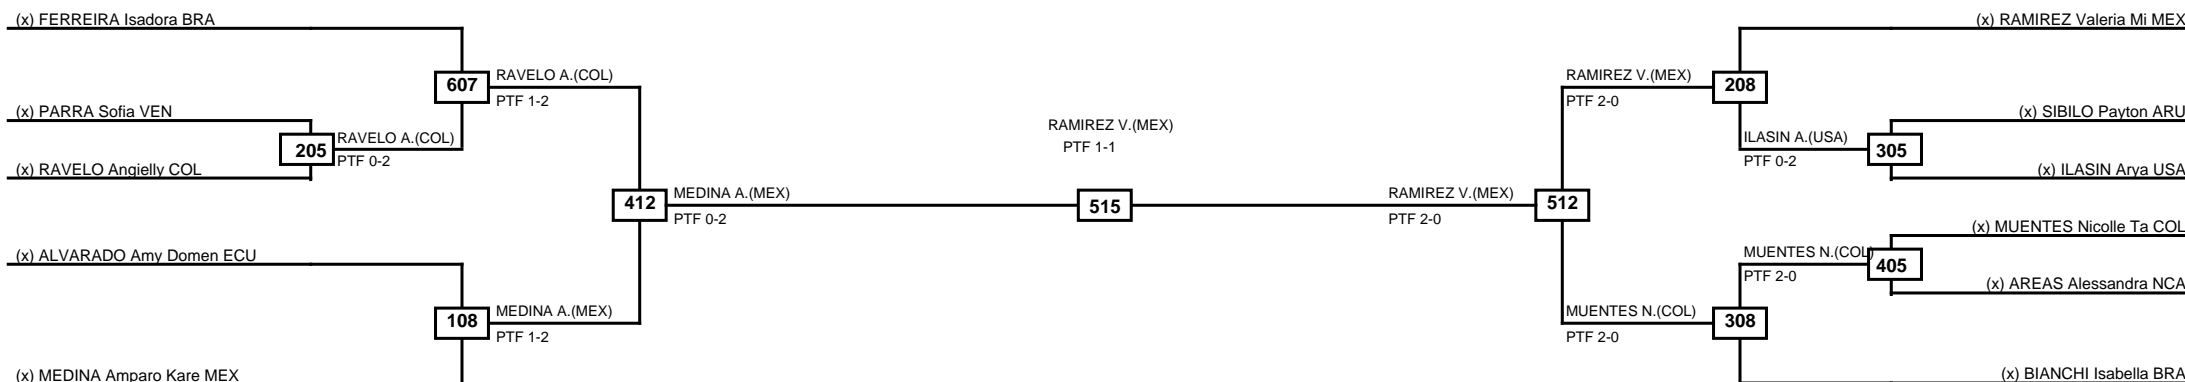

Semifinals

Final

Semifinals

Classification
1 SANCHEZ ALEGRE Emilio MEX
2 DABLA Alexander USA
3 RODRIGUEZ PRADA Soren Alberto COL
3 CASTILLO AGUILAR Pedro Augusto ECU

LEGEND RSC: Win by Referee stops contest PTG: Win by Point gap SUP: Win by Superiority DSQ: Win by Disqualification DQB: Win by Disqualification for Unsportsmanlike behavior DWR: Win by double Withdrawal R: Round  
 (x)Seed PFT: Win by Final score GDP: Win by Golden points WDR: Win by Withdrawal PUN: Win by Punitive declaration DDB: Double disqualification for Unsportsmanlike behavior DDQ: Double Disqualification

Quarterfinals Semifinals

Final

Semifinals

Quarterfinals

Classification
1 HAMILTON Kenia Danae MEX
2 GODINEZ RAMÁ-REZ Dayanna Emireth MEX
3 KELLY Sue- Jean Jaydillanne ARU
3 TELLO HERNANDEZ Salome COL

LEGEND RSC: Win by Referee stops contest PTG: Win by Point gap SUP: Win by Superiority DSQ: Win by Disqualification DQB: Win by Disqualification for Unsportsmanlike behavior DWR: Win by double Withdrawal R: Round  
 (x)Seed PFT: Win by Final score GDP: Win by Golden points WDR: Win by Withdrawal PUN: Win by Punitive declaration DDB: Double disqualification for Unsportsmanlike behavior DDQ: Double Disqualification

Round of 16    Quarterfinals    Semifinals    Final    Semifinals    Quarterfinals    Round of 16

Classification
1 RAMIREZ CARTA Valeria Michelle MEX
2 MEDINA SALAZAR Amparo Karely MEX
3 MIENTES DIAZ Nicolle Tatiana COL
3 RAVELO Angielly COL