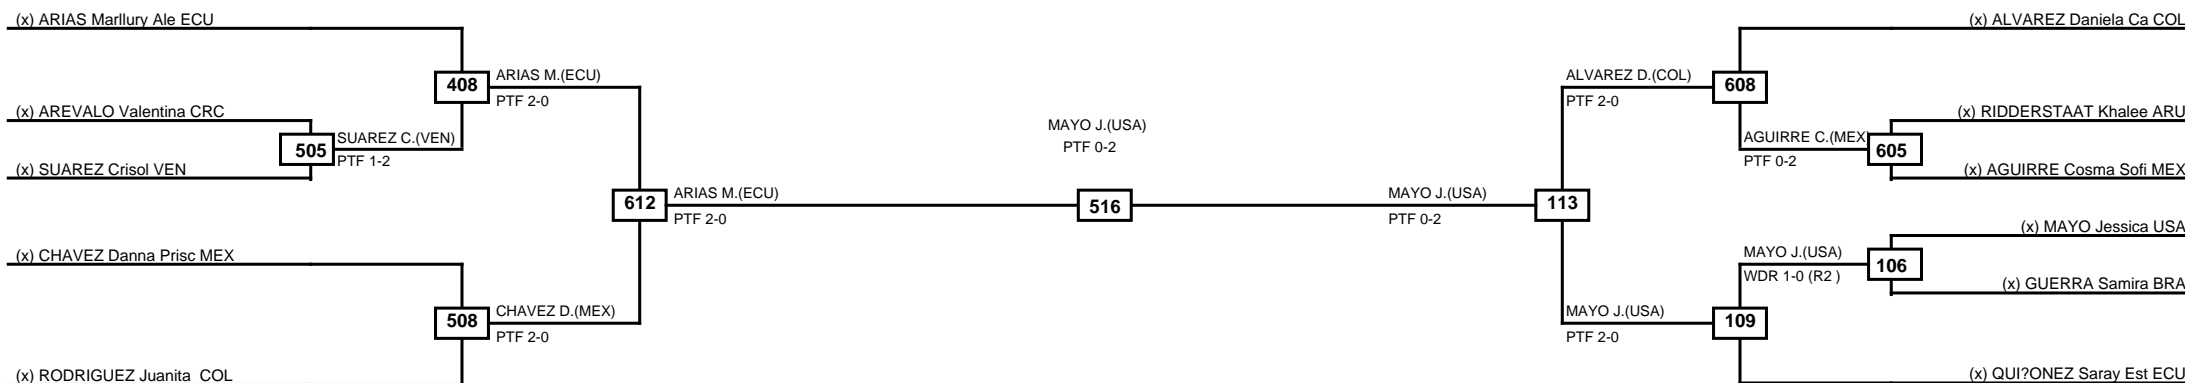

Round of 16   Quarterfinals   Semifinals   Final   Semifinals   Quarterfinals   Round of 16

Classification
1 MAYO Jessica USA
2 ARIAS MORANTE Marlury Alejandra ECU
3 ALVAREZ RIAÑO Daniela Catalina COL
3 CHAVEZ MONTEMAYOR Danna Priscila MEX

LEGEND RSC: Win by Referee stops contest   PTG: Win by Point gap   SUP: Win by Superiority   DSQ: Win by Disqualification   DQB: Win by Disqualification for Unsportsmanlike behavior   DWR: Win by double Withdrawal   R: Round
(x)Seed   PFT: Win by Final score   GDP: Win by Golden points   WDR: Win by Withdrawal   PUN: Win by Punitive declaration   DDB: Double disqualification for Unsportsmanlike behavior   DDQ: Double Disqualification