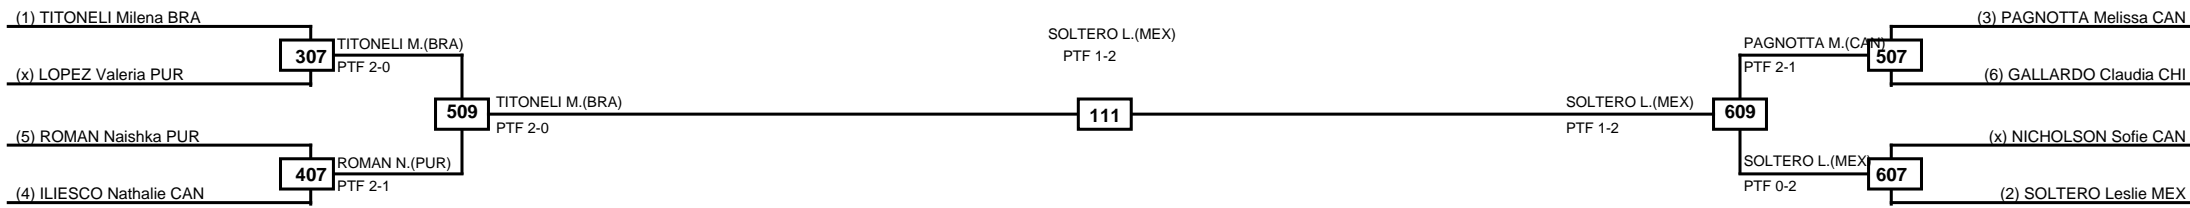

MASTKD

Classification
1 SOLTERO Leslie MEX
2 TITONELI Milena BRA
3 ROMAN Naishka PUR
3 PAGNOTTA Melissa CAN

LEGEND	RSC: Win by Referee stops contest	PTG: Win by Point gap	SUP: Win by Superiority	DSQ: Win by Disqualification	DQB: Win by Disqualification for Unsportsmanlike behavior	DWR: Win by double Withdrawal	R: Round
(x)Seed	PFT: Win by Final score	GDP: Win by Golden points	WDR: Win by Withdrawal	PUN: Win by Punitive declaration	DDB: Double disqualification for Unsportsmanlike behavior	DDQ: Double Disqualification