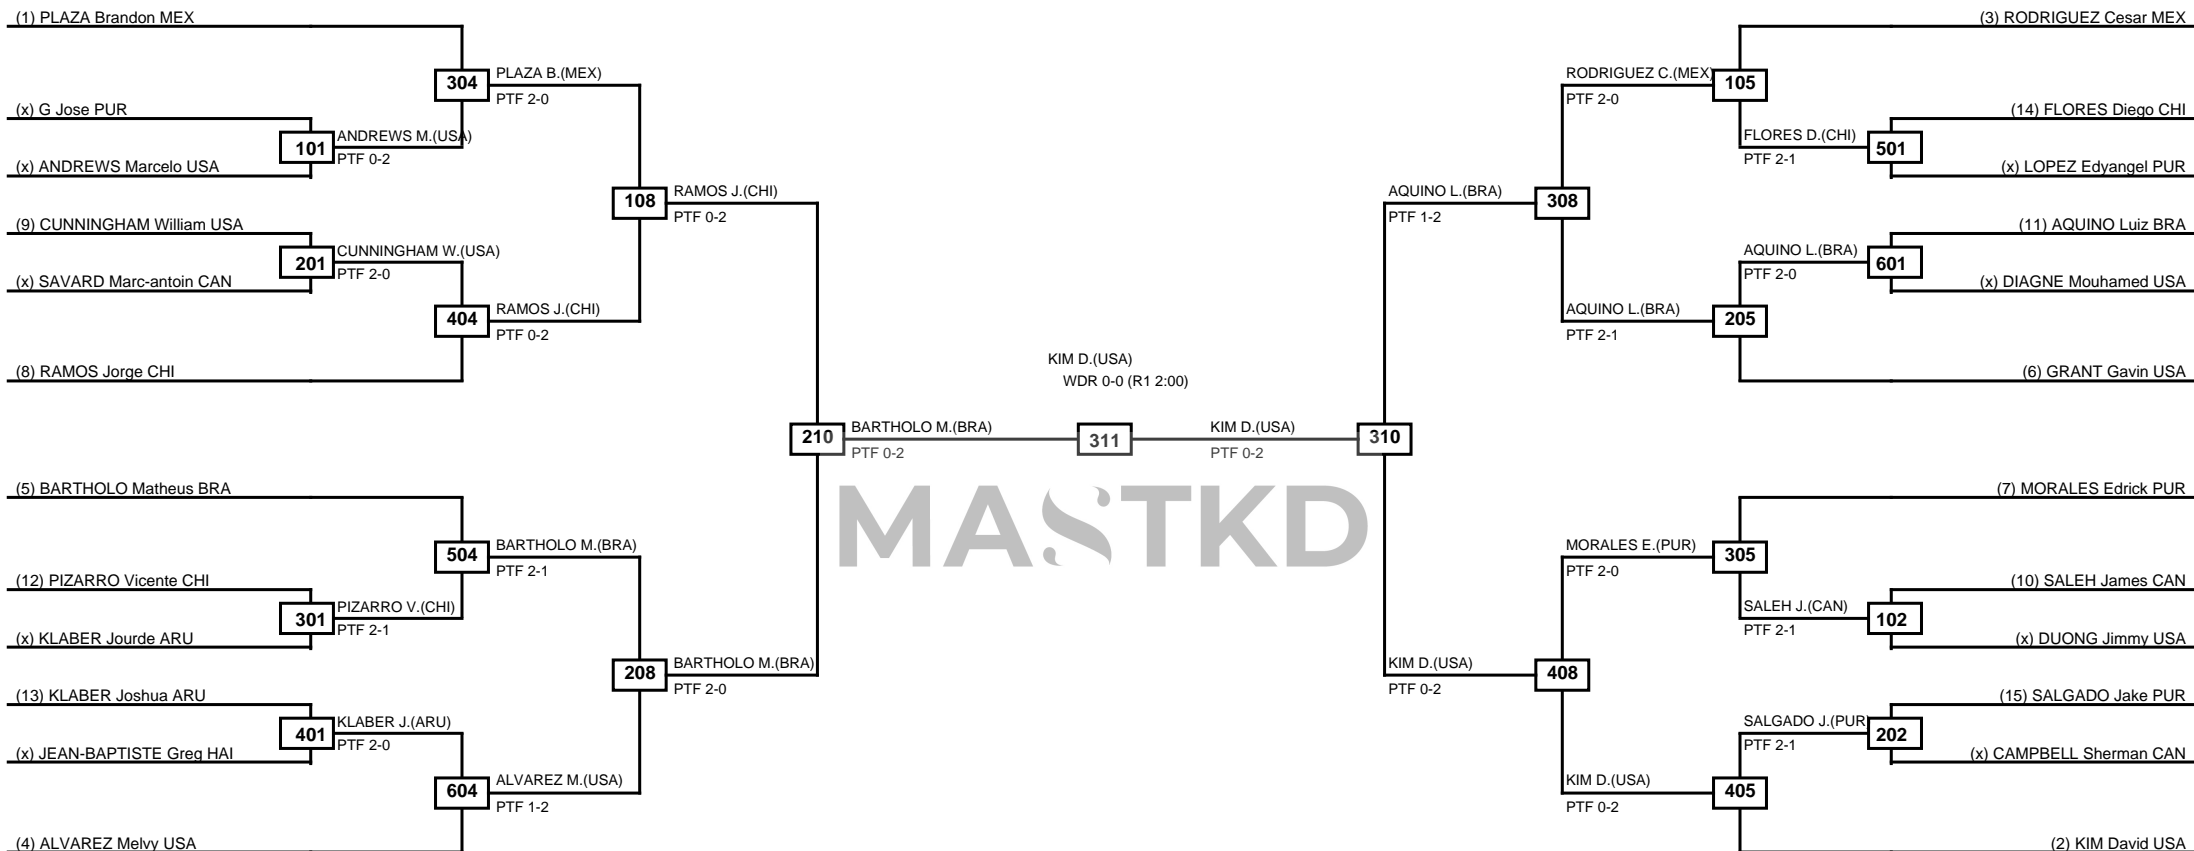

Quarterfinals Semifinals

Final

Semifinals

Quarterfinals

# MASTKD

Classification
1 MARTINS Icaro Miguel BRA
2 SALAZAR Bryan MEX
3 ESQUIVEL Juan MEX
3 RODRIGUEZ Michael C. USA

LEGEND RSC: Win by Referee stops contest PTG: Win by Point gap SUP: Win by Superiority DSQ: Win by Disqualification DQB: Win by Disqualification for Unsportsmanlike behavior DWR: Win by double Withdrawal R: Round  
 (x)Seed PFT: Win by Final score GDP: Win by Golden points WDR: Win by Withdrawal PUN: Win by Punitive declaration DDB: Double disqualification for Unsportsmanlike behavior DDQ: Double Disqualification

Round of 32   Round of 16   Quarterfinals   Semifinals   Final   Semifinals   Quarterfinals   Round of 16   Round of 32

MASTKD

Classification
1 KIM David USA
2 BARTHOLO Matheus BRA
3 AQUINO Luiz BRA
3 RAMOS Jorge CHI

LEGEND RSC: Win by Referee stops contest   PTF: Win by Point gap   SUP: Win by Superiority   DSQ: Win by Disqualification   DQB: Win by Disqualification for Unsportsmanlike behavior   DWR: Win by double Withdrawal   R: Round  
(x)Seed   PFT: Win by Final score   GDP: Win by Golden points   WDR: Win by Withdrawal   PUN: Win by Punitive declaration   DDB: Double disqualification for Unsportsmanlike behavior   DDQ: Double Disqualification