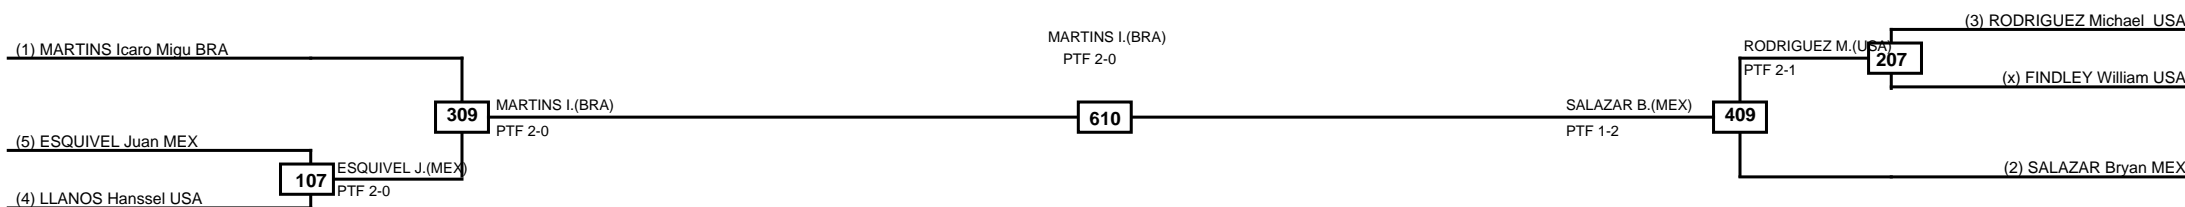

Quarterfinals Semifinals

Final

Semifinals

Quarterfinals

# MASTKD

Classification
1 MARTINS Icaro Miguel BRA
2 SALAZAR Bryan MEX
3 ESQUIVEL Juan MEX
3 RODRIGUEZ Michael C. USA

LEGEND RSC: Win by Referee stops contest PTG: Win by Point gap SUP: Win by Superiority DSQ: Win by Disqualification DQB: Win by Disqualification for Unsportsmanlike behavior DWR: Win by double Withdrawal R: Round  
 (x)Seed PFT: Win by Final score GDP: Win by Golden points WDR: Win by Withdrawal PUN: Win by Punitive declaration DDB: Double disqualification for Unsportsmanlike behavior DDQ: Double Disqualification