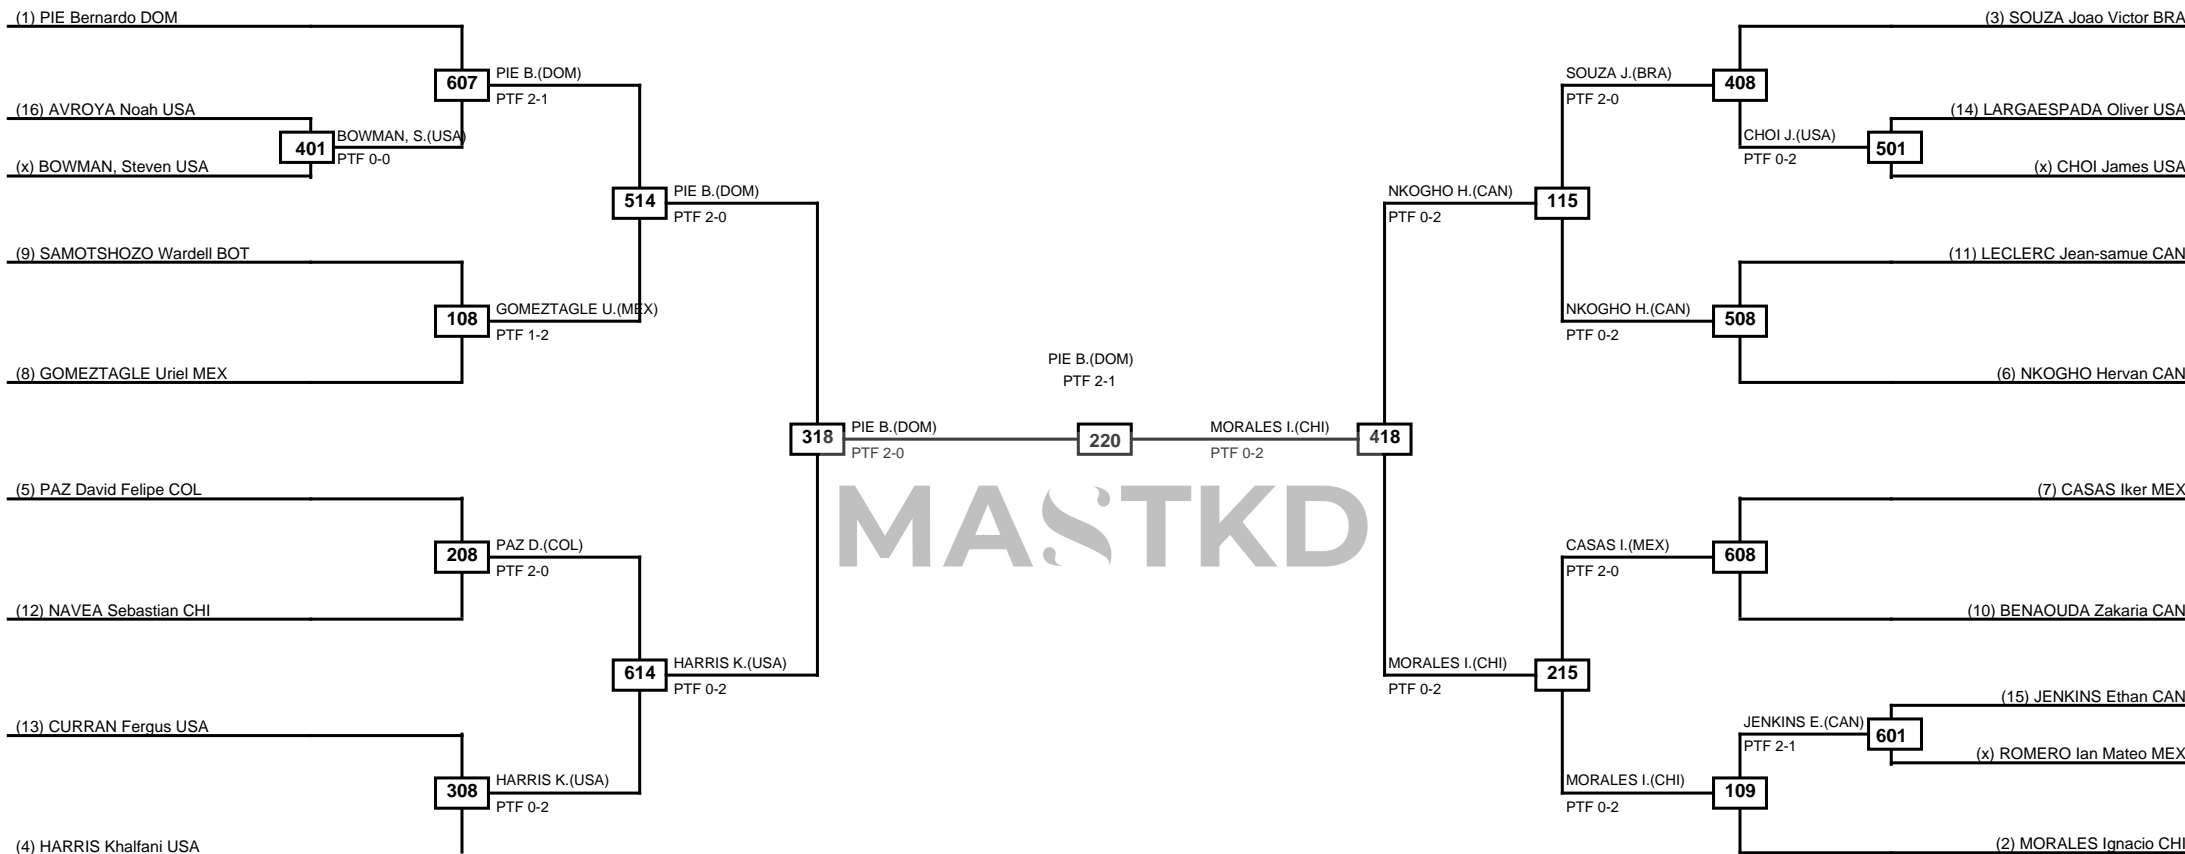

Round of 32   Round of 16   Quarterfinals   Semifinals   Final   Semifinals   Quarterfinals   Round of 16   Round of 32

MASTKD

Classification
1 PIE Bernardo DOM
2 MORALES Ignacio CHI
3 HARRIS Khalfani USA
3 NKOGHO Hervan CAN

LEGEND RSC: Win by Referee stops contest   PTG: Win by Point gap   SUP: Win by Superiority   DSQ: Win by Disqualification   DQB: Win by Disqualification for Unsportsmanlike behavior   DWR: Win by double Withdrawal   R: Round
(x)Seed   PFT: Win by Final score   GDP: Win by Golden points   WDR: Win by Withdrawal   PUN: Win by Punitive declaration   DDB: Double disqualification for Unsportsmanlike behavior   DDQ: Double Disqualification