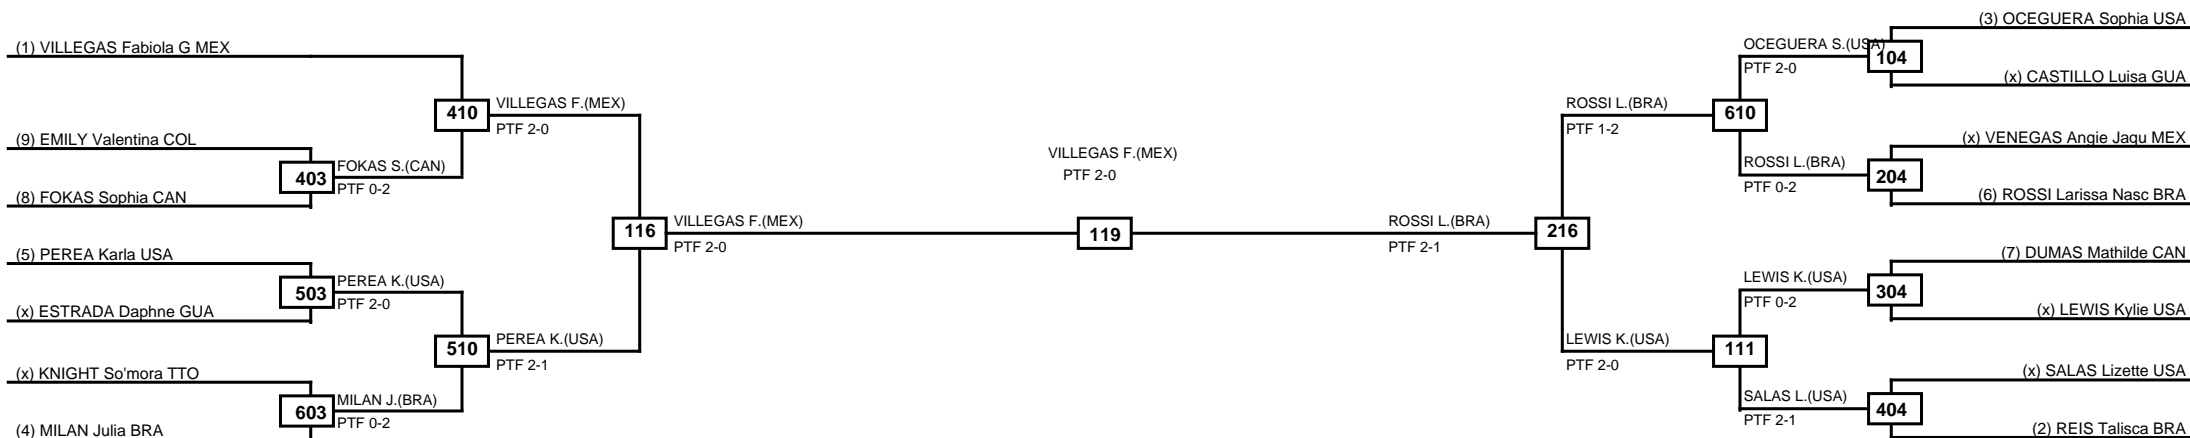

LEGEND RSC: Win by Referee stops contest   PTF: Win by Point gap   SUP: Win by Superiority   DSQ: Win by Disqualification   DQB: Win by Disqualification for Unsportsmanlike behavior   DWR: Win by double Withdrawal   R: Round  
(x)Seed   PFT: Win by Final score   GDP: Win by Golden points   WDR: Win by Withdrawal   PUN: Win by Punitive declaration   DDB: Double disqualification for Unsportsmanlike behavior   DDQ: Double Disqualification

Round of 32   Round of 16   Quarterfinals   Semifinals   Final   Semifinals   Quarterfinals   Round of 16   Round of 32

MASTKD

Classification
1 PIE Bernardo DOM
2 MORALES Ignacio CHI
3 HARRIS Khalfani USA
3 NKOGHO Hervan CAN

LEGEND RSC: Win by Referee stops contest    PTG: Win by Point gap    SUP: Win by Superiority    DSQ: Win by Disqualification    DQB: Win by Disqualification for Unsportsmanlike behavior    DWR: Win by double Withdrawal    R: Round  
 (x)Seed    PFT: Win by Final score    GDP: Win by Golden points    WDR: Win by Withdrawal    PUN: Win by Punitive declaration    DDB: Double disqualification for Unsportsmanlike behavior    DDQ: Double Disqualification

Round of 16    Quarterfinals    Semifinals    Final    Semifinals    Quarterfinals    Round of 16