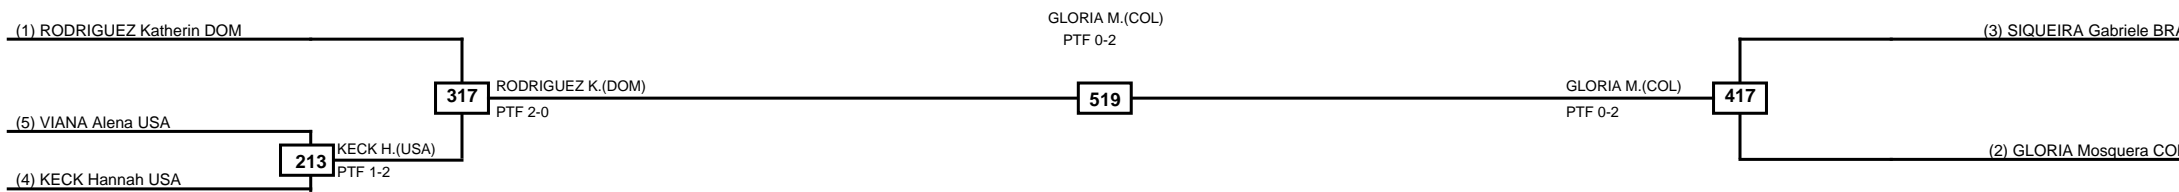

Quarterfinals Semifinals

Final

Semifinals

Quarterfinals

MASTKD

Classification
1 GLORIA Mosquera COL
2 RODRIGUEZ Katherine DOM
3 SIQUEIRA Gabriele BRA
3 KECK Hannah USA

LEGEND RSC: Win by Referee stops contest PTG: Win by Point gap SUP: Win by Superiority DSQ: Win by Disqualification DQB: Win by Disqualification for Unsportsmanlike behavior DWR: Win by double Withdrawal R: Round
(x)Seed PFT: Win by Final score GDP: Win by Golden points WDR: Win by Withdrawal PUN: Win by Punitive declaration DDB: Double disqualification for Unsportsmanlike behavior DDQ: Double Disqualification