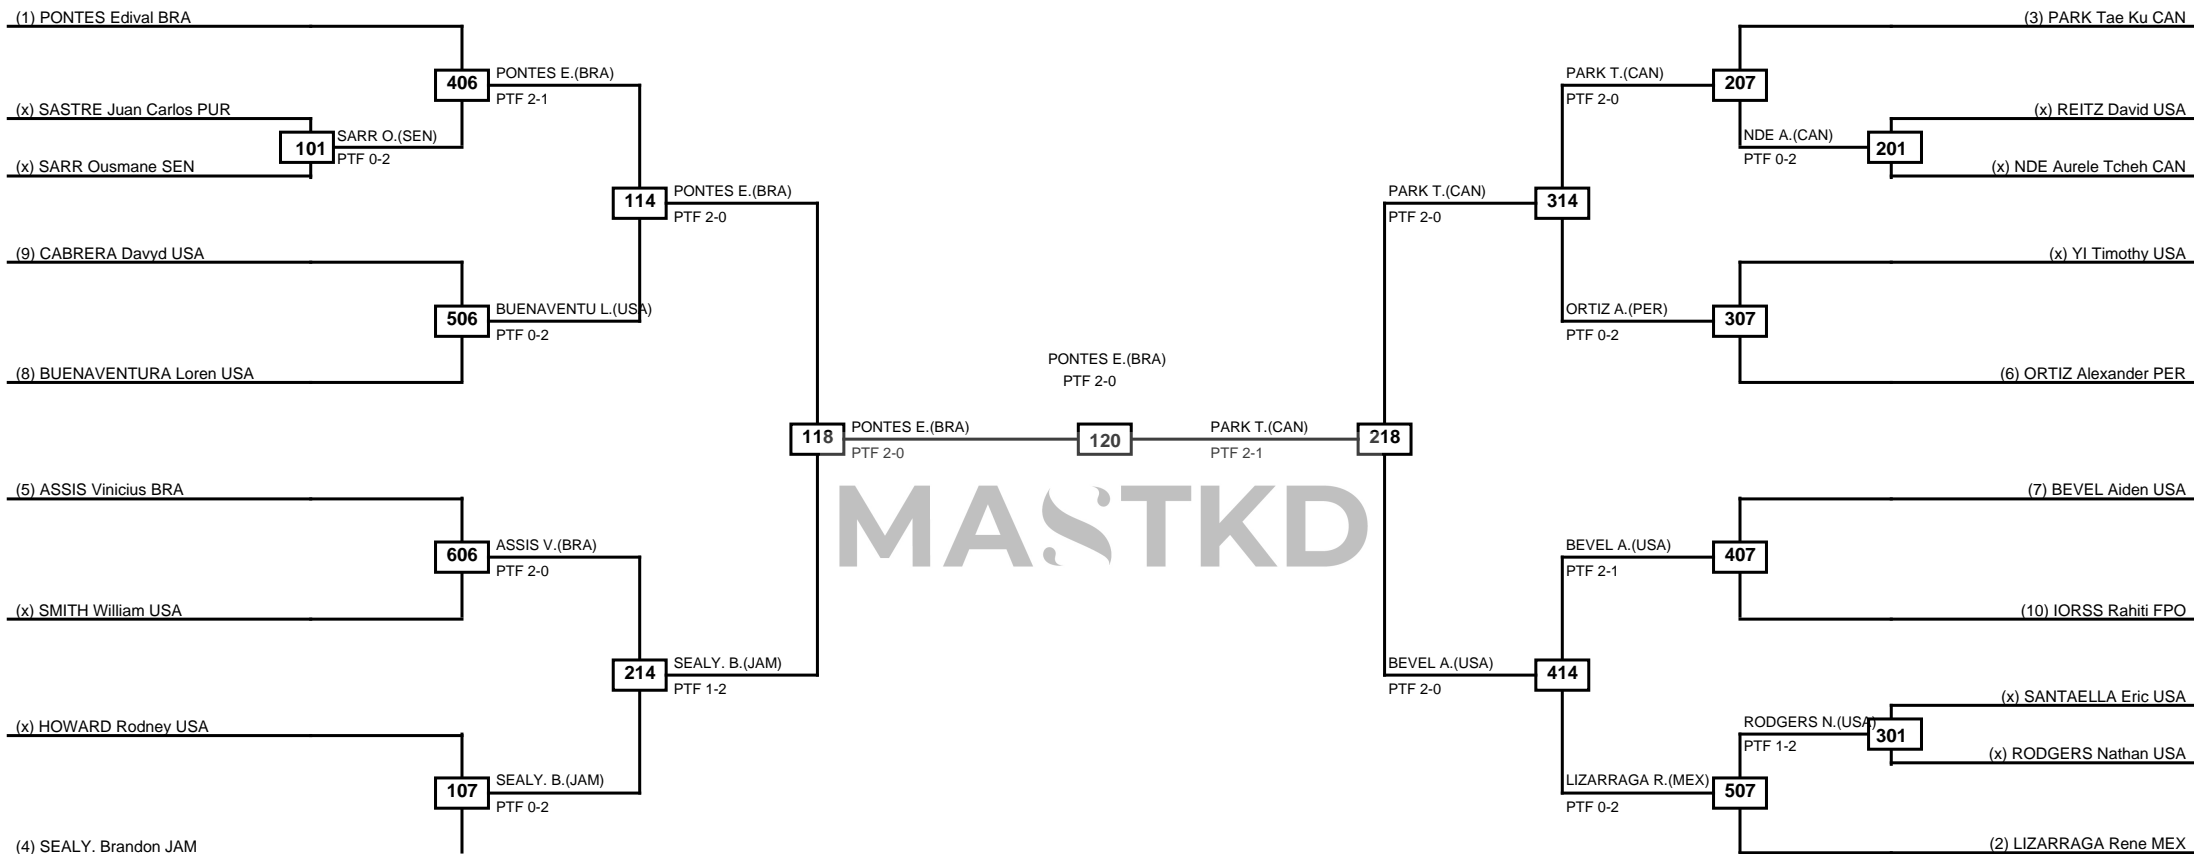

Round of 32   Round of 16   Quarterfinals   Semifinals   Final   Semifinals   Quarterfinals   Round of 16   Round of 32

MASTKD

Classification
1 PONTES Edival BRA
2 PARK Tae Ku CAN
3 BEVEL Aiden USA
3 SEALY. Brandon JAM

LEGEND RSC: Win by Referee stops contest   PTF: Win by Point gap   SUP: Win by Superiority   DSQ: Win by Disqualification   DQB: Win by Disqualification for Unsportsmanlike behavior   DWR: Win by double Withdrawal   R: Round  
(x)Seed   PFT: Win by Final score   GDP: Win by Golden points   WDR: Win by Withdrawal   PUN: Win by Punitive declaration   DDB: Double disqualification for Unsportsmanlike behavior   DDQ: Double Disqualification

Round of 16    Quarterfinals    Semifinals    Final    Semifinals    Quarterfinals    Round of 16

Quarterfinals Semifinals

Final

Semifinals

Quarterfinals