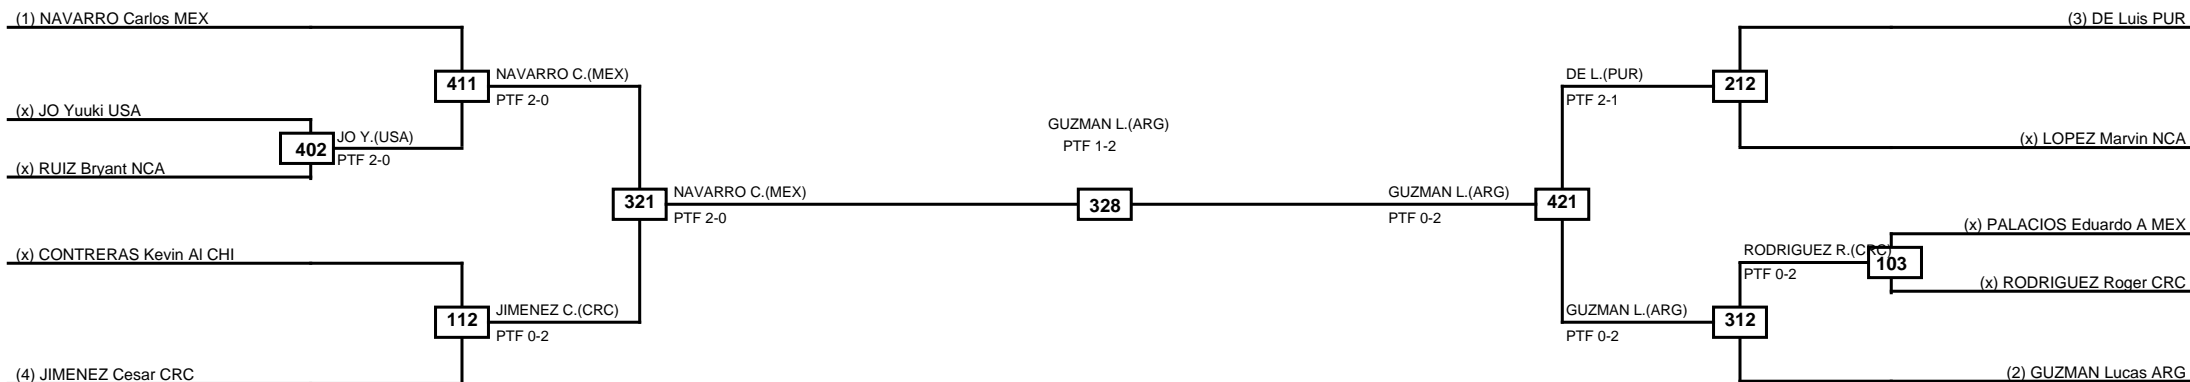

Round of 16 Quarterfinals Semifinals Final Semifinals Quarterfinals Round of 16

MASTKD

Classification	
1	G?MEZTAGLE BARRESTEROS Uriel MEX
2	SUZUKI Ricardo JPN
3	SOTO Juan Jose CRC
3	COLON Luis PUR

LEGEND RSC: Win by Referee stops contest PTG: Win by Point gap SUP: Win by Superiority DSQ: Win by Disqualification DQB: Win by Disqualification for Unsportsmanlike behavior DWR: Win by double Withdrawal R: Round
 (x)Seed PFT: Win by Final score GDP: Win by Golden points WDR: Win by Withdrawal PUN: Win by Punitive declaration DDB: Double disqualification for Unsportsmanlike behavior DDQ: Double Disqualification

Round of 16 Quarterfinals Semifinals Final Semifinals Quarterfinals Round of 16

MASTKD

Classification
1 CASAS Iker MEX
2 SOUZA Joao Victor BRA
3 CAMPOS Santiago ARG
3 BENITEZ Adrian PUR

LEGEND RSC: Win by Referee stops contest PTG: Win by Point gap SUP: Win by Superiority DSQ: Win by Disqualification DQB: Win by Disqualification for Unsportsmanlike behavior DWR: Win by double Withdrawal R: Round
(x)Seed PFT: Win by Final score GDP: Win by Golden points WDR: Win by Withdrawal PUN: Win by Punitive declaration DDB: Double disqualification for Unsportsmanlike behavior DDQ: Double Disqualification

Round of 16	Quarterfinals	Semifinals	Final	Semifinals	Quarterfinals	Round of 16
-------------	---------------	------------	-------	------------	---------------	-------------

MASTKD

Classification
1 GUZMAN Lucas ARG
2 NAVARRO Carlos MEX
3 DE Luis PUR
3 JIMENEZ Cesar CRC