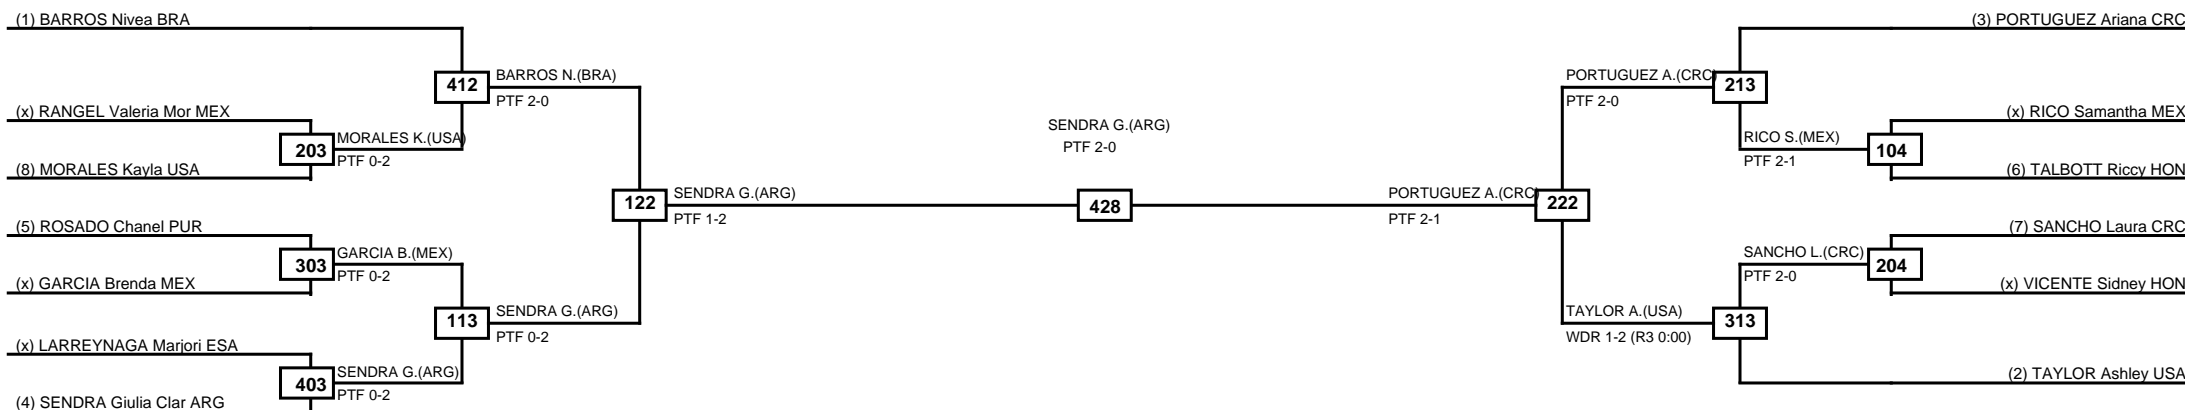

Semifinals

Final

Semifinals

(1) RIVAS Victoria ARG

DIAZ I.(PUR)
PTF 1-2

231

DIAZ I.(PUR)
PTF 1-2

127

(2) ROMAN Naishka PUR

(3) DIAZ Isabella PUR

MASTKD

Classification
1 DIAZ Isabella PUR
2 RIVAS Victoria ARG
3 ROMAN Naishka PUR

LEGEND RSC: Win by Referee stops contest PTG: Win by Point gap SUP: Win by Superiority DSQ: Win by Disqualification DQB: Win by Disqualification for Unsportsmanlike behavior DWR: Win by double Withdrawal R: Round
 (x)Seed PFT: Win by Final score GDP: Win by Golden points WDR: Win by Withdrawal PUN: Win by Punitive declaration DDB: Double disqualification for Unsportsmanlike behavior DDQ: Double Disqualification

Round of 16 Quarterfinals Semifinals Final Semifinals Quarterfinals Round of 16

MASTKD

Classification
1 SENDRA Giulia Clara ARG
2 PORTUGUEZ Ariana CRC
3 TAYLOR Ashley USA
3 BARROS Nivea BRA

LEGEND RSC: Win by Referee stops contest PTG: Win by Point gap SUP: Win by Superiority DSQ: Win by Disqualification DQB: Win by Disqualification for Unsportsmanlike behavior DWR: Win by double Withdrawal R: Round
(x)Seed PFT: Win by Final score GDP: Win by Golden points WDR: Win by Withdrawal PUN: Win by Punitive declaration DDB: Double disqualification for Unsportsmanlike behavior DDQ: Double Disqualification

Semifinals

Final

Semifinals

MASTKD

Classification
1 SIQUEIRA Gabriele BRA
2 AVILA Keyla HON
3 MURCIA Evelyn ESA
3 BRENES Andrea CRC

LEGEND RSC: Win by Referee stops contest PTG: Win by Point gap SUP: Win by Superiority DSQ: Win by Disqualification DQB: Win by Disqualification for Unsportsmanlike behavior DWR: Win by double Withdrawal R: Round
 (x)Seed PFT: Win by Final score GDP: Win by Golden points WDR: Win by Withdrawal PUN: Win by Punitive declaration DDB: Double disqualification for Unsportsmanlike behavior DDQ: Double Disqualification