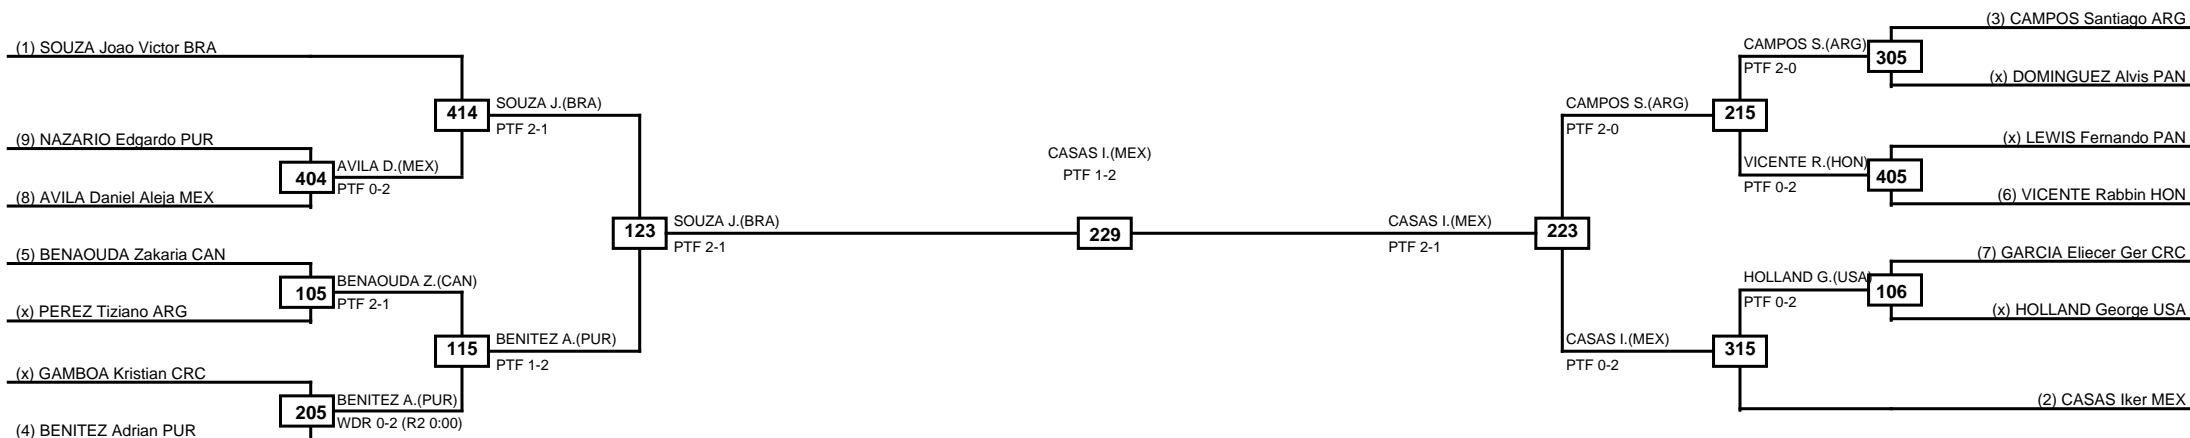

Round of 16 Quarterfinals Semifinals Final Semifinals Quarterfinals Round of 16

MASTKD

Classification	
1	G?MEZTAGLE BARRESTEROS Uriel MEX
2	SUZUKI Ricardo JPN
3	SOTO Juan Jose CRC
3	COLON Luis PUR

LEGEND RSC: Win by Referee stops contest PTG: Win by Point gap SUP: Win by Superiority DSQ: Win by Disqualification DQB: Win by Disqualification for Unsportsmanlike behavior DWR: Win by double Withdrawal R: Round
 (x)Seed PFT: Win by Final score GDP: Win by Golden points WDR: Win by Withdrawal PUN: Win by Punitive declaration DDB: Double disqualification for Unsportsmanlike behavior DDQ: Double Disqualification

Round of 16 Quarterfinals Semifinals Final Semifinals Quarterfinals Round of 16

MASTKD

Classification
1 CASAS Iker MEX
2 SOUZA Joao Victor BRA
3 CAMPOS Santiago ARG
3 BENITEZ Adrian PUR

LEGEND RSC: Win by Referee stops contest PTG: Win by Point gap SUP: Win by Superiority DSQ: Win by Disqualification DQB: Win by Disqualification for Unsportsmanlike behavior DWR: Win by double Withdrawal R: Round
(x)Seed PFT: Win by Final score GDP: Win by Golden points WDR: Win by Withdrawal PUN: Win by Punitive declaration DDB: Double disqualification for Unsportsmanlike behavior DDQ: Double Disqualification

Round of 16	Quarterfinals	Semifinals	Final	Semifinals	Quarterfinals	Round of 16
-------------	---------------	------------	-------	------------	---------------	-------------

MASTKD

Classification
1 GUZMAN Lucas ARG
2 NAVARRO Carlos MEX
3 DE Luis PUR
3 JIMENEZ Cesar CRC