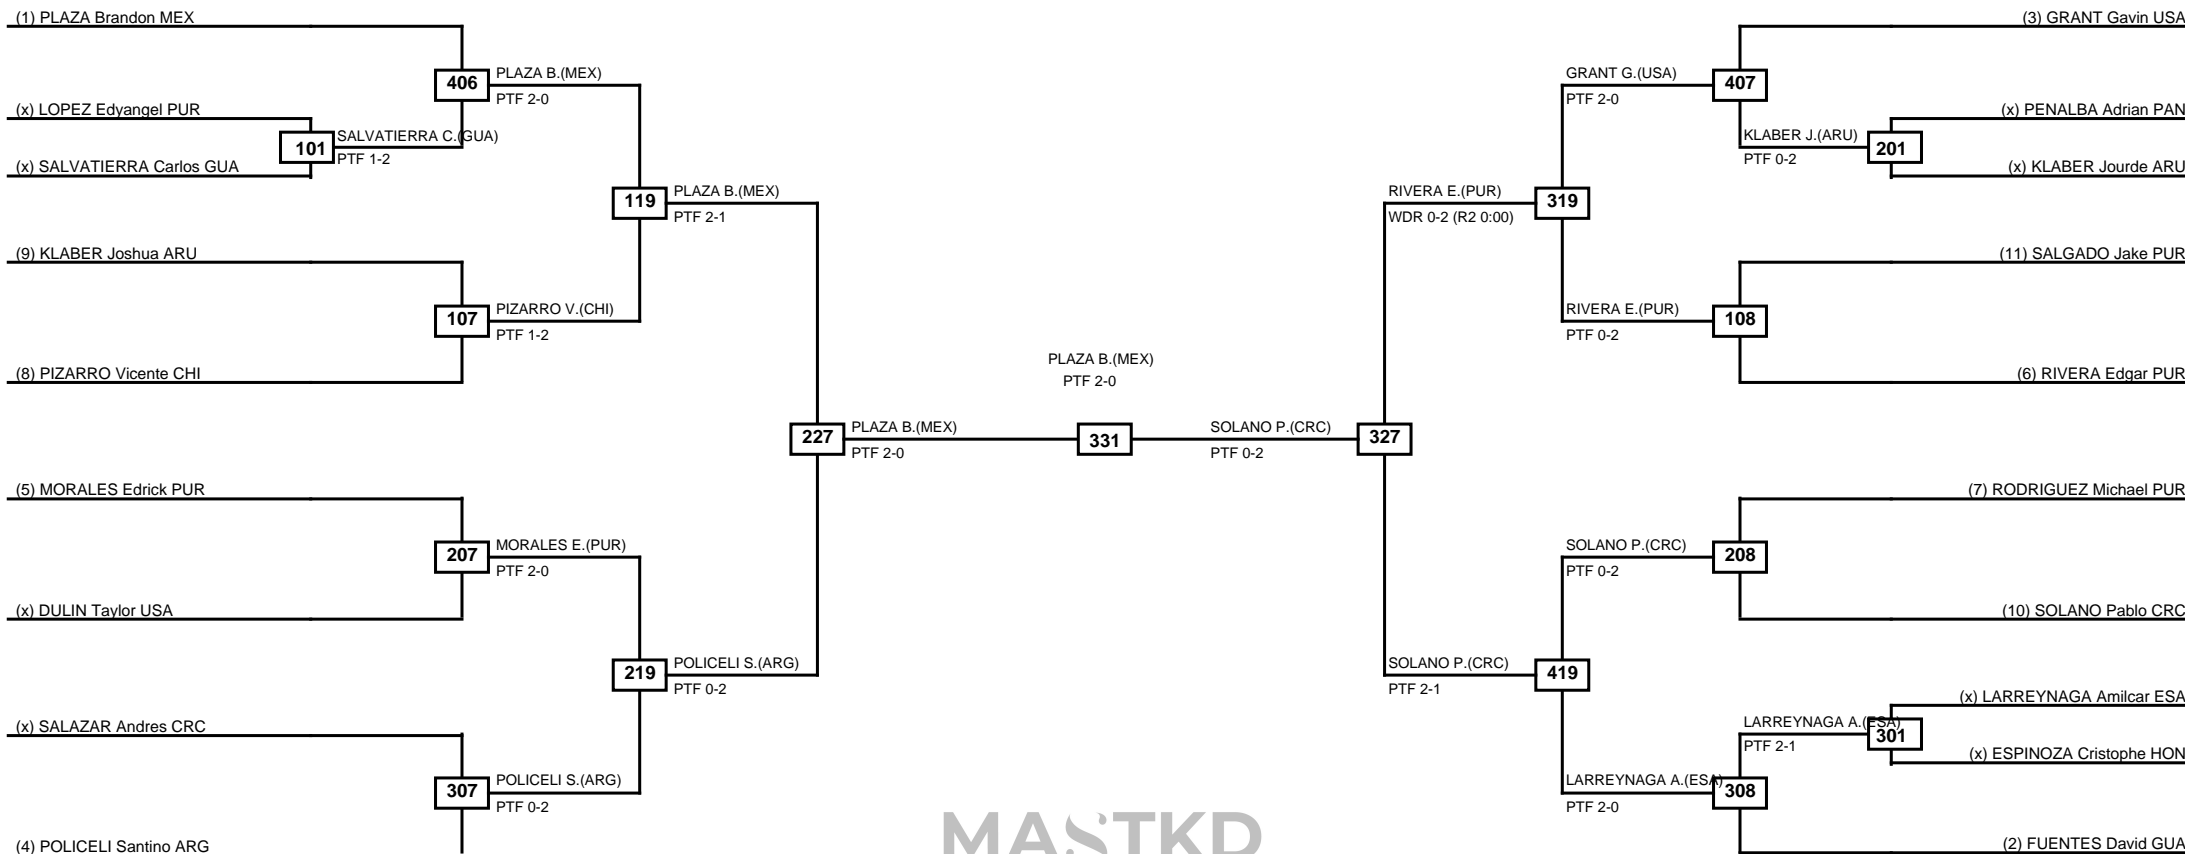

Round of 16 Quarterfinals Semifinals Final Semifinals Quarterfinals Round of 16

MASTKD

Classification
1 CASAS Iker MEX
2 SOUZA Joao Victor BRA
3 CAMPOS Santiago ARG
3 BENITEZ Adrian PUR

LEGEND RSC: Win by Referee stops contest PTG: Win by Point gap SUP: Win by Superiority DSQ: Win by Disqualification DQB: Win by Disqualification for Unsportsmanlike behavior DWR: Win by double Withdrawal R: Round
(x)Seed PFT: Win by Final score GDP: Win by Golden points WDR: Win by Withdrawal PUN: Win by Punitive declaration DDB: Double disqualification for Unsportsmanlike behavior DDQ: Double Disqualification

Round of 16	Quarterfinals	Semifinals	Final	Semifinals	Quarterfinals	Round of 16
-------------	---------------	------------	-------	------------	---------------	-------------

MASTKD

Classification
1 GUZMAN Lucas ARG
2 NAVARRO Carlos MEX
3 DE Luis PUR
3 JIMENEZ Cesar CRC

LEGEND	RSC: Win by Referee stops contest	PTG: Win by Point gap	SUP: Win by Superiority	DSQ: Win by Disqualification	DQB: Win by Disqualification for Unsportsmanlike behavior	DWR: Win by double Withdrawal	R: Round
	(x)Seed	PFT: Win by Final score	GDP: Win by Golden points	WDR: Win by Withdrawal	PUN: Win by Punitive declaration	DDB: Double disqualification for Unsportsmanlike behavior	DDQ: Double Disqualification

Round of 32 Round of 16 Quarterfinals Semifinals Final Semifinals Quarterfinals Round of 16 Round of 32

MASTKD

Classification
1 PLAZA Brandon MEX
2 SOLANO Pablo CRC
3 POLICELI Santino ARG
3 RIVERA Edgar PUR