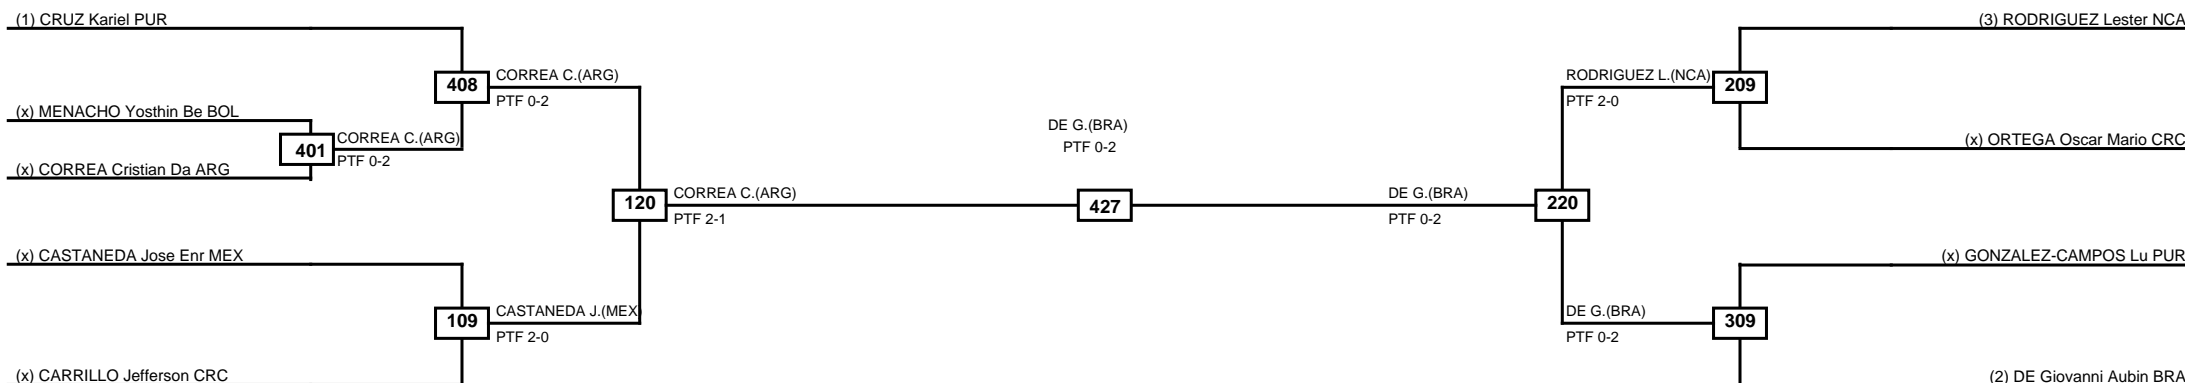

Round of 16   Quarterfinals   Semifinals   Final   Semifinals   Quarterfinals   Round of 16

MASTKD

Classification
1 DE Giovanni Aubin BRA
2 CORREA Cristian Damian ARG
3 CASTANEDA Jose Enrique MEX
3 RODRIGUEZ Lester NCA

LEGEND   RSC: Win by Referee stops contest   PTG: Win by Point gap   SUP: Win by Superiority   DSQ: Win by Disqualification   DQB: Win by Disqualification for Unsportsmanlike behavior   DWR: Win by double Withdrawal   R: Round
(x)Seed   PFT: Win by Final score   GDP: Win by Golden points   WDR: Win by Withdrawal   PUN: Win by Punitive declaration   DDB: Double disqualification for Unsportsmanlike behavior   DDQ: Double Disqualification