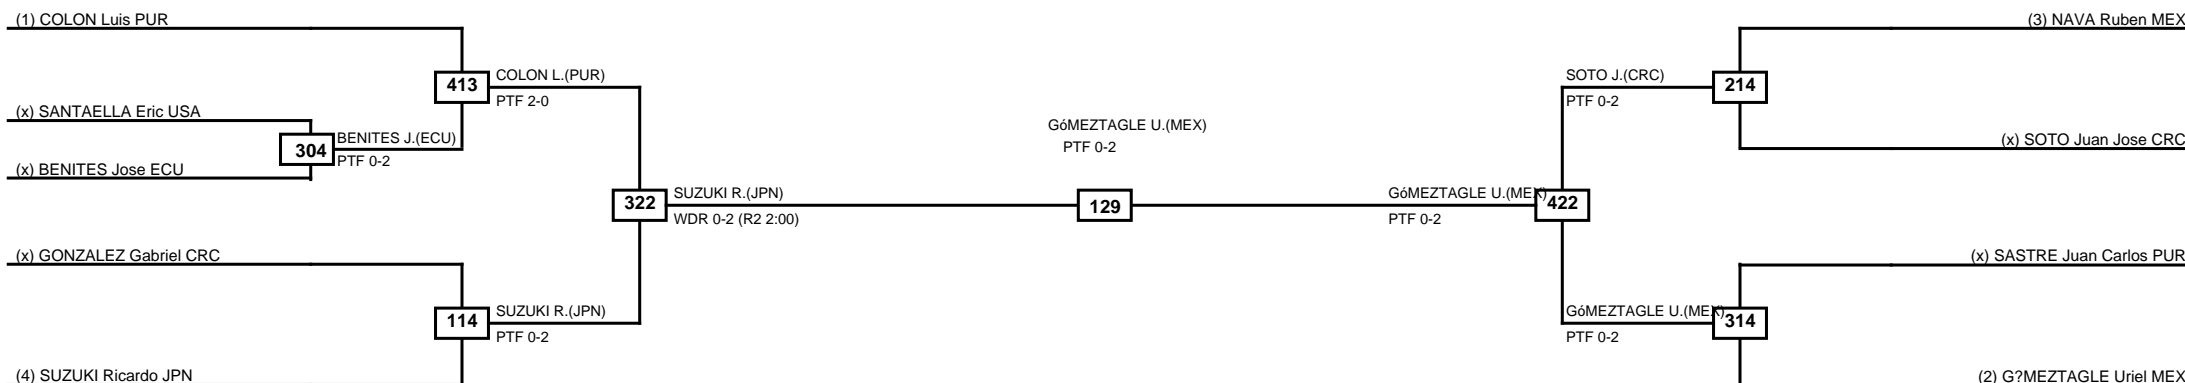

Round of 16 Quarterfinals Semifinals Final Semifinals Quarterfinals Round of 16

MASTKD

Classification	
1	G?MEZTAGLE BARRESTEROS Uriel MEX
2	SUZUKI Ricardo JPN
3	SOTO Juan Jose CRC
3	COLON Luis PUR

LEGEND RSC: Win by Referee stops contest PTG: Win by Point gap SUP: Win by Superiority DSQ: Win by Disqualification DQB: Win by Disqualification for Unsportsmanlike behavior DWR: Win by double Withdrawal R: Round
 (x)Seed PFT: Win by Final score GDP: Win by Golden points WDR: Win by Withdrawal PUN: Win by Punitive declaration DDB: Double disqualification for Unsportsmanlike behavior DDQ: Double Disqualification

Round of 16 Quarterfinals Semifinals Final Semifinals Quarterfinals Round of 16

MASTKD

Classification
1 CASAS Iker MEX
2 SOUZA Joao Victor BRA
3 CAMPOS Santiago ARG
3 BENITEZ Adrian PUR

LEGEND RSC: Win by Referee stops contest PTG: Win by Point gap SUP: Win by Superiority DSQ: Win by Disqualification DQB: Win by Disqualification for Unsportsmanlike behavior DWR: Win by double Withdrawal R: Round
(x)Seed PFT: Win by Final score GDP: Win by Golden points WDR: Win by Withdrawal PUN: Win by Punitive declaration DDB: Double disqualification for Unsportsmanlike behavior DDQ: Double Disqualification