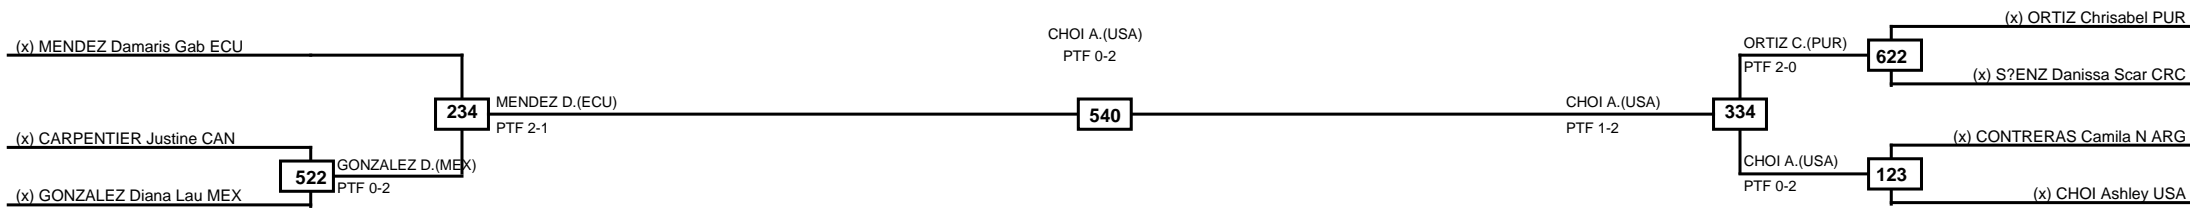

Quarterfinals
Semifinals
Final
Semifinals
Quarterfinals

MASTKD

Classification
1 CHOI Ashley USA
2 MENDEZ Damaris Gabriela ECU
3 GONZALEZ Diana Laura MEX
3 ORTIZ Chrisabel PUR

LEGEND	RSC: Win by Referee stops contest	PTG: Win by Point gap	SUP: Win by Superiority	DSQ: Win by Disqualification	DQB: Win by Disqualification for Unsportsmanlike behavior	DWR: Win by double Withdrawal	R: Round
(x)Seed	PFT: Win by Final score	GDP: Win by Golden points	WDR: Win by Withdrawal	PUN: Win by Punitive declaration	DDB: Double disqualification for Unsportsmanlike behavior	DDQ: Double Disqualification