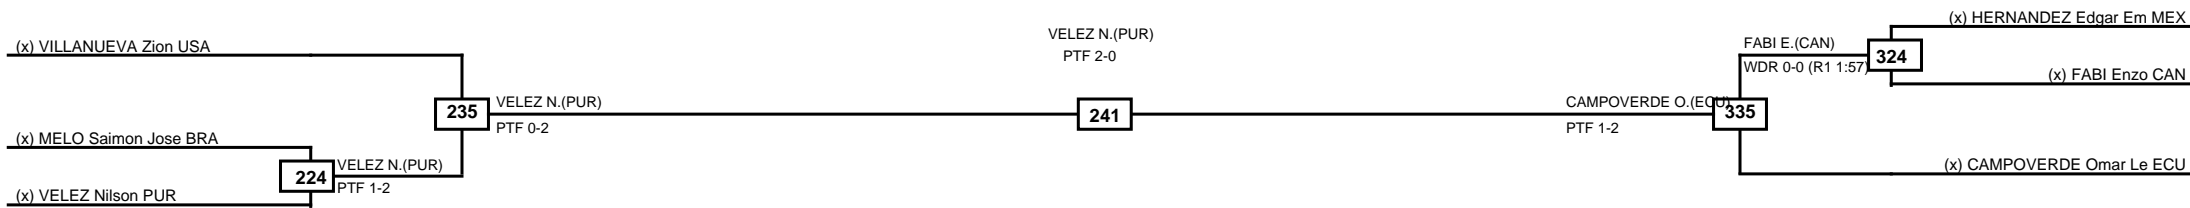

Quarterfinals
Semifinals
Final
Semifinals
Quarterfinals

MASTKD

Classification
1 VELEZ Nilson PUR
2 CAMPOVERDE Omar Leonardo ECU
3 VILLANUEVA Zion USA
3 FABI Enzo CAN

LEGEND RSC: Win by Referee stops contest   PTG: Win by Point gap   SUP: Win by Superiority   DSQ: Win by Disqualification   DQB: Win by Disqualification for Unsportsmanlike behavior   DWR: Win by double Withdrawal   R: Round
(x)Seed   PFT: Win by Final score   GDP: Win by Golden points   WDR: Win by Withdrawal   PUN: Win by Punitive declaration   DDB: Double disqualification for Unsportsmanlike behavior   DDQ: Double Disqualification