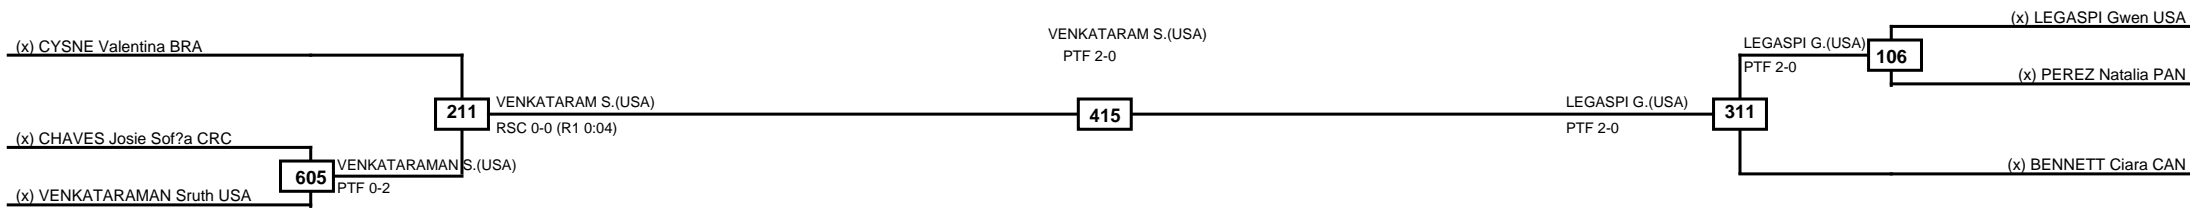

MASTKD

Classification
1 VENKATARAMAN Sruthi USA
2 LEGASPI Gwen USA
3 BENNETT Ciara CAN
3 CYSNE Valentina BRA

LEGEND	RSC: Win by Referee stops contest	PTG: Win by Point gap	SUP: Win by Superiority	DSQ: Win by Disqualification	DQB: Win by Disqualification for Unsportsmanlike behavior	DWR: Win by double Withdrawal	R: Round
(x)Seed	PFT: Win by Final score	GDP: Win by Golden points	WDR: Win by Withdrawal	PUN: Win by Punitive declaration	DDB: Double disqualification for Unsportsmanlike behavior	DDQ: Double Disqualification