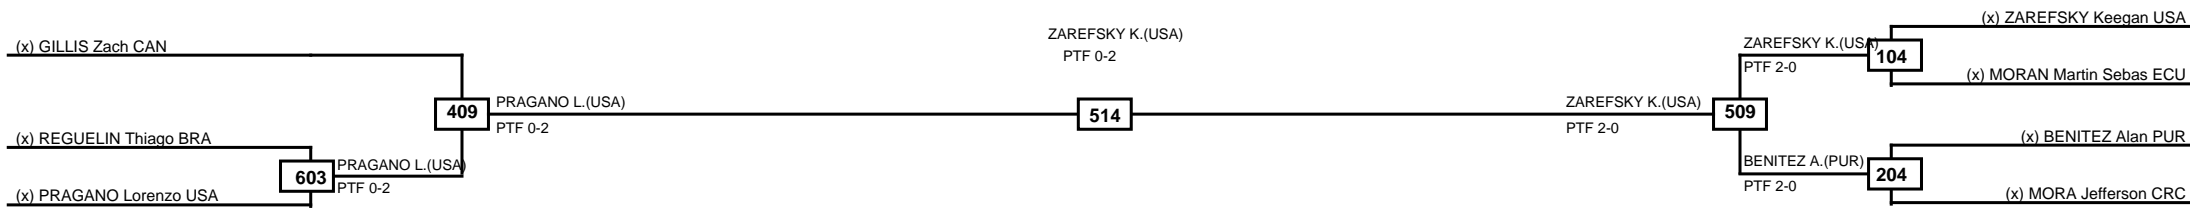

Quarterfinals Semifinals

Final

Semifinals

Quarterfinals

MASTKD

Classification
1 ZAREFSKY Keegan USA
2 PRAGANO Lorenzo USA
3 GILLIS Zach CAN
3 BENITEZ Alan PUR

LEGEND	RSC: Win by Referee stops contest	PTG: Win by Point gap	SUP: Win by Superiority	DSQ: Win by Disqualification	DQB: Win by Disqualification for Unsportsmanlike behavior	DWR: Win by double Withdrawal	R: Round
(x)Seed	PFT: Win by Final score	GDP: Win by Golden points	WDR: Win by Withdrawal	PUN: Win by Punitive declaration	DDB: Double disqualification for Unsportsmanlike behavior	DDQ: Double Disqualification