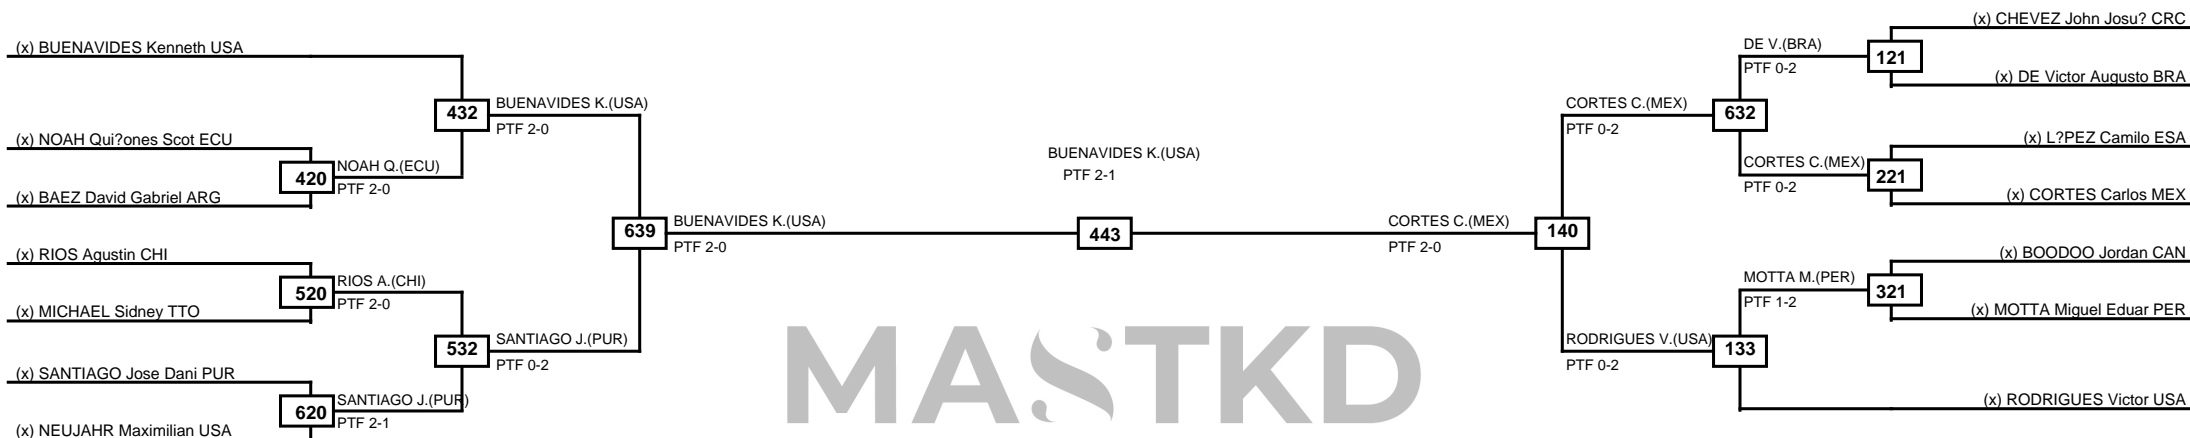

# MASTKD

Classification
1 BEVEL Aiden USA
2 DHILLON Balvir CAN
3 DUARTE Francisco Ismael BRA
3 GONZALEZ Julio Octavio MEX

<b>LEGEND</b>	RSC: Win by Referee stops contest	PTG: Win by Point gap	SUP: Win by Superiority	DSQ: Win by Disqualification	DQB: Win by Disqualification for Unsportsmanlike behavior	DWR: Win by double Withdrawal	R: Round
(x)Seed	PFT: Win by Final score	GDP: Win by Golden points	WDR: Win by Withdrawal	PUN: Win by Punitive declaration	DDB: Double disqualification for Unsportsmanlike behavior	DDQ: Double Disqualification	

Round of 16    Quarterfinals    Semifinals    Final    Semifinals    Quarterfinals    Round of 16

MASTKD

Classification
1 BUENAVIDES Kenneth USA
2 CORTES Carlos MEX
3 RODRIGUES Victor USA
3 SANTIAGO Jose Daniel PUR