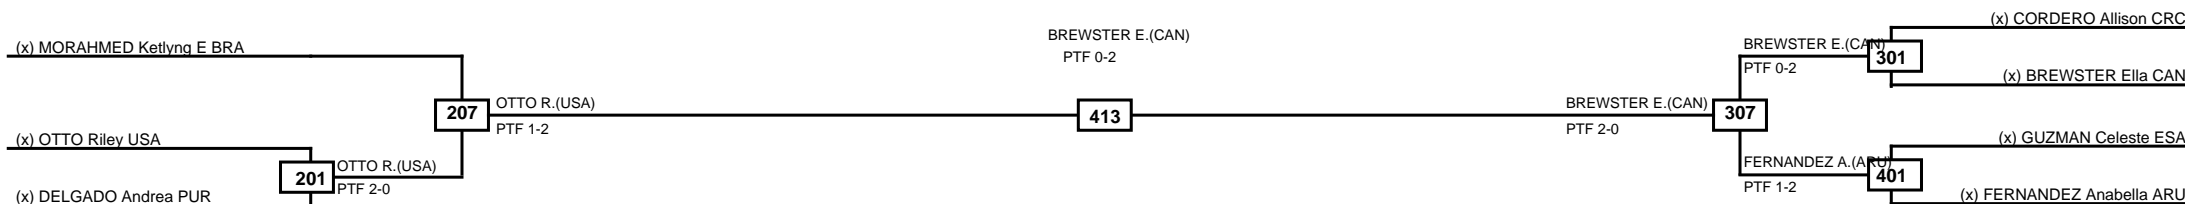

Quarterfinals Semifinals

Final

Semifinals

Quarterfinals