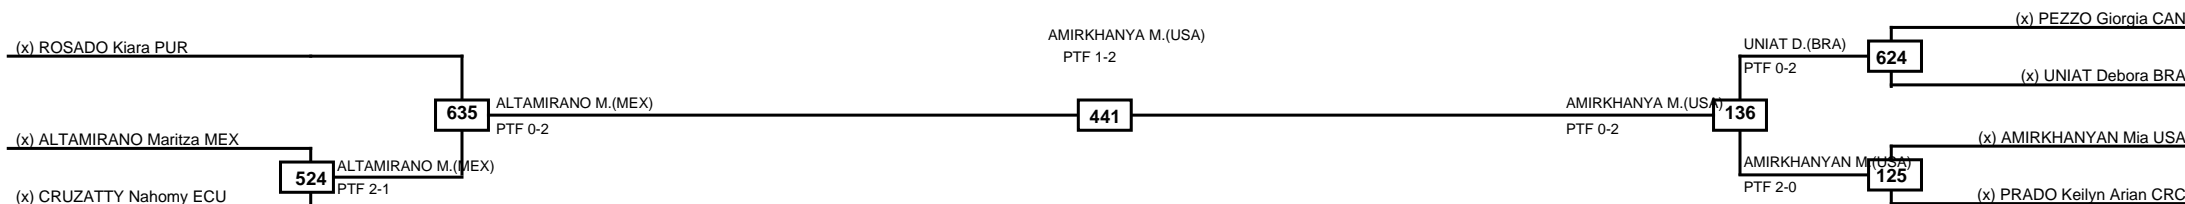

Quarterfinals Semifinals

Final

Semifinals

Quarterfinals

MASTKD

Classification
1 AMIRKHANYAN Mia USA
2 ALTAMIRANO Maritza Daniela MEX
3 UNIAT Debora BRA
3 ROSADO Kiara PUR

LEGEND RSC: Win by Referee stops contest PTG: Win by Point gap SUP: Win by Superiority DSQ: Win by Disqualification DQB: Win by Disqualification for Unsportsmanlike behavior DWR: Win by double Withdrawal R: Round
(x)Seed PFT: Win by Final score GDP: Win by Golden points WDR: Win by Withdrawal PUN: Win by Punitive declaration DDB: Double disqualification for Unsportsmanlike behavior DDQ: Double Disqualification