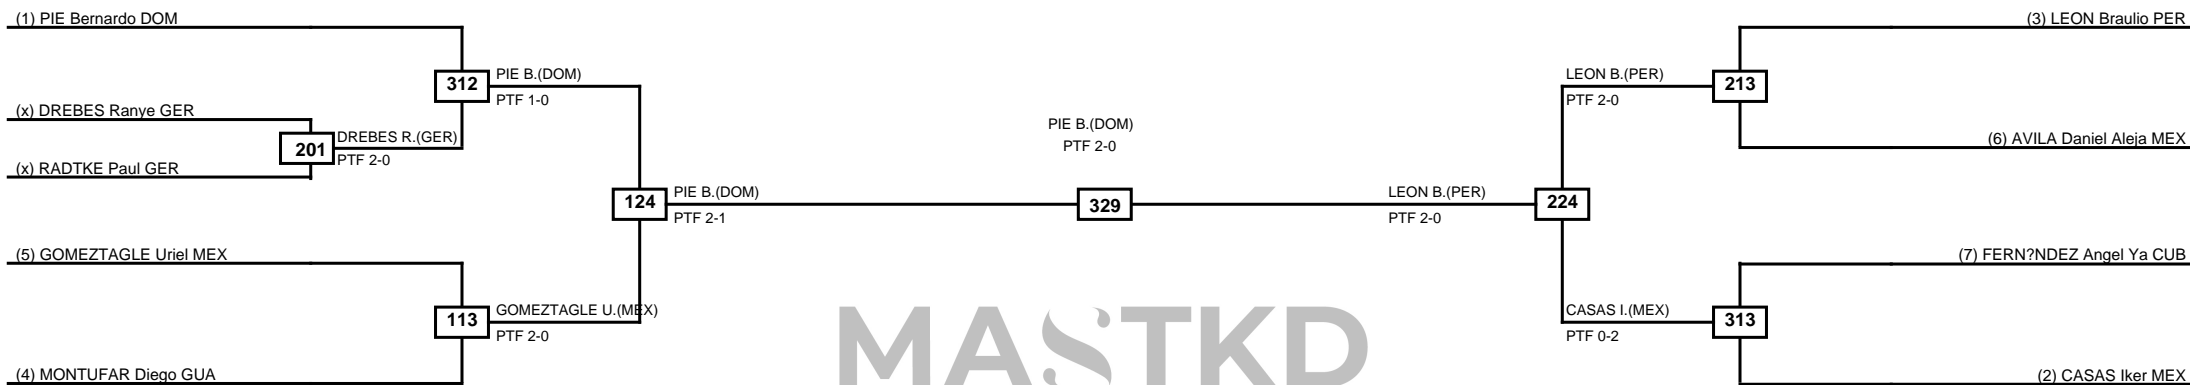

Round of 16	Quarterfinals	Semifinals	Final	Semifinals	Quarterfinals	Round of 16

Classification
1 PIE Bernardo DOM
2 LEON Braulio PER
3 GOMEZTAGLE Uriel MEX
3 CASAS Iker MEX

LEGEND	RSC: Win by Referee stops contest	PTG: Win by Point gap	SUP: Win by Superiority	DSQ: Win by Disqualification	DQB: Win by Disqualification for Unsportsmanlike behavior	DWR: Win by double Withdrawal	R: Round
	(x)Seed	PFT: Win by Final score	GDP: Win by Golden points	WDR: Win by Withdrawal	PUN: Win by Punitive declaration	DDB: Double disqualification for Unsportsmanlike behavior	DDQ: Double Disqualification