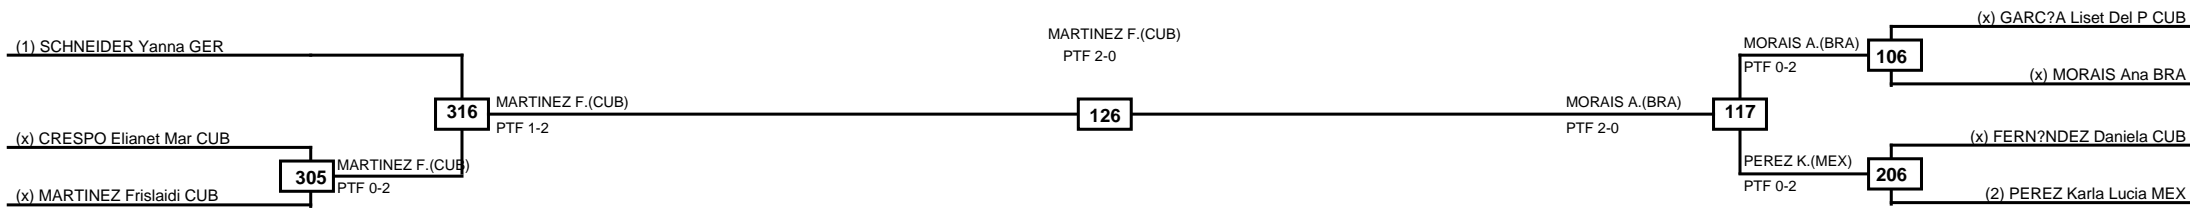

Quarterfinals	Semifinals	Final	Semifinals	Quarterfinals

Classification
1 MARTINEZ Frislaidis CUB
2 MORAIS Ana BRA
3 SCHNEIDER Yanna GER
3 PEREZ Karla Lucia MEX

LEGEND	RSC: Win by Referee stops contest	PTG: Win by Point gap	SUP: Win by Superiority	DSQ: Win by Disqualification	DQB: Win by Disqualification for Unsportsmanlike behavior	DWR: Win by double Withdrawal	R: Round
	(x)Seed	PFT: Win by Final score	GDP: Win by Golden points	WDR: Win by Withdrawal	PUN: Win by Punitive declaration	DDB: Double disqualification for Unsportsmanlike behavior	DDQ: Double Disqualification