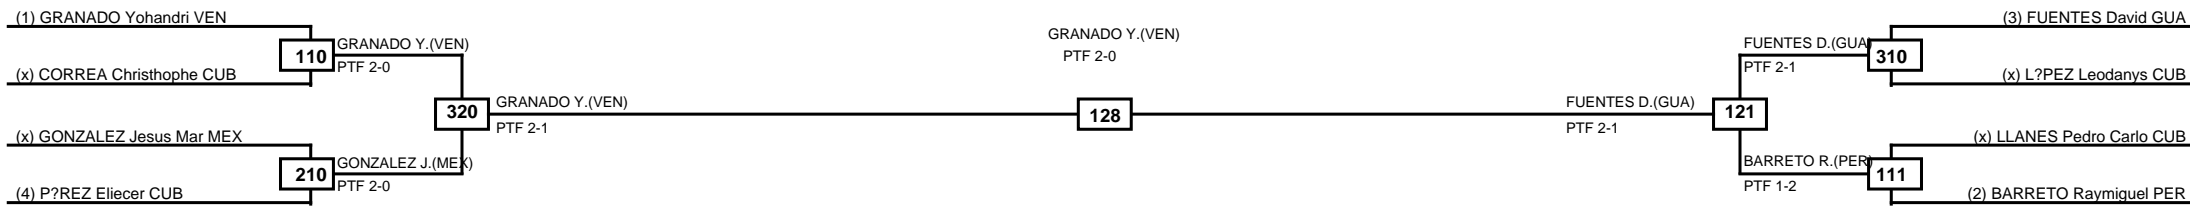

Quarterfinals
Semifinals
Final
Semifinals
Quarterfinals

MASTKD

Classification
1 GRANADO Yohandri VEN
2 FUENTES David GUA
3 BARRETO Raymiquel PER
3 GONZALEZ Jesus Marlon MEX

LEGEND RSC: Win by Referee stops contest   PTF: Win by Point gap   SUP: Win by Superiority   DSQ: Win by Disqualification   DQB: Win by Disqualification for Unsportsmanlike behavior   DWR: Win by double Withdrawal   R: Round
(x)Seed   PFT: Win by Final score   GDP: Win by Golden points   WDR: Win by Withdrawal   PUN: Win by Punitive declaration   DDB: Double disqualification for Unsportsmanlike behavior   DDQ: Double Disqualification