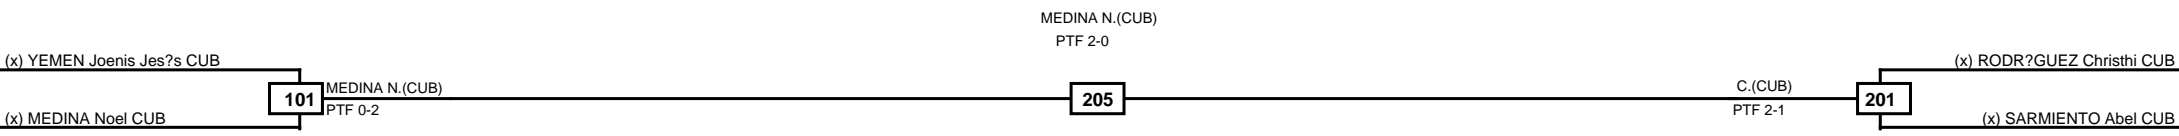

Final

Semifinals

MASTKD

Classification
1 GONZÁLEZ Jheison CUB
2 RODRÍGUEZ Jean Carlos CUB
3 PEÑA Ariel Francisco CUB
3 AVILÉS Brayan Henry CUB

Semifinals	Final	Semifinals
-------------------	--------------	-------------------