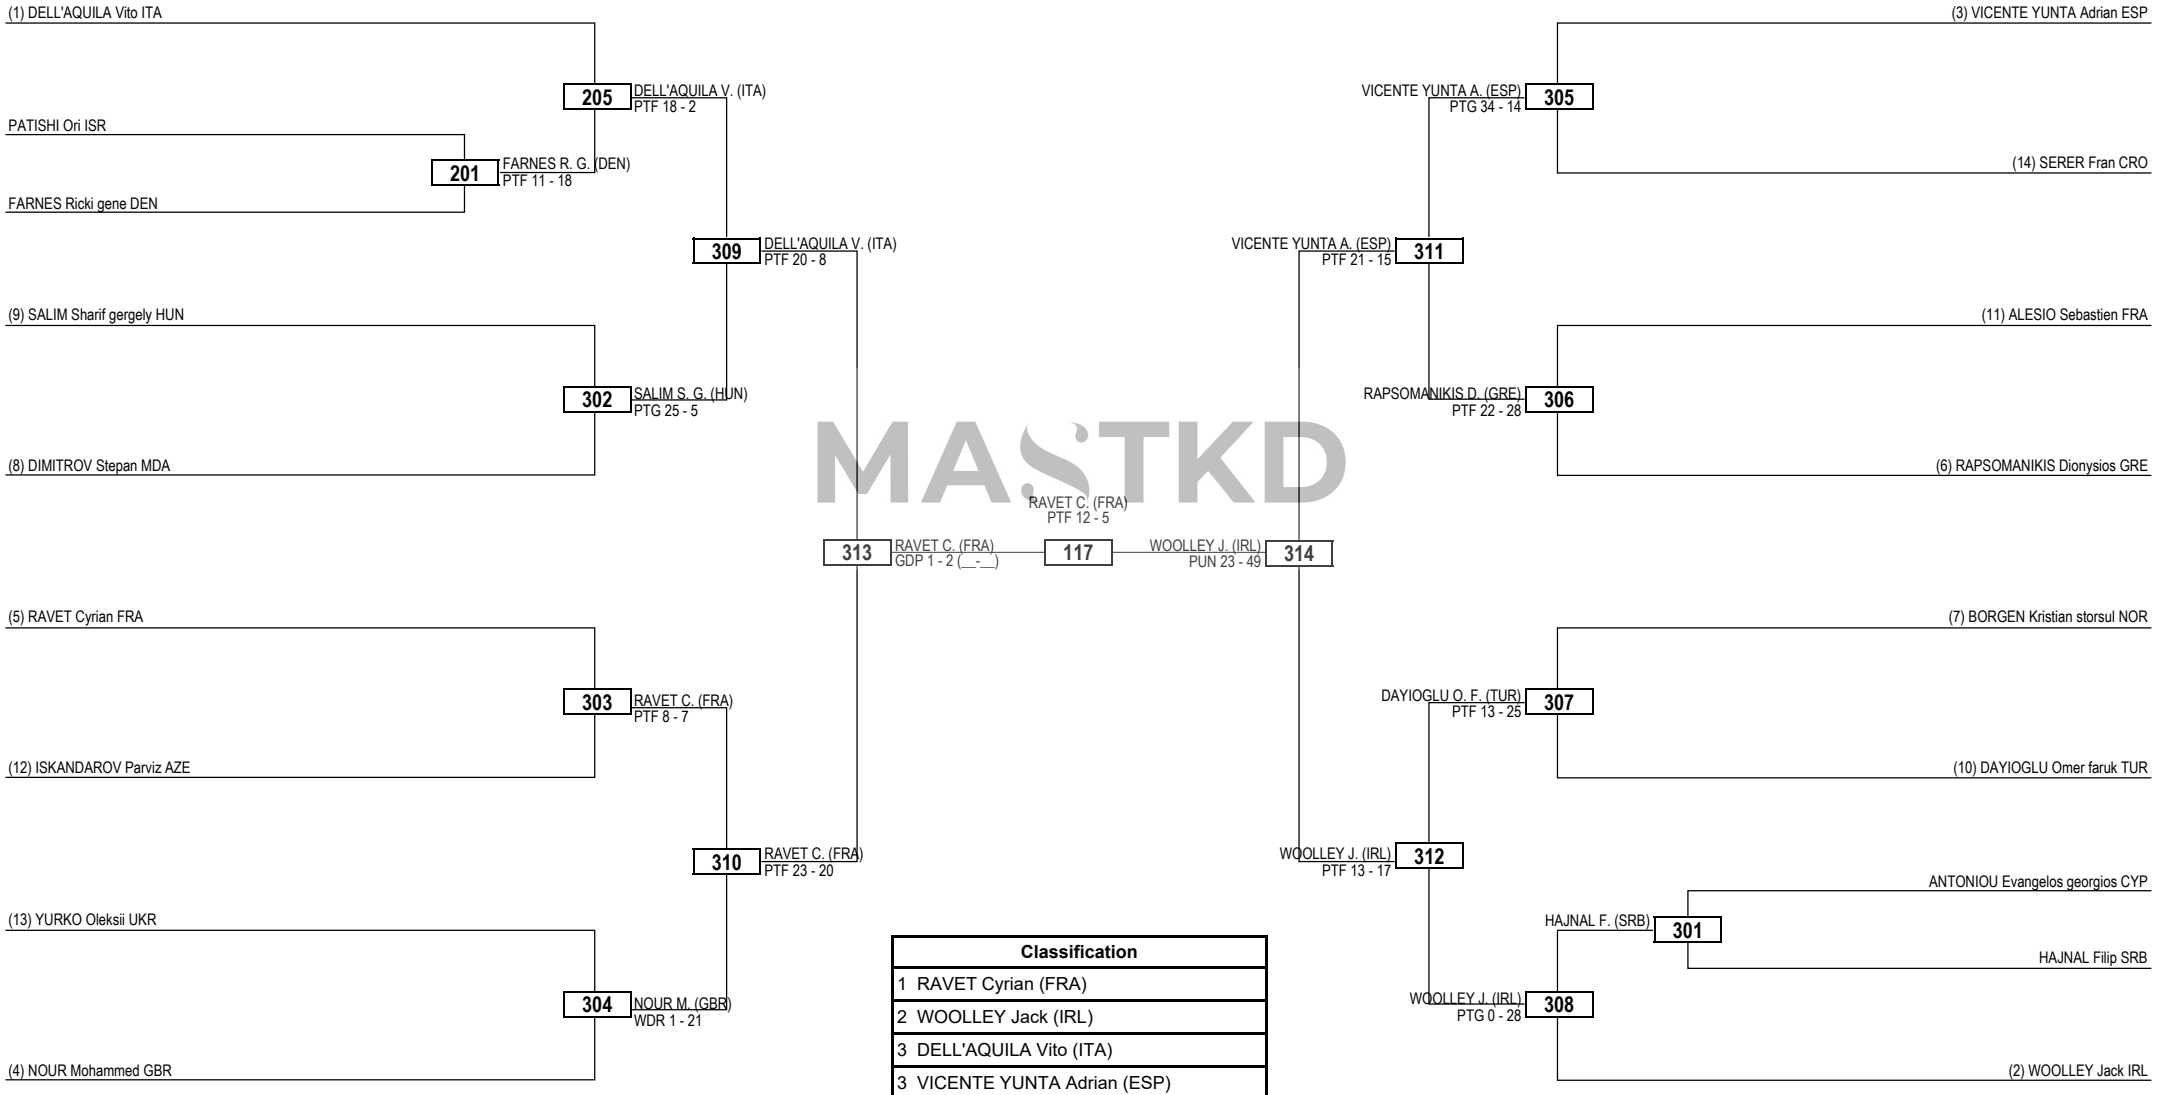

Round of 32 Round of 16 Quarterfinals Semifinals Final Semifinals Quarterfinals Round of 16 Round of 32

LEGEND RSC: Win by Referee Stop Contest PTG: Win by Point Gap SUP: Win by Superiority DSQ: Win by Disqualification DQB: Win by Disqualification for unsportsmanlike behavior DWR: Double Withdrawal R: Round
 (x) Seed PTF: Win by Final Score GDP: Win by Golden Points WDR: Win by Withdrawal PUN: Win by Punitive Declaration DDB: Double Disqualification for unsportsmanlike behavior DDQ: Double Disqualification

Round of 32 Round of 16 Quarterfinals Semifinals Final Semifinals Quarterfinals Round of 16 Round of 32

LEGEND RSC: Win by Referee Stop Contest PTG: Win by Point Gap SUP: Win by Superiority DSQ: Win by Disqualification DQB: Win by Disqualification for unsportsmanlike behavior DWR: Double Withdrawal R: Round
 (x) **Seed** PTF: Win by Final Score GDP: Win by Golden Points WDR: Win by Withdrawal PUN: Win by Punitive Declaration DDB: Double Disqualification for unsportsmanlike behavior DDQ: Double Disqualification

Round of 16 Quarterfinals Semifinals Final Semifinals Quarterfinals Round of 16

LEGEND RSC: Win by Referee Stop Contest PTG: Win by Point Gap SUP: Win by Superiority DSQ: Win by Disqualification DQB: Win by Disqualification for unsportsmanlike behavior DWR: Double Withdrawal R: Round
 (x) **Seed** PTF: Win by Final Score GDP: Win by Golden Points WDR: Win by Withdrawal PUN: Win by Punitive Declaration DDB: Double Disqualification for unsportsmanlike behavior DDQ: Double Disqualification