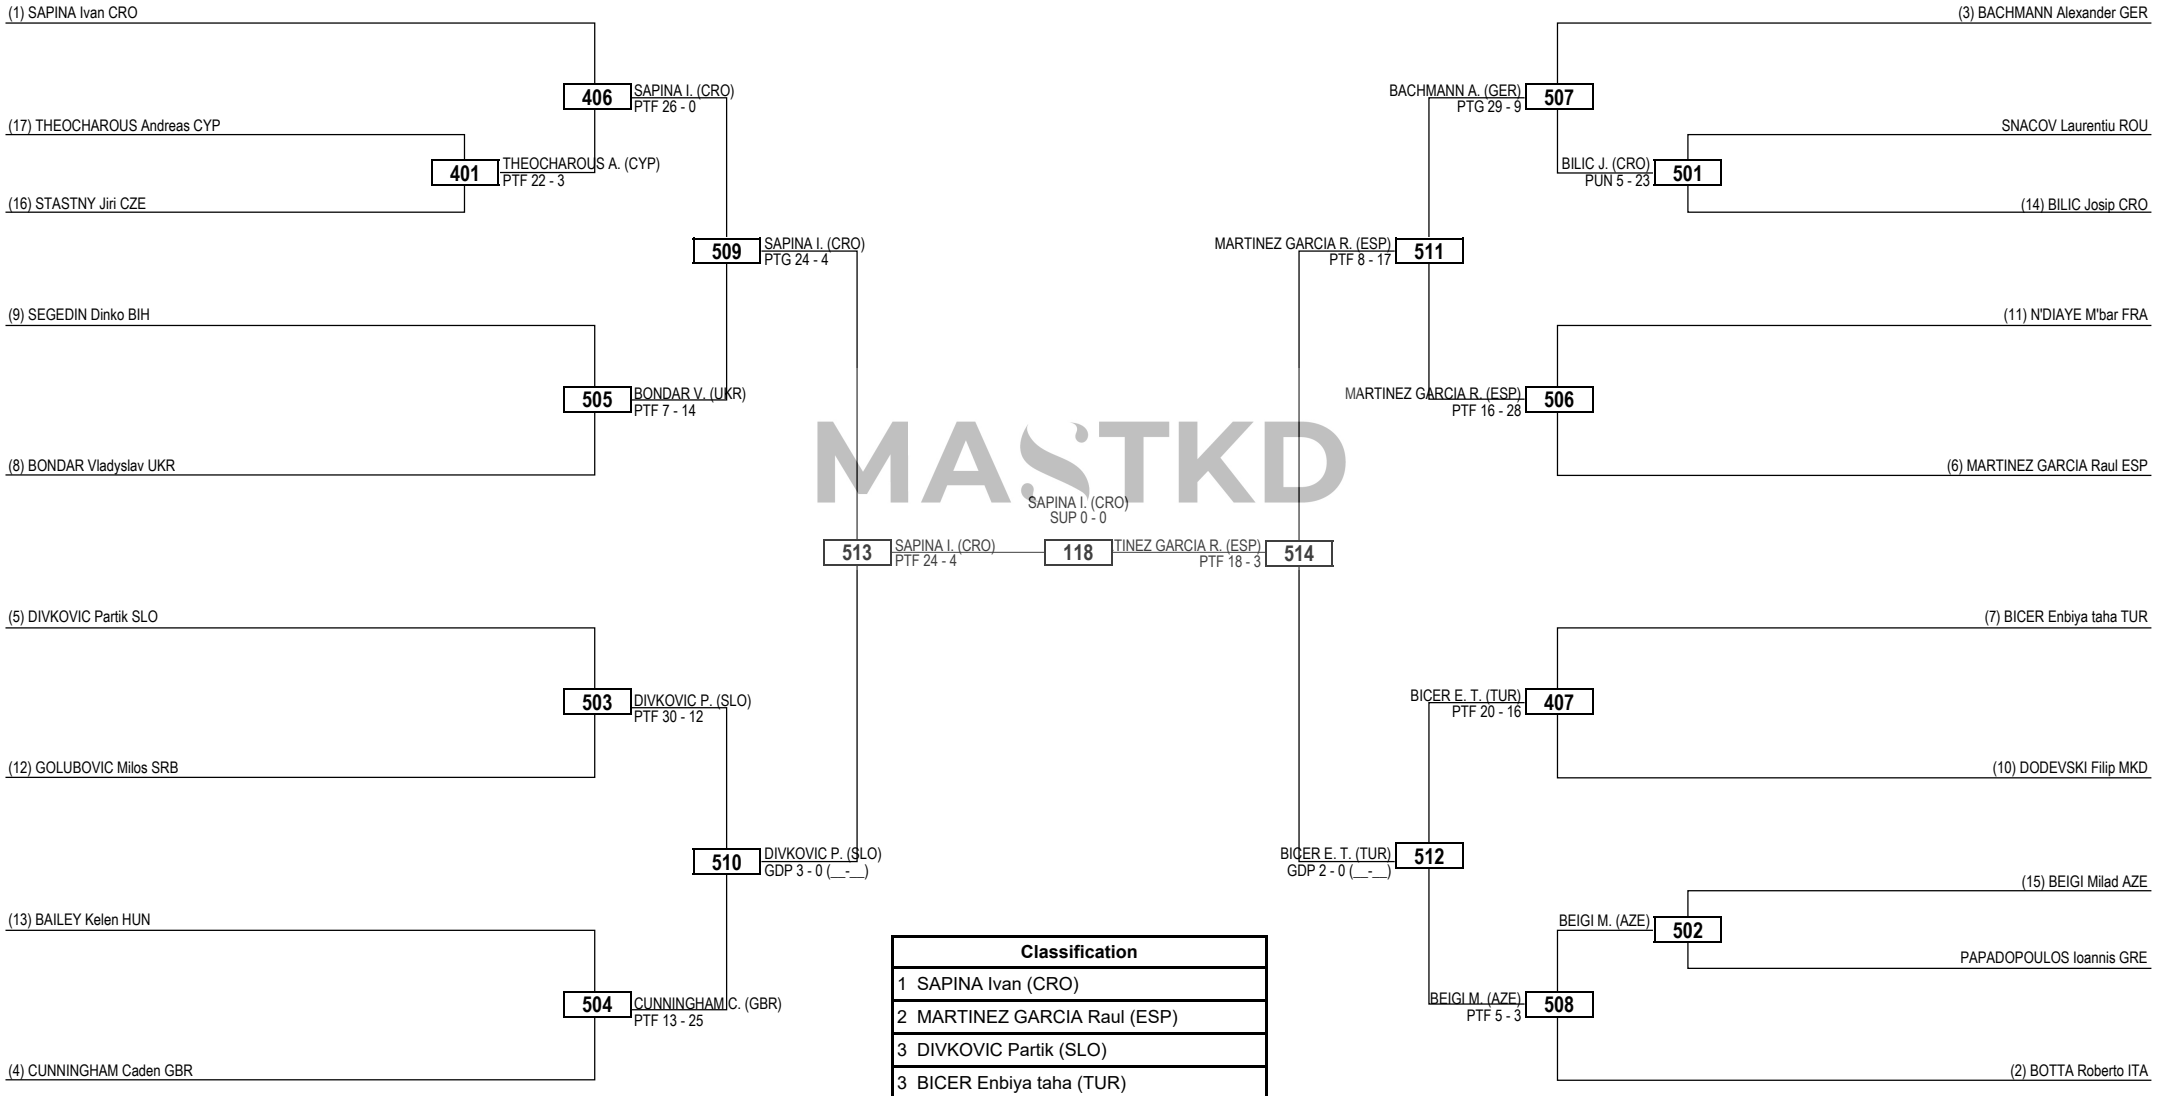

Round of 32 Round of 16 Quarterfinals Semifinals Final Semifinals Quarterfinals Round of 16 Round of 32

LEGEND RSC: Win by Referee Stop Contest PTG: Win by Point Gap SUP: Win by Superiority DSQ: Win by Disqualification DQB: Win by Disqualification for unsportsmanlike behavior DWR: Double Withdrawal R: Round
 (x) Seed PTF: Win by Final Score GDP: Win by Golden Points WDR: Win by Withdrawal PUN: Win by Punitive Declaration DDB: Double Disqualification for unsportsmanlike behavior DDQ: Double Disqualification

Round of 32 Round of 16 Quarterfinals Semifinals Final Semifinals Quarterfinals Round of 16 Round of 32

LEGEND RSC: Win by Referee Stop Contest PTG: Win by Point Gap SUP: Win by Superiority DSQ: Win by Disqualification DQB: Win by Disqualification for unsportsmanlike behavior DWR: Double Withdrawal R: Round
 (x) **Seed** PTF: Win by Final Score GDP: Win by Golden Points WDR: Win by Withdrawal PUN: Win by Punitive Declaration DDB: Double Disqualification for unsportsmanlike behavior DDQ: Double Disqualification

Round of 16 Quarterfinals Semifinals Final Semifinals Quarterfinals Round of 16

LEGEND RSC: Win by Referee Stop Contest PTG: Win by Point Gap SUP: Win by Superiority DSQ: Win by Disqualification DQB: Win by Disqualification for unsportsmanlike behavior DWR: Double Withdrawal R: Round
 (x) **Seed** PTF: Win by Final Score GDP: Win by Golden Points WDR: Win by Withdrawal PUN: Win by Punitive Declaration DDB: Double Disqualification for unsportsmanlike behavior DDQ: Double Disqualification