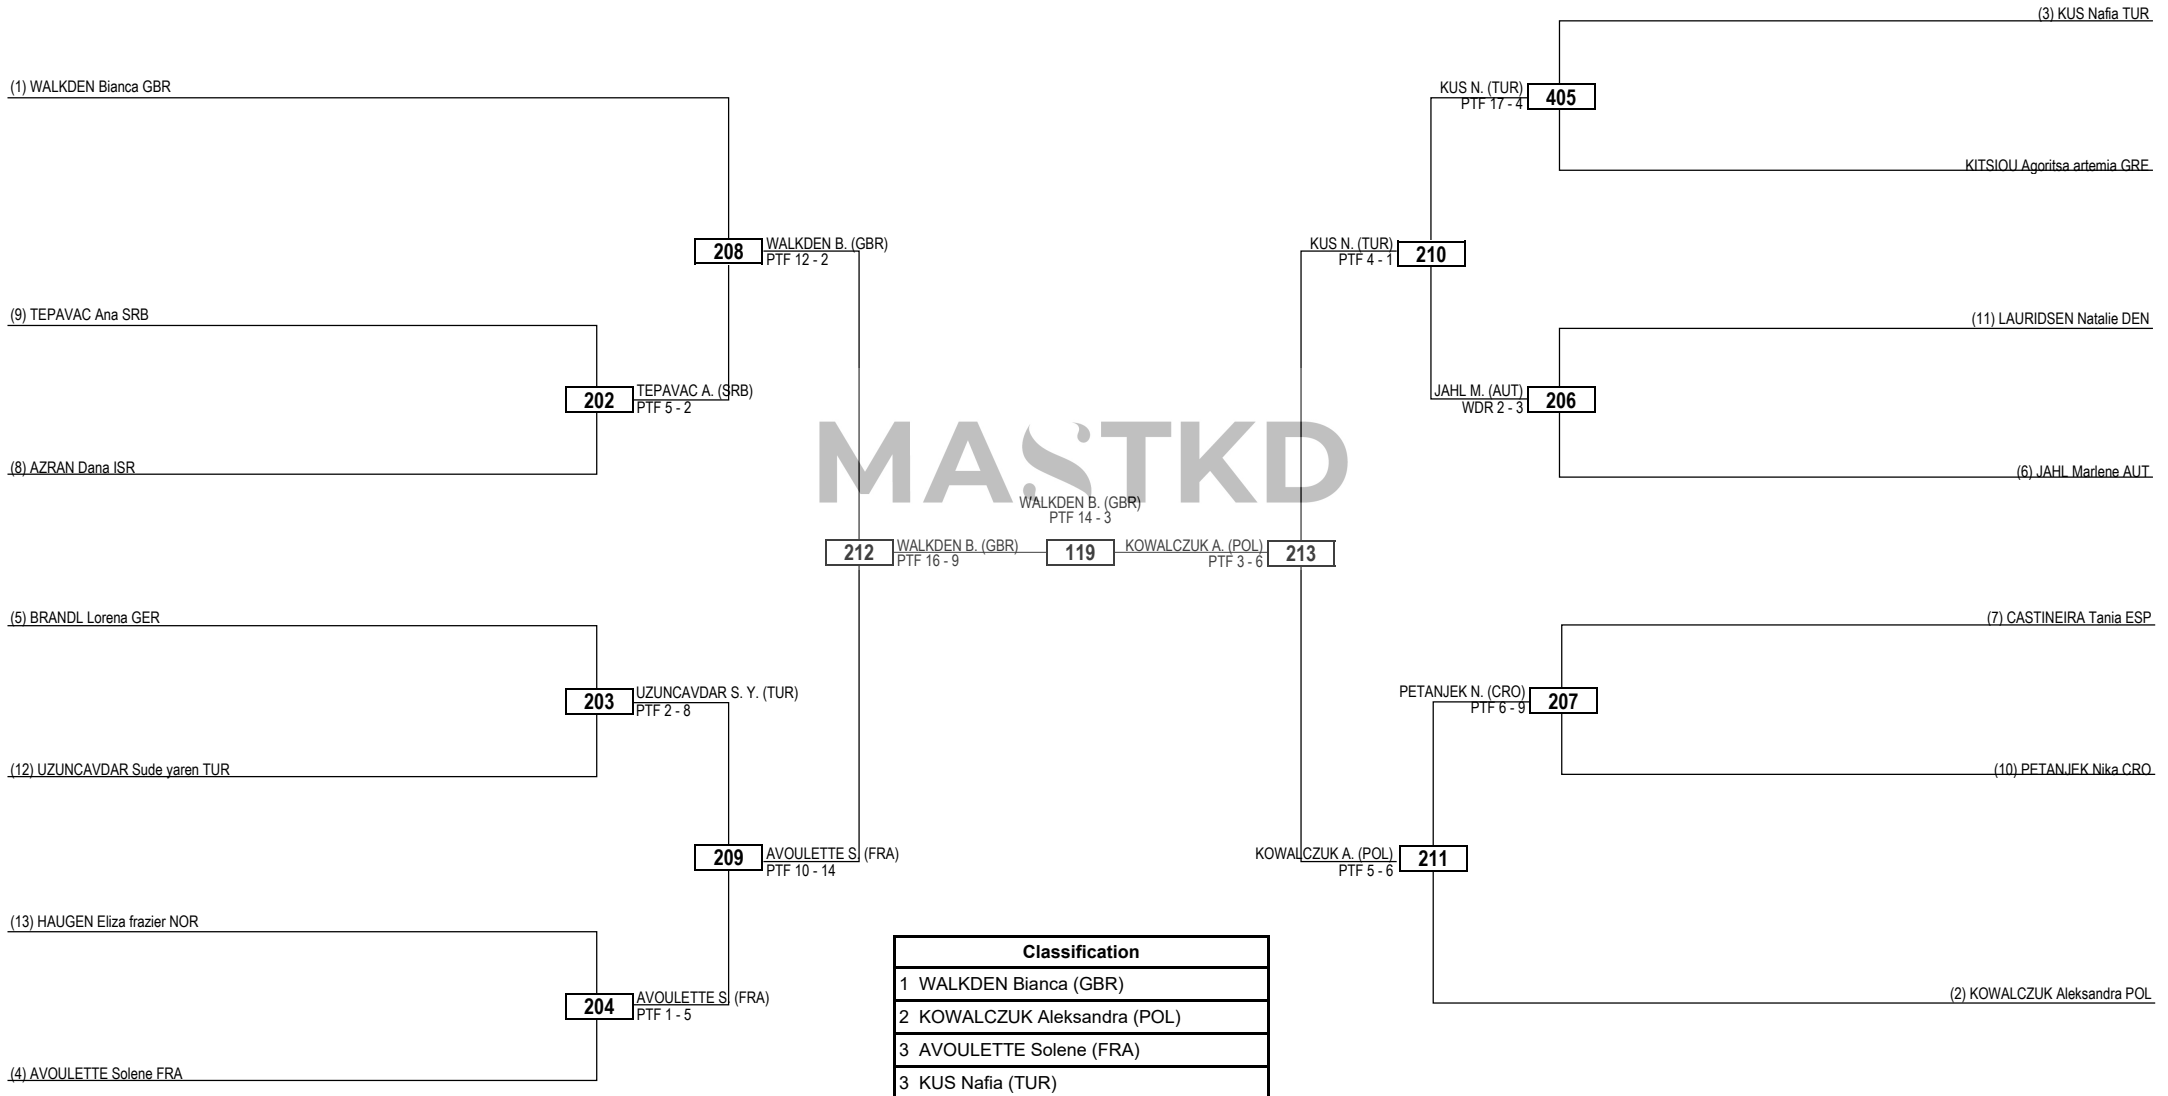

Round of 16   Quarterfinals   Semifinals   Final   Semifinals   Quarterfinals   Round of 16

LEGEND RSC: Win by Referee Stop Contest   PTG: Win by Point Gap   SUP: Win by Superiority   DSQ: Win by Disqualification   DQB: Win by Disqualification for unsportsmanlike behavior   DWR: Double Withdrawal   R: Round
(x) **Seed**   PTF: Win by Final Score   GDP: Win by Golden Points   WDR: Win by Withdrawal   PUN: Win by Punitive Declaration   DDB: Double Disqualification for unsportsmanlike behavior   DDQ: Double Disqualification