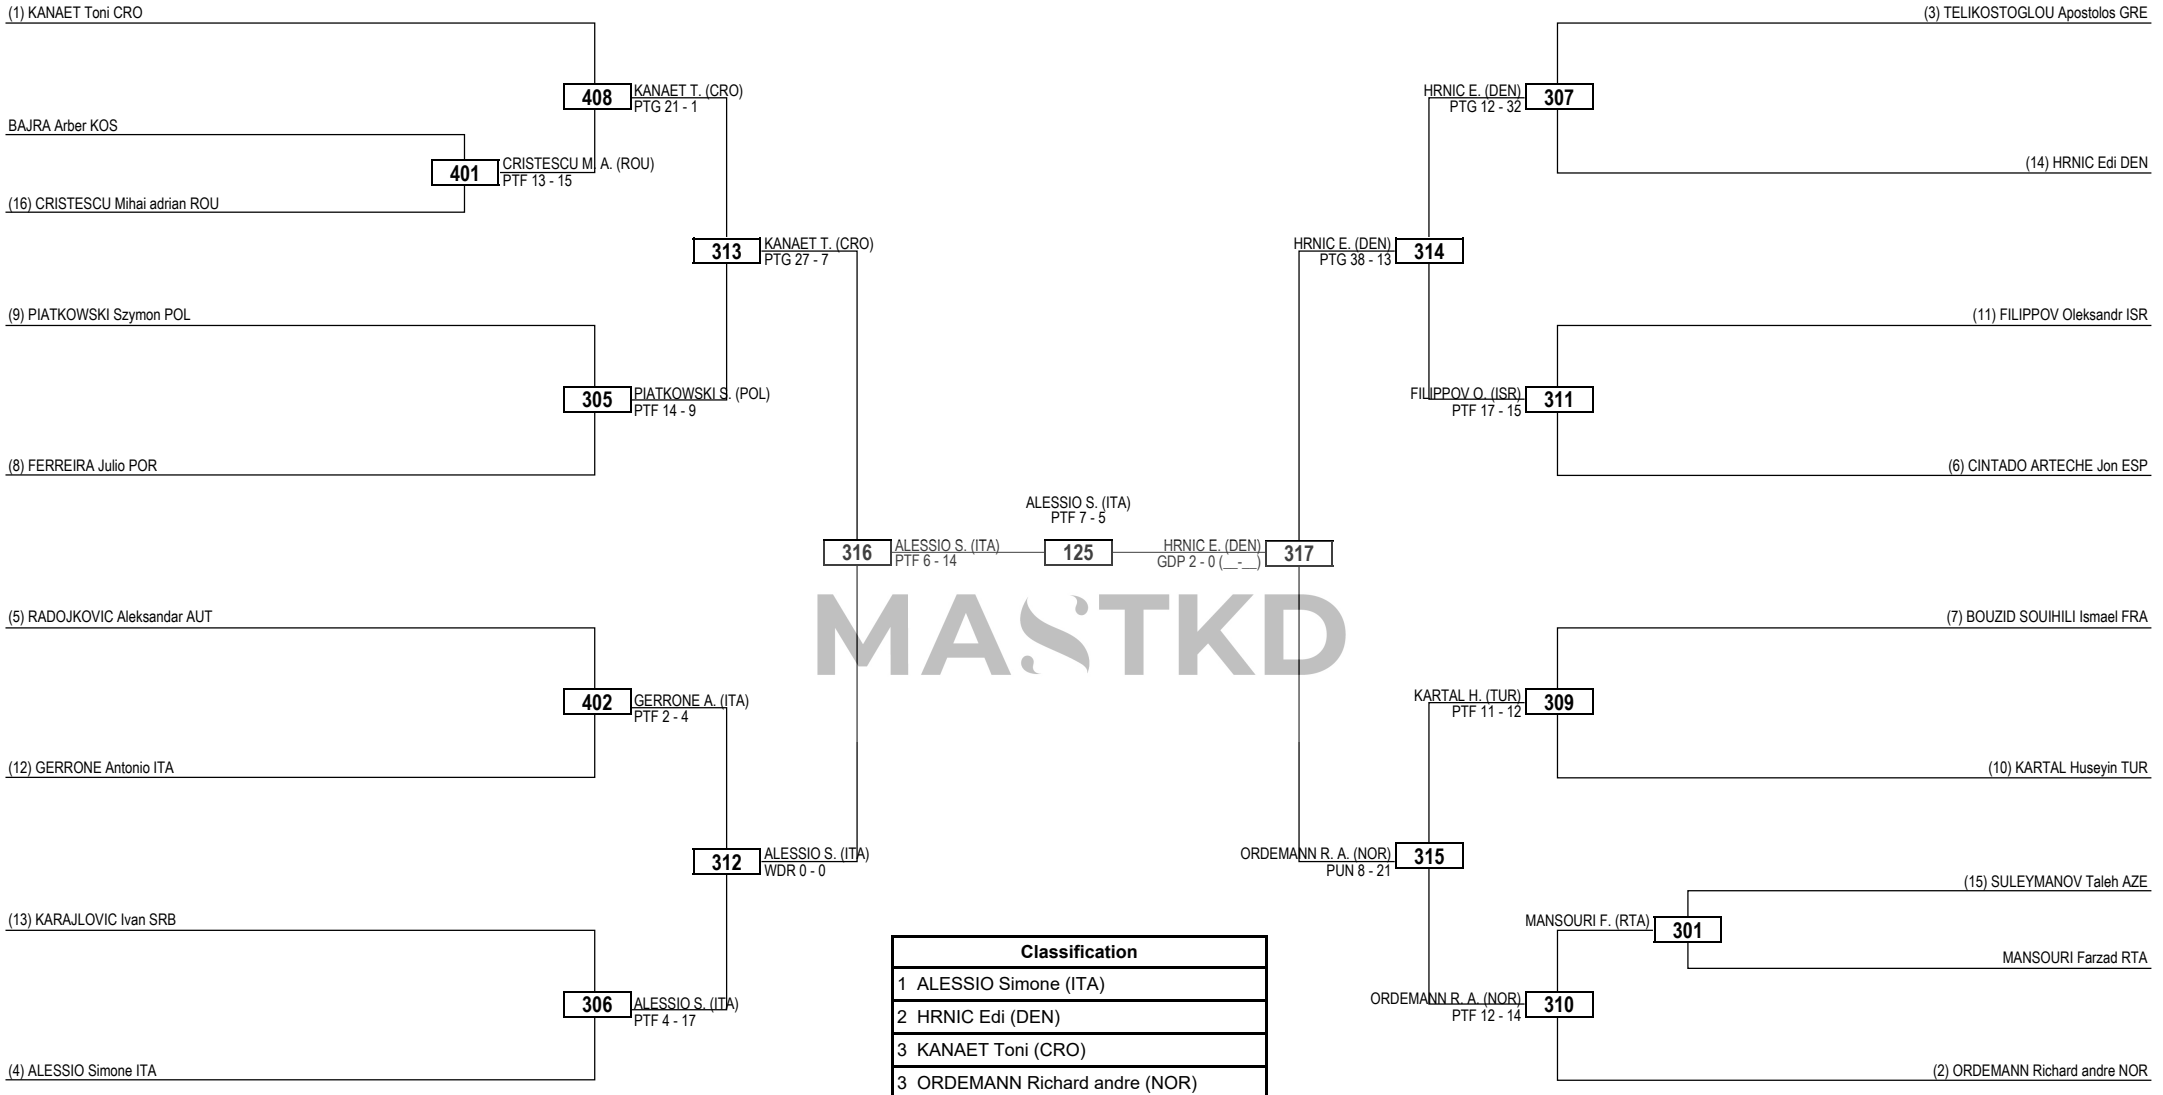

Round of 32 Round of 16 Quarterfinals Semifinals Final Semifinals Quarterfinals Round of 16 Round of 32

MASTKD

Classification	
1	ALESSIO Simone (ITA)
2	HRNIC Edi (DEN)
3	KANAET Toni (CRO)
3	ORDEMANN Richard andre (NOR)

LEGEND RSC: Win by Referee Stop Contest PTG: Win by Point Gap SUP: Win by Superiority DSQ: Win by Disqualification DQB: Win by Disqualification for unsportsmanlike behavior DWR: Double Withdrawal R: Round
 (x) **Seed** PTF: Win by Final Score GDP: Win by Golden Points WDR: Win by Withdrawal PUN: Win by Punitive Declaration DDB: Double Disqualification for unsportsmanlike behavior DDQ: Double Disqualification

LEGEND RSC: Win by Referee Stop Contest PTF: Win by Point Gap SUP: Win by Superiority DSQ: Win by Disqualification DQB: Win by Disqualification for unsportsmanlike behavior DWR: Double Withdrawal R: Round
 (x) Seed PTF: Win by Final Score GDP: Win by Golden Points WDR: Win by Withdrawal PUN: Win by Punitive Declaration DDB: Double Disqualification for unsportsmanlike behavior DDQ: Double Disqualification

Round of 32 Round of 16 Quarterfinals Semifinals Final Semifinals Quarterfinals Round of 16 Round of 32

LEGEND RSC: Win by Referee Stop Contest PTG: Win by Point Gap SUP: Win by Superiority DSQ: Win by Disqualification DQB: Win by Disqualification for unsportsmanlike behavior DWR: Double Withdrawal R: Round
(x) Seed PTF: Win by Final Score GDP: Win by Golden Points WDR: Win by Withdrawal PUN: Win by Punitive Declaration DDB: Double Disqualification for unsportsmanlike behavior DDQ: Double Disqualification