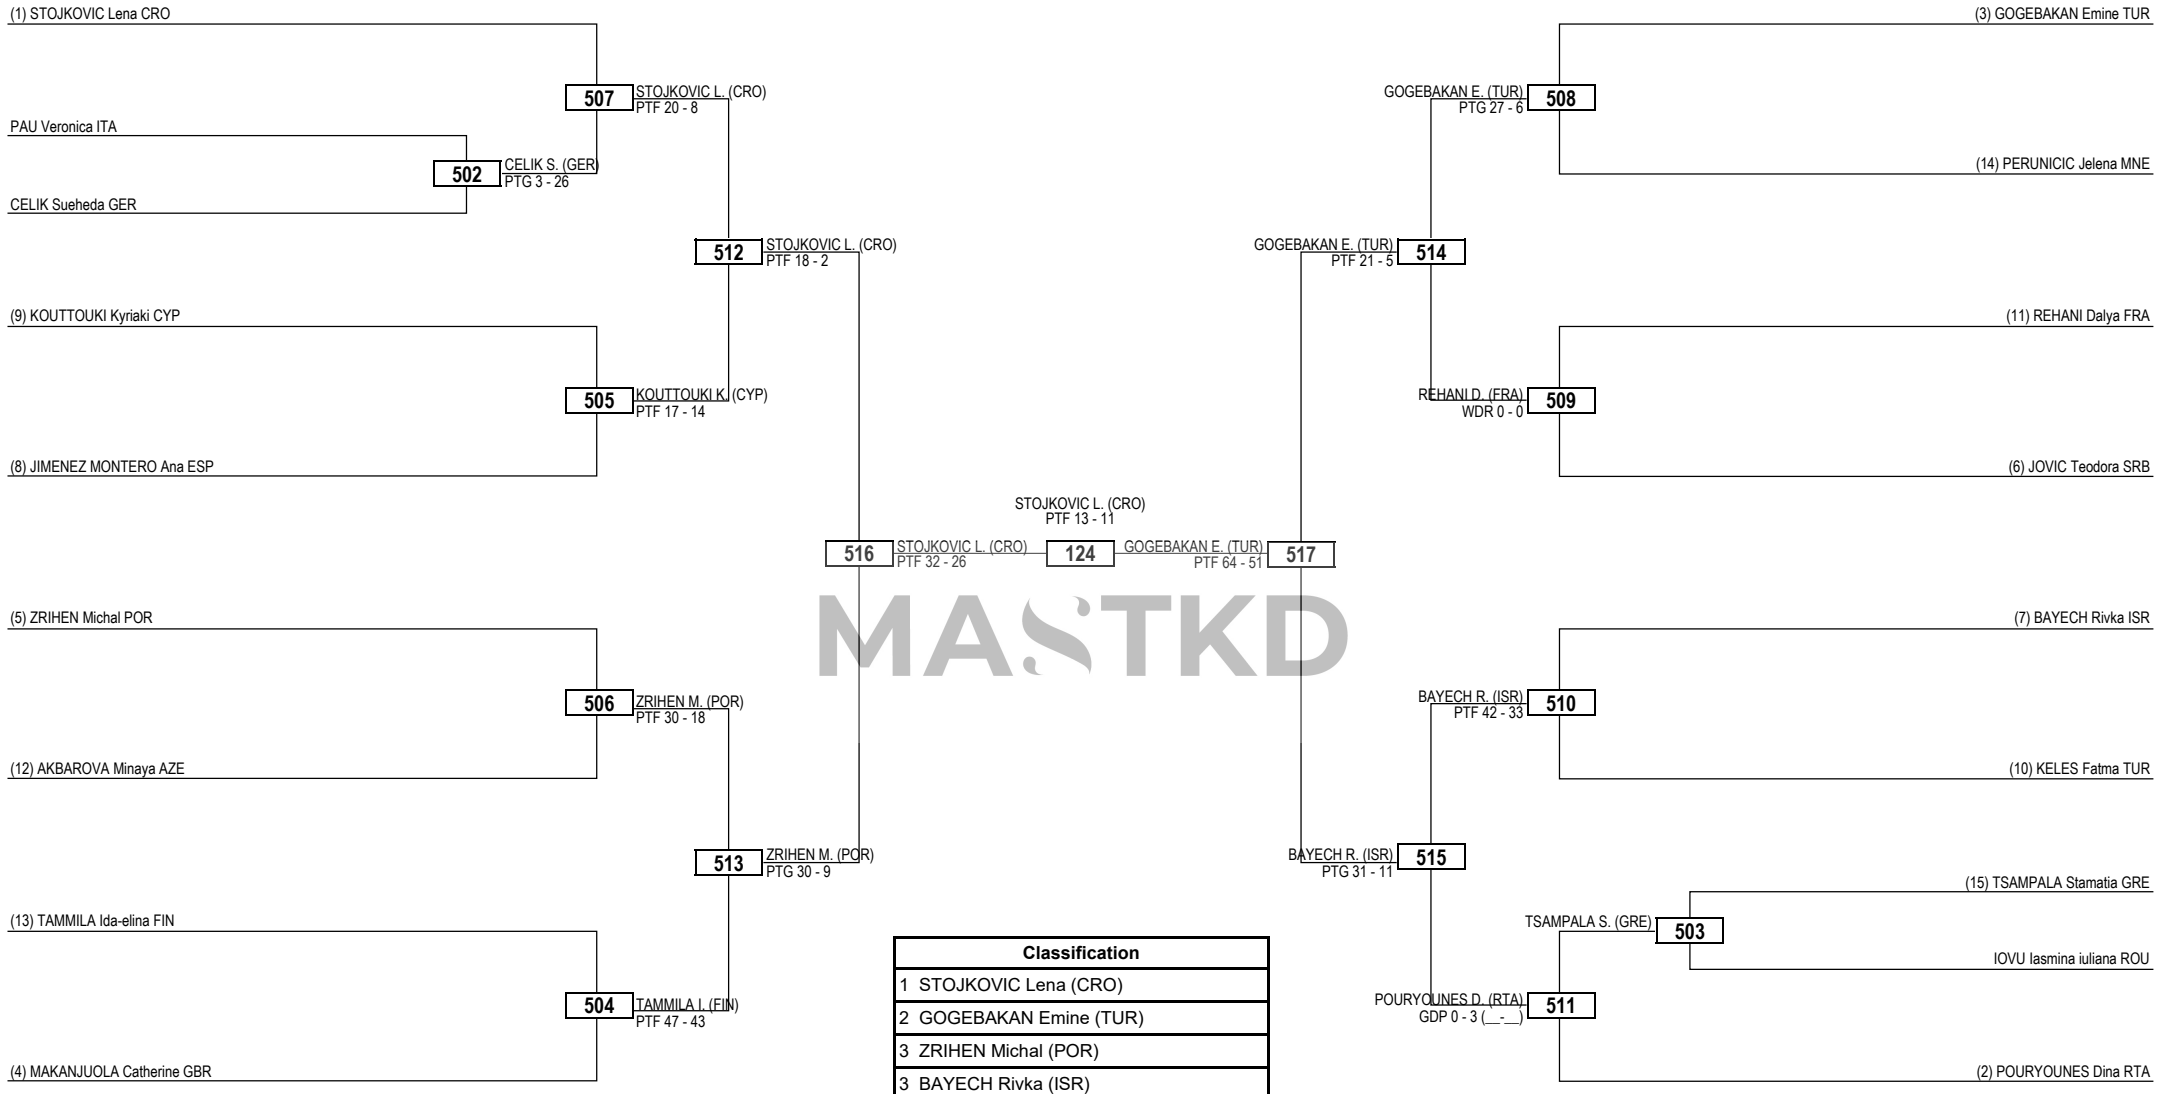

LEGEND RSC: Win by Referee Stop Contest PTF: Win by Point Gap SUP: Win by Superiority DSQ: Win by Disqualification DQB: Win by Disqualification for unsportsmanlike behavior DWR: Double Withdrawal R: Round
 (x) Seed PTF: Win by Final Score GDP: Win by Golden Points WDR: Win by Withdrawal PUN: Win by Punitive Declaration DDB: Double Disqualification for unsportsmanlike behavior DDQ: Double Disqualification

Round of 32 Round of 16 Quarterfinals Semifinals Final Semifinals Quarterfinals Round of 16 Round of 32

MASTKD

Classification	
1	CASTRO BURGOS Cecilia (ESP)
2	WIET HENIN Magda (FRA)
3	PERISIC Aleksandra (SRB)
3	WILLIAMS Lauren (GBR)

LEGEND RSC: Win by Referee Stop Contest PTG: Win by Point Gap SUP: Win by Superiority DSQ: Win by Disqualification DQB: Win by Disqualification for unsportsmanlike behavior DWR: Double Withdrawal R: Round
 (x) **Seed** PTF: Win by Final Score GDP: Win by Golden Points WDR: Win by Withdrawal PUN: Win by Punitive Declaration DDB: Double Disqualification for unsportsmanlike behavior DDQ: Double Disqualification

Round of 32 Round of 16 Quarterfinals Semifinals Final Semifinals Quarterfinals Round of 16 Round of 32

LEGEND RSC: Win by Referee Stop Contest PTG: Win by Point Gap SUP: Win by Superiority DSQ: Win by Disqualification DQB: Win by Disqualification for unsportsmanlike behavior DWR: Double Withdrawal R: Round
(x) Seed PTF: Win by Final Score GDP: Win by Golden Points WDR: Win by Withdrawal PUN: Win by Punitive Declaration DDB: Double Disqualification for unsportsmanlike behavior DDQ: Double Disqualification