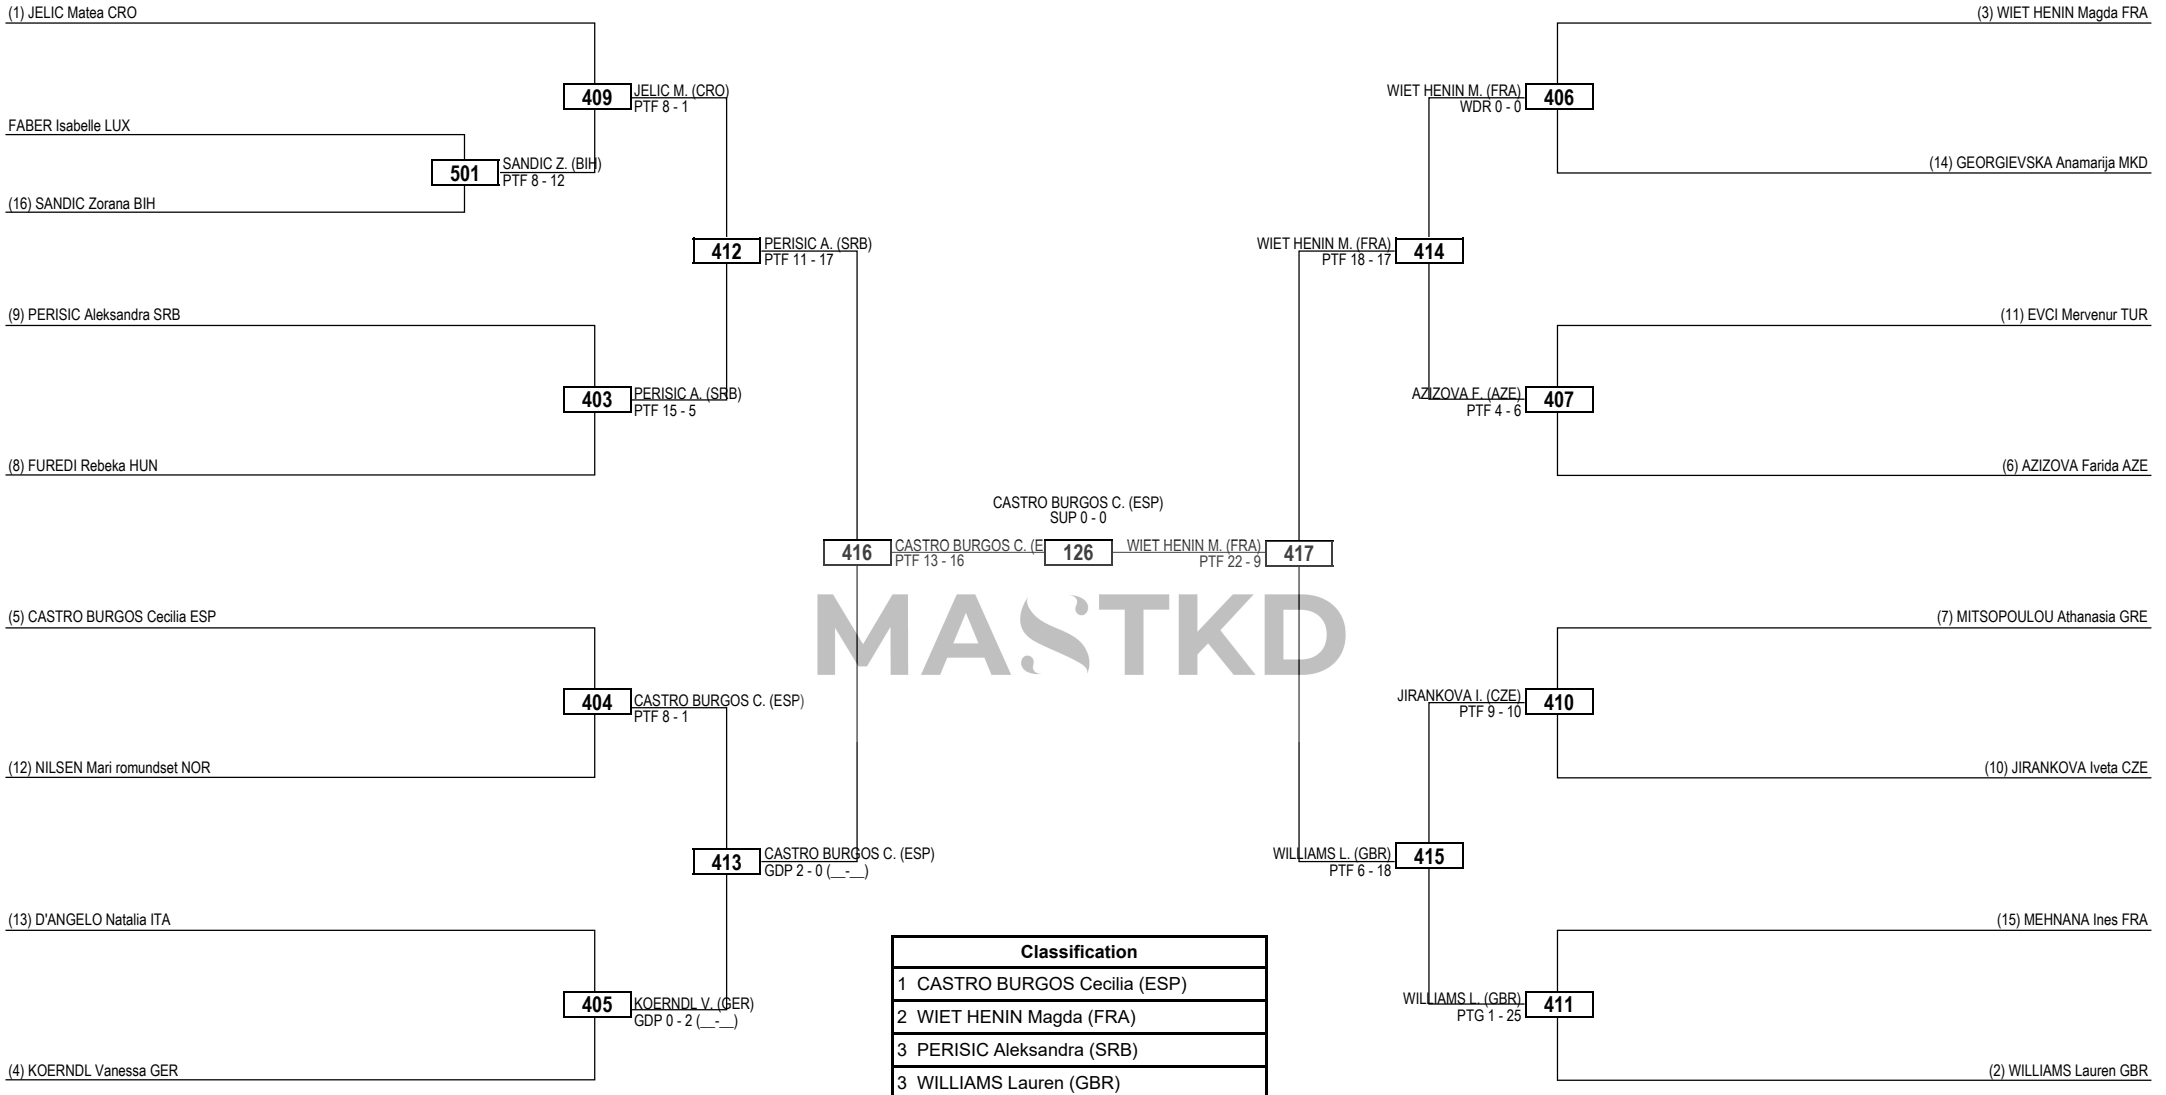

Round of 32   Round of 16   Quarterfinals   Semifinals   Final   Semifinals   Quarterfinals   Round of 16   Round of 32

MASTKD

Classification	
1	CASTRO BURGOS Cecilia (ESP)
2	WIET HENIN Magda (FRA)
3	PERISIC Aleksandra (SRB)
3	WILLIAMS Lauren (GBR)

LEGEND RSC: Win by Referee Stop Contest   PTG: Win by Point Gap   SUP: Win by Superiority   DSQ: Win by Disqualification   DQB: Win by Disqualification for unsportsmanlike behavior   DWR: Double Withdrawal   R: Round
(x) **Seed**   PTF: Win by Final Score   GDP: Win by Golden Points   WDR: Win by Withdrawal   PUN: Win by Punitive Declaration   DDB: Double Disqualification for unsportsmanlike behavior   DDQ: Double Disqualification