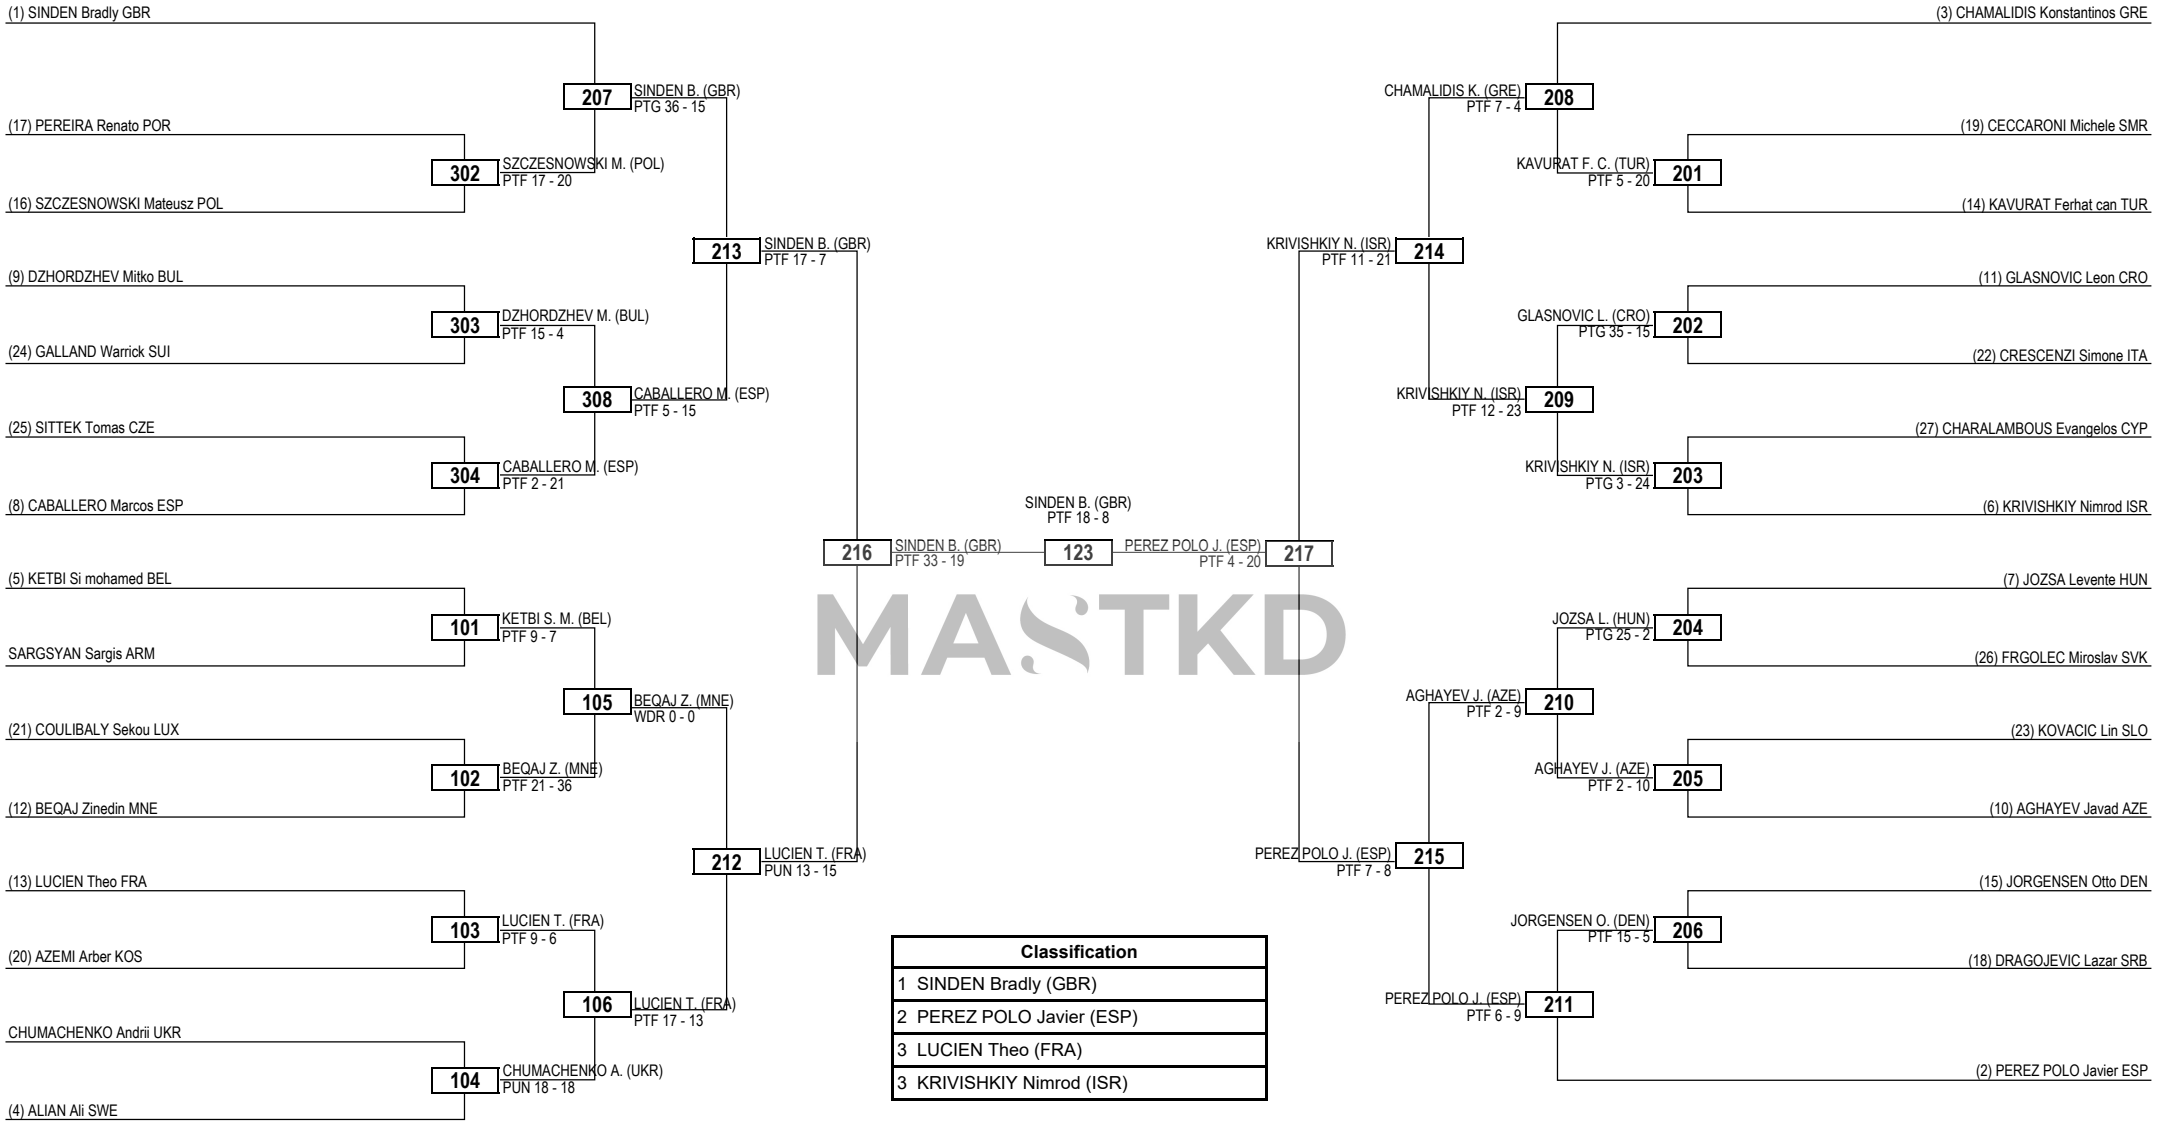

Round of 32   Round of 16   Quarterfinals   Semifinals   Final   Semifinals   Quarterfinals   Round of 16   Round of 32

MASTKD

Classification	
1	SINDEN Bradly (GBR)
2	PEREZ POLO Javier (ESP)
3	LUCIEN Theo (FRA)
3	KRIVISHKIY Nimrod (ISR)

LEGEND RSC: Win by Referee Stop Contest   PTF: Win by Point Gap   SUP: Win by Superiority   DSQ: Win by Disqualification   DQB: Win by Disqualification for unsportsmanlike behavior   DWR: Double Withdrawal   R: Round
(x) Seed   PTF: Win by Final Score   GDP: Win by Golden Points   WDR: Win by Withdrawal   PUN: Win by Punitive Declaration   DDB: Double Disqualification for unsportsmanlike behavior   DDQ: Double Disqualification