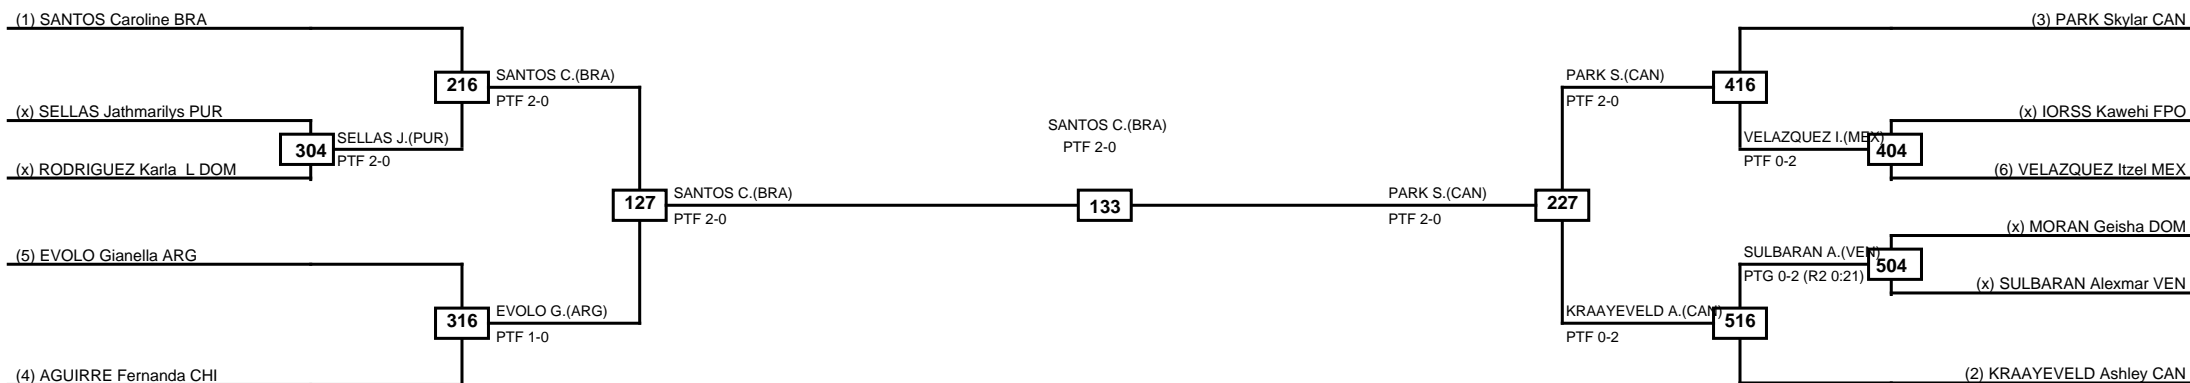

Round of 16	Quarterfinals	Semifinals	Final	Semifinals	Quarterfinals	Round of 16

MASTKD

Classification
1 SANTOS Caroline BRA
2 PARK Skylar CAN
3 KRAAYEVELD Ashley CAN
3 EVOLO Gianella ARG

LEGEND	RSC: Win by Referee stops contest	PTG: Win by Point gap	SUP: Win by Superiority	DSQ: Win by Disqualification	DQB: Win by Disqualification for Unsportsmanlike behavior	DWR: Win by double Withdrawal	R: Round
	PFT: Win by Final score	GDP: Win by Golden points	WDR: Win by Withdrawal	PUN: Win by Punitive declaration	DDB: Double disqualification for Unsportsmanlike behavior	DDQ: Double Disqualification