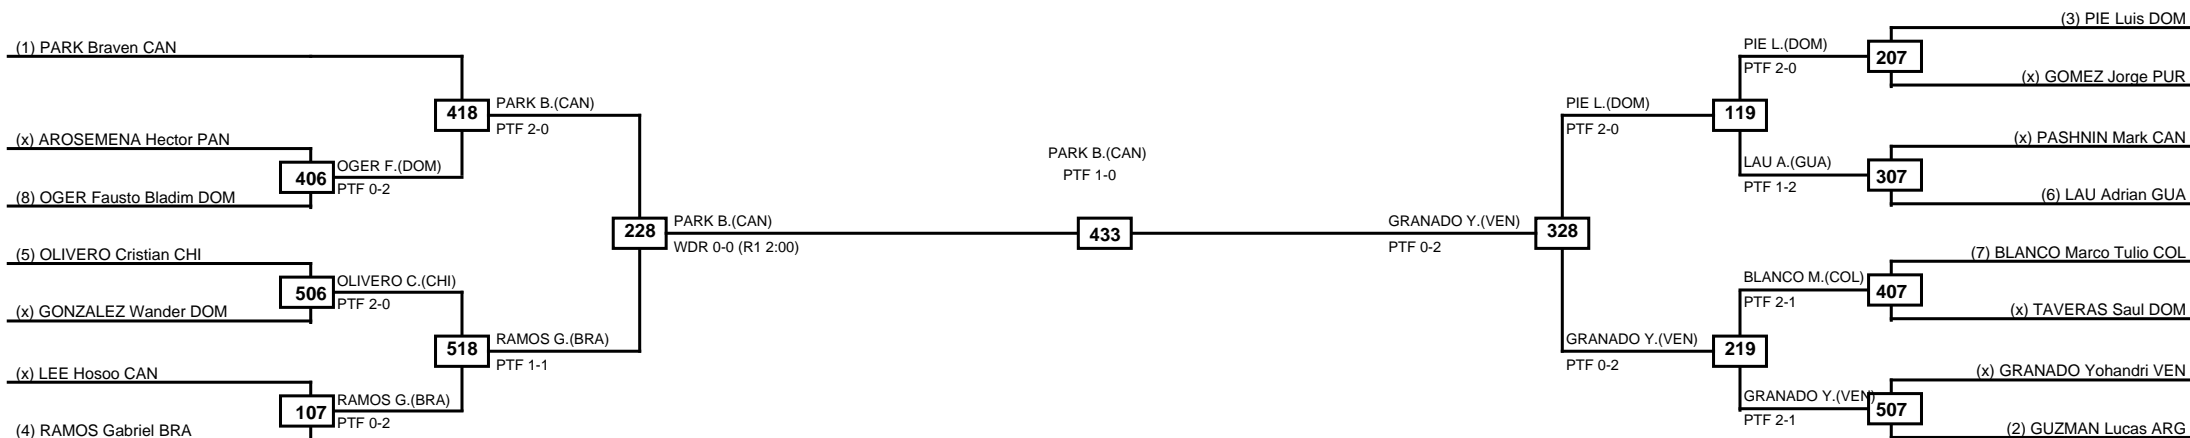

Round of 16	Quarterfinals	Semifinals	Final	Semifinals	Quarterfinals	Round of 16

MASTKD

Classification
1 PARK Braven CAN
2 GRANADO Yohandri VEN
3 PIE Luis DOM
3 RAMOS Gabriel BRA

LEGEND	RSC: Win by Referee stops contest	PTG: Win by Point gap	SUP: Win by Superiority	DSQ: Win by Disqualification	DQB: Win by Disqualification for Unsportsmanlike behavior	DWR: Win by double Withdrawal	R: Round
	(x)Seed	PFT: Win by Final score	GDP: Win by Golden points	WDR: Win by Withdrawal	PUN: Win by Punitive declaration	DDB: Double disqualification for Unsportsmanlike behavior	DDQ: Double Disqualification