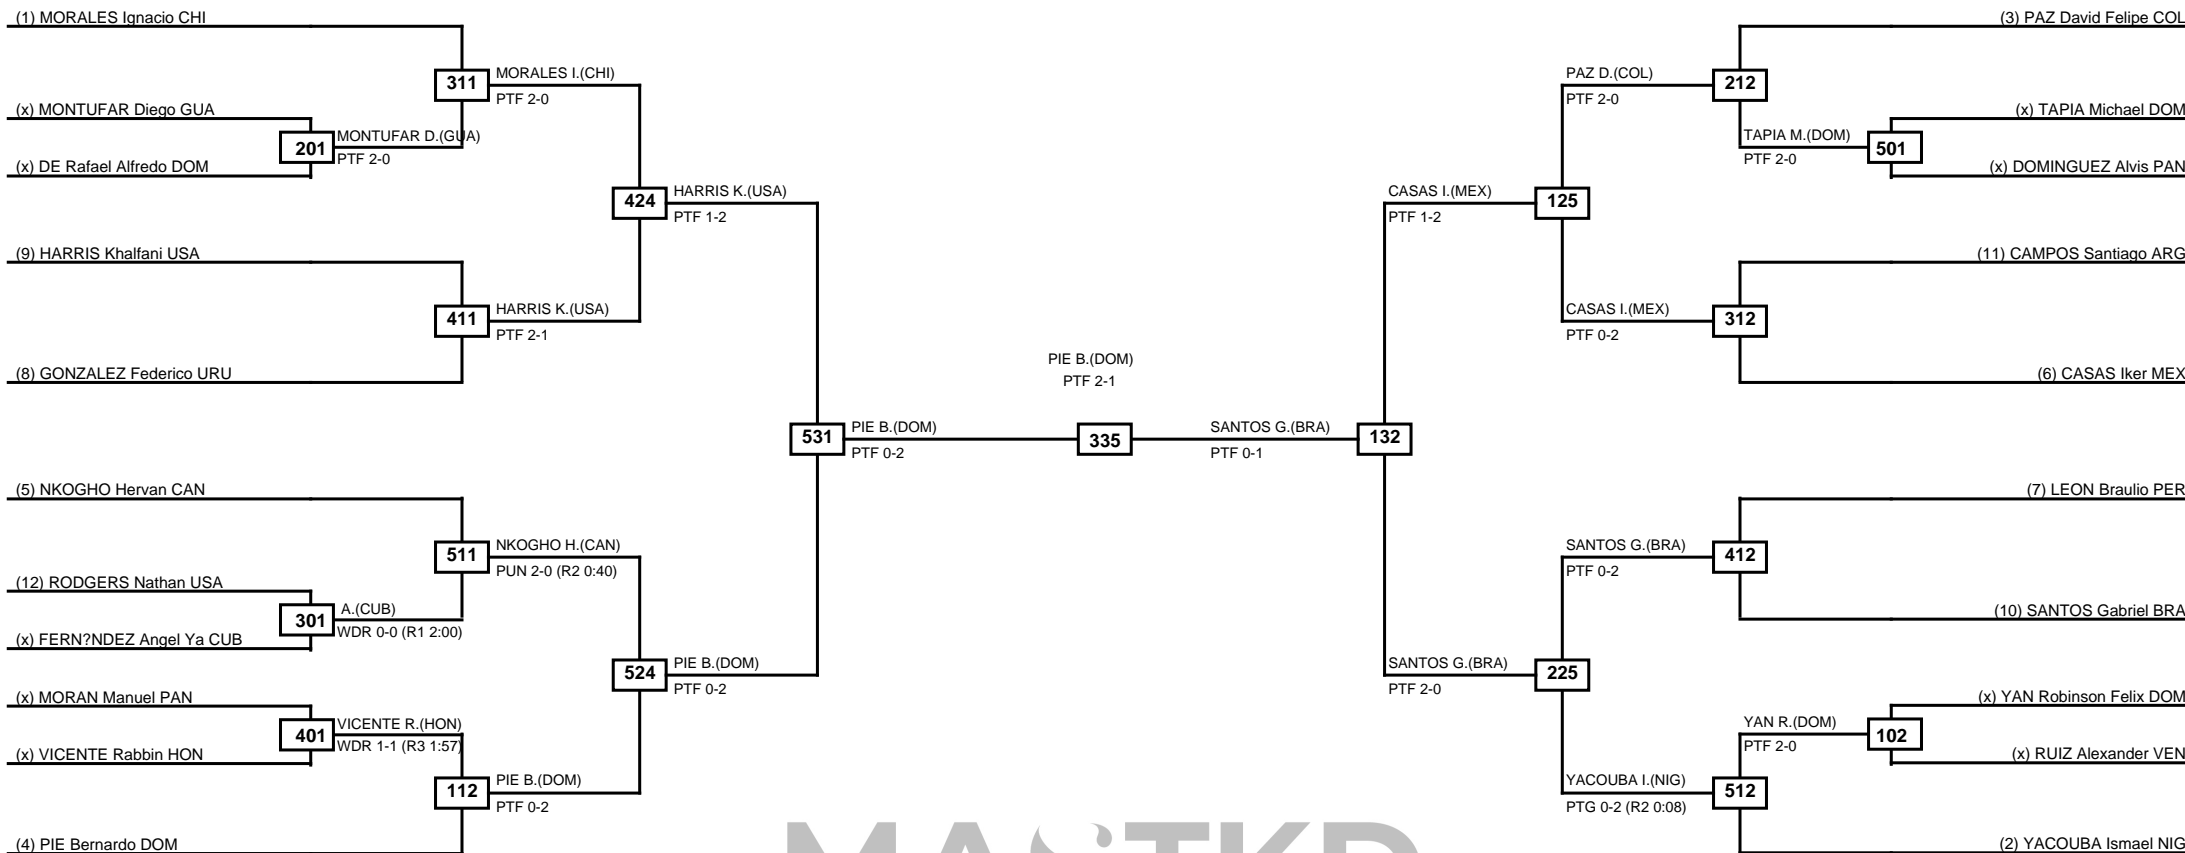

Round of 32   Round of 16   Quarterfinals   Semifinals   Final   Semifinals   Quarterfinals   Round of 16   Round of 32

MASTKD

Classification
1 PIE Bernardo DOM
2 SANTOS Gabriel BRA
3 HARRIS Khalfani USA
3 CASAS Iker MEX

LEGEND   RSC: Win by Referee stops contest   PTF: Win by Point gap   SUP: Win by Superiority   DSQ: Win by Disqualification   DQB: Win by Disqualification for Unsportsmanlike behavior   DWR: Win by double Withdrawal   R: Round
(x)Seed   PFT: Win by Final score   GDP: Win by Golden points   WDR: Win by Withdrawal   PUN: Win by Punitive declaration   DDB: Double disqualification for Unsportsmanlike behavior   DDQ: Double Disqualification