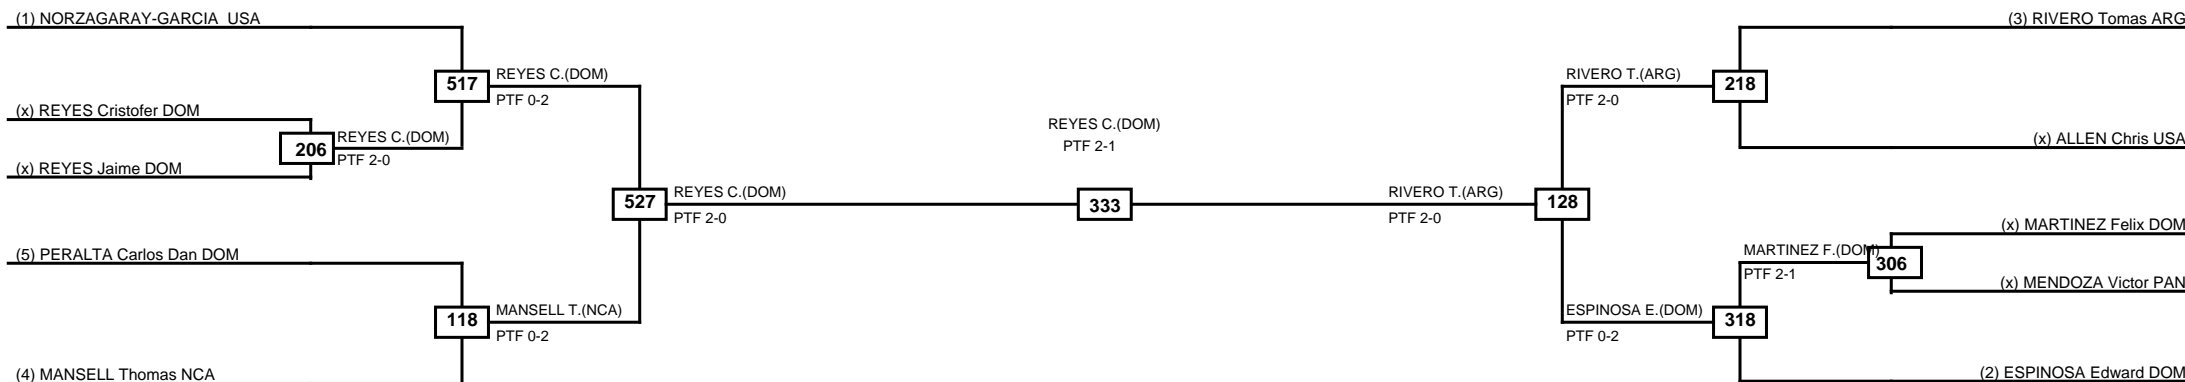

Round of 32 Round of 16 Quarterfinals Semifinals Final Semifinals Quarterfinals Round of 16 Round of 32

MASTKD

Classification
1 CHANG Yohan CAN
2 KIM David USA
3 GRANT Gavin USA
3 ALVAREZ Melvy USA

LEGEND RSC: Win by Referee stops contest PTF: Win by Point gap SUP: Win by Superiority DSQ: Win by Disqualification DQB: Win by Disqualification for Unsportsmanlike behavior DWR: Win by double Withdrawal R: Round
 (x)Seed PFT: Win by Final score GDP: Win by Golden points WDR: Win by Withdrawal PUN: Win by Punitive declaration DDB: Double disqualification for Unsportsmanlike behavior DDQ: Double Disqualification

Round of 16	Quarterfinals	Semifinals	Final	Semifinals	Quarterfinals	Round of 16
-------------	---------------	------------	-------	------------	---------------	-------------

MASTKD

Classification
1 REYES Cristofer DOM
2 RIVERO Tomas ARG
3 MANSELL Thomas NCA
3 ESPINOSA Edward DOM