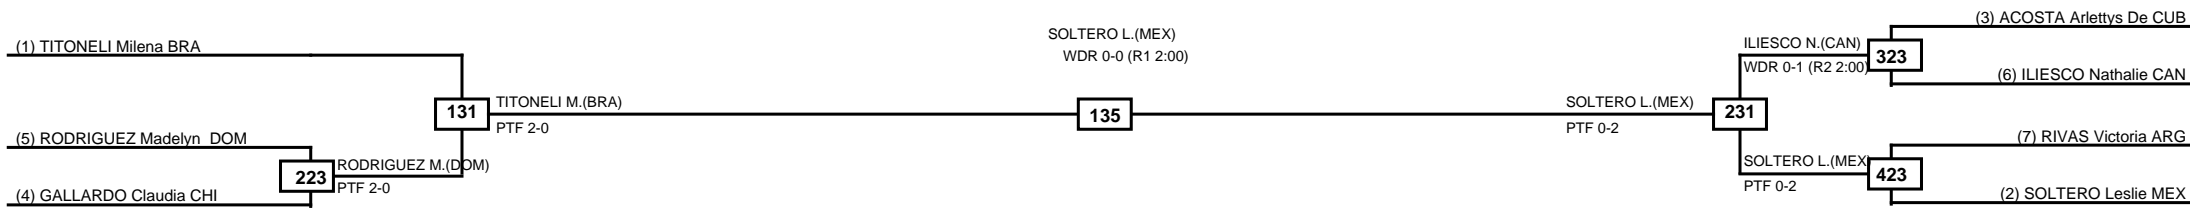

Quarterfinals	Semifinals	Final	Semifinals	Quarterfinals

MASTKD

Classification
1 SOLTERO Leslie MEX
2 TITONELI Milena BRA
3 ILIESCO Nathalie CAN
3 RODRIGUEZ Madelyn Andrea DOM

LEGEND	RSC: Win by Referee stops contest	PTG: Win by Point gap	SUP: Win by Superiority	DSQ: Win by Disqualification	DQB: Win by Disqualification for Unsportsmanlike behavior	DWR: Win by double Withdrawal	R: Round
(x)Seed	PFT: Win by Final score	GDP: Win by Golden points	WDR: Win by Withdrawal	PUN: Win by Punitive declaration	DDB: Double disqualification for Unsportsmanlike behavior	DDQ: Double Disqualification