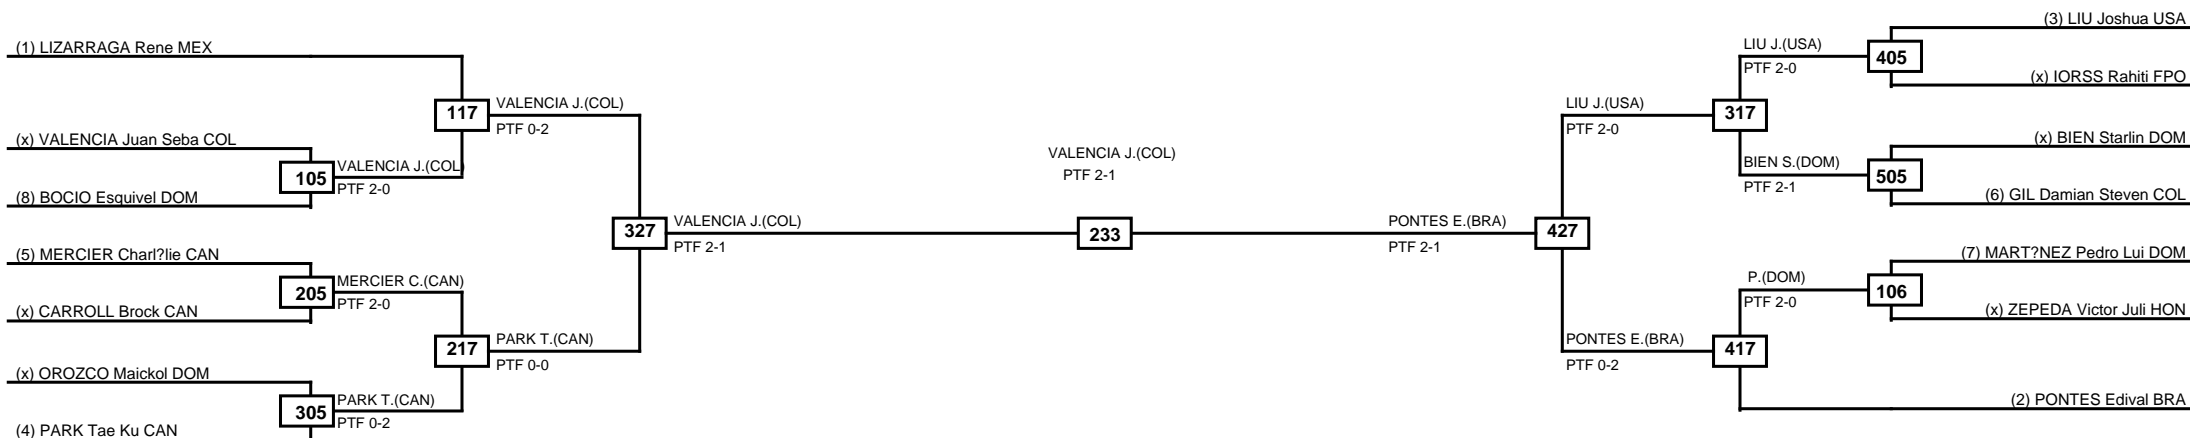

Quarterfinals	Semifinals	Final	Semifinals	Quarterfinals
---------------	------------	-------	------------	---------------

MASTKD

Classification
1 SALAZAR Bryan MEX
2 STEWART Jordan CAN
3 FERRERA Miguel HON
3 SOTO Luis German COL

LEGEND	RSC: Win by Referee stops contest	PTG: Win by Point gap	SUP: Win by Superiority	DSQ: Win by Disqualification	DQB: Win by Disqualification for Unsportsmanlike behavior	DWR: Win by double Withdrawal	R: Round
	(x)Seed	PFT: Win by Final score	GDP: Win by Golden points	WDR: Win by Withdrawal	PUN: Win by Punitive declaration	DDB: Double disqualification for Unsportsmanlike behavior	DDQ: Double Disqualification

Round of 16	Quarterfinals	Semifinals	Final	Semifinals	Quarterfinals	Round of 16
-------------	---------------	------------	-------	------------	---------------	-------------

MASTKD

Classification
1 VALENCIA Juan Sebastian COL
2 PONTES Edival BRA
3 LIU Joshua USA
3 PARK Tae Ku CAN