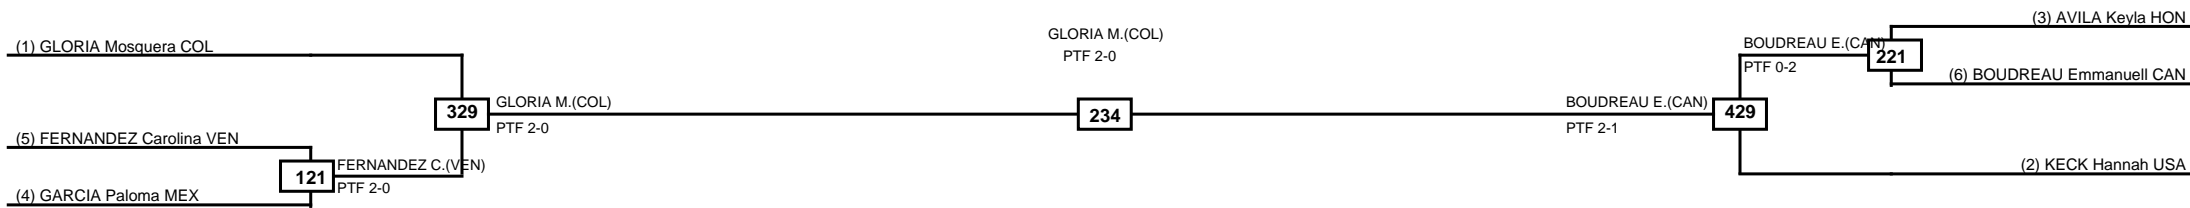

Quarterfinals	Semifinals	Final	Semifinals	Quarterfinals

MASTKD

Classification
1 GLORIA Mosquera COL
2 BOUDREAU Emmanuelle CAN
3 FERNANDEZ Carolina VEN
3 KECK Hannah USA

LEGEND	RSC: Win by Referee stops contest	PTG: Win by Point gap	SUP: Win by Superiority	DSQ: Win by Disqualification	DQB: Win by Disqualification for Unsportsmanlike behavior	DWR: Win by double Withdrawal	R: Round
(x)Seed	PFT: Win by Final score	GDP: Win by Golden points	WDR: Win by Withdrawal	PUN: Win by Punitive declaration	DDB: Double disqualification for Unsportsmanlike behavior	DDQ: Double Disqualification