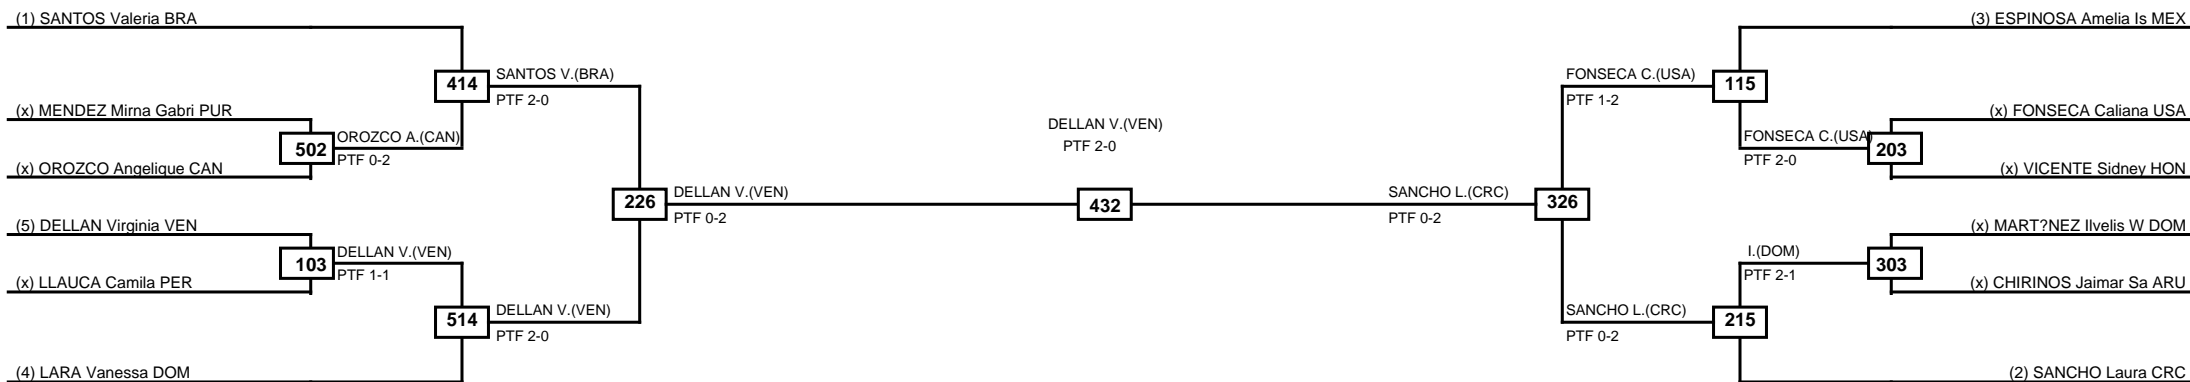

Round of 32 Round of 16 Quarterfinals Semifinals Final Semifinals Quarterfinals Round of 16 Round of 32

MASTKD

Classification
1 RAMIREZ Andrea COL
2 SOUZA Daniela Paola MEX
3 POIRE Aurelie CAN
3 BEZERRA Camila BRA

Round of 16	Quarterfinals	Semifinals	Final	Semifinals	Quarterfinals	Round of 16
-------------	---------------	------------	-------	------------	---------------	-------------

MASTKD

Classification
1 DELLAN Virginia VEN
2 SANCHO Laura CRC
3 SANTOS Valeria BRA
3 FONSECA Caliana USA