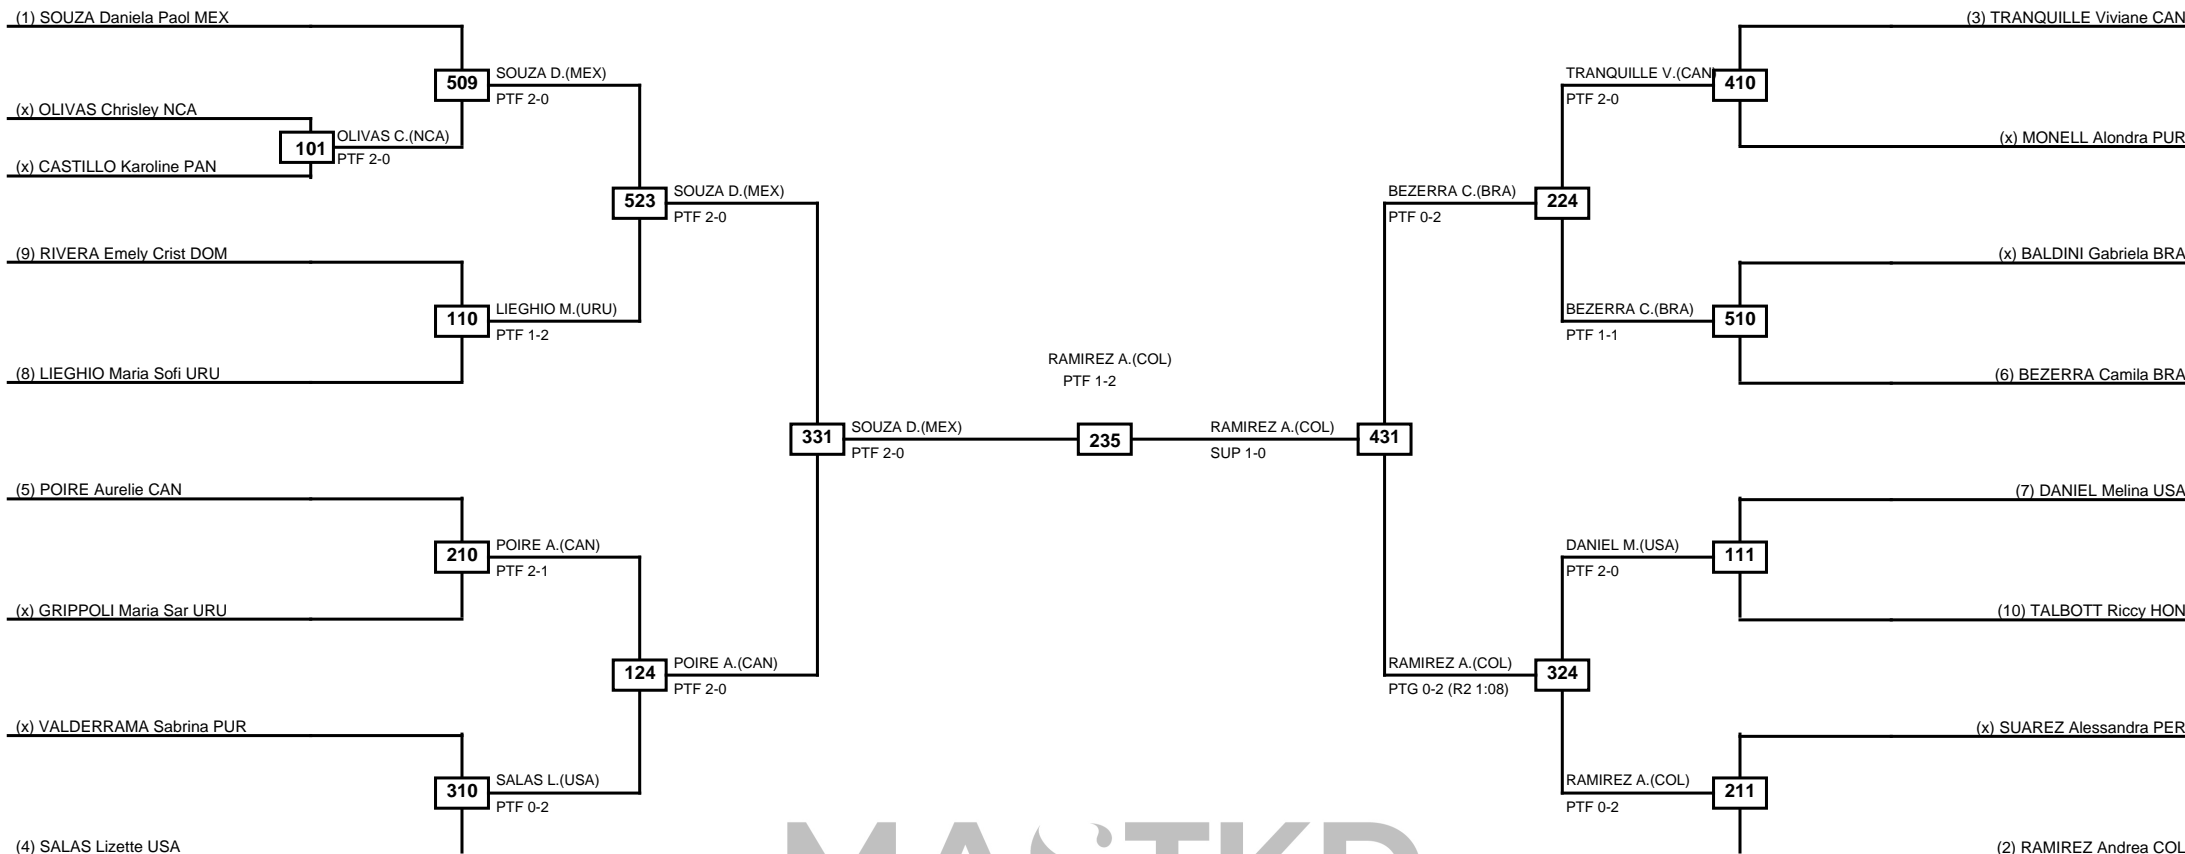

Round of 32   Round of 16   Quarterfinals   Semifinals   Final   Semifinals   Quarterfinals   Round of 16   Round of 32

MASTKD

Classification
1 RAMIREZ Andrea COL
2 SOUZA Daniela Paola MEX
3 POIRE Aurelie CAN
3 BEZERRA Camila BRA

LEGEND   RSC: Win by Referee stops contest   PTF: Win by Point gap   SUP: Win by Superiority   DSQ: Win by Disqualification   DQB: Win by Disqualification for Unsportsmanlike behavior   DWR: Win by double Withdrawal   R: Round
(x)Seed   PFT: Win by Final score   GDP: Win by Golden points   WDR: Win by Withdrawal   PUN: Win by Punitive declaration   DDB: Double disqualification for Unsportsmanlike behavior   DDQ: Double Disqualification