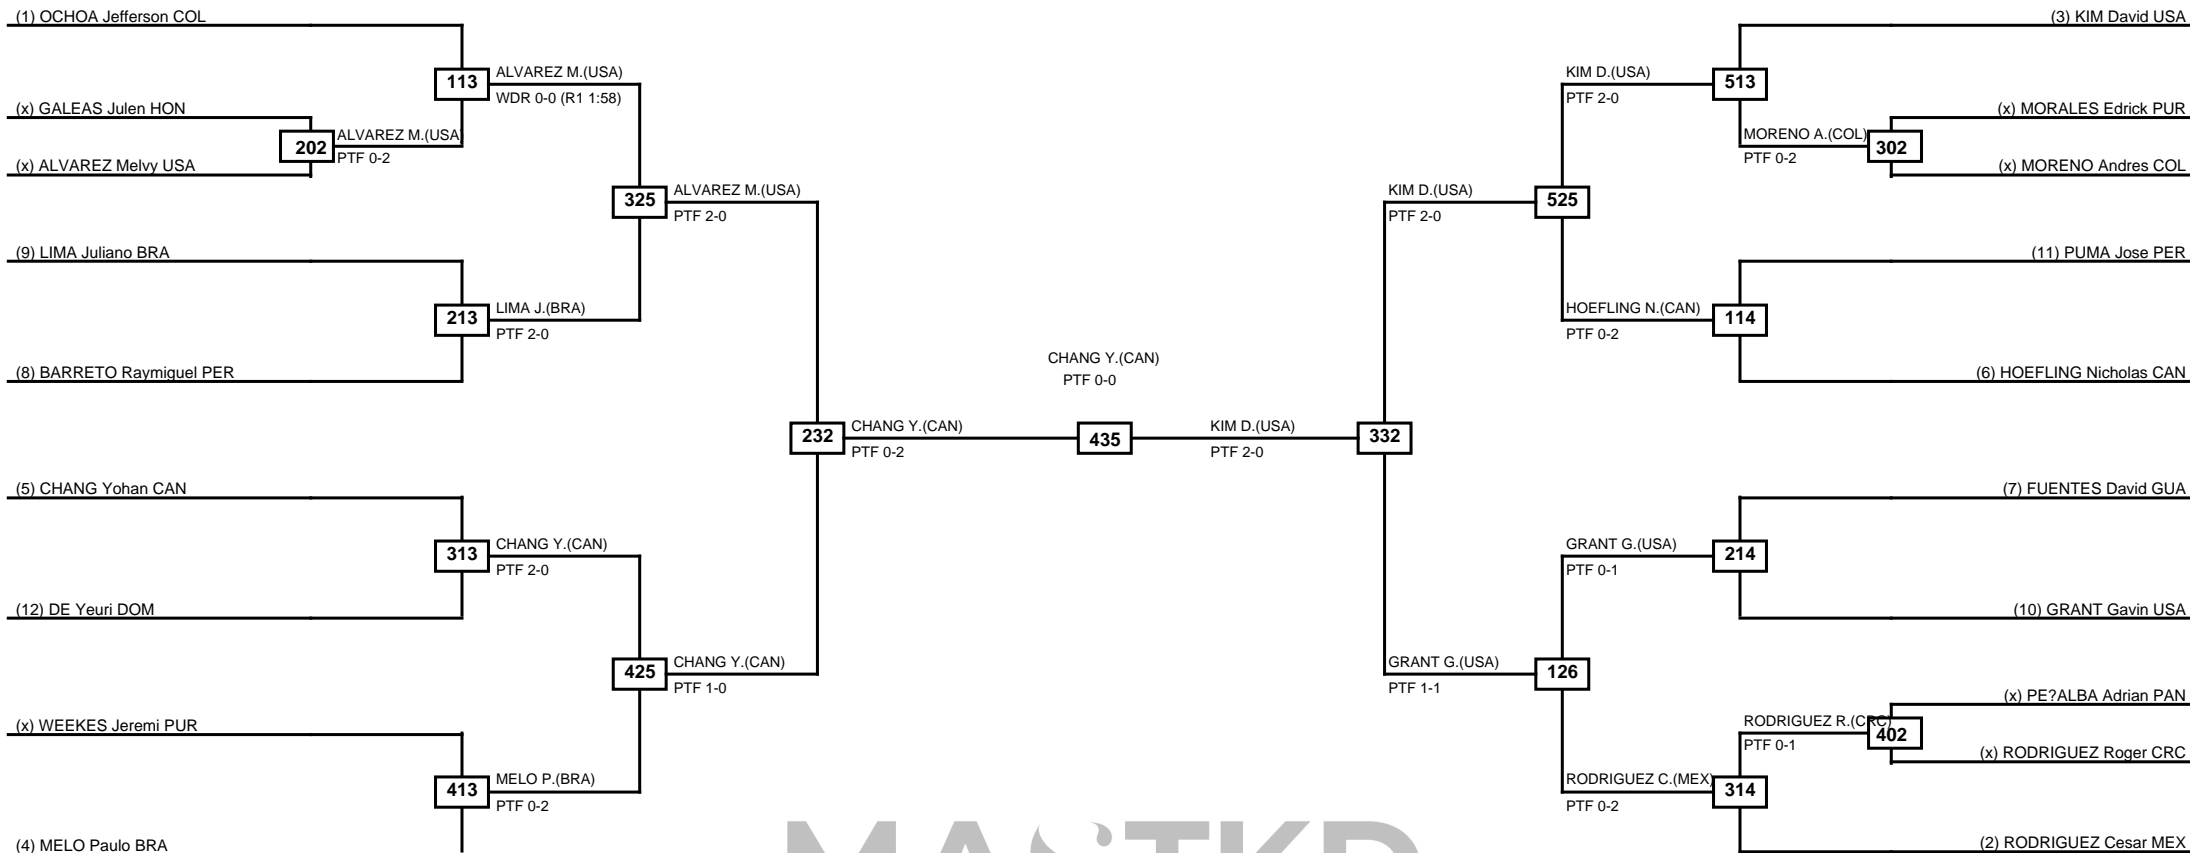

Round of 32   Round of 16   Quarterfinals   Semifinals   Final   Semifinals   Quarterfinals   Round of 16   Round of 32

MASTKD

Classification
1 CHANG Yohan CAN
2 KIM David USA
3 GRANT Gavin USA
3 ALVAREZ Melvy USA

LEGEND   RSC: Win by Referee stops contest   PTF: Win by Point gap   SUP: Win by Superiority   DSQ: Win by Disqualification   DQB: Win by Disqualification for Unsportsmanlike behavior   DWR: Win by double Withdrawal   R: Round
(x)Seed   PFT: Win by Final score   GDP: Win by Golden points   WDR: Win by Withdrawal   PUN: Win by Punitive declaration   DDB: Double disqualification for Unsportsmanlike behavior   DDQ: Double Disqualification