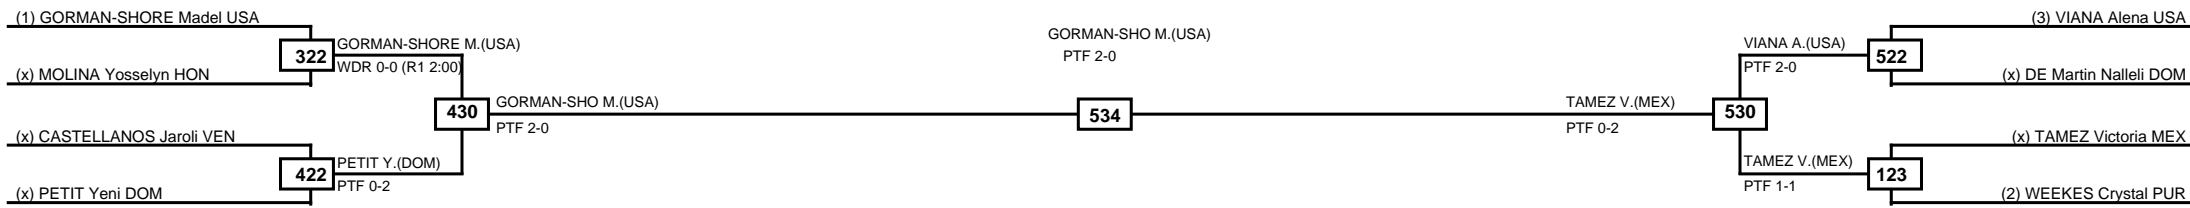

Quarterfinals	Semifinals	Final	Semifinals	Quarterfinals

MASTKD

Classification
1 GORMAN-SHORE Madelynn USA
2 TAMEZ Victoria MEX
3 VIANA Alena USA
3 PETIT Yeni DOM

LEGEND	RSC: Win by Referee stops contest	PTG: Win by Point gap	SUP: Win by Superiority	DSQ: Win by Disqualification	DQB: Win by Disqualification for Unsportsmanlike behavior	DWR: Win by double Withdrawal	R: Round
(x)Seed	PFT: Win by Final score	GDP: Win by Golden points	WDR: Win by Withdrawal	PUN: Win by Punitive declaration	DDB: Double disqualification for Unsportsmanlike behavior	DDQ: Double Disqualification