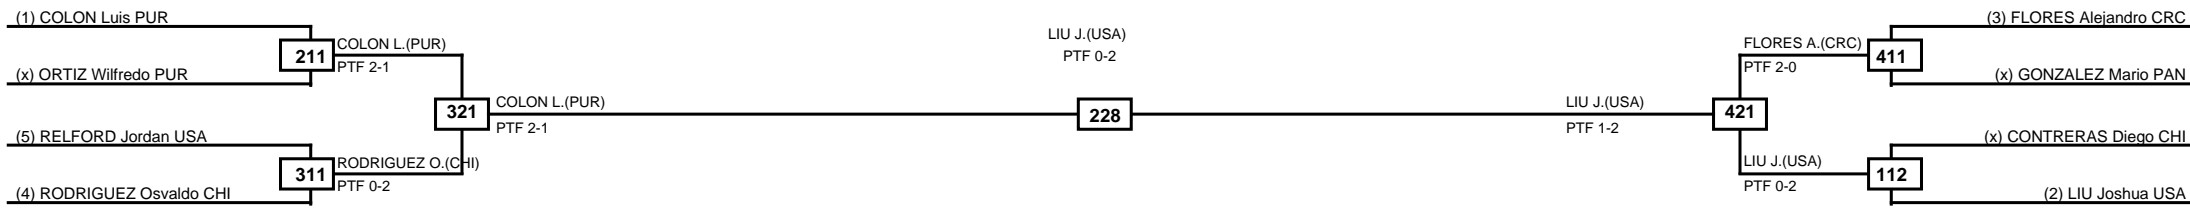

Quarterfinals	Semifinals	Final	Semifinals	Quarterfinals

MASTKD

Classification
1 LIU Joshua USA
2 COLON Luis PUR
3 RODRIGUEZ Osvaldo CHI
3 FLORES Alejandro CRC

LEGEND	RSC: Win by Referee stops contest	PTG: Win by Point gap	SUP: Win by Superiority	DSQ: Win by Disqualification	DQB: Win by Disqualification for Unsportsmanlike behavior	DWR: Win by double Withdrawal	R: Round
(x)Seed	PFT: Win by Final score	GDP: Win by Golden points	WDR: Win by Withdrawal	PUN: Win by Punitive declaration	DDB: Double disqualification for Unsportsmanlike behavior	DDQ: Double Disqualification