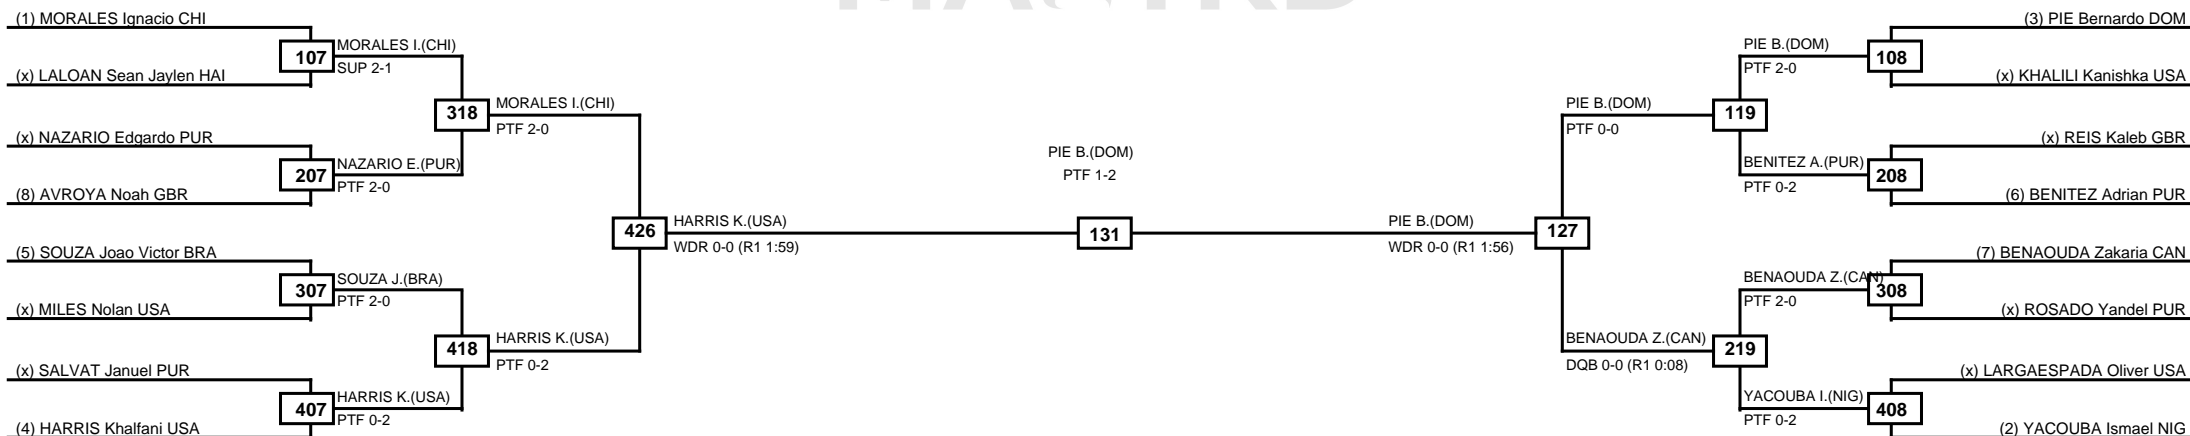

Quarterfinals	Semifinals	Final	Semifinals	Quarterfinals
---------------	------------	-------	------------	---------------

MASTKD

Classification
1 LIU Joshua USA
2 COLON Luis PUR
3 RODRIGUEZ Osvaldo CHI
3 FLORES Alejandro CRC

LEGEND	RSC: Win by Referee stops contest	PTG: Win by Point gap	SUP: Win by Superiority	DSQ: Win by Disqualification	DQB: Win by Disqualification for Unsportsmanlike behavior	DWR: Win by double Withdrawal	R: Round
(x)Seed	PFT: Win by Final score	GDP: Win by Golden points	WDR: Win by Withdrawal	PUN: Win by Punitive declaration	DDB: Double disqualification for Unsportsmanlike behavior	DDQ: Double Disqualification	

Round of 16	Quarterfinals	Semifinals	Final	Semifinals	Quarterfinals	Round of 16
-------------	---------------	------------	-------	------------	---------------	-------------

MASTKD

Classification
1 PIE Bernardo DOM
2 HARRIS Khalfani USA
3 MORALES Ignacio CHI
3 BENAOUA Zakaria CAN