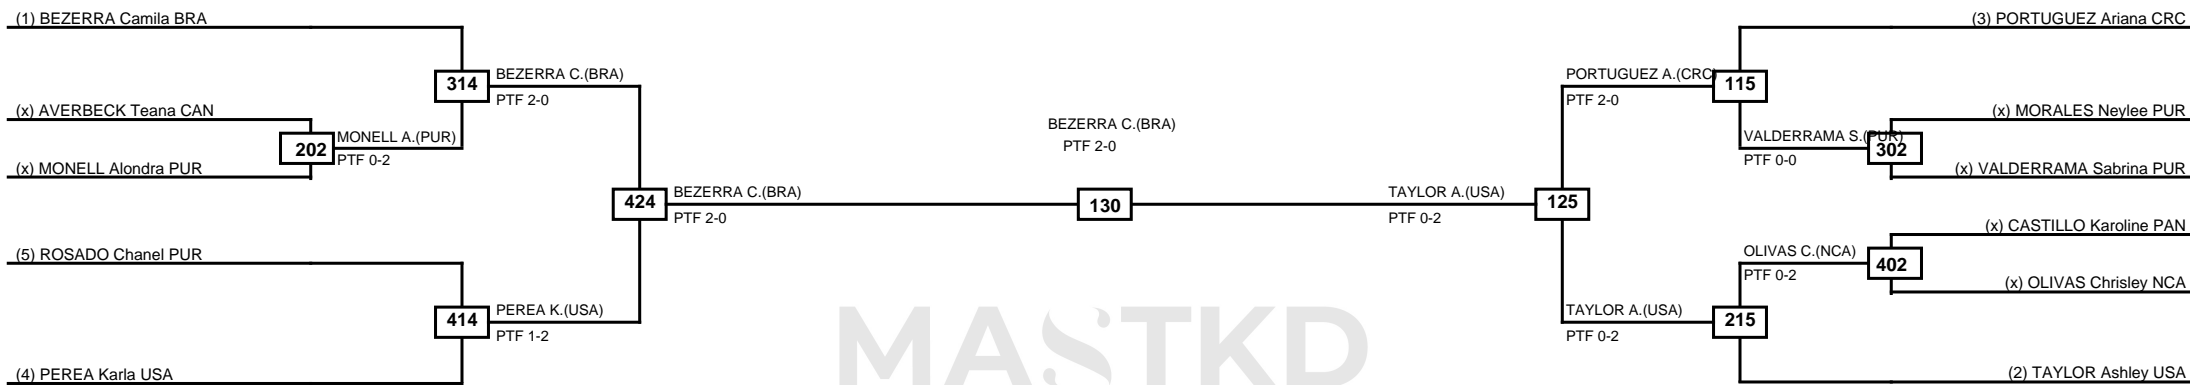

Quarterfinals	Semifinals	Final	Semifinals	Quarterfinals
---------------	------------	-------	------------	---------------

MASTKD

Classification
1 GREENWOOD Makayla USA
2 DIAS Leonor BRA
3 SANTIAGO Keishlie PUR
3 LUO Mariana CRC

Round of 16	Quarterfinals	Semifinals	Final	Semifinals	Quarterfinals	Round of 16
-------------	---------------	------------	-------	------------	---------------	-------------

Classification
1 BEZERRA Camila BRA
2 TAYLOR Ashley USA
3 PEREA Karla USA
3 PORTUGUEZ Ariana CRC