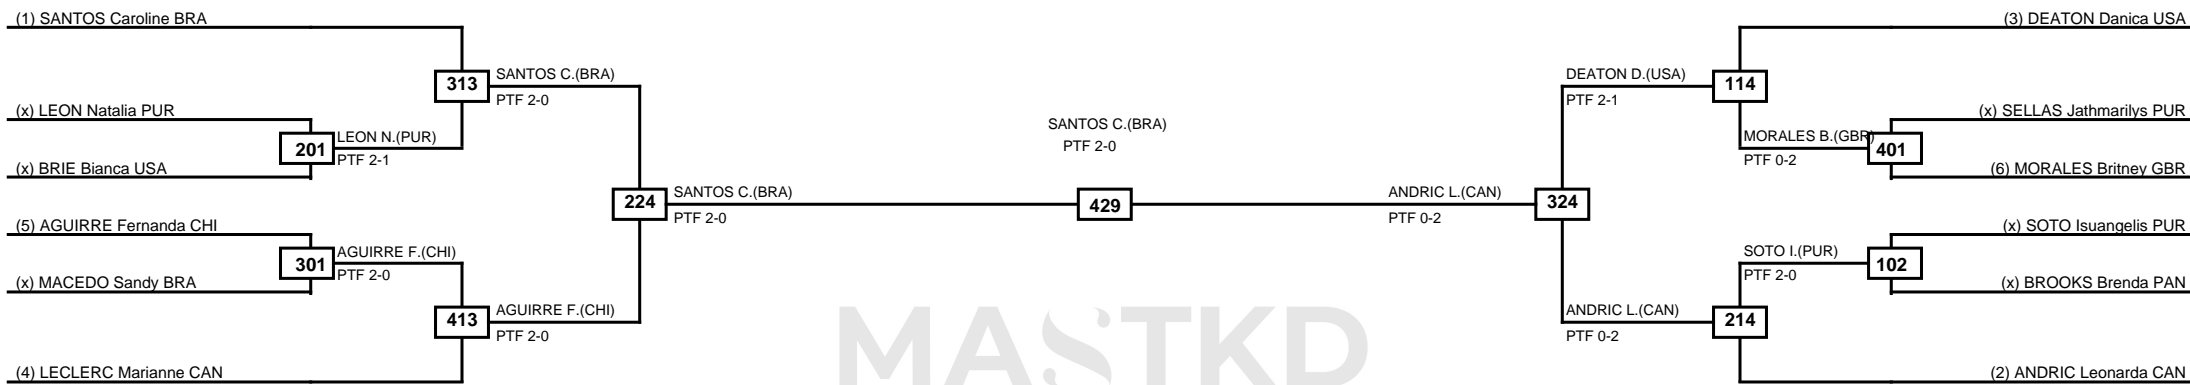

Semifinals	Final	Semifinals
------------	-------	------------

MASTKD

Classification
1 GORMAN-SHORE Madel USA
2 WEEKES Crystal PUR

LEGEND	RSC: Win by Referee stops contest	PTG: Win by Point gap	SUP: Win by Superiority	DSQ: Win by Disqualification	DQB: Win by Disqualification for Unsportsmanlike behavior	DWR: Win by double Withdrawal	R: Round
(x)Seed	PFT: Win by Final score	GDP: Win by Golden points	WDR: Win by Withdrawal	PUN: Win by Punitive declaration	DDB: Double disqualification for Unsportsmanlike behavior	DDQ: Double Disqualification	

Quarterfinals	Semifinals	Final	Semifinals	Quarterfinals
---------------	------------	-------	------------	---------------

MASTKD

Classification
1 TITONELI Milena BRA
2 ROMAN Naishka PUR
3 KRAAYEVELD Ashley CAN
3 LEE Lauren Anna HAI

Round of 16	Quarterfinals	Semifinals	Final	Semifinals	Quarterfinals	Round of 16
-------------	---------------	------------	-------	------------	---------------	-------------

MASTKD

Classification
1 SANTOS Caroline BRA
2 ANDRIC Leonarda CAN
3 DEATON Danica USA
3 AGUIRRE Fernanda CHI