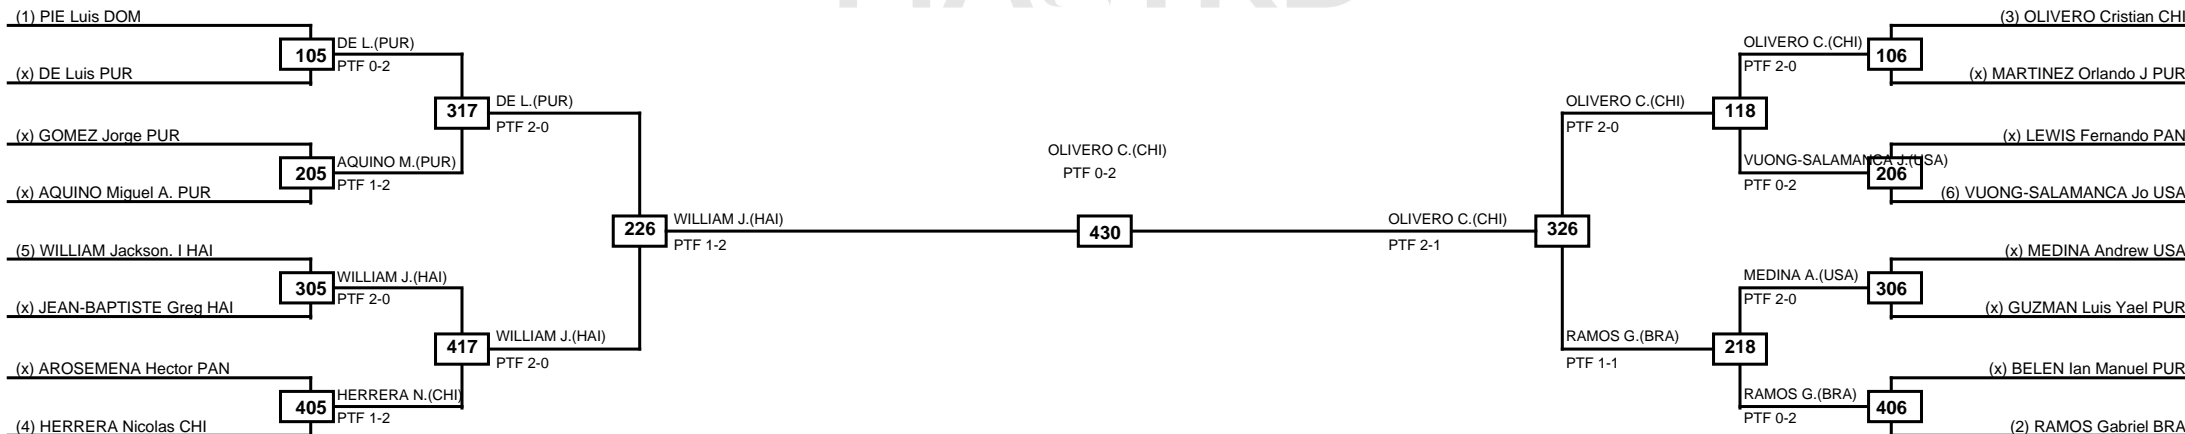

Round of 16	Quarterfinals	Semifinals	Final	Semifinals	Quarterfinals	Round of 16
-------------	---------------	------------	-------	------------	---------------	-------------

MASTKD

Classification
1 PIE Bernardo DOM
2 HARRIS Khalfani USA
3 MORALES Ignacio CHI
3 BENAOUA Zakaria CAN

Round of 16	Quarterfinals	Semifinals	Final	Semifinals	Quarterfinals	Round of 16
-------------	---------------	------------	-------	------------	---------------	-------------

MASTKD

Classification
1 OLIVERO Cristian CHI
2 WILLIAM Jackson. Iv HAI
3 RAMOS Gabriel BRA
3 DE Luis PUR