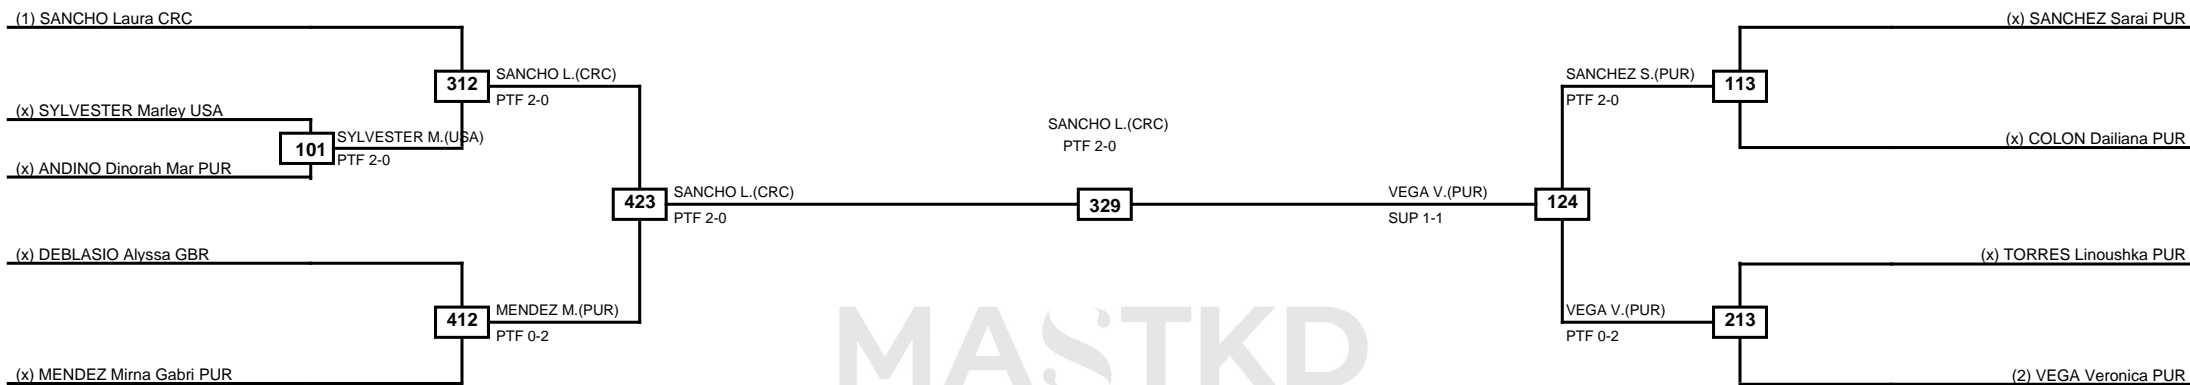

Round of 16	Quarterfinals	Semifinals	Final	Semifinals	Quarterfinals	Round of 16

Classification
1 SANCHO Laura CRC
2 VEGA Veronica PUR
3 SANCHEZ Sarai PUR
3 MENDEZ Mirna Gabriella PUR

LEGEND	RSC: Win by Referee stops contest	PTG: Win by Point gap	SUP: Win by Superiority	DSQ: Win by Disqualification	DQB: Win by Disqualification for Unsportsmanlike behavior	DWR: Win by double Withdrawal	R: Round
	(x)Seed	PFT: Win by Final score	GDP: Win by Golden points	WDR: Win by Withdrawal	PUN: Win by Punitive declaration	DDB: Double disqualification for Unsportsmanlike behavior	DDQ: Double Disqualification