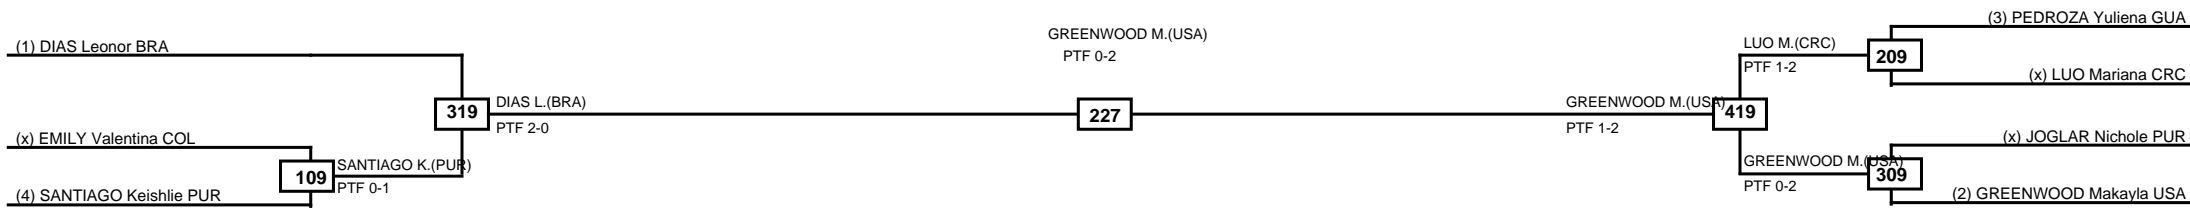

Quarterfinals	Semifinals	Final	Semifinals	Quarterfinals
---------------	------------	-------	------------	---------------

MASTKD

Classification
1 DILLON Faith USA
2 FLORES Hermaliz PUR
3 LECLERC Gabrielle CAN
3 VEGA Gianna PUR

Quarterfinals	Semifinals	Final	Semifinals	Quarterfinals
---------------	------------	-------	------------	---------------

MASTKD

Classification
1 GREENWOOD Makayla USA
2 DIAS Leonor BRA
3 SANTIAGO Keishlie PUR
3 LUO Mariana CRC