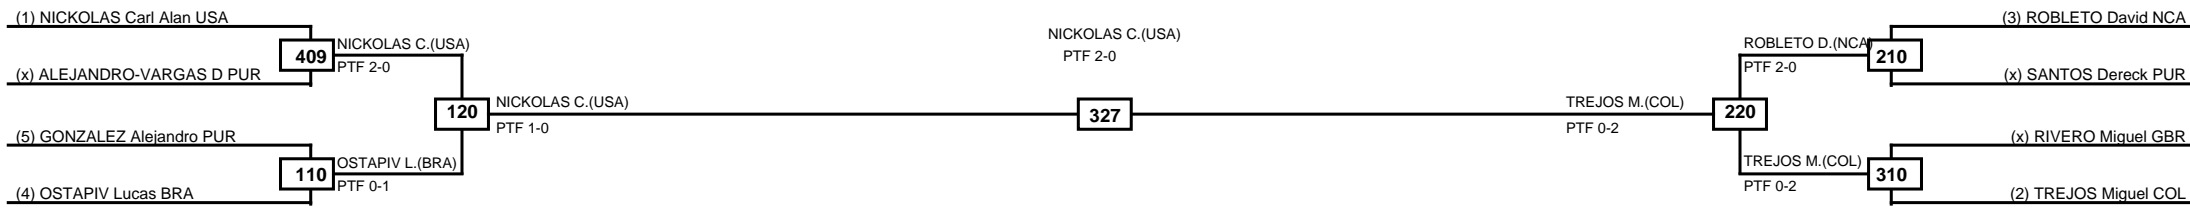

Quarterfinals	Semifinals	Final	Semifinals	Quarterfinals

MASTKD

Classification
1 NICKOLAS Carl Alan USA
2 TREJOS Miguel COL
3 OSTAPIV Lucas BRA
3 ROBLETO David NCA

LEGEND	RSC: Win by Referee stops contest	PTG: Win by Point gap	SUP: Win by Superiority	DSQ: Win by Disqualification	DQB: Win by Disqualification for Unsportsmanlike behavior	DWR: Win by double Withdrawal	R: Round
(x)Seed	PFT: Win by Final score	GDP: Win by Golden points	WDR: Win by Withdrawal	PUN: Win by Punitive declaration	DDB: Double disqualification for Unsportsmanlike behavior	DDQ: Double Disqualification