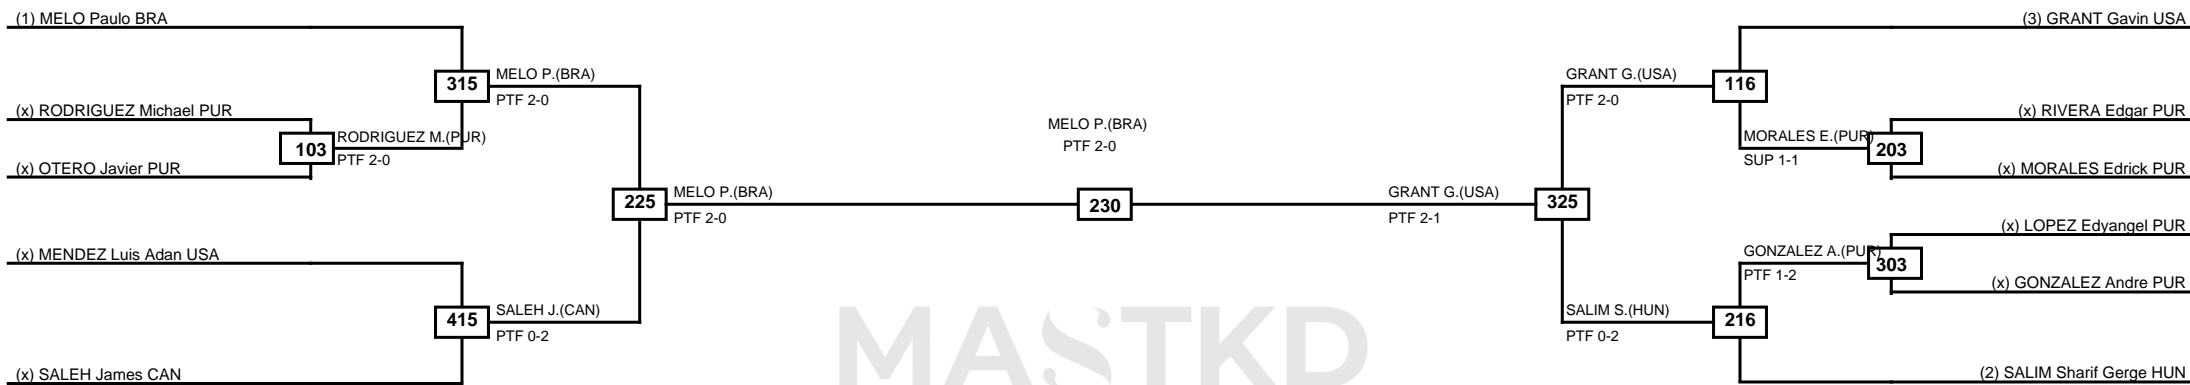

Round of 16	Quarterfinals	Semifinals	Final	Semifinals	Quarterfinals	Round of 16

Classification
1 MELO Paulo BRA
2 GRANT Gavin USA
3 SALEH James CAN
3 SALIM Sharif Gergely HUN

LEGEND RSC: Win by Referee stops contest   PTG: Win by Point gap   SUP: Win by Superiority   DSQ: Win by Disqualification   DQB: Win by Disqualification for Unsportsmanlike behavior   DWR: Win by double Withdrawal   R: Round
(x)Seed   PFT: Win by Final score   GDP: Win by Golden points   WDR: Win by Withdrawal   PUN: Win by Punitive declaration   DDB: Double disqualification for Unsportsmanlike behavior   DDQ: Double Disqualification