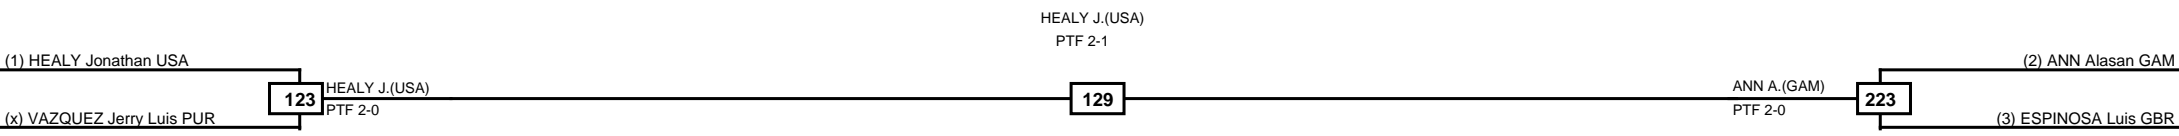

Semifinals	Final	Semifinals

Classification
1 HEALY Jonathan USA
2 ANN Alasan GAM
3 VAZQUEZ Jerry Luis PUR
3 ESPINOSA Luis GBR

LEGEND	RSC: Win by Referee stops contest	PTG: Win by Point gap	SUP: Win by Superiority	DSQ: Win by Disqualification	DQB: Win by Disqualification for Unsportsmanlike behavior	DWR: Win by double Withdrawal	R: Round
(x)Seed	PFT: Win by Final score	GDP: Win by Golden points	WDR: Win by Withdrawal	PUN: Win by Punitive declaration	DDB: Double disqualification for Unsportsmanlike behavior	DDQ: Double Disqualification