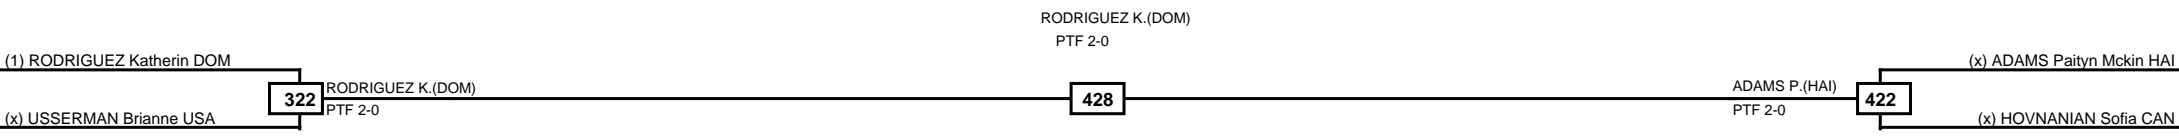

Semifinals	Final	Semifinals

Classification
1 RODRIGUEZ Katherine DOM
2 ADAMS Paityn Mckinley HAI
3 USSERMAN Brianne USA
3 HOVNANIAN Sofia CAN

LEGEND	RSC: Win by Referee stops contest	PTG: Win by Point gap	SUP: Win by Superiority	DSQ: Win by Disqualification	DQB: Win by Disqualification for Unsportsmanlike behavior	DWR: Win by double Withdrawal	R: Round
(x)Seed	PFT: Win by Final score	GDP: Win by Golden points	WDR: Win by Withdrawal	PUN: Win by Punitive declaration	DDB: Double disqualification for Unsportsmanlike behavior	DDQ: Double Disqualification