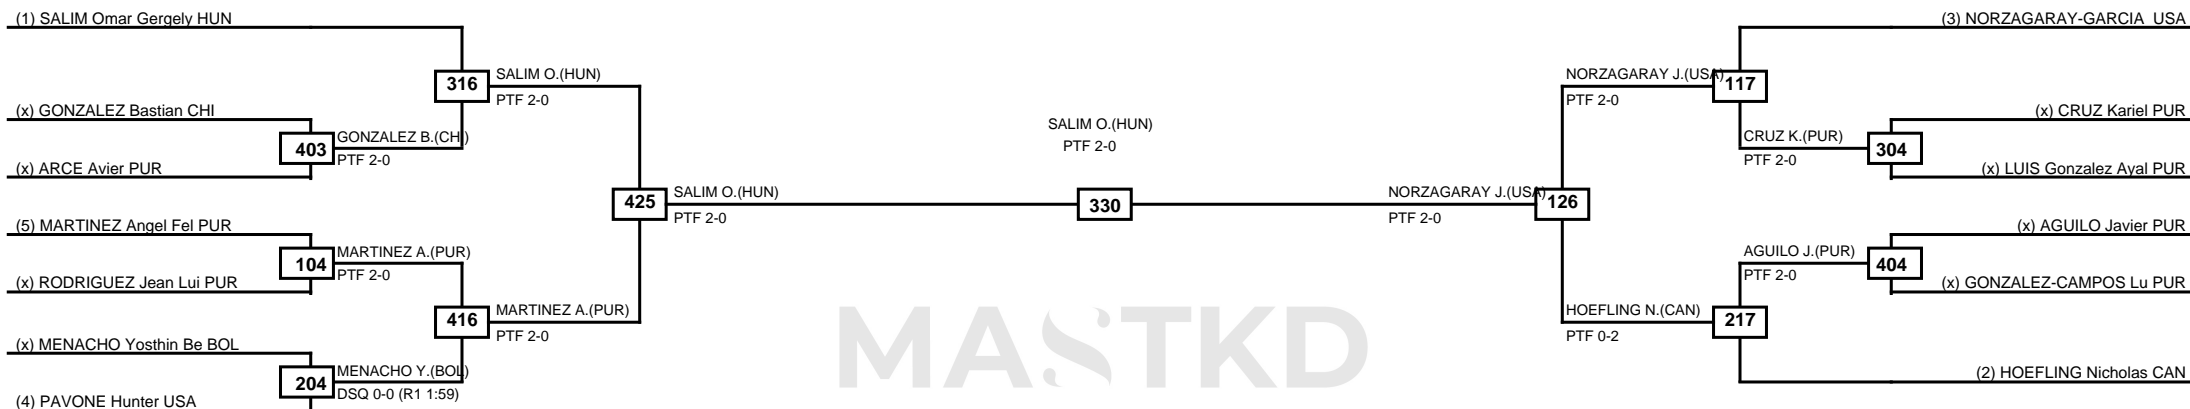

Round of 16	Quarterfinals	Semifinals	Final	Semifinals	Quarterfinals	Round of 16

MASTKD

Classification
1 SALIM Omar Gergely HUN
2 NORZAGARAY-GARCIA Juancarlos USA
3 HOEFLING Nicholas CAN
3 MARTINEZ Angel Felipe PUR

LEGEND RSC: Win by Referee stops contest   PTG: Win by Point gap   SUP: Win by Superiority   DSQ: Win by Disqualification   DQB: Win by Disqualification for Unsportsmanlike behavior   DWR: Win by double Withdrawal   R: Round
(x)Seed   PFT: Win by Final score   GDP: Win by Golden points   WDR: Win by Withdrawal   PUN: Win by Punitive declaration   DDB: Double disqualification for Unsportsmanlike behavior   DDQ: Double Disqualification