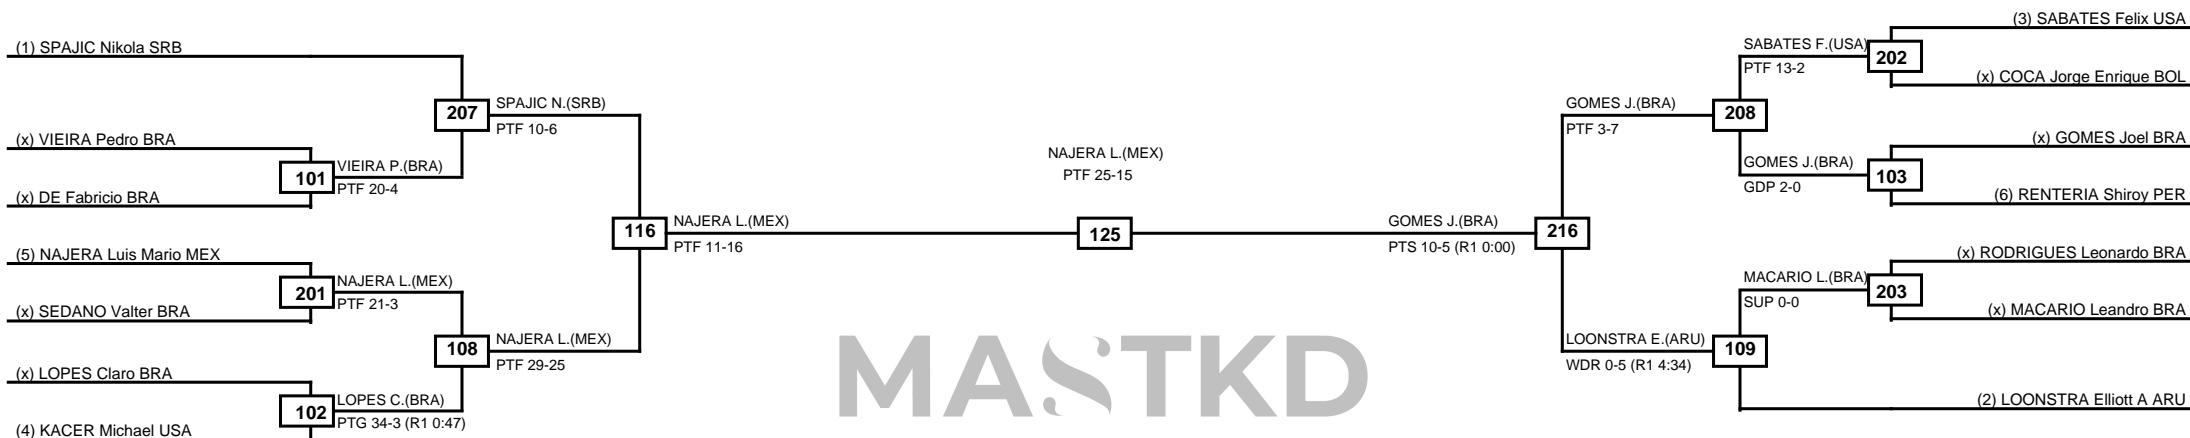

Round of 16 Quarterfinals Semifinals Final Semifinals Quarterfinals Round of 16

MASTKD

Classification
1 NAJERA Luis Mario MEX
2 GOMES Joel BRA
3 SPAJIC Nikola SRB
3 LOONSTRA Elliott Andre ARU

LEGEND RSC: Win by Referee stops contest PTF: Win by Point gap SUP: Win by Superiority DSQ: Win by Disqualification DQB: Win by Disqualification for Unsportsmanlike behavior DWR: Win by double Withdrawal R: Round
 (x)Seed PFT: Win by Final score GDP: Win by Golden points WDR: Win by Withdrawal PUN: Win by Punitive declaration DDB: Double disqualification for Unsportsmanlike behavior DDQ: Double Disqualification

Quarterfinals Semifinals

Final

Semifinals

Quarterfinals

MASTKD

Classification
1 GARCIA Juan Diego MEX
2 SAMORANO Juan Eduardo ARG
3 RODRIGUES Bruno BRA
3 COELHO Carlos Geraldo BRA

LEGEND RSC: Win by Referee stops contest PTG: Win by Point gap SUP: Win by Superiority DSQ: Win by Disqualification DQB: Win by Disqualification for Unsportsmanlike behavior DWR: Win by double Withdrawal R: Round
 (x)Seed PFT: Win by Final score GDP: Win by Golden points WDR: Win by Withdrawal PUN: Win by Punitive declaration DDB: Double disqualification for Unsportsmanlike behavior DDQ: Double Disqualification

Semifinals

Final

Semifinals

(1) TORQUATO Nathan BRA

TORQUATO N.(BRA)
PTF 23-5

124

CASTRO G.(DOM)
PTF 25-9

215

(2) CASTRO Geraldo DOM

(3) LOPEZ Alberto MEX

MASTKD

Classification

1 TORQUATO Nathan BRA

2 CASTRO Geraldo DOM

3 LOPEZ Alberto MEX

LEGEND RSC: Win by Referee stops contest PTG: Win by Point gap SUP: Win by Superiority DSQ: Win by Disqualification DQB: Win by Disqualification for Unsportsmanlike behavior DWR: Win by double Withdrawal R: Round
(x)Seed PFT: Win by Final score GDP: Win by Golden points WDR: Win by Withdrawal PUN: Win by Punitive declaration DDB: Double disqualification for Unsportsmanlike behavior DDQ: Double Disqualification