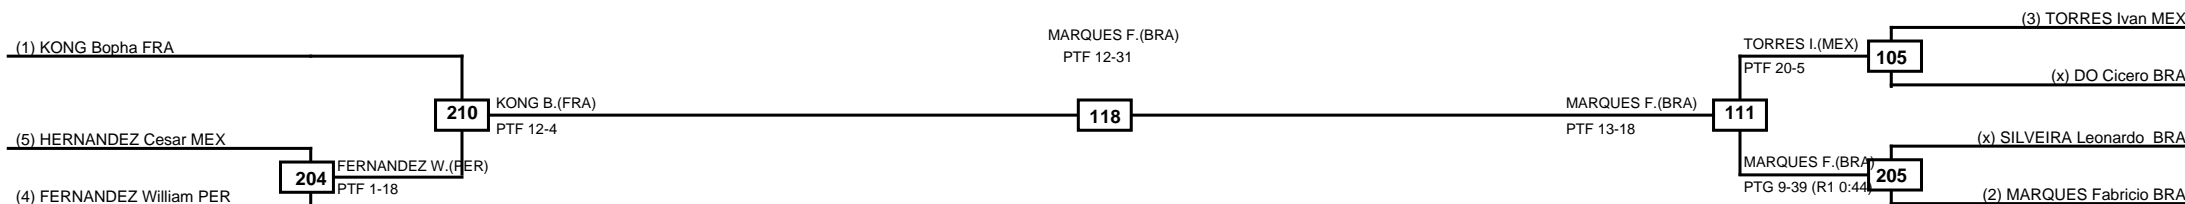

(2) CASTRO Geraldo DOM

(3) LOPEZ Alberto MEX

MASTKD

Classification

1 TORQUATO Nathan BRA

2 CASTRO Geraldo DOM

3 LOPEZ Alberto MEX

LEGEND RSC: Win by Referee stops contest PTG: Win by Point gap SUP: Win by Superiority DSQ: Win by Disqualification DQB: Win by Disqualification for Unsportsmanlike behavior DWR: Win by double Withdrawal R: Round
(x)Seed PFT: Win by Final score GDP: Win by Golden points WDR: Win by Withdrawal PUN: Win by Punitive declaration DDB: Double disqualification for Unsportsmanlike behavior DDQ: Double Disqualification

Quarterfinals Semifinals

Final

Semifinals

Quarterfinals

MASTKD

Classification
1 MARQUES Fabricio BRA
2 KONG Bopha FRA
3 FERNANDEZ William PER
3 TORRES Ivan MEX

LEGEND RSC: Win by Referee stops contest PTG: Win by Point gap SUP: Win by Superiority DSQ: Win by Disqualification DQB: Win by Disqualification for Unsportsmanlike behavior DWR: Win by double Withdrawal R: Round
 (x)Seed PFT: Win by Final score GDP: Win by Golden points WDR: Win by Withdrawal PUN: Win by Punitive declaration DDB: Double disqualification for Unsportsmanlike behavior DDQ: Double Disqualification