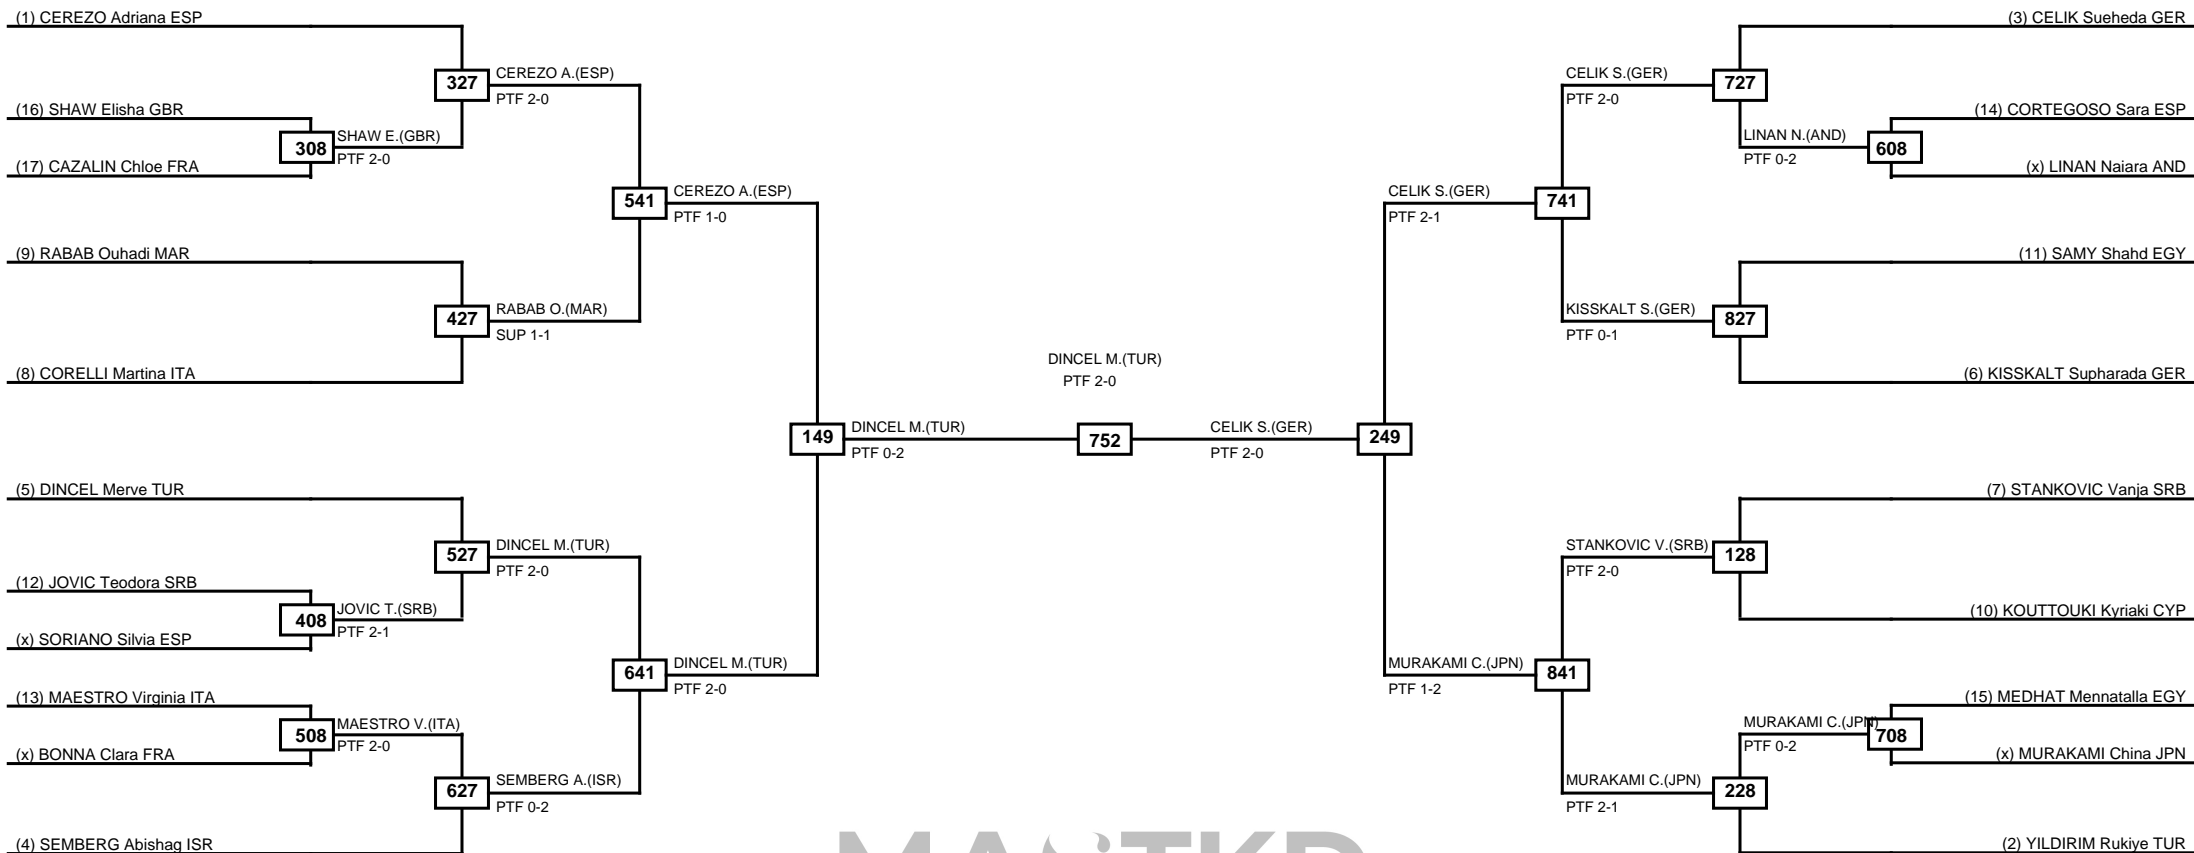

Round of 32   Round of 16   Quarterfinals   Semifinals   Final   Semifinals   Quarterfinals   Round of 16   Round of 32

MASTKD

Classification
1 DINCEL Merve TUR
2 CELIK Sueheda GER
3 CEREZO Adriana ESP
3 MURAKAMI China JPN

LEGEND RSC: Win by Referee stops contest   PTF: Win by Point gap   SUP: Win by Superiority   DSQ: Win by Disqualification   DQB: Win by Disqualification for Unsportsmanlike behavior   DWR: Win by double Withdrawal   R: Round
(x)Seed   PFT: Win by Final score   GDP: Win by Golden points   WDR: Win by Withdrawal   PUN: Win by Punitive declaration   DDB: Double disqualification for Unsportsmanlike behavior   DDQ: Double Disqualification