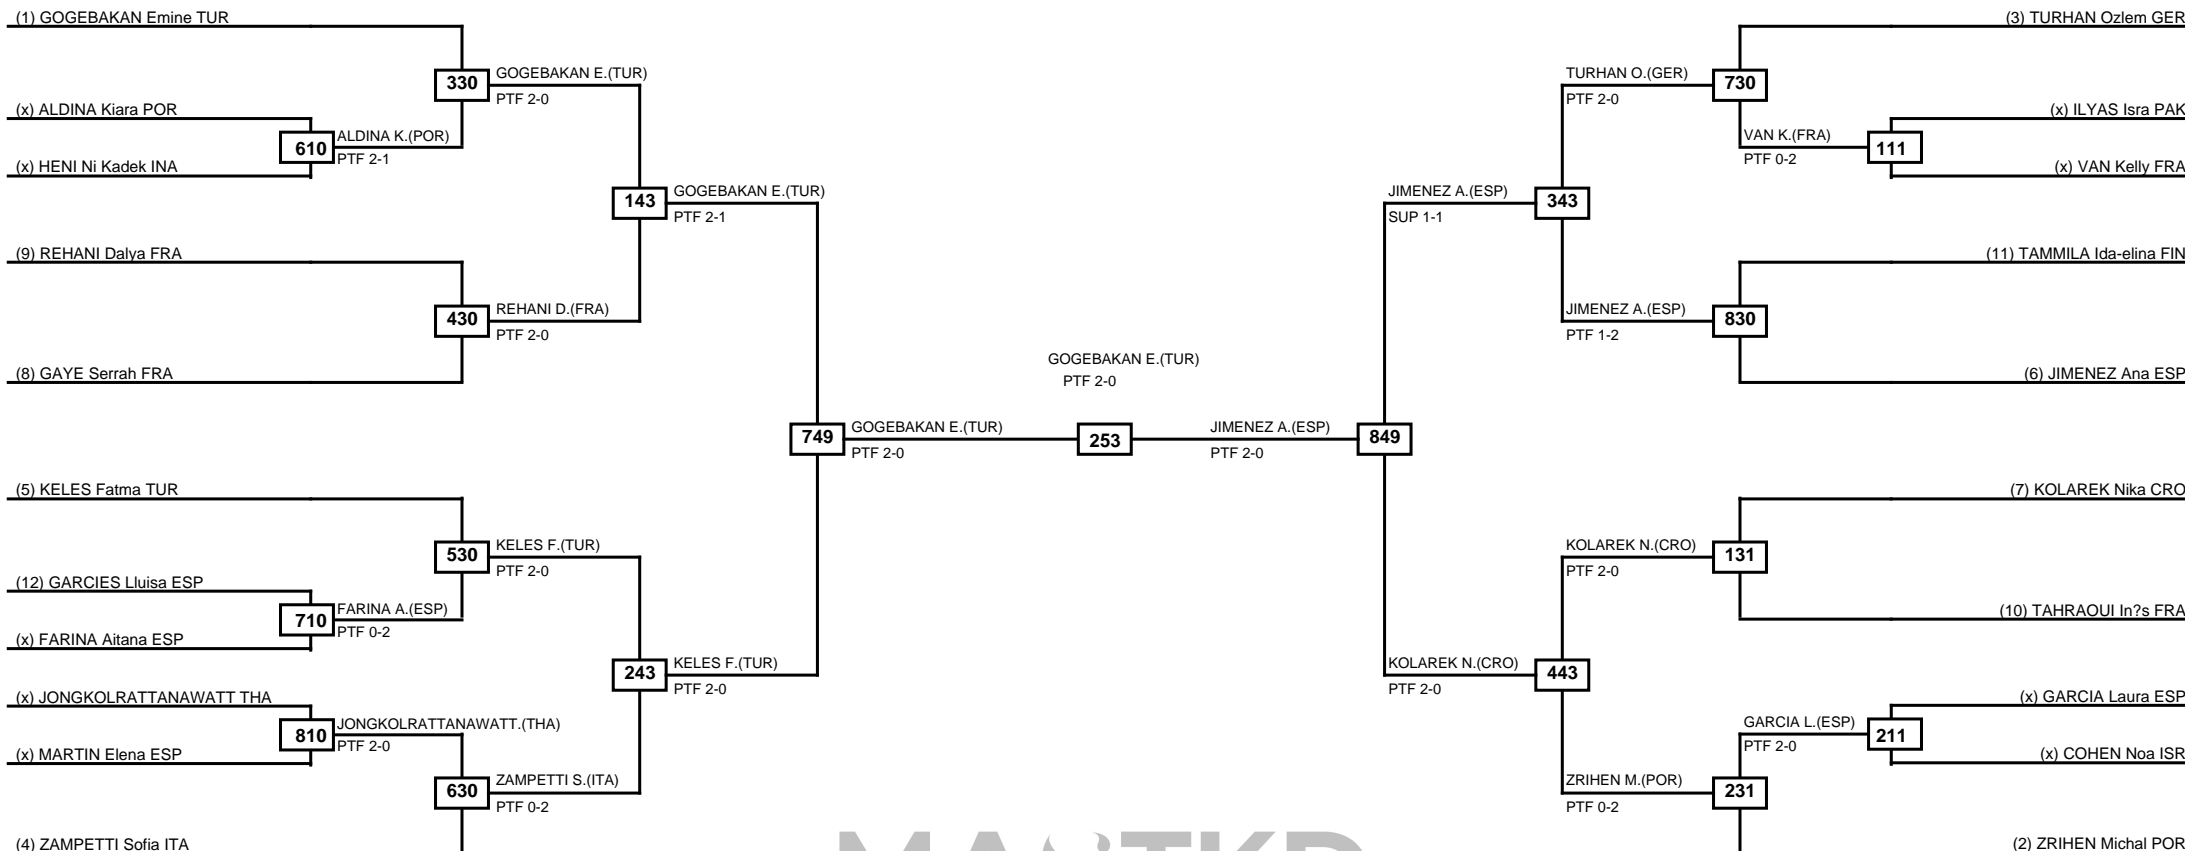

Round of 32   Round of 16   Quarterfinals   Semifinals   Final   Semifinals   Quarterfinals   Round of 16   Round of 32

MASTKD

Classification
1 GOGEBAKAN Emine TUR
2 JIMENEZ Ana ESP
3 KELES Fatma TUR
3 KOLAREK Nika CRO

LEGEND RSC: Win by Referee stops contest PTF: Win by Point gap SUP: Win by Superiority DSQ: Win by Disqualification DQB: Win by Disqualification for Unsportsmanlike behavior DWR: Win by double Withdrawal R: Round
(x)Seed PFT: Win by Final score GDP: Win by Golden points WDR: Win by Withdrawal PUN: Win by Punitive declaration DDB: Double disqualification for Unsportsmanlike behavior DDQ: Double Disqualification