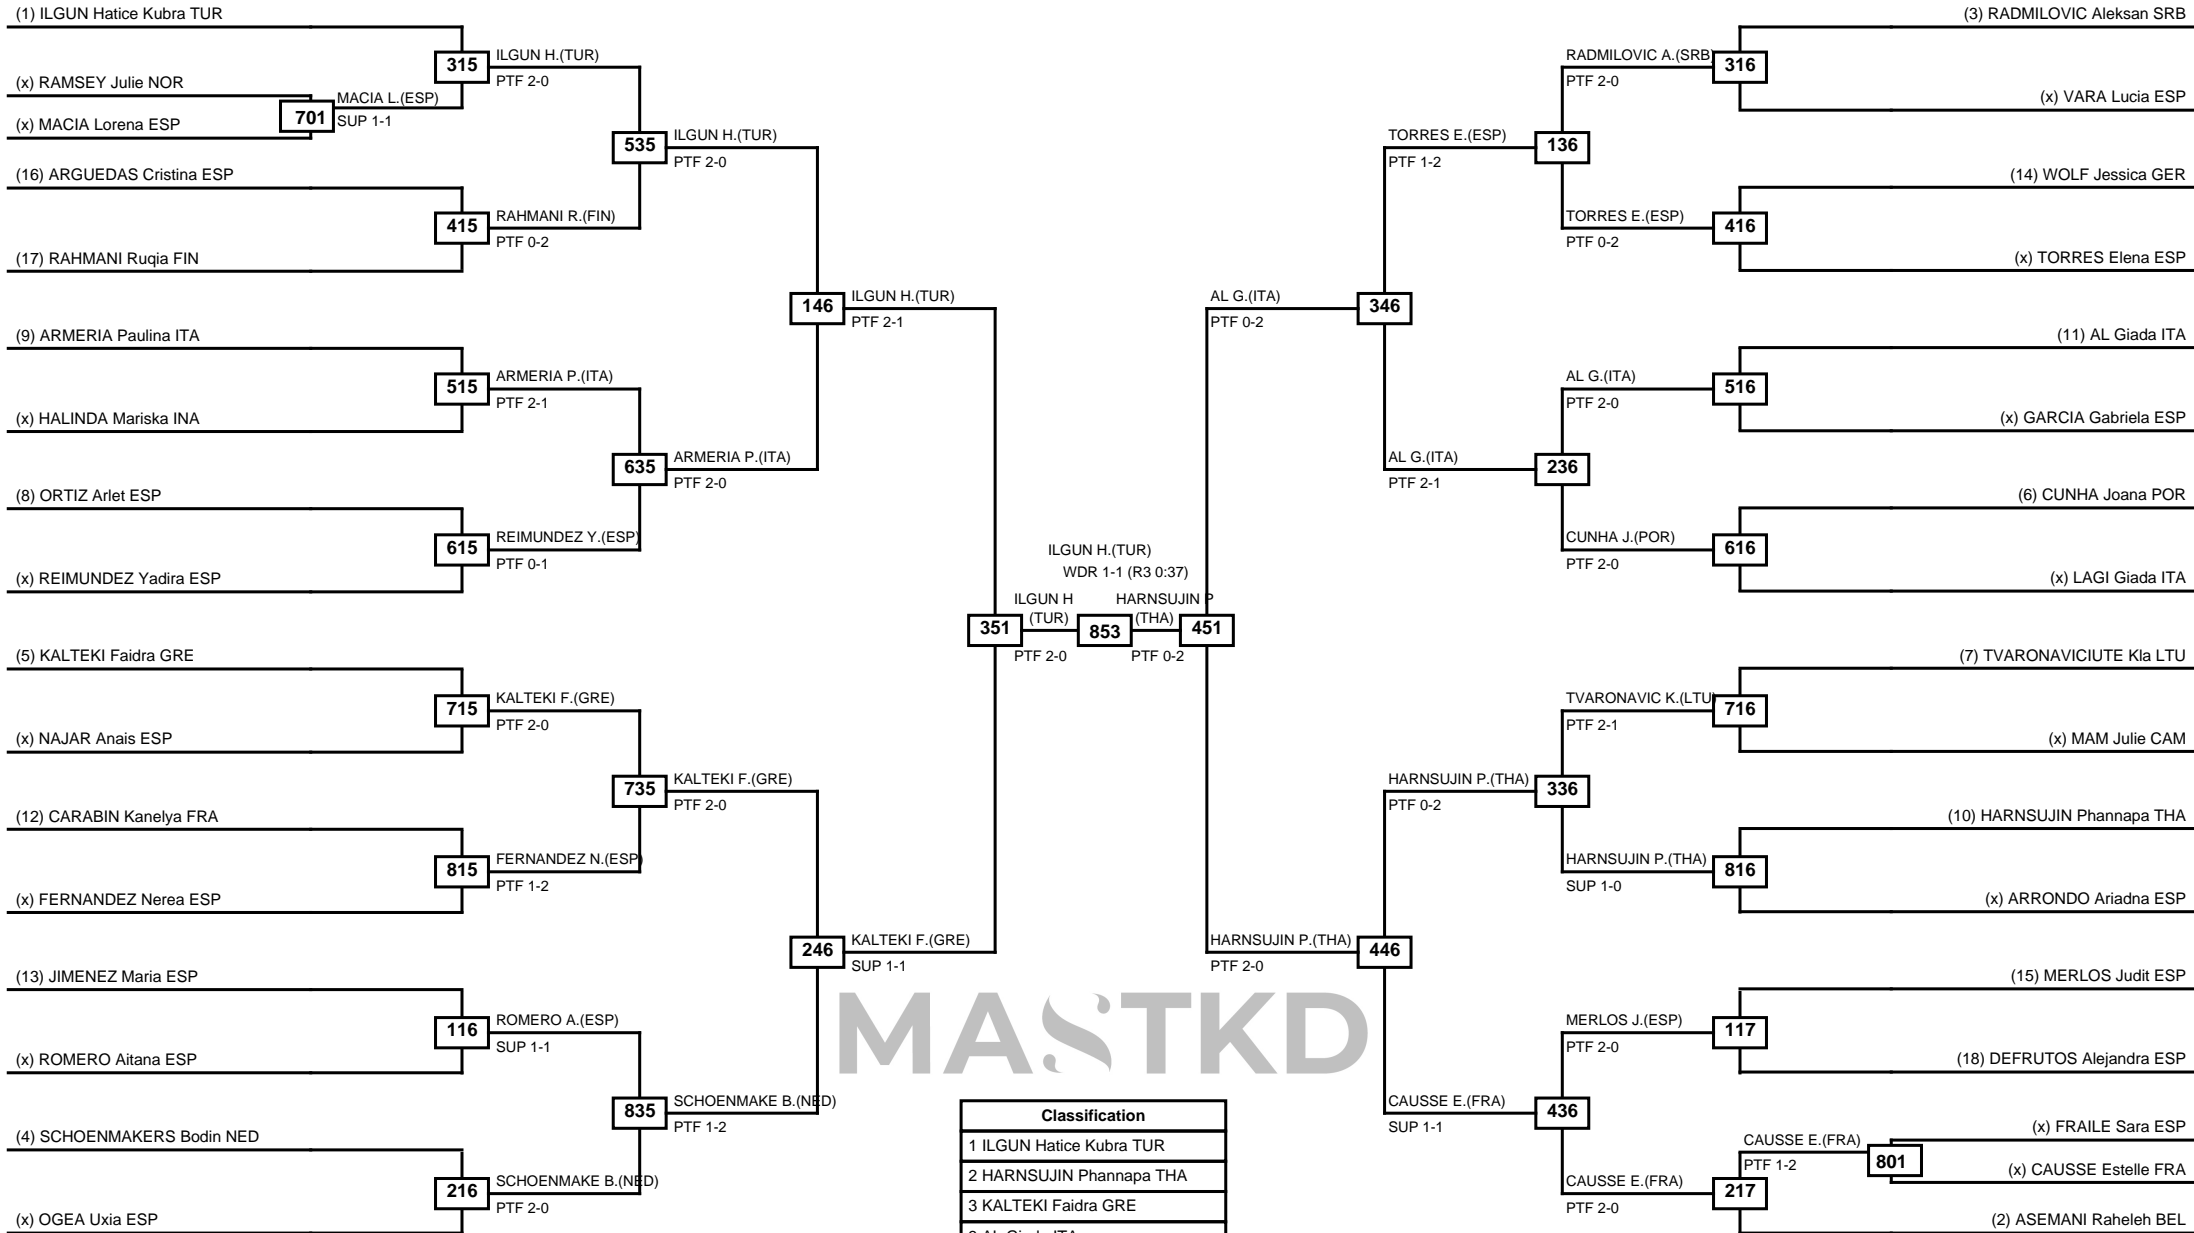

Round of 64   Round of 32   Round of 16   Quarterfinals   Semifinals   Final   Semifinals   Quarterfinals   Round of 16   Round of 32   Round of 64

LEGEND RSC: Win by Referee stops contest   PTF: Win by Point gap   SUP: Win by Superiority   DSQ: Win by Disqualification   DQB: Win by Disqualification for Unsportsmanlike behavior   DWR: Win by double Withdrawal   R: Round
(x)Seed   PFT: Win by Final score   GDP: Win by Golden points   WDR: Win by Withdrawal   PUN: Win by Punitive declaration   DDB: Double disqualification for Unsportsmanlike behavior   DDQ: Double Disqualification