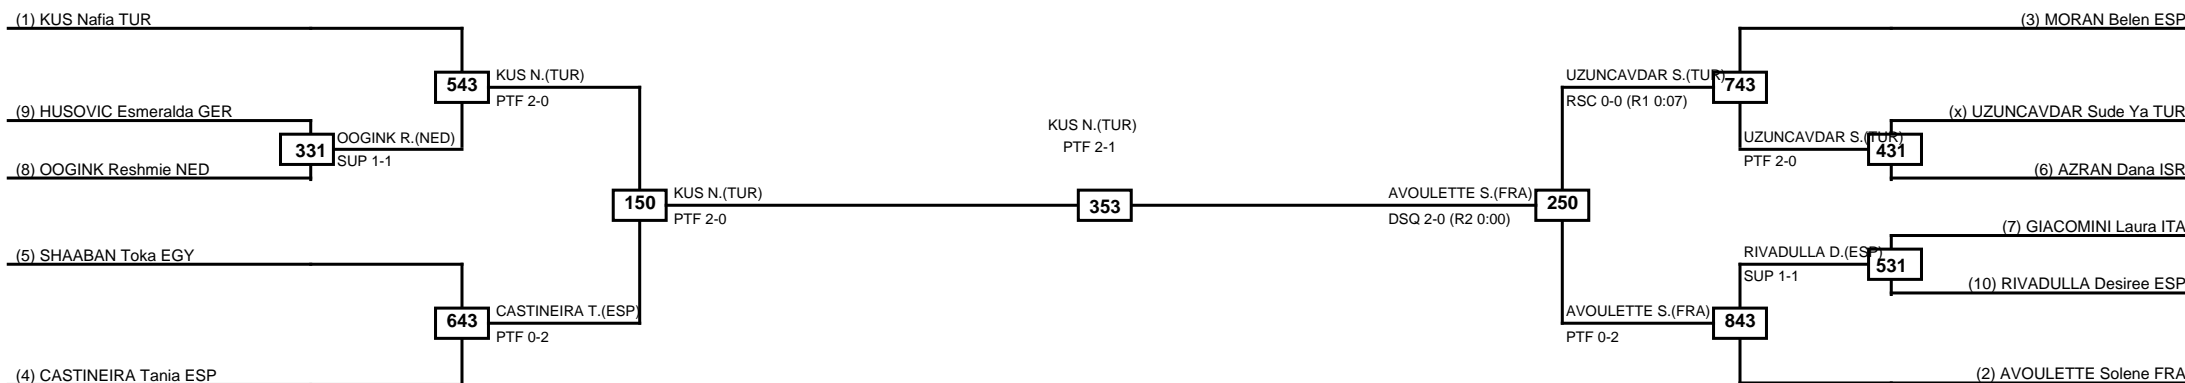

Round of 16   Quarterfinals   Semifinals   Final   Semifinals   Quarterfinals   Round of 16

MASTKD

Classification
1 KUS Nafia TUR
2 AVOULETTE Solene FRA
3 CASTINEIRA Tania ESP
3 UZUNCAVDAR Sude Yaren TUR

LEGEND RSC: Win by Referee stops contest   PTG: Win by Point gap   SUP: Win by Superiority   DSQ: Win by Disqualification   DQB: Win by Disqualification for Unsportsmanlike behavior   DWR: Win by double Withdrawal   R: Round
(x)Seed   PFT: Win by Final score   GDP: Win by Golden points   WDR: Win by Withdrawal   PUN: Win by Punitive declaration   DDB: Double disqualification for Unsportsmanlike behavior   DDQ: Double Disqualification