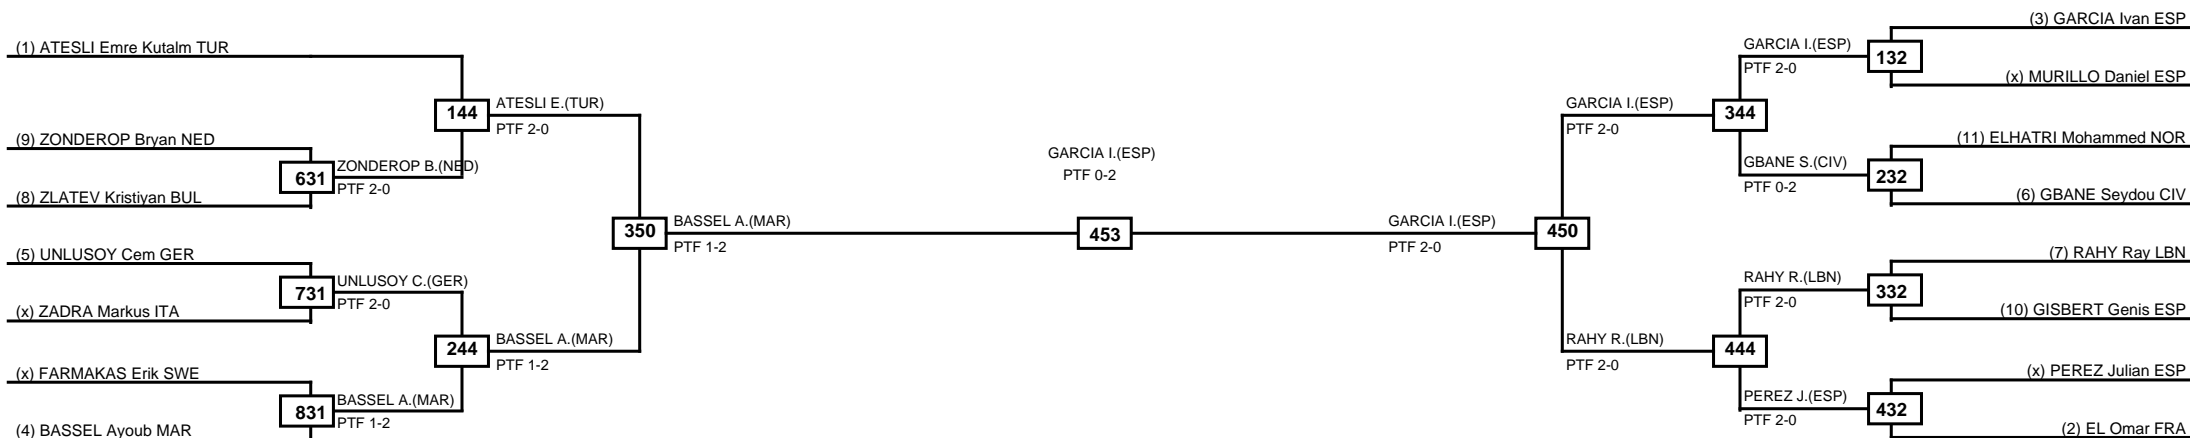

Round of 16   Quarterfinals   Semifinals   Final   Semifinals   Quarterfinals   Round of 16

MASTKD

Classification
1 GARCIA Ivan ESP
2 BASSEL Ayoub MAR
3 RAHY Ray LBN
3 ATESLI Emre Kutalmis TUR

LEGEND RSC: Win by Referee stops contest   PTF: Win by Point gap   SUP: Win by Superiority   DSQ: Win by Disqualification   DQB: Win by Disqualification for Unsportsmanlike behavior   DWR: Win by double Withdrawal   R: Round
(x)Seed   PFT: Win by Final score   GDP: Win by Golden points   WDR: Win by Withdrawal   PUN: Win by Punitive declaration   DDB: Double disqualification for Unsportsmanlike behavior   DDQ: Double Disqualification