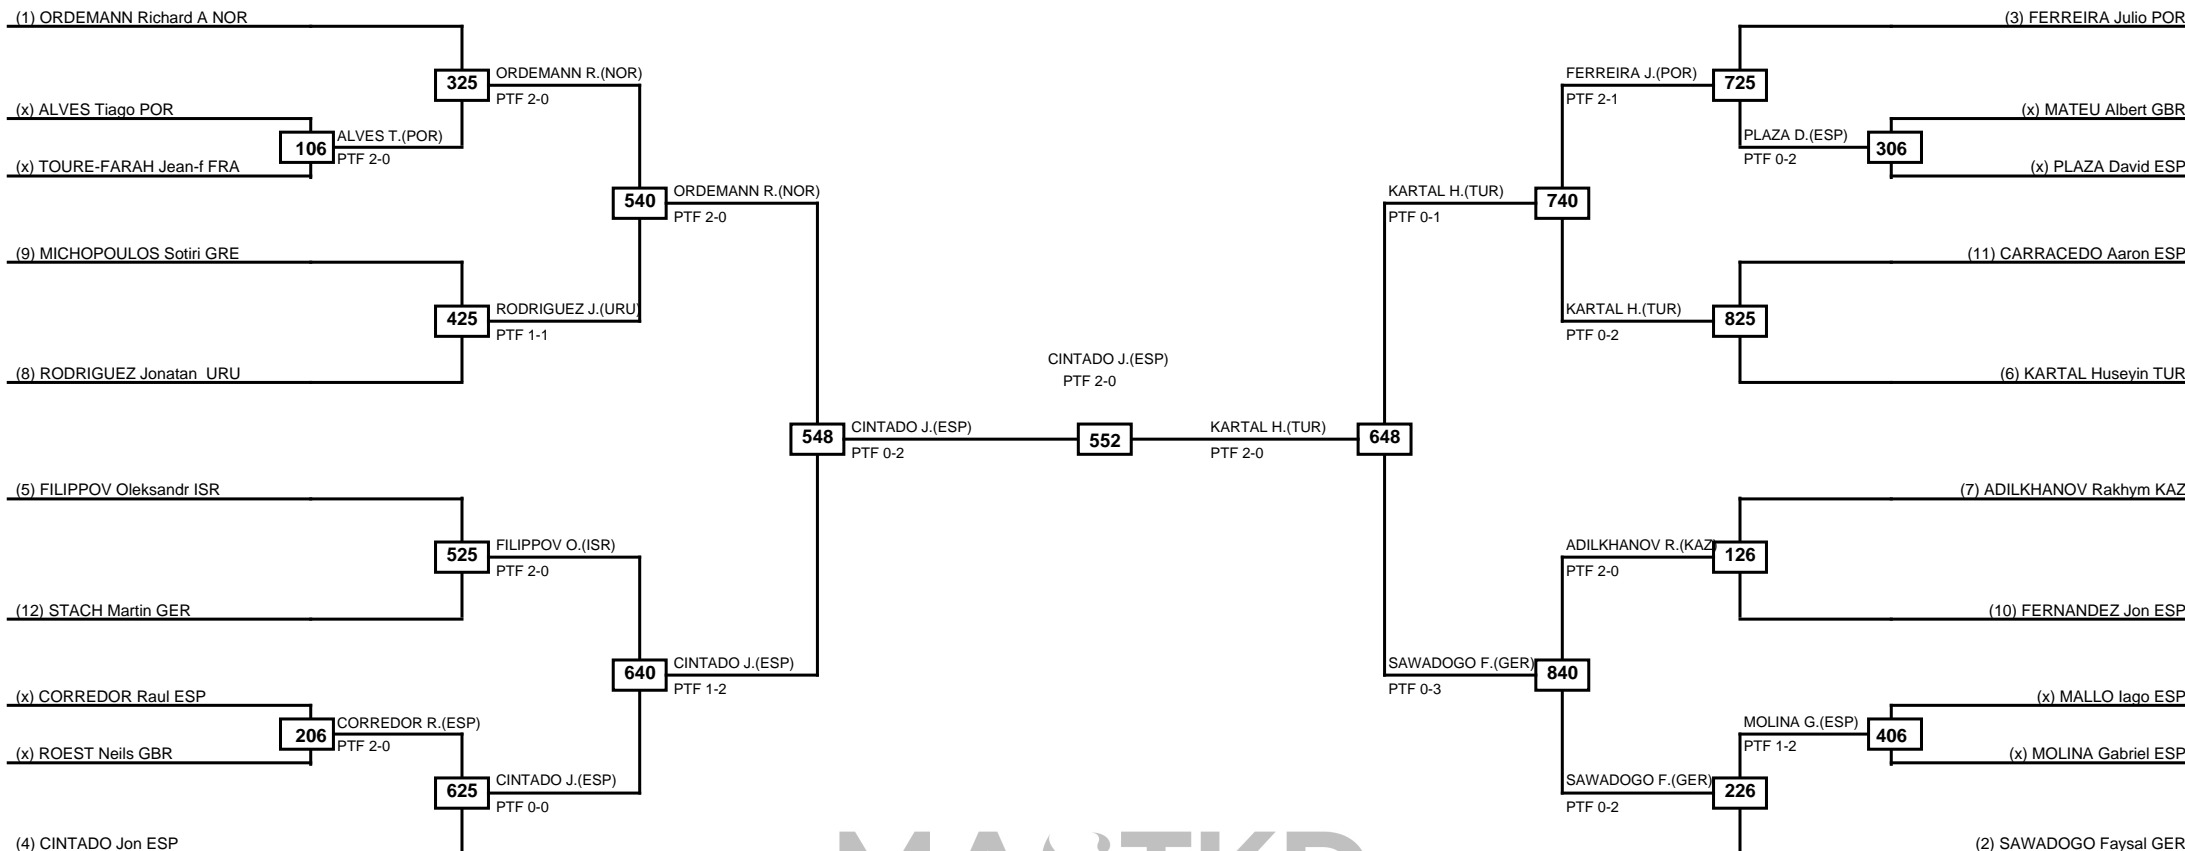

Round of 16 Quarterfinals Semifinals Final Semifinals Quarterfinals Round of 16

MASTKD

Classification
1 RAWY Ahmad EGY
2 CISSE Cheick Sallah CIV
3 BICER Enbiya Taha TUR
3 ROS Daniel ESP

LEGEND RSC: Win by Referee stops contest PTF: Win by Point gap SUP: Win by Superiority DSQ: Win by Disqualification DQB: Win by Disqualification for Unsportsmanlike behavior DWR: Win by double Withdrawal R: Round
 (x)Seed PFT: Win by Final score GDP: Win by Golden points WDR: Win by Withdrawal PUN: Win by Punitive declaration DDB: Double disqualification for Unsportsmanlike behavior DDQ: Double Disqualification

Round of 32 Round of 16 Quarterfinals Semifinals Final Semifinals Quarterfinals Round of 16 Round of 32

MASTKD

Classification
1 CINTADO Jon ESP
2 KARTAL Huseyin TUR
3 ORDEMANN Richard Andre NOR
3 SAWADOGO Faysal GER

LEGEND RSC: Win by Referee stops contest PTF: Win by Point gap SUP: Win by Superiority DSQ: Win by Disqualification DQB: Win by Disqualification for Unsportsmanlike behavior DWR: Win by double Withdrawal R: Round
(x)Seed PFT: Win by Final score GDP: Win by Golden points WDR: Win by Withdrawal PUN: Win by Punitive declaration DDB: Double disqualification for Unsportsmanlike behavior DDQ: Double Disqualification

Round of 64 Round of 32 Round of 16 Quarterfinals Semifinals Final Semifinals Quarterfinals Round of 16 Round of 32 Round of 64

LEGEND RSC: Win by Referee stops contest PTF: Win by Point gap SUP: Win by Superiority DSQ: Win by Disqualification DQB: Win by Disqualification for Unsportsmanlike behavior DWR: Win by double Withdrawal R: Round
(x)Seed PFT: Win by Final score GDP: Win by Golden points WDR: Win by Withdrawal PUN: Win by Punitive declaration DDB: Double disqualification for Unsportsmanlike behavior DDQ: Double Disqualification