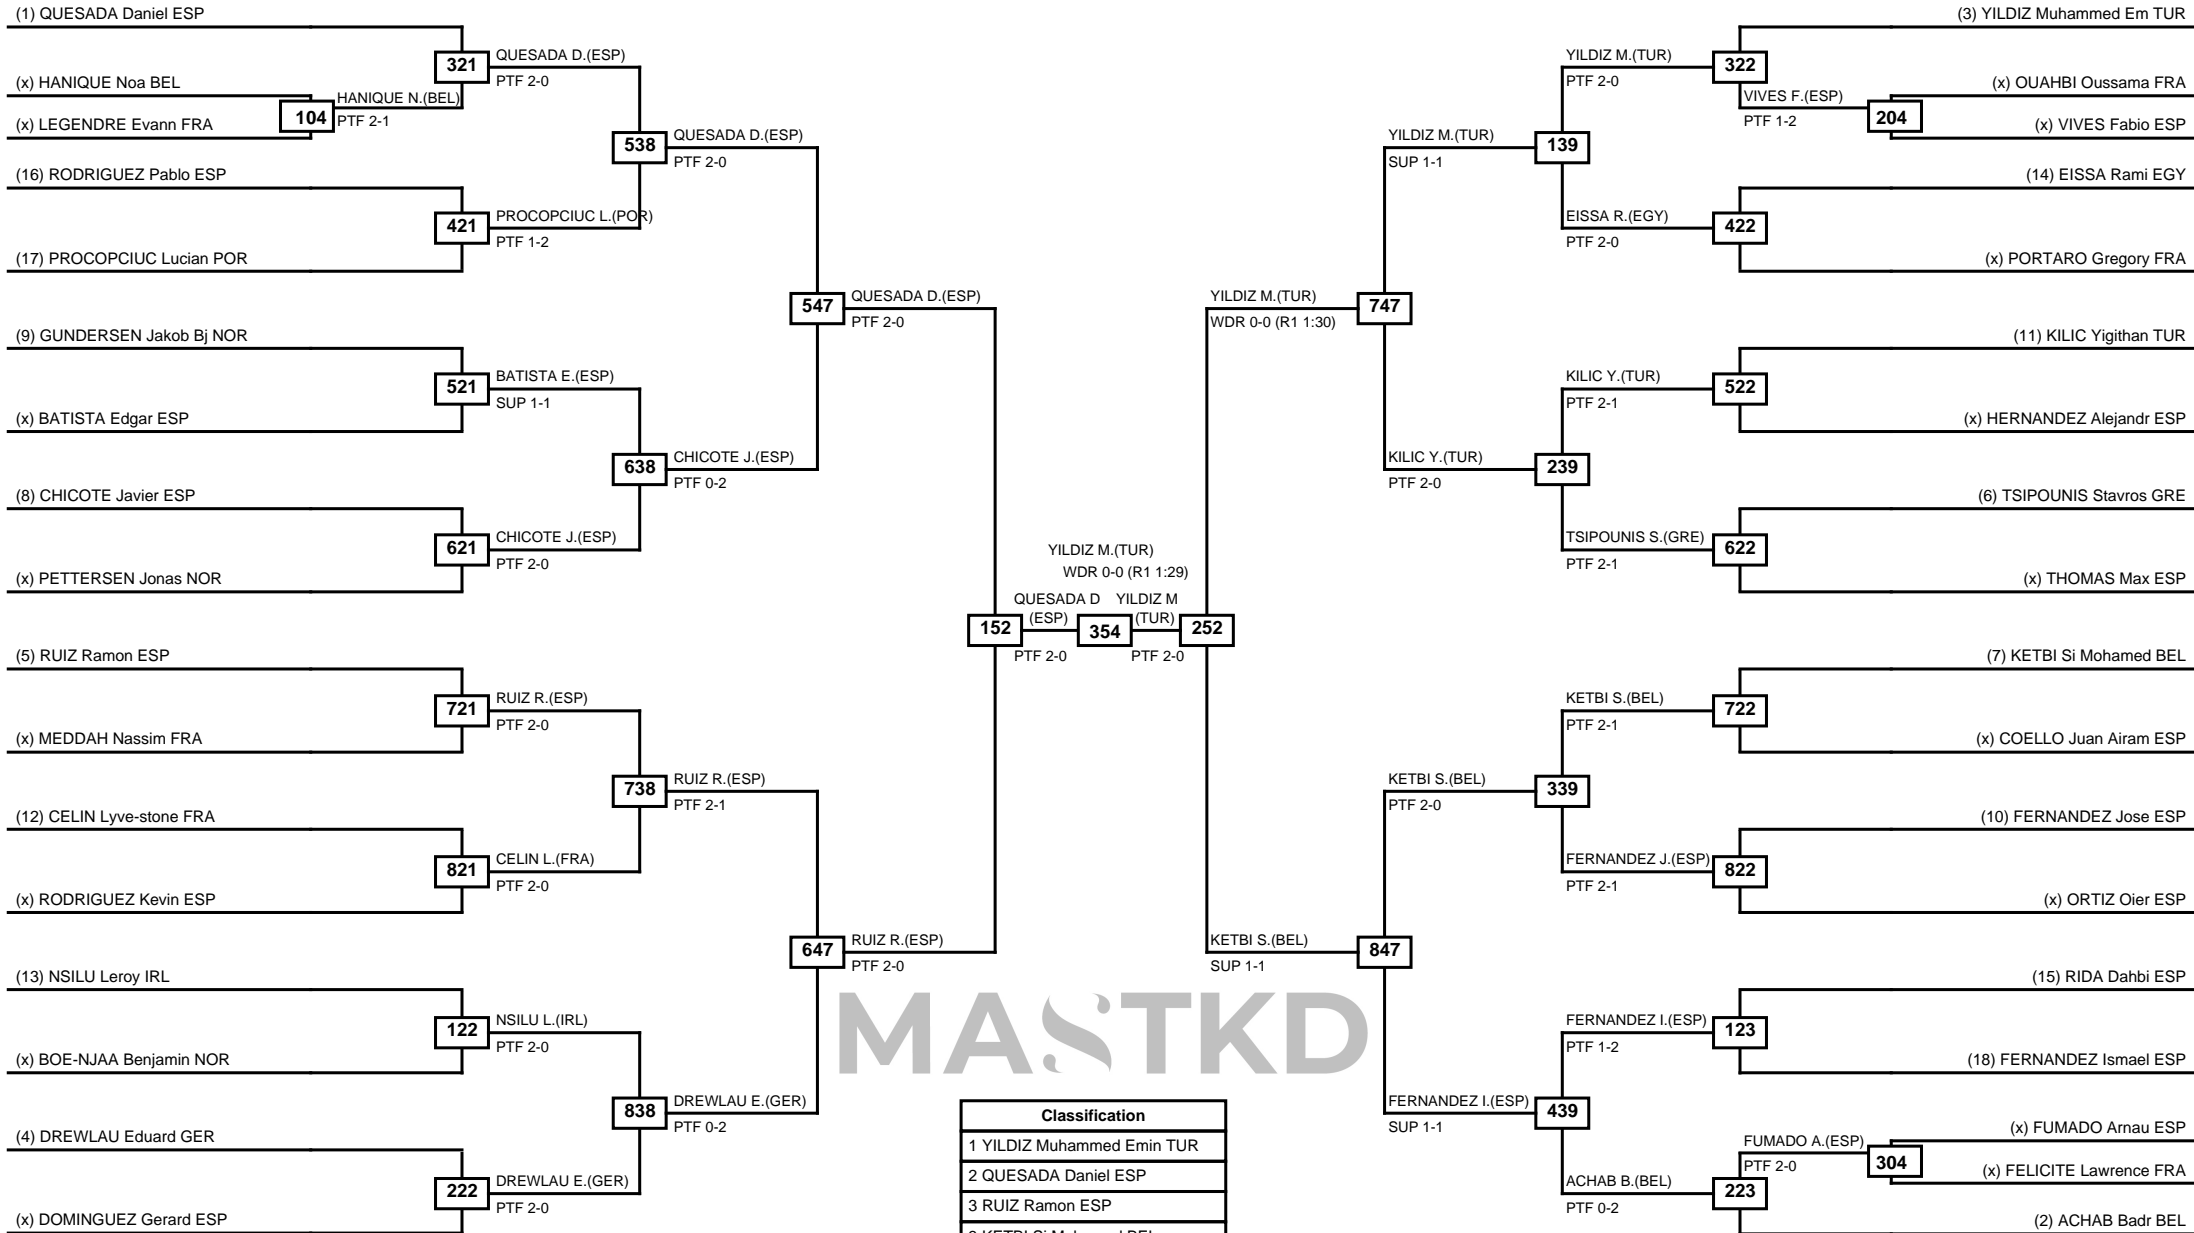

Round of 32 Round of 16 Quarterfinals Semifinals Final Semifinals Quarterfinals Round of 16 Round of 32

MASTKD

Classification
1 CINTADO Jon ESP
2 KARTAL Huseyin TUR
3 ORDEMANN Richard Andre NOR
3 SAWADOGO Faysal GER

Round of 64 Round of 32 Round of 16 Quarterfinals Semifinals Final Semifinals Quarterfinals Round of 16 Round of 32 Round of 64

LEGEND RSC: Win by Referee stops contest PTF: Win by Point gap SUP: Win by Superiority DSQ: Win by Disqualification DQB: Win by Disqualification for Unsportsmanlike behavior DWR: Win by double Withdrawal R: Round
(x)Seed PFT: Win by Final score GDP: Win by Golden points WDR: Win by Withdrawal PUN: Win by Punitive declaration DDB: Double disqualification for Unsportsmanlike behavior DDQ: Double Disqualification