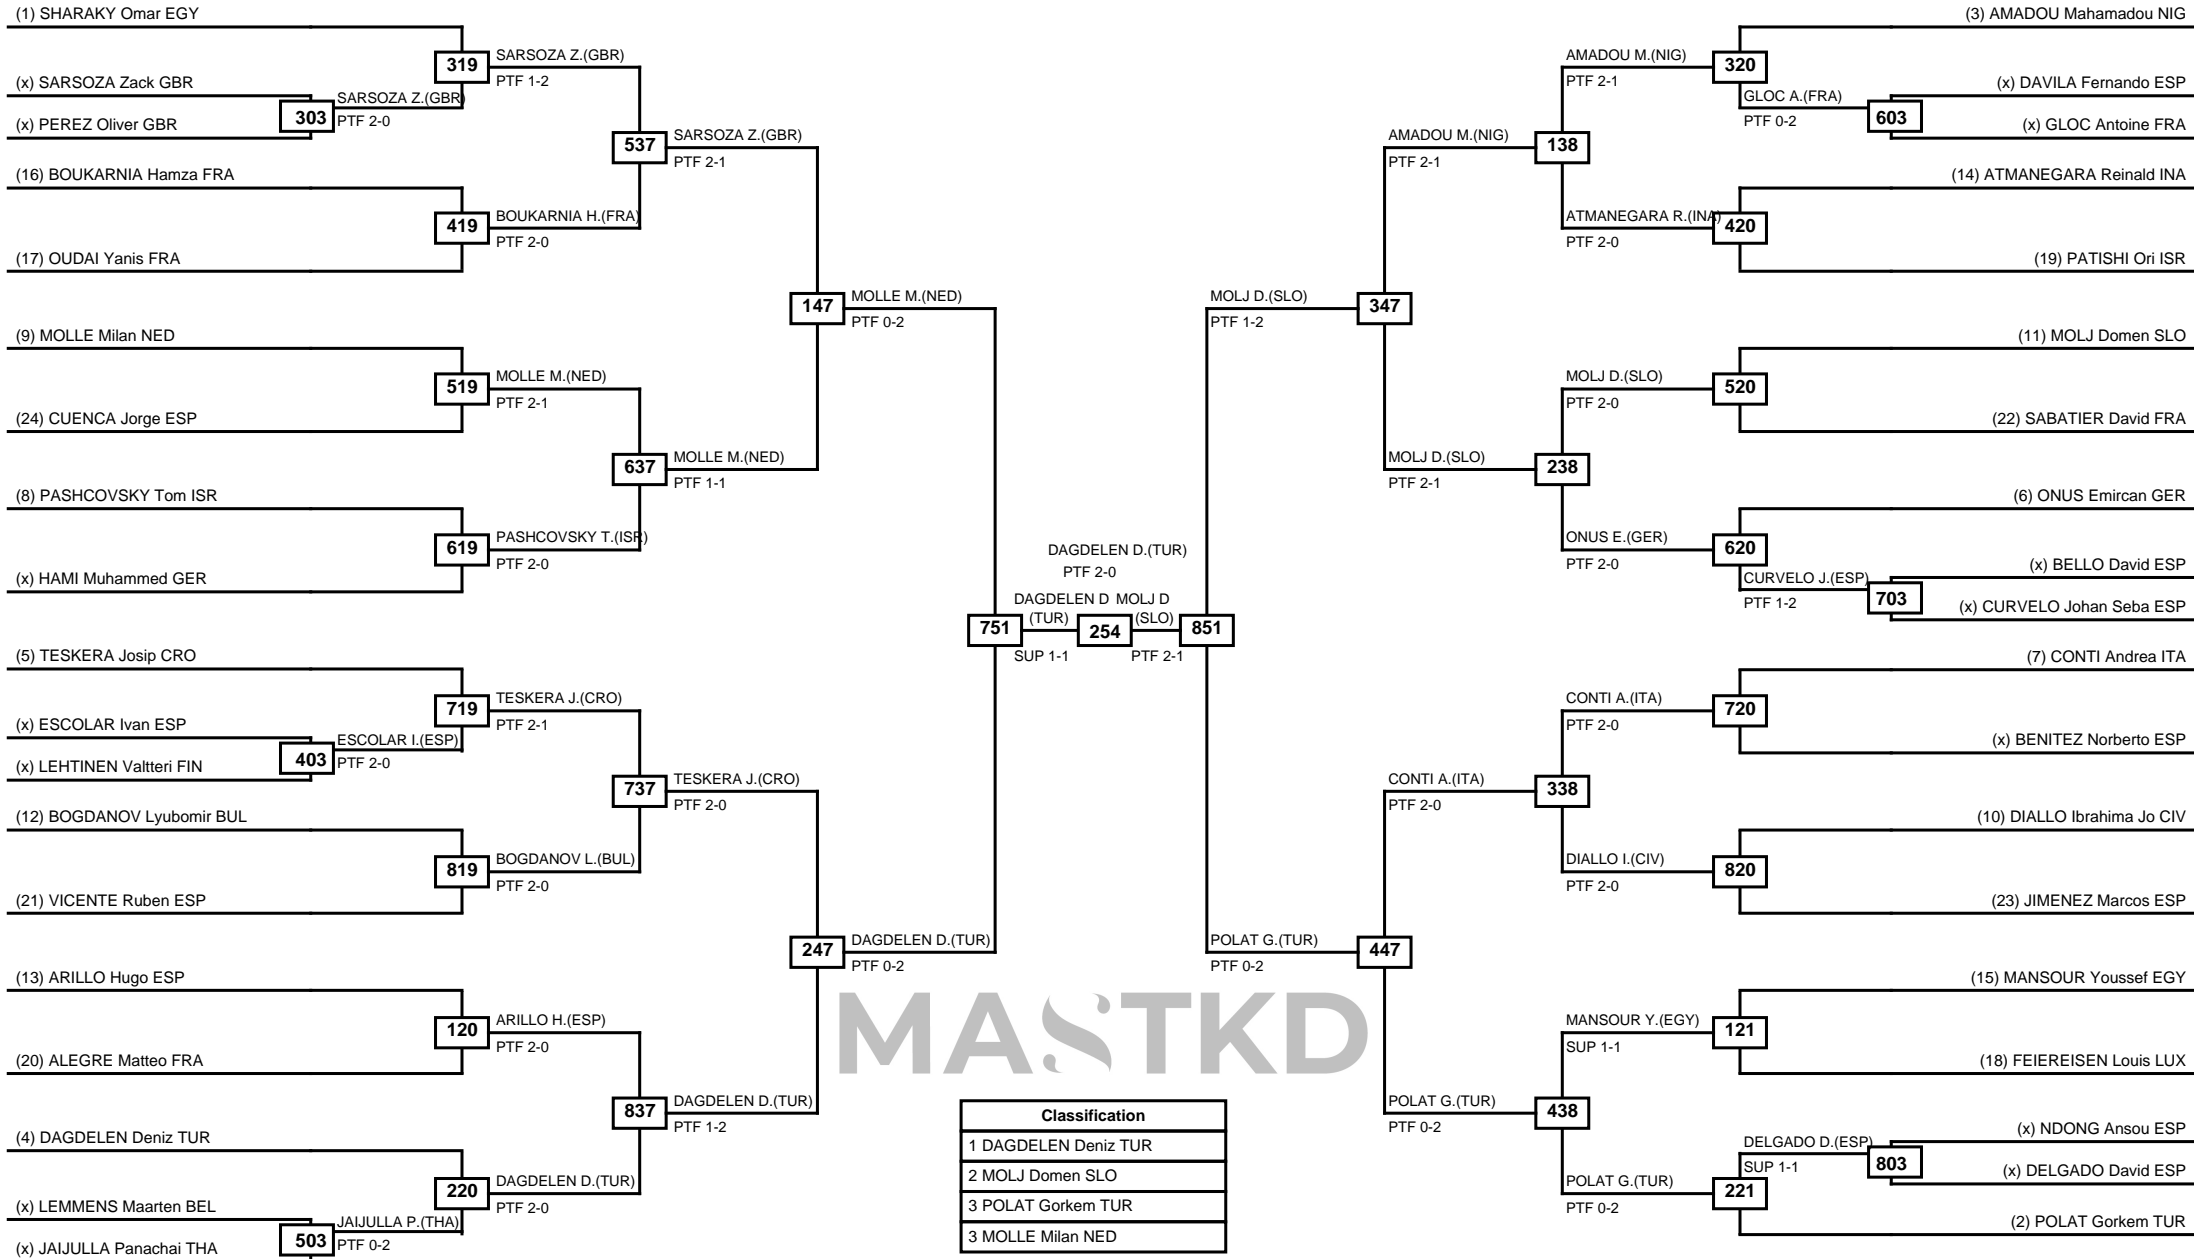

Round of 64   Round of 32   Round of 16   Quarterfinals   Semifinals   Final   Semifinals   Quarterfinals   Round of 16   Round of 32   Round of 64

LEGEND   RSC: Win by Referee stops contest   PTG: Win by Point gap   SUP: Win by Superiority   DSQ: Win by Disqualification   DQB: Win by Disqualification for Unsportsmanlike behavior   DWR: Win by double Withdrawal   R: Round
(x)Seed   PFT: Win by Final score   GDP: Win by Golden points   WDR: Win by Withdrawal   PUN: Win by Punitive declaration   DDB: Double disqualification for Unsportsmanlike behavior   DDQ: Double Disqualification