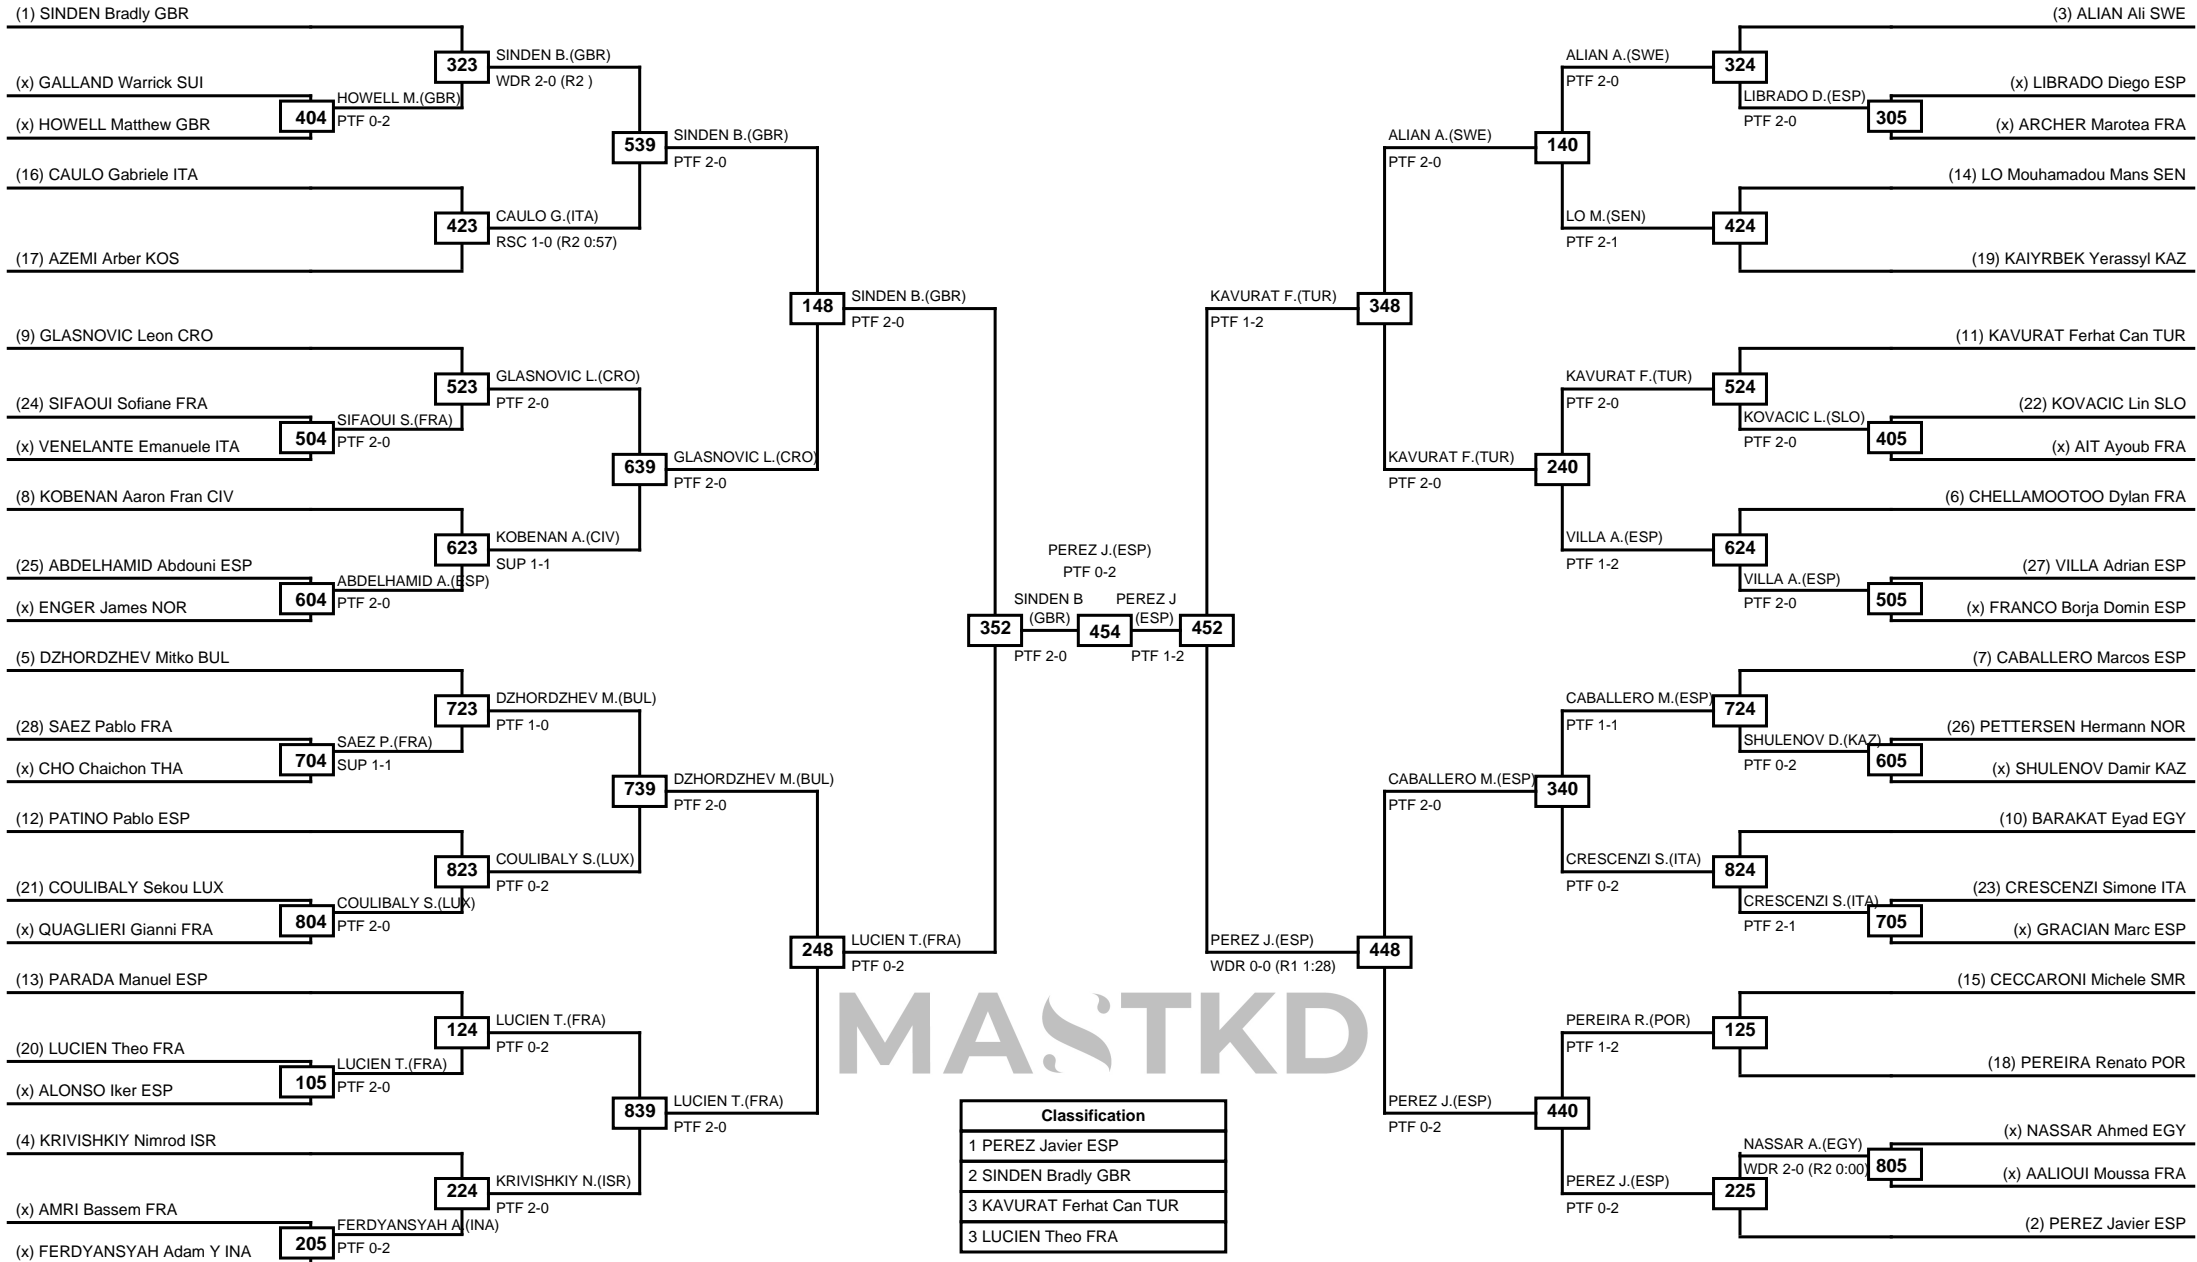

Round of 64   Round of 32   Round of 16   Quarterfinals   Semifinals   Final   Semifinals   Quarterfinals   Round of 16   Round of 32   Round of 64

Classification
1 PEREZ Javier ESP
2 SINDEN Bradly GBR
3 KAVURAT Ferhat Can TUR
3 LUCIEN Theo FRA

LEGEND   RSC: Win by Referee stops contest   PTF: Win by Point gap   SUP: Win by Superiority   DSQ: Win by Disqualification   DQB: Win by Disqualification for Unsportsmanlike behavior   DWR: Win by double Withdrawal   R: Round
(x)Seed   PFT: Win by Final score   GDP: Win by Golden points   WDR: Win by Withdrawal   PUN: Win by Punitive declaration   DDB: Double disqualification for Unsportsmanlike behavior   DDQ: Double Disqualification