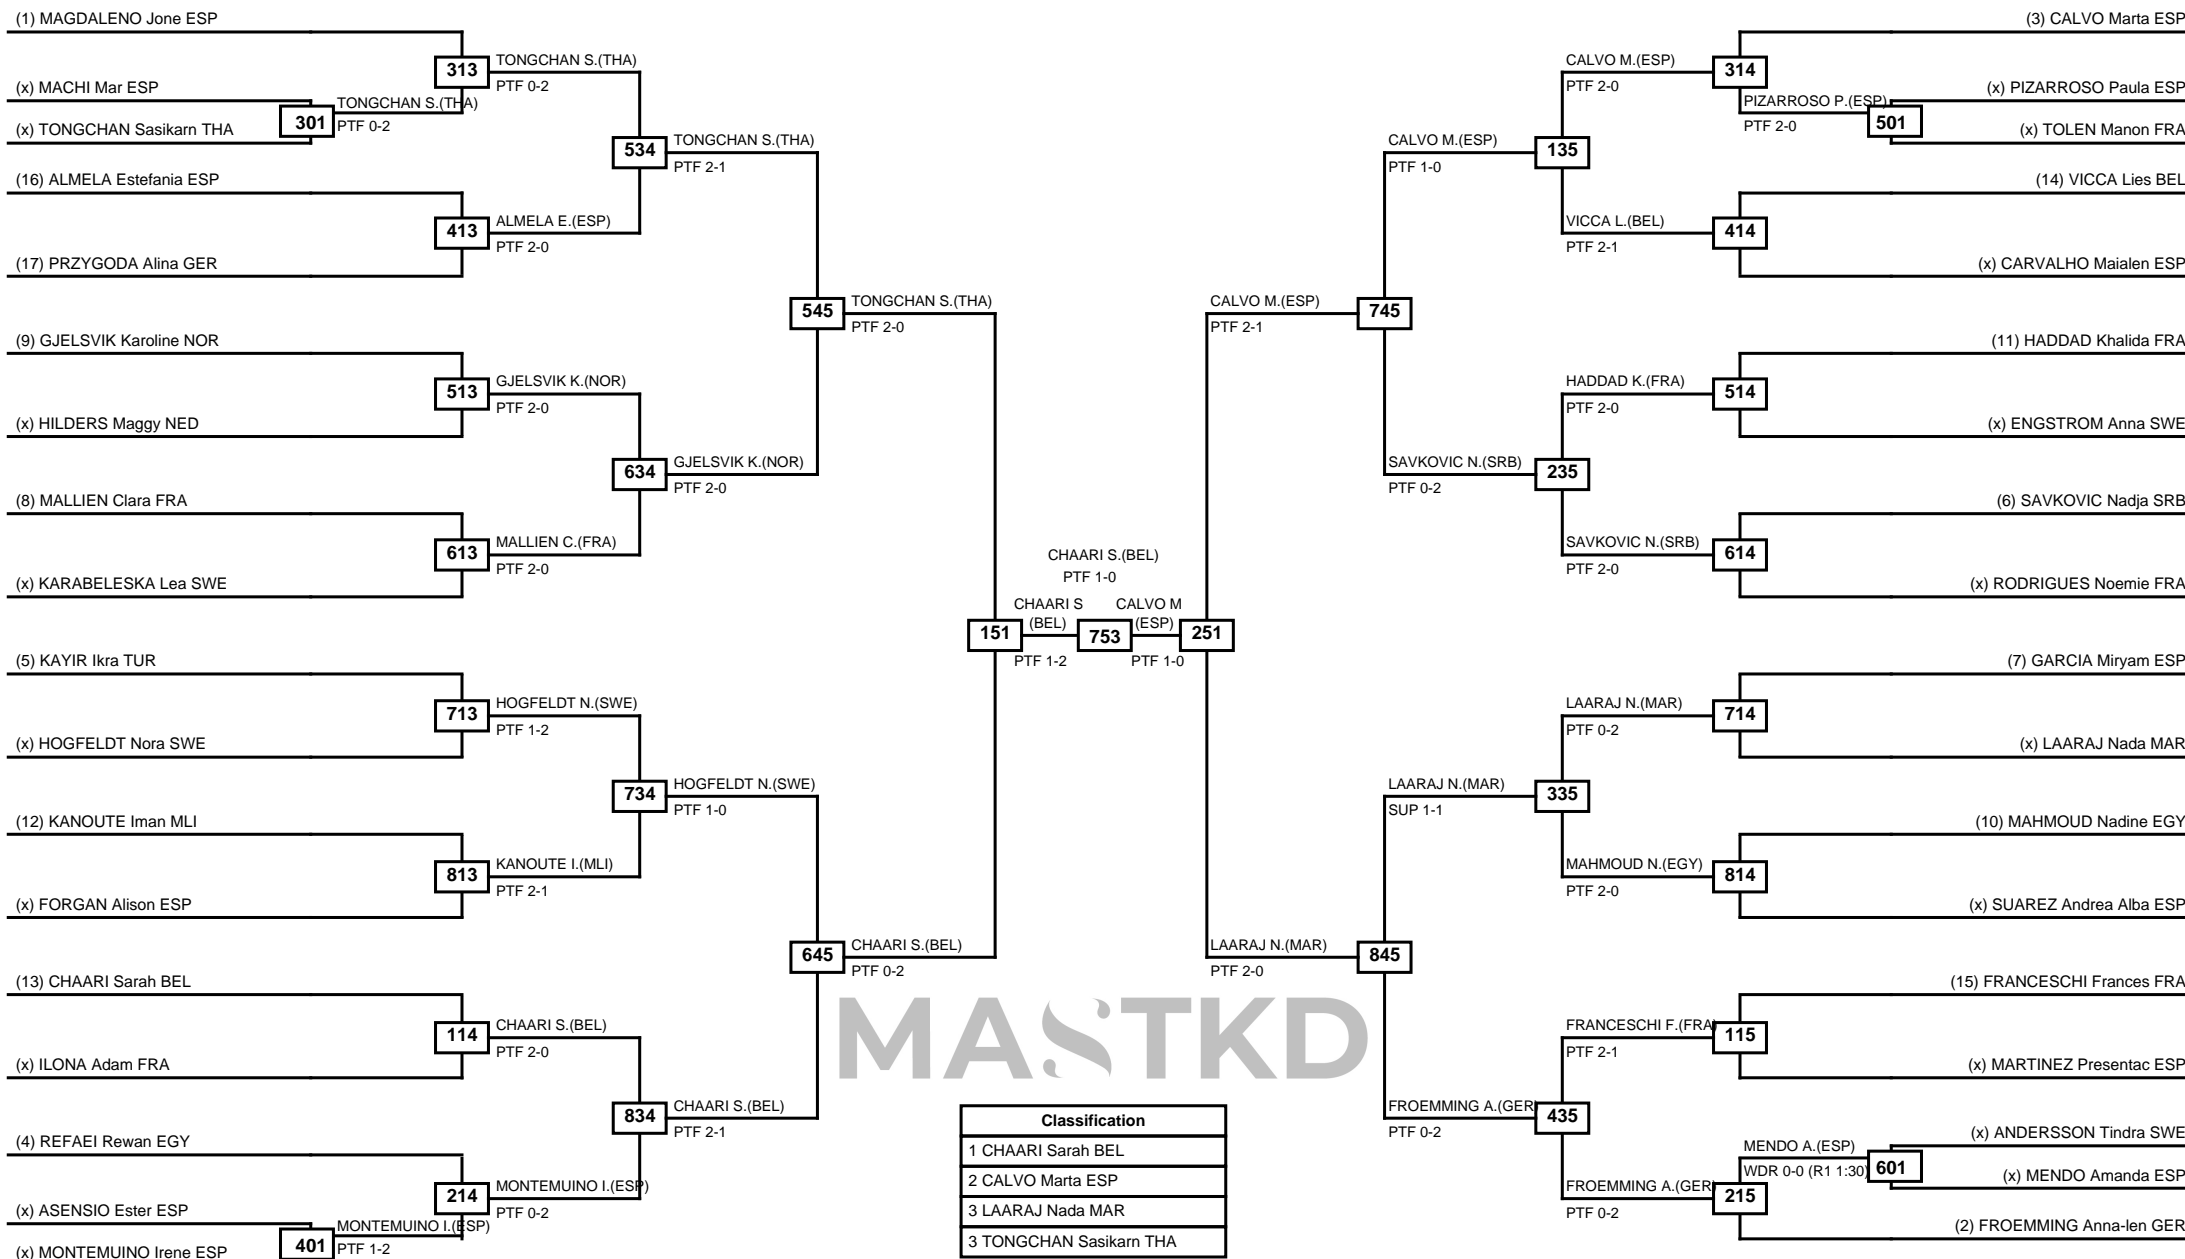

Round of 64   Round of 32   Round of 16   Quarterfinals   Semifinals   Final   Semifinals   Quarterfinals   Round of 16   Round of 32   Round of 64

LEGEND RSC: Win by Referee stops contest   PTG: Win by Point gap   SUP: Win by Superiority   DSQ: Win by Disqualification   DQB: Win by Disqualification for Unsportsmanlike behavior   DWR: Win by double Withdrawal   R: Round
(x)Seed   PFT: Win by Final score   GDP: Win by Golden points   WDR: Win by Withdrawal   PUN: Win by Punitive declaration   DDB: Double disqualification for Unsportsmanlike behavior   DDQ: Double Disqualification