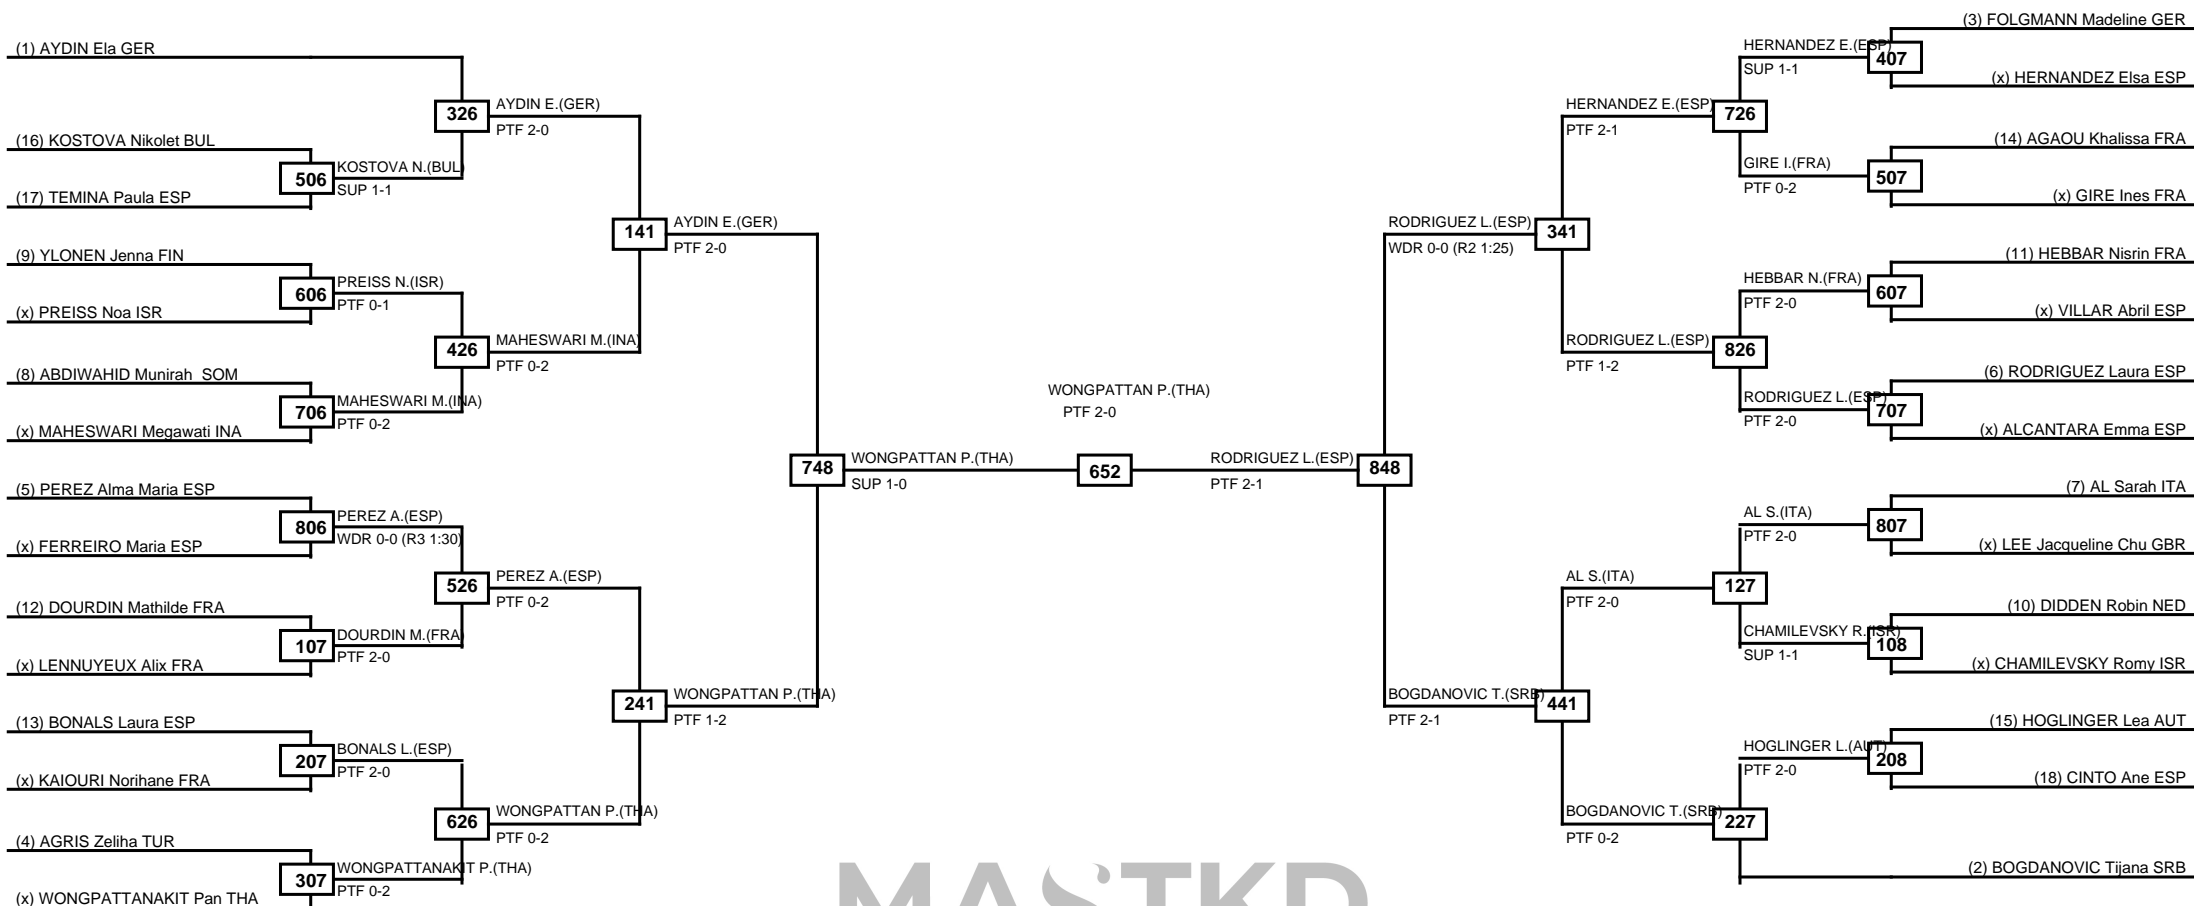

Round of 32   Round of 16   Quarterfinals   Semifinals   Final   Semifinals   Quarterfinals   Round of 16   Round of 32

MASTKD

Classification
1 WONGPATTANAKIT Panipak THA
2 RODRIGUEZ Laura ESP
3 AYDIN Ela GER
3 BOGDANOVIC Tijana SRB

LEGEND RSC: Win by Referee stops contest   PTF: Win by Point gap   SUP: Win by Superiority   DSQ: Win by Disqualification   DQB: Win by Disqualification for Unsportsmanlike behavior   DWR: Win by double Withdrawal   R: Round
(x)Seed   PFT: Win by Final score   GDP: Win by Golden points   WDR: Win by Withdrawal   PUN: Win by Punitive declaration   DDB: Double disqualification for Unsportsmanlike behavior   DDQ: Double Disqualification