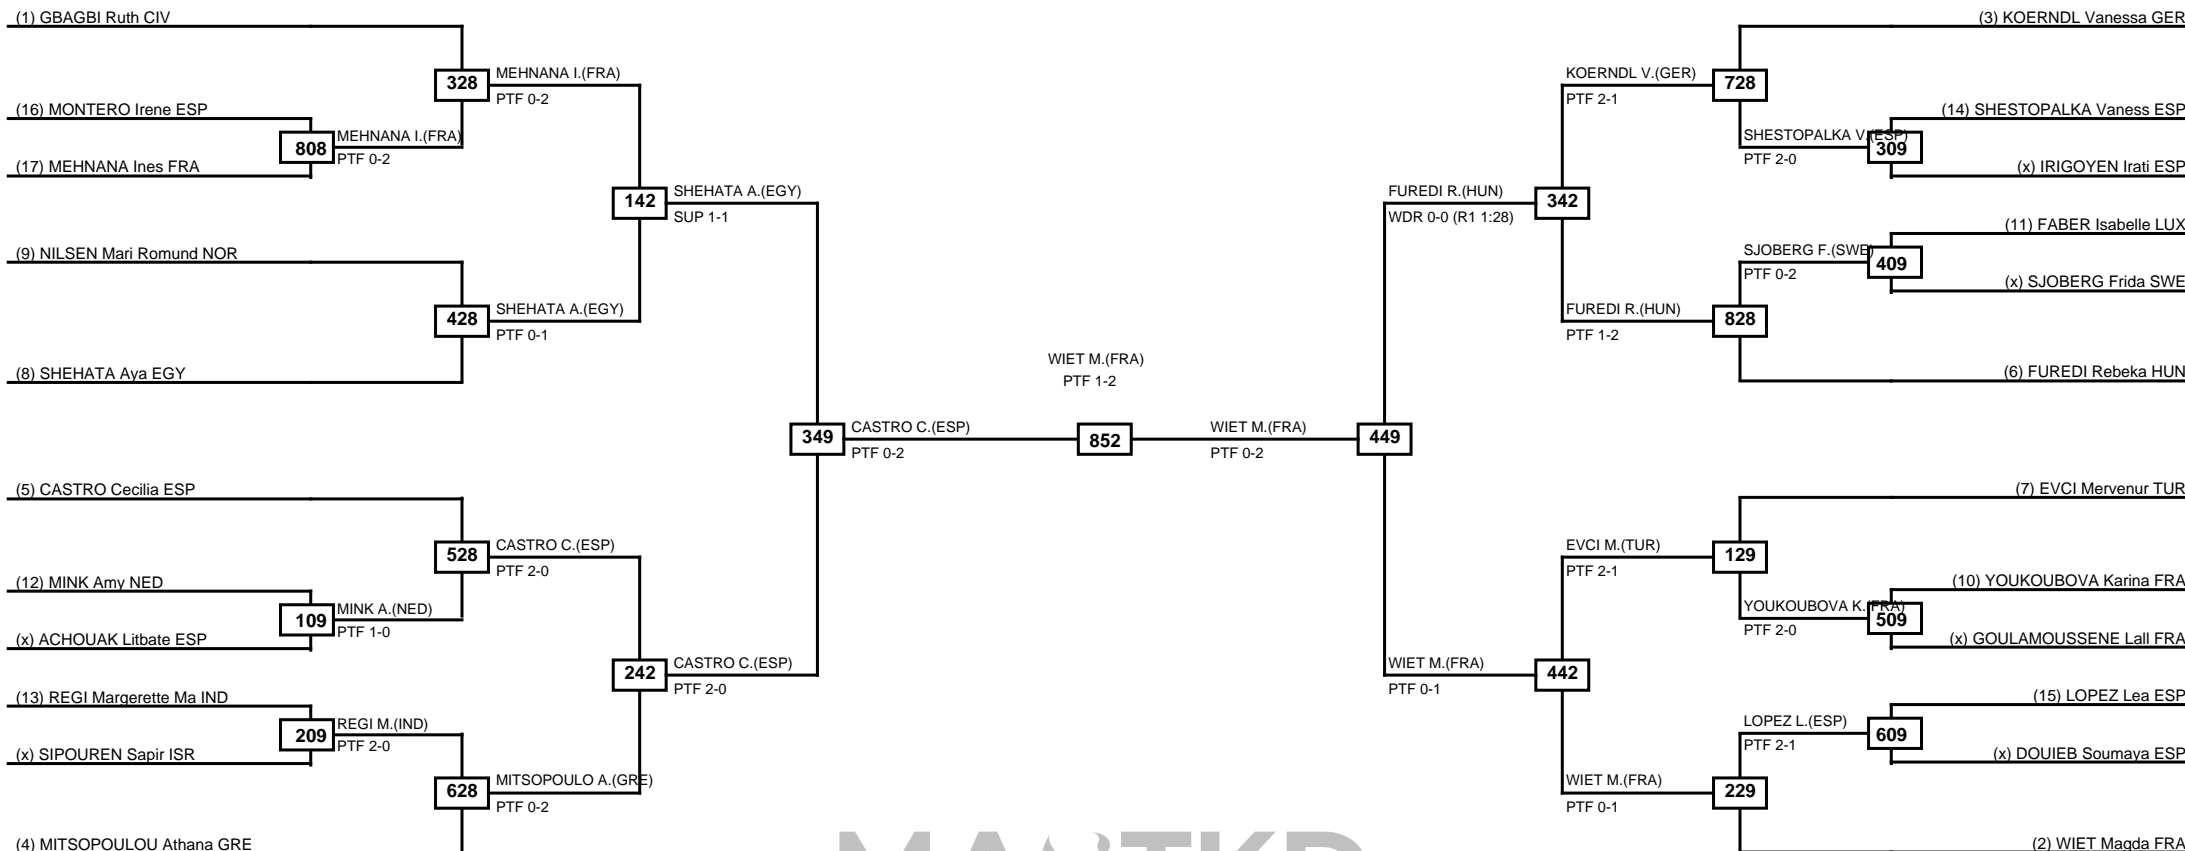

Round of 32   Round of 16   Quarterfinals   Semifinals   Final   Semifinals   Quarterfinals   Round of 16   Round of 32

MASTKD

Classification
1 WIET Magda FRA
2 CASTRO Cecilia ESP
3 FUREDI Rebeka HUN
3 SHEHATA Aya EGY

LEGEND RSC: Win by Referee stops contest   PTF: Win by Point gap   SUP: Win by Superiority   DSQ: Win by Disqualification   DQB: Win by Disqualification for Unsportsmanlike behavior   DWR: Win by double Withdrawal   R: Round
(x)Seed   PFT: Win by Final score   GDP: Win by Golden points   WDR: Win by Withdrawal   PUN: Win by Punitive declaration   DDB: Double disqualification for Unsportsmanlike behavior   DDQ: Double Disqualification