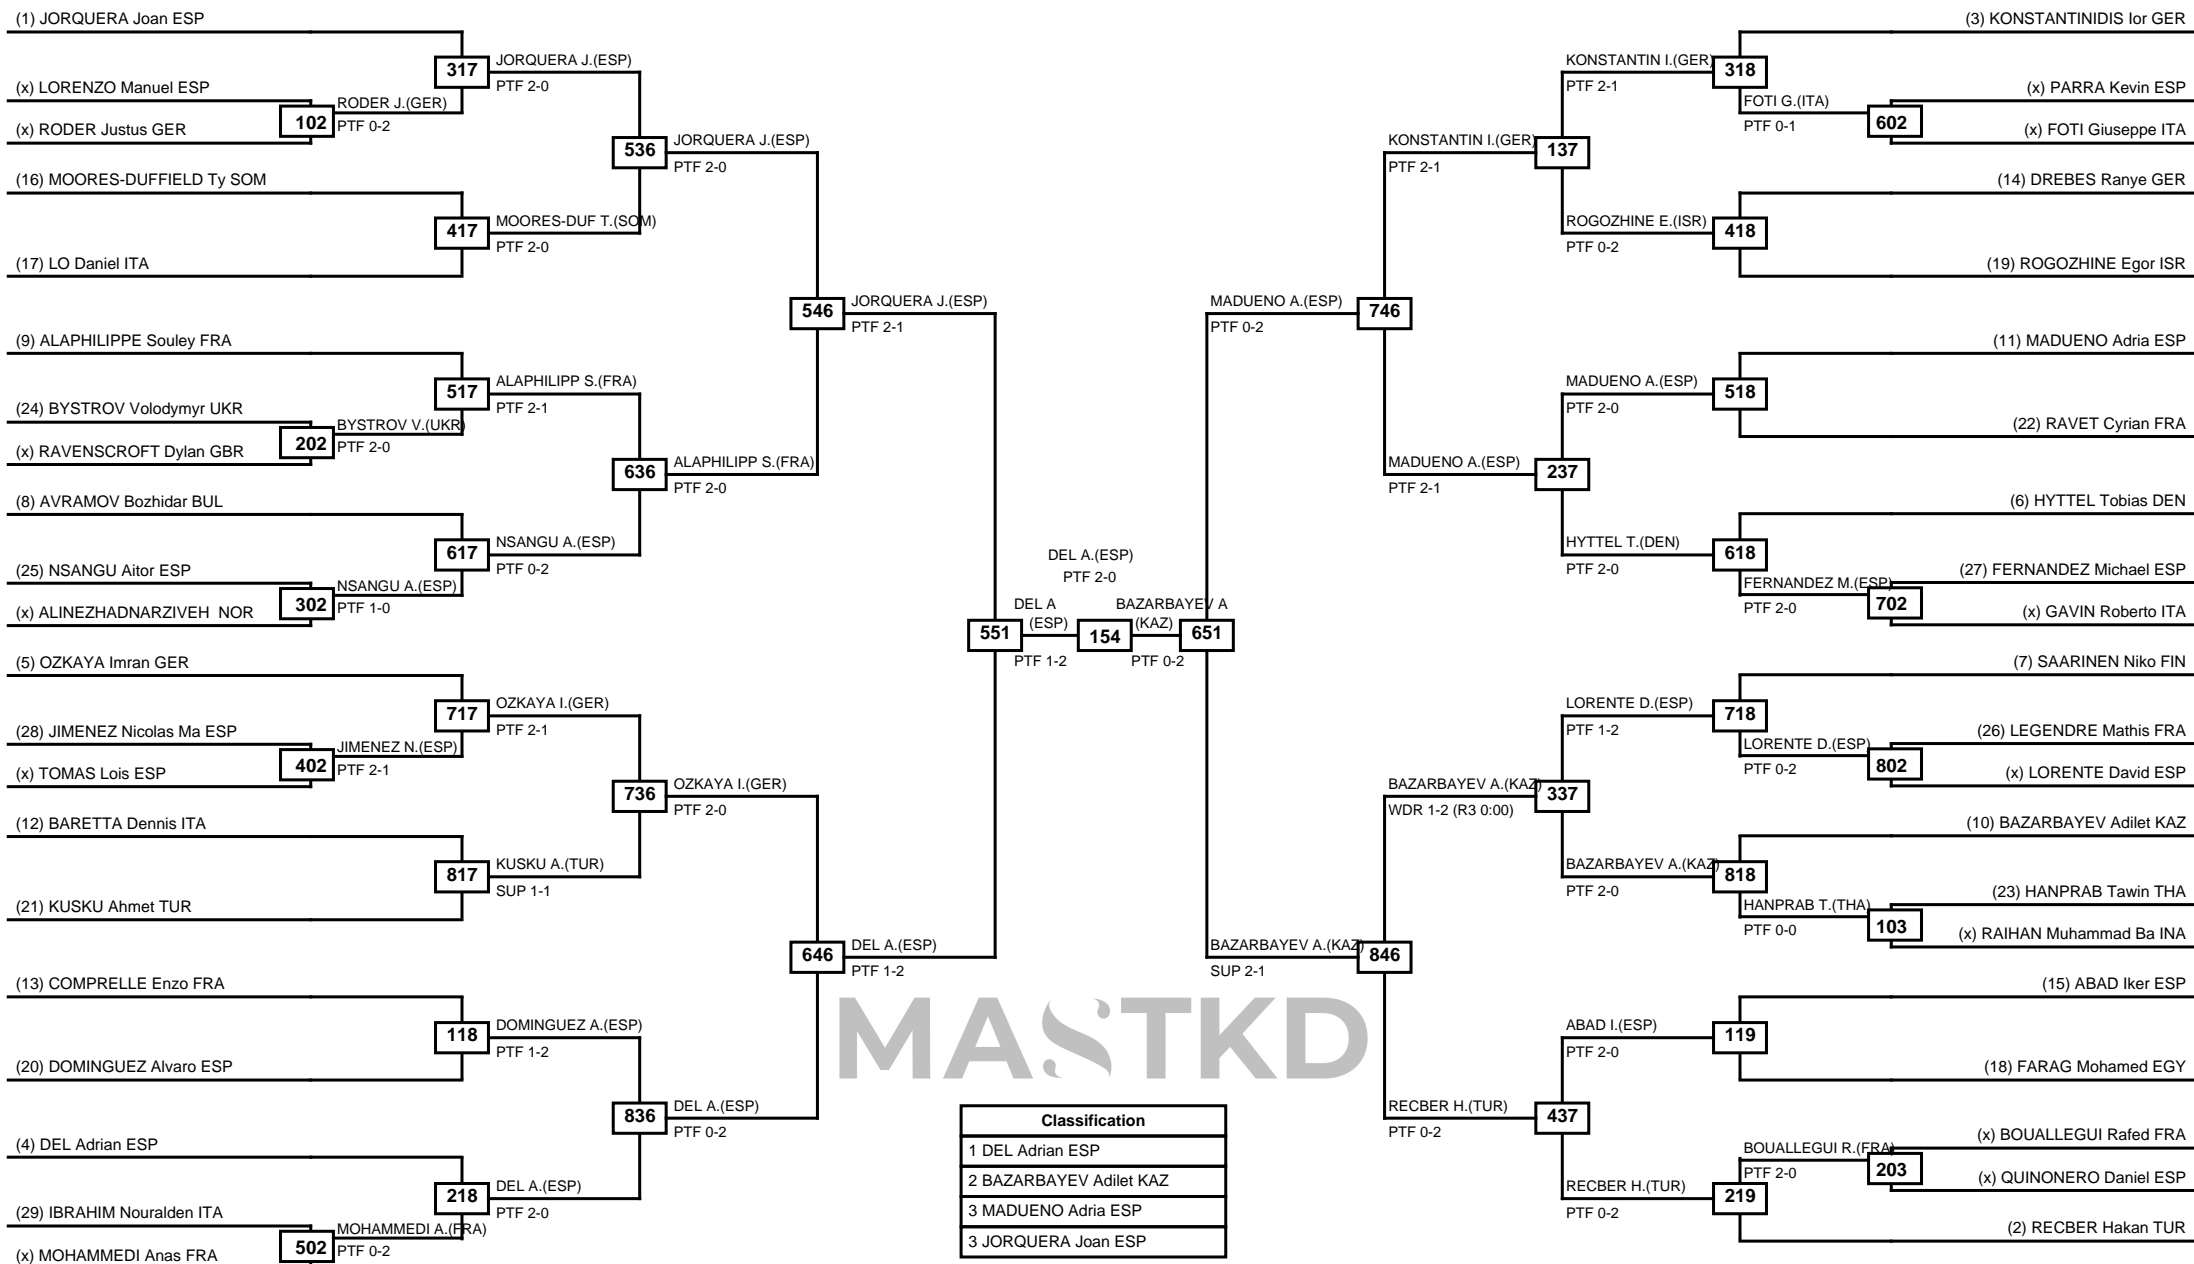

Round of 64   Round of 32   Round of 16   Quarterfinals   Semifinals   Final   Semifinals   Quarterfinals   Round of 16   Round of 32   Round of 64

MASTKD

Classification	
1	DEL Adrian ESP
2	BAZARBAYEV Adilet KAZ
3	MADUENO Adria ESP
3	JORQUERA Joan ESP

LEGEND RSC: Win by Referee stops contest   PTF: Win by Point gap   SUP: Win by Superiority   DSQ: Win by Disqualification   DQB: Win by Disqualification for Unsportsmanlike behavior   DWR: Win by double Withdrawal   R: Round
(x)Seed   PFT: Win by Final score   GDP: Win by Golden points   WDR: Win by Withdrawal   PUN: Win by Punitive declaration   DDB: Double disqualification for Unsportsmanlike behavior   DDQ: Double Disqualification