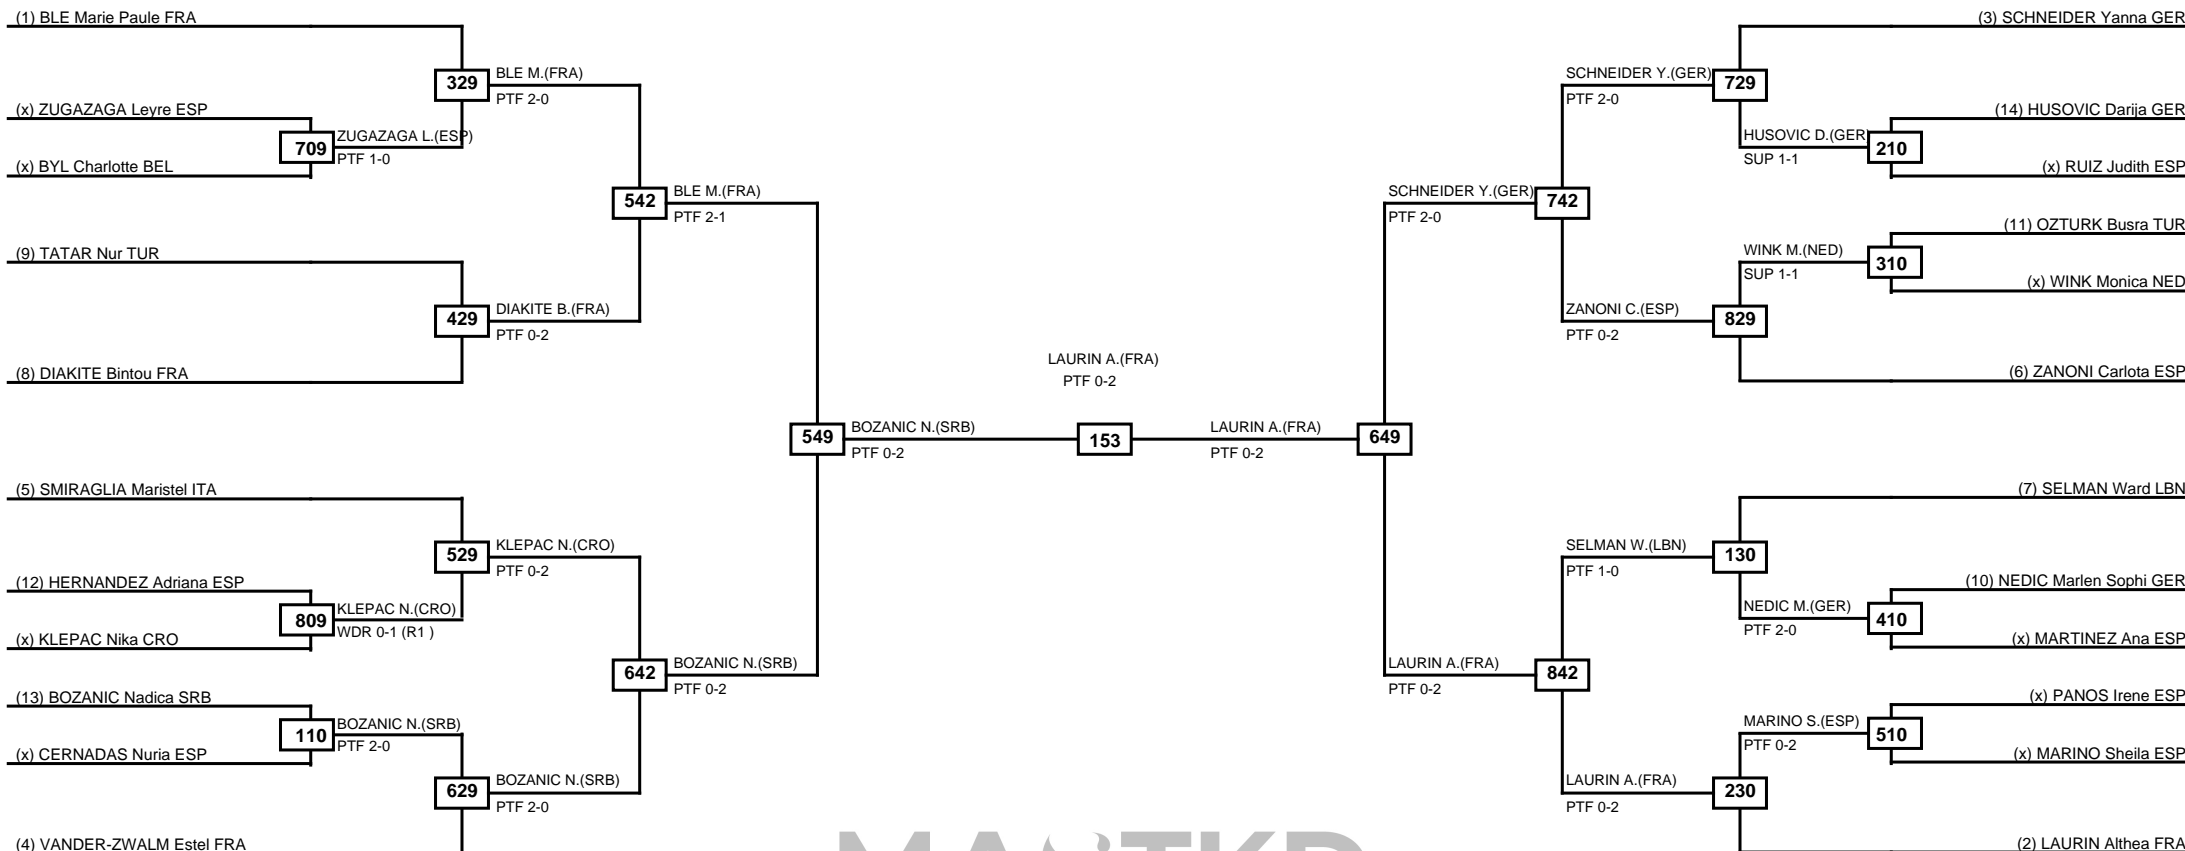

Round of 64 Round of 32 Round of 16 Quarterfinals Semifinals Final Semifinals Quarterfinals Round of 16 Round of 32 Round of 64

LEGEND RSC: Win by Referee stops contest PTG: Win by Point gap SUP: Win by Superiority DSQ: Win by Disqualification DQB: Win by Disqualification for Unsportsmanlike behavior DWR: Win by double Withdrawal R: Round
 (x)Seed PFT: Win by Final score GDP: Win by Golden points WDR: Win by Withdrawal PUN: Win by Punitive declaration DDB: Double disqualification for Unsportsmanlike behavior DDQ: Double Disqualification

Round of 16 Quarterfinals Semifinals Final Semifinals Quarterfinals Round of 16

MASTKD

Classification
1 GARCIA Ivan ESP
2 BASSEL Ayoub MAR
3 RAHY Ray LBN
3 ATESLI Emre Kutalmis TUR

LEGEND RSC: Win by Referee stops contest PTF: Win by Point gap SUP: Win by Superiority DSQ: Win by Disqualification DQB: Win by Disqualification for Unsportsmanlike behavior DWR: Win by double Withdrawal R: Round
(x)Seed PFT: Win by Final score GDP: Win by Golden points WDR: Win by Withdrawal PUN: Win by Punitive declaration DDB: Double disqualification for Unsportsmanlike behavior DDQ: Double Disqualification

Round of 32 Round of 16 Quarterfinals Semifinals Final Semifinals Quarterfinals Round of 16 Round of 32

MASTKD

Classification
1 LAURIN Althea FRA
2 BOZANIC Nadica SRB
3 SCHNEIDER Yanna GER
3 BLE Marie Paule FRA