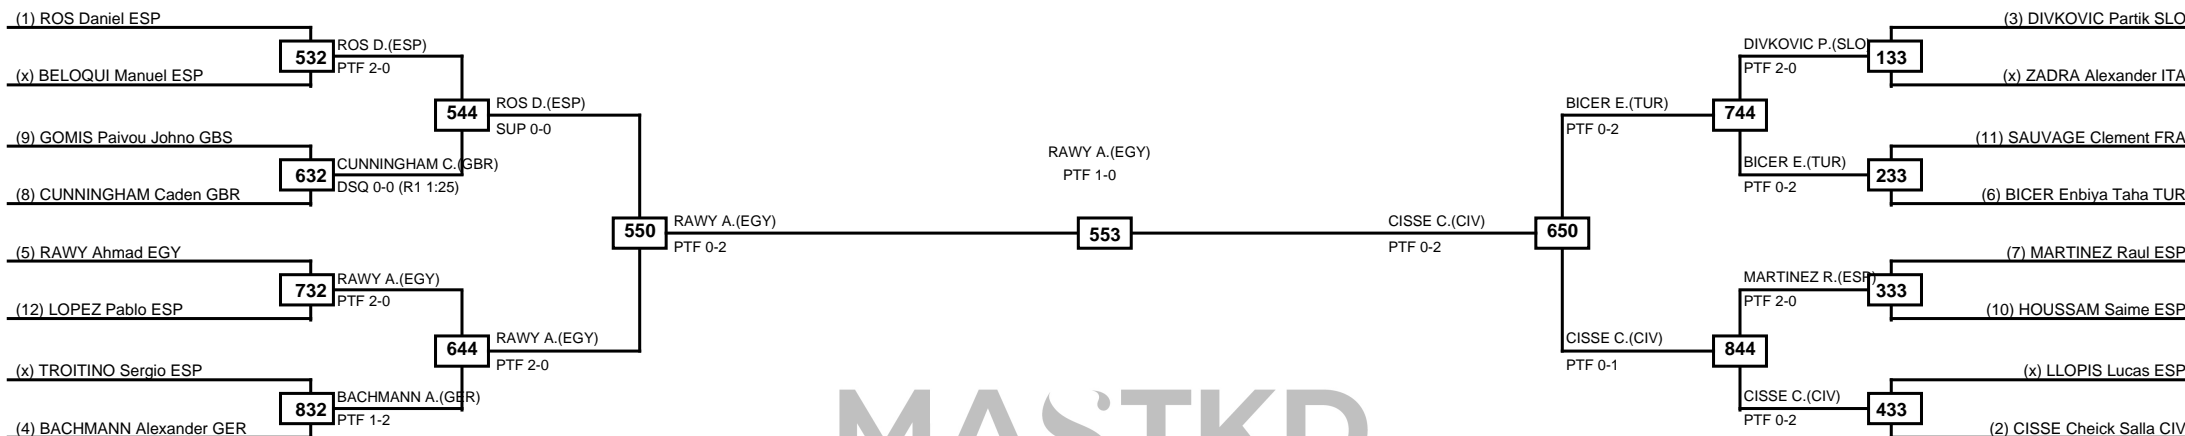

Round of 16 Quarterfinals Semifinals Final Semifinals Quarterfinals Round of 16

MASTKD

Classification
1 RAWY Ahmad EGY
2 CISSE Cheick Sallah CIV
3 BICER Enbiya Taha TUR
3 ROS Daniel ESP

LEGEND RSC: Win by Referee stops contest PTF: Win by Point gap SUP: Win by Superiority DSQ: Win by Disqualification DQB: Win by Disqualification for Unsportsmanlike behavior DWR: Win by double Withdrawal R: Round
 (x)Seed PFT: Win by Final score GDP: Win by Golden points WDR: Win by Withdrawal PUN: Win by Punitive declaration DDB: Double disqualification for Unsportsmanlike behavior DDQ: Double Disqualification

Round of 32 Round of 16 Quarterfinals Semifinals Final Semifinals Quarterfinals Round of 16 Round of 32

MASTKD

Classification
1 CINTADO Jon ESP
2 KARTAL Huseyin TUR
3 ORDEMANN Richard Andre NOR
3 SAWADOGO Faysal GER

LEGEND RSC: Win by Referee stops contest PTF: Win by Point gap SUP: Win by Superiority DSQ: Win by Disqualification DQB: Win by Disqualification for Unsportsmanlike behavior DWR: Win by double Withdrawal R: Round
(x)Seed PFT: Win by Final score GDP: Win by Golden points WDR: Win by Withdrawal PUN: Win by Punitive declaration DDB: Double disqualification for Unsportsmanlike behavior DDQ: Double Disqualification