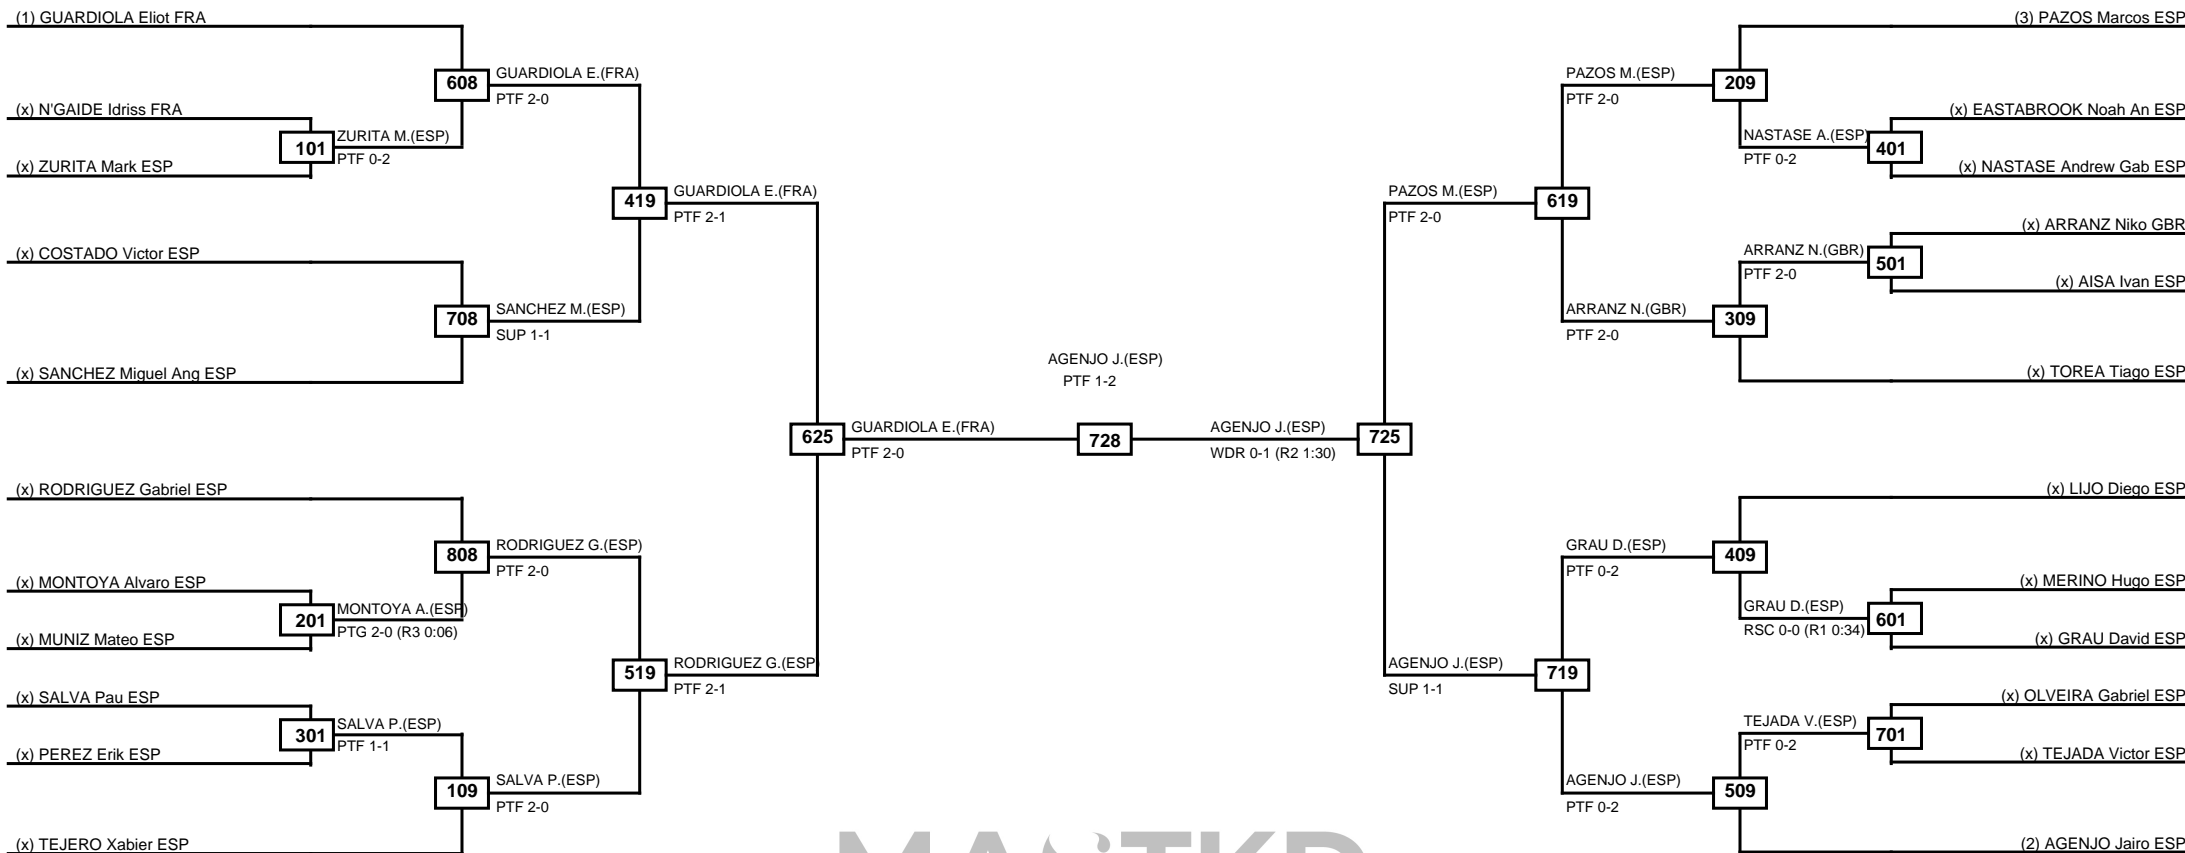

Round of 32   Round of 16   Quarterfinals   Semifinals   Final   Semifinals   Quarterfinals   Round of 16   Round of 32

MASTKD

Classification
1 AGENJO Jairo ESP
2 GUARDIOLA Eliot FRA
3 RODRIGUEZ Gabriel ESP
3 PAZOS Marcos ESP

LEGEND RSC: Win by Referee stops contest   PTF: Win by Point gap   SUP: Win by Superiority   DSQ: Win by Disqualification   DQB: Win by Disqualification for Unsportsmanlike behavior   DWR: Win by double Withdrawal   R: Round
(x)Seed   PFT: Win by Final score   GDP: Win by Golden points   WDR: Win by Withdrawal   PUN: Win by Punitive declaration   DDB: Double disqualification for Unsportsmanlike behavior   DDQ: Double Disqualification