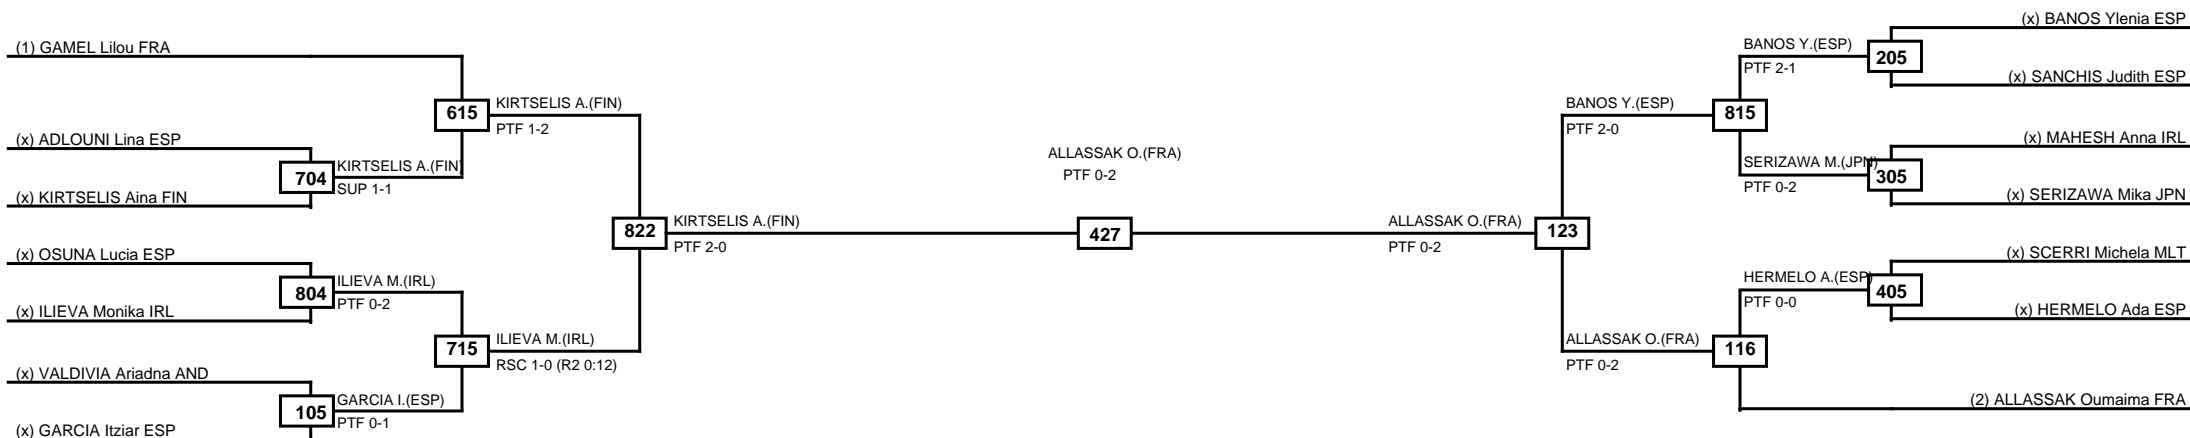

LEGEND RSC: Win by Referee stops contest PTF: Win by Point gap SUP: Win by Superiority DSQ: Win by Disqualification DQB: Win by Disqualification for Unsportsmanlike behavior DWR: Win by double Withdrawal R: Round
(x)Seed PFT: Win by Final score GDP: Win by Golden points WDR: Win by Withdrawal PUN: Win by Punitive declaration DDB: Double disqualification for Unsportsmanlike behavior DDQ: Double Disqualification

Round of 32 Round of 16 Quarterfinals Semifinals Final Semifinals Quarterfinals Round of 16 Round of 32

MASTKD

Classification
1 BOUZAS Nadia ESP
2 BADJI Serina BEL
3 PEREZ Lucia ESP
3 JUANES Paine ESP

LEGEND RSC: Win by Referee stops contest PTF: Win by Point gap SUP: Win by Superiority DSQ: Win by Disqualification DQB: Win by Disqualification for Unsportsmanlike behavior DWR: Win by double Withdrawal R: Round
(x)Seed PFT: Win by Final score GDP: Win by Golden points WDR: Win by Withdrawal PUN: Win by Punitive declaration DDB: Double disqualification for Unsportsmanlike behavior DDQ: Double Disqualification

Round of 16 Quarterfinals Semifinals Final Semifinals Quarterfinals Round of 16

MASTKD

Classification
1 ALLASSAK Oumaima FRA
2 KIRTSELIS Aina FIN
3 ILIEVA Monika IRL
3 BANOS Ylenia ESP

LEGEND RSC: Win by Referee stops contest PTG: Win by Point gap SUP: Win by Superiority DSQ: Win by Disqualification DQB: Win by Disqualification for Unsportsmanlike behavior DWR: Win by double Withdrawal R: Round
 (x)Seed PFT: Win by Final score GDP: Win by Golden points WDR: Win by Withdrawal PUN: Win by Punitive declaration DDB: Double disqualification for Unsportsmanlike behavior DDQ: Double Disqualification