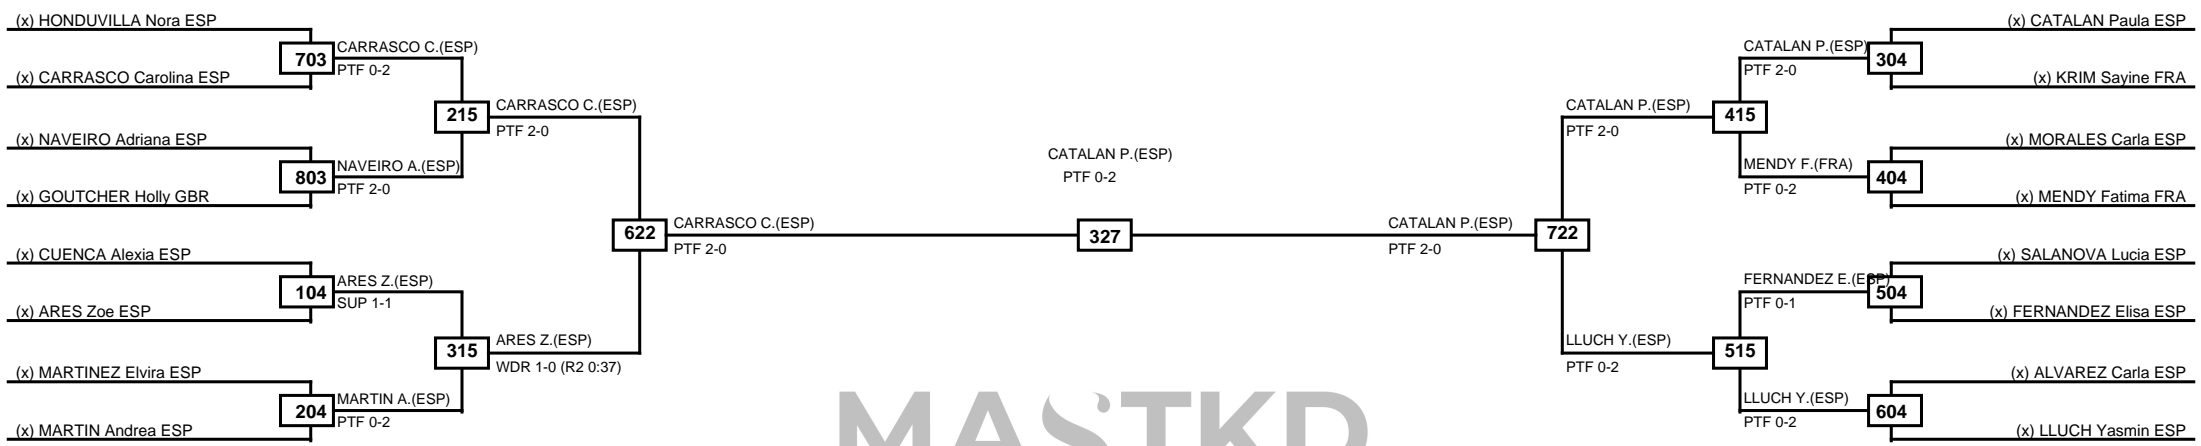

Semifinals

Final

Semifinals

MASTKD

Classification
1 BAZAN Salma ESP
2 CHIRIVELLA Alma ESP
3 PEREIRO Carla ESP
3 GELABERT INIESTA Nuria ESP

LEGEND RSC: Win by Referee stops contest PTG: Win by Point gap SUP: Win by Superiority DSQ: Win by Disqualification DQB: Win by Disqualification for Unsportsmanlike behavior DWR: Win by double Withdrawal R: Round
 (x)Seed PFT: Win by Final score GDP: Win by Golden points WDR: Win by Withdrawal PUN: Win by Punitive declaration DDB: Double disqualification for Unsportsmanlike behavior DDQ: Double Disqualification

Round of 16	Quarterfinals	Semifinals	Final	Semifinals	Quarterfinals	Round of 16
-------------	---------------	------------	-------	------------	---------------	-------------

Classification
1 CATALAN Paula ESP
2 CARRASCO Carolina ESP
3 ARES Zoe ESP
3 LLUCH Yasmin ESP