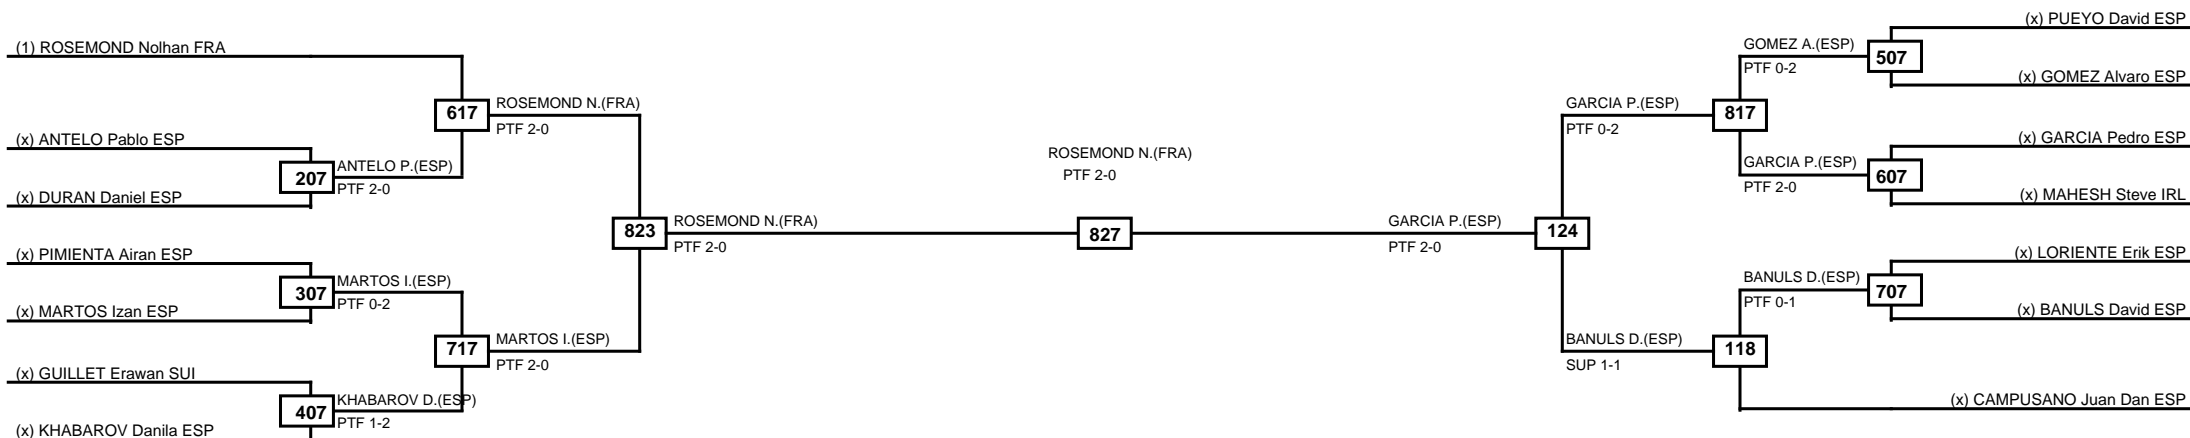

Quarterfinals Semifinals

Final

Semifinals

Quarterfinals

MASTKD

Classification
1 KARA Hasan Huseyin BEL
2 VALLADARES Adrian ESP
3 BURLEIGH William GBR
3 FERNANDEZ AYARZA Nicolas ESP

LEGEND RSC: Win by Referee stops contest PTG: Win by Point gap SUP: Win by Superiority DSQ: Win by Disqualification DQB: Win by Disqualification for Unsportsmanlike behavior DWR: Win by double Withdrawal R: Round
 (x)Seed PFT: Win by Final score GDP: Win by Golden points WDR: Win by Withdrawal PUN: Win by Punitive declaration DDB: Double disqualification for Unsportsmanlike behavior DDQ: Double Disqualification

Quarterfinals Semifinals

Final

Semifinals

Quarterfinals

MASTKD

Classification
1 CHECA Mario ESP
2 OROZCO Sergio ESP
3 CARTWRIGHT Max GBR
3 KECHICHE Mohamed-amine FRA

LEGEND RSC: Win by Referee stops contest PTG: Win by Point gap SUP: Win by Superiority DSQ: Win by Disqualification DQB: Win by Disqualification for Unsportsmanlike behavior DWR: Win by double Withdrawal R: Round
(x)Seed PFT: Win by Final score GDP: Win by Golden points WDR: Win by Withdrawal PUN: Win by Punitive declaration DDB: Double disqualification for Unsportsmanlike behavior DDQ: Double Disqualification

Round of 16 Quarterfinals Semifinals Final Semifinals Quarterfinals Round of 16

MASTKD

Classification
1 ROSEMOND Nolhan FRA
2 GARCIA Pedro ESP
3 MARTOS Izan ESP
3 BANULS David ESP

LEGEND RSC: Win by Referee stops contest PTG: Win by Point gap SUP: Win by Superiority DSQ: Win by Disqualification DQB: Win by Disqualification for Unsportsmanlike behavior DWR: Win by double Withdrawal R: Round
 (x)Seed PFT: Win by Final score GDP: Win by Golden points WDR: Win by Withdrawal PUN: Win by Punitive declaration DDB: Double disqualification for Unsportsmanlike behavior DDQ: Double Disqualification

Round of 32 Round of 16 Quarterfinals Semifinals Final Semifinals Quarterfinals Round of 16 Round of 32

MASTKD

Classification
1 BENEDICTO Esher GBR
2 SANTISO Dawit ESP
3 BENTEIB Anwar ESP
3 DE Marcos ESP