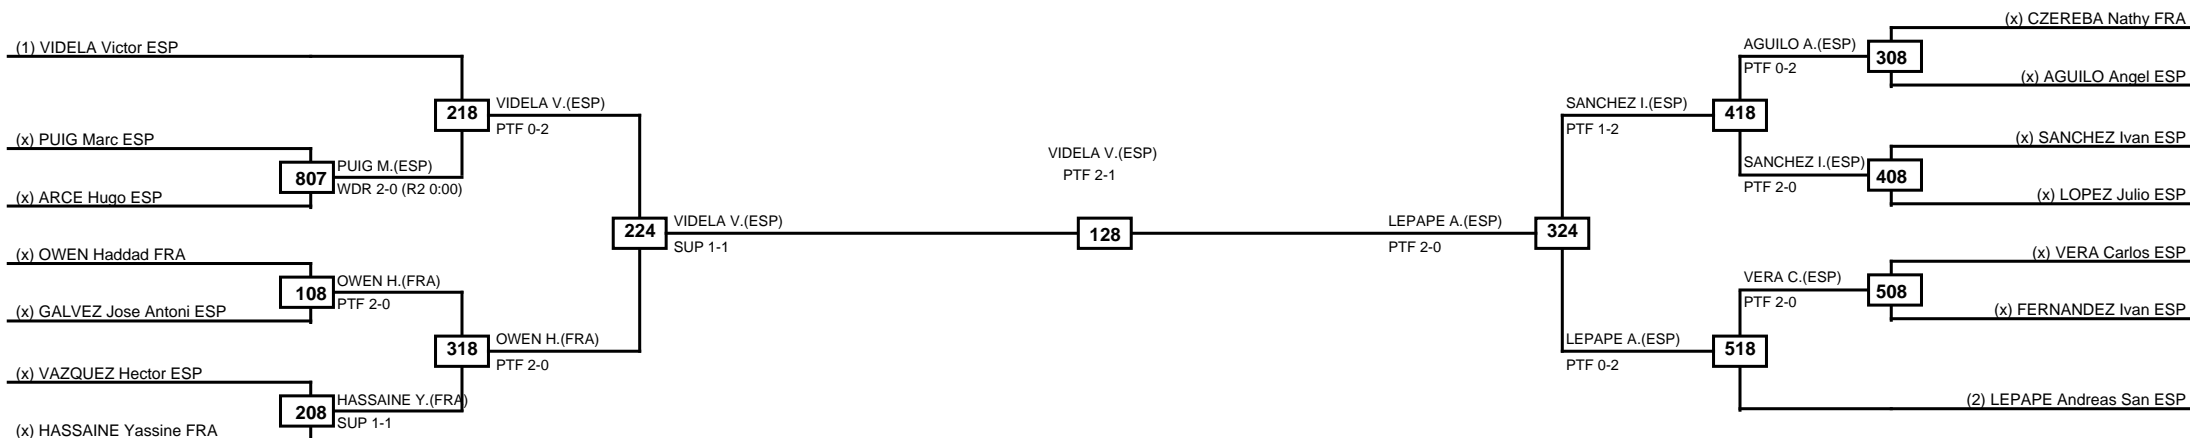

Round of 16   Quarterfinals   Semifinals   Final   Semifinals   Quarterfinals   Round of 16

MASTKD

Classification
1 VIDELA Victor ESP
2 LEPAPE Andreas Sandro ESP
3 SANCHEZ Ivan ESP
3 OWEN Haddad FRA

LEGEND RSC: Win by Referee stops contest   PTF: Win by Point gap   SUP: Win by Superiority   DSQ: Win by Disqualification   DQB: Win by Disqualification for Unsportsmanlike behavior   DWR: Win by double Withdrawal   R: Round
(x)Seed   PFT: Win by Final score   GDP: Win by Golden points   WDR: Win by Withdrawal   PUN: Win by Punitive declaration   DDB: Double disqualification for Unsportsmanlike behavior   DDQ: Double Disqualification