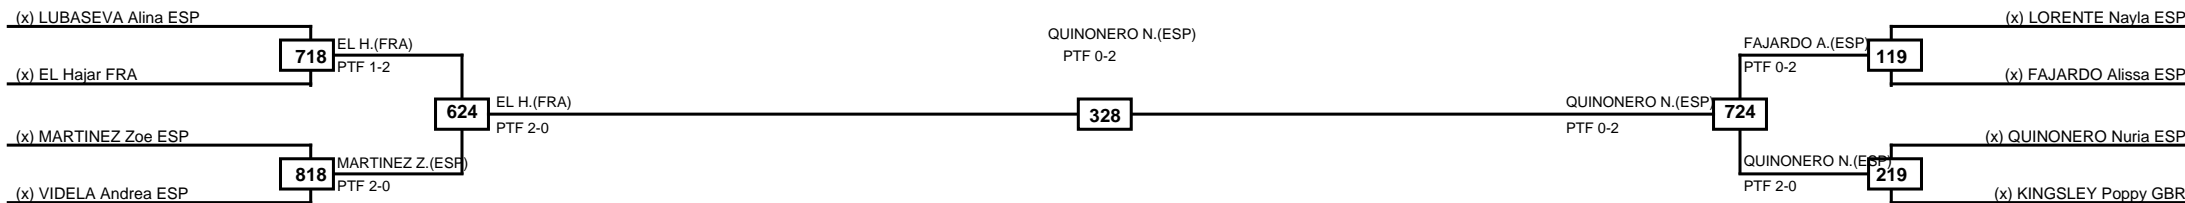

Quarterfinals Semifinals

Final

Semifinals Quarterfinals

MASTKD

Classification
1 QUINONERO Nuria ESP
2 EL Hajjar FRA
3 FAJARDO Alissa ESP
3 MARTINEZ Zoe ESP

LEGEND RSC: Win by Referee stops contest PTG: Win by Point gap SUP: Win by Superiority DSQ: Win by Disqualification DQB: Win by Disqualification for Unsportsmanlike behavior DWR: Win by double Withdrawal R: Round
(x)Seed PFT: Win by Final score GDP: Win by Golden points WDR: Win by Withdrawal PUN: Win by Punitive declaration DDB: Double disqualification for Unsportsmanlike behavior DDQ: Double Disqualification