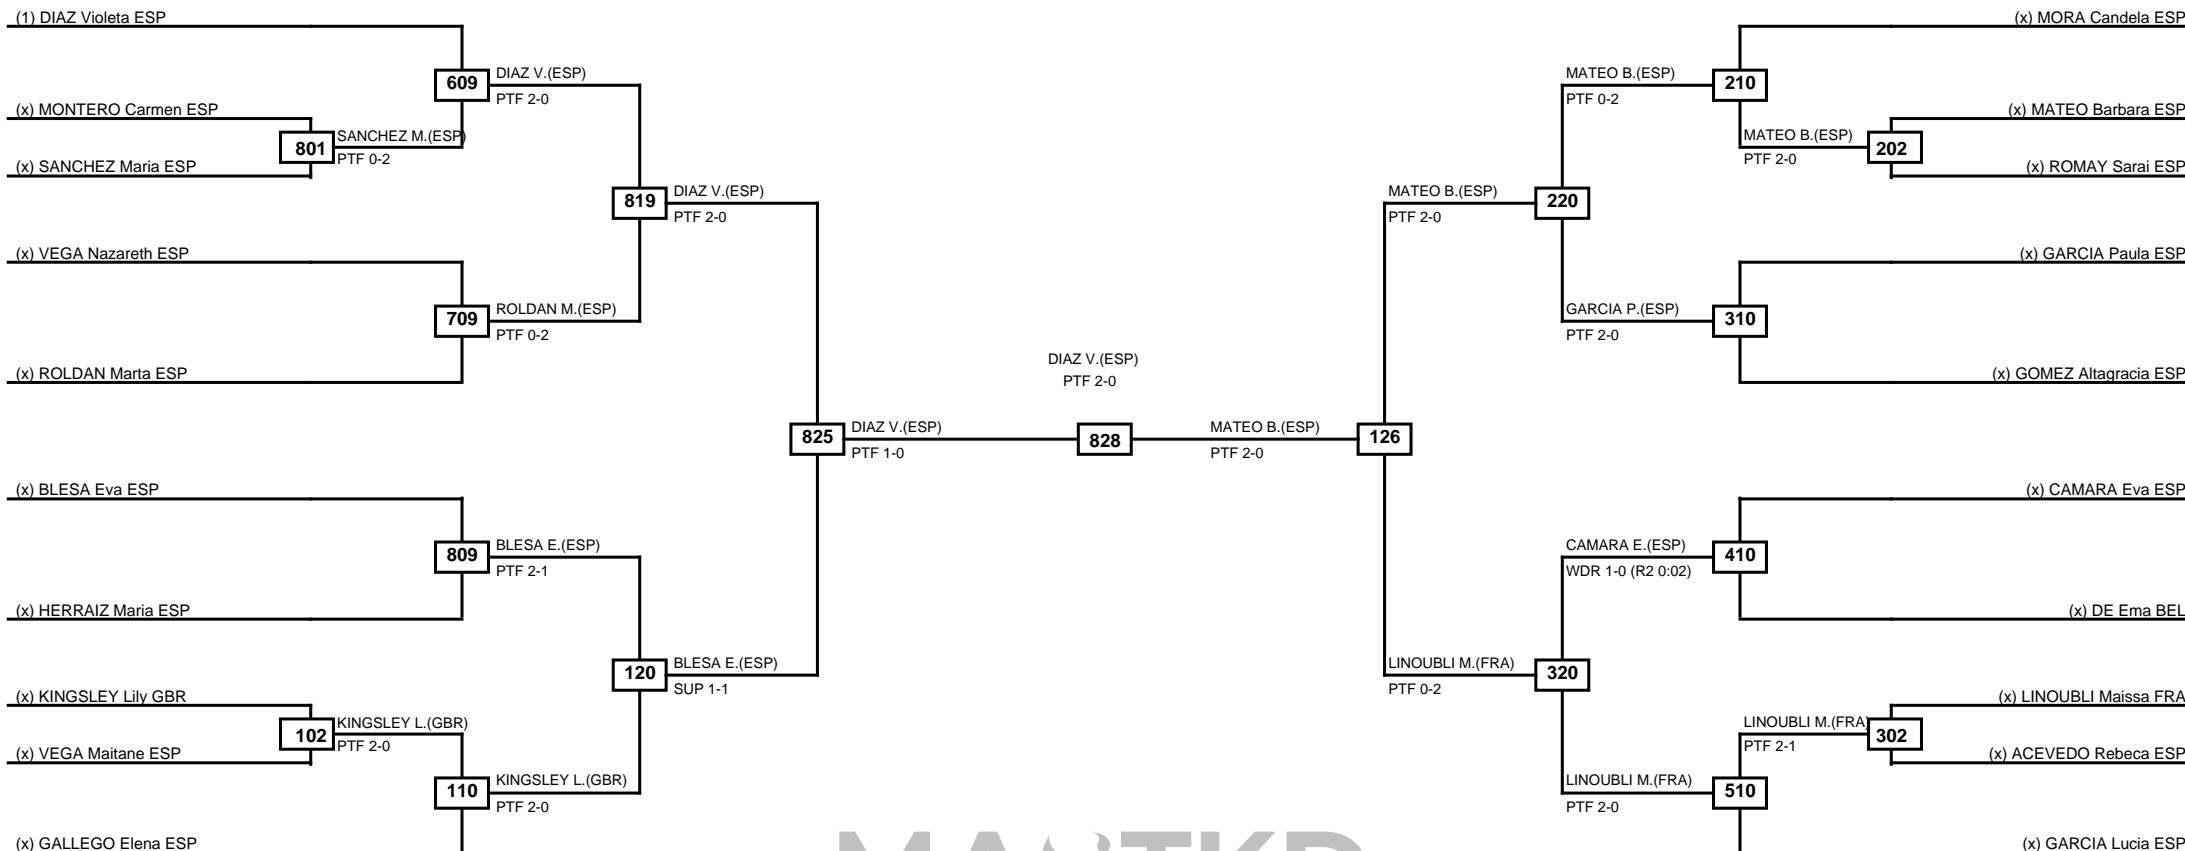

Round of 32   Round of 16   Quarterfinals   Semifinals   Final   Semifinals   Quarterfinals   Round of 16   Round of 32

MASTKD

Classification
1 DIAZ Violeta ESP
2 MATEO Barbara ESP
3 LINOUBLI Maissa FRA
3 BLES E Eva ESP

LEGEND RSC: Win by Referee stops contest   PTF: Win by Point gap   SUP: Win by Superiority   DSQ: Win by Disqualification   DQB: Win by Disqualification for Unsportsmanlike behavior   DWR: Win by double Withdrawal   R: Round
(x)Seed   PFT: Win by Final score   GDP: Win by Golden points   WDR: Win by Withdrawal   PUN: Win by Punitive declaration   DDB: Double disqualification for Unsportsmanlike behavior   DDQ: Double Disqualification