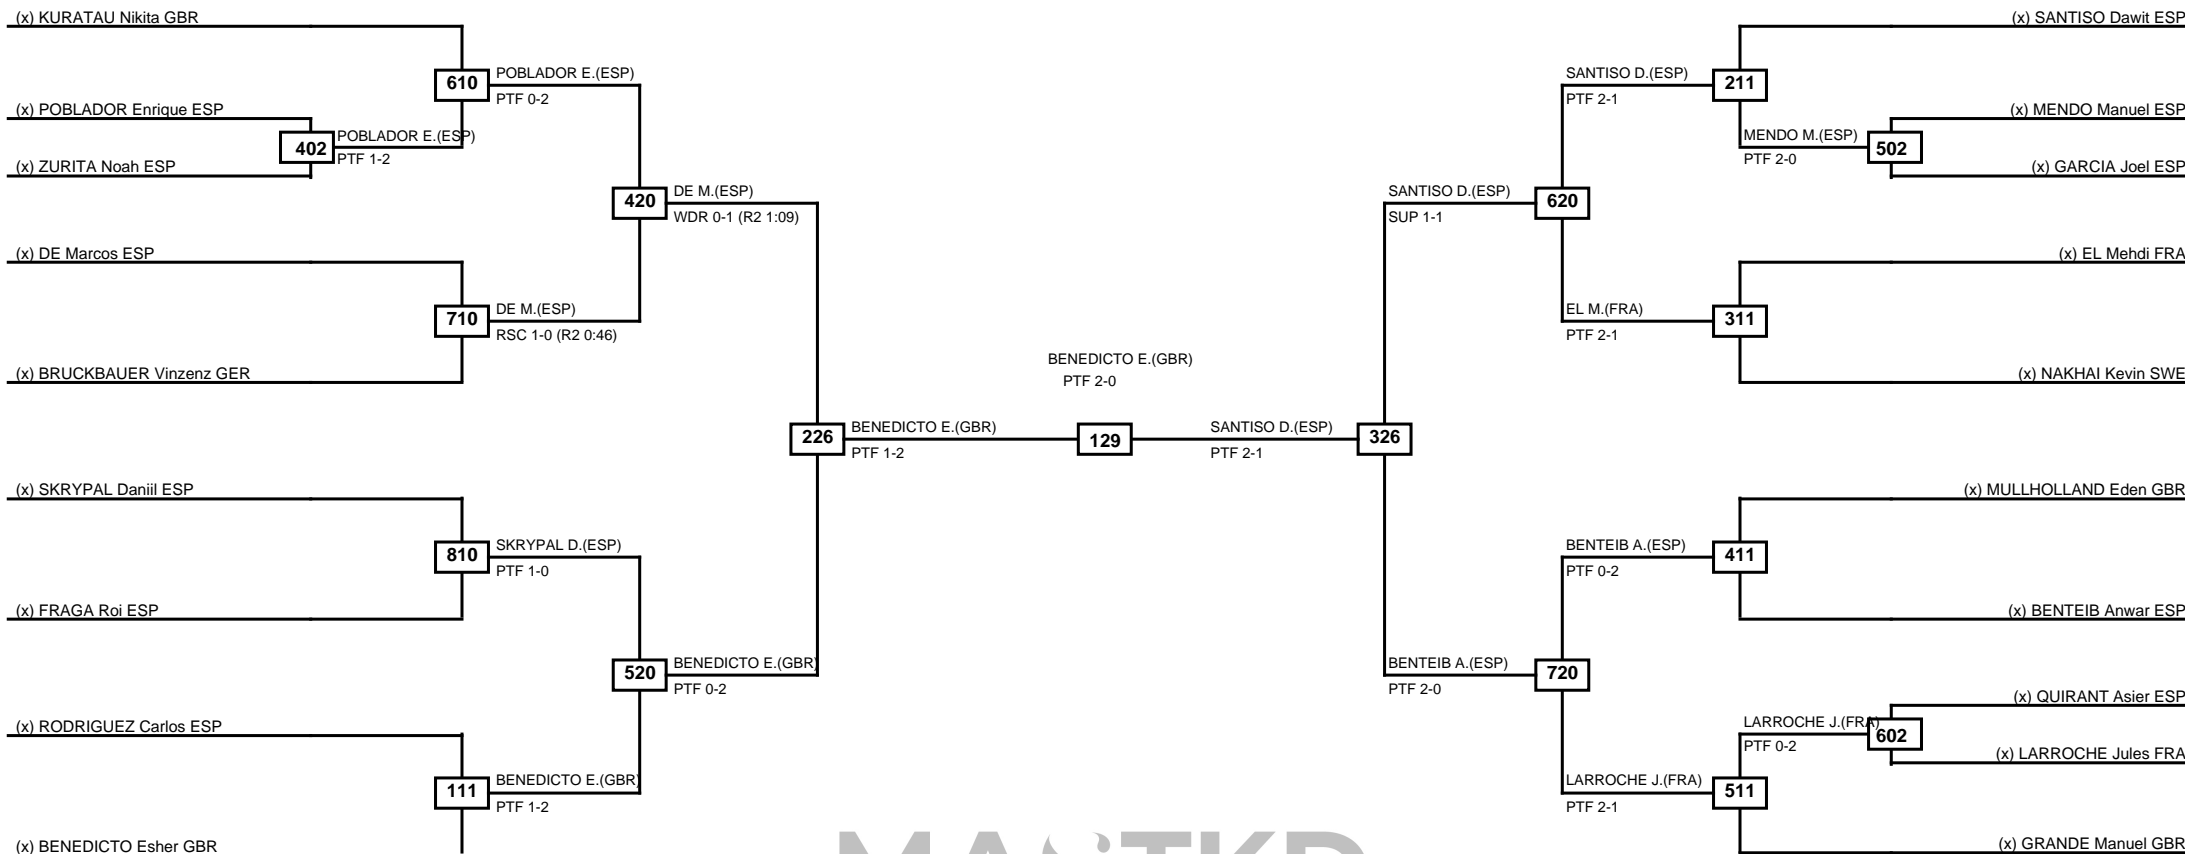

Round of 16 Quarterfinals Semifinals Final Semifinals Quarterfinals Round of 16

MASTKD

Classification
1 ROSEMOND Nolhan FRA
2 GARCIA Pedro ESP
3 MARTOS Izan ESP
3 BANULS David ESP

LEGEND RSC: Win by Referee stops contest PTG: Win by Point gap SUP: Win by Superiority DSQ: Win by Disqualification DQB: Win by Disqualification for Unsportsmanlike behavior DWR: Win by double Withdrawal R: Round
 (x)Seed PFT: Win by Final score GDP: Win by Golden points WDR: Win by Withdrawal PUN: Win by Punitive declaration DDB: Double disqualification for Unsportsmanlike behavior DDQ: Double Disqualification

Round of 32 Round of 16 Quarterfinals Semifinals Final Semifinals Quarterfinals Round of 16 Round of 32

MASTKD

Classification
1 BENEDICTO Esher GBR
2 SANTISO Dawit ESP
3 BENTEIB Anwar ESP
3 DE Marcos ESP