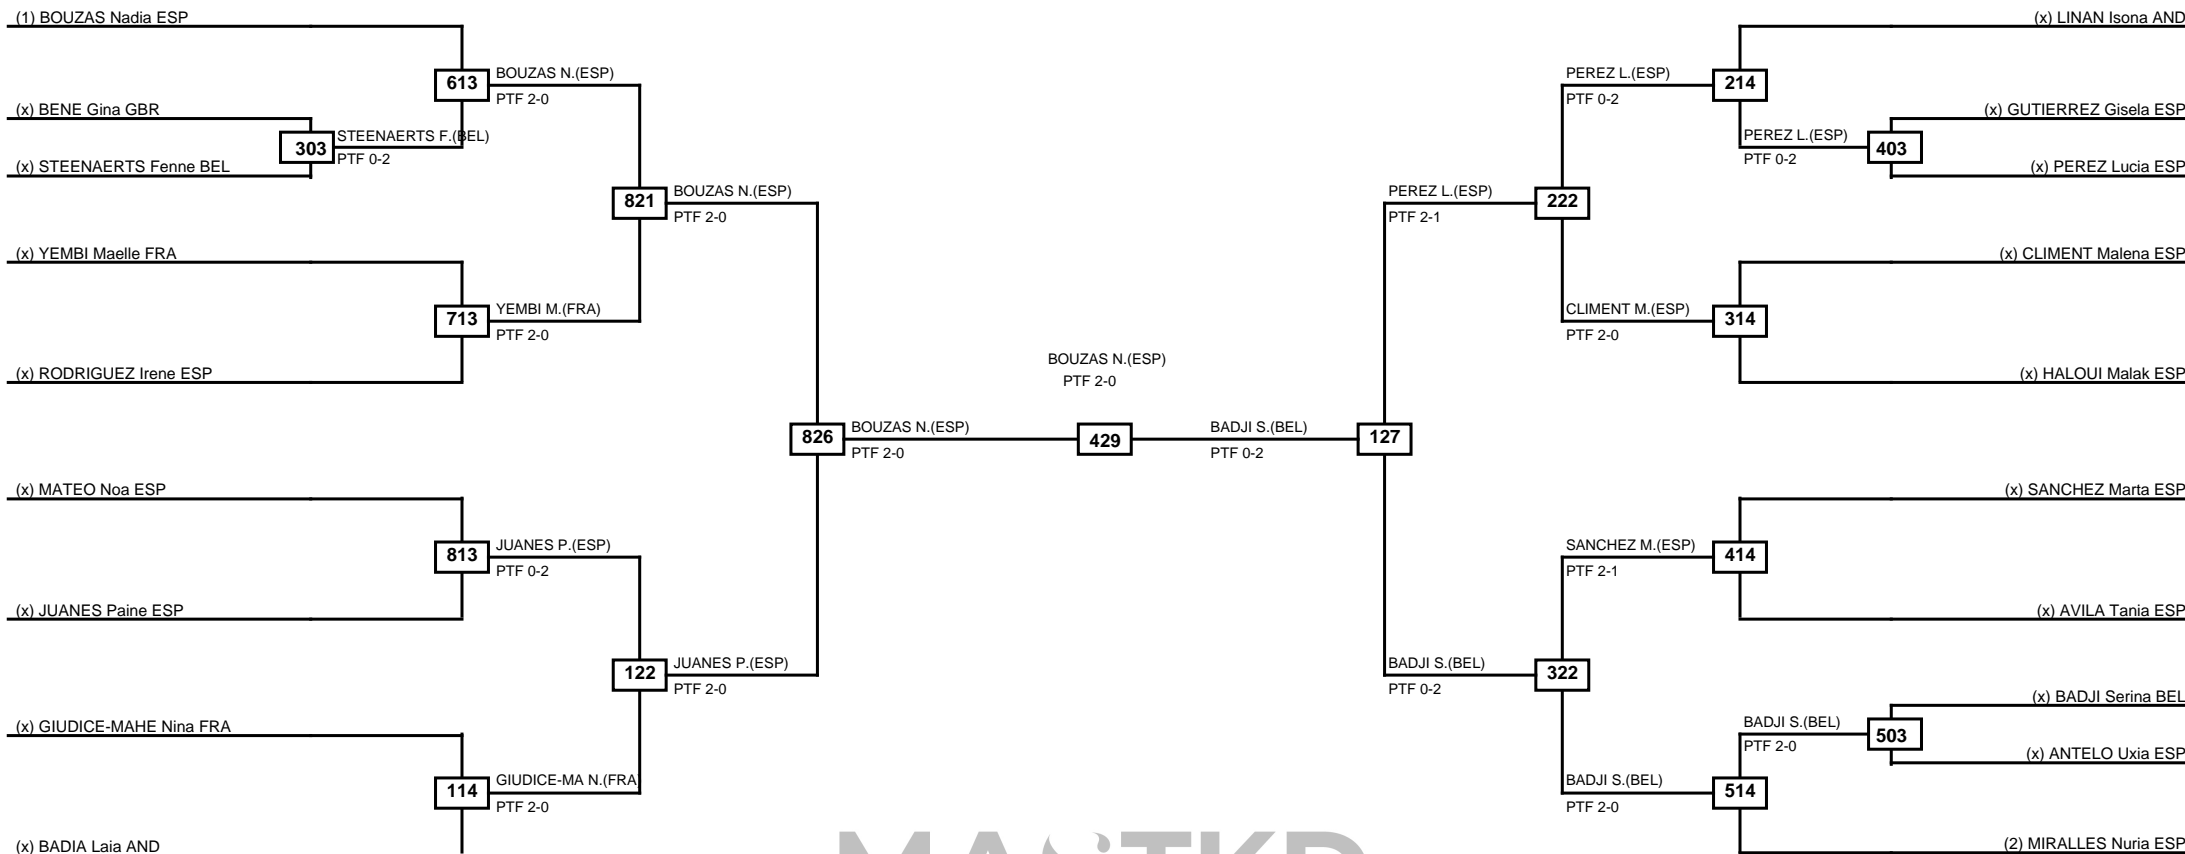

Round of 32   Round of 16   Quarterfinals   Semifinals   Final   Semifinals   Quarterfinals   Round of 16   Round of 32

MASTKD

Classification
1 BOUZAS Nadia ESP
2 BADJI Serina BEL
3 PEREZ Lucia ESP
3 JUANES Paine ESP

LEGEND RSC: Win by Referee stops contest   PTF: Win by Point gap   SUP: Win by Superiority   DSQ: Win by Disqualification   DQB: Win by Disqualification for Unsportsmanlike behavior   DWR: Win by double Withdrawal   R: Round
(x)Seed   PFT: Win by Final score   GDP: Win by Golden points   WDR: Win by Withdrawal   PUN: Win by Punitive declaration   DDB: Double disqualification for Unsportsmanlike behavior   DDQ: Double Disqualification