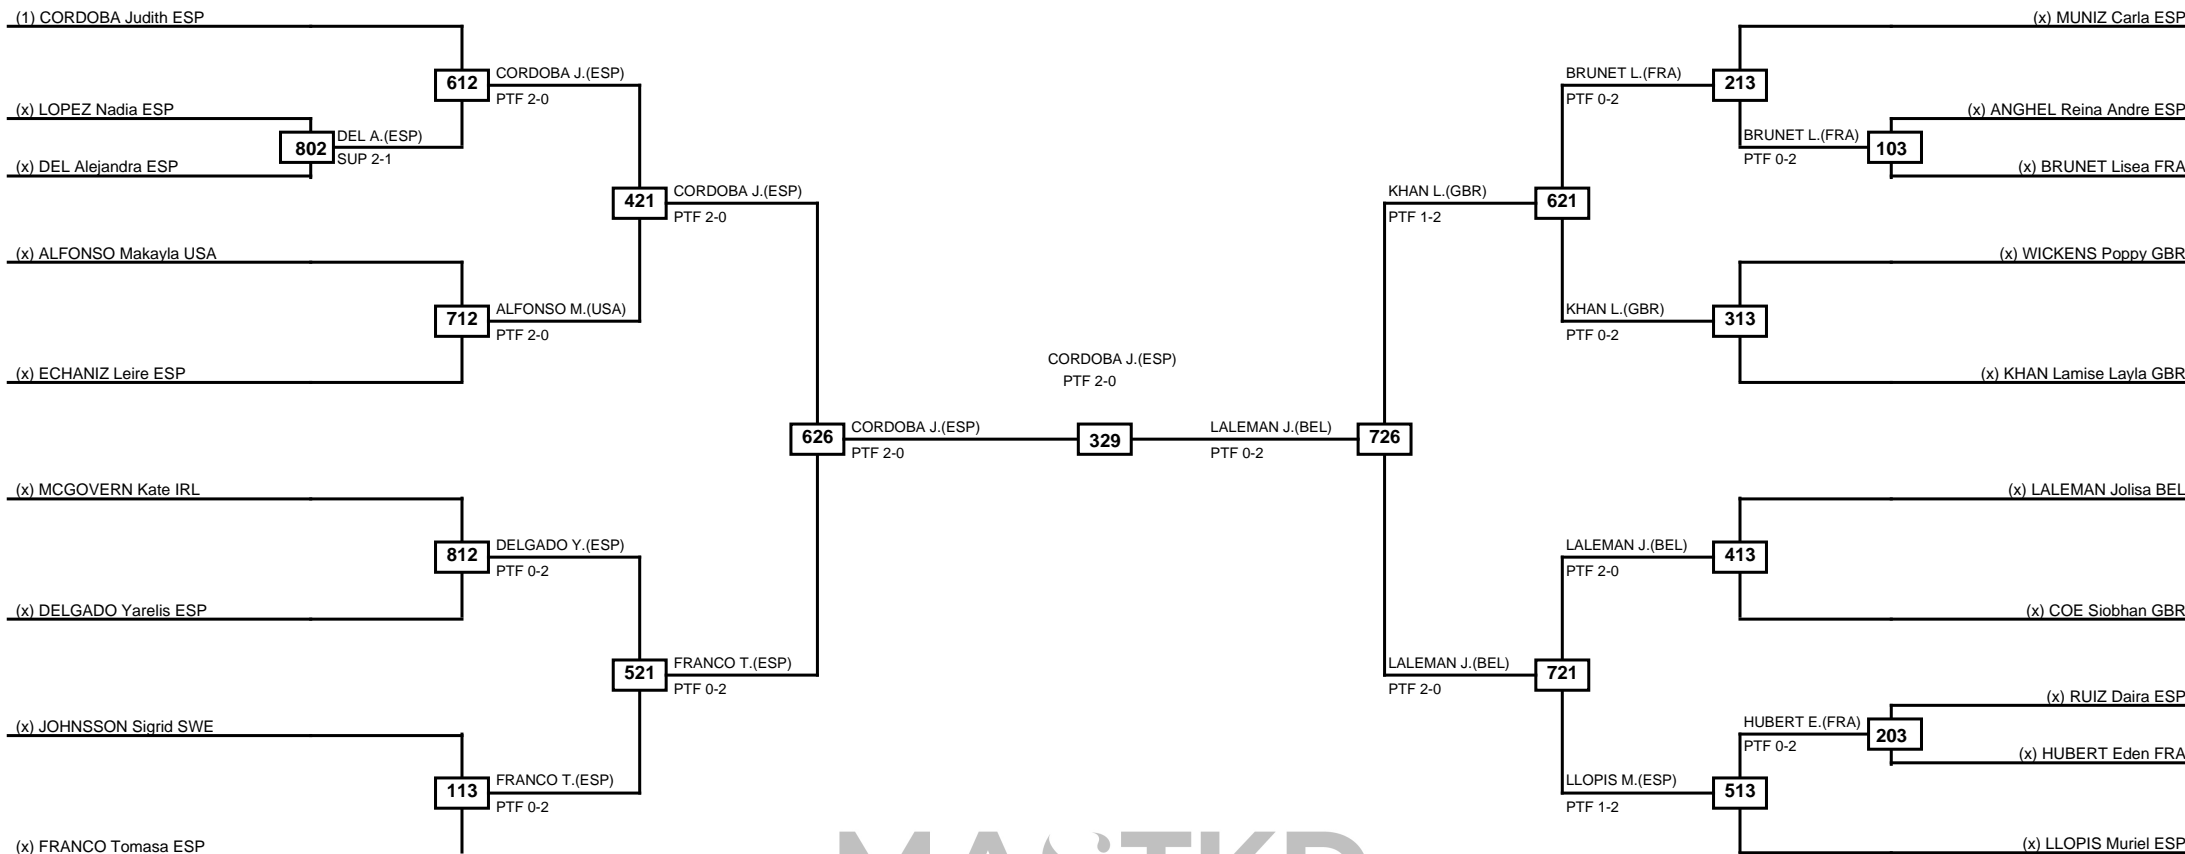

Round of 32   Round of 16   Quarterfinals   Semifinals   Final   Semifinals   Quarterfinals   Round of 16   Round of 32

MASTKD

Classification
1 CORDOBA Judith ESP
2 LALEMAN Jolisa BEL
3 KHAN Lamise Layla GBR
3 FRANCO Tomasa ESP

LEGEND RSC: Win by Referee stops contest   PTF: Win by Point gap   SUP: Win by Superiority   DSQ: Win by Disqualification   DQB: Win by Disqualification for Unsportsmanlike behavior   DWR: Win by double Withdrawal   R: Round
(x)Seed   PFT: Win by Final score   GDP: Win by Golden points   WDR: Win by Withdrawal   PUN: Win by Punitive declaration   DDB: Double disqualification for Unsportsmanlike behavior   DDQ: Double Disqualification