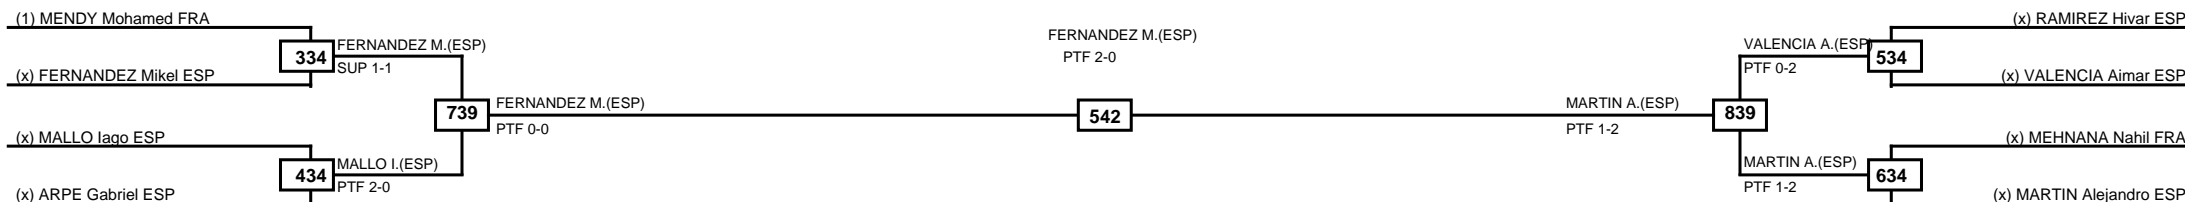

Quarterfinals Semifinals

Final

Semifinals

Quarterfinals

MASTKD

Classification
1 FERNANDEZ Mikel ESP
2 MARTIN Alejandro ESP
3 VALENCIA Aimar ESP
3 MALLO Iago ESP

LEGEND RSC: Win by Referee stops contest PTG: Win by Point gap SUP: Win by Superiority DSQ: Win by Disqualification DQB: Win by Disqualification for Unsportsmanlike behavior DWR: Win by double Withdrawal R: Round
 (x)Seed PFT: Win by Final score GDP: Win by Golden points WDR: Win by Withdrawal PUN: Win by Punitive declaration DDB: Double disqualification for Unsportsmanlike behavior DDQ: Double Disqualification

Round of 32 Round of 16 Quarterfinals Semifinals Final Semifinals Quarterfinals Round of 16 Round of 32

MASTKD

Classification
1 SALANOVA Adrian ESP
2 AVIDAN Ben ISR
3 RASTRERO Abraham ESP
3 ANGELL Zak GBR