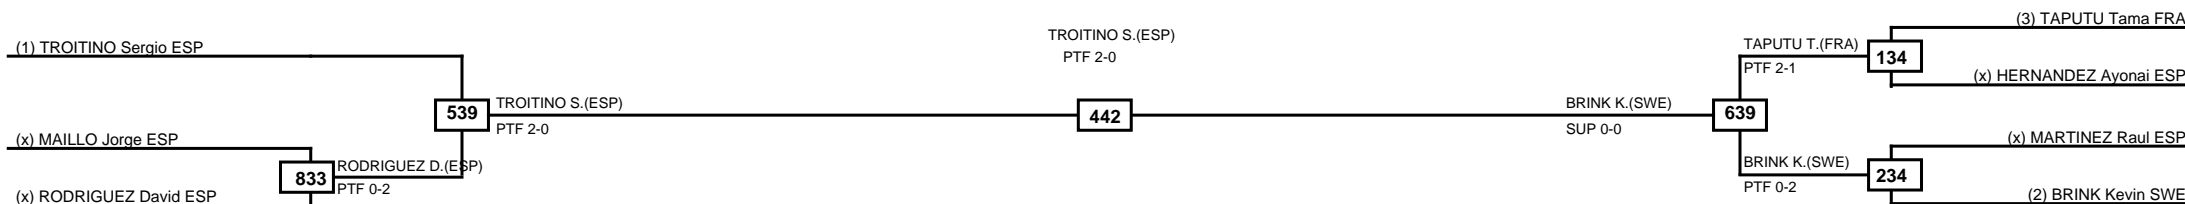

Quarterfinals Semifinals

Final

Semifinals

Quarterfinals

MASTKD

Classification
1 TROITINO Sergio ESP
2 BRINK Kevin SWE
3 RODRIGUEZ David ESP
3 TAPUTU Tama FRA

LEGEND RSC: Win by Referee stops contest PTG: Win by Point gap SUP: Win by Superiority DSQ: Win by Disqualification DQB: Win by Disqualification for Unsportsmanlike behavior DWR: Win by double Withdrawal R: Round
(x)Seed PFT: Win by Final score GDP: Win by Golden points WDR: Win by Withdrawal PUN: Win by Punitive declaration DDB: Double disqualification for Unsportsmanlike behavior DDQ: Double Disqualification