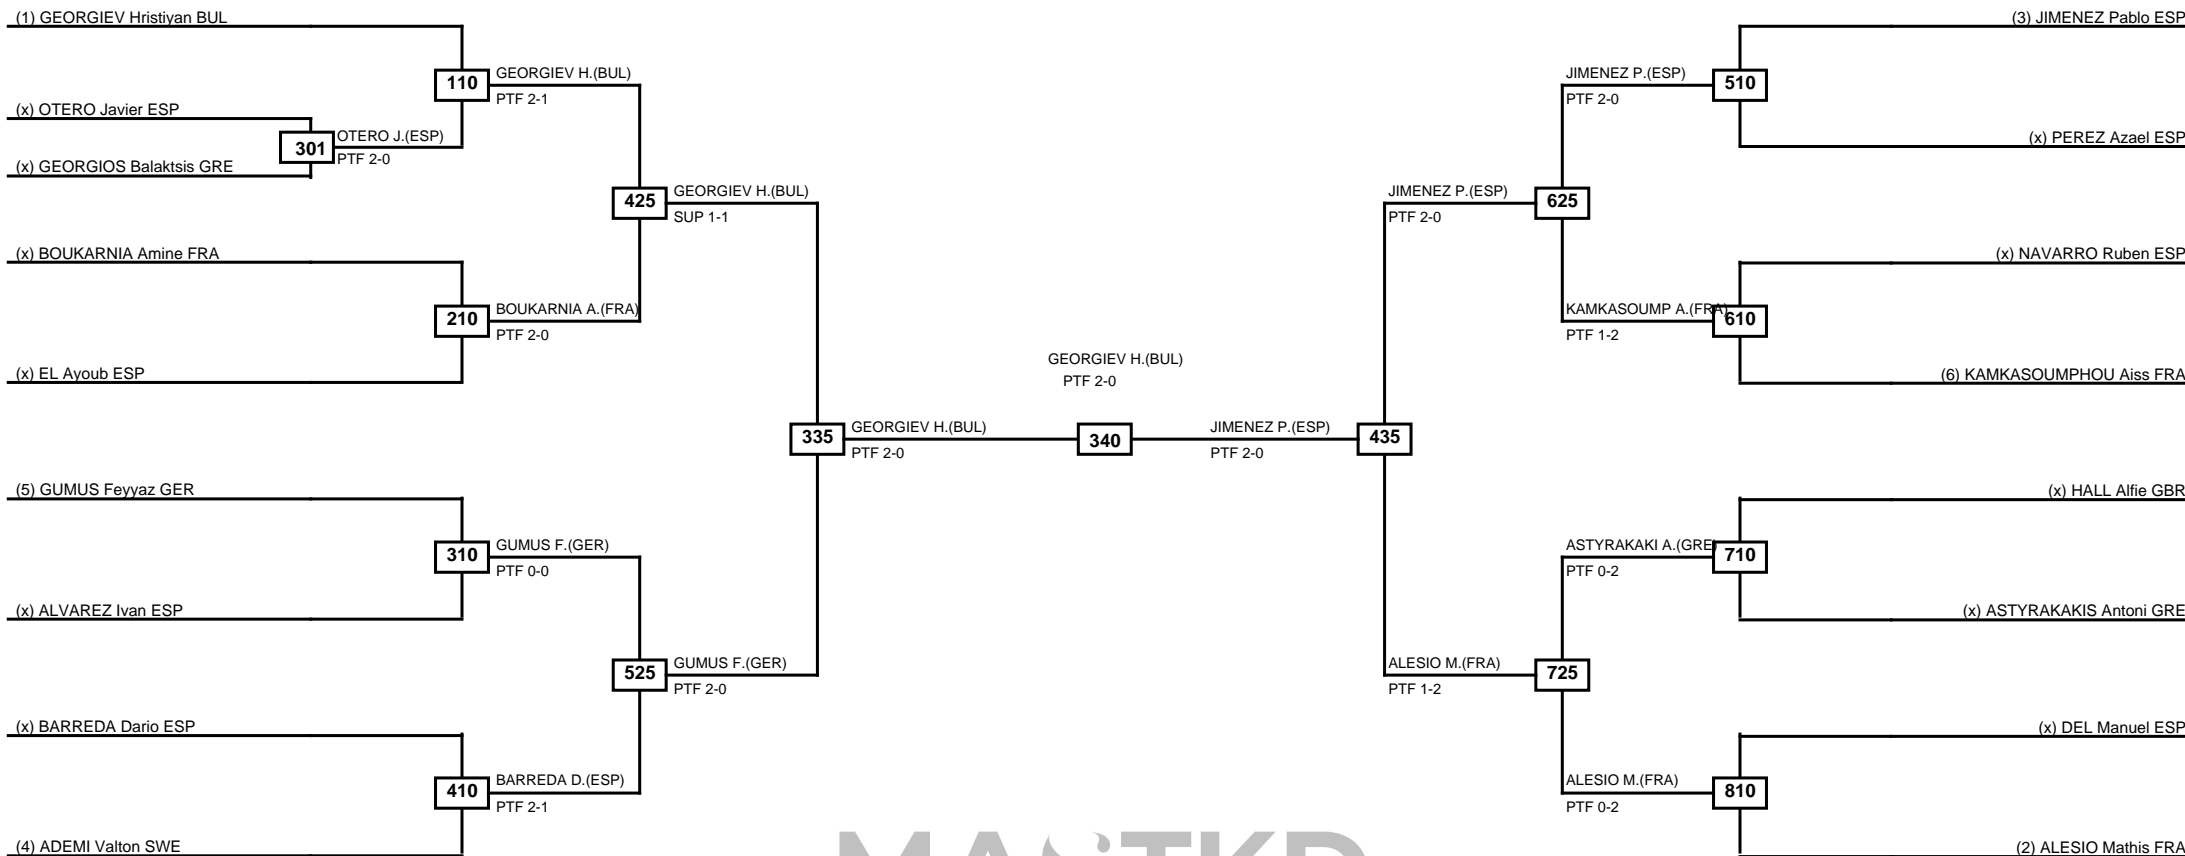

Round of 32   Round of 16   Quarterfinals   Semifinals   Final   Semifinals   Quarterfinals   Round of 16   Round of 32

MASTKD

Classification
1 GEORGIEV Hristivan BUL
2 JIMENEZ Pablo ESP
3 ALESIO Mathis FRA
3 GUMUS Feyyaz GER

LEGEND RSC: Win by Referee stops contest   PTF: Win by Point gap   SUP: Win by Superiority   DSQ: Win by Disqualification   DQB: Win by Disqualification for Unsportsmanlike behavior   DWR: Win by double Withdrawal   R: Round
(x)Seed   PFT: Win by Final score   GDP: Win by Golden points   WDR: Win by Withdrawal   PUN: Win by Punitive declaration   DDB: Double disqualification for Unsportsmanlike behavior   DDQ: Double Disqualification