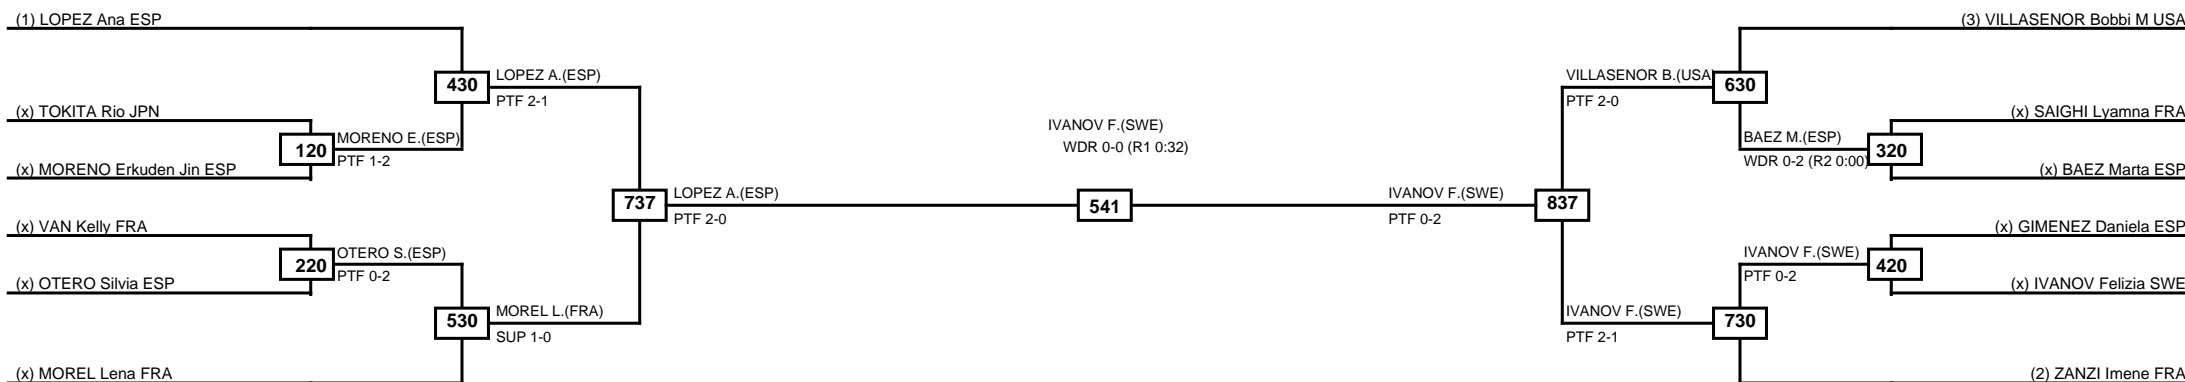

Round of 16 Quarterfinals Semifinals Final Semifinals Quarterfinals Round of 16

MASTKD

Classification
1 ROMERO Noa ESP
2 RABAUT Elien BEL
3 WAERZEGGERS Hanne BEL
3 BUTTARELLI Aurelie FRA

LEGEND RSC: Win by Referee stops contest PTF: Win by Point gap SUP: Win by Superiority DSQ: Win by Disqualification DQB: Win by Disqualification for Unsportsmanlike behavior DWR: Win by double Withdrawal R: Round
 (x)Seed PFT: Win by Final score GDP: Win by Golden points WDR: Win by Withdrawal PUN: Win by Punitive declaration DDB: Double disqualification for Unsportsmanlike behavior DDQ: Double Disqualification

Round of 16 Quarterfinals Semifinals Final Semifinals Quarterfinals Round of 16

MASTKD

Classification
1 IVANOV Felizia SWE
2 LOPEZ Ana ESP
3 MOREL Lena FRA
3 VILLASENOR Bobbi Monique USA

LEGEND RSC: Win by Referee stops contest PTG: Win by Point gap SUP: Win by Superiority DSQ: Win by Disqualification DQB: Win by Disqualification for Unsportsmanlike behavior DWR: Win by double Withdrawal R: Round
 (x)Seed PFT: Win by Final score GDP: Win by Golden points WDR: Win by Withdrawal PUN: Win by Punitive declaration DDB: Double disqualification for Unsportsmanlike behavior DDQ: Double Disqualification