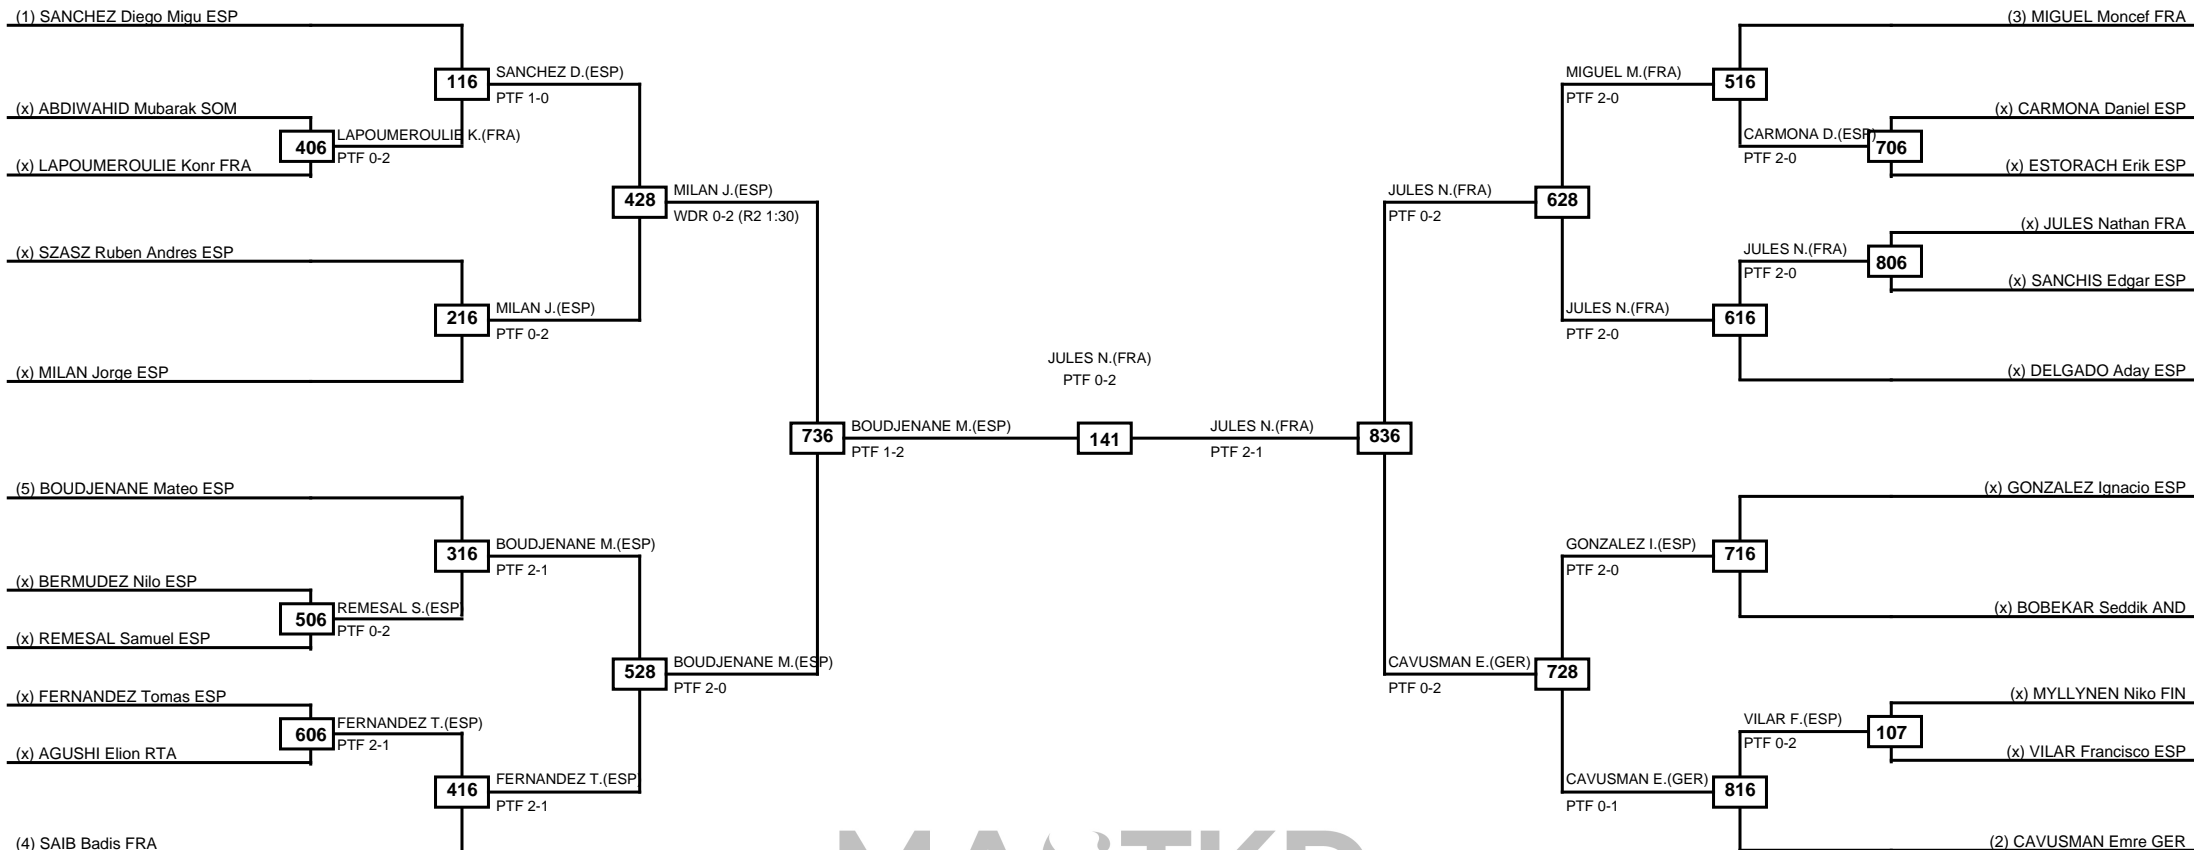

Round of 32   Round of 16   Quarterfinals   Semifinals   Final   Semifinals   Quarterfinals   Round of 16   Round of 32

MASTKD

Classification
1 JULES Nathan FRA
2 BOUDJENANE Mateo ESP
3 MILAN Jorge ESP
3 CAVUSMAN Emre GER

LEGEND RSC: Win by Referee stops contest   PTF: Win by Point gap   SUP: Win by Superiority   DSQ: Win by Disqualification   DQB: Win by Disqualification for Unsportsmanlike behavior   DWR: Win by double Withdrawal   R: Round
(x)Seed   PFT: Win by Final score   GDP: Win by Golden points   WDR: Win by Withdrawal   PUN: Win by Punitive declaration   DDB: Double disqualification for Unsportsmanlike behavior   DDQ: Double Disqualification