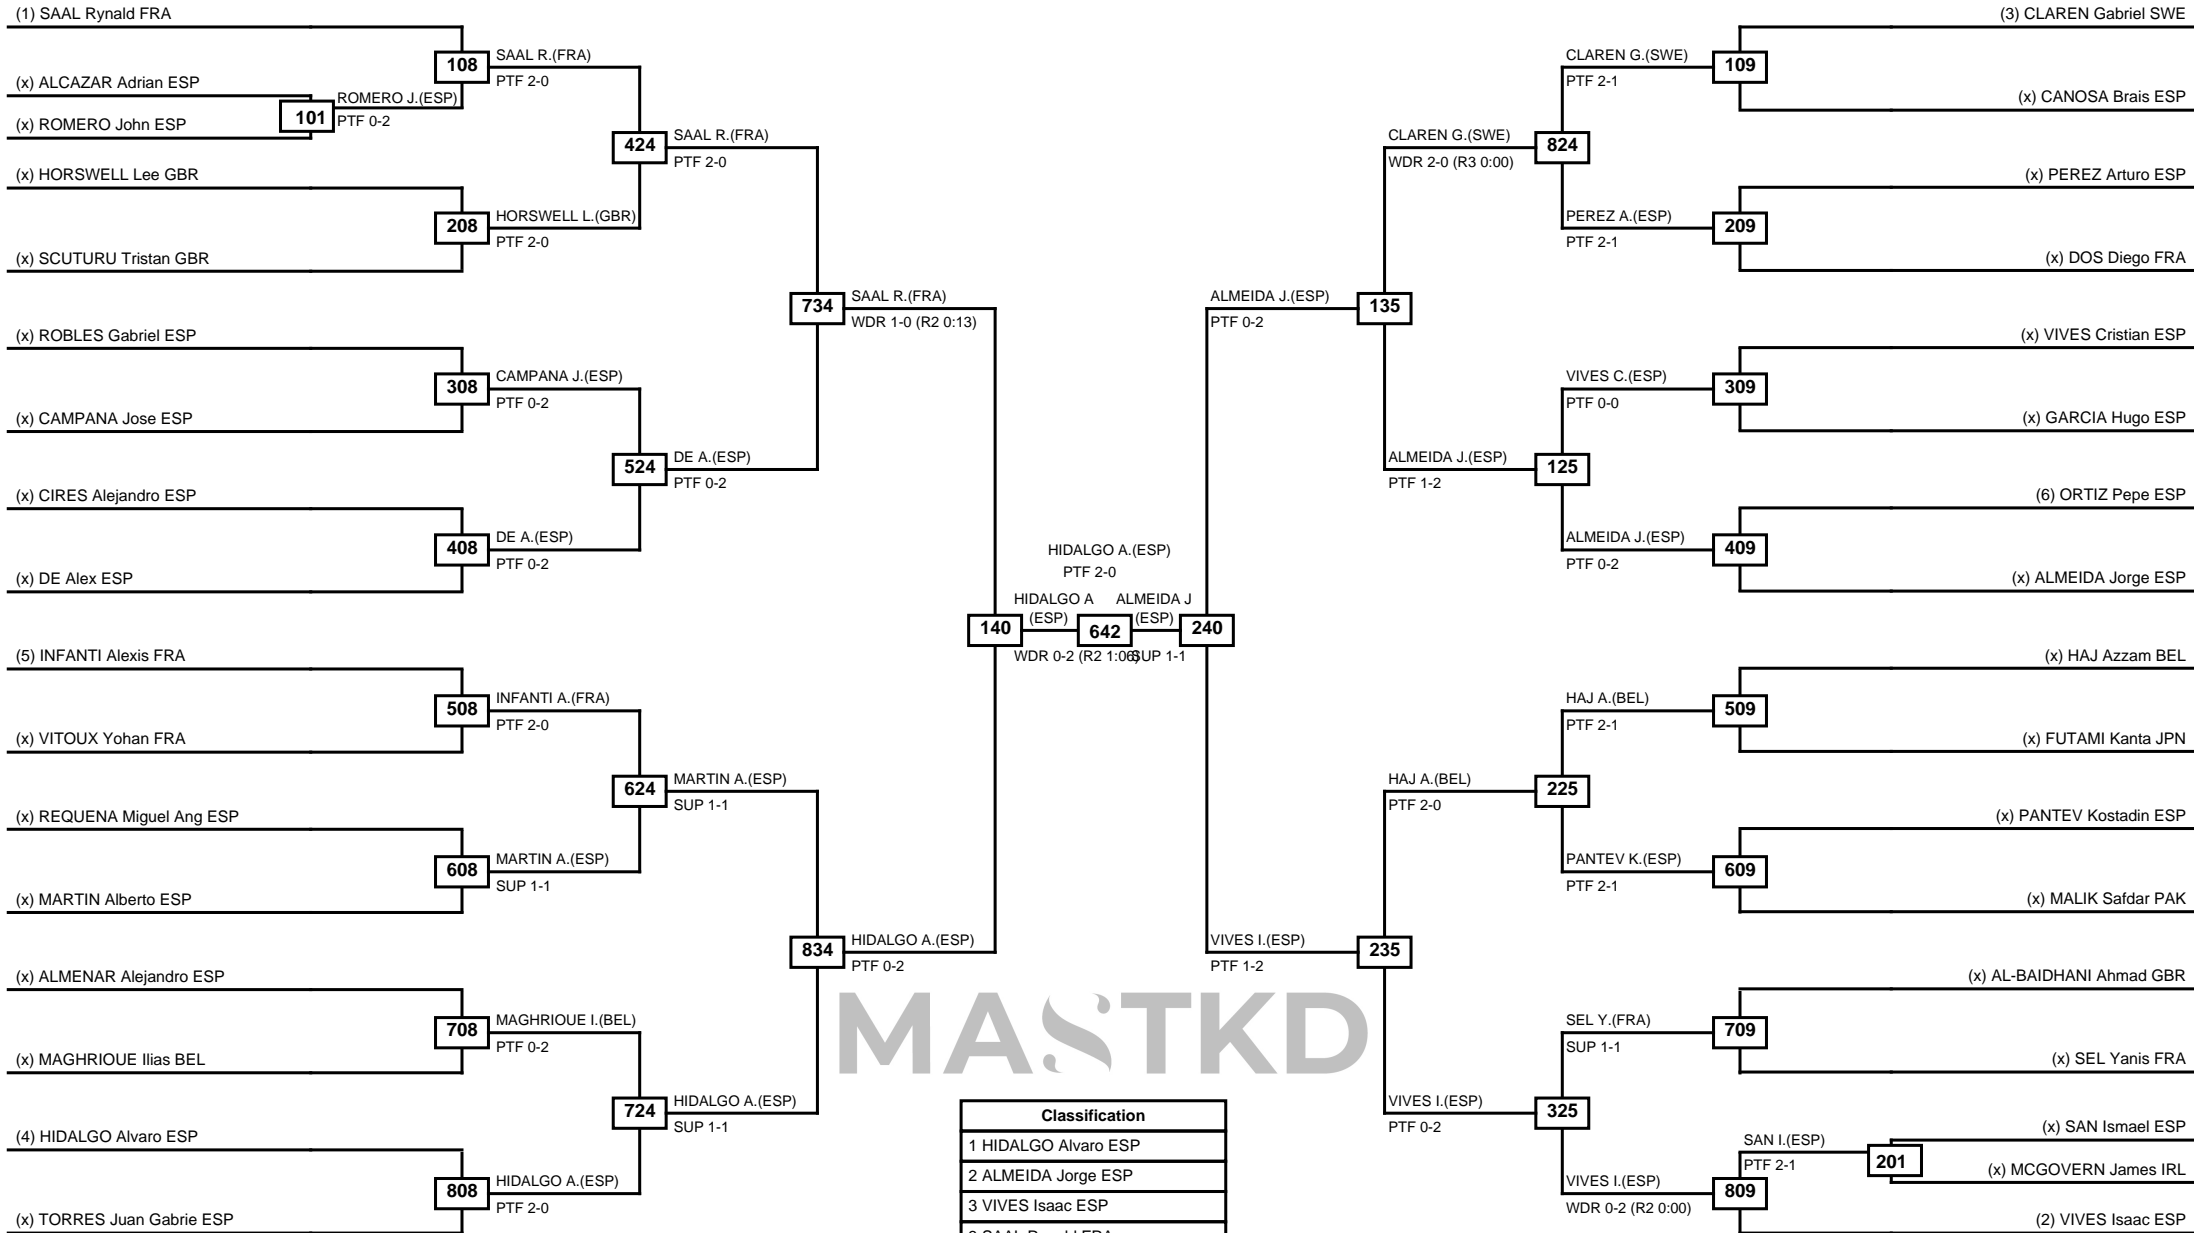

XIX Open De Espana G2 2022 - Junior - best of 3

SAT 02 APR 2022

Men -55kg Contestants: 34

Round of 64   Round of 32   Round of 16   Quarterfinals   Semifinals   Final   Semifinals   Quarterfinals   Round of 16   Round of 32   Round of 64

LEGEND   RSC: Win by Referee stops contest   PTF: Win by Point gap   SUP: Win by Superiority   DSQ: Win by Disqualification   DQB: Win by Disqualification for Unsportsmanlike behavior   DWR: Win by double Withdrawal   R: Round
(x)Seed   PFT: Win by Final score   GDP: Win by Golden points   WDR: Win by Withdrawal   PUN: Win by Punitive declaration   DDB: Double disqualification for Unsportsmanlike behavior   DDQ: Double Disqualification