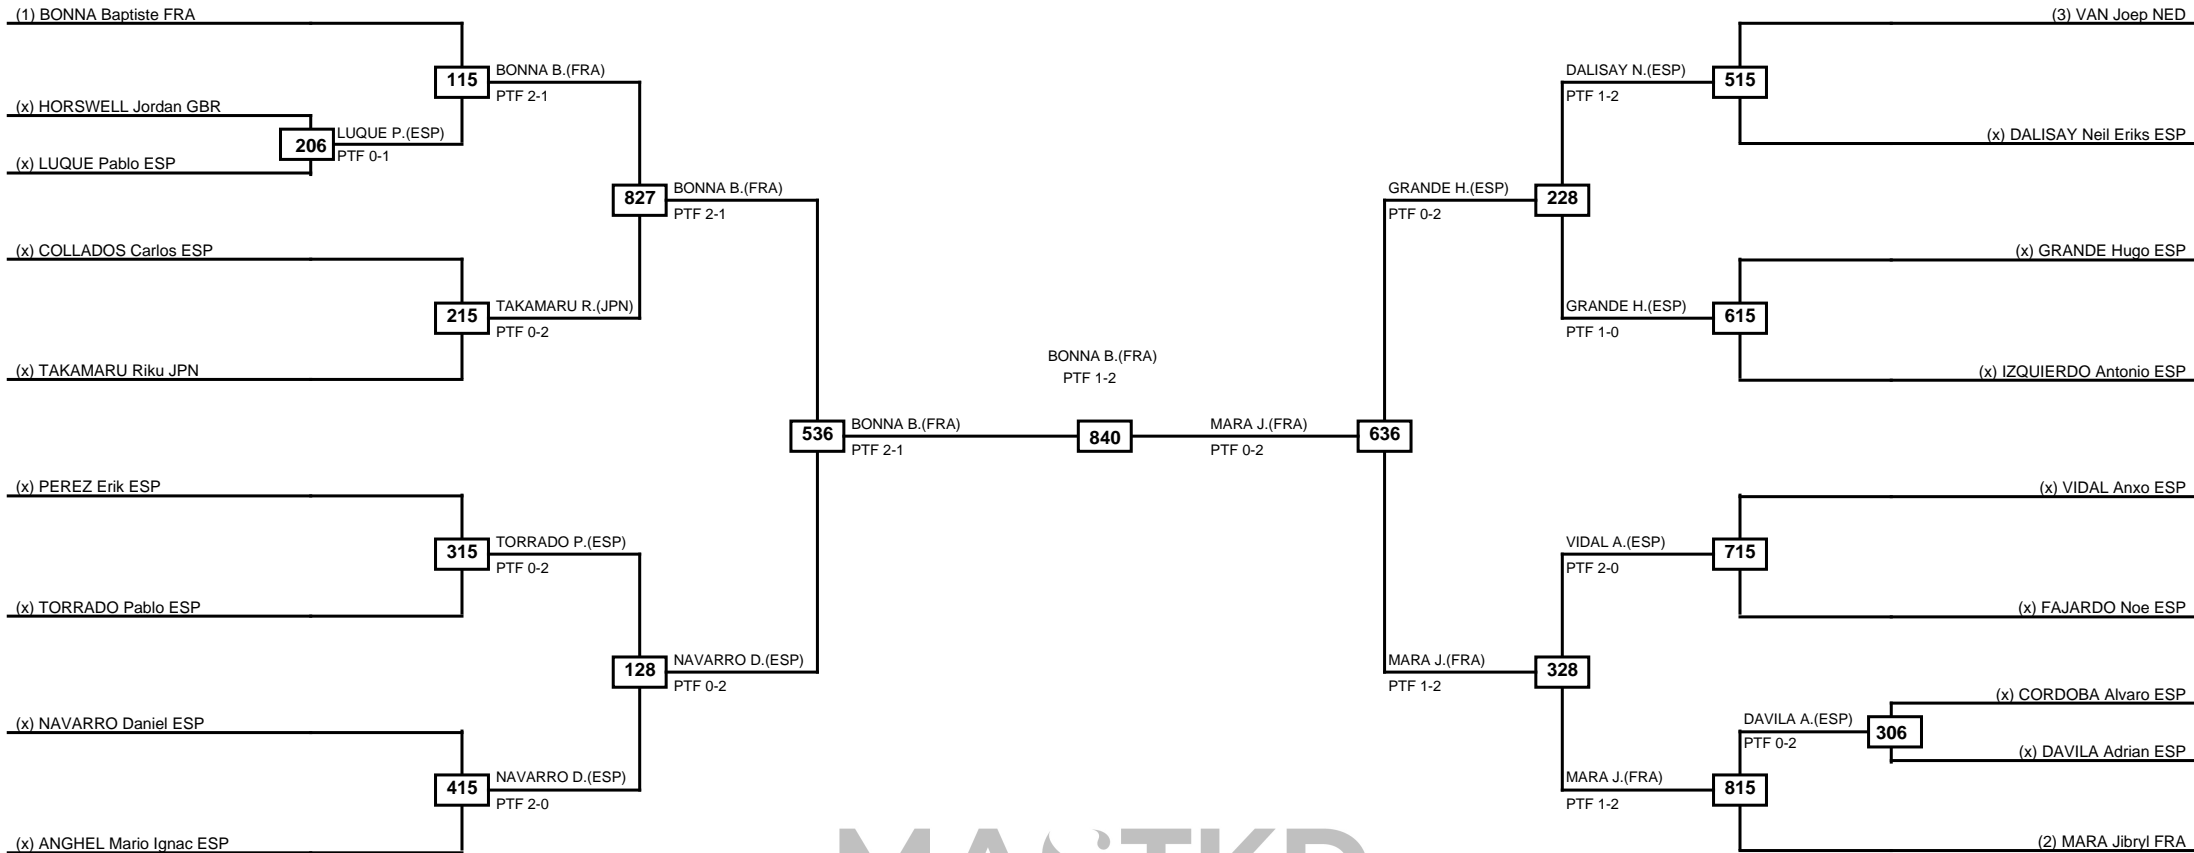

Round of 32   Round of 16   Quarterfinals   Semifinals   Final   Semifinals   Quarterfinals   Round of 16   Round of 32

MASTKD

Classification
1 BONNA Baptiste FRA
2 MARA Jibryl FRA
3 NAVARRO Daniel ESP
3 GRANDE Hugo ESP

LEGEND   RSC: Win by Referee stops contest   PTF: Win by Point gap   SUP: Win by Superiority   DSQ: Win by Disqualification   DQB: Win by Disqualification for Unsportsmanlike behavior   DWR: Win by double Withdrawal   R: Round
(x)Seed   PFT: Win by Final score   GDP: Win by Golden points   WDR: Win by Withdrawal   PUN: Win by Punitive declaration   DDB: Double disqualification for Unsportsmanlike behavior   DDQ: Double Disqualification