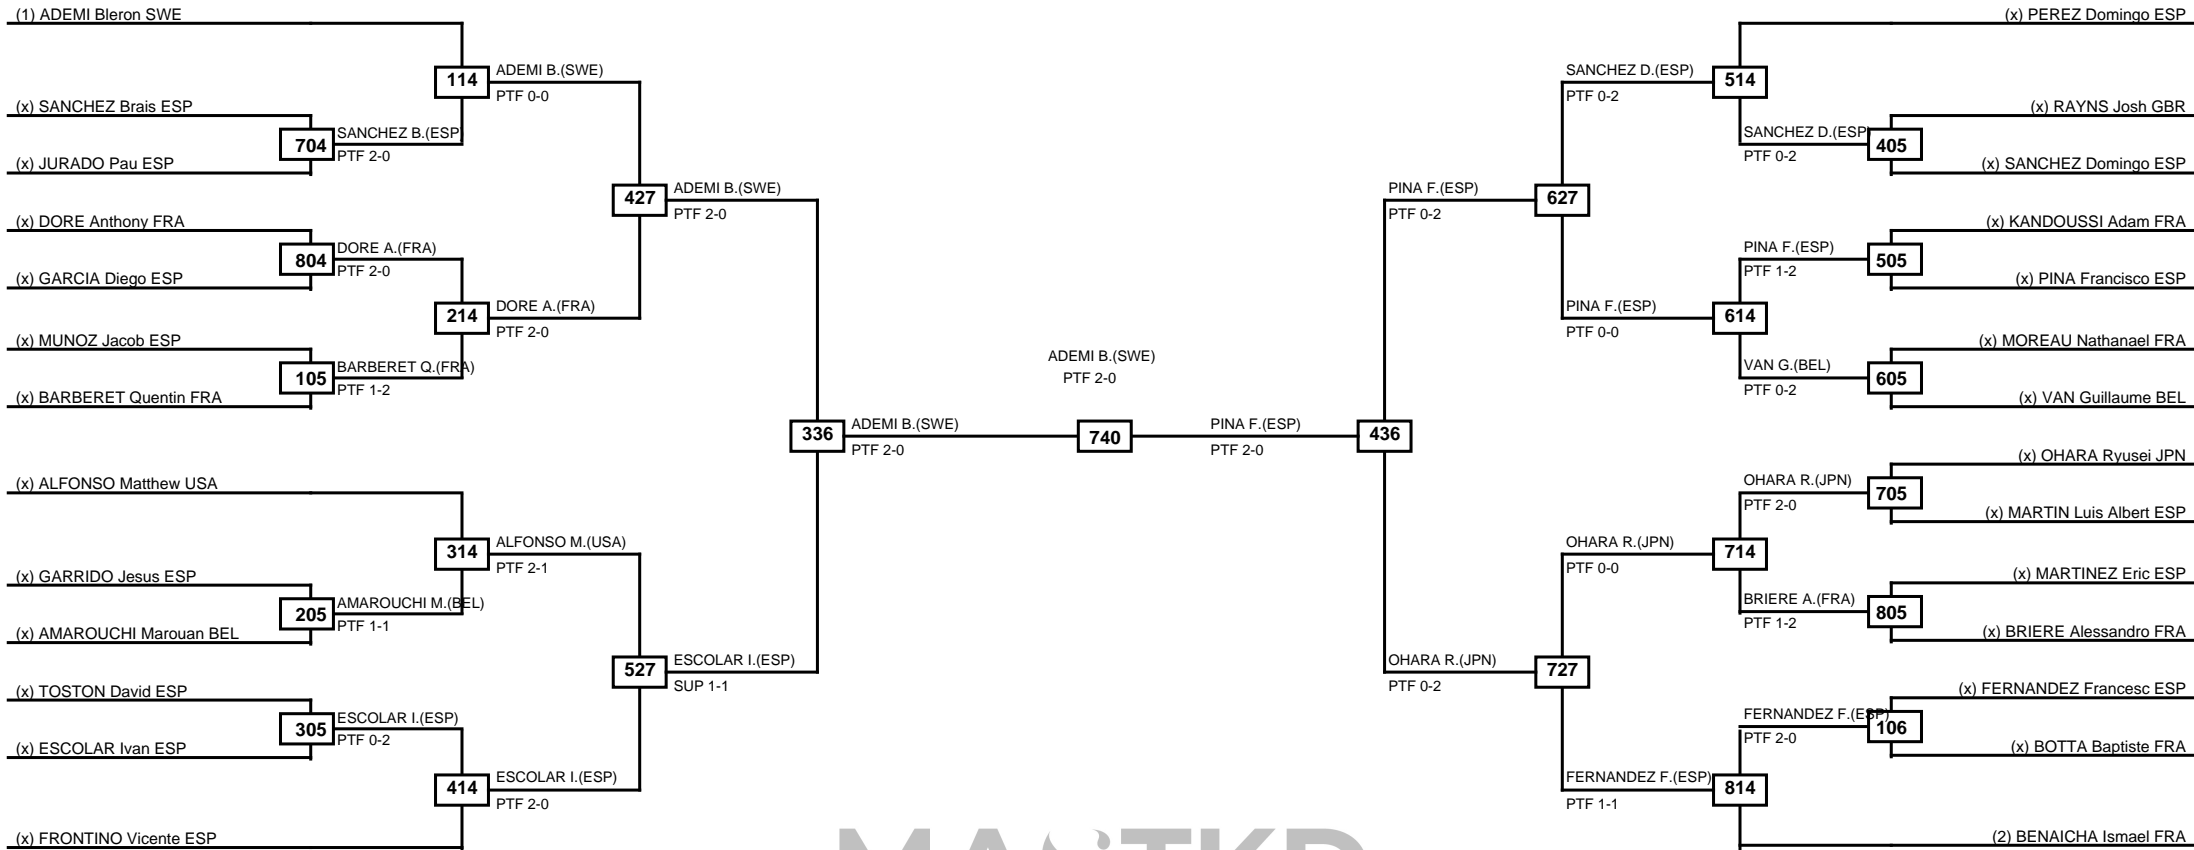

Round of 32   Round of 16   Quarterfinals   Semifinals   Final   Semifinals   Quarterfinals   Round of 16   Round of 32

MASTKD

Classification
1 ADEMI Bleron SWE
2 PINA Francisco ESP
3 OHARA Ryusei JPN
3 ESCOLAR Ivan ESP

LEGEND RSC: Win by Referee stops contest   PTF: Win by Point gap   SUP: Win by Superiority   DSQ: Win by Disqualification   DQB: Win by Disqualification for Unsportsmanlike behavior   DWR: Win by double Withdrawal   R: Round
(x)Seed   PFT: Win by Final score   GDP: Win by Golden points   WDR: Win by Withdrawal   PUN: Win by Punitive declaration   DDB: Double disqualification for Unsportsmanlike behavior   DDQ: Double Disqualification