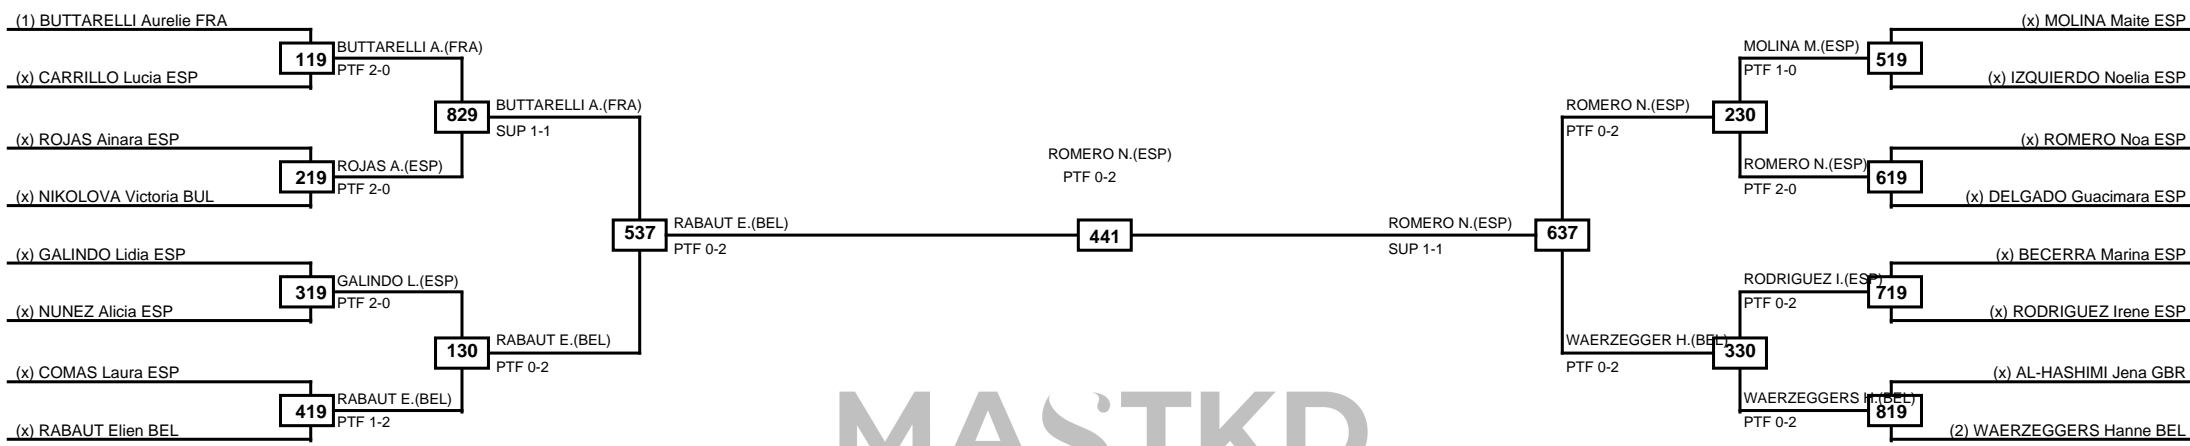

Round of 16   Quarterfinals   Semifinals   Final   Semifinals   Quarterfinals   Round of 16

MASTKD

Classification
1 ROMERO Noa ESP
2 RABAUT Elien BEL
3 WAERZEGGERS Hanne BEL
3 BUTTARELLI Aurelie FRA

LEGEND RSC: Win by Referee stops contest   PTF: Win by Point gap   SUP: Win by Superiority   DSQ: Win by Disqualification   DQB: Win by Disqualification for Unsportsmanlike behavior   DWR: Win by double Withdrawal   R: Round
(x)Seed   PFT: Win by Final score   GDP: Win by Golden points   WDR: Win by Withdrawal   PUN: Win by Punitive declaration   DDB: Double disqualification for Unsportsmanlike behavior   DDQ: Double Disqualification