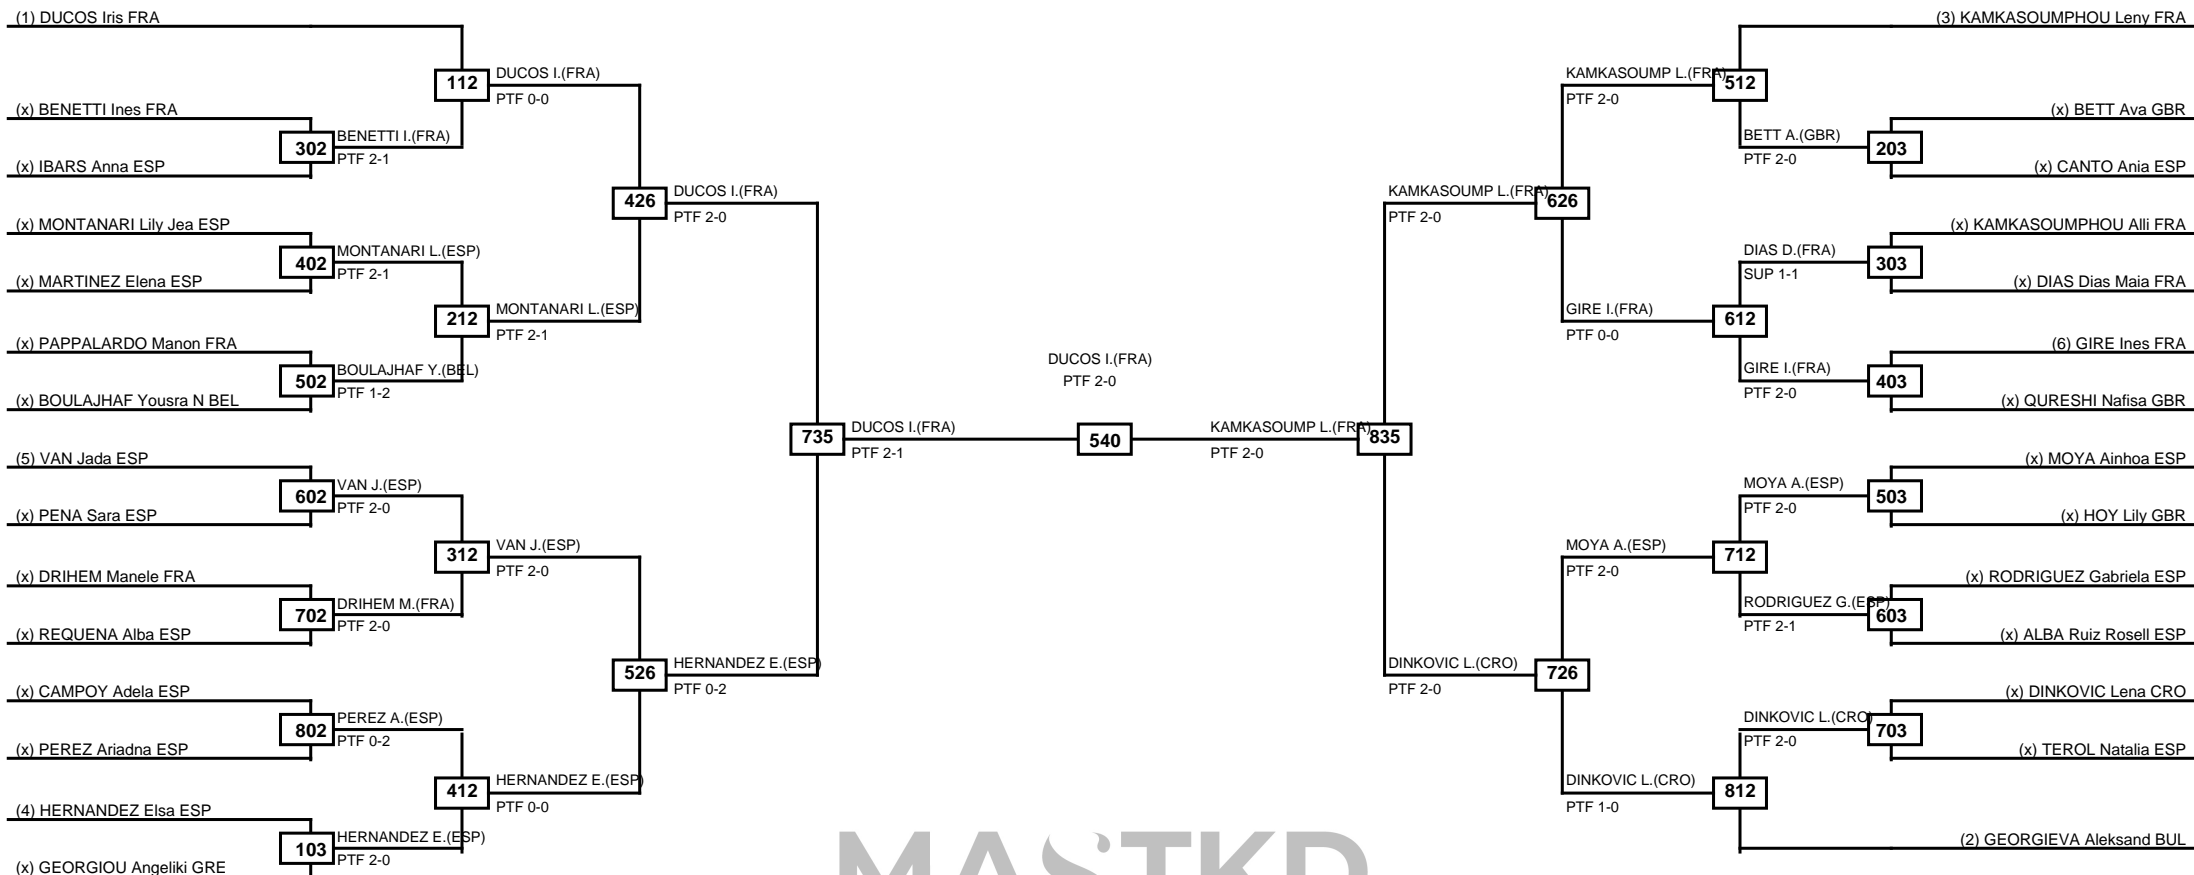

Round of 32   Round of 16   Quarterfinals   Semifinals   Final   Semifinals   Quarterfinals   Round of 16   Round of 32

MASTKD

Classification
1 DUCOS Iris FRA
2 KAMKASOUMPHOU Lenya FRA
3 DINKOVIC Lena CRO
3 HERNANDEZ Elsa ESP

LEGEND RSC: Win by Referee stops contest   PTF: Win by Point gap   SUP: Win by Superiority   DSQ: Win by Disqualification   DQB: Win by Disqualification for Unsportsmanlike behavior   DWR: Win by double Withdrawal   R: Round
(x)Seed   PFT: Win by Final score   GDP: Win by Golden points   WDR: Win by Withdrawal   PUN: Win by Punitive declaration   DDB: Double disqualification for Unsportsmanlike behavior   DDQ: Double Disqualification