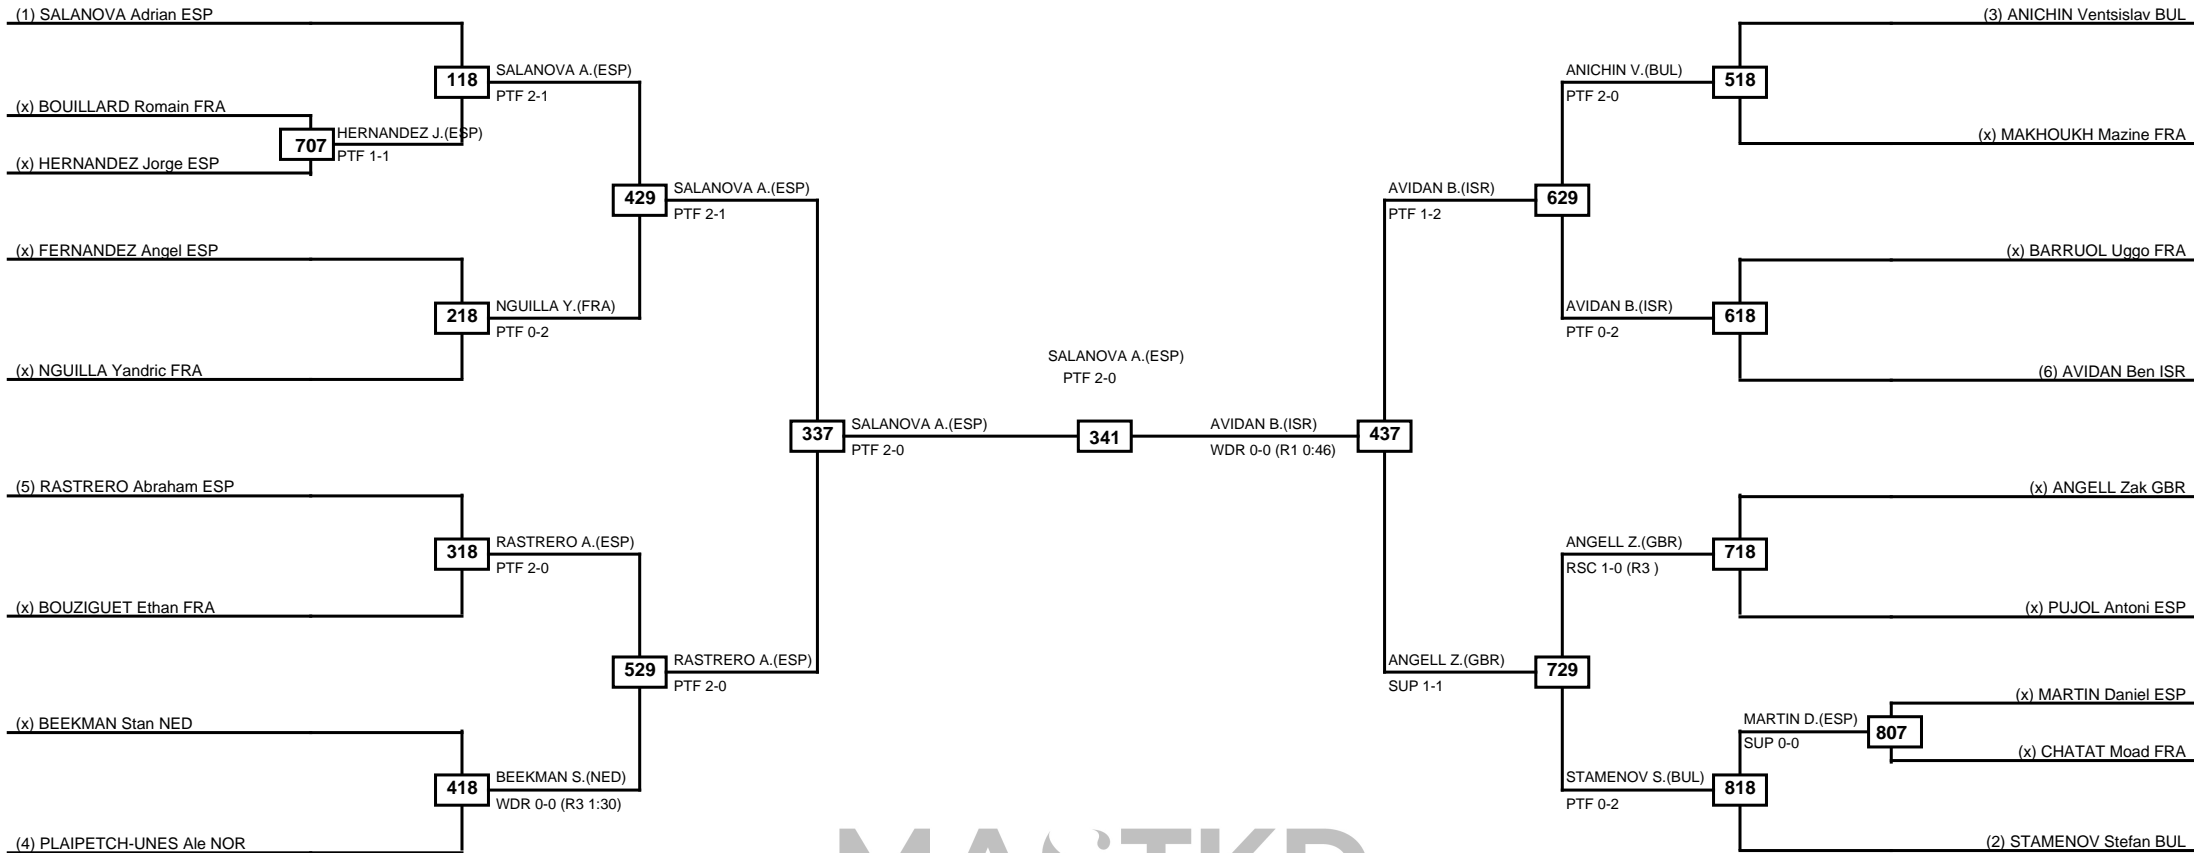

Quarterfinals Semifinals

Final

Semifinals

Quarterfinals

MASTKD

Classification
1 FERNANDEZ Mikel ESP
2 MARTIN Alejandro ESP
3 VALENCIA Aimar ESP
3 MALLO Iago ESP

LEGEND RSC: Win by Referee stops contest PTG: Win by Point gap SUP: Win by Superiority DSQ: Win by Disqualification DQB: Win by Disqualification for Unsportsmanlike behavior DWR: Win by double Withdrawal R: Round
 (x)Seed PFT: Win by Final score GDP: Win by Golden points WDR: Win by Withdrawal PUN: Win by Punitive declaration DDB: Double disqualification for Unsportsmanlike behavior DDQ: Double Disqualification

Round of 32 Round of 16 Quarterfinals Semifinals Final Semifinals Quarterfinals Round of 16 Round of 32

MASTKD

Classification
1 SALANOVA Adrian ESP
2 AVIDAN Ben ISR
3 RASTRERO Abraham ESP
3 ANGELL Zak GBR

LEGEND RSC: Win by Referee stops contest PTF: Win by Point gap SUP: Win by Superiority DSQ: Win by Disqualification DQB: Win by Disqualification for Unsportsmanlike behavior DWR: Win by double Withdrawal R: Round
 (x)Seed PFT: Win by Final score GDP: Win by Golden points WDR: Win by Withdrawal PUN: Win by Punitive declaration DDB: Double disqualification for Unsportsmanlike behavior DDQ: Double Disqualification