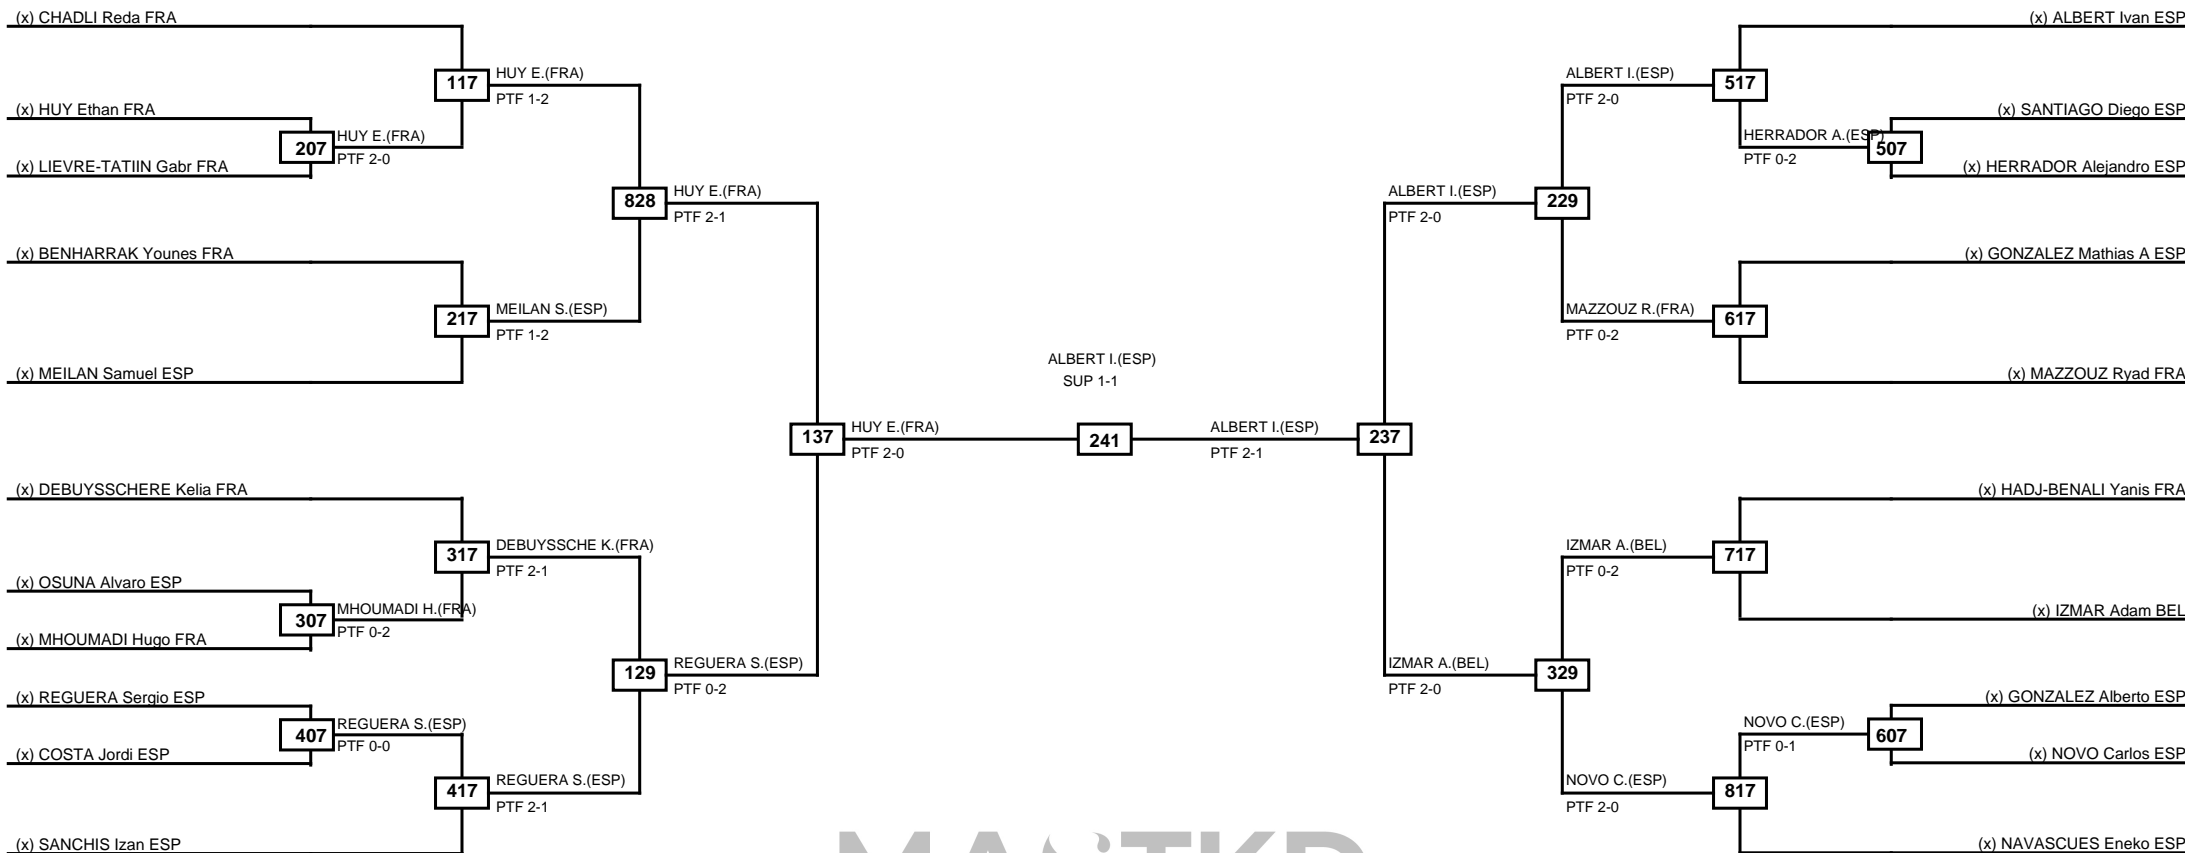

Round of 32   Round of 16   Quarterfinals   Semifinals   Final   Semifinals   Quarterfinals   Round of 16   Round of 32

MASTKD

Classification
1 ALBERT Ivan ESP
2 HUY Ethan FRA
3 IZMAR Adam BEL
3 REGUERA Sergio ESP

LEGEND RSC: Win by Referee stops contest   PTF: Win by Point gap   SUP: Win by Superiority   DSQ: Win by Disqualification   DQB: Win by Disqualification for Unsportsmanlike behavior   DWR: Win by double Withdrawal   R: Round
(x)Seed   PFT: Win by Final score   GDP: Win by Golden points   WDR: Win by Withdrawal   PUN: Win by Punitive declaration   DDB: Double disqualification for Unsportsmanlike behavior   DDQ: Double Disqualification