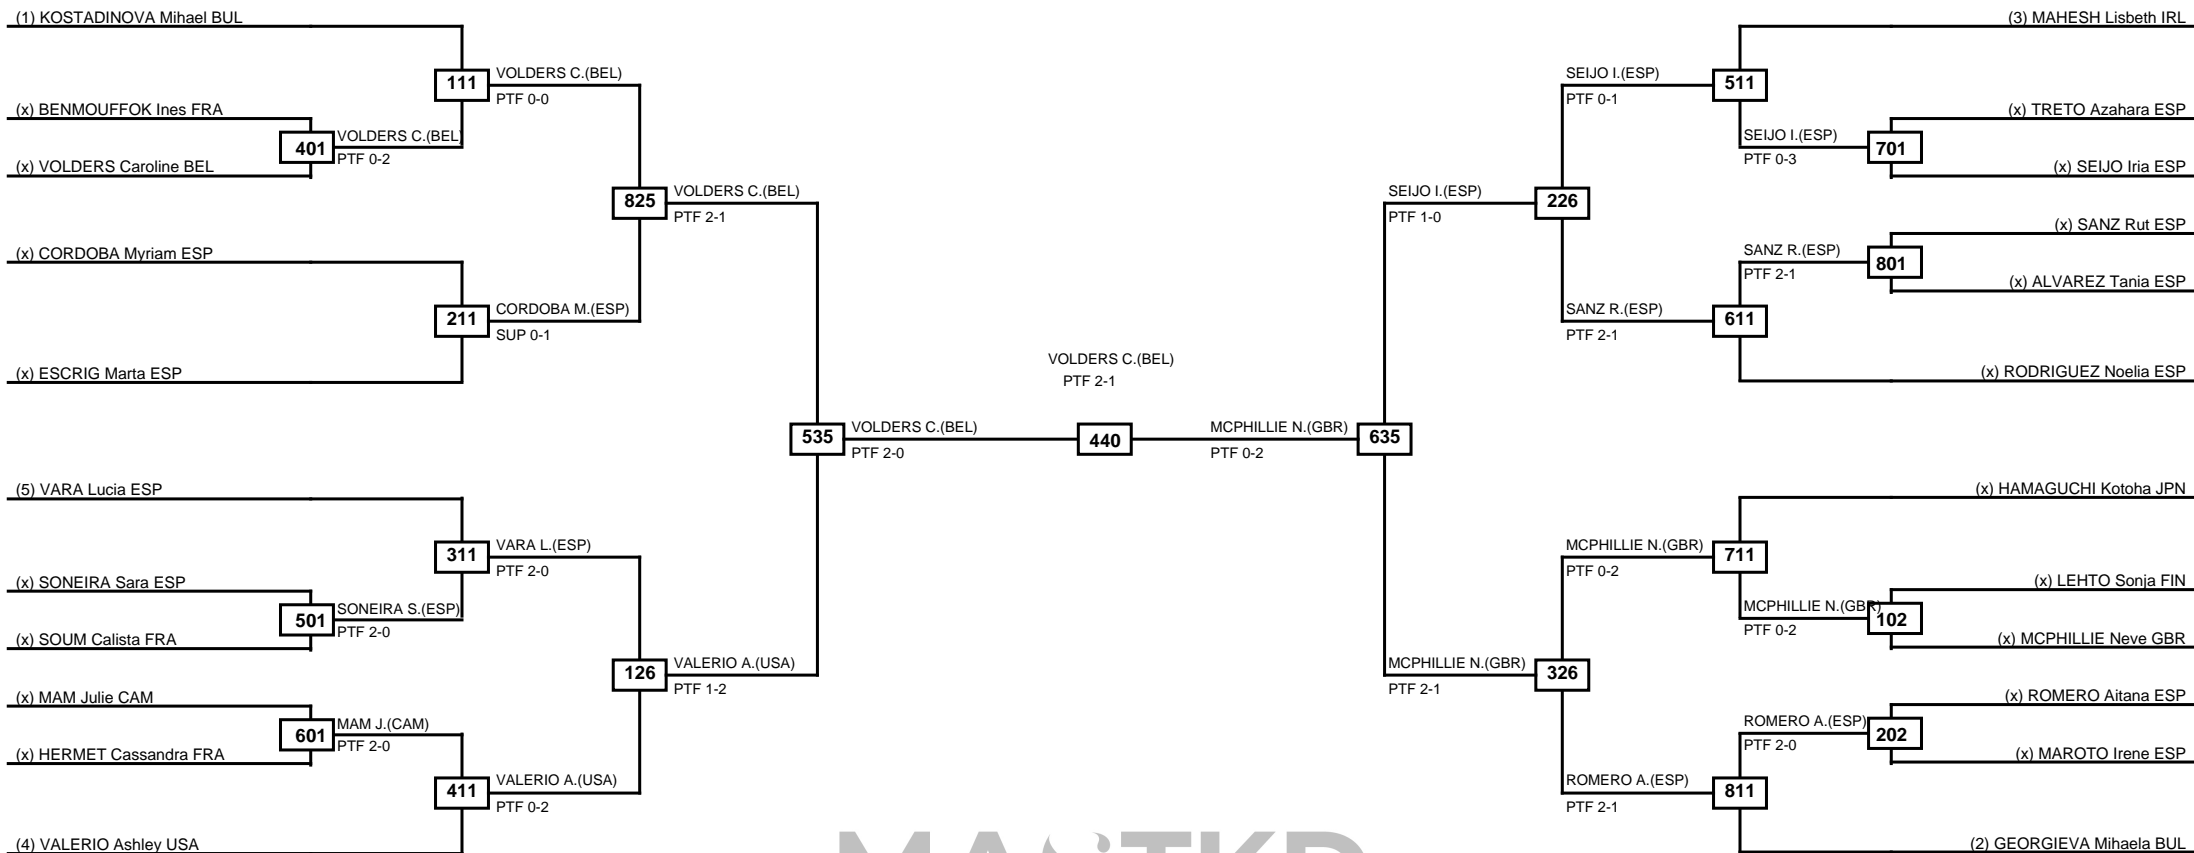

Quarterfinals Semifinals

Final

Semifinals

Quarterfinals

MASTKD

Classification
1 TROITINO Sergio ESP
2 BRINK Kevin SWE
3 RODRIGUEZ David ESP
3 TAPUTU Tama FRA

LEGEND RSC: Win by Referee stops contest PTG: Win by Point gap SUP: Win by Superiority DSQ: Win by Disqualification DQB: Win by Disqualification for Unsportsmanlike behavior DWR: Win by double Withdrawal R: Round
 (x)Seed PFT: Win by Final score GDP: Win by Golden points WDR: Win by Withdrawal PUN: Win by Punitive declaration DDB: Double disqualification for Unsportsmanlike behavior DDQ: Double Disqualification

Round of 32 Round of 16 Quarterfinals Semifinals Final Semifinals Quarterfinals Round of 16 Round of 32

MASTKD

Classification
1 VOLDERS Caroline BEL
2 MCPHILLIE Neve GBR
3 VALERIO Ashley USA
3 SEIJO Iria ESP