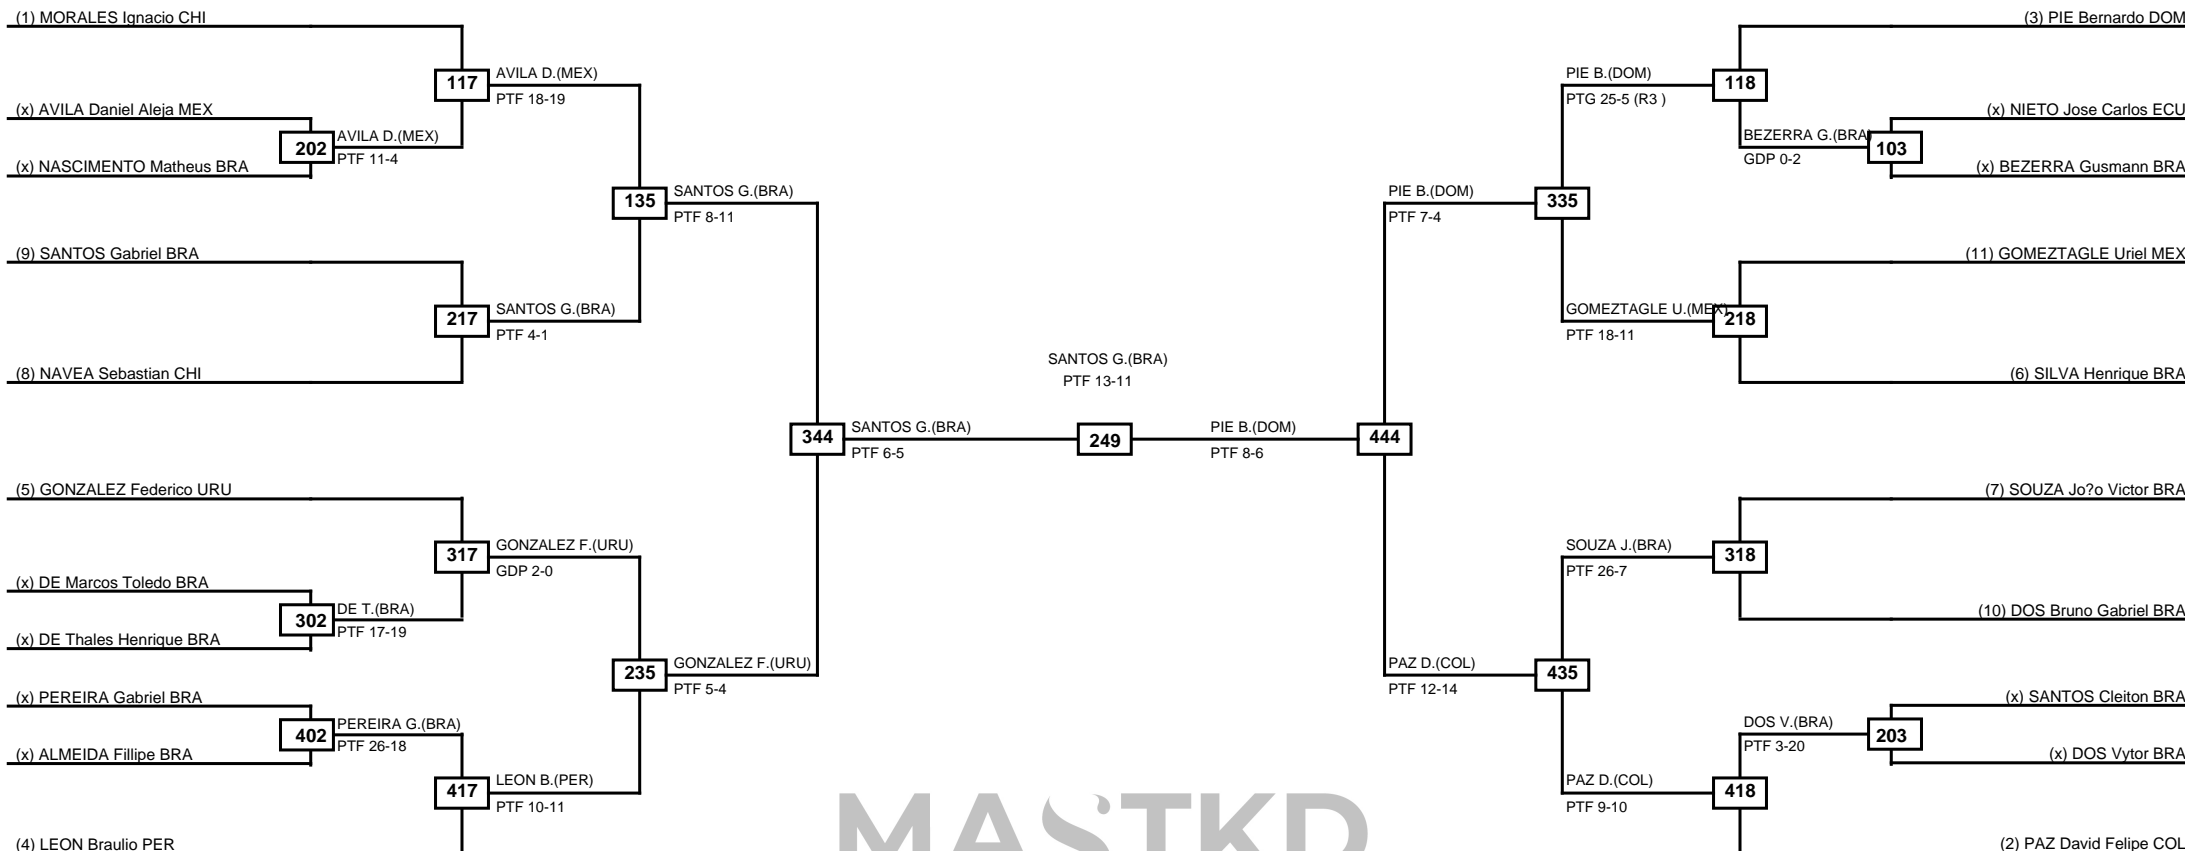

Round of 32   Round of 16   Quarterfinals   Semifinals   Final   Semifinals   Quarterfinals   Round of 16   Round of 32

MASTKD

Classification
1 SANTOS Gabriel BRA
2 PIE Bernardo DOM
3 GONZALEZ Federico URU
3 PAZ David Felipe COL

LEGEND   RSC: Win by Referee stops contest   PTF: Win by Point gap   SUP: Win by Superiority   DSQ: Win by Disqualification   DQB: Win by Disqualification for Unsportsmanlike behavior   DWR: Win by double Withdrawal   R: Round
(x)Seed   PFT: Win by Final score   GDP: Win by Golden points   WDR: Win by Withdrawal   PUN: Win by Punitive declaration   DDB: Double disqualification for Unsportsmanlike behavior   DDQ: Double Disqualification