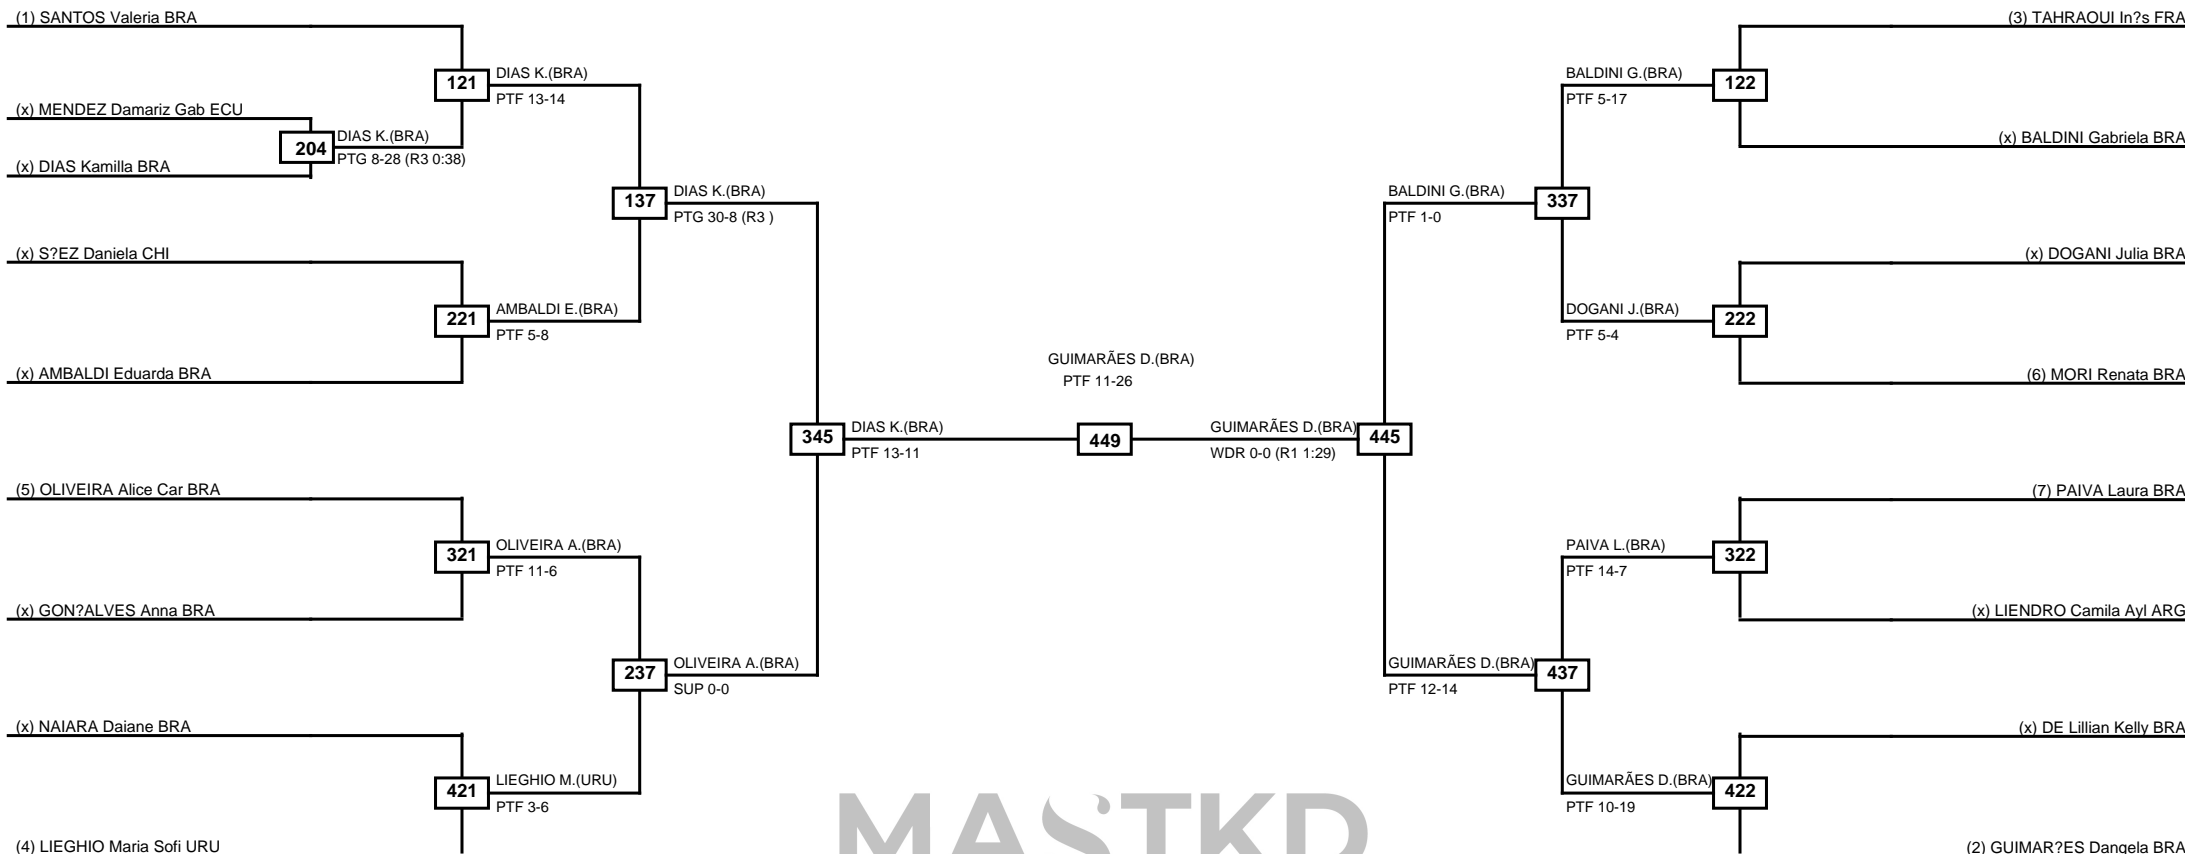

Round of 16 Quarterfinals Semifinals Final Semifinals Quarterfinals Round of 16

MASTKD

Classification
1 GREENWOOD Makayla USA
2 ROSSI Larissa Nascimento BRA
3 REIS Talisca BRA
3 ACOSTA Lourdes ARG

LEGEND RSC: Win by Referee stops contest PTG: Win by Point gap SUP: Win by Superiority DSQ: Win by Disqualification DQB: Win by Disqualification for Unsportsmanlike behavior DWR: Win by double Withdrawal R: Round
 (x)Seed PFT: Win by Final score GDP: Win by Golden points WDR: Win by Withdrawal PUN: Win by Punitive declaration DDB: Double disqualification for Unsportsmanlike behavior DDQ: Double Disqualification

Round of 16 Quarterfinals Semifinals

Final

Semifinals

Quarterfinals Round of 16

MASTKD

Classification
1 BARROS Nivea BRA
2 BEZERRA Camila BRA
3 RAMIREZ Andrea COL
3 ESPINOZA TACURI Fernanda ECU

LEGEND RSC: Win by Referee stops contest PTF: Win by Point gap SUP: Win by Superiority DSQ: Win by Disqualification DQB: Win by Disqualification for Unsportsmanlike behavior DWR: Win by double Withdrawal R: Round
 (x)Seed PFT: Win by Final score GDP: Win by Golden points WDR: Win by Withdrawal PUN: Win by Punitive declaration DDB: Double disqualification for Unsportsmanlike behavior DDQ: Double Disqualification

Round of 32 Round of 16 Quarterfinals Semifinals Final Semifinals Quarterfinals Round of 16 Round of 32

MASTKD

Classification
1 GUIMARÃES Dangelá BRA
2 DIAS Kamilla BRA
3 BALDINI Gabriela BRA
3 OLIVEIRA Alice Caroline BRA