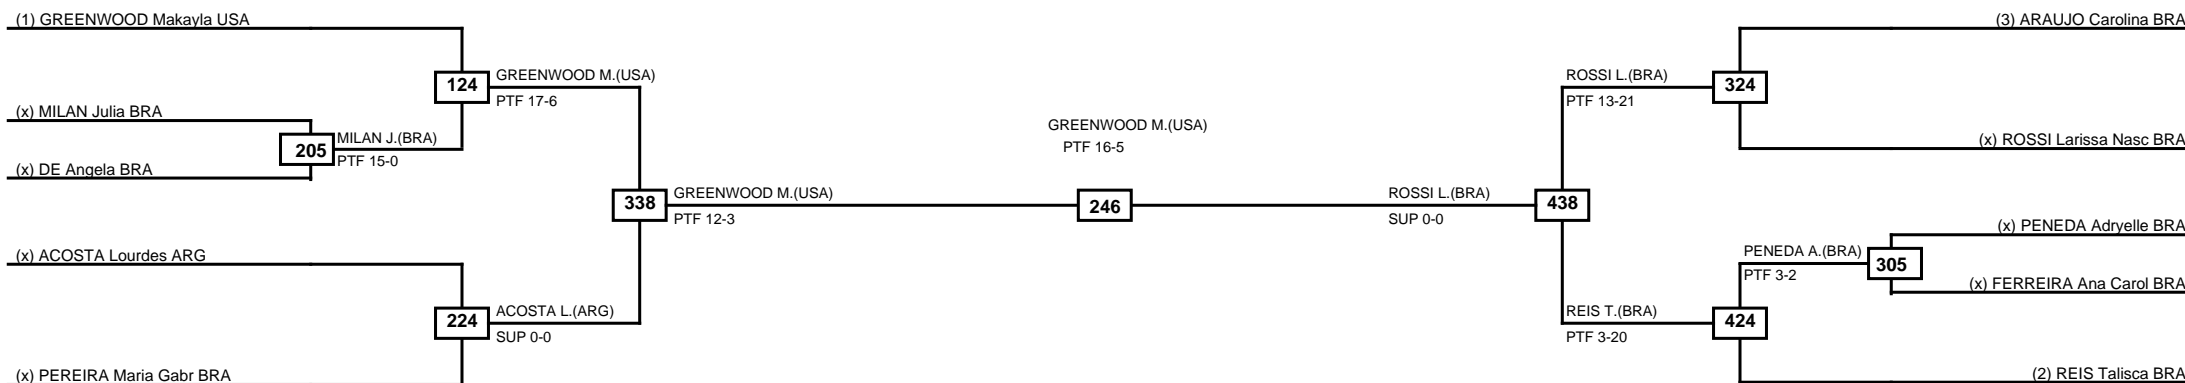

Semifinals

Final

Semifinals

MASTKD

Classification
1 GALACHO Raphaella BRA
2 DA Thaisa BRA
3 DANÁŠBIA Isnara BRA
3 OLIVEIRA Mikaela BRA

LEGEND RSC: Win by Referee stops contest PTG: Win by Point gap SUP: Win by Superiority DSQ: Win by Disqualification DQB: Win by Disqualification for Unsportsmanlike behavior DWR: Win by double Withdrawal R: Round
(x)Seed PFT: Win by Final score GDP: Win by Golden points WDR: Win by Withdrawal PUN: Win by Punitive declaration DDB: Double disqualification for Unsportsmanlike behavior DDQ: Double Disqualification

Round of 16 Quarterfinals Semifinals Final Semifinals Quarterfinals Round of 16

MASTKD

Classification
1 TITONELI Milena BRA
2 LIMA Paloma BRA
3 ABOUCHDAK Yasmine FRA
3 DOS Gabriela BRA

LEGEND RSC: Win by Referee stops contest PTG: Win by Point gap SUP: Win by Superiority DSQ: Win by Disqualification DQB: Win by Disqualification for Unsportsmanlike behavior DWR: Win by double Withdrawal R: Round
 (x)Seed PFT: Win by Final score GDP: Win by Golden points WDR: Win by Withdrawal PUN: Win by Punitive declaration DDB: Double disqualification for Unsportsmanlike behavior DDQ: Double Disqualification

Round of 16 Quarterfinals Semifinals Final Semifinals Quarterfinals Round of 16

MASTKD

Classification
1 GREENWOOD Makayla USA
2 ROSSI Larissa Nascimento BRA
3 REIS Talisca BRA
3 ACOSTA Lourdes ARG

LEGEND RSC: Win by Referee stops contest PTG: Win by Point gap SUP: Win by Superiority DSQ: Win by Disqualification DQB: Win by Disqualification for Unsportsmanlike behavior DWR: Win by double Withdrawal R: Round
 (x)Seed PFT: Win by Final score GDP: Win by Golden points WDR: Win by Withdrawal PUN: Win by Punitive declaration DDB: Double disqualification for Unsportsmanlike behavior DDQ: Double Disqualification