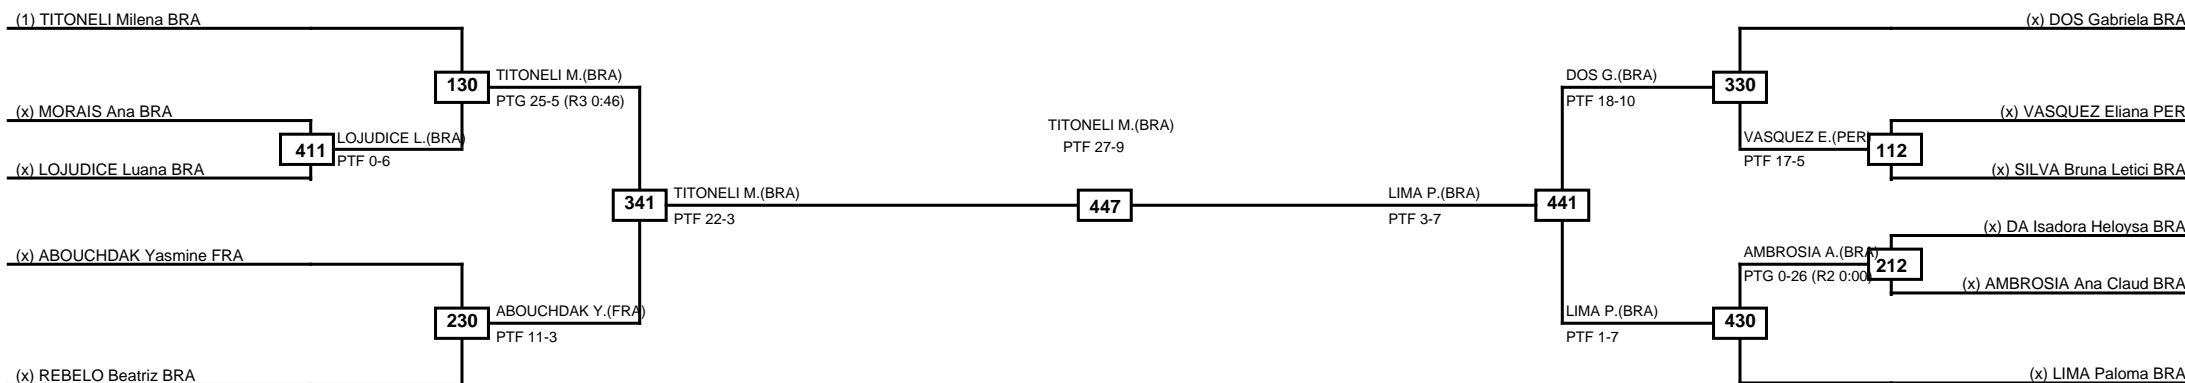

Round of 16
Quarterfinals
Semifinals
Final
Semifinals
Quarterfinals
Round of 16

MASTKD

Classification
1 HEALY Jonathan USA
2 ANN Alasan GAM
3 PEREIRA Patrik BRA
3 ALVES Pedro Arthur BRA

LEGEND RSC: Win by Referee stops contest PTF: Win by Point gap SUP: Win by Superiority DSQ: Win by Disqualification DQB: Win by Disqualification for Unsportsmanlike behavior DWR: Win by double Withdrawal R: Round
 (x)Seed PFT: Win by Final score GDP: Win by Golden points WDR: Win by Withdrawal PUN: Win by Punitive declaration DDB: Double disqualification for Unsportsmanlike behavior DDQ: Double Disqualification

Semifinals

Final

Semifinals

MASTKD

Classification
1 GALACHO Raphaella BRA
2 DA Thaisa BRA
3 DANÁŠBIA Isnara BRA
3 OLIVEIRA Mikaela BRA

LEGEND RSC: Win by Referee stops contest PTG: Win by Point gap SUP: Win by Superiority DSQ: Win by Disqualification DQB: Win by Disqualification for Unsportsmanlike behavior DWR: Win by double Withdrawal R: Round
(x)Seed PFT: Win by Final score GDP: Win by Golden points WDR: Win by Withdrawal PUN: Win by Punitive declaration DDB: Double disqualification for Unsportsmanlike behavior DDQ: Double Disqualification

Round of 16 Quarterfinals Semifinals Final Semifinals Quarterfinals Round of 16

MASTKD

Classification
1 TITONELI Milena BRA
2 LIMA Paloma BRA
3 ABOUCHDAK Yasmine FRA
3 DOS Gabriela BRA

LEGEND RSC: Win by Referee stops contest PTG: Win by Point gap SUP: Win by Superiority DSQ: Win by Disqualification DQB: Win by Disqualification for Unsportsmanlike behavior DWR: Win by double Withdrawal R: Round
 (x)Seed PFT: Win by Final score GDP: Win by Golden points WDR: Win by Withdrawal PUN: Win by Punitive declaration DDB: Double disqualification for Unsportsmanlike behavior DDQ: Double Disqualification