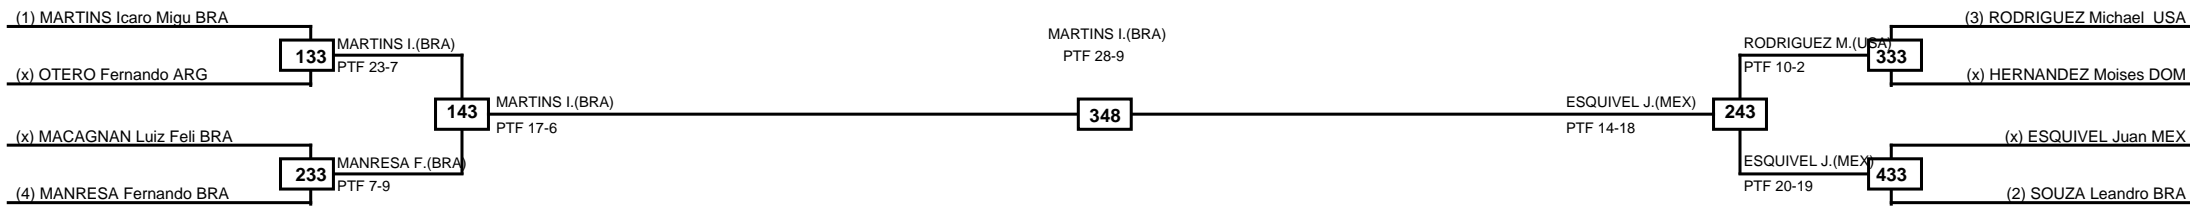

Quarterfinals	Semifinals	Final	Semifinals	Quarterfinals
---------------	------------	-------	------------	---------------

MASTKD

Classification
1 MARTINS Icaro Miguel BRA
2 ESQUIVEL Juan MEX
3 RODRIGUEZ Michael C. USA
3 MANRESA Fernando BRA

LEGEND	RSC: Win by Referee stops contest	PTG: Win by Point gap	SUP: Win by Superiority	DSQ: Win by Disqualification	DQB: Win by Disqualification for Unsportsmanlike behavior	DWR: Win by double Withdrawal	R: Round
(x)Seed	PFT: Win by Final score	GDP: Win by Golden points	WDR: Win by Withdrawal	PUN: Win by Punitive declaration	DDB: Double disqualification for Unsportsmanlike behavior	DDQ: Double Disqualification	