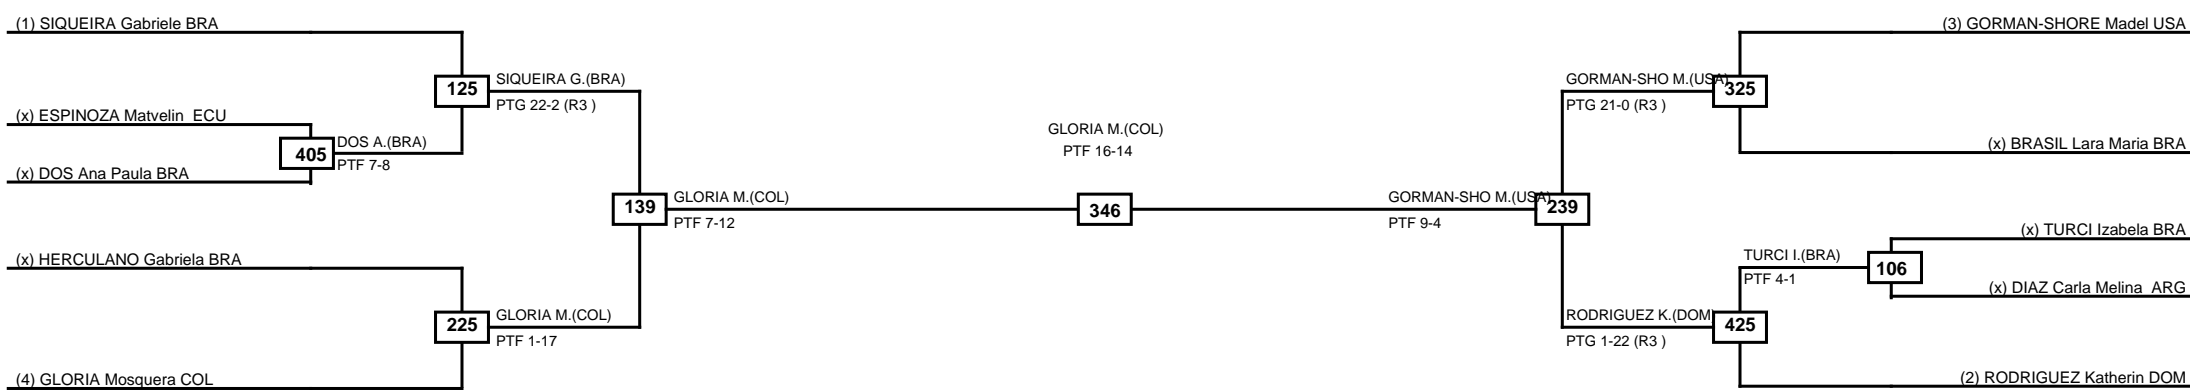

Round of 16 Quarterfinals Semifinals

Final

Semifinals

Quarterfinals Round of 16

MASTKD

Classification
1 BARROS Nivea BRA
2 BEZERRA Camila BRA
3 RAMIREZ Andrea COL
3 ESPINOZA TACURI Fernanda ECU

LEGEND RSC: Win by Referee stops contest PTF: Win by Point gap SUP: Win by Superiority DSQ: Win by Disqualification DQB: Win by Disqualification for Unsportsmanlike behavior DWR: Win by double Withdrawal R: Round
 (x)Seed PFT: Win by Final score GDP: Win by Golden points WDR: Win by Withdrawal PUN: Win by Punitive declaration DDB: Double disqualification for Unsportsmanlike behavior DDQ: Double Disqualification

Round of 32 Round of 16 Quarterfinals Semifinals Final Semifinals Quarterfinals Round of 16 Round of 32

MASTKD

Classification
1 GUIMARÃES Dangelá BRA
2 DIAS Kamilla BRA
3 BALDINI Gabriela BRA
3 OLIVEIRA Alice Caroline BRA

LEGEND RSC: Win by Referee stops contest PTF: Win by Point gap SUP: Win by Superiority DSQ: Win by Disqualification DQB: Win by Disqualification for Unsportsmanlike behavior DWR: Win by double Withdrawal R: Round
 (x)Seed PFT: Win by Final score GDP: Win by Golden points WDR: Win by Withdrawal PUN: Win by Punitive declaration DDB: Double disqualification for Unsportsmanlike behavior DDQ: Double Disqualification

Round of 16	Quarterfinals	Semifinals	Final	Semifinals	Quarterfinals	Round of 16
-------------	---------------	------------	-------	------------	---------------	-------------

MASTKD

Classification
1 GLORIA Mosquera COL
2 GORMAN-SHORE Madelynn USA
3 RODRIGUEZ Katherine DOM
3 SIQUEIRA Gabriele BRA