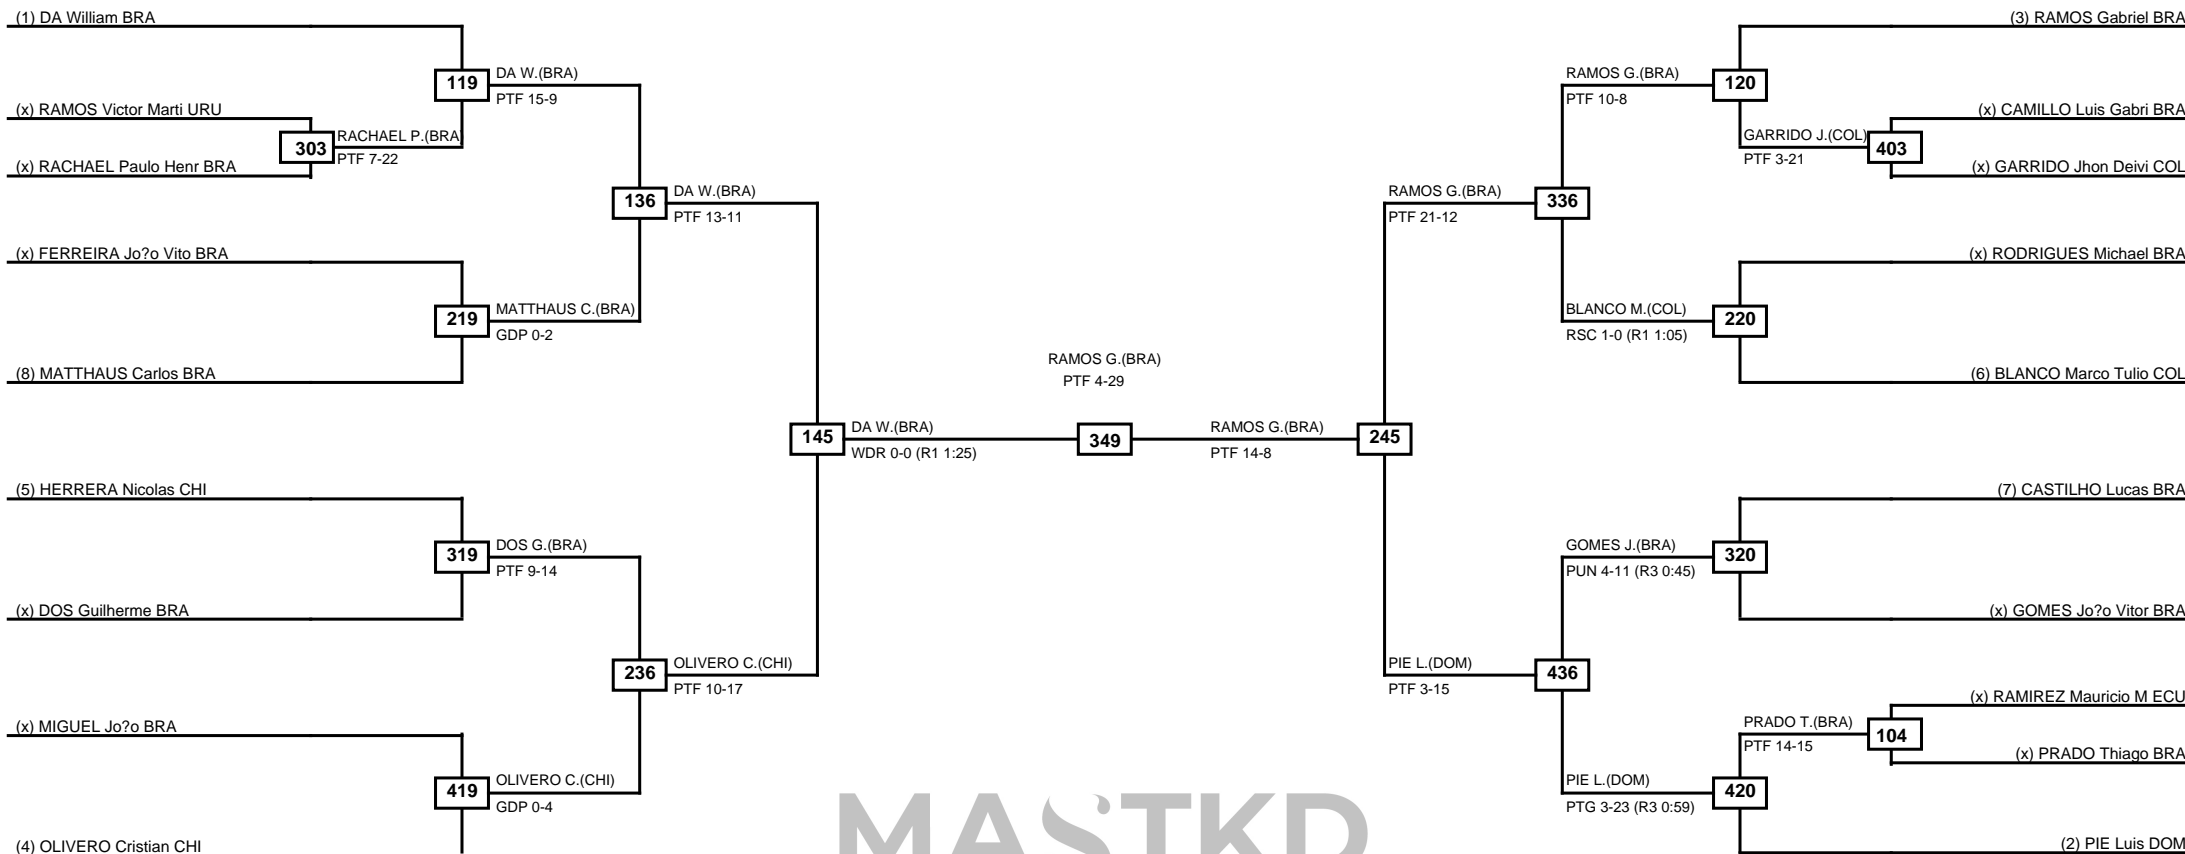

Round of 32   Round of 16   Quarterfinals   Semifinals   Final   Semifinals   Quarterfinals   Round of 16   Round of 32

MASTKD

Classification
1 RAMOS Gabriel BRA
2 DA William BRA
3 PIE Luis DOM
3 OLIVERO Cristian CHI

LEGEND   RSC: Win by Referee stops contest   PTF: Win by Point gap   SUP: Win by Superiority   DSQ: Win by Disqualification   DQB: Win by Disqualification for Unsportsmanlike behavior   DWR: Win by double Withdrawal   R: Round
(x)Seed   PFT: Win by Final score   GDP: Win by Golden points   WDR: Win by Withdrawal   PUN: Win by Punitive declaration   DDB: Double disqualification for Unsportsmanlike behavior   DDQ: Double Disqualification