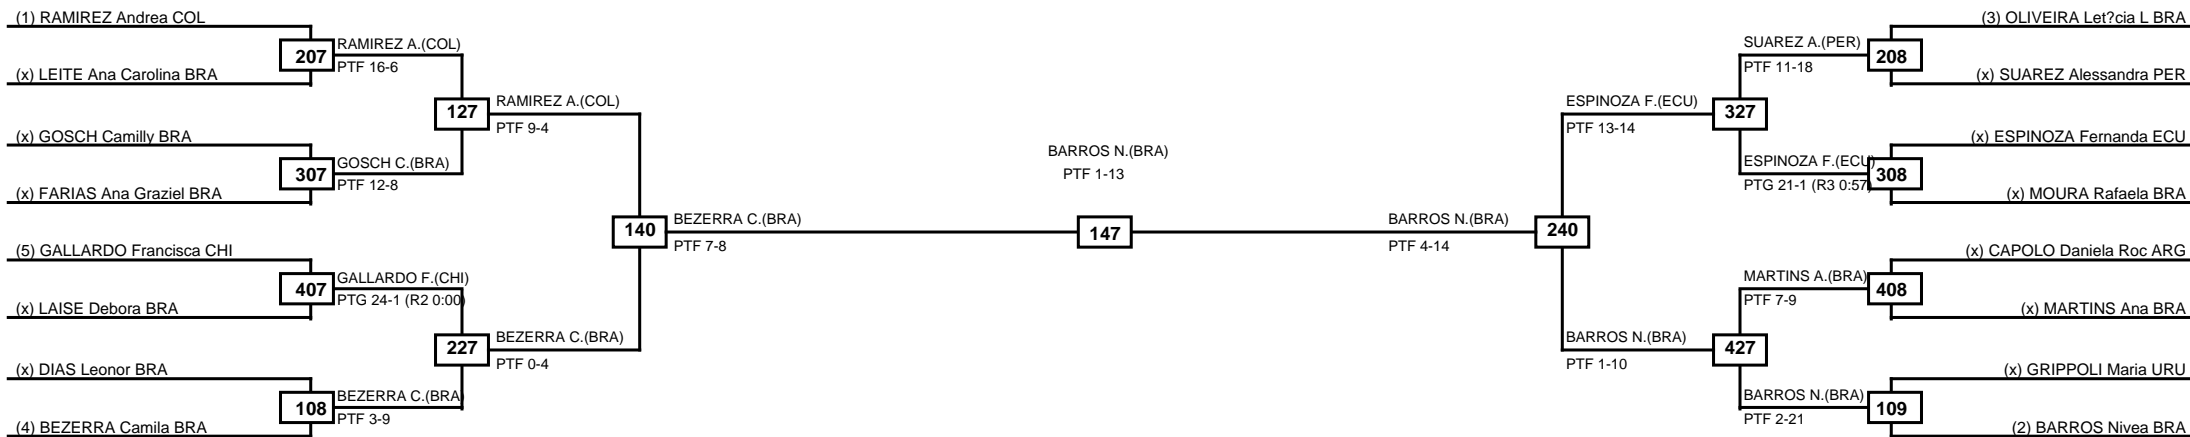

Round of 16 Quarterfinals Semifinals Final Semifinals Quarterfinals Round of 16

MASTKD

Classification
1 TITONELI Milena BRA
2 LIMA Paloma BRA
3 ABOUCHDAK Yasmine FRA
3 DOS Gabriela BRA

LEGEND RSC: Win by Referee stops contest PTG: Win by Point gap SUP: Win by Superiority DSQ: Win by Disqualification DQB: Win by Disqualification for Unsportsmanlike behavior DWR: Win by double Withdrawal R: Round
 (x)Seed PFT: Win by Final score GDP: Win by Golden points WDR: Win by Withdrawal PUN: Win by Punitive declaration DDB: Double disqualification for Unsportsmanlike behavior DDQ: Double Disqualification

Round of 16 Quarterfinals Semifinals Final Semifinals Quarterfinals Round of 16

MASTKD

Classification
1 GREENWOOD Makayla USA
2 ROSSI Larissa Nascimento BRA
3 REIS Talisca BRA
3 ACOSTA Lourdes ARG

LEGEND RSC: Win by Referee stops contest PTG: Win by Point gap SUP: Win by Superiority DSQ: Win by Disqualification DQB: Win by Disqualification for Unsportsmanlike behavior DWR: Win by double Withdrawal R: Round
 (x)Seed PFT: Win by Final score GDP: Win by Golden points WDR: Win by Withdrawal PUN: Win by Punitive declaration DDB: Double disqualification for Unsportsmanlike behavior DDQ: Double Disqualification

Round of 16 Quarterfinals Semifinals

Final

Semifinals

Quarterfinals Round of 16

MASTKD

Classification
1 BARROS Nivea BRA
2 BEZERRA Camila BRA
3 RAMIREZ Andrea COL
3 ESPINOZA TACURI Fernanda ECU

LEGEND RSC: Win by Referee stops contest PTF: Win by Point gap SUP: Win by Superiority DSQ: Win by Disqualification DQB: Win by Disqualification for Unsportsmanlike behavior DWR: Win by double Withdrawal R: Round
 (x)Seed PFT: Win by Final score GDP: Win by Golden points WDR: Win by Withdrawal PUN: Win by Punitive declaration DDB: Double disqualification for Unsportsmanlike behavior DDQ: Double Disqualification