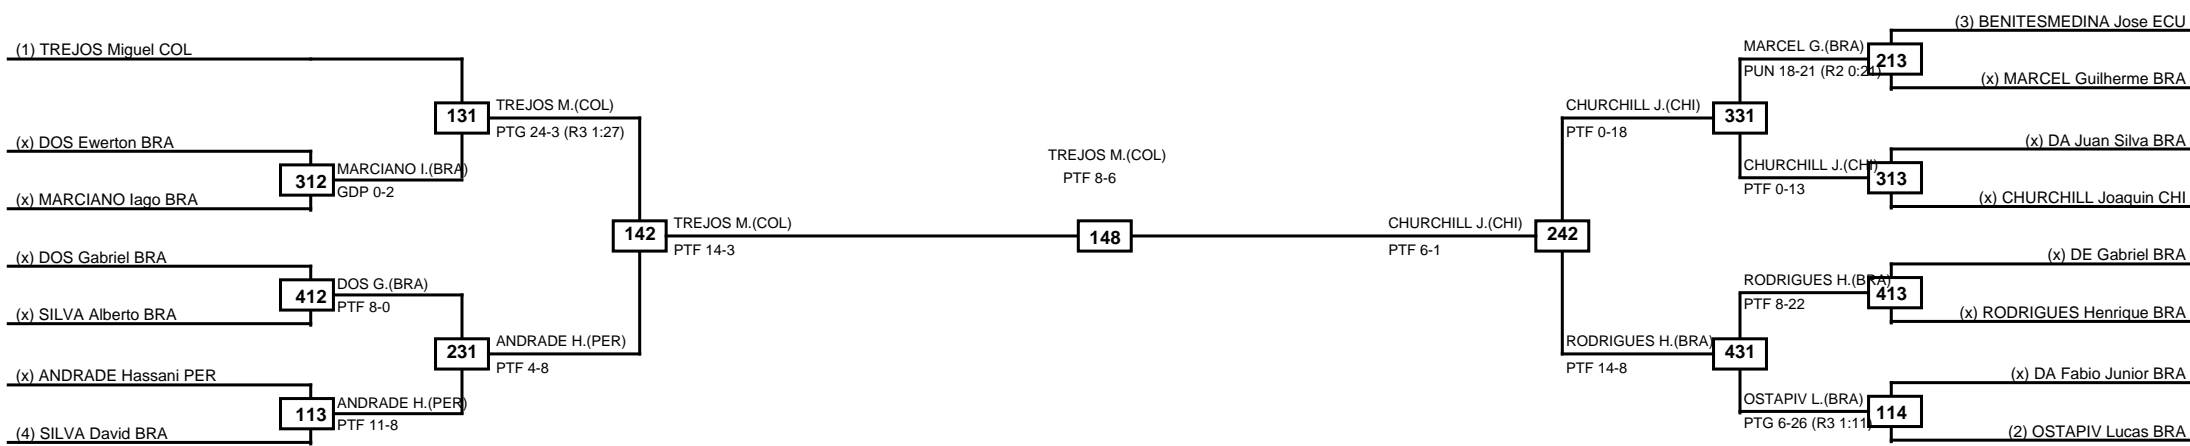

Quarterfinals	Semifinals	Final	Semifinals	Quarterfinals
---------------	------------	-------	------------	---------------

MASTKD

Classification
1 MARTINS Icaro Miguel BRA
2 ESQUIVEL Juan MEX
3 RODRIGUEZ Michael C. USA
3 MANRESA Fernando BRA

LEGEND	RSC: Win by Referee stops contest	PTG: Win by Point gap	SUP: Win by Superiority	DSQ: Win by Disqualification	DQB: Win by Disqualification for Unsportsmanlike behavior	DWR: Win by double Withdrawal	R: Round
(x)Seed	PFT: Win by Final score	GDP: Win by Golden points	WDR: Win by Withdrawal	PUN: Win by Punitive declaration	DDB: Double disqualification for Unsportsmanlike behavior	DDQ: Double Disqualification	

Round of 16	Quarterfinals	Semifinals	Final	Semifinals	Quarterfinals	Round of 16
-------------	---------------	------------	-------	------------	---------------	-------------

MASTKD

Classification
1 TREJOS Miguel COL
2 CHURCHILL Joaquin CHI
3 ANDRADE Hassani PER
3 RODRIGUES Henrique Marques BRA