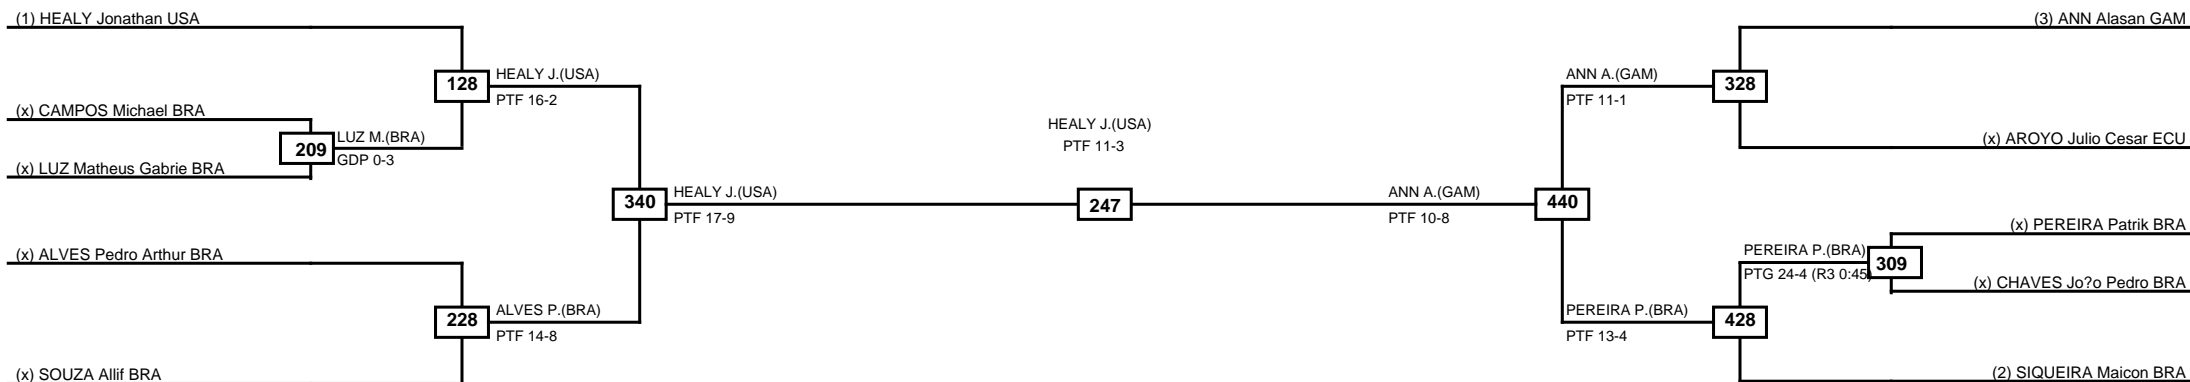

Round of 32 Round of 16 Quarterfinals Semifinals Final Semifinals Quarterfinals Round of 16 Round of 32

MASTKD

Classification
1 RAMOS Gabriel BRA
2 DA William BRA
3 PIE Luis DOM
3 OLIVERO Cristian CHI

LEGEND RSC: Win by Referee stops contest PTF: Win by Point gap SUP: Win by Superiority DSQ: Win by Disqualification DQB: Win by Disqualification for Unsportsmanlike behavior DWR: Win by double Withdrawal R: Round
 (x)Seed PFT: Win by Final score GDP: Win by Golden points WDR: Win by Withdrawal PUN: Win by Punitive declaration DDB: Double disqualification for Unsportsmanlike behavior DDQ: Double Disqualification

Round of 16
Quarterfinals
Semifinals
Final
Semifinals
Quarterfinals
Round of 16

MASTKD

Classification
1 HEALY Jonathan USA
2 ANN Alasan GAM
3 PEREIRA Patrik BRA
3 ALVES Pedro Arthur BRA

LEGEND RSC: Win by Referee stops contest PTF: Win by Point gap SUP: Win by Superiority DSQ: Win by Disqualification DQB: Win by Disqualification for Unsportsmanlike behavior DWR: Win by double Withdrawal R: Round
 (x)Seed PFT: Win by Final score GDP: Win by Golden points WDR: Win by Withdrawal PUN: Win by Punitive declaration DDB: Double disqualification for Unsportsmanlike behavior DDQ: Double Disqualification

Semifinals

Final

Semifinals

MASTKD

Classification
1 GALACHO Raphaella BRA
2 DA Thaisa BRA
3 DANÁŠBIA Isnara BRA
3 OLIVEIRA Mikaela BRA

LEGEND RSC: Win by Referee stops contest PTG: Win by Point gap SUP: Win by Superiority DSQ: Win by Disqualification DQB: Win by Disqualification for Unsportsmanlike behavior DWR: Win by double Withdrawal R: Round
(x)Seed PFT: Win by Final score GDP: Win by Golden points WDR: Win by Withdrawal PUN: Win by Punitive declaration DDB: Double disqualification for Unsportsmanlike behavior DDQ: Double Disqualification