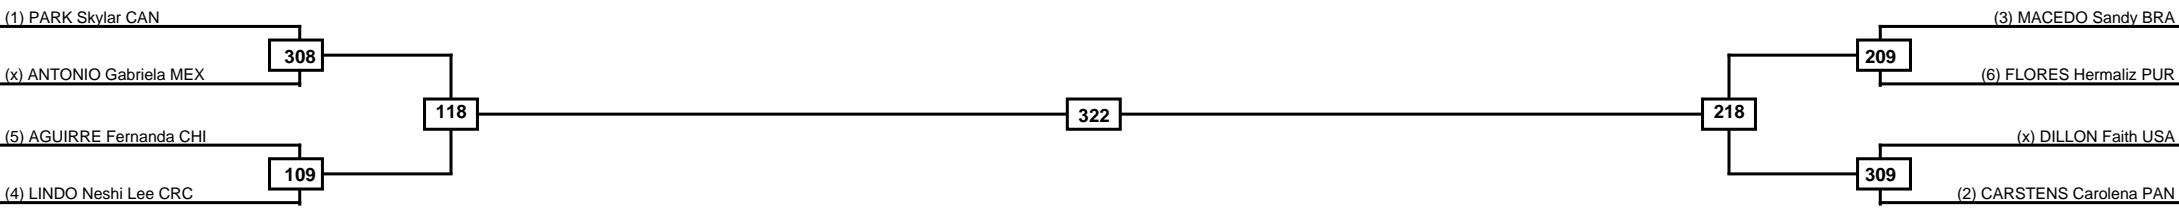

Quarterfinals	Semifinals	Final	Semifinals	Quarterfinals

Classification
1
2
3
3

LEGEND	RSC: Win by Referee stops contest	PTG: Win by Point gap	SUP: Win by Superiority	DSQ: Win by Disqualification	DQB: Win by Disqualification for Unsportsmanlike behavior	DWR: Win by double Withdrawal	R: Round
(x)Seed	PFT: Win by Final score	GDP: Win by Golden points	WDR: Win by Withdrawal	PUN: Win by Punitive declaration	DDB: Double disqualification for Unsportsmanlike behavior	DDQ: Double Disqualification