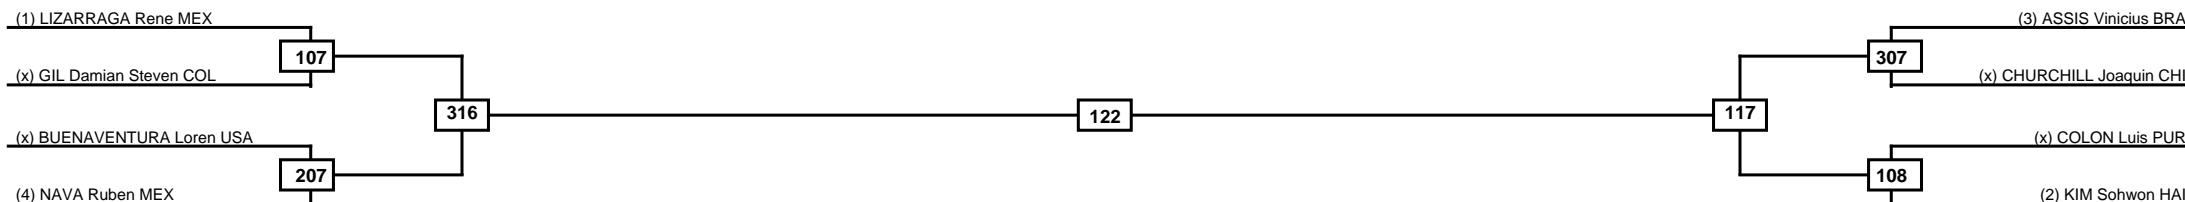

Round of 16	Quarterfinals	Semifinals	Final	Semifinals	Quarterfinals	Round of 16
-------------	---------------	------------	-------	------------	---------------	-------------

Classification
1
2
3
3

LEGEND	RSC: Win by Referee stops contest	PTG: Win by Point gap	SUP: Win by Superiority	DSQ: Win by Disqualification	DQB: Win by Disqualification for Unsportsmanlike behavior	DWR: Win by double Withdrawal	R: Round
	(x)Seed	PFT: Win by Final score	GDP: Win by Golden points	WDR: Win by Withdrawal	PUN: Win by Punitive declaration	DDB: Double disqualification for Unsportsmanlike behavior	DDQ: Double Disqualification

Quarterfinals Semifinals

Final

Semifinals

Quarterfinals

Classification
1
2
3
3

LEGEND RSC: Win by Referee stops contest PTG: Win by Point gap SUP: Win by Superiority DSQ: Win by Disqualification DQB: Win by Disqualification for Unsportsmanlike behavior DWR: Win by double Withdrawal R: Round
 (x)Seed PFT: Win by Final score GDP: Win by Golden points WDR: Win by Withdrawal PUN: Win by Punitive declaration DDB: Double disqualification for Unsportsmanlike behavior DDQ: Double Disqualification

Round of 16	Quarterfinals	Semifinals	Final	Semifinals	Quarterfinals	Round of 16
-------------	---------------	------------	-------	------------	---------------	-------------

Classification
1
2
3
3

LEGEND	RSC: Win by Referee stops contest	PTG: Win by Point gap	SUP: Win by Superiority	DSQ: Win by Disqualification	DQB: Win by Disqualification for Unsportsmanlike behavior	DWR: Win by double Withdrawal	R: Round
	PFT: Win by Final score	GDP: Win by Golden points	WDR: Win by Withdrawal	PUN: Win by Punitive declaration	DDB: Double disqualification for Unsportsmanlike behavior	DDQ: Double Disqualification	