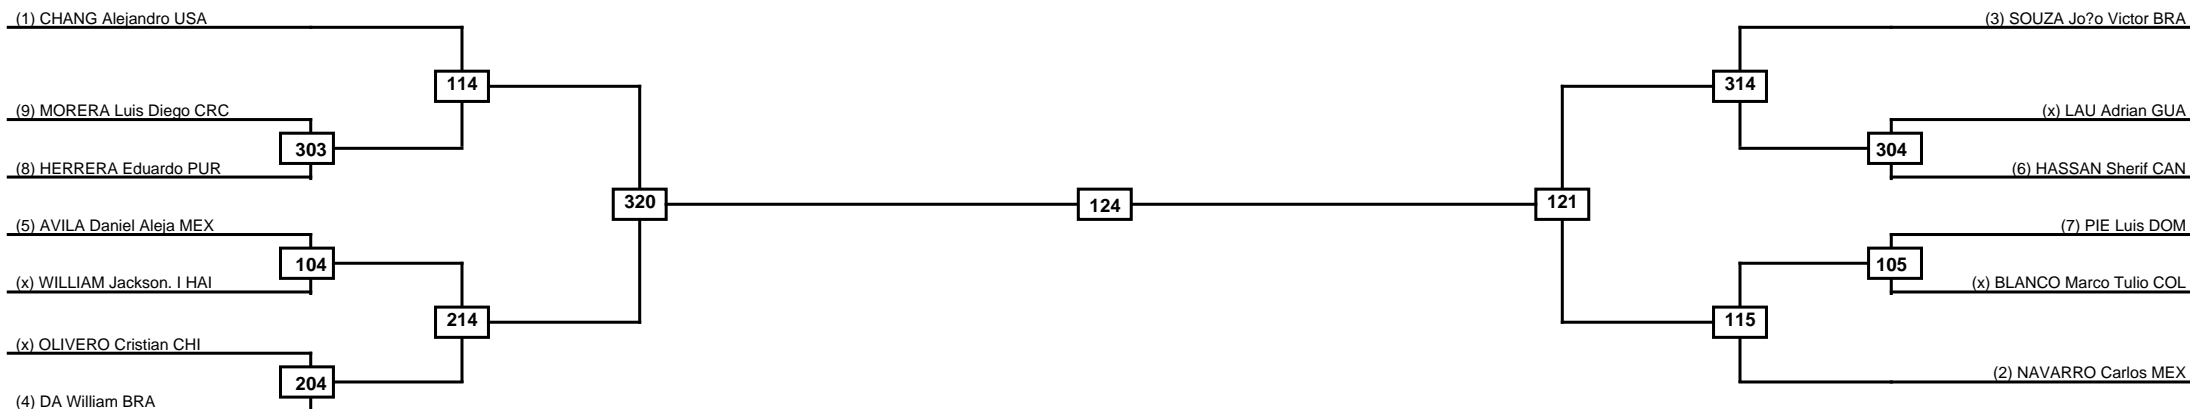

Round of 16	Quarterfinals	Semifinals	Final	Semifinals	Quarterfinals	Round of 16

Classification
1
2
3
3

LEGEND	RSC: Win by Referee stops contest	PTG: Win by Point gap	SUP: Win by Superiority	DSQ: Win by Disqualification	DQB: Win by Disqualification for Unsportsmanlike behavior	DWR: Win by double Withdrawal	R: Round
	(x)Seed	PFT: Win by Final score	GDP: Win by Golden points	WDR: Win by Withdrawal	PUN: Win by Punitive declaration	DDB: Double disqualification for Unsportsmanlike behavior	DDQ: Double Disqualification