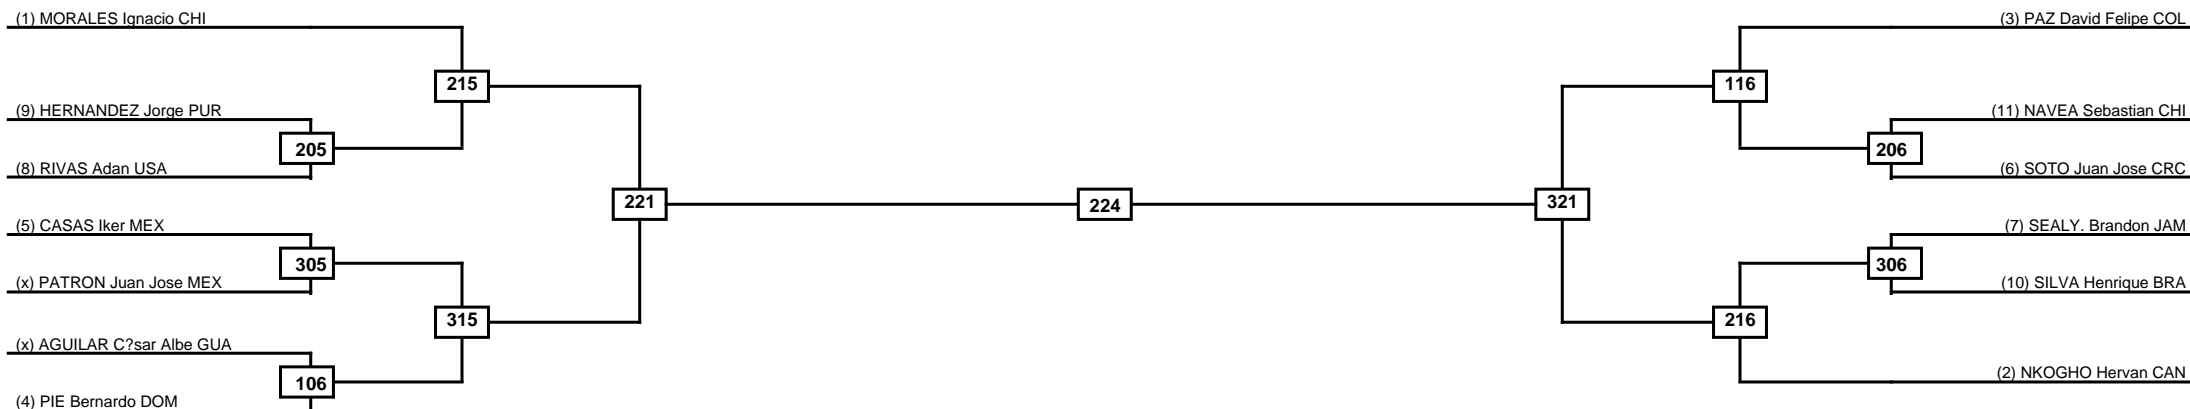

Round of 16	Quarterfinals	Semifinals	Final	Semifinals	Quarterfinals	Round of 16
-------------	---------------	------------	-------	------------	---------------	-------------

Classification
1
2
3
3

LEGEND	RSC: Win by Referee stops contest	PTG: Win by Point gap	SUP: Win by Superiority	DSQ: Win by Disqualification	DQB: Win by Disqualification for Unsportsmanlike behavior	DWR: Win by double Withdrawal	R: Round
	(x)Seed	PFT: Win by Final score	GDP: Win by Golden points	WDR: Win by Withdrawal	PUN: Win by Punitive declaration	DDB: Double disqualification for Unsportsmanlike behavior	DDQ: Double Disqualification

Quarterfinals Semifinals

Final

Semifinals

Quarterfinals

Classification
1
2
3
3

LEGEND RSC: Win by Referee stops contest PTG: Win by Point gap SUP: Win by Superiority DSQ: Win by Disqualification DQB: Win by Disqualification for Unsportsmanlike behavior DWR: Win by double Withdrawal R: Round
 (x)Seed PFT: Win by Final score GDP: Win by Golden points WDR: Win by Withdrawal PUN: Win by Punitive declaration DDB: Double disqualification for Unsportsmanlike behavior DDQ: Double Disqualification

Round of 16	Quarterfinals	Semifinals	Final	Semifinals	Quarterfinals	Round of 16
-------------	---------------	------------	-------	------------	---------------	-------------

Classification
1
2
3
3

LEGEND	RSC: Win by Referee stops contest	PTG: Win by Point gap	SUP: Win by Superiority	DSQ: Win by Disqualification	DQB: Win by Disqualification for Unsportsmanlike behavior	DWR: Win by double Withdrawal	R: Round
	PFT: Win by Final score	GDP: Win by Golden points	WDR: Win by Withdrawal	PUN: Win by Punitive declaration	DDB: Double disqualification for Unsportsmanlike behavior	DDQ: Double Disqualification	