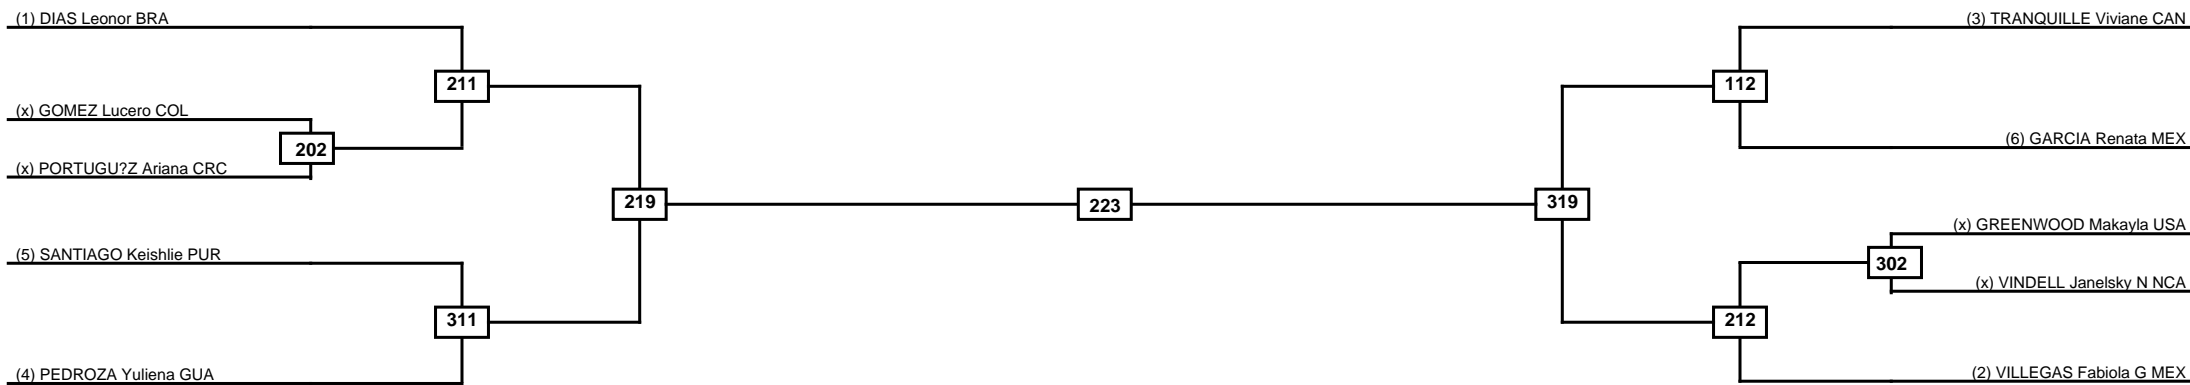

Round of 16	Quarterfinals	Semifinals	Final	Semifinals	Quarterfinals	Round of 16

Classification
1
2
3
3

LEGEND	RSC: Win by Referee stops contest	PTG: Win by Point gap	SUP: Win by Superiority	DSQ: Win by Disqualification	DQB: Win by Disqualification for Unsportsmanlike behavior	DWR: Win by double Withdrawal	R: Round
(x)Seed	PFT: Win by Final score	GDP: Win by Golden points	WDR: Win by Withdrawal	PUN: Win by Punitive declaration	DDB: Double disqualification for Unsportsmanlike behavior	DDQ: Double Disqualification