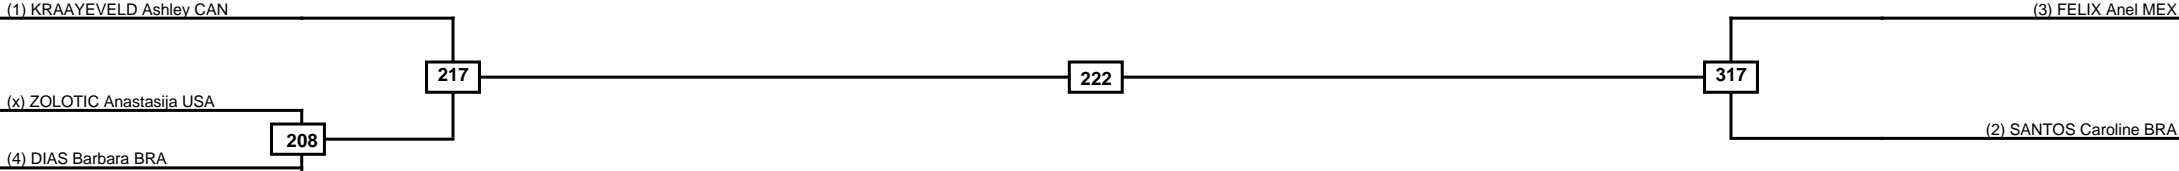

Quarterfinals	Semifinals	Final	Semifinals	Quarterfinals

Classification
1
2
3
3

LEGEND	RSC: Win by Referee stops contest	PTG: Win by Point gap	SUP: Win by Superiority	DSQ: Win by Disqualification	DQB: Win by Disqualification for Unsportsmanlike behavior	DWR: Win by double Withdrawal	R: Round
	(x)Seed	PFT: Win by Final score	GDP: Win by Golden points	WDR: Win by Withdrawal	PUN: Win by Punitive declaration	DDB: Double disqualification for Unsportsmanlike behavior	DDQ: Double Disqualification