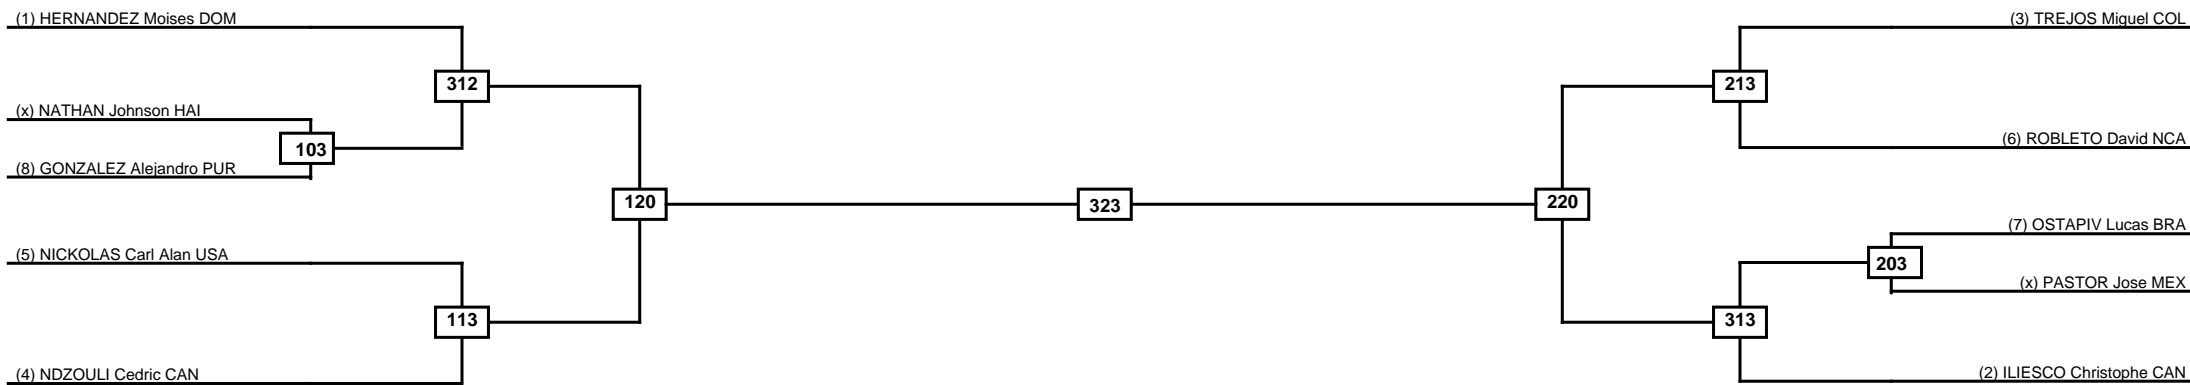

Round of 16	Quarterfinals	Semifinals	Final	Semifinals	Quarterfinals	Round of 16
-------------	---------------	------------	-------	------------	---------------	-------------

Classification
1
2
3
3

LEGEND	RSC: Win by Referee stops contest	PTG: Win by Point gap	SUP: Win by Superiority	DSQ: Win by Disqualification	DQB: Win by Disqualification for Unsportsmanlike behavior	DWR: Win by double Withdrawal	R: Round
	(x)Seed	PFT: Win by Final score	GDP: Win by Golden points	WDR: Win by Withdrawal	PUN: Win by Punitive declaration	DDB: Double disqualification for Unsportsmanlike behavior	DDQ: Double Disqualification

Quarterfinals Semifinals

Final

Semifinals

Quarterfinals

Classification
1
2
3
3

LEGEND RSC: Win by Referee stops contest PTG: Win by Point gap SUP: Win by Superiority DSQ: Win by Disqualification DQB: Win by Disqualification for Unsportsmanlike behavior DWR: Win by double Withdrawal R: Round
 (x)Seed PFT: Win by Final score GDP: Win by Golden points WDR: Win by Withdrawal PUN: Win by Punitive declaration DDB: Double disqualification for Unsportsmanlike behavior DDQ: Double Disqualification

Round of 16	Quarterfinals	Semifinals	Final	Semifinals	Quarterfinals	Round of 16
-------------	---------------	------------	-------	------------	---------------	-------------

Classification
1
2
3
3

LEGEND	RSC: Win by Referee stops contest	PTG: Win by Point gap	SUP: Win by Superiority	DSQ: Win by Disqualification	DQB: Win by Disqualification for Unsportsmanlike behavior	DWR: Win by double Withdrawal	R: Round
	PFT: Win by Final score	GDP: Win by Golden points	WDR: Win by Withdrawal	PUN: Win by Punitive declaration	DDB: Double disqualification for Unsportsmanlike behavior	DDQ: Double Disqualification	