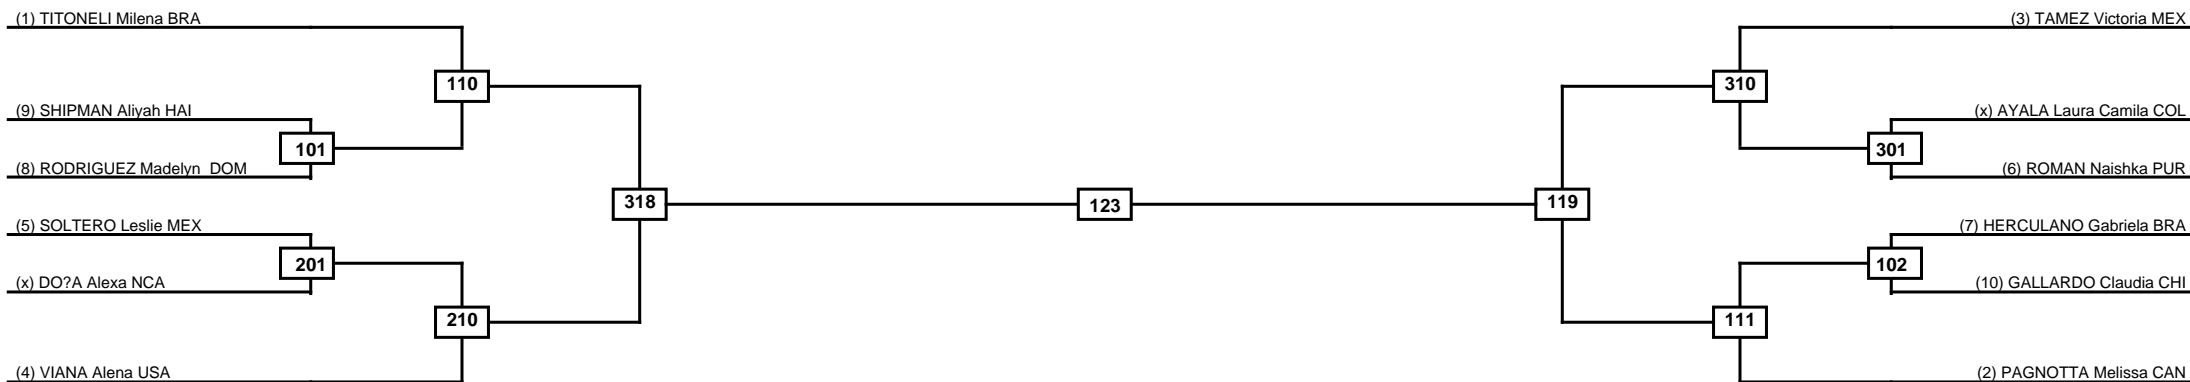

Round of 16	Quarterfinals	Semifinals	Final	Semifinals	Quarterfinals	Round of 16
-------------	---------------	------------	-------	------------	---------------	-------------

Classification
1
2
3
3

LEGEND	RSC: Win by Referee stops contest	PTG: Win by Point gap	SUP: Win by Superiority	DSQ: Win by Disqualification	DQB: Win by Disqualification for Unsportsmanlike behavior	DWR: Win by double Withdrawal	R: Round
	PFT: Win by Final score	GDP: Win by Golden points	WDR: Win by Withdrawal	PUN: Win by Punitive declaration	DDB: Double disqualification for Unsportsmanlike behavior	DDQ: Double Disqualification	

Round of 16	Quarterfinals	Semifinals	Final	Semifinals	Quarterfinals	Round of 16
-------------	---------------	------------	-------	------------	---------------	-------------

Classification
1
2
3
3

LEGEND	RSC: Win by Referee stops contest	PTG: Win by Point gap	SUP: Win by Superiority	DSQ: Win by Disqualification	DQB: Win by Disqualification for Unsportsmanlike behavior	DWR: Win by double Withdrawal	R: Round
	(x)Seed	PFT: Win by Final score	GDP: Win by Golden points	WDR: Win by Withdrawal	PUN: Win by Punitive declaration	DDB: Double disqualification for Unsportsmanlike behavior	DDQ: Double Disqualification