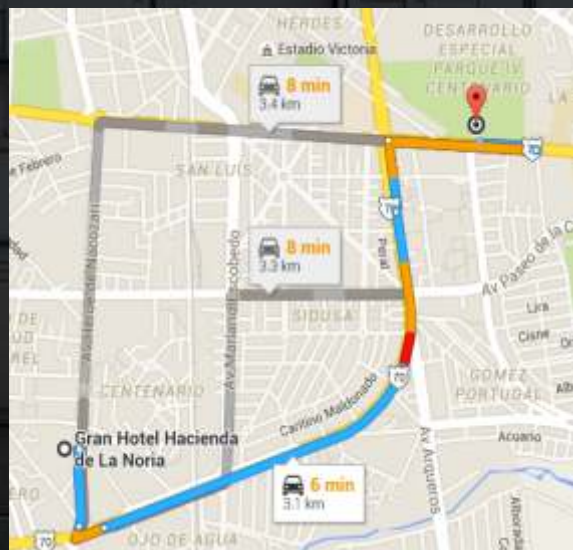

HACIENDA LA NORIA

CATEGORY

5 Stars

ADDRESS

Av. Heroe de Nacozari Sur # 1401
Col: La Salud
Aguascalientes, Mexico

SERVICES

- Restaurant
- Bar
- Pool
- Wi-Fi access
- Business Center
- Air conditioner

DISTANCE

RATE (USD)

Single $ 108.00
Double $ 108.00

The Rate include

- Tax
- Breakfast