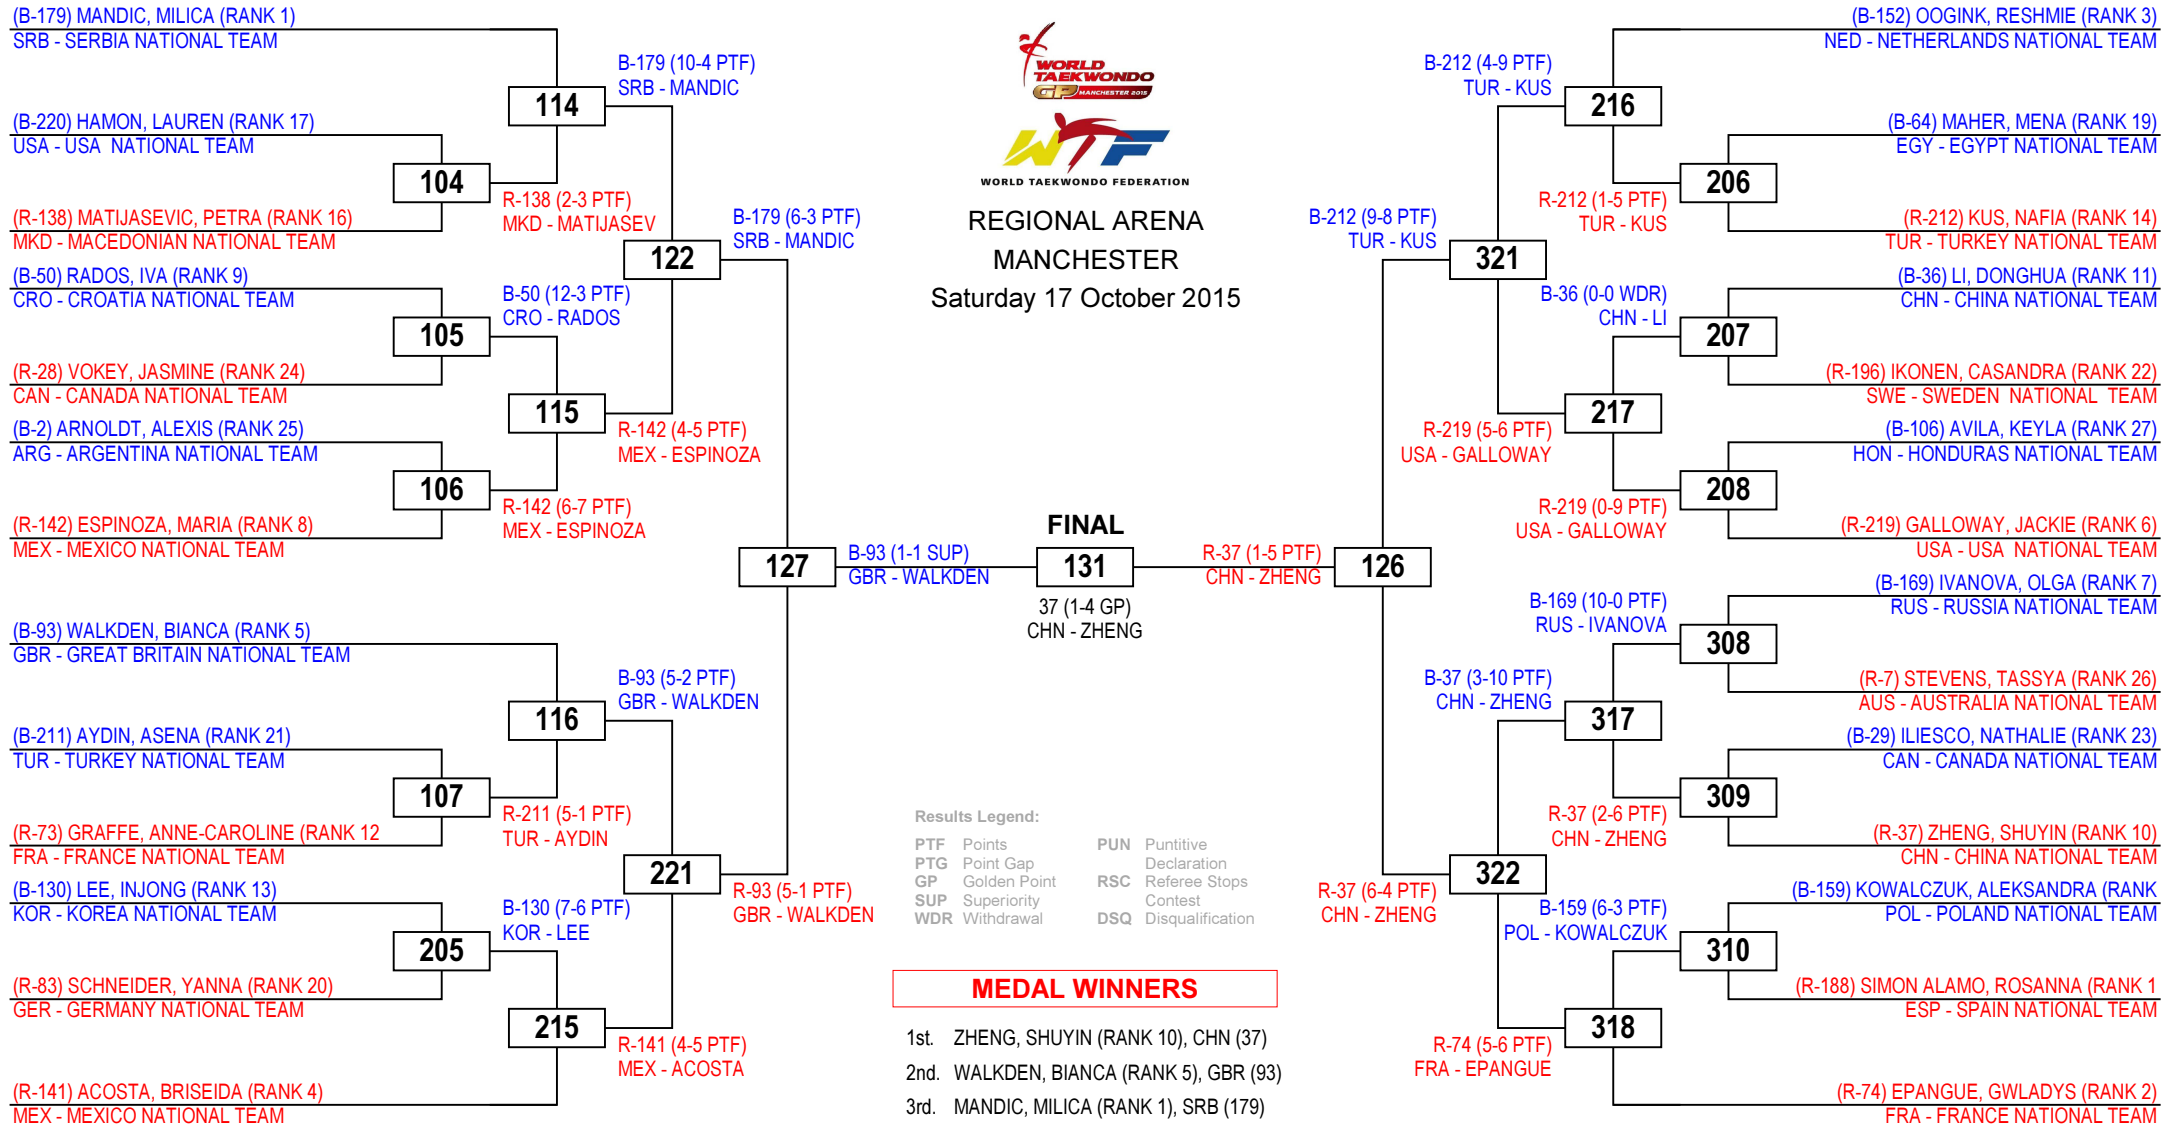

2015 WTF WORLD GRAND-PRIX SERIES 3 - WTF G4

Seniors Female A -57

Competitors: 26

REGIONAL ARENA
MANCHESTER
Saturday 17 October 2015

©2008 - 2015 Martial Arts Systems & Supplies - www.ma-regonline.com - Licensed to Martial Arts Systems & Supplies

Round 32

Round 16

Quarter Final

Semi Final

Final

Semi Final

Quarter Final

Round 16

Round 32

MasTKD.com

2015 WTF WORLD GRAND-PRIX SERIES 3 - WTF G4

Seniors Female A +67

Competitors: 27

REGIONAL ARENA
MANCHESTER
Saturday 17 October 2015

2015 WTF WORLD GRAND-PRIX SERIES 3 - WTF G4

Seniors Male A -58

Competitors: 27

REGIONAL ARENA
MANCHESTER
Saturday 17 October 2015

©2008 - 2015 Martial Arts Systems & Supplies - www.ma-regonline.com - Licensed to Martial Arts Systems & Supplies

Round 32 Round 16 Quarter Final Semi Final Final Semi Final Quarter Final Round 16 Round 32