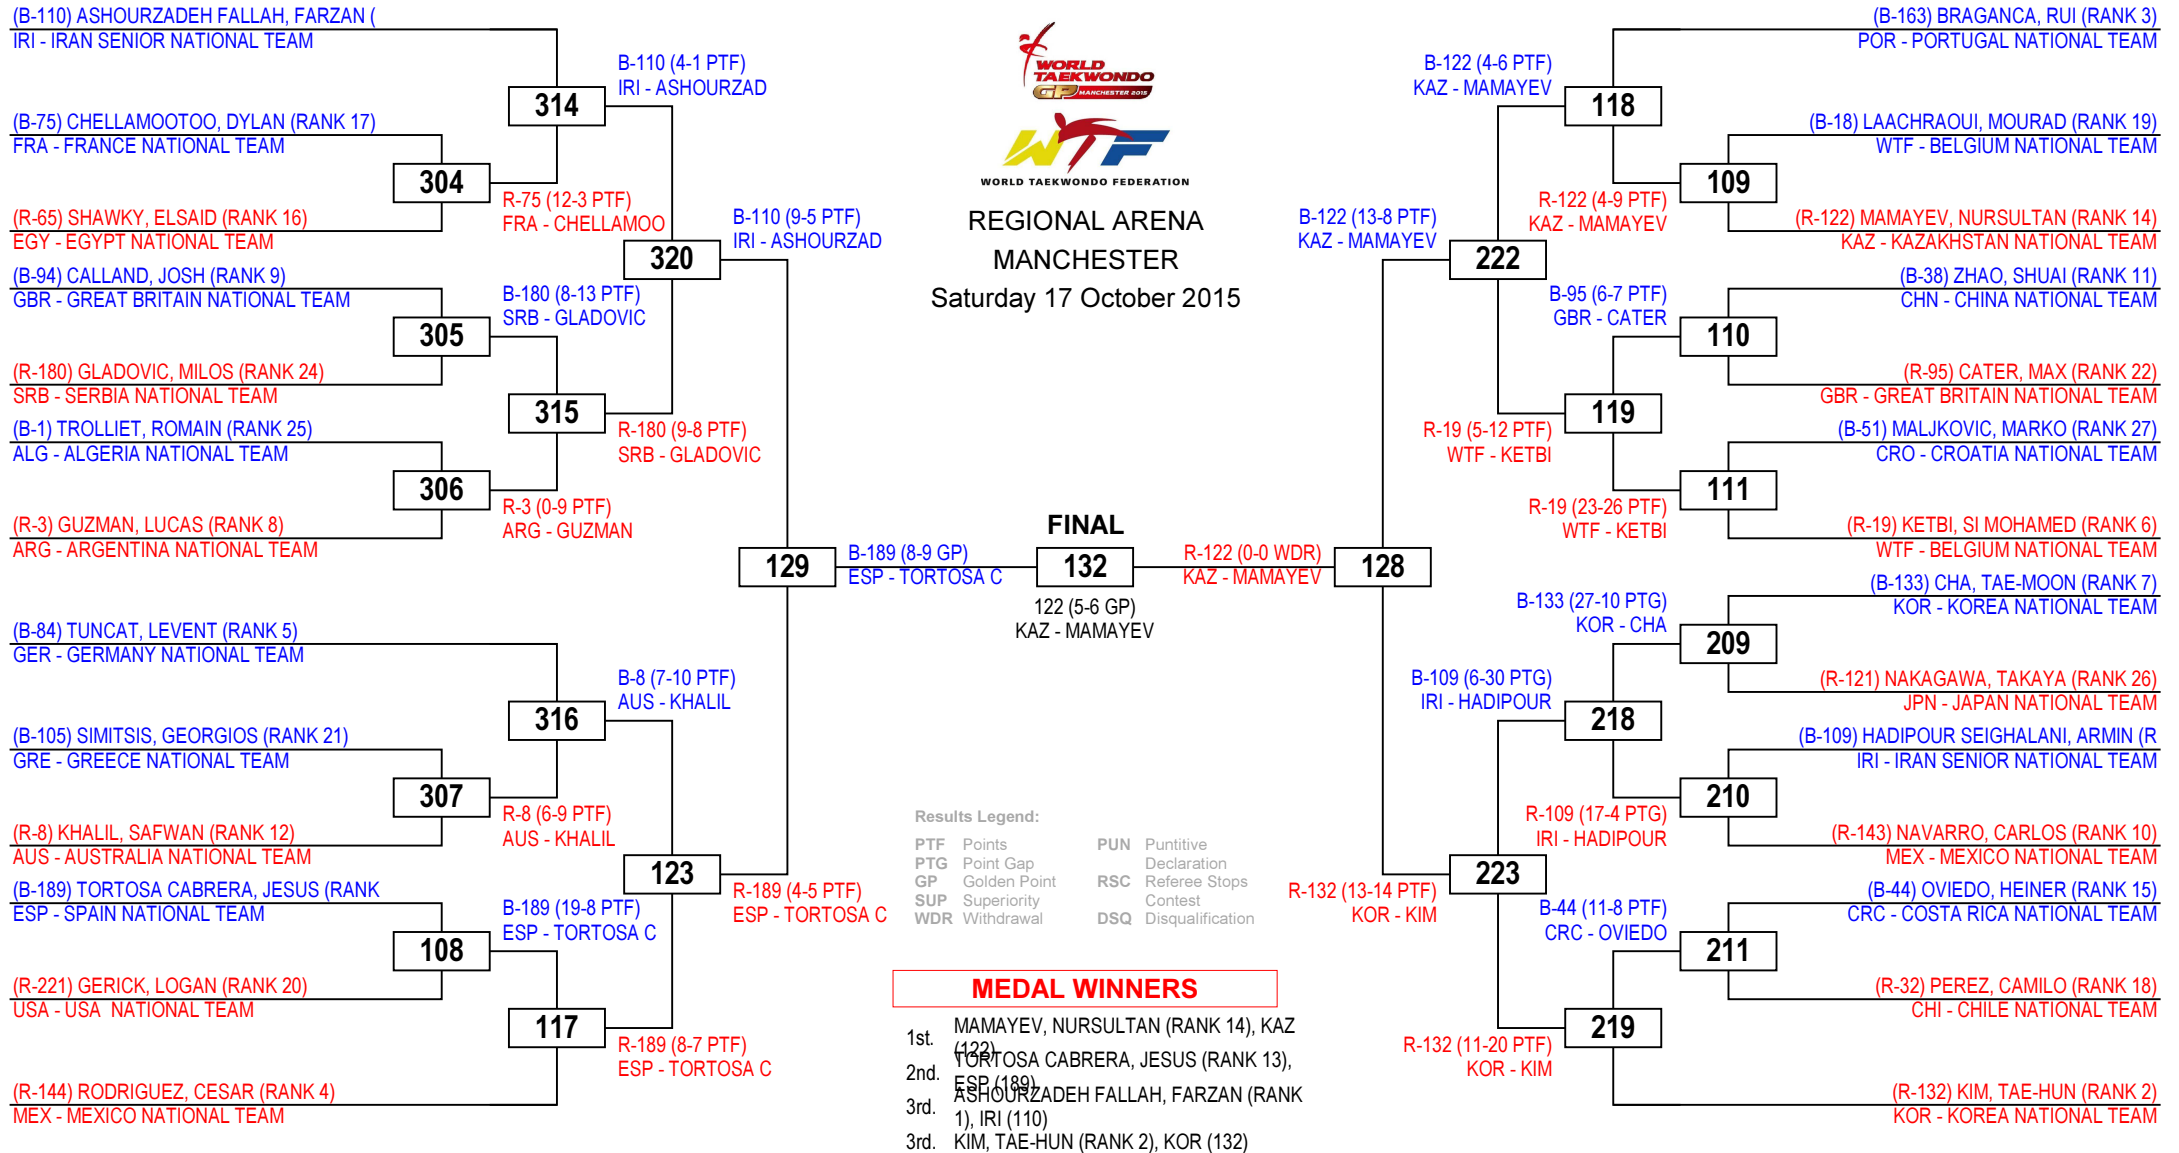

2015 WTF WORLD GRAND-PRIX SERIES 3 - WTF G4

Seniors Female A -57

Competitors: 26

REGIONAL ARENA
MANCHESTER
Saturday 17 October 2015

©2008 - 2015 Martial Arts Systems & Supplies - www.ma-regonline.com - Licensed to Martial Arts Systems & Supplies

Round 32

Round 16

Quarter Final

Semi Final

Final

Semi Final

Quarter Final

Round 16

Round 32

MasTKD.com

2015 WTF WORLD GRAND-PRIX SERIES 3 - WTF G4

Seniors Female A +67

Competitors: 27

REGIONAL ARENA
MANCHESTER
Saturday 17 October 2015

2015 WTF WORLD GRAND-PRIX SERIES 3 - WTF G4

Seniors Male A -58

Competitors: 27

REGIONAL ARENA
MANCHESTER
Saturday 17 October 2015

©2008 - 2015 Martial Arts Systems & Supplies - www.ma-regonline.com - Licensed to Martial Arts Systems & Supplies

Round 32 Round 16 Quarter Final Semi Final Final Semi Final Quarter Final Round 16 Round 32