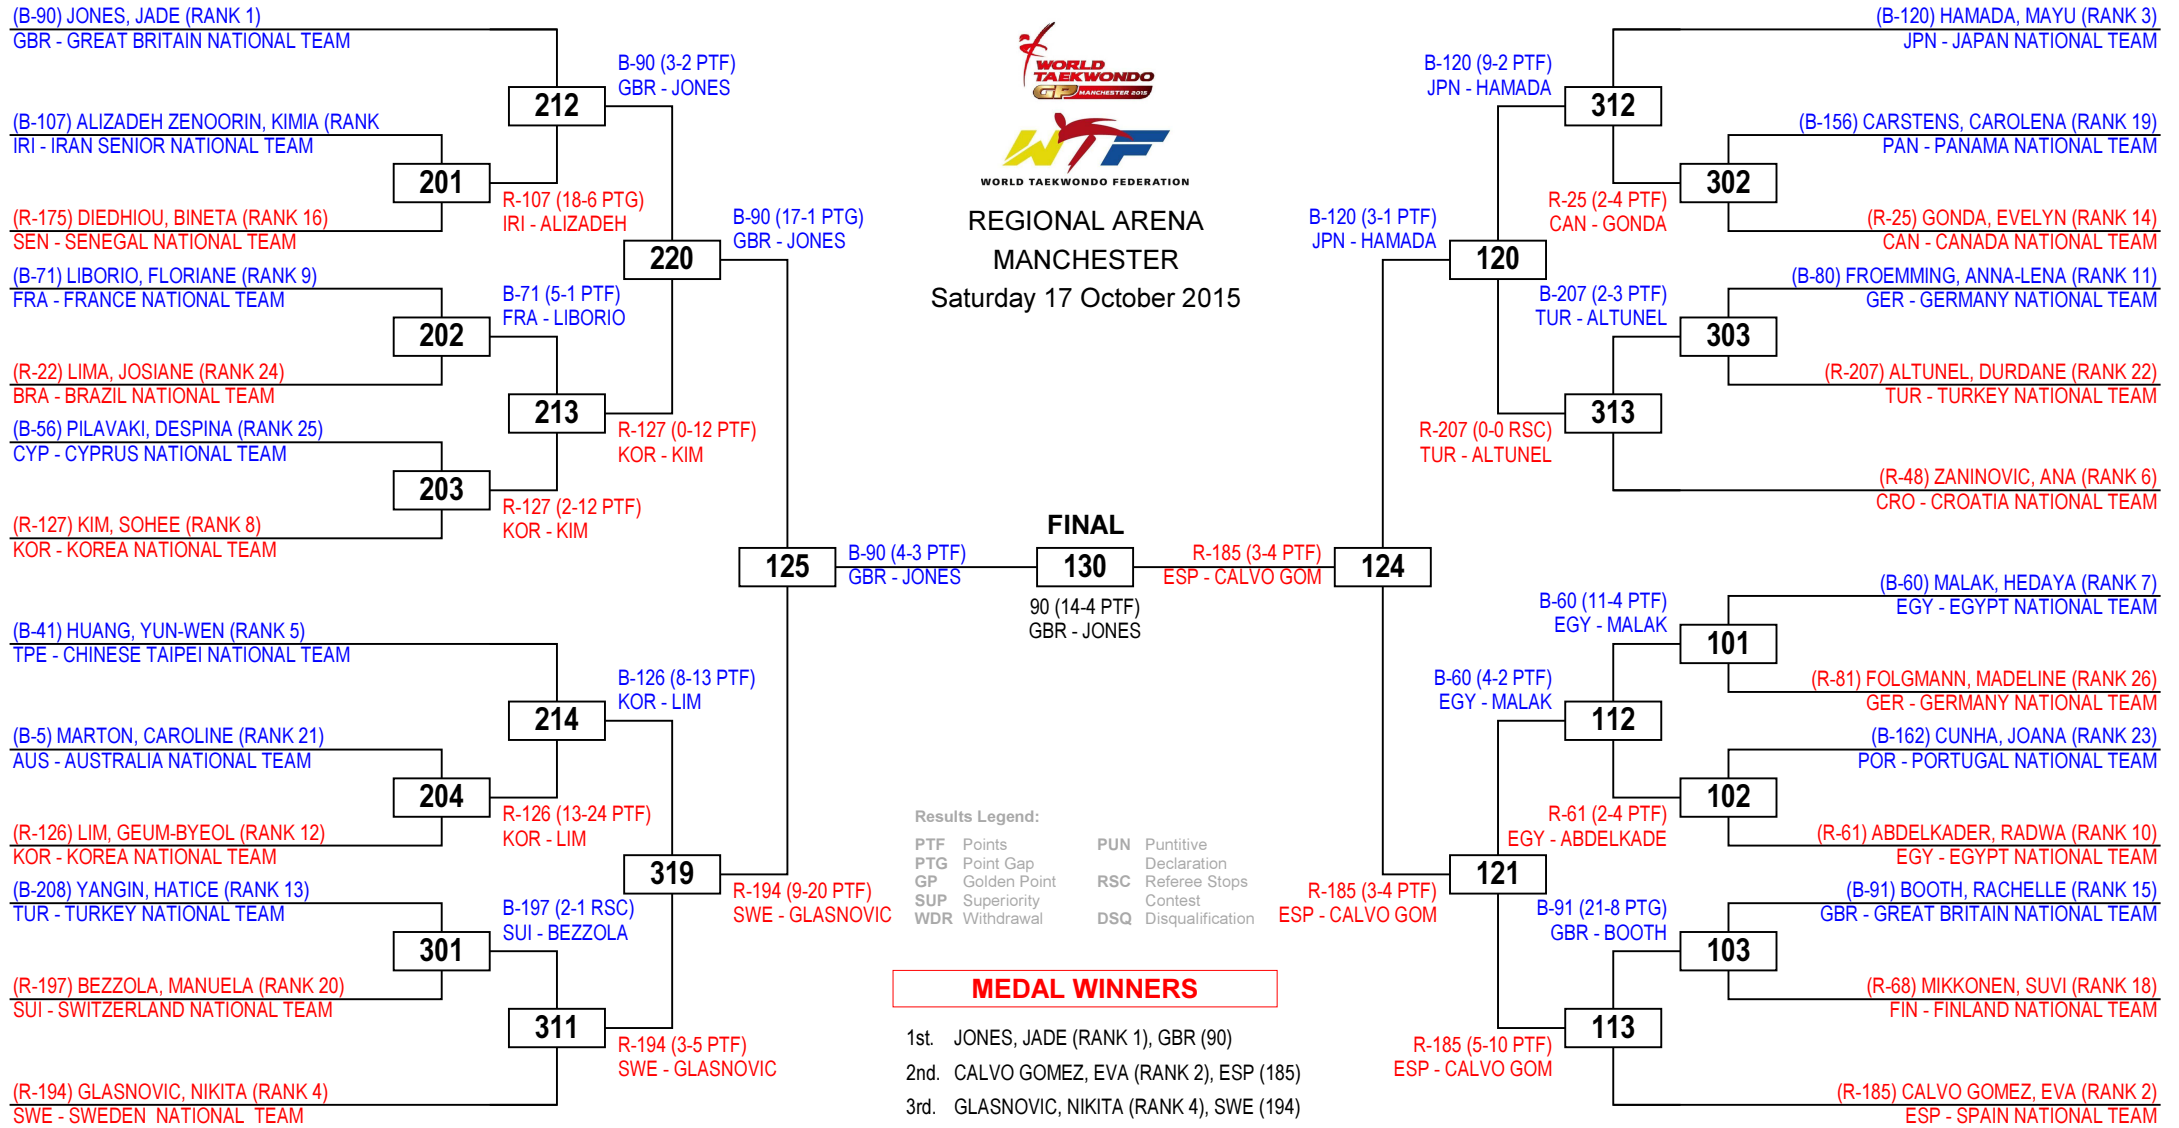

2015 WTF WORLD GRAND-PRIX SERIES 3 - WTF G4

Seniors Female A -57

Competitors: 26

REGIONAL ARENA
MANCHESTER
Saturday 17 October 2015

©2008 - 2015 Martial Arts Systems & Supplies - www.ma-regonline.com - Licensed to Martial Arts Systems & Supplies

Round 32

Round 16

Quarter Final

Semi Final

Final

Semi Final

Quarter Final

Round 16

Round 32

MasTKD.com

2015 WTF WORLD GRAND-PRIX SERIES 3 - WTF G4

Seniors Female A +67

Competitors: 27

REGIONAL ARENA
MANCHESTER
Saturday 17 October 2015

2015 WTF WORLD GRAND-PRIX SERIES 3 - WTF G4

Seniors Male A -58