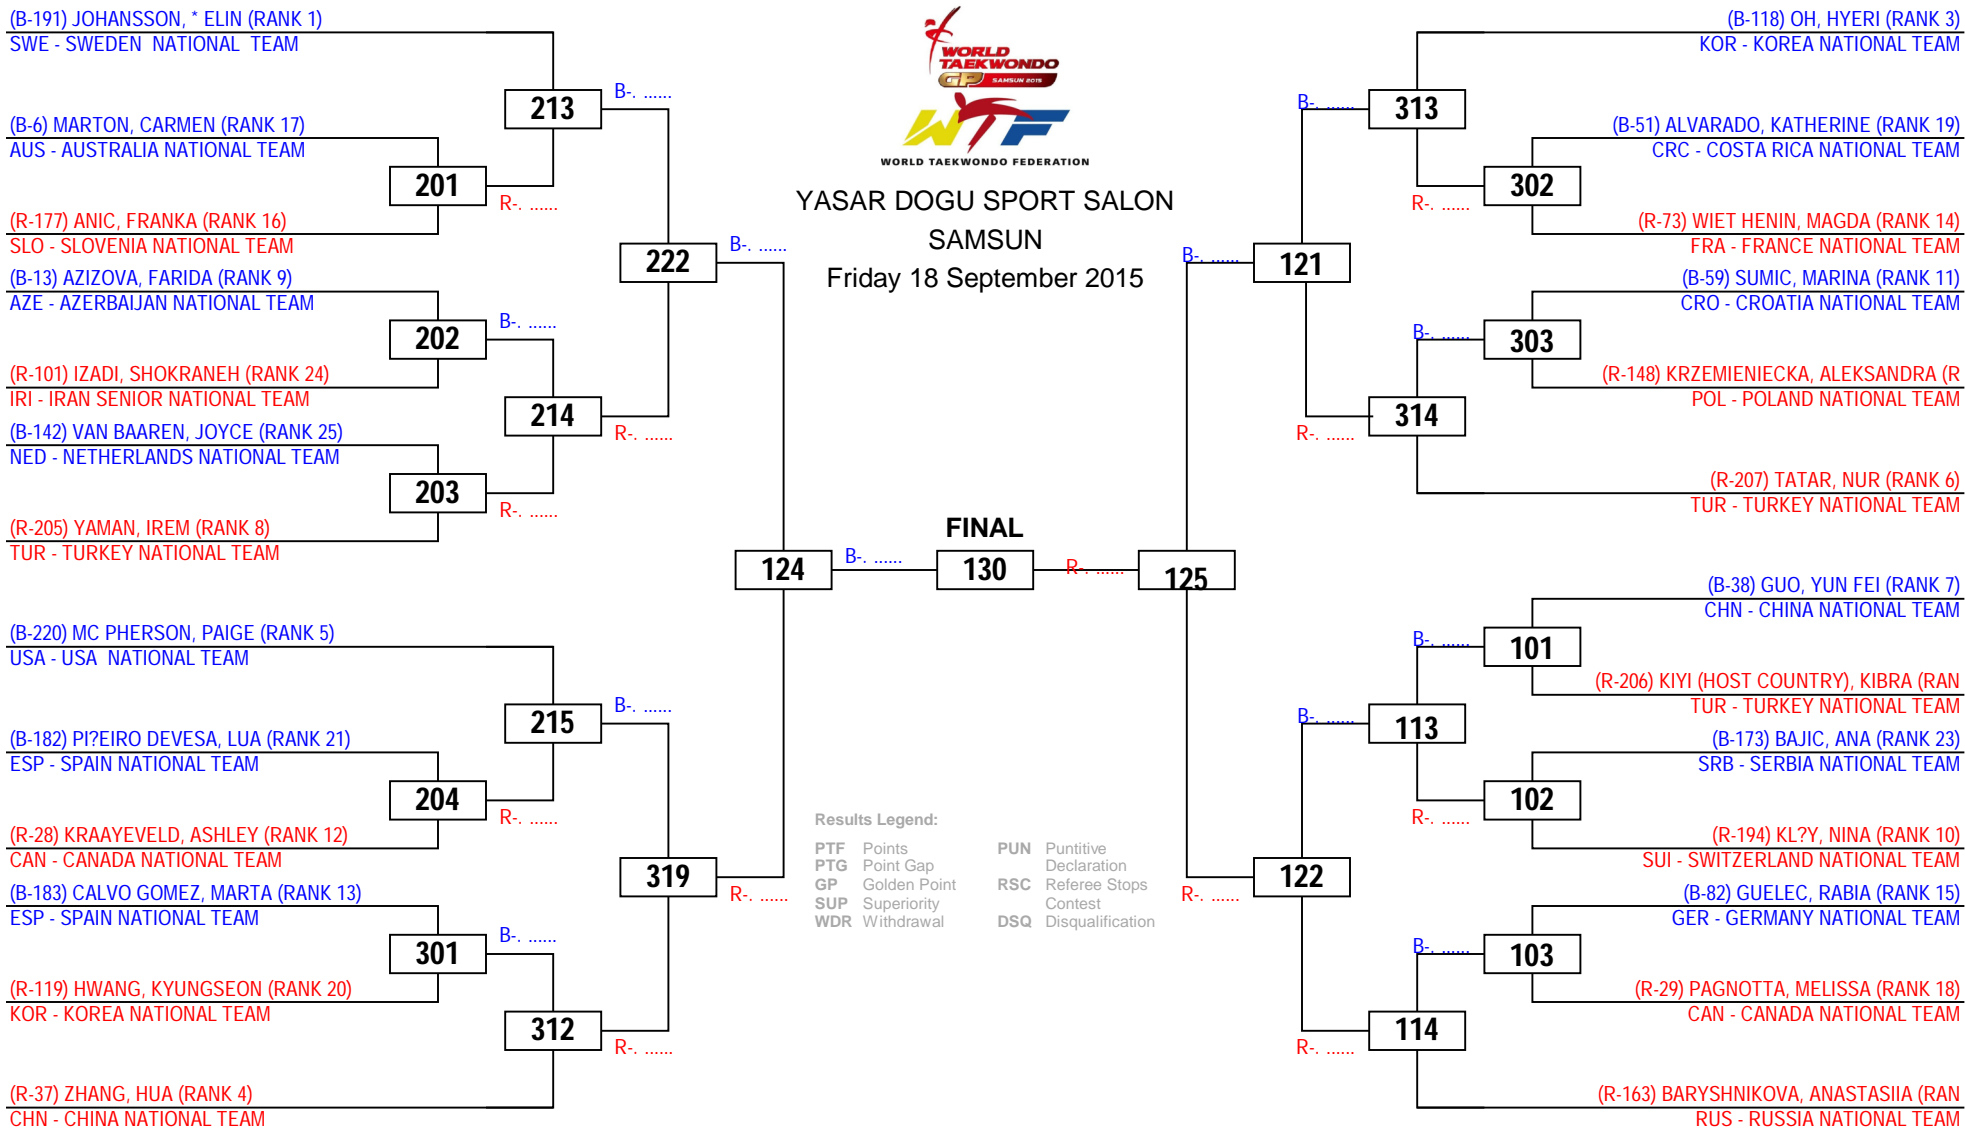

2015 WTF WORLD GRAND-PRIX SERIES 2 - WTF G4

Seniors Female A -67

Competitors: 26

YASAR DOGU SPORT SALON
SAMSUN
Friday 18 September 2015

©2008 - 2015 Martial Arts Systems & Supplies - www.ma-regonline.com - Licensed to Martial Arts Systems & Supplies

Round 32 Round 16 Quarter Final Semi Final Final Semi Final Quarter Final Round 16 Round 32

2015 WTF WORLD GRAND-PRIX SERIES 2 - WTF G4

Seniors Female A +67

Competitors: 28

YASAR DOGU SPORT SALON
SAMSUN
Friday 18 September 2015

2015 WTF WORLD GRAND-PRIX SERIES 2 - WTF G4

Seniors Male A +80

Competitors: 29

YASAR DOGU SPORT SALON
SAMSUN
Friday 18 September 2015

©2008 - 2015 Martial Arts Systems & Supplies - www.ma-regonline.com - Licensed to Martial Arts Systems & Supplies

Round 32 Round 16 Quarter Final Semi Final Final Semi Final Quarter Final Round 16 Round 32