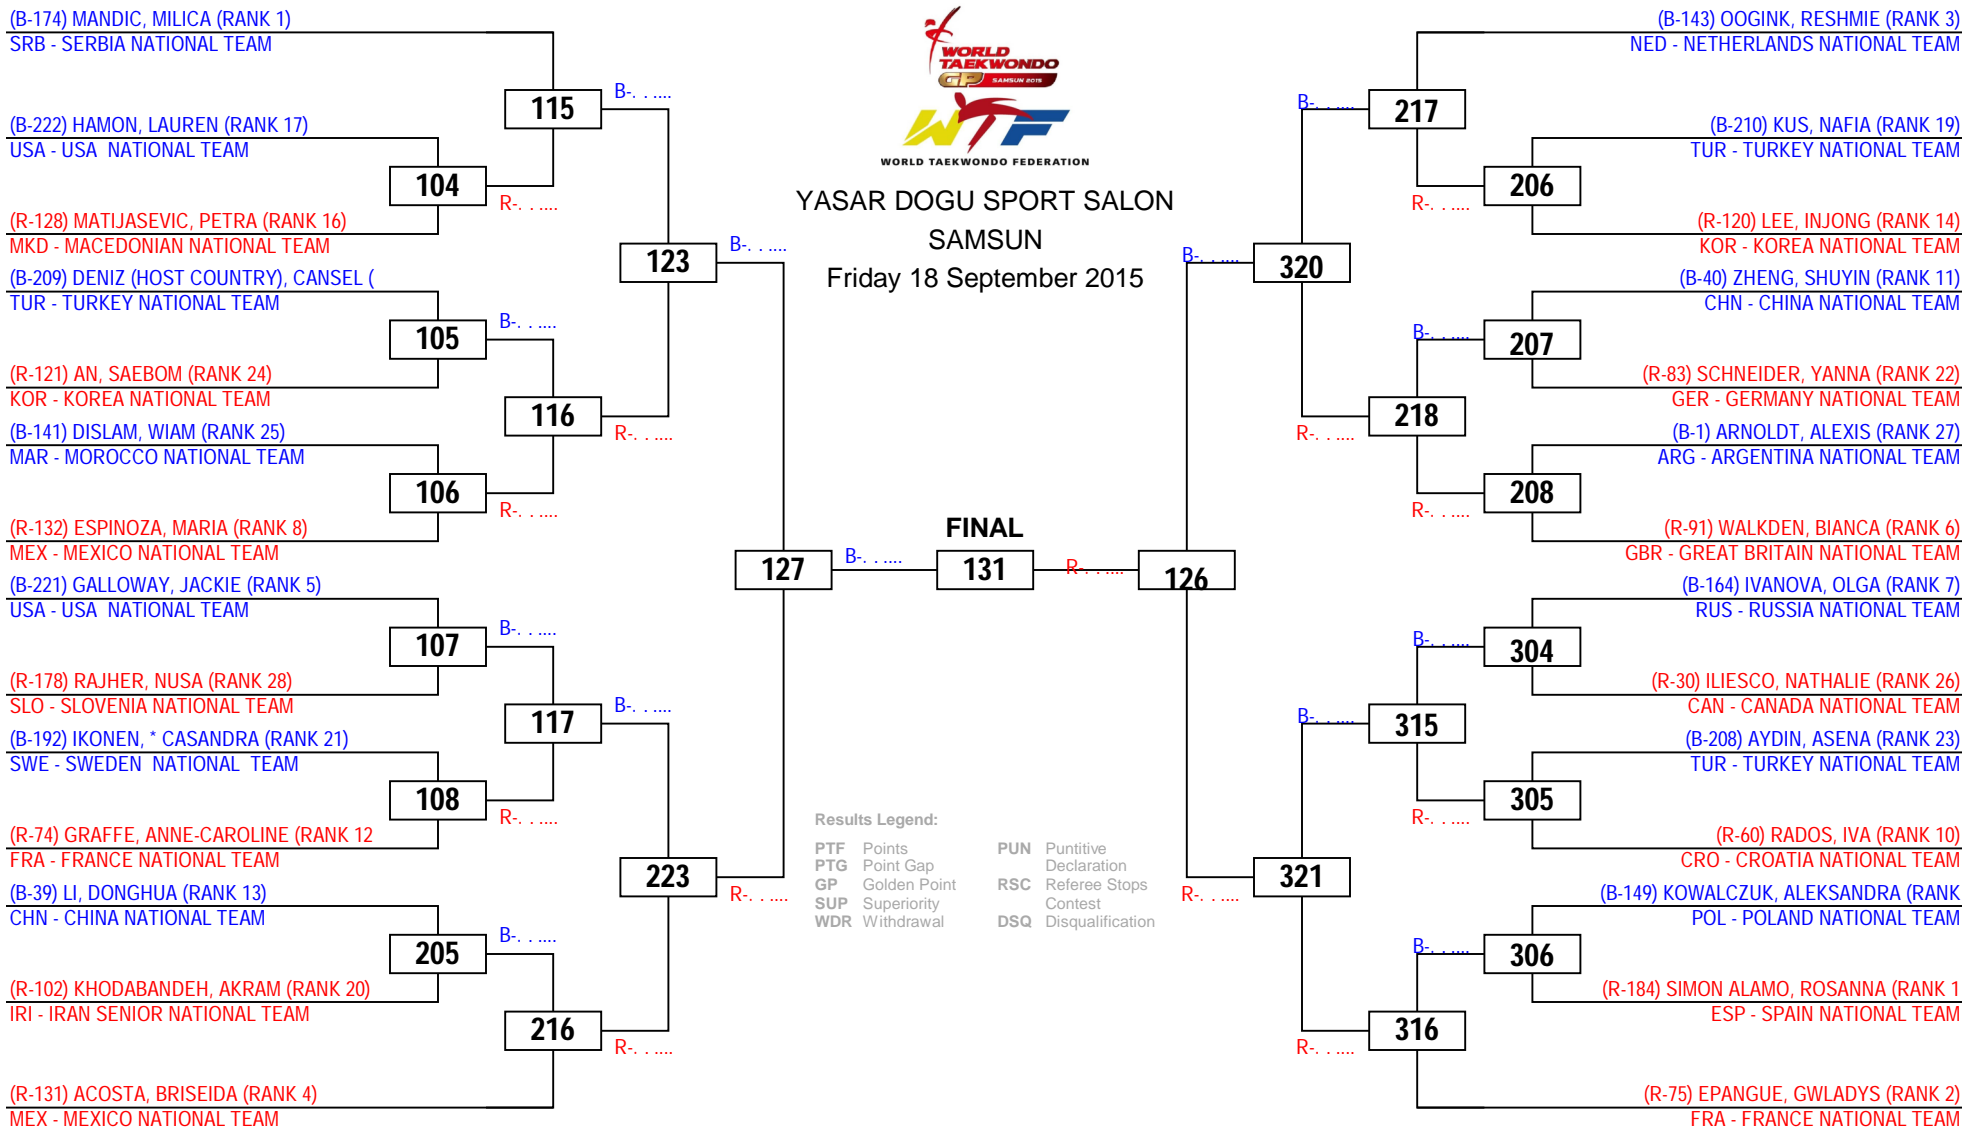

2015 WTF WORLD GRAND-PRIX SERIES 2 - WTF G4

Seniors Female A -67

Competitors: 26

YASAR DOGU SPORT SALON
SAMSUN
Friday 18 September 2015

©2008 - 2015 Martial Arts Systems & Supplies - www.ma-regonline.com - Licensed to Martial Arts Systems & Supplies

Round 32 Round 16 Quarter Final Semi Final Final Semi Final Quarter Final Round 16 Round 32

2015 WTF WORLD GRAND-PRIX SERIES 2 - WTF G4

Seniors Female A +67

Competitors: 28

YASAR DOGU SPORT SALON
SAMSUN
Friday 18 September 2015

2015 WTF WORLD GRAND-PRIX SERIES 2 - WTF G4

Seniors Male A +80

Competitors: 29

YASAR DOGU SPORT SALON
SAMSUN
Friday 18 September 2015

©2008 - 2015 Martial Arts Systems & Supplies - www.ma-regonline.com - Licensed to Martial Arts Systems & Supplies

Round 32 Round 16 Quarter Final Semi Final Final Semi Final Quarter Final Round 16 Round 32