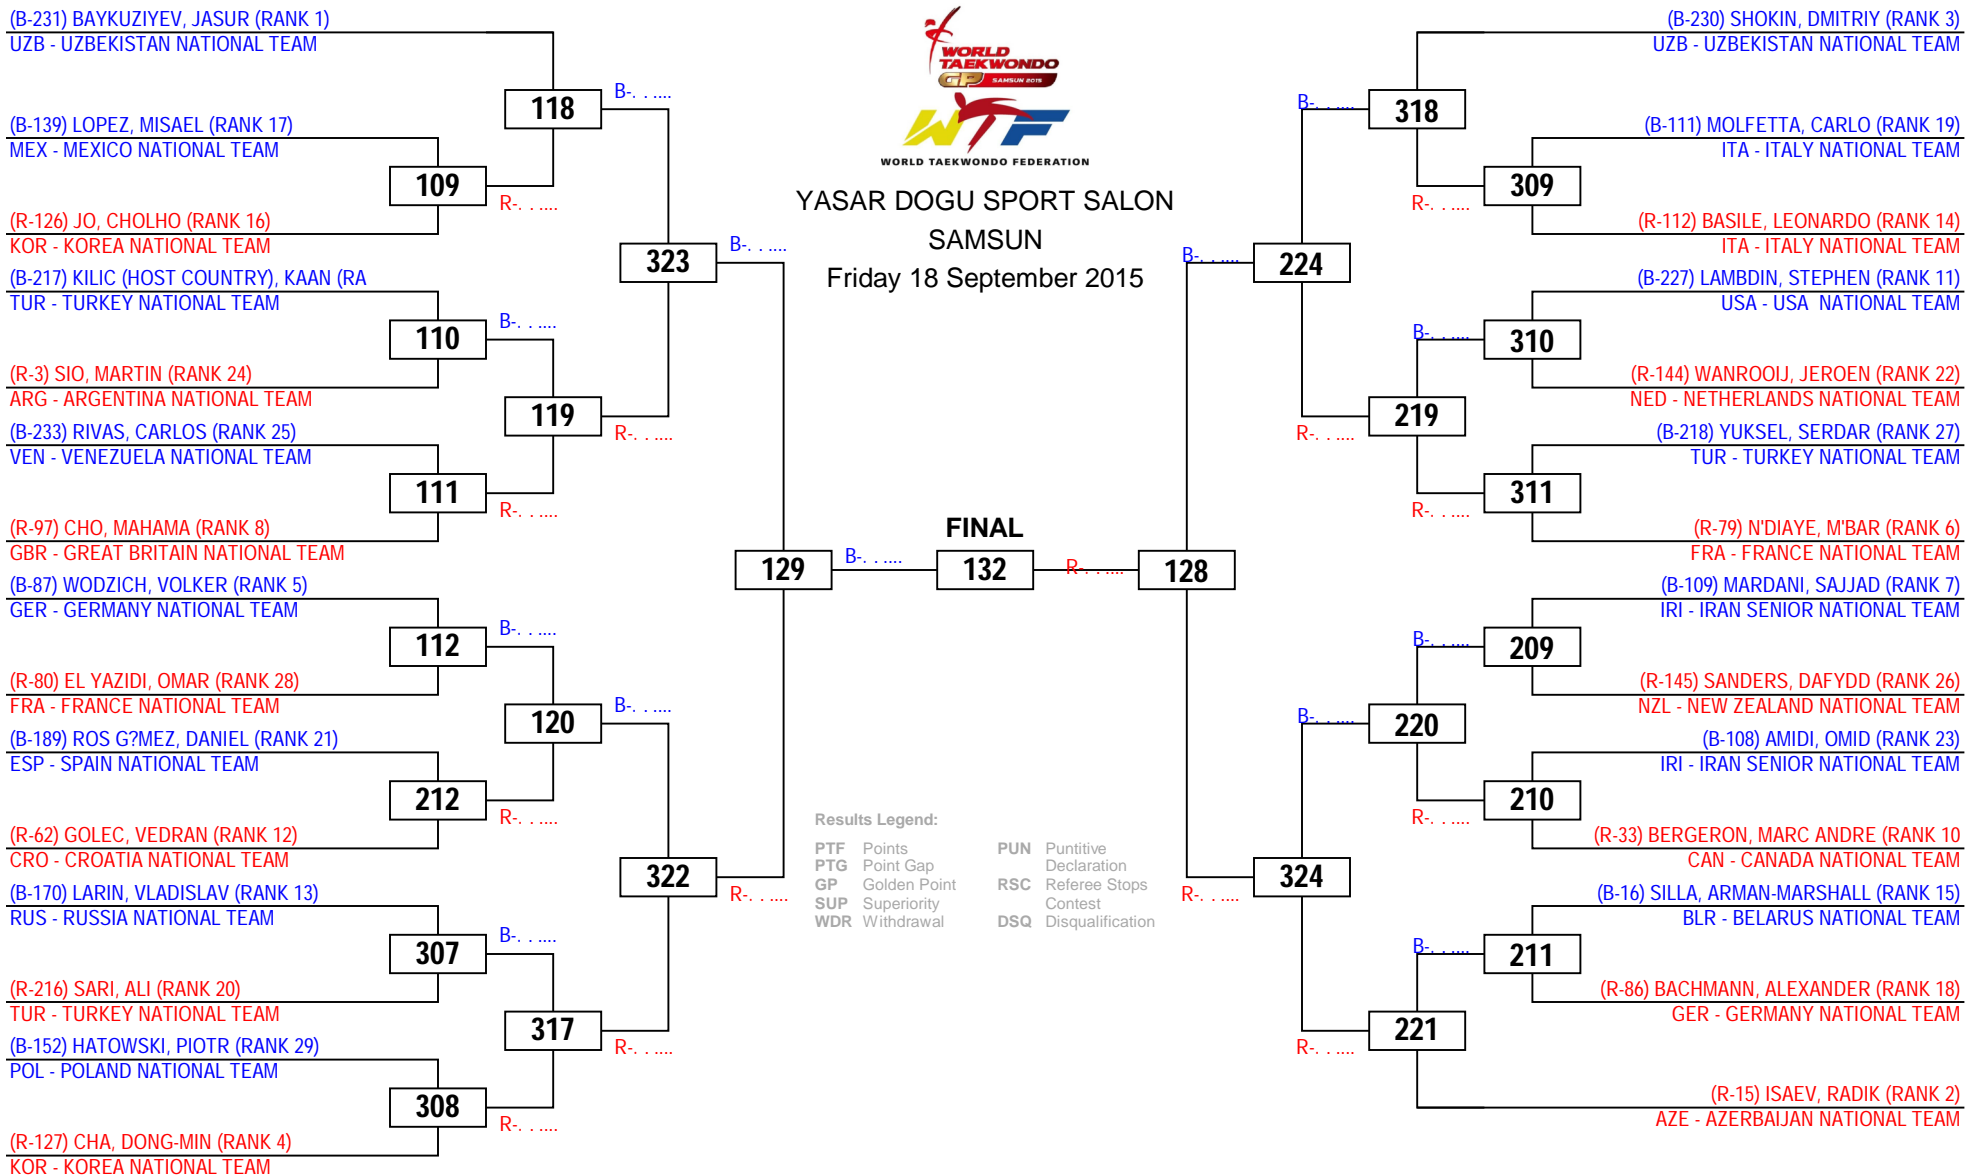

2015 WTF WORLD GRAND-PRIX SERIES 2 - WTF G4

Seniors Female A -67

Competitors: 26

YASAR DOGU SPORT SALON
SAMSUN
Friday 18 September 2015

©2008 - 2015 Martial Arts Systems & Supplies - www.ma-regonline.com - Licensed to Martial Arts Systems & Supplies

Round 32 Round 16 Quarter Final Semi Final Final Semi Final Quarter Final Round 16 Round 32

2015 WTF WORLD GRAND-PRIX SERIES 2 - WTF G4

Seniors Female A +67

Competitors: 28

YASAR DOGU SPORT SALON
SAMSUN
Friday 18 September 2015

2015 WTF WORLD GRAND-PRIX SERIES 2 - WTF G4

Seniors Male A +80

Competitors: 29

YASAR DOGU SPORT SALON
SAMSUN
Friday 18 September 2015

©2008 - 2015 Martial Arts Systems & Supplies - www.ma-regonline.com - Licensed to Martial Arts Systems & Supplies

Round 32 Round 16 Quarter Final Semi Final Final Semi Final Quarter Final Round 16 Round 32